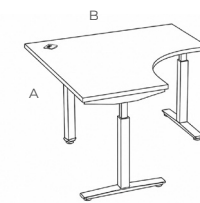

Ergonomic. Adjustable. Uplifting.

Specs

Straight

34"-72" W x 23"-30" D

5-Sided

46"-60" A x 46"-60" B x 23"-30" C

Unitized

46"-60" A x 58"-84" B x 23"-30" C

120°

42"-54" A x 42"-54" B x 23"-30" C

2 Leg

- 34"-72"
- 2 motors
- Load Capacity 220 lbs
- Base Height Range: 25"-51"
- T-Leg and C-Leg options available**

- BIFMA Base Height Range: 22.75"-48.75"
- Adjustable Base Width 34"-42"
- 46"-84"