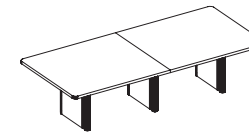

Sophisticated. Professional. Impactful.

METRO

Designed for BUSINESS

Metro is everything you're looking for in a boardroom table, creating an inviting space for all manner of meetings.

Form meets function with Metro. From clean cable management and technical infrastructure to a dynamic design offered in multiple shapes and sizes, this boardroom table creates an inviting space for all manner of meetings.

Dynamic. Business. Class.

Straight

- 72"-96" x 36"-48": 1-piece top, 2 legs
- 108"-192" x 48"-60": 2-piece top, 3 legs
- 204"-240" x 48"-60": 3-piece top, 4 legs
- 1" or 1.5" thick top

Boat

- 72"-96" x 36"-48": 1-piece top, 2 bases
- 108"-192" x 48"-60": 2-piece top, 3 bases
- 204"-240" x 48"-60": 3-piece top, 4 bases
- 1" or 1.5" thick top

Racetrack

- 72"-96" x 36"-48": 1-piece top, 2 legs
- 108"-192" x 48"-60": 2-piece top, 3 legs
- 204"-240" x 48"-60": 3-piece top, 4 legs
- 1" or 1.5" thick top

Tapered

- 84"-96" x 48" wide end & 36" narrow end: 1-piece top, 2 legs
- 108"-144" x 54"-60" wide end & 36"-48" narrow end: 2-piece top, 3 legs
- 132"-168" x 66"-72" wide end & 48"-54" narrow end: 3-piece top, 4 legs
- 192"-216" x 78" wide end & 60" narrow end: 4-piece top, 4 legs
- 240" x 60" wide end & 48" narrow end: 4-piece top, 4 legs
- 1" or 1.5" thick top