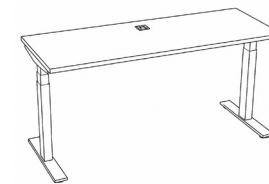

Ergonomic. Adjustable. Uplifting.

Specs

Straight

34"-72" W x 23"-30" D

5-Sided

46"-60" A x 46"-60" B x 23"-30" C

Unitized

46"-60" A x 58"-84" B x 23"-30" C

120°

42"-54" A x 42"-54" B x 23"-30" C

2 Leg

- 34"-72"
- 2 motors
- Load Capacity 220 lbs
- Base Height Range: 25"-51"
- T-Leg and C-Leg options available**

- BIFMA Base Height Range: 22.75"-48.75"
- Adjustable Base Width 34"-42"
- 46"-84"