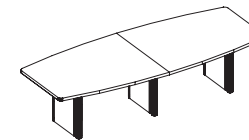

Sophisticated. Professional. Impactful.

METRO

Designed for BUSINESS

Metro is everything you're looking for in a boardroom table, creating an inviting space for all manner of meetings.

Form meets function with Metro. From clean cable management and technical infrastructure to a dynamic design offered in multiple shapes and sizes, this boardroom table creates an inviting space for all manner of meetings.

Dynamic. Business. Class.

Straight

- 72"-96" x 36"-48": 1-piece top, 2 legs
- 108"-192" x 48"-60": 2-piece top, 3 legs
- 204"-240" x 48"-60": 3-piece top, 4 legs
- 1" or 1.5" thick top

Boat

- 72"-96" x 36"-48": 1-piece top, 2 bases
- 108"-192" x 48"-60": 2-piece top, 3 bases
- 204"-240" x 48"-60": 3-piece top, 4 bases
- 1" or 1.5" thick top

Racetrack

- 72"-96" x 36"-48": 1-piece top, 2 legs
- 108"-192" x 48"-60": 2-piece top, 3 legs
- 204"-240" x 48"-60": 3-piece top, 4 legs
- 1" or 1.5" thick top

Tapered

- 84"-96" x 48" wide end & 36" narrow end: 1-piece top, 2 legs
- 108"-144" x 54"-60" wide end & 36"-48" narrow end: 2-piece top, 3 legs
- 132"-168" x 66"-72" wide end & 48"-54" narrow end: 3-piece top, 4 legs
- 192"-216" x 78" wide end & 60" narrow end: 4-piece top, 4 legs
- 240" x 60" wide end & 48" narrow end: 4-piece top, 4 legs
- 1" or 1.5" thick top