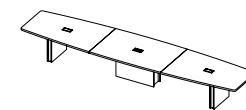

Specs

NORRIS

Meet with IMPACT

Designed to maximize legroom and comfort, this table is available in a wide array of shapes and sizes.

Master meetings with Norris. This stunning boardroom table is both sophisticated and impactful. With a polished design featuring modern details, metal accents and accessible power and cable management, Norris is built to host world-class meetings.

Depths

- 36"-60" D

Widths

- 72"-240" W

Configurations

- Surface comes in 1 piece

- Surface comes in 2 pieces

- Surface comes in 3 pieces