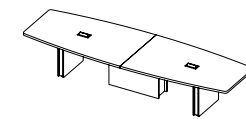

Specs

NORRIS

Meet with IMPACT

Designed to maximize legroom and comfort, this table is available in a wide array of shapes and sizes.

Master meetings with Norris. This stunning boardroom table is both sophisticated and impactful. With a polished design featuring modern details, metal accents and accessible power and cable management, Norris is built to host world-class meetings.

Depths

- 36"-60" D

Widths

- 72"-240" W

Configurations

- Surface comes in 1 piece

- Surface comes in 2 pieces

- Surface comes in 3 pieces