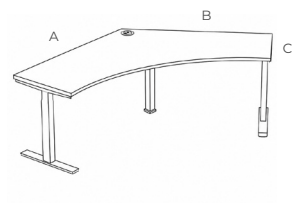

Ergonomic. Adjustable. Uplifting.

Specs

Straight

34"-72" W x 23"-30" D

5-Sided

46"-60" A x 46"-60" B x 23"-30" C

Unitized

46"-60" A x 58"-84" B x 23"-30" C

120°

42"-54" A x 42"-54" B x 23"-30" C

2 Leg

- 34"-72"
- 2 motors
- Load Capacity 220 lbs
- Base Height Range: 25"-51"
- T-Leg and C-Leg options available**

- BIFMA Base Height Range: 22.75"-48.75"
- Adjustable Base Width 34"-42"
- 46"-84"