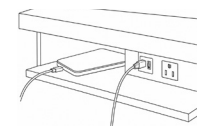

Legs

○ A-Leg

○ V-Leg

Electrics

MHO

- In surface pop-up, 8"W x 4"D, Silver
- 4 ports include 2 power, 1 dual USB, 1 open
- Add-ons- HDMI Port, CAT 3 Jack, CAT 6 Jack

Dock 120

- Under surface, 2 USB ports
- Black