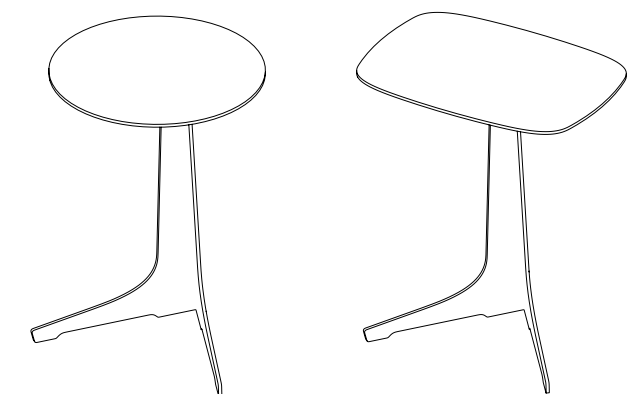

Configurations

○ Round

○ Rectangular

Minimalist. Versatile. Mobile.