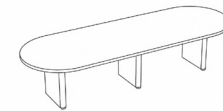

Dynamic. Business. Class.

Straight

- 72"-96" x 36"-48": 1-piece top, 2 legs
- 108"-192" x 48"-60": 2-piece top, 3 legs
- 204"-240" x 48"-60": 3-piece top, 4 legs
- 1" or 1.5" thick top

Boat

- 72"-96" x 36"-48": 1-piece top, 2 bases
- 108"-192" x 48"-60": 2-piece top, 3 bases
- 204"-240" x 48"-60": 3-piece top, 4 bases
- 1" or 1.5" thick top

Racetrack

- 72"-96" x 36"-48": 1-piece top, 2 legs
- 108"-192" x 48"-60": 2-piece top, 3 legs
- 204"-240" x 48"-60": 3-piece top, 4 legs
- 1" or 1.5" thick top

Tapered

- 84"-96" x 48" wide end & 36" narrow end: 1-piece top, 2 legs
- 108"-144" x 54"-60" wide end & 36"-48" narrow end: 2-piece top, 3 legs
- 132"-168" x 66"-72" wide end & 48"-54" narrow end: 3-piece top, 4 legs
- 192"-216" x 78" wide end & 60" narrow end: 4-piece top, 4 legs
- 240" x 60" wide end & 48" narrow end: 4-piece top, 4 legs
- 1" or 1.5" thick top