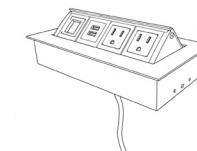

Legs

○ A-Leg

○ V-Leg

Electrics

MHO

- In surface pop-up, 8"W x 4"D, Silver
- 4 ports include 2 power, 1 dual USB, 1 open
- Add-ons- HDMI Port, CAT 3 Jack, CAT 6 Jack

Dock 120

- Under surface, 2 USB ports
- Black