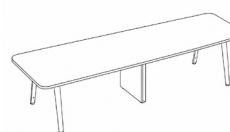

High Design. High Function. High Adaptability.

Specs

Rectangular

- Seated: 60"-144" x 30"-48"
- Standing: 60"-144" x 36"-48"
- Coffee: 36"-60" x 24"-36"
- Mobile: 36"-72" x 24"-36"

Super Ellipse

- Seated: 72"-144" x 36"-48"
- Standing: 72"-144" x 36"-48"
- Coffee: 36"-60" x 24"-36"

Video

- Seated: 72"-144" x 42"-48"
- Standing: 72"-144" x 48"

Square

- Seated: 36"-48" x 36"-48"

Squircle

Circle

- Coffee: 30"-48" x 30"-48"

Trilobe