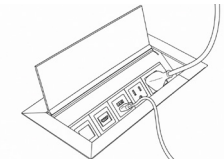

Bases

○ Elliptical

○ Gable Modesty

Electrics - Ellora B

- In surface flip lid, 10-7/8"W x 4-7/8"D
- Silver colour
- Six Ports: 2 power, 1 dual USB, 3 open ports
- Add-ons: HDMI Port, CAT 3 Jack, CAT 6 Jack
- One grommet per surface piece