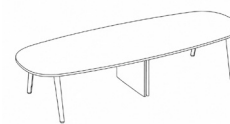

High Design. High Function. High Adaptability.

Specs

Rectangular

- Seated: 60"-144" x 30"-48"
- Standing: 60"-144" x 36"-48"
- Coffee: 36"-60" x 24"-36"
- Mobile: 36"-72" x 24"-36"

Super Ellipse

- Seated: 72"-144" x 36"-48"
- Standing: 72"-144" x 36"-48"
- Coffee: 36"-60" x 24"-36"

Video

- Seated: 72"-144" x 42"-48"
- Standing: 72"-144" x 48"

Square

- Seated: 36"-48" x 36"-48"

Squircle

Circle

- Coffee: 30"-48" x 30"-48"

Trilobe