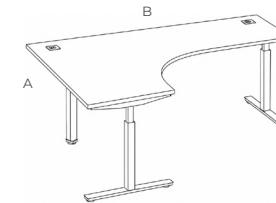

Ergonomic. Adjustable. Uplifting.

Specs

Straight

34"-72" W x 23"-30" D

5-Sided

46"-60" A x 46"-60" B x 23"-30" C

Unitized

46"-60" A x 58"-84" B x 23"-30" C

120°

42"-54" A x 42"-54" B x 23"-30" C

2 Leg

- 34"-72"
- 2 motors
- Load Capacity 220 lbs
- Base Height Range: 25"-51"
- T-Leg and C-Leg options available**

- BIFMA Base Height Range: 22.75"-48.75"
- Adjustable Base Width 34"-42"
- 46"-84"