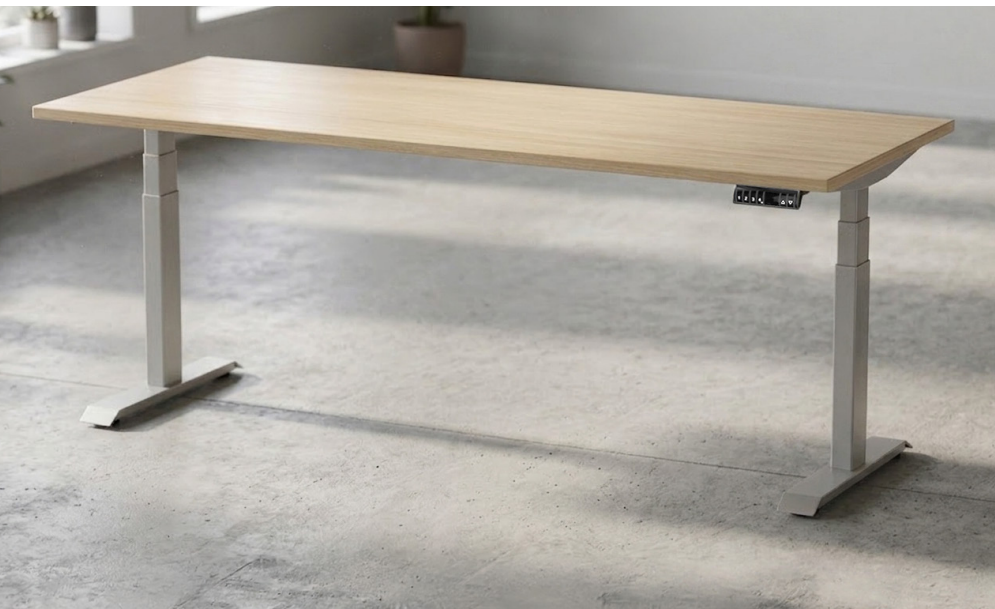

SWITCH QUICK SHIP

Lead Time
10 business days

Swift. Practical. Functional.

Upgrade Your Office, **PRONTO!**

Transform your workspace promptly with Tayco's Switch Quick Ship program. Coupled with our carefully curated selection of high-quality office furniture essentials, this program guarantees functionality and style, ideal for the modern workspace.

Features

Worksurface Depth Options

- Full depth
- Full depth with grommet
- Cropped depth for 1" wire play

Panel Specifications

- 2" thickness with 1" slotted system panel
- Standard and laminate gallery panels
- Powered and non-powered
- Standard panel heights: 42", 50", 66"
- Standard panel widths: 24"-60"
- Gallery panel heights: 42", 50"
- Gallery panel widths: 26"-146"

Seating

- J1 ergonomic Task Chair
- Black frame, mesh, and base

Customization Options

- 9 laminates
- 8 fabrics
- 4 metal trim colours
- Optional glass frameless blade for panels

Base Options

- Wrap leg
- Ladder leg
- Laminate gable leg
- Volley Height-Adjustable Base

Volley Base

- Straight and 5-sided bases
- Black, white, and silver
- 25"-51" base height range
- Load capacity 220 lbs
- Available in T-Leg configuration

Storage

- Underdesk lateral
- Pedestal - underdesk and mobile
- Flipper cabinet
- Steel shelf