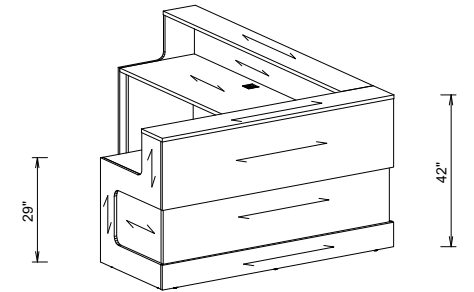

Aloha (72" & 84" Return) - Dimensions and Grain Direction

Aloha (96" Return) - Dimensions and Grain Direction

Maeva (72" & 84" Return) - Dimensions and Grain Direction

Maeva (96" Return) - Dimensions and Grain Direction

Karibu (72" & 84" Return) - Dimensions and Grain Direction

Karibu (96" Return) - Dimensions and Grain Direction

What's Included:

One (1) complete straight waterfall reception desk with hardware and corresponding grommets