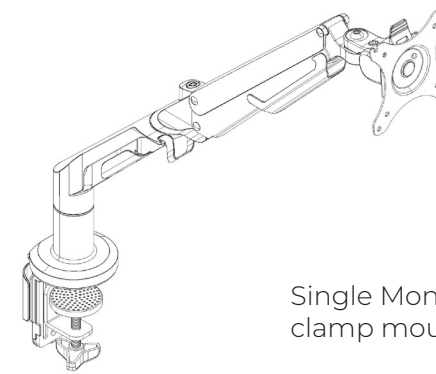

Notes:

Task light comes in black finish.

Task lights come with built-in occupancy sensor with 30 minute delay

Code	Price	H	W	D	Volume (ft³)	Weight (lb)
V-ELU-24	344	0	24	0	0	9.5
V-ELU-36	387	0	36	0	0	13.7
V-ELU-48	486	0	48	0.15	0	17.9