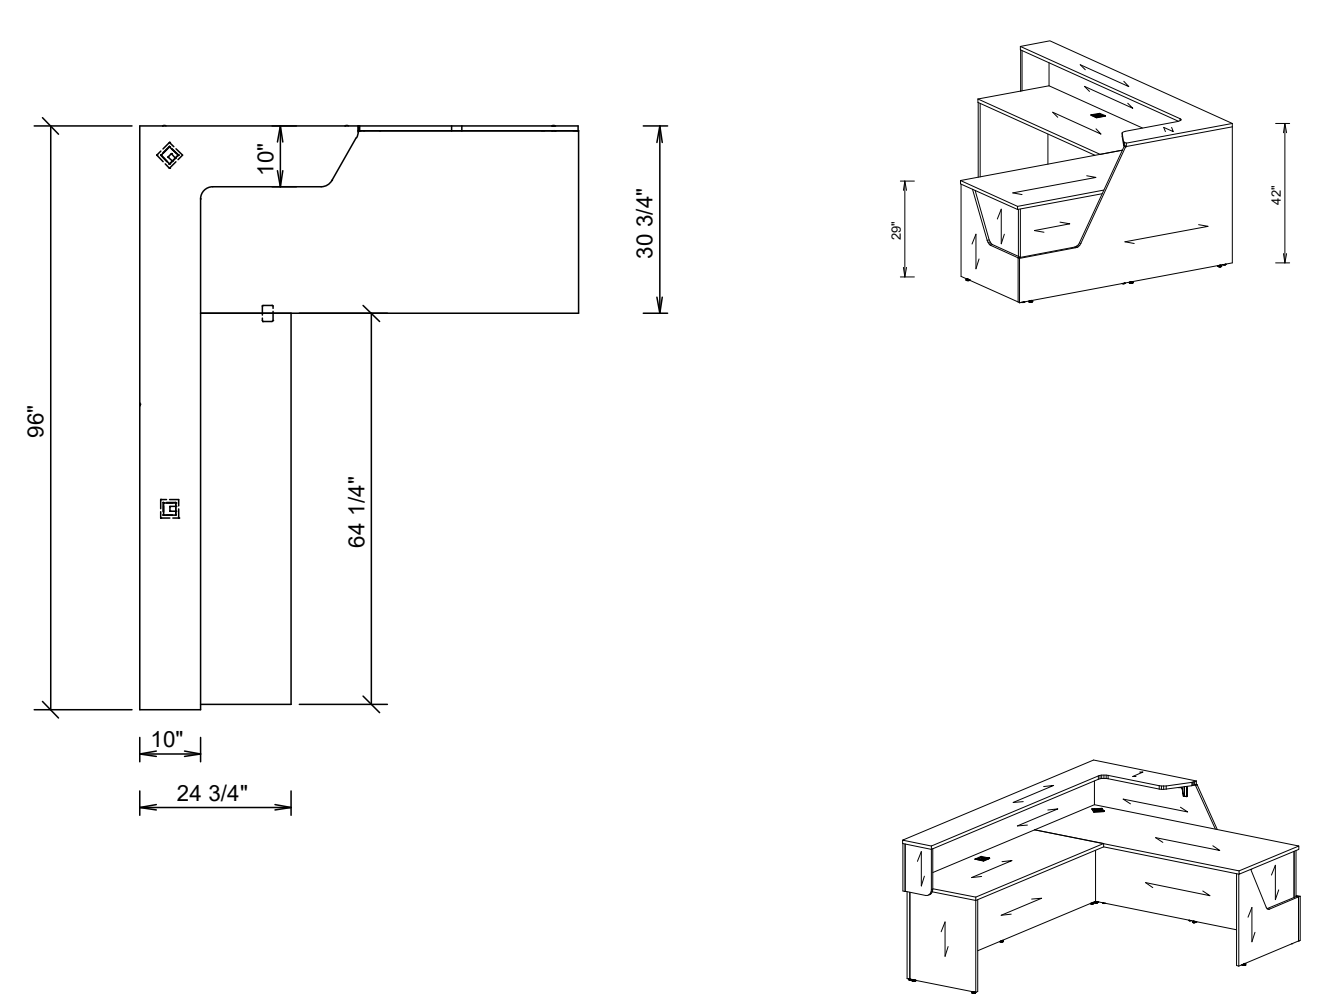

Aloha (72" & 84" Return) - Dimensions and Grain Direction

Aloha (96" Return) - Dimensions and Grain Direction

Maeva (72" & 84" Return) - Dimensions and Grain Direction

Maeva (96" Return) - Dimensions and Grain Direction

Karibu (72" & 84" Return) - Dimensions and Grain Direction

Karibu (96" Return) - Dimensions and Grain Direction

What's Included:

One (1) complete straight waterfall reception desk with hardware and corresponding grommets