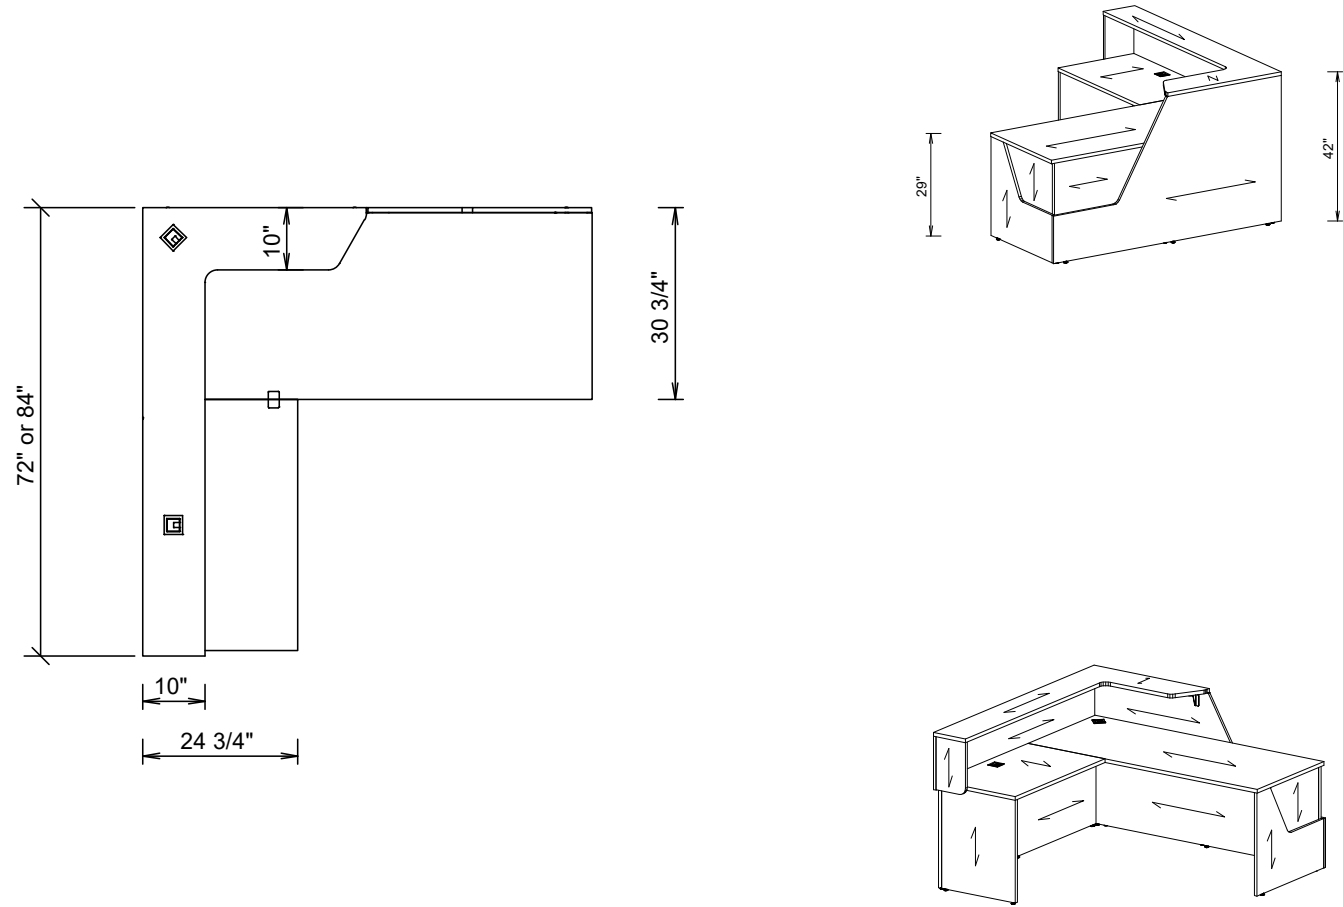

Aloha (72" & 84" Return) - Dimensions and Grain Direction

Aloha (96" Return) - Dimensions and Grain Direction

Maeva (72" & 84" Return) - Dimensions and Grain Direction

Maeva (96" Return) - Dimensions and Grain Direction

Karibu (72" & 84" Return) - Dimensions and Grain Direction

Karibu (96" Return) - Dimensions and Grain Direction

What's Included:

One (1) complete straight waterfall reception desk with hardware and corresponding grommets