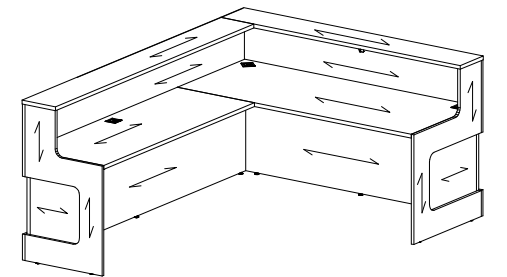

Aloha (72" & 84" Return) - Dimensions and Grain Direction

Aloha (96" Return) - Dimensions and Grain Direction

Maeva (72" & 84" Return) - Dimensions and Grain Direction

Maeva (96" Return) - Dimensions and Grain Direction

Karibu (72" & 84" Return) - Dimensions and Grain Direction

Karibu (96" Return) - Dimensions and Grain Direction

What's Included:

One (1) complete straight waterfall reception desk with hardware and corresponding grommets