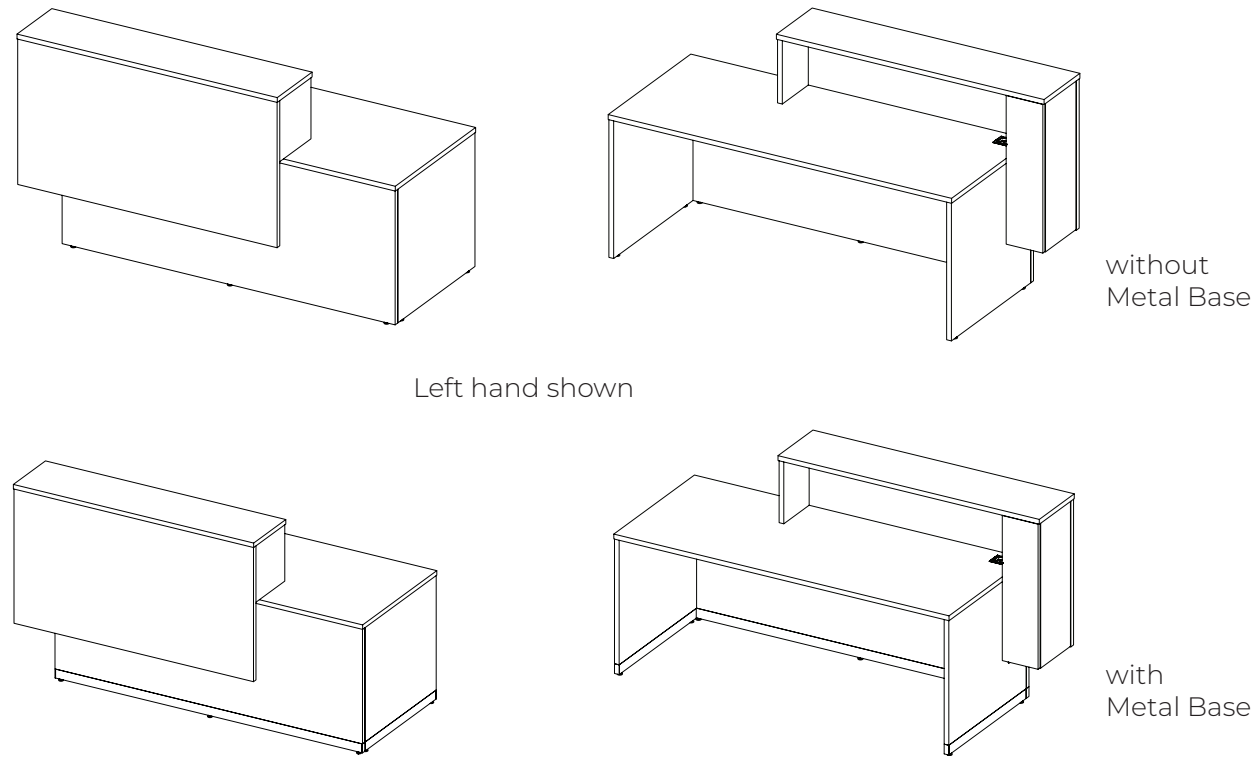

Aloha (72" & 84" Return) - Dimensions and Grain Direction

Aloha (96" Return) - Dimensions and Grain Direction

Maeva (72" & 84" Return) - Dimensions and Grain Direction

Maeva (96" Return) - Dimensions and Grain Direction

Karibu (72" & 84" Return) - Dimensions and Grain Direction

Karibu (96" Return) - Dimensions and Grain Direction

What's Included:

One (1) complete straight waterfall reception desk with hardware and corresponding grommets