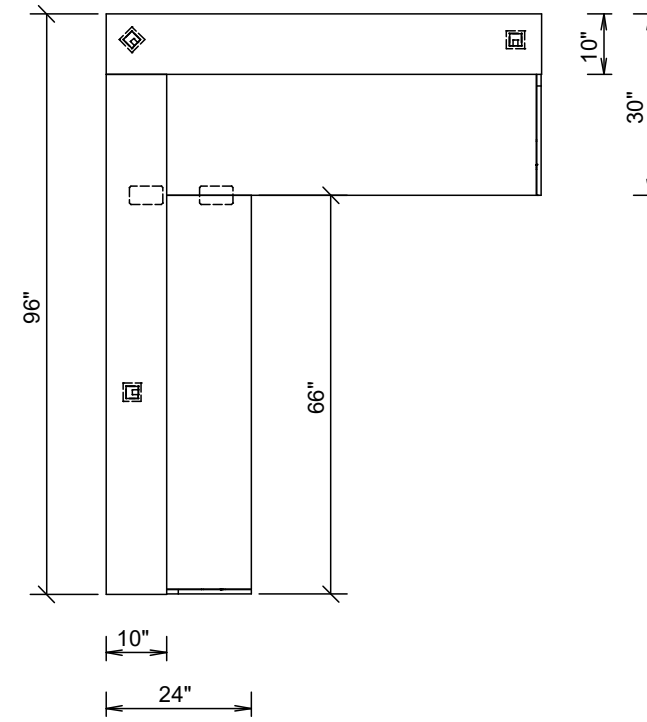

Aloha (72" & 84" Return) - Dimensions and Grain Direction

Aloha (96" Return) - Dimensions and Grain Direction

Maeva (72" & 84" Return) - Dimensions and Grain Direction

Maeva (96" Return) - Dimensions and Grain Direction

Karibu (72" & 84" Return) - Dimensions and Grain Direction

Karibu (96" Return) - Dimensions and Grain Direction

What's Included:

One (1) complete straight waterfall reception desk with hardware and corresponding grommets