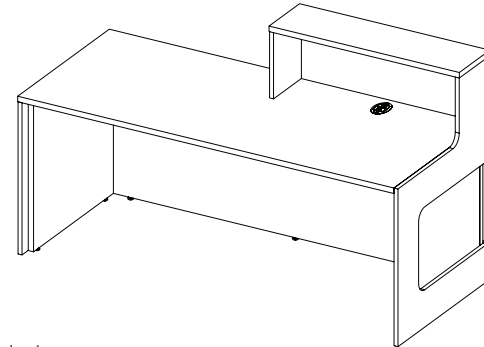

Half Transaction Top

Right hand shown

What's Included:

One (1) complete straight border reception desk with hardware and corresponding grommets

How to Specify:

Refer to laminate swatches for laminate selections

Notes:

Available with full or half Transaction top

Full transaction tops come with three (3) grommets. Half transaction tops come with two (2) grommets

Up to two laminate colors can be chosen - one for the outer border portion, transaction top and worksurface the other for the desk core inner border portion

Reception desk is sold as one unit including hardware, storage must be specified separately

Reception is shipped knocked down

Front half transaction is 36"W for 72"W reception, 48"W for 84"W reception, and 60"W for 96"W reception

Options:

Width: 72", 78", 84", 90", 96"

Depth: 30"

With full transaction or half transaction top

Laminate color for border shell and transaction top

Laminate color for desk core inner body and worksurface

Full Transaction Top

Code	Price	H	W	D
R2-S0TF-7230	$4559	42	72	30
R2-S0TF-7830	$4634	42	78	30
R2-S0TF-8430	$4782	42	84	30
R2-S0TF-9030	$5004	42	90	30
R2-S0TF-9630	$5150	42	96	30

Half Transaction Top

Code	Price	H	W	D
Left Hand				
R2-S0TH-7230-L	$4426	42	72	30
R2-S0TH-7830-L	$4502	42	78	30
R2-S0TH-8430-L	$4649	42	84	30
R2-S0TH-9030-L	$4870	42	90	30
R2-S0TH-9630-L	$5017	42	96	30
Right Hand				
R2-S0TH-7230-R	$4426	42	72	30
R2-S0TH-7830-R	$4502	42	78	30
R2-S0TH-8430-R	$4649	42	84	30
R2-S0TH-9030-R	$4870	42	90	30
R2-S0TH-9630-R	$5017	42	96	30