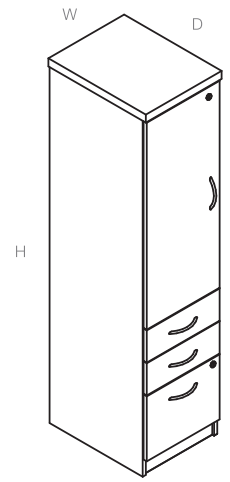

This storage tower combines the filing capabilities of a BBF with the flexibility of a cabinet. Drawers accept both letter and legal-sized paper (left hand shown).

Freestanding Combo Storage Tower BBF, 1.5" Thick Top

Ordering Options:

Use the following checklist to customize the finishes on your order:

- ☐ laminate
- ☐ trim color
- ☐ edge profile
- ☐ handle color
- ☐ handle style

Each laminate comes with matching vinyl trim color unless otherwise specified on your purchase order.

Refer to the laminate & fabric finish cards for our current offering.

Details:

1. Includes locks and keys.
2. Comes equipped with levelers and adjustable shelves.

Code	Price	H	W	D	Volume (ft³)	Weight (lb)
T-FCSB-1821-L	2473	68	18	21	22.92	168
T-FCSB-1821-R	2473	68	18	21	22.92	168