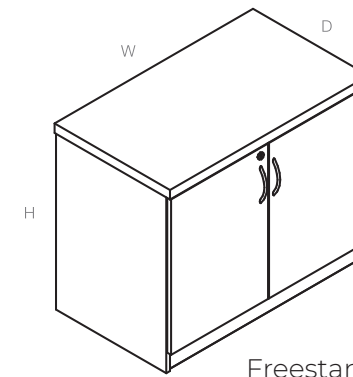

Details:

1. Includes locks and keys.
2. Comes equipped with drawer dividers, hanging file bars and levelers.
3. Hanging bars are installed along the depth only.

| Code | Price | H | W | D | Volume (ft ³) | Weight (lb) |
|-------------|-------|------|----|----|---------------------------|-------------|
| T-FSF0-3021 | 1419 | 29.5 | 30 | 21 | 16.48 | 98 |
| T-FSF0-3621 | 1522 | 29.5 | 36 | 21 | 19.39 | 111 |
| T-FSF0-4221 | 1625 | 29.5 | 42 | 21 | 22.29 | 124 |