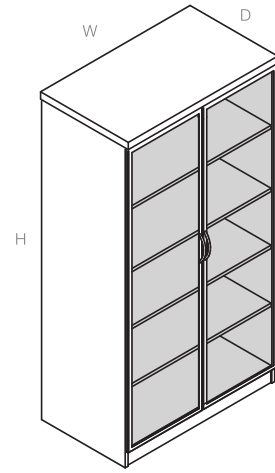

This lockable storage tower with glazed double doors functions the same way as a storage cabinet but with more vertical space. Shelves are adjustable for user to customize with levelers.

Freestanding Storage Tower Glazed Double Door, 1.5" Thick Top

Ordering Options:

Use the following checklist to customize the finishes on your order:

- ☐ laminate
- ☐ trim color
- ☐ edge profile
- ☐ handle color
- ☐ handle style

Each laminate comes with matching vinyl trim color unless otherwise specified on your purchase order.

Refer to the laminate & fabric finish cards for our current offering.

Details:

1. Includes locks and keys.
2. Comes equipped with levelers and adjustable shelves.

Code	Price	H	W	D	Volume (ft³)	Weight (lb)
T-FSDS-3621-G	4206.31	68	36	21	41.67	210.6