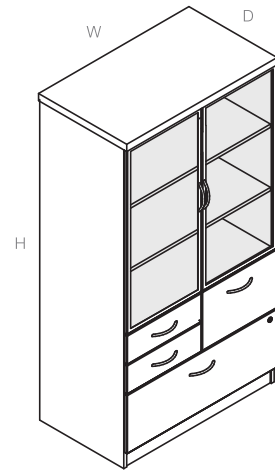

This storage tower combines the filing capabilities of lateral and underdesk storage with the flexibility of a cabinet. Drawers accept both letter and legal-sized paper.

Freestanding Combo Storage Tower Glazed Double Door, 1.5" Thick Top

Ordering Options:

Use the following checklist to customize the finishes on your order:

- ☐ laminate
- ☐ trim color
- ☐ edge profile
- ☐ handle color
- ☐ handle style

Each laminate comes with matching vinyl trim color unless otherwise specified on your purchase order.

Refer to the laminate & fabric finish cards for our current offering.

Details:

1. Includes locks and keys.
2. Comes equipped with levelers and adjustable shelves.

Code	Price	H	W	D	Volume (ft³)	Weight (lb)
T-FCSJ-3621-G	5044.52	68	36	21	41.67	229.87