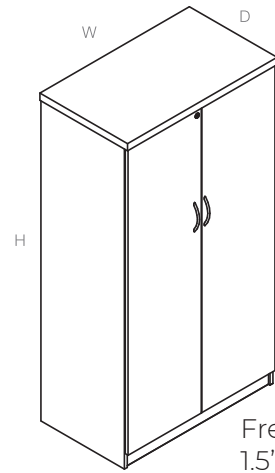

Refer to the laminate & fabric finish cards for our current offering.

Details:

1. Includes locks and keys.
2. Comes equipped with levelers and adjustable shelves.

| Code | Price | H | W | D | Volume (ft ³) | Weight (lb) |
|----------------|-------|----|----|----|---------------------------|-------------|
| TL-FCSF-1821-L | 2205 | 67 | 18 | 21 | 22.6 | 129 |
| TL-FCSF-1821-R | 2205 | 67 | 18 | 21 | 22.6 | 129 |