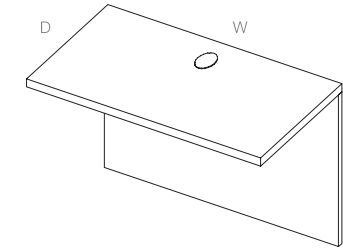

This bridge must be connected to two freestanding desks or credenza. Corners and unitized desks with matching depths can also be connected on either side to complete a workstation.

Straight Bridge Full Modesty, 1" Thick Surface

Ordering Options:

Use the following checklist to customize the finishes on your order:

- ☐ laminate
- ☐ trim color
- ☐ grommet color

Each laminate comes with matching vinyl trim color unless otherwise specified on your purchase order. Refer to the laminate finish card for our current offering.

Details:

Grommets are available in black or silver. Black is the standard grommet option unless otherwise specified on your purchase order.

Code	Price	H	W	D	Volume (ft³)	Weight (lb)
KL-BS0G-1824	540	29	18	24	0	35
KL-BS0G-2421	517	29	24	21	0	40.35
KL-BS0G-2424	540	29	24	24	0	40.35
KL-BS0G-3021	540	29	30	21	1.48	38
KL-BS0G-3024	565	29	30	24	1.65	40.35
KL-BS0G-3030	605	29	30	30	2.01	45.03
KL-BS0G-3621	582	29	36	21	1.74	45.78
KL-BS0G-3624	605	29	36	24	1.94	48.6
KL-BS0G-3630	661	29	36	30	2.36	54.22
KL-BS0G-4221	647	29	42	21	2	53.56
KL-BS0G-4224	667	29	42	24	2.24	56.85
KL-BS0G-4230	730	29	42	30	2.72	63.41
KL-BS0G-4821	691	29	48	21	2.26	61.34
KL-BS0G-4824	758	29	48	24	2.53	65.1
KL-BS0G-4830	826	29	48	30	3.07	72.6
KL-BS0G-5421	827	29	54	21	0	54
KL-BS0G-5424	827	29	54	24	0	0
KL-BS0G-6024	827	29	60	24	0	0