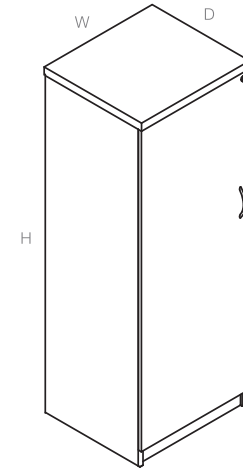

Refer to the laminate & fabric finish cards for our current offering.

Details:

1. Includes locks and keys.
2. Comes equipped with levelers and adjustable shelves.

| Code | Price | H | W | D | Volume (ft ³) | Weight (lb) |
|---------------|-------|----|----|----|---------------------------|-------------|
| T-FSDC-2421-L | 1697 | 68 | 24 | 21 | 29.17 | 179.64 |
| T-FSDC-2421-R | 1697 | 68 | 24 | 21 | 29.17 | 179.64 |