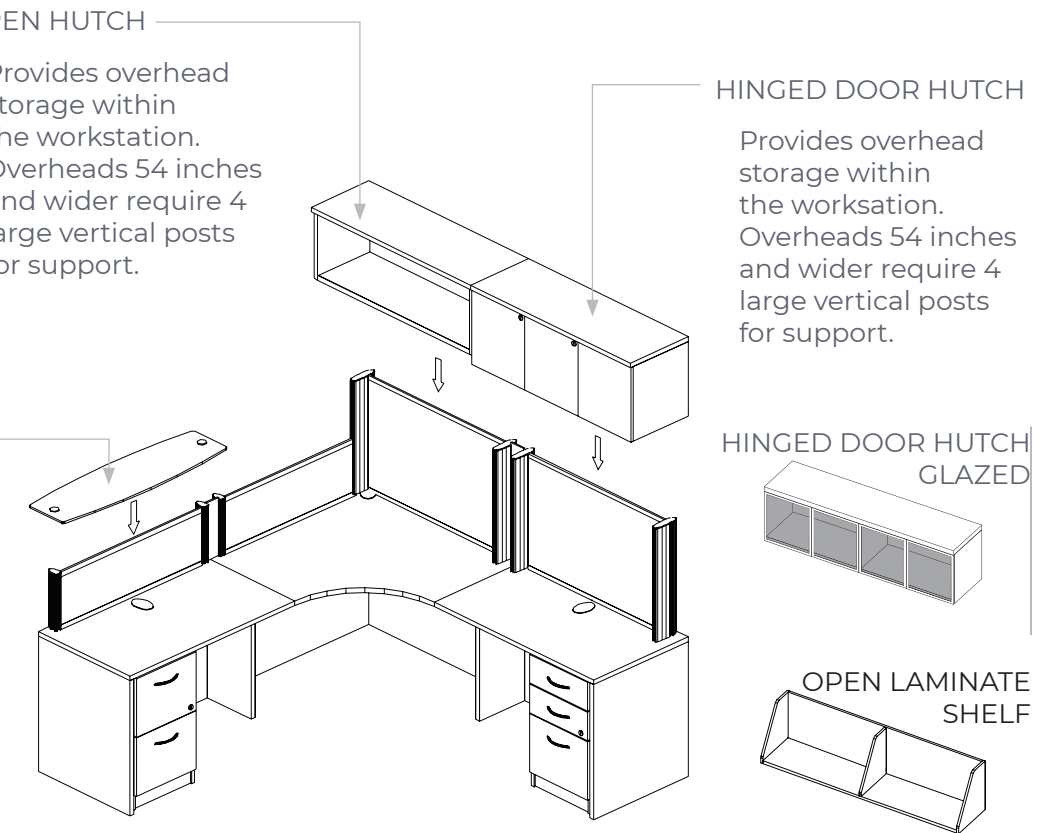

HINGED DOOR HUTCH GLAZED

OPEN LAMINATE SHELF