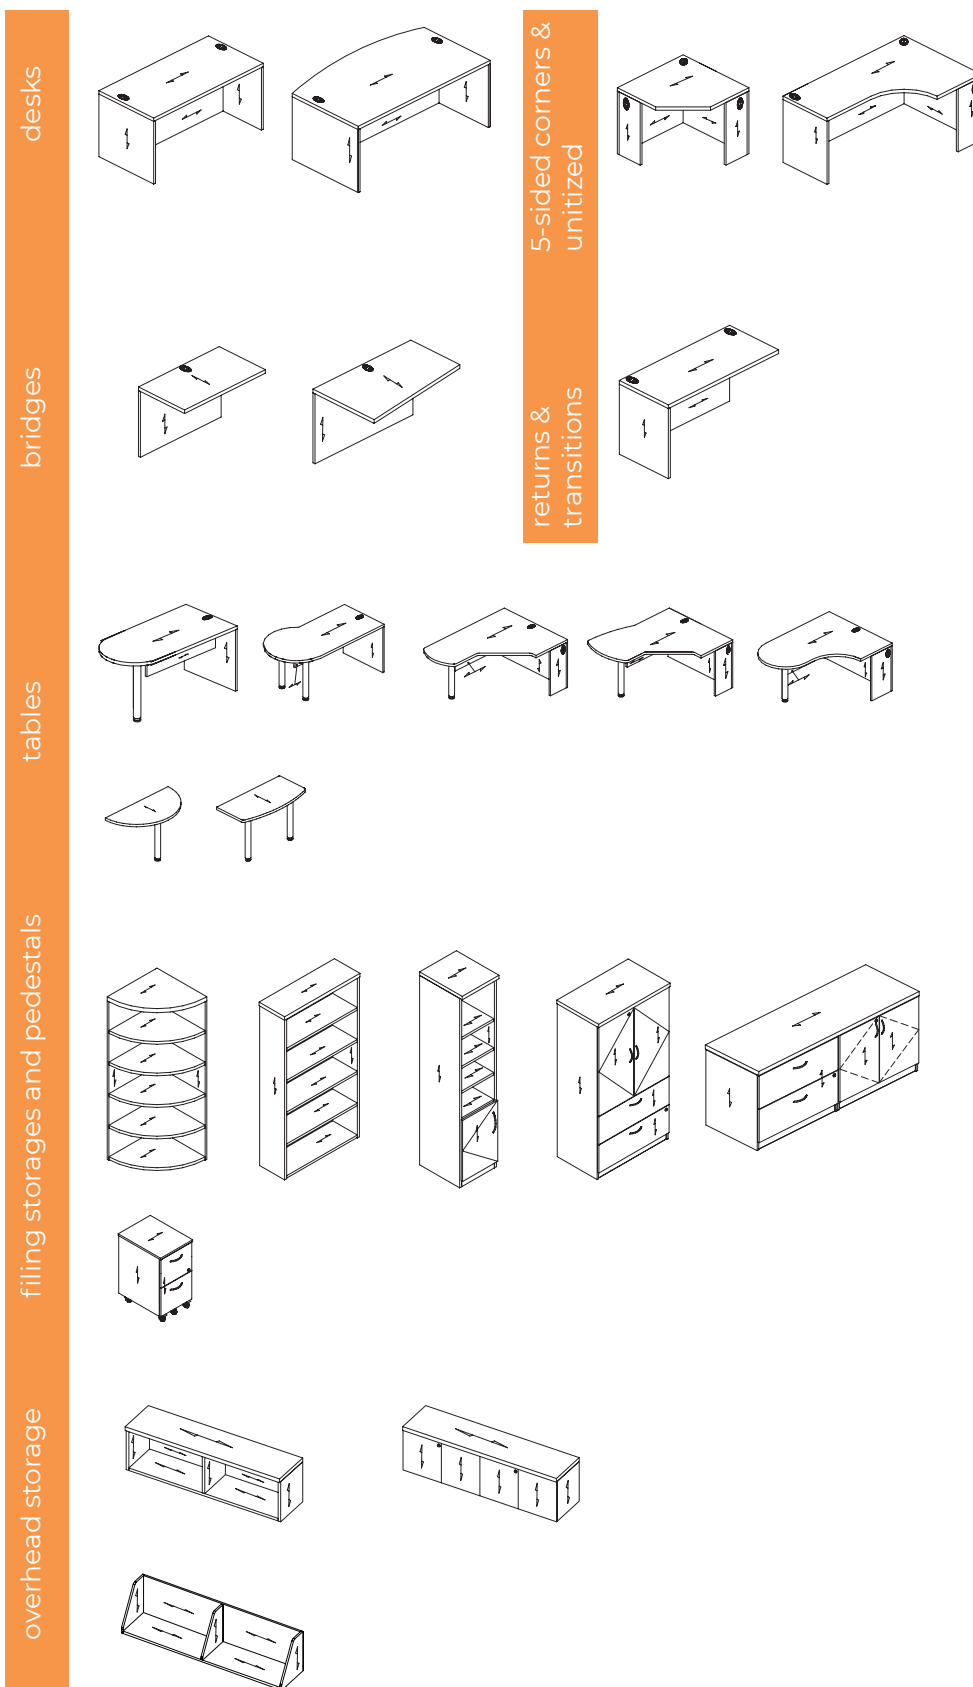

application guidelines Grain direction

HORIZONTAL SURFACES

When ordering a directional laminate, the grain will run the direction of the width of the worksurface (excluding bridge surfaces), hutch or storage top. Grain on bridge modesty run vertically so the grain will run the same direction on the entire suite.

VERTICAL SURFACES

Directional laminates run vertically on vertical surfaces such as cabinet doors, pedestal drawer fronts and gables, as well as all cabinet, lateral file and pedestal kick-plates. The grain runs horizontally across the width of modesty panels.

Caution

Load Bottom Drawer First

- ☐ Operate one drawer at a time
- ☐ Units may tip if loaded incorrectly
- ☐ Units should be attached to a wall or other furniture to reduce tipping hazard
- ☐ Always load the heaviest files in the bottom drawer

Heavy Load

- ☐ Some products must be anchored to wall to ensure stability & safety.
- ☐ It is the owner and installers responsibility to ensure that the wall type and construction is of sufficient strength to carry the loads of any wall mounted products and their contents.
- ☐ Failure of the wall and anchors to support all imposed loads may result in property damage and/or personal injury.
- ☐ Tayco can provide size and empty weight of its products only. As wall blocking is considered a building construction process, Tayco cannot provide recommendations in this respect and cannot be responsible for damage or injury that may occur as a result of improper installation and/or blocking.

Instability Hazard

Mobile items on casters such as flip top, personal and movable tables of any type and storage items of any type may present an instability hazard if not secured correctly while in use or in storage. Flip top tables or training tables of any type, are inherently more unstable when folded. Tayco provides the following guidelines & warnings when using mobile products:

- ☐ Lock casters immediately after moving. Do not leave the casters unlocked when in use or in storage.
- ☐ Motion may increase the instability of any item with casters. If the wheels hit an obstruction the table's forward momentum often causes overturn, especially if the item is not equipped with wheel extensions. Exercise strong caution while moving these items.
- ☐ Use caution when abrupt level changes in the floor are present (such as a doorway or room threshold) as caster failure or tipping may result.
- ☐ Do not stand, sit or lean on mobile items for support. They are not intended for this use and personal injury or property damage may result.
- ☐ Mobile units that feature height adjustable elements must be lowered to the minimum compressed height when moving to prevent instability. It is also recommended the user remove all computer equipment or other accessories to prevent possible weight imbalance or damage to equipment.
- ☐ Failure to follow the guidelines above may result in property damage or personal injury.