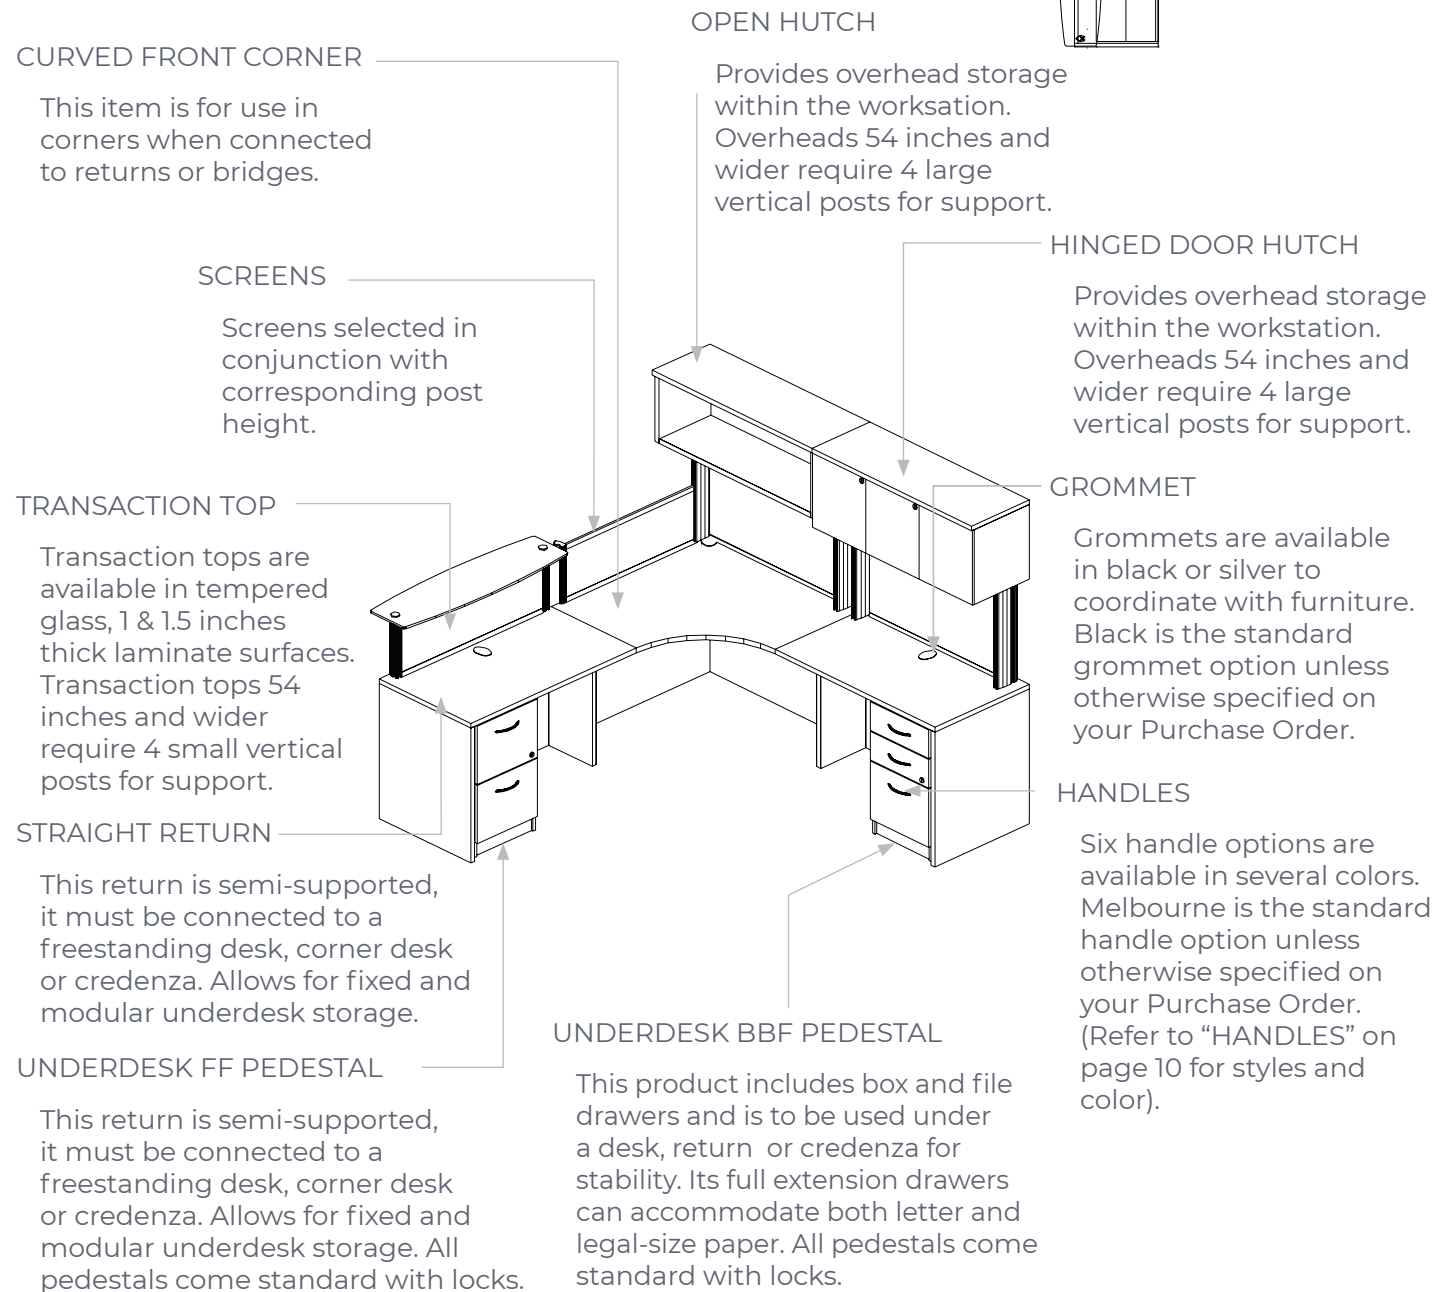

STEP

5

EXPLAINED

The workstation is now complete. Providing detailed floorplans with each order will help avoid errors when quoting Metropolis Collaborate. Tayco can assist with space planning needs by generating proper layouts and pricing.

FLOORPLAN