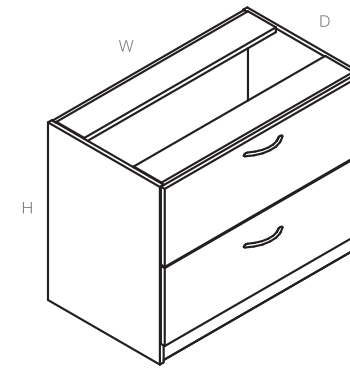

Details:

1. Includes locks and keys.
2. Comes equipped with drawer dividers, hanging file bars and levelers.
3. Hanging bars are installed along the depth only.
4. Includes a pencil tray.

| Code | Price | H | W | D | Volume (ft ³) | Weight (lb) |
|---------------|-------|----|----|----|---------------------------|-------------|
| T-FPJU-3620-L | 2033 | 28 | 36 | 20 | 17.78 | 121 |
| T-FPJU-3621-L | 2033 | 28 | 36 | 21 | 18.52 | 122 |
| T-FPJU-3620-R | 2033 | 28 | 36 | 20 | 17.78 | 121 |
| T-FPJU-3621-R | 2033 | 28 | 36 | 21 | 18.52 | 122 |