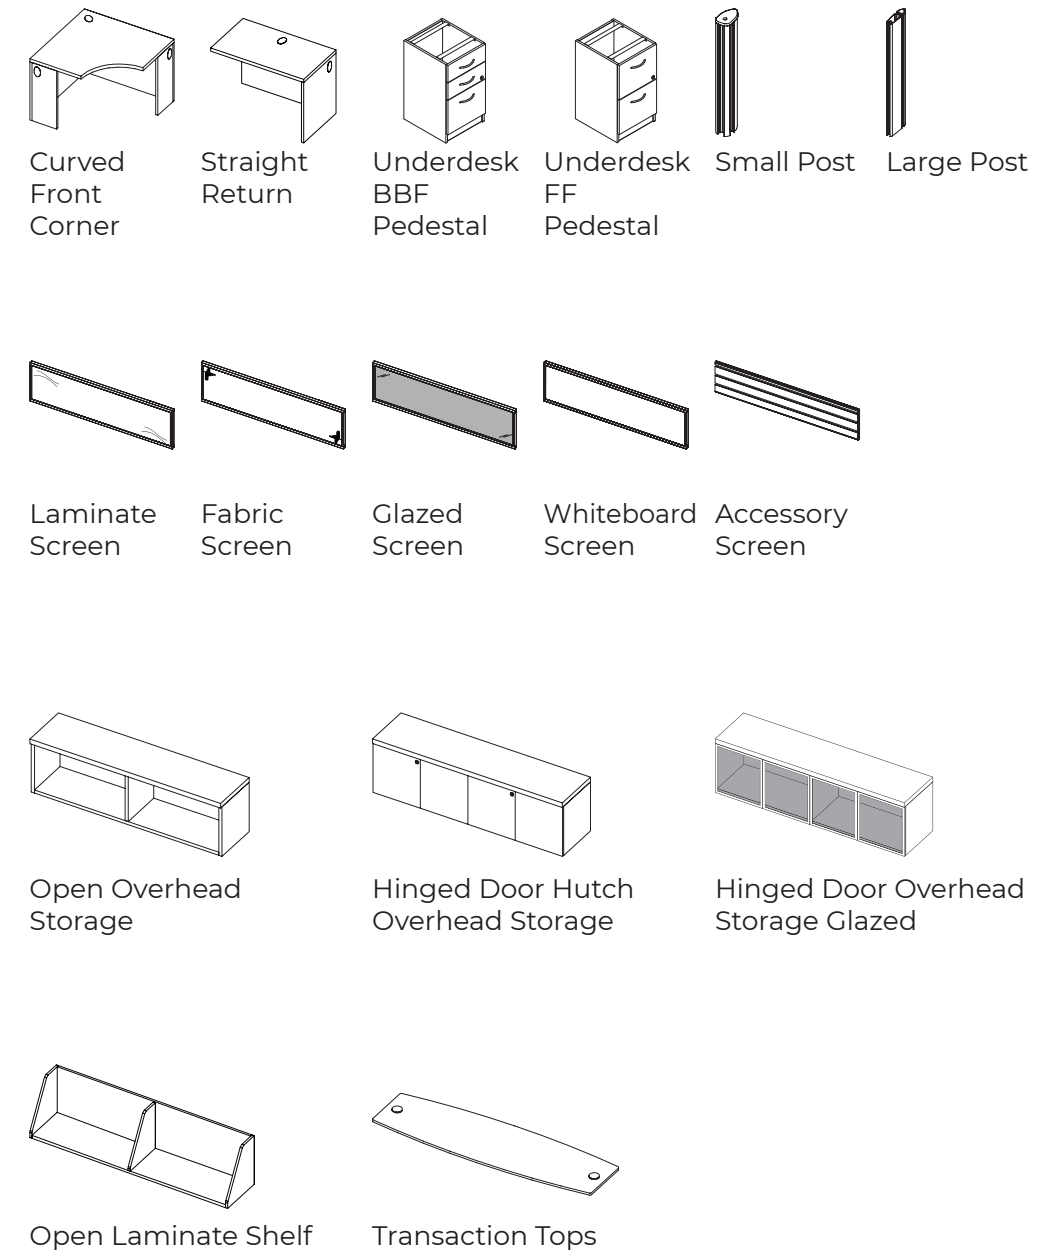

STEP

5

EXPLAINED

The workstation is now complete. Providing detailed floorplans with each order will help avoid errors when quoting Metropolis Collaborate. Tayco can assist with space planning needs by generating proper layouts and pricing.

FLOORPLAN

BRIEF

This map contains all the components referred to in this section for easy reference.

MAP