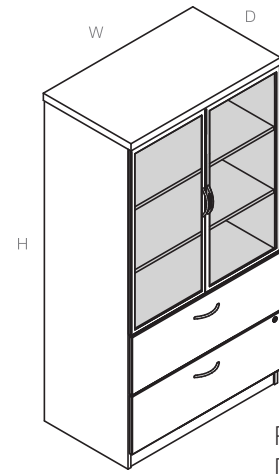

This storage tower combines the filing capabilities of a lateral storage unit with the flexibility of a cabinet. Drawers accept both letter and legal-sized paper.

Freestanding Combo Lateral Storage Tower Glazed Double Door, 1.5" Thick Top

Ordering Options:

Use the following checklist to customize the finishes on your order:

- ☐ laminate
- ☐ trim color
- ☐ edge profile
- ☐ handle color
- ☐ handle style

Each laminate comes with matching vinyl trim color unless otherwise specified on your purchase order.

Refer to the laminate & fabric finish cards for our current offering.

Details:

1. Includes locks and keys.
2. Comes equipped with levelers and adjustable shelves.

Code	Price	H	W	D	Volume (ft³)	Weight (lb)
T-FCSL-3621-G	4728	68	36	21	41.67	222.62