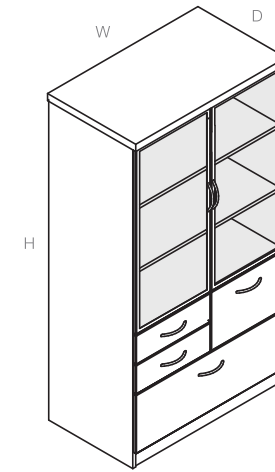

This storage tower combines the filing capabilities of lateral and underdesk storage with the flexibility of a cabinet. Drawers accept both letter and legal-sized paper.

Freestanding Combo Storage Tower Glazed Double Door, 1" Thick Top

Ordering Options:

Use the following checklist to customize the finishes on your order:

- ☐ laminate
- ☐ trim color
- ☐ handle color
- ☐ handle style

Each laminate comes with matching vinyl trim color unless otherwise specified on your purchase order.

Refer to the laminate & fabric finish cards for our current offering.

Details:

1. Includes locks and keys.
2. Comes equipped with levelers and adjustable shelves.

Code	Price	H	W	D	Volume (ft³)	Weight (lb)
TL-FCSJ-3621-G	4776.38	67	36	21	41.09	219.87