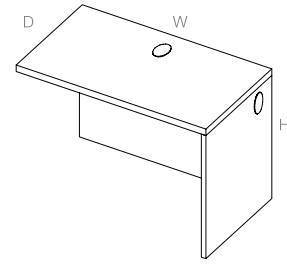

This return is semi-supported, it must be connected to a freestanding desk, corner desk or credenza. Allows for fixed and modular underdesk storage (right hand shown).

Straight Return Full Modesty, 1.5" Thick Surface

Ordering Options:

Use the following checklist to customize the finishes on your order:

- ☐ laminate
- ☐ trim color
- ☐ edge profile
- ☐ grommet color

Each laminate comes with matching vinyl trim color unless otherwise specified on your purchase order. Refer to the laminate finish card for our current offering.

Details:

Grommets are available in black or silver. Black is the standard grommet option unless otherwise specified on your purchase order.

Surfaces up to and including 48" wide have one grommet located at the back center of the surface. Surfaces 54" wide and greater have two grommets at either side of the back of the surface.

All gables include grommets.

Code	Price	H	W	D	Volume (ft³)	Weight (lb)
K-WS1G-2421-L	838	29.5	24	21	1.62	51.3
K-WS1G-2421-R	838	29.5	24	21	1.62	51.3
K-WS1G-2424-L	849	29.5	24	24	1.81	56.65
K-WS1G-2424-R	849	29.5	24	24	1.81	56.65
K-WS1G-2430-L	923	29.5	24	30	2.2	66.42
K-WS1G-2430-R	923	29.5	24	30	2.2	66.42
K-WS1G-3021-L	849	29.5	30	21	1.97	60.74
K-WS1G-3021-R	849	29.5	30	21	1.97	60.74
K-WS1G-3024-L	861	29.5	30	24	2.2	65.92
K-WS1G-3024-R	861	29.5	30	24	2.2	65.92
K-WS1G-3030-L	946	29.5	30	30	2.68	77.42
K-WS1G-3030-R	946	29.5	30	30	2.68	77.42

Code	Price	H	W	D	Volume (ft³)	Weight (lb)
K-WS1G-3621-L	861	29.5	36	21	2.31	70.18
K-WS1G-3621-R	861	29.5	36	21	2.31	70.18
K-WS1G-3624-L	877	29.5	36	24	2.59	75.19
K-WS1G-3624-R	877	29.5	36	24	2.59	75.19
K-WS1G-3630-L	982	29.5	36	30	3.15	88.42
K-WS1G-3630-R	982	29.5	36	30	3.15	88.42
K-WS1G-4221-L	877	29.5	42	21	2.66	79.62
K-WS1G-4221-R	877	29.5	42	21	2.66	79.62
K-WS1G-4224-L	900	29.5	42	24	2.98	84.46
K-WS1G-4224-R	900	29.5	42	24	2.98	84.46
K-WS1G-4230-L	1021	29.5	42	30	3.62	99.42
K-WS1G-4230-R	1021	29.5	42	30	3.62	99.42
K-WS1G-4821-L	923	29.5	48	21	3.01	89.06
K-WS1G-4821-R	923	29.5	48	21	3.01	89.06
K-WS1G-4824-L	946	29.5	48	24	3.37	93.73
K-WS1G-4824-R	946	29.5	48	24	3.37	93.73
K-WS1G-4830-L	1054	29.5	48	30	4.09	110.42
K-WS1G-4830-R	1054	29.5	48	30	4.09	110.42
K-WS1G-5421-L	969	29.5	54	21	3.36	98.5
K-WS1G-5421-R	969	29.5	54	21	3.36	98.5
K-WS1G-5424-L	993	29.5	54	24	3.76	103
K-WS1G-5424-R	993	29.5	54	24	3.76	103
K-WS1G-5430-L	1090	29.5	54	30	4.56	121.42
K-WS1G-5430-R	1090	29.5	54	30	4.56	121.42
K-WS1G-6021-L	1021	29.5	60	21	3.7	107.94
K-WS1G-6021-R	1021	29.5	60	21	3.7	107.94
K-WS1G-6024-L	1045	29.5	60	24	4.15	112.27
K-WS1G-6024-R	1045	29.5	60	24	4.15	112.27
K-WS1G-6030-L	1151	29.5	60	30	5.04	132.42
K-WS1G-6030-R	1151	29.5	60	30	5.04	132.42