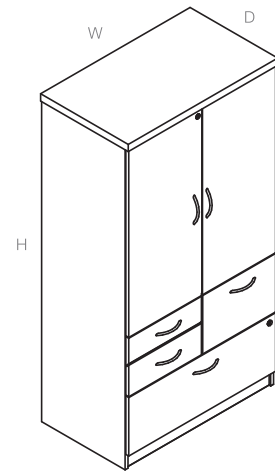

This storage tower combines the filing capabilities of lateral and underdesk storage with the flexibility of a cabinet. Drawers accept both letter and legal-sized paper.

Freestanding Combo Storage Tower Double Door, 1.5" Thick Top

Ordering Options:

Use the following checklist to customize the finishes on your order:

- ☐ laminate
- ☐ trim color
- ☐ edge profile
- ☐ handle color
- ☐ handle style

Each laminate comes with matching vinyl trim color unless otherwise specified on your purchase order.

Refer to the laminate & fabric finish cards for our current offering.

Details:

1. Includes locks and keys.
2. Comes equipped with levelers and adjustable shelves.

Code	Price	H	W	D	Volume (ft³)	Weight (lb)
T-FCSJ-3621	3247.11	68	36	21	41.67	266.82