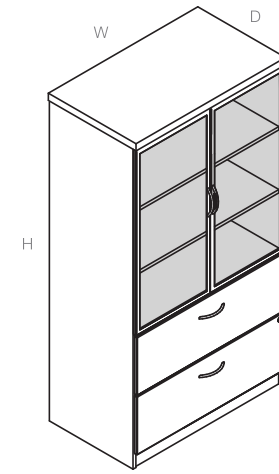

This storage tower combines the filing capabilities of a lateral storage unit with the flexibility of a cabinet. Drawers accept both letter and legal-sized paper.

Freestanding Combo Lateral Storage Tower Glazed Double Door, 1" Thick Top

Ordering Options:

Use the following checklist to customize the finishes on your order:

- ☐ laminate
- ☐ trim color
- ☐ handle color
- ☐ handle style

Each laminate comes with matching vinyl trim color unless otherwise specified on your purchase order.

Refer to the laminate & fabric finish cards for our current offering.

Details:

1. Includes locks and keys.
2. Comes equipped with levelers and adjustable shelves.

Code	Price	H	W	D	Volume (ft³)	Weight (lb)
TL-FCSL-3621-G	4474	67	36	21	41.09	213.05