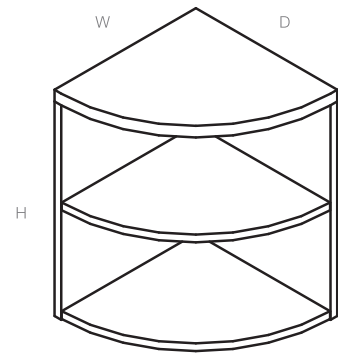

This bookcase provides open storage space within the workstation. Sits nicely against credenzas and other freestanding furniture.

Radius Corner Bookcase Short, 1.5" Thick Top

Ordering Options:

Use the following checklist to customize the finishes on your order: