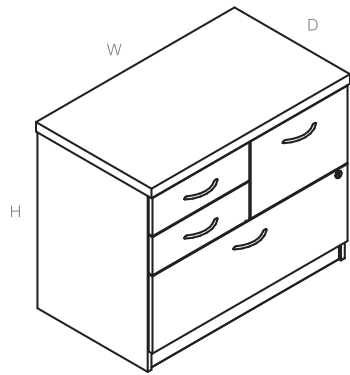

This product includes box and file drawers and is to be used as freestanding furniture. Its full extension drawers can accommodate both letter- and legal-sized paper.

Freestanding Combo Pedestal BBF & FF, 1.5" Thick Top

Ordering Options:

Use the following checklist to customize the finishes on your order:

- ☐ laminate
- ☐ trim color
- ☐ edge profile
- ☐ handle color
- ☐ handle style

Each laminate comes with matching vinyl trim color unless otherwise specified on your purchase order.

Refer to the laminate & fabric finish cards for our current offering.

Details:

1. Includes locks and keys.
2. Comes equipped with drawer dividers, hanging file bars and levelers.
3. Hanging bars are installed along the depth only.

Code	Price	H	W	D	Volume (ft³)	Weight (lb)
T-FPJF-3621-L	2129	29.5	36	21	19.39	130
T-FPJF-3621-R	2129	29.5	36	21	19.39	130