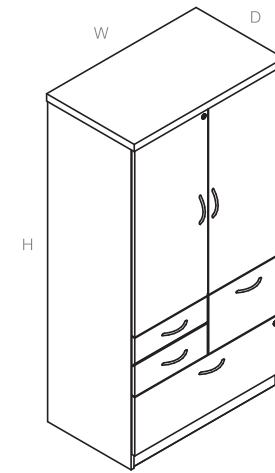

This storage tower combines the filing capabilities of lateral and underdesk storage with the flexibility of a cabinet. Drawers accept both letter and legal-sized paper.

Freestanding Combo Storage Tower Double Door, 1" Thick Top

Ordering Options:

Use the following checklist to customize the finishes on your order:

- ☐ laminate
- ☐ trim color
- ☐ handle color
- ☐ handle style

Each laminate comes with matching vinyl trim color unless otherwise specified on your purchase order.

Refer to the laminate & fabric finish cards for our current offering.

Details:

1. Includes locks and keys.
2. Comes equipped with levelers and adjustable shelves.

Code	Price	H	W	D	Volume (ft³)	Weight (lb)
TL-FCSJ-3621	2978.97	67	36	21	41.09	257.35