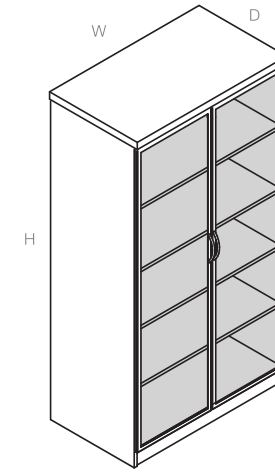

This lockable storage tower with glazed double doors functions the same way as a storage cabinet but with more vertical space. Shelves are adjustable for user to customize with levelers.

Freestanding Storage Tower Glazed Double Door, 1" Thick Top

Ordering Options:

Use the following checklist to customize the finishes on your order:

- ☐ laminate
- ☐ trim color
- ☐ handle color
- ☐ handle style

Each laminate comes with matching vinyl trim color unless otherwise specified on your purchase order.

Refer to the laminate & fabric finish cards for our current offering.

Details:

1. Includes locks and keys.
2. Comes equipped with levelers and adjustable shelves.

Code	Price	H	W	D	Volume (ft³)	Weight (lb)
TL-FSDS-3621-G	4036.27	67	36	21	41.09	210.6