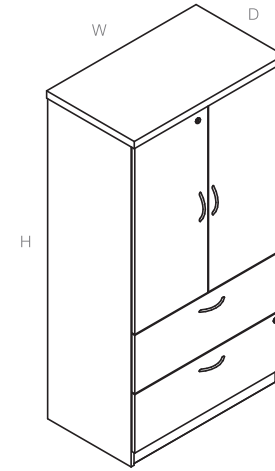

This storage tower combines the filing capabilities of a lateral storage unit with the flexibility of a cabinet. Drawers accept both letter and legal-sized paper.

Freestanding Combo Lateral Storage Tower Double Door, 1" Thick Top

Ordering Options:

Use the following checklist to customize the finishes on your order:

- ☐ laminate
- ☐ trim color
- ☐ handle color
- ☐ handle style

Each laminate comes with matching vinyl trim color unless otherwise specified on your purchase order.

Refer to the laminate & fabric finish cards for our current offering.

Details:

1. Includes locks and keys.
2. Comes equipped with levelers and adjustable shelves.

Code	Price	H	W	D	Volume (ft³)	Weight (lb)
TL-FCSL-3621	2667	67	36	21	41.09	251.25