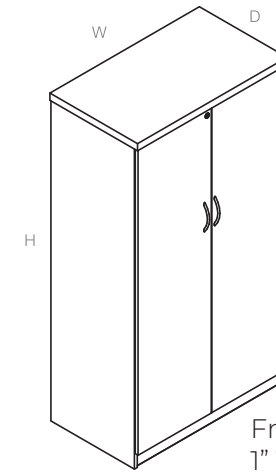

This lockable storage tower with double doors functions the same way as a storage cabinet but with more vertical space. Shelves are adjustable for user to customize with levelers.

Freestanding Storage Tower Double Door, 1" Thick Top

Ordering Options:

Use the following checklist to customize the finishes on your order:

- ☐ laminate
- ☐ trim color
- ☐ handle color
- ☐ handle style

Each laminate comes with matching vinyl trim color unless otherwise specified on your purchase order.

Refer to the laminate & fabric finish cards for our current offering.

Details:

1. Includes locks and keys.
2. Comes equipped with levelers and adjustable shelves.

Code	Price	H	W	D	Volume (ft³)	Weight (lb)
TL-FSDS-3621	2301	67	36	21	41.09	195.39