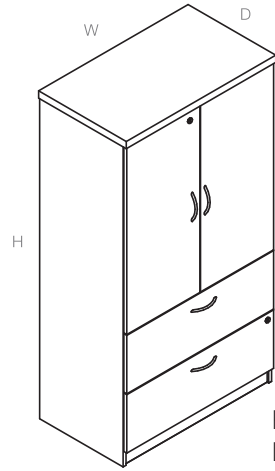

This storage tower combines the filing capabilities of a lateral storage unit with the flexibility of a cabinet. Drawers accept both letter and legal-sized paper.

Freestanding Combo Lateral Storage Tower Double Door, 1.5" Thick Top

Ordering Options:

Use the following checklist to customize the finishes on your order:

- ☐ laminate
- ☐ trim color
- ☐ edge profile
- ☐ handle color
- ☐ handle style

Each laminate comes with matching vinyl trim color unless otherwise specified on your purchase order.

Refer to the laminate & fabric finish cards for our current offering.

Details:

1. Includes locks and keys.
2. Comes equipped with levelers and adjustable shelves.

Code	Price	H	W	D	Volume (ft³)	Weight (lb)
T-FCSL-3621	2935	68	36	21	41.67	260.82