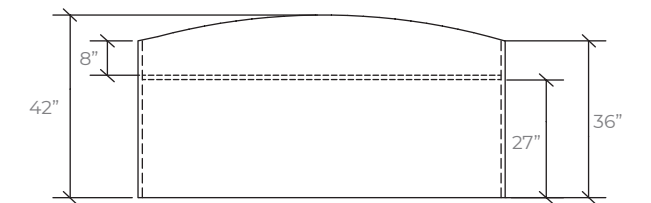

Details:

Full modesty recessed in 8 inches.

Grommets are available in black or silver. Black is the standard grommet option unless otherwise specified on your purchase order

| Code | Price | H | W | D | Volume (ft ³) | Weight (lb) |
|--------------|-------|----|----|----|---------------------------|-------------|
| KL-TARG-7236 | 1692 | 29 | 72 | 36 | 8.8 | 178.09 |
| KL-TARG-7836 | 1776 | 29 | 78 | 36 | 9.49 | 188.84 |
| KL-TARG-8436 | 1864 | 29 | 84 | 36 | 10.19 | 199.59 |