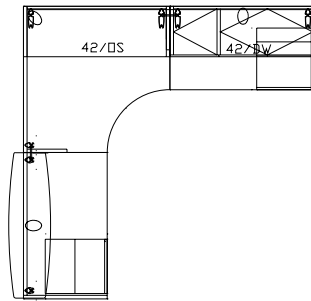

STEP

5

EXPLAINED

The workstation is now complete. Providing detailed floorplans with each order will help avoid errors when quoting Metropolis Collaborate. Tayco can assist with space planning needs by generating proper layouts and pricing.

FLOORPLAN