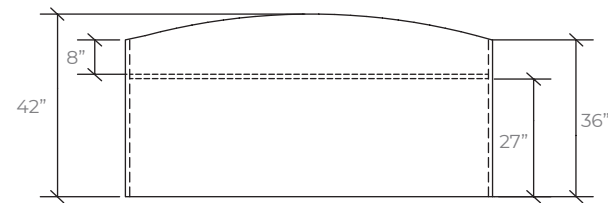

Details:

Full modesty recessed in 8 inches.

Grommets are available in black or silver. Black is the standard grommet option unless otherwise specified on your purchase order

Code	Price	H	W	D	Volume (ft³)	Weight (lb)
K-TARG-7236	1819	29.5	72	36	8.8	216.17
K-TARG-7836	1903	29.5	78	36	9.49	230.43
K-TARG-8436	1988	29.5	84	36	10.19	244.69