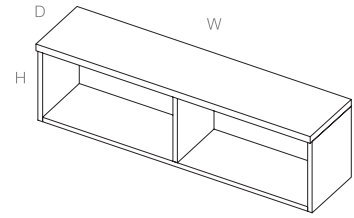

This open hutch provides open overhead storage within the workstation.

Open Hutch, 1.5" Thick Top

Ordering Options:

Use the following checklist to customize the finishes on your order:

- ☐ laminate
- ☐ trim color
- ☐ edge profile

Each laminate comes with matching vinyl trim color unless otherwise specified on your purchase order. Refer to the laminate finish card for our current offering.

Details:

1. Overheads 54 inches and wider require 4 large vertical posts for support.
2. Overheads 48 inches and smaller require 2 large vertical posts for support.
3. The 54, 60, 66, and 72 inch open hutches come with a divider.

Code	Price	H	W	D	Volume (ft³)	Weight (lb)
K-SHO-1524	596	17	24	15	8	32
K-SHO-1530	641	17	30	15	9	36
K-SHO-1536	685	17	36	15	10	40
K-SHO-1542	761	17	42	15	11	44
K-SHO-1548	806	17	48	15	12	48
K-SHO-1554	849	17	54	15	13	52
K-SHO-1560	923	17	60	15	14	55
K-SHO-1566	966	17	66	15	16	59
K-SHO-1572	1009	17	72	15	17	63