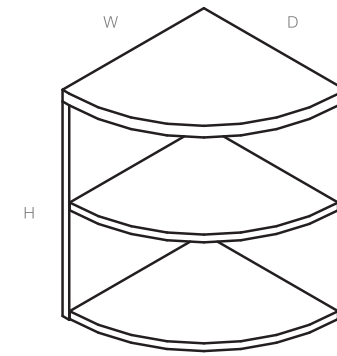

This bookcase provides open storage space within the workstation. Sits nicely against credenzas and other freestanding furniture.

Radius Corner Bookcase Short, 1" Thick Top

Ordering Options:

Use the following checklist to customize the finishes on your order:

- ☐ laminate
- ☐ trim color

Each laminate comes with matching vinyl trim color unless otherwise specified on your purchase order.

Refer to the laminate & fabric finish cards for our current offering.

Details:

1. Comes equipped with levelers and adjustable shelf.
2. Aligns with desk height.

Code	Price	H	W	D	Volume (ft³)	Weight (lb)
KL-SBRC-292121	717.22	29	21	21	11.94	50
KL-SBRC-292424	850.2	29	24	24	14.97	58