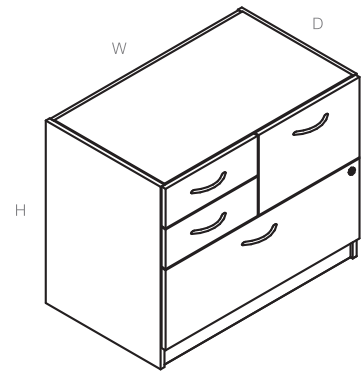

Details:

Includes locks, keys, and an adjustable shelf.

| Code | Price | H | W | D | Volume (ft ³) | Weight (lb) |
|-------------|-------|----|----|----|---------------------------|-------------|
| T-FSU0-3020 | 1289 | 28 | 30 | 20 | 15.11 | 88 |
| T-FSU0-3620 | 1396 | 28 | 36 | 20 | 17.78 | 102 |
| T-FSU0-4220 | 1502 | 28 | 42 | 20 | 20.44 | 117 |
| T-FSU0-3021 | 1289 | 28 | 30 | 21 | 15.74 | 92 |
| T-FSU0-3621 | 1396 | 28 | 36 | 21 | 18.52 | 107 |
| T-FSU0-4221 | 1502 | 28 | 42 | 21 | 21.3 | 122 |