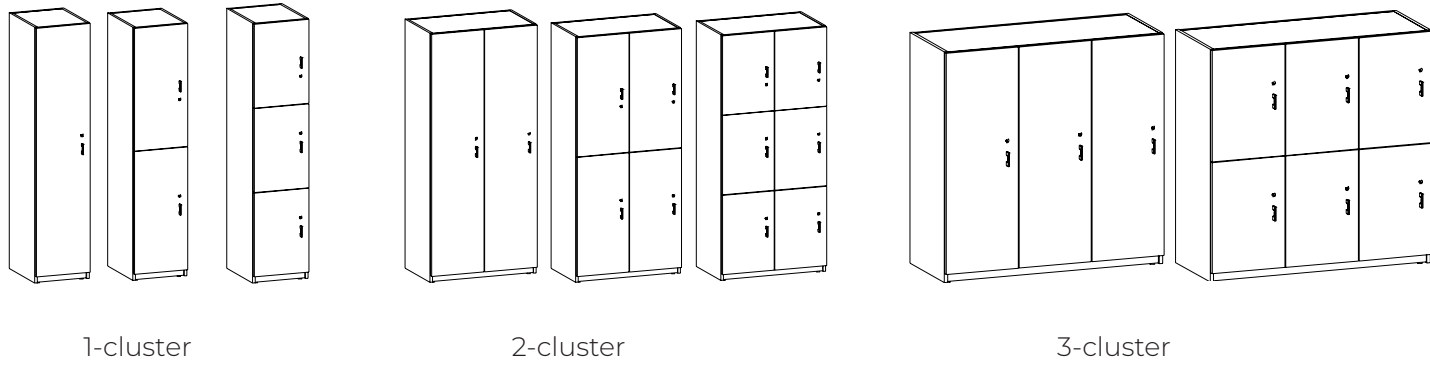

What's Included:

Locker(s) with standard key lock,
Small Mckay handle, coat hook.

How to Specify:

Specify laminate for body and door.

Each laminate comes with matching vinyl trim color unless otherwise specified on your purchase order. Refer to the laminate finish card for details.

Specify handle finish. Refer to the metal finish card for details..

Choose left hand or right hand. Right hand configuration shown above.

Notes:

Lockers have recessed top.
Common top sold separately.

One fixed shelf on single tier lockers 72"H only

Options:

Height:	41", 49", 72"
Width:	12", 16", 24", 32", 36", 48"
Depth:	20"
Laminate color	
Handle color	

Code	Price	W (in.)	D (in.)	H (in.)	Weight (kg)	Volume (m³)
Left Hand: 3-cluster						
U-K1S3-413620-L	$2959	36	20	41	145	17.5
U-K1S3-493620-L	$3020	36	20	49	154	20.42
U-K1S3-414820-L	$3079	48	20	41	168	23.33
U-K1S3-494820-L	$3129	48	20	49	173	27.22
U-K2S3-413620-L	$3685	36	20	41	165	17.5
U-K2S3-493620-L	$3719	36	20	49	171	20.42
U-K2S3-414820-L	$3775	48	20	41	180	23.33
U-K2S3-494820-L	$3832	48	20	49	188	27.22

Code	Price	W (in.)	D (in.)	H (in.)	Weight (kg)	Volume (m³)
Right Hand: 3-cluster						
U-K1S3-413620-R	$2959	36	20	41	145	17.5
U-K1S3-493620-R	$3020	36	20	49	154	20.42
U-K1S3-414820-R	$3079	48	20	41	168	23.33
U-K1S3-494820-R	$3129	48	20	49	173	27.22
U-K2S3-413620-R	$3685	36	20	41	165	17.5
U-K2S3-493620-R	$3719	36	20	49	171	20.42
U-K2S3-414820-R	$3775	48	20	41	180	23.33
U-K2S3-494820-R	$3832	48	20	49	188	27.22

Code	Price	W (in.)	D (in.)	H (in.)	Weight (kg)	Volume (m³)
Left Hand: 1-cluster						
U-K1S1-411220-L	$1442	12	20	41	50	5.83
U-K1S1-491220-L	$1483	12	20	49	55	6.81
U-K1S1-721220-L	$1671	12	20	72	65	10
U-K1S1-411620-L	$1482	16	20	41	54	7.78
U-K1S1-491620-L	$1523	16	20	49	59	9.07
U-K1S1-721620-L	$1781	16	20	72	69	13.33
U-K2S1-411220-L	$1747	12	20	41	56	5.83
U-K2S1-491220-L	$1792	12	20	49	61	6.81
U-K2S1-721220-L	$1898	12	20	72	71	10
U-K2S1-411620-L	$1685	16	20	41	60	7.78
U-K2S1-491620-L	$1725	16	20	49	65	9.07
U-K2S1-721620-L	$2040	16	20	72	78	13.33
U-K3S1-721220-L	$2288	12	20	72	85	10
U-K3S1-721620-L	$2349	16	20	72	89	13.33

Code	Price	W (in.)	D (in.)	H (in.)	Weight (kg)	Volume (m³)
Left Hand: 2-cluster						
U-K1S2-412420-L	$2204	24	20	41	92	11.67
U-K1S2-492420-L	$2257	24	20	49	100	13.61
U-K1S2-722420-L	$2827	24	20	72	110	30
U-K1S2-413220-L	$2415	32	20	41	98	15.56
U-K1S2-493220-L	$2461	32	20	49	108	18.15
U-K1S2-723220-L	$3080	32	20	72	120	26.67
U-K2S2-412420-L	$2736	24	20	41	101	11.67
U-K2S2-492420-L	$2788	24	20	49	109	13.61
U-K2S2-722420-L	$3206	24	20	72	129	20
U-K2S2-413220-L	$2952	32	20	41	108	15.56
U-K2S2-493220-L	$2998	32	20	49	118	18.15
U-K2S2-723220-L	$3427	32	20	72	128	26.67
U-K3S2-722420-L	$3623	24	20	72	133	20
U-K3S2-723220-L	$3814	32	20	72	138	26.67