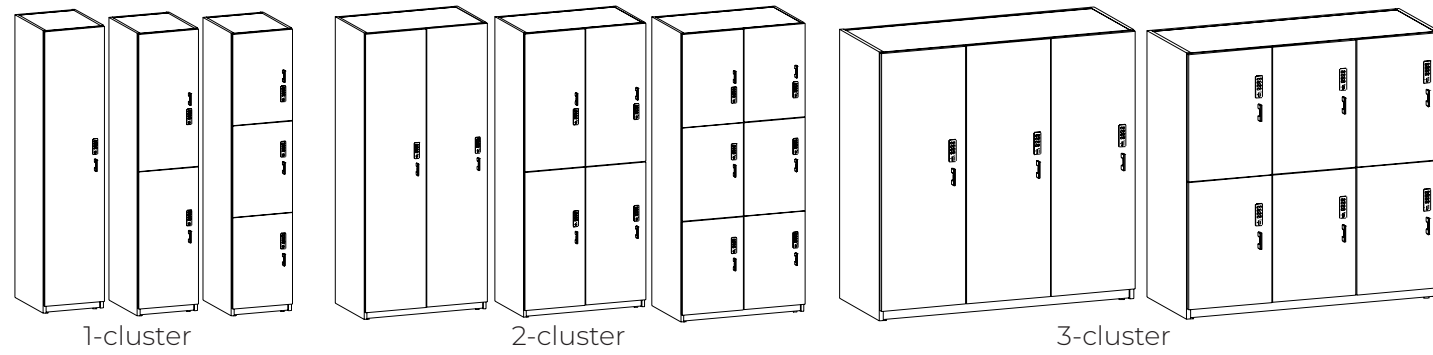

What's Included:

Locker(s) with standard keypad electronic lock,
Small McKay handle, coat hook.

How to Specify:

Specify laminate for body and door.
Each laminate comes with matching vinyl trim color unless otherwise specified on your purchase order. Refer to the laminate finish card for details.
Specify handle finish. Refer to the metal finish card for details..
Choose left hand or right hand. Right hand configuration shown above.

Options:

Height:	41", 49", 72"
Width:	12", 16", 24", 32", 36", 48"
Depth:	20"
Laminate color	
Handle color	

Code	Price	W (in.)	D (in.)	H (in.)	Weight (kg)	Volume (m³)
Left Hand: 3-cluster						
U-K1E3-413620-L	$3133	36	20	41	145	17.5
U-K1E3-493620-L	$3194	36	20	49	154	20.41
U-K1E3-414820-L	$3254	48	20	41	168	23.33
U-K1E3-494820-L	$3302	48	20	49	173	27.22
U-K2E3-413620-L	$4163	36	20	41	165	17.5
U-K2E3-493620-L	$4198	36	20	49	171	20.41
U-K2E3-414820-L	$4253	48	20	41	180	23.33
U-K2E3-494820-L	$4311	48	20	49	188	27.22
Right Hand: 3-cluster						
U-K1E3-413620-R	$3133	36	20	41	145	17.5
U-K1E3-493620-R	$3194	36	20	49	154	20.41
U-K1E3-414820-R	$3254	48	20	41	168	23.33
U-K1E3-494820-R	$3302	48	20	49	173	27.22
U-K2E3-413620-R	$4163	36	20	41	165	17.5
U-K2E3-493620-R	$4198	36	20	49	171	20.41
U-K2E3-414820-R	$4253	48	20	41	180	23.33
U-K2E3-494820-R	$4311	48	20	49	188	27.22