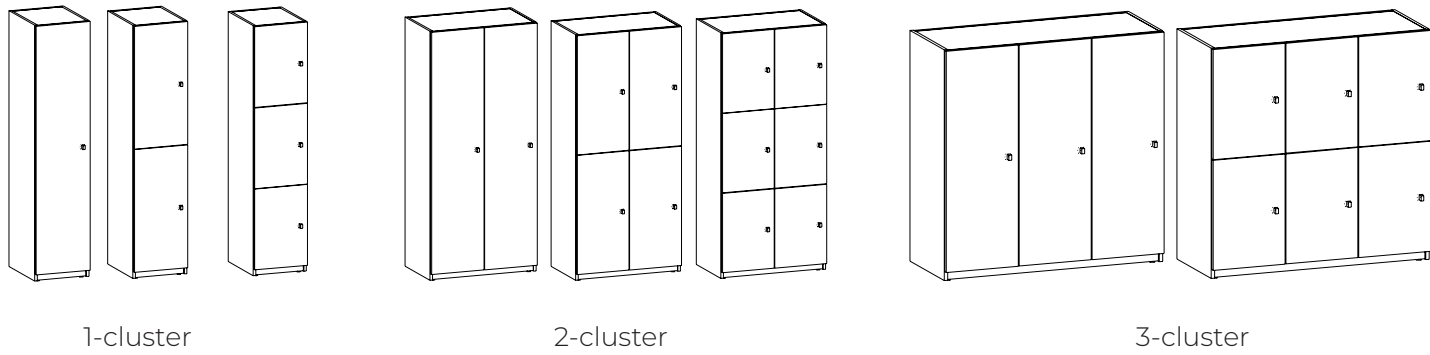

What's Included:

Locker(s) with hasp lock, coat hook.

How to Specify:

Specify laminate for body and door.

Each laminate comes with matching vinyl trim color unless otherwise specified on your purchase order. Refer to the laminate finish card for details.

Choose left hand or right hand. Right hand configuration shown above.

Notes:

Lockers have recessed top. Common top sold separately.

One fixed shelf on single tier lockers 72"H only.

No handle on lockers with hasp lock.

Padlock not included.

Options:

Height:

Width:

Depth:

Laminate color

Code	Price	W (in.)	D (in.)	H (in.)	Weight (kg)	Volume (m³)
Left Hand: 3-cluster						
U-K1H3-413620-L	$2963	36	20	41	145	17.5
U-K1H3-493620-L	$3026	36	20	49	154	20.41
U-K1H3-414820-L	$3083	48	20	41	168	23.33
U-K1H3-494820-L	$3132	48	20	49	173	27.22
U-K2H3-413620-L	$3907	36	20	41	165	17.5
U-K2H3-493620-L	$3941	36	20	49	171	20.41
U-K2H3-414820-L	$3996	48	20	41	180	23.33
U-K2H3-494820-L	$4053	48	20	49	188	27.22

Code	Price	W (in.)	D (in.)	H (in.)	Weight (kg)	Volume (m³)
Right Hand: 3-cluster						
U-K1H3-413620-R	$2963	36	20	41	145	17.5
U-K1H3-493620-R	$3026	36	20	49	154	20.41
U-K1H3-414820-R	$3083	48	20	41	168	23.33
U-K1H3-494820-R	$3132	48	20	49	173	27.22
U-K2H3-413620-R	$3907	36	20	41	165	17.5
U-K2H3-493620-R	$3941	36	20	49	171	20.41
U-K2H3-414820-R	$3996	48	20	41	180	23.33
U-K2H3-494820-R	$4053	48	20	49	188	27.22

Code	Price	W (in.)	D (in.)	H (in.)	Weight (kg)	Volume (m³)
Left Hand: 1-cluster						
U-K1H1-411220-L	$1507	12	20	41	50	5.83
U-K1H1-491220-L	$1548	12	20	49	55	6.81
U-K1H1-721220-L	$1731	12	20	72	65	10
U-K1H1-411620-L	$1547	16	20	41	54	7.78
U-K1H1-491620-L	$1588	16	20	49	59	9.07
U-K1H1-721620-L	$1841	16	20	72	69	13.33
U-K2H1-411220-L	$1841	12	20	41	56	5.83
U-K2H1-491220-L	$1885	12	20	49	61	6.81
U-K2H1-721220-L	$1994	12	20	72	71	10
U-K2H1-411620-L	$1787	16	20	41	60	7.78
U-K2H1-491620-L	$1827	16	20	49	65	9.07
U-K2H1-721620-L	$2130	16	20	72	78	13.33
U-K3H1-721220-L	$2314	12	20	72	85	10
U-K3H1-721620-L	$2374	16	20	72	89	13.33
Left Hand: 2-cluster						
U-K1H2-412420-L	$2464	24	20	41	92	11.67
U-K1H2-492420-L	$2518	24	20	49	100	13.61
U-K1H2-722420-L	$3073	24	20	72	110	30
U-K1H2-413220-L	$2675	32	20	41	98	15.56
U-K1H2-493220-L	$2720	32	20	49	108	18.15
U-K1H2-723220-L	$3323	32	20	72	120	26.67
U-K2H2-412420-L	$2966	24	20	41	101	11.67
U-K2H2-492420-L	$3017	24	20	49	109	13.61
U-K2H2-722420-L	$3431	24	20	72	129	20
U-K2H2-413220-L	$3180	32	20	41	108	15.56
U-K2H2-493220-L	$3225	32	20	49	118	18.15
U-K2H2-723220-L	$3649	32	20	72	128	26.67
U-K3H2-722420-L	$3915	24	20	72	133	20
U-K3H2-723220-L	$4104	32	20	72	138	26.67