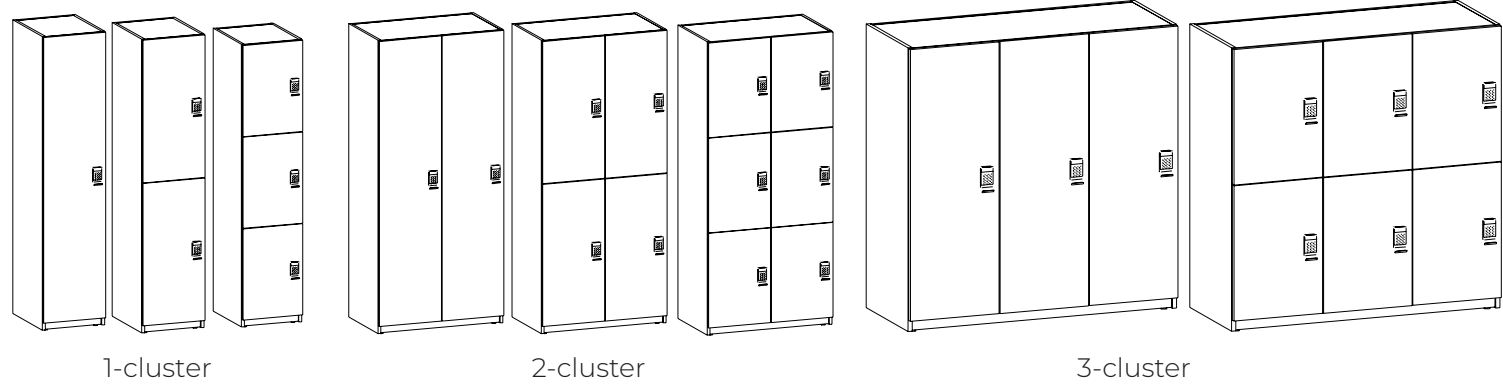

What's Included:

Locker(s) with premium keypad electronic lock, coat hook.

How to Specify:

Specify laminate for body and door.

Each laminate comes with matching vinyl trim color unless otherwise specified on your purchase order. Refer to the laminate finish card for details.

Choose left hand or right hand. Right hand configuration shown above.

Options:

- Height: 41", 49", 72"
- Width: 12", 16", 24", 32", 36", 48"
- Depth: 20"
- Laminate color

Notes:

Lockers have recessed top. Common top sold separately.

One fixed shelf on single tier lockers 72"H only.

Password can be a maximum of 9 digits

3 AA batteries (included) can last 12-15 months

Integrated handle

Reliable battery pack available to keep you running even after power loss

Switch between public and private mode.

U-KP-PWR: Supplemental Power for Kubo Premium E-lock- $51

U-KP-FOB: User Key FOB for Kubo Premium E-lock - $36

Each lock comes with a Master Key FOB.

It is recommended to only keep 2 Master Key FOBs for safety and to purchase User Key Fobs for other users.

Code	Price	W (in.)	D (in.)	H (in.)	Weight (kg)	Volume (m³)
Left Hand: 3-cluster						
U-K1P3-413620-L	$3249	36	20	41	145	17.5
U-K1P3-493620-L	$3311	36	20	49	154	20.42
U-K1P3-414820-L	$3368	48	20	41	168	23.33
U-K1P3-494820-L	$3418	48	20	49	173	27.22
U-K2P3-413620-L	$4411	36	20	41	165	17.5
U-K2P3-493620-L	$4446	36	20	49	171	20.42
U-K2P3-414820-L	$4501	48	20	41	180	23.33
U-K2P3-494820-L	$4558	48	20	49	188	27.22

Code	Price	W (in.)	D (in.)	H (in.)	Weight (kg)	Volume (m³)
Right Hand: 3-cluster						
U-K1P3-413620-R	$3249	36	20	41	145	17.5
U-K1P3-493620-R	$3311	36	20	49	154	20.42
U-K1P3-414820-R	$3368	48	20	41	168	23.33
U-K1P3-494820-R	$3418	48	20	49	173	27.22
U-K2P3-413620-R	$4411	36	20	41	165	17.5
U-K2P3-493620-R	$4446	36	20	49	171	20.42
U-K2P3-414820-R	$4501	48	20	41	180	23.33
U-K2P3-494820-R	$4558	48	20	49	188	27.22