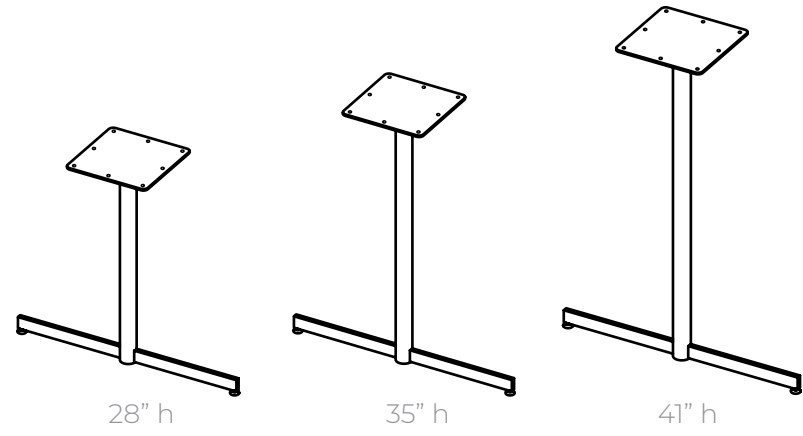

Tables Pricebook
August 2024
Hanna

Hanna tables

| | |
|-------------------|----|
| T base - slim | 58 |
| T base - tubular | 60 |
| X base - slim | 62 |
| X base - tubular | 64 |
| super ellipse top | 66 |
| round top | 68 |
| squircle top | 70 |
| rectangular top | 72 |
| square top | 74 |