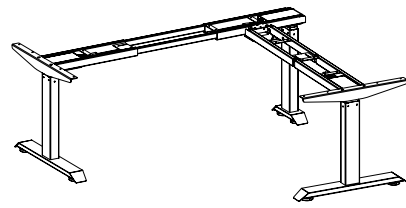

Notes:

Worksurface is 1-inch thick.

All worksurfaces have 2mm vinyl edge trim.

Low pressure laminate is available on the top surface of a worksurface.

Table height can be adjusted to 25.5" from the ground and raised to a maximum height of 51" from the ground.

Load capacity of 350lb with worksurface.

Modesty size is adjusted to incorporate Volley height adjustable table enclosures

Options:

| | | | |
|----------------------|-------------------------|-------|-------|
| Width | 60", 66", 72", 78", 84" | | |
| Depth | 24", 30" | | |
| Worksurface Laminate | laminate color | | |
| Leg color | silver | white | black |

5 sided height adjustable table- curved

5 sided height adjustable table- 90 degree

5 sided base

5 sided surface - curved

5 sided surface - 90 degree

What's Included:

Unitized Volley tables (1) with one grommet (1), a set of height adjustable supports (1) and one digital height display unit (1).