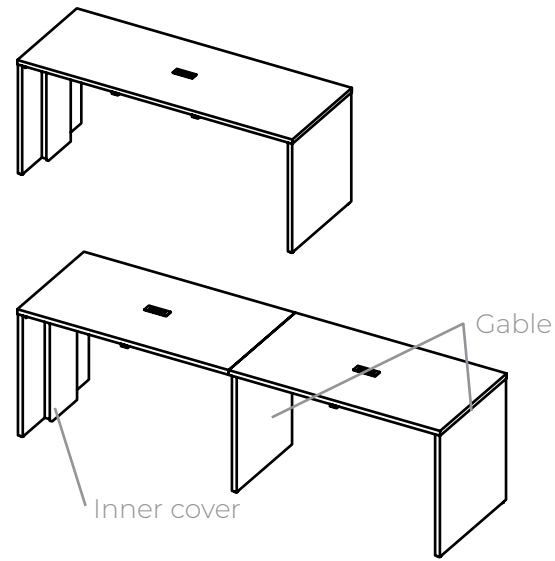

What's Included:

- 1.5" laminate top & gables.
- Aluminum bridge under structure.

How to Specify:

- Gables and tops are to be selected from 1.5" laminate selection.
- Inner covers November match the tops and gables or can be selected from a contrasting finish.
- All metal components have an unified finish.
- Laminates surface will automatically come with matching configured trim unless otherwise specified.

Notes:

- Sizes between 60"-96" come as a one-piece top.
- Sizes between 108"-144" come as a two-piece top.
- Tables longer than 96" come with a mid-gable.
- Tops between 60"-96" come with one flush surface power unit consisting of 2 power & 2 USB.
- Tops from 108"-144" come with two power units, consisting of 2 power & 2 USB.
- When choosing optional side-mounted USB:
  - Tables without mid-legs have 4 USB power modules.
  - Up to 4 side mount USB units can be connected to one hub.

Options:

Width	60", 72", 84", 96", 108", 120", 144"
Depth	30", 36", 42"
Outershell	Laminate Color
Inner Cover	Laminate Color
Metal Accent	Color

Code	Price	Height (in)	Width (in)	Depth (in)	Volume (ft³)	Weight (lb)
R-PT2P-6030	6489	42	60	30	5	72
R-PT2P-7230	6580	42	72	30	6	86.4
R-PT2P-8430	6673	42	84	30	7	100.8
R-PT2P-9630	6767	42	96	30	8	115.2
R-PT2P-6036	6493	42	60	36	6	86.4
R-PT2P-7236	6585	42	72	36	7.2	103.68
R-PT2P-8436	6679	42	84	36	8.4	120.96
R-PT2P-9636	6770	42	96	36	9.6	138.24
R-PT2P-10836	10101	42	108	36	10.8	155.52
R-PT2P-12036	10193	42	120	36	12	172.8
R-PT2P-13236	10285	42	132	36	13.2	190.08
R-PT2P-14436	10376	42	144	36	14.4	207.36
R-PT2P-7242	6589	42	72	42	8.4	120.96
R-PT2P-8442	6681	42	84	42	9.8	141.12
R-PT2P-9642	6772	42	96	42	11.2	161.28
R-PT2P-10842	10105	42	108	42	12.6	181.44
R-PT2P-12042	10197	42	120	42	14	201.6
R-PT2P-13242	10288	42	132	42	15.4	221.76
R-PT2P-14442	10378	42	144	42	16.8	241.92