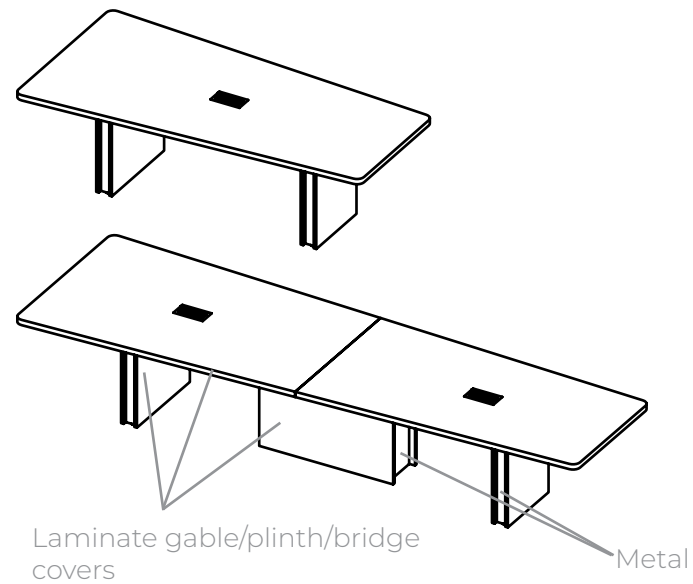

What's Included:

- Steel bridge under structure.
- 1.5" thick laminate top plinth + gable covers.
- Two metal gables with removable laminate covers for wire management.
- Under bridge cover conceals all wires.
- Sizes 108" and 240" come with a horizontal plinth with fixed laminate covers + removable metal insert.

How to Specify:

- Laminate comes with automatically matching vinyl trim unless otherwise specified.
- Metal accent color.
- Plinth laminates and gable covers can match or contrast the chosen top color.
- Metal Gables, bridge, and plinth side covers are painted in matching powder paint color.

Options:

Width	72", 84", 96", 108", 120", 132", 144", 156", 168", 180", 192", 204", 216", 228", 240"
Depth	36", 42", 48", 60"
Worksurface Laminate Color	
Gable + Plinth Laminate Color	
Metal Accent Color	

Code	Price	Height (in)	Width (in)	Depth (in)	Volume (ft³)	Weight (lb)
R-BV1E-7236	4056	29.5	72	36	5.04	72.58
R-BV1E-8436	4248	29.5	84	36	5.88	84.67
R-BV1E-9636	4397	29.5	96	36	6.72	96.77
R-BV1E-7242	4360	29.5	72	42	5.88	84.67
R-BV1E-8442	4511	29.5	84	42	6.86	98.78
R-BV1E-9642	4667	29.5	96	42	7.84	112.9
R-BV1E-10842	4826	29.5	108	42	8.82	127.01
R-BV1E-12042	4990	29.5	120	42	9.8	141.12
R-BV1E-8448	4705	29.5	84	48	7.84	112.9
R-BV1E-9648	4822	29.5	96	48	8.96	129.02
R-BV1E-10848	7397	29.5	108	48	10.08	145.15
R-BV1E-12048	7606	29.5	120	48	11.2	161.28
R-BV1E-13248	8256	29.5	132	48	12.32	177.41
R-BV1E-14448	8481	29.5	144	48	13.44	193.54
R-BV1E-15648	8700	29.5	156	48	14.56	209.66
R-BV1E-16848	9188	29.5	168	48	15.68	225.79
R-BV1E-18048	9277	29.5	180	48	16.8	241.92
R-BV1E-19248	9362	29.5	192	48	17.92	258.05
R-BV1E-20448	12282	29.5	204	48	19.04	274.18
R-BV1E-21648	12419	29.5	216	48	20.16	290.3
R-BV1E-22848	12707	29.5	228	48	21.28	306.43
R-BV1E-24048	13250	29.5	240	48	22.4	322.56
R-BV1E-10860	8500	29.5	108	60	12.6	181.44
R-BV1E-12060	8751	29.5	120	60	14	201.6
R-BV1E-13260	9004	29.5	132	60	15.4	221.76
R-BV1E-14460	9264	29.5	144	60	16.8	241.92
R-BV1E-15660	9518	29.5	156	60	18.2	262.08
R-BV1E-16860	9770	29.5	168	60	19.6	282.24
R-BV1E-18060	10027	29.5	180	60	21	302.4
R-BV1E-19260	10282	29.5	192	60	22.4	322.56
R-BV1E-20460	13353	29.5	204	60	23.8	342.72
R-BV1E-21660	13518	29.5	216	60	25.2	362.88
R-BV1E-22860	13838	29.5	228	60	26.6	383.04
R-BV1E-24060	14159	29.5	240	60	28	403.2