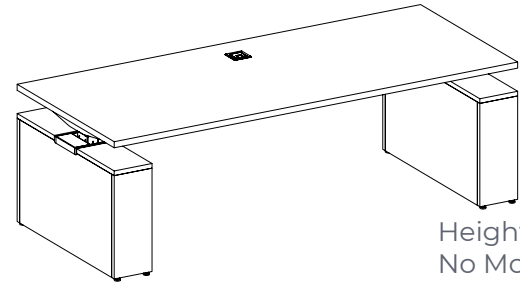

Height Adjustable Table, w/Box Enclosure, w/Grommet, No Modesty

What's Included:

HAT table, box enclosure, grommet

How to Specify:

Edge color will default to match the surface color of the worksurface unless otherwise specified.

Grommet can be specified in silver or white.

Enclosure comes with automatically matching worksurface laminate unless otherwise specified.

HAT leg can be specified in silver, black or white.

Notes:

Worksurface is 1-inch thick.

All worksurfaces have 2mm vinyl edge trim.

Low pressure laminate is available on the top surface of a worksurface.

Table height can be adjusted to 25.5" from the ground and raised to a maximum height of 51" from the ground.

Load capacity of 350lb with worksurface.

Options:

Width	60", 66", 72", 78", 84"		
Depth	24", 30"		
Worksurface Laminate	laminate color		
Leg color	silver	white	black

Code	Price	H Range (in)	W (in)	D (in)
R-HABT-6024-N	3652	25.5 - 51	60	24
R-HABT-6624-N	3654	25.5 - 51	66	24
R-HABT-7224-N	3730	25.5 - 51	72	24
R-HABT-7824-N	3764	25.5 - 51	78	24
R-HABT-8424-N	3766	25.5 - 51	84	24
R-HABT-6030-N	3660	25.5 - 51	60	30
R-HABT-6630-N	3662	25.5 - 51	66	30
R-HABT-7230-N	3737	25.5 - 51	72	30
R-HABT-7830-N	3771	25.5 - 51	78	30
R-HABT-8430-N	3774	25.5 - 51	84	30