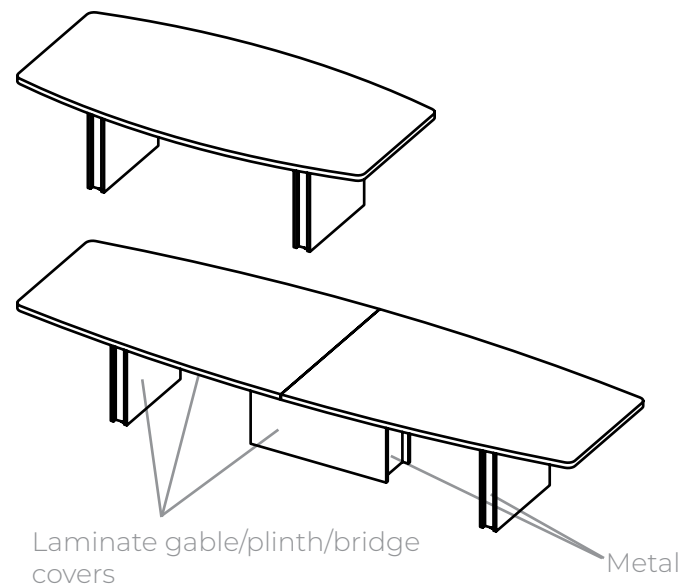

What's Included:

- Steel bridge under structure.
- 1.5" thick laminate top plinth + gable covers.
- Two metal gables with removable laminate covers for wire management.
- Under bridge cover conceals all wires.
- Sizes 108" and 240" come with a horizontal plinth with fixed laminate covers + removable metal insert.

How to Specify:

- Laminate comes with automatically matching vinyl trim unless otherwise specified.
- Metal accent color.
- Plinth laminates and gable covers can match or contrast the chosen top color.
- Metal Gables, bridge, and plinth side covers are painted in matching powder paint color.

Options:

Width	72", 84", 96", 108", 120", 132", 144", 156", 168", 180", 192", 204", 216", 228", 240"
Depth	36", 42", 48", 60"
Worksurface Laminate Color	
Gable + Plinth Laminate Color	
Metal Accent Color	

Code	Price	Height (in)	Width (in)	Depth (in)	Volume (ft³)	Weight (lb)
R-BB1N-7236	2714	29.5	72	36	5.04	72.58
R-BB1N-8436	2905	29.5	84	36	5.88	84.67
R-BB1N-9636	3054	29.5	96	36	6.72	96.77
R-BB1N-7242	3017	29.5	72	42	5.88	84.67
R-BB1N-8442	3168	29.5	84	42	6.86	98.78
R-BB1N-9642	3323	29.5	96	42	7.84	112.9
R-BB1N-10842	3484	29.5	108	42	8.82	127.01
R-BB1N-12042	3646	29.5	120	42	9.8	141.12
R-BB1N-8448	3361	29.5	84	48	7.84	112.9
R-BB1N-9648	3477	29.5	96	48	8.96	129.02
R-BB1N-10848	4711	29.5	108	48	10.08	145.15
R-BB1N-12048	4919	29.5	120	48	11.2	161.28
R-BB1N-13248	5420	29.5	132	48	12.32	177.41
R-BB1N-14448	5643	29.5	144	48	13.44	193.54
R-BB1N-15648	5864	29.5	156	48	14.56	209.66
R-BB1N-16848	6350	29.5	168	48	15.68	225.79
R-BB1N-18048	6438	29.5	180	48	16.8	241.92
R-BB1N-19248	6524	29.5	192	48	17.92	258.05
R-BB1N-20448	8172	29.5	204	48	19.04	274.18
R-BB1N-21648	8406	29.5	216	48	20.16	290.3
R-BB1N-22848	8637	29.5	228	48	21.28	306.43
R-BB1N-24048	9118	29.5	240	48	22.4	322.56
R-BB1N-10860	5661	29.5	108	60	12.6	181.44
R-BB1N-12060	5912	29.5	120	60	14	201.6
R-BB1N-13260	6166	29.5	132	60	15.4	221.76
R-BB1N-14460	6425	29.5	144	60	16.8	241.92
R-BB1N-15660	6681	29.5	156	60	18.2	262.08
R-BB1N-16860	6930	29.5	168	60	19.6	282.24
R-BB1N-18060	7191	29.5	180	60	21	302.4
R-BB1N-19260	7441	29.5	192	60	22.4	322.56
R-BB1N-20460	9207	29.5	204	60	23.8	342.72
R-BB1N-21660	9474	29.5	216	60	25.2	362.88
R-BB1N-22860	9735	29.5	228	60	26.6	383.04
R-BB1N-24060	9992	29.5	240	60	28	403.2