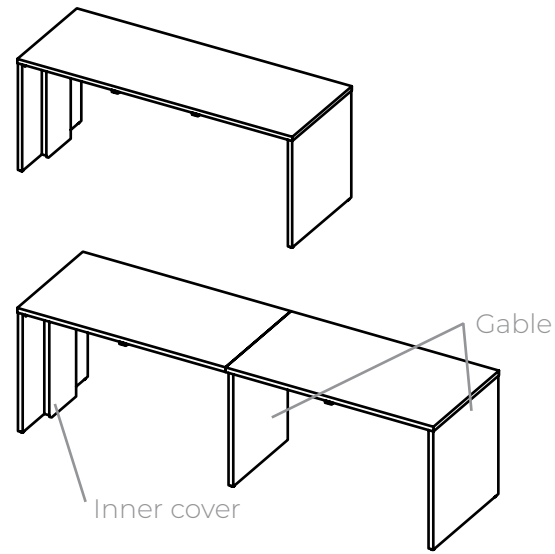

What's Included:

- 1.5" laminate top & gables.
- Aluminum bridge under structure.

How to Specify:

- Gables and tops are to be selected from 1.5" laminate selection.
- Inner covers November match the tops and gables or can be selected from a contrasting finish.
- All metal components have an unified finish.
- Laminates surface will automatically come with matching configured trim unless otherwise specified.

Notes:

- Sizes between 60"-96" come as a one-piece top.
- Sizes between 108"-144" come as a two-piece top.
- Tables longer than 96" come with a mid-gable.

Options:

Width	60", 72", 84", 96", 108", 120", 144"
Depth	30", 36", 42"
Outershell	Laminate Color
Inner Cover	Laminate Color
Metal Accent	Color

Code	Price	Height (in)	Width (in)	Depth (in)	Volume (ft³)	Weight (lb)
R-PT2N-6030	5665	42	60	30	5	72
R-PT2N-7230	5749	42	72	30	6	86.4
R-PT2N-8430	5793	42	84	30	7	100.8
R-PT2N-9630	5878	42	96	30	8	115.2
R-PT2N-6036	5667	42	60	36	6	86.4
R-PT2N-7236	5753	42	72	36	7.2	103.68
R-PT2N-8436	5795	42	84	36	8.4	120.96
R-PT2N-9636	5881	42	96	36	9.6	138.24
R-PT2N-10836	8668	42	108	36	10.8	155.52
R-PT2N-12036	8760	42	120	36	12	172.8
R-PT2N-13236	8850	42	132	36	13.2	190.08
R-PT2N-14436	8941	42	144	36	14.4	207.36
R-PT2N-7242	5756	42	72	42	8.4	120.96
R-PT2N-8442	5797	42	84	42	9.8	141.12
R-PT2N-9642	5884	42	96	42	11.2	161.28
R-PT2N-10842	8674	42	108	42	12.6	181.44
R-PT2N-12042	8767	42	120	42	14	201.6
R-PT2N-13242	8854	42	132	42	15.4	221.76
R-PT2N-14442	8946	42	144	42	16.8	241.92