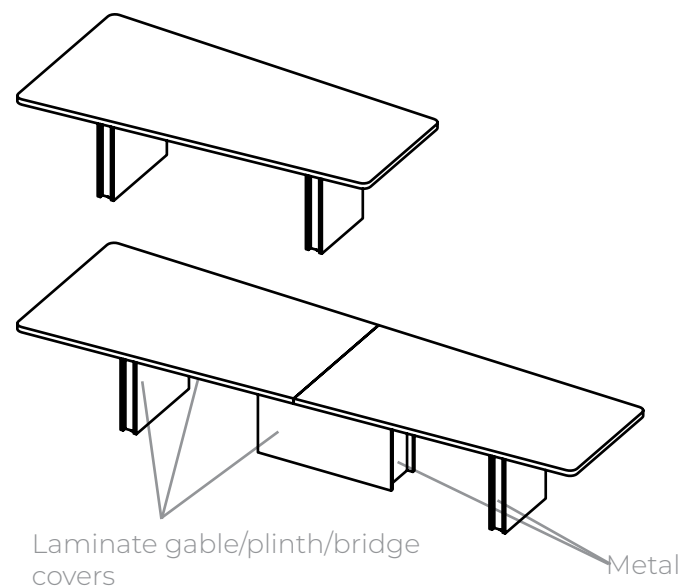

What's Included:

- Steel bridge under structure.
- 1.5" thick laminate top plinth + gable covers.
- Two metal gables with removable laminate covers for wire management.
- Under bridge cover conceals all wires.
- Sizes 108" and 240" come with a horizontal plinth with fixed laminate covers + removable metal insert.

How to Specify:

- Laminate comes with automatically matching vinyl trim unless otherwise specified.
- Metal accent color.
- Plinth laminates and gable covers can match or contrast the chosen top color.
- Metal Gables, bridge, and plinth side covers are painted in matching powder paint color.

Options:

Width	72", 84", 96", 108", 120", 132", 144", 156", 168", 180", 192", 204", 216", 228", 240"
Depth	36", 42", 48", 60"
Worksurface Laminate Color	
Gable + Plinth Laminate Color	
Metal Accent Color	

Code	Price	Height (in)	Width (in)	Depth (in)	Volume (ft³)	Weight (lb)
R-BV1N-7236	2714	29.5	72	36	5.04	72.58
R-BV1N-8436	2905	29.5	84	36	5.88	84.67
R-BV1N-9636	3054	29.5	96	36	6.72	96.77
R-BV1N-7242	3017	29.5	72	42	5.88	84.67
R-BV1N-8442	3168	29.5	84	42	6.86	98.78
R-BV1N-9642	3323	29.5	96	42	7.84	112.9
R-BV1N-10842	3484	29.5	108	42	8.82	127.01
R-BV1N-12042	3646	29.5	120	42	9.8	141.12
R-BV1N-8448	3361	29.5	84	48	7.84	112.9
R-BV1N-9648	3477	29.5	96	48	8.96	129.02
R-BV1N-10848	4711	29.5	108	48	10.08	145.15
R-BV1N-12048	4919	29.5	120	48	11.2	161.28
R-BV1N-13248	5420	29.5	132	48	12.32	177.41
R-BV1N-14448	5643	29.5	144	48	13.44	193.54
R-BV1N-15648	5864	29.5	156	48	14.56	209.66
R-BV1N-16848	6350	29.5	168	48	15.68	225.79
R-BV1N-18048	6438	29.5	180	48	16.8	241.92
R-BV1N-19248	6524	29.5	192	48	17.92	258.05
R-BV1N-20448	8172	29.5	204	48	19.04	274.18
R-BV1N-21648	8406	29.5	216	48	20.16	290.3
R-BV1N-22848	8637	29.5	228	48	21.28	306.43
R-BV1N-24048	9118	29.5	240	48	22.4	322.56
R-BV1N-10860	5661	29.5	108	60	12.6	181.44
R-BV1N-12060	5912	29.5	120	60	14	201.6
R-BV1N-13260	6166	29.5	132	60	15.4	221.76
R-BV1N-14460	6425	29.5	144	60	16.8	241.92
R-BV1N-15660	6681	29.5	156	60	18.2	262.08
R-BV1N-16860	6930	29.5	168	60	19.6	282.24
R-BV1N-18060	7191	29.5	180	60	21	302.4
R-BV1N-19260	7441	29.5	192	60	22.4	322.56
R-BV1N-20460	9207	29.5	204	60	23.8	342.72
R-BV1N-21660	9474	29.5	216	60	25.2	362.88
R-BV1N-22860	9735	29.5	228	60	26.6	383.04
R-BV1N-24060	9992	29.5	240	60	28	403.2