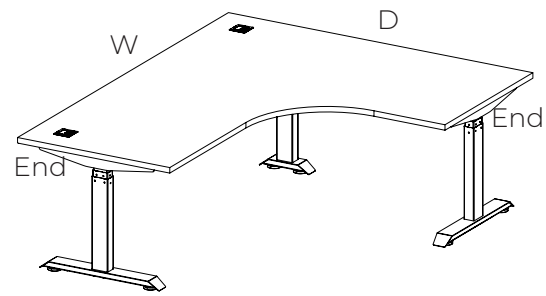

unitized height adjustable table - curved left hand version shown