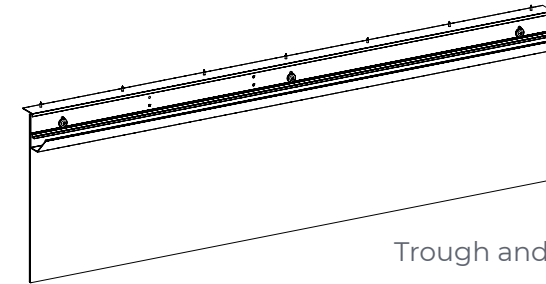

Trough and trough mounted modesty

What's Included:

Trough and trough mounted modesty for Volley height adjustable table

How to Specify:

Modesty can be specified in frosted acrylic or laminate.

Laminate modesty will default to match the worksurface color unless otherwise specified.

Notes:

Modesty size is adjusted to incorporate Volley height adjustable table enclosures

Options:

Width	46", 52", 58", 64", 70"
Modesty	frosted acrylic or laminate color

Code	Price	H (in)	W (in)
Laminate Modesty			
R-HMOD-6021	571	21	46
R-HMOD-6621	583	21	52
R-HMOD-7221	626	21	58
R-HMOD-7821	674	21	64
R-HMOD-8421	686	21	70
Frosted Acrylic Modesty			
R-HMOD-6021-F	868	21	46
R-HMOD-6621-F	963	21	52
R-HMOD-7221-F	992	21	58
R-HMOD-7821-F	1216	21	64
R-HMOD-8421-F	1220	21	70