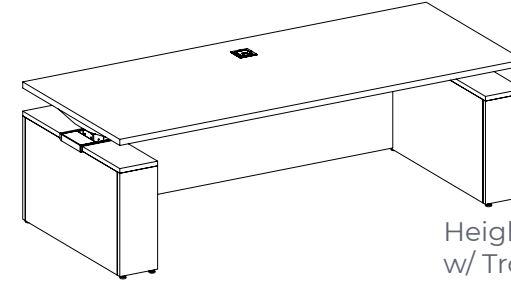

Height Adjustable Table, w/Box Enclosure, w/Grommet, w/ Trough & Modesty, 1" Top

What's Included:

HAT table, box enclosure, grommet, modesty

How to Specify:

Edge color will default to match the surface color of the worksurface unless otherwise specified.

Grommet can be specified in silver or white.

Enclosure comes with automatically matching worksurface laminate unless otherwise specified.

HAT leg can be specified in silver, black or white.

Modesty can be specified in frost acrylic or laminate. Laminate modesty will default to match the worksurface colour unless otherwise specified.

Notes:

Worksurface is 1-inch thick.

All worksurfaces have 2mm vinyl edge trim.

Low pressure laminate is available on the top surface of a worksurface.

Table height can be adjusted to 25.5" from the ground and raised to a maximum height of 51" from the ground.

Load capacity of 350lb with worksurface.

Modesty size is adjusted to incorporate Volley height adjustable table enclosures

Options:

Width	60", 66", 72", 78", 84"		
Depth	24", 30"		
Worksurface Laminate	laminate color		
Leg color	silver	white	black

Code	Price	H Range (in)	W (in)	D (in)
R-HABT-6024-M	4225	25.5 - 51	60	24
R-HABT-6624-M	4239	25.5 - 51	66	24
R-HABT-7224-M	4358	25.5 - 51	72	24
R-HABT-7824-M	4440	25.5 - 51	78	24
R-HABT-8424-M	4453	25.5 - 51	84	24
R-HABT-6030-M	4232	25.5 - 51	60	30
R-HABT-6630-M	4246	25.5 - 51	66	30
R-HABT-7230-M	4365	25.5 - 51	72	30
R-HABT-7830-M	4447	25.5 - 51	78	30
R-HABT-8430-M	4461	25.5 - 51	84	30