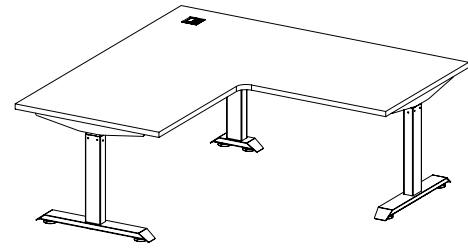

Notes:

Worksurface is 1-inch thick.

All worksurfaces have 2mm vinyl edge trim.

Low pressure laminate is available on the top surface of a worksurface.

Table height can be adjusted to 25.5" from the ground and raised to a maximum height of 51" from the ground.

Load capacity of 350lb with worksurface.

Modesty size is adjusted to incorporate Volley height adjustable table enclosures

Options:

| | | | |
|----------------------|-------------------------|-------|-------|
| Width | 60", 66", 72", 78", 84" | | |
| Depth | 24", 30" | | |
| Worksurface Laminate | laminate color | | |
| Leg color | silver | white | black |

5 sided height adjustable table- curved

5 sided height adjustable table- 90 degree

5 sided base

5 sided surface - curved

5 sided surface - 90 degree

What's Included:

Unitized Volley tables (1) with one grommet (1), a set of height adjustable supports (1) and one digital height display unit (1).