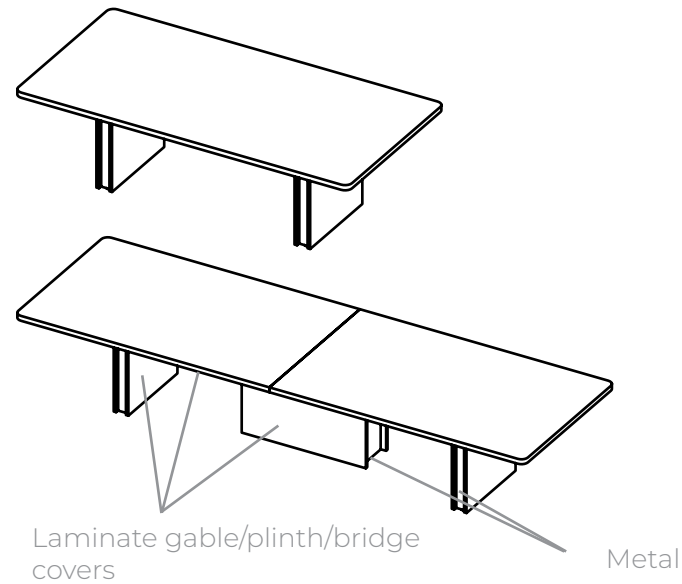

What's Included:

- Steel bridge under structure.
- 1.5" thick laminate top plinth + gable covers.
- Two metal gables with removable laminate covers for wire management.
- Under bridge cover conceals all wires.
- Sizes 108" and 240" come with a horizontal plinth with fixed laminate covers + removable metal insert.

How to Specify:

- Laminate comes with automatically matching vinyl trim unless otherwise specified.
- Metal accent color.
- Plinth laminates and gable covers can match or contrast the chosen top color.
- Metal Gables, bridge, and plinth side covers are painted in matching powder paint color.

Options:

Width	72", 84", 96", 108", 120", 132", 144", 156", 168", 180", 192", 204", 216", 228", 240"
Depth	36", 42", 48", 60"
Worksurface Laminate Color	
Gable + Plinth Laminate Color	
Metal Accent Color	

Code	Price	Height (in)	Width (in)	Depth (in)	Volume (ft³)	Weight (lb)
R-BS1N-7236	2714	29.5	72	36	5.04	72.58
R-BS1N-8436	2905	29.5	84	36	5.88	84.67
R-BS1N-9636	3054	29.5	96	36	6.72	96.77
R-BS1N-7242	3017	29.5	72	42	5.88	84.67
R-BS1N-8442	3168	29.5	84	42	6.86	98.78
R-BS1N-9642	3323	29.5	96	42	7.84	112.9
R-BS1N-10842	3484	29.5	108	42	8.82	127.01
R-BS1N-12042	3646	29.5	120	42	9.8	141.12
R-BS1N-8448	3361	29.5	84	48	7.84	112.9
R-BS1N-9648	3477	29.5	96	48	8.96	129.02
R-BS1N-10848	4711	29.5	108	48	10.08	145.15
R-BS1N-12048	4919	29.5	120	48	11.2	161.28
R-BS1N-13248	5420	29.5	132	48	12.32	177.41
R-BS1N-14448	5643	29.5	144	48	13.44	193.54
R-BS1N-15648	5864	29.5	156	48	14.56	209.66
R-BS1N-16848	6350	29.5	168	48	15.68	225.79
R-BS1N-18048	6438	29.5	180	48	16.8	241.92
R-BS1N-19248	6524	29.5	192	48	17.92	258.05
R-BS1N-20448	8172	29.5	204	48	19.04	274.18
R-BS1N-21648	8406	29.5	216	48	20.16	290.3
R-BS1N-22848	8637	29.5	228	48	21.28	306.43
R-BS1N-24048	9118	29.5	240	48	22.4	322.56
R-BS1N-10860	5661	29.5	108	60	12.6	181.44
R-BS1N-12060	5912	29.5	120	60	14	201.6
R-BS1N-13260	6166	29.5	132	60	15.4	221.76
R-BS1N-14460	6425	29.5	144	60	16.8	241.92
R-BS1N-15660	6681	29.5	156	60	18.2	262.08
R-BS1N-16860	6930	29.5	168	60	19.6	282.24
R-BS1N-18060	7191	29.5	180	60	21	302.4
R-BS1N-19260	7441	29.5	192	60	22.4	322.56
R-BS1N-20460	9207	29.5	204	60	23.8	342.72
R-BS1N-21660	9474	29.5	216	60	25.2	362.88
R-BS1N-22860	9735	29.5	228	60	26.6	383.04
R-BS1N-24060	9992	29.5	240	60	28	403.2