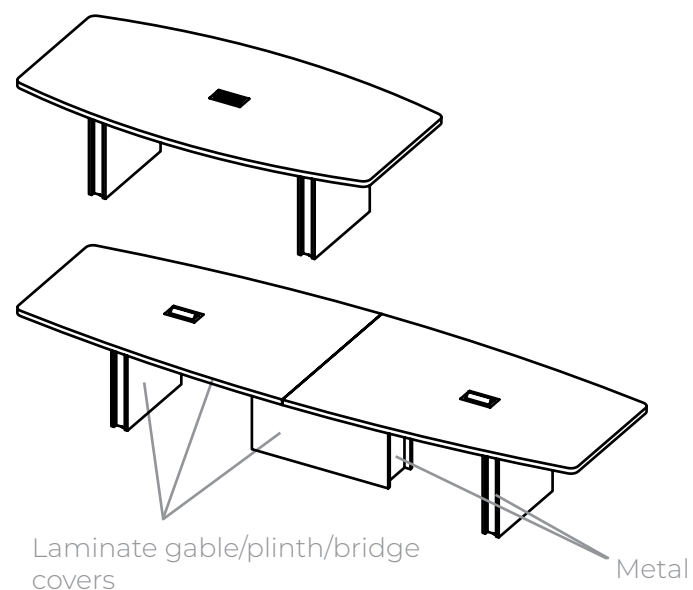

What's Included:

- Steel bridge under structure.
- 1.5" thick laminate top plinth + gable covers.
- Two metal gables with removable laminate covers for wire management.
- Under bridge cover conceals all wires.
- Sizes 108" and 240" come with a horizontal plinth with fixed laminate covers + removable metal insert.

How to Specify:

- Laminate comes with automatically matching vinyl trim unless otherwise specified.
- Metal accent color.
- Plinth laminates and gable covers can match or contrast the chosen top color.
- Metal Gables, bridge, and plinth side covers are painted in matching powder paint color.

Options:

Width	72", 84", 96", 108", 120", 132", 144", 156", 168", 180", 192", 204", 216", 228", 240"
Depth	36", 42", 48", 60"
Worksurface Laminate Color	
Gable + Plinth Laminate Color	
Metal Accent Color	

Code	Price	Height (in)	Width (in)	Depth (in)	Volume (ft³)	Weight (lb)
R-BB1E-7236	4056	29.5	72	36	5.04	72.58
R-BB1E-8436	4248	29.5	84	36	5.88	84.67
R-BB1E-9636	4397	29.5	96	36	6.72	96.77
R-BB1E-7242	4360	29.5	72	42	5.88	84.67
R-BB1E-8442	4511	29.5	84	42	6.86	98.78
R-BB1E-9642	4667	29.5	96	42	7.84	112.9
R-BB1E-10842	4826	29.5	108	42	8.82	127.01
R-BB1E-12042	4990	29.5	120	42	9.8	141.12
R-BB1E-8448	4705	29.5	84	48	7.84	112.9
R-BB1E-9648	4822	29.5	96	48	8.96	129.02
R-BB1E-10848	7397	29.5	108	48	10.08	145.15
R-BB1E-12048	7606	29.5	120	48	11.2	161.28
R-BB1E-13248	8256	29.5	132	48	12.32	177.41
R-BB1E-14448	8481	29.5	144	48	13.44	193.54
R-BB1E-15648	8700	29.5	156	48	14.56	209.66
R-BB1E-16848	9188	29.5	168	48	15.68	225.79
R-BB1E-18048	9277	29.5	180	48	16.8	241.92
R-BB1E-19248	9362	29.5	192	48	17.92	258.05
R-BB1E-20448	12282	29.5	204	48	19.04	274.18
R-BB1E-21648	12419	29.5	216	48	20.16	290.3
R-BB1E-22848	12707	29.5	228	48	21.28	306.43
R-BB1E-24048	13250	29.5	240	48	22.4	322.56
R-BB1E-10860	8500	29.5	108	60	12.6	181.44
R-BB1E-12060	8751	29.5	120	60	14	201.6
R-BB1E-13260	9004	29.5	132	60	15.4	221.76
R-BB1E-14460	9264	29.5	144	60	16.8	241.92
R-BB1E-15660	9518	29.5	156	60	18.2	262.08
R-BB1E-16860	9770	29.5	168	60	19.6	282.24
R-BB1E-18060	10027	29.5	180	60	21	302.4
R-BB1E-19260	10282	29.5	192	60	22.4	322.56
R-BB1E-20460	13353	29.5	204	60	23.8	342.72
R-BB1E-21660	13518	29.5	216	60	25.2	362.88
R-BB1E-22860	13838	29.5	228	60	26.6	383.04
R-BB1E-24060	14159	29.5	240	60	28	403.2