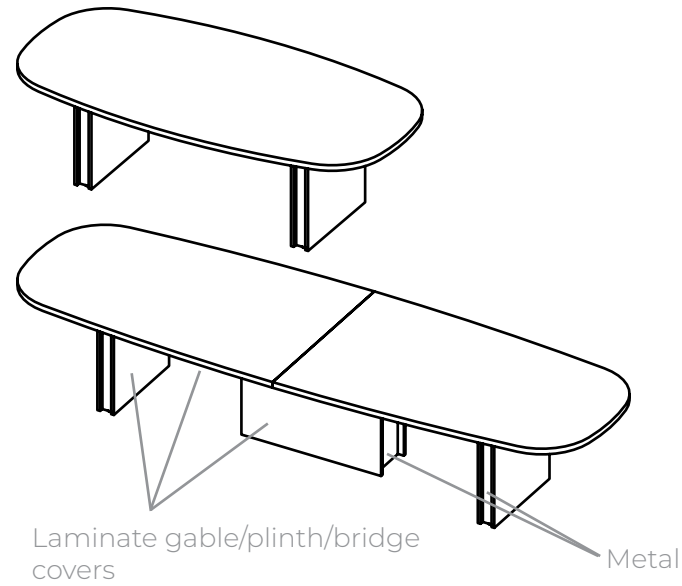

What's Included:

- Steel bridge under structure.
- 1.5" thick laminate top plinth + gable covers.
- Two metal gables with removable laminate covers for wire management.
- Under bridge cover conceals all wires.
- Sizes 108" and 240" come with a horizontal plinth with fixed laminate covers + removable metal insert.

How to Specify:

- Laminate comes with automatically matching vinyl trim unless otherwise specified.
- Metal accent color.
- Plinth laminates and gable covers can match or contrast the chosen top color.
- Metal Gables, bridge, and plinth side covers are painted in matching powder paint color.

Options:

Width	72", 84", 96", 108", 120", 132", 144", 156", 168", 180", 192", 204", 216", 228", 240"
Depth	36", 42", 48", 60"
Worksurface Laminate Color	
Gable + Plinth	Laminate Color
Metal Accent Color	

Code	Price	Height (in)	Width (in)	Depth (in)	Volume (ft³)	Weight (lb)
R-BE1N-7236	2714	29.5	72	36	5.04	72.58
R-BE1N-8436	2905	29.5	84	36	5.88	84.67
R-BE1N-9636	3054	29.5	96	36	6.72	96.77
R-BE1N-7242	3017	29.5	72	42	5.88	84.67
R-BE1N-8442	3168	29.5	84	42	6.86	98.78
R-BE1N-9642	3323	29.5	96	42	7.84	112.9
R-BE1N-10842	3484	29.5	108	42	8.82	127.01
R-BE1N-12042	3646	29.5	120	42	9.8	141.12
R-BE1N-8448	3361	29.5	84	48	7.84	112.9
R-BE1N-9648	3477	29.5	96	48	8.96	129.02
R-BE1N-10848	4711	29.5	108	48	10.08	145.15
R-BE1N-12048	4919	29.5	120	48	11.2	161.28
R-BE1N-13248	5420	29.5	132	48	12.32	177.41
R-BE1N-14448	5643	29.5	144	48	13.44	193.54
R-BE1N-15648	5864	29.5	156	48	14.56	209.66
R-BE1N-16848	6350	29.5	168	48	15.68	225.79
R-BE1N-18048	6438	29.5	180	48	16.8	241.92
R-BE1N-19248	6524	29.5	192	48	17.92	258.05
R-BE1N-20448	8172	29.5	204	48	19.04	274.18
R-BE1N-21648	8406	29.5	216	48	20.16	290.3
R-BE1N-22848	8637	29.5	228	48	21.28	306.43
R-BE1N-24048	9118	29.5	240	48	22.4	322.56
R-BE1N-10860	5661	29.5	108	60	12.6	181.44
R-BE1N-12060	5912	29.5	120	60	14	201.6
R-BE1N-13260	6166	29.5	132	60	15.4	221.76
R-BE1N-14460	6425	29.5	144	60	16.8	241.92
R-BE1N-15660	6681	29.5	156	60	18.2	262.08
R-BE1N-16860	6930	29.5	168	60	19.6	282.24
R-BE1N-18060	7191	29.5	180	60	21	302.4
R-BE1N-19260	7441	29.5	192	60	22.4	322.56
R-BE1N-20460	9207	29.5	204	60	23.8	342.72
R-BE1N-21660	9474	29.5	216	60	25.2	362.88
R-BE1N-22860	9735	29.5	228	60	26.6	383.04
R-BE1N-24060	9992	29.5	240	60	28	403.2