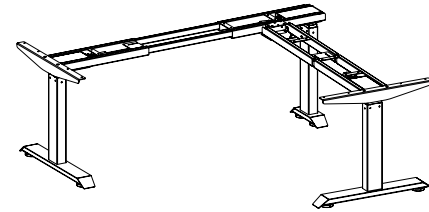

unitized height adjustable table - curved left hand version shown

unitized height adjustable table - 90 degree left hand version shown

unitized surface - curved -left hand version shown

unitized surface- 90 degree - right hand version shown

unitized base

What's Included:

Unitized Volley tables (1) with two grommets (2) a set of height adjustable supports (1) and one digital height display unit (1).

How to Specify:

Grommet can be specified in silver or white.