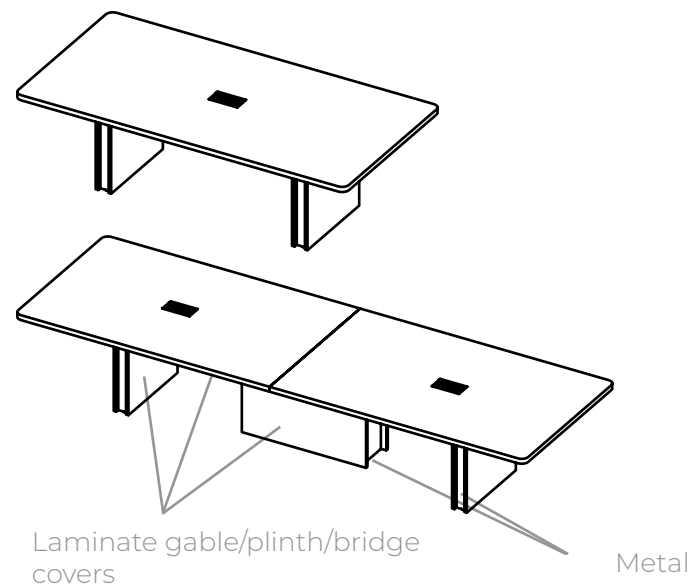

What's Included:

- Steel bridge under structure.
- 1.5" thick laminate top plinth + gable covers.
- Two metal gables with removable laminate covers for wire management.
- Under bridge cover conceals all wires.
- Sizes 108" and 240" come with a horizontal plinth with fixed laminate covers + removable metal insert.

How to Specify:

- Laminate comes with automatically matching vinyl trim unless otherwise specified.
- Metal accent color.
- Plinth laminates and gable covers can match or contrast the chosen top color.
- Metal Gables, bridge, and plinth side covers are painted in matching powder paint color.

Options:

Width	72", 84", 96", 108", 120", 132", 144", 156", 168", 180", 192", 204", 216", 228", 240"
Depth	36", 42", 48", 60"
Worksurface Laminate Color	
Gable + Plinth Laminate Color	
Metal Accent Color	

Code	Price	Height (in)	Width (in)	Depth (in)	Volume (ft³)	Weight (lb)
R-BS1E-7236	4056	29.5	72	36	5.04	72.58
R-BS1E-8436	4248	29.5	84	36	5.88	84.67
R-BS1E-9636	4397	29.5	96	36	6.72	96.77
R-BS1E-7242	4360	29.5	72	42	5.88	84.67
R-BS1E-8442	4511	29.5	84	42	6.86	98.78
R-BS1E-9642	4667	29.5	96	42	7.84	112.9
R-BS1E-10842	4826	29.5	108	42	8.82	127.01
R-BS1E-12042	4990	29.5	120	42	9.8	141.12
R-BS1E-8448	4705	29.5	84	48	7.84	112.9
R-BS1E-9648	4822	29.5	96	48	8.96	129.02
R-BS1E-10848	7397	29.5	108	48	10.08	145.15
R-BS1E-12048	7606	29.5	120	48	11.2	161.28
R-BS1E-13248	8256	29.5	132	48	12.32	177.41
R-BS1E-14448	8481	29.5	144	48	13.44	193.54
R-BS1E-15648	8700	29.5	156	48	14.56	209.66
R-BS1E-16848	9188	29.5	168	48	15.68	225.79
R-BS1E-18048	9277	29.5	180	48	16.8	241.92
R-BS1E-19248	9362	29.5	192	48	17.92	258.05
R-BS1E-20448	12282	29.5	204	48	19.04	274.18
R-BS1E-21648	12419	29.5	216	48	20.16	290.3
R-BS1E-22848	12707	29.5	228	48	21.28	306.43
R-BS1E-24048	13250	29.5	240	48	22.4	322.56
R-BS1E-10860	8500	29.5	108	60	12.6	181.44
R-BS1E-12060	8751	29.5	120	60	14	201.6
R-BS1E-13260	9004	29.5	132	60	15.4	221.76
R-BS1E-14460	9264	29.5	144	60	16.8	241.92
R-BS1E-15660	9518	29.5	156	60	18.2	262.08
R-BS1E-16860	9770	29.5	168	60	19.6	282.24
R-BS1E-18060	10027	29.5	180	60	21	302.4
R-BS1E-19260	10282	29.5	192	60	22.4	322.56
R-BS1E-20460	13353	29.5	204	60	23.8	342.72
R-BS1E-21660	13518	29.5	216	60	25.2	362.88
R-BS1E-22860	13838	29.5	228	60	26.6	383.04
R-BS1E-24060	14159	29.5	240	60	28	403.2