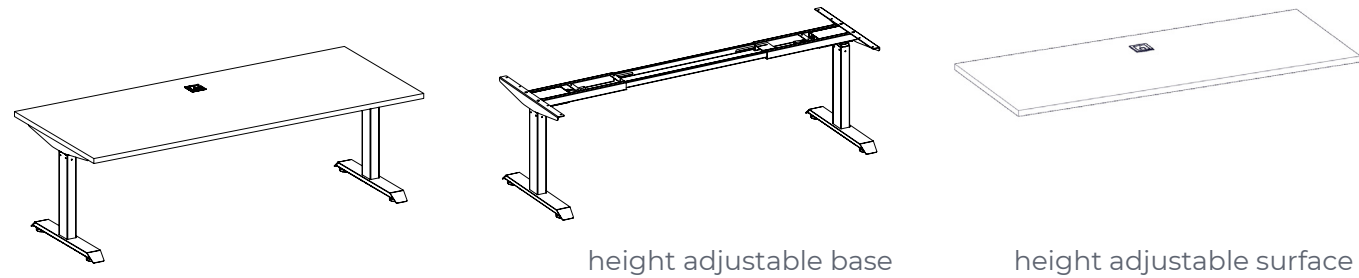

Notes:

Worksurface is 1-inch thick. All worksurfaces have 2mm vinyl edge trim. Low pressure laminate is available on the top surface of a worksurface.

Table height can be adjusted to 25" from the ground and raised to a maximum height of 51" from the ground. BIFMA bases can be adjusted to 22.75" from the ground and raised to a maximum height of 48.75" from the ground.

Load capacity of 330lb with worksurface.

Freestanding Options:

| | | | |
|----------------------|----------------|-------|-------|
| Width | 42", 48", 54" | | |
| Depth | 42", 48", 54" | | |
| End | 24", 30" | | |
| Worksurface Laminate | laminate color | | |
| Leg color | silver | white | black |

height adjustable base

height adjustable surface

What's Included:

Straight desk worksurface (1) with a center grommet (1) a set of height adjustable supports (1) and one digital height display unit (1).

How to Specify: