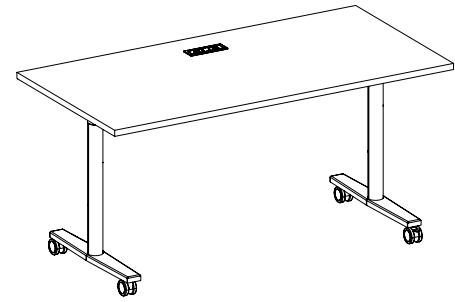

Straight Corner