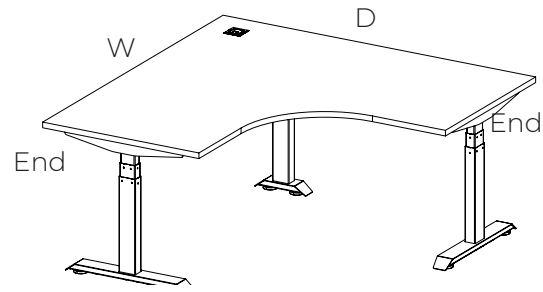

5 sided height adjustable table- curved