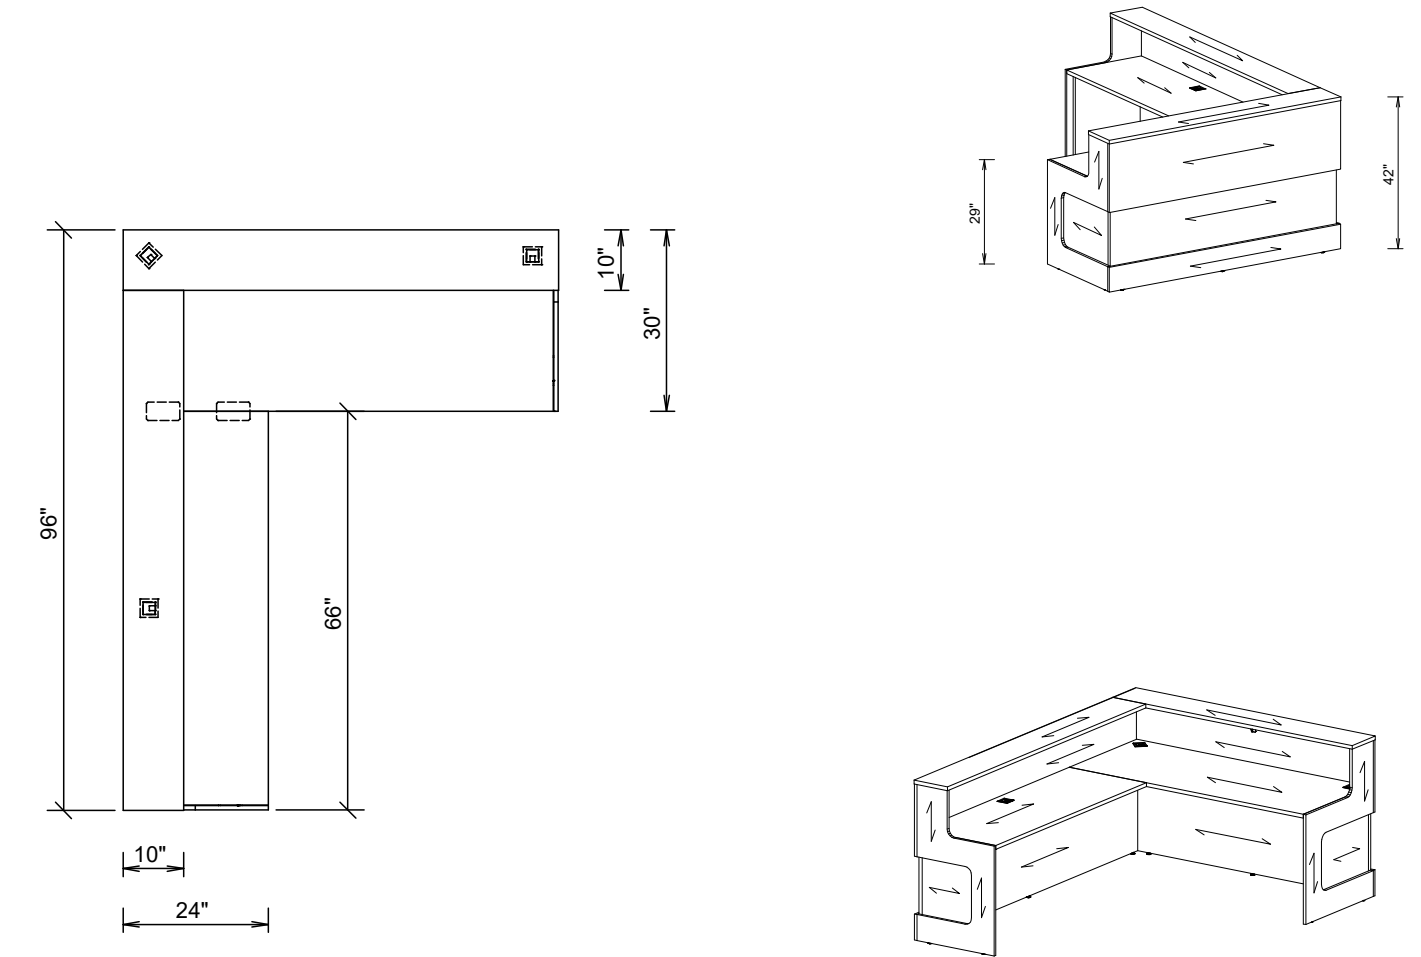

Karibu (72" & 84" Return) - Dimensions and Grain Direction

Karibu (96" Return) - Dimensions and Grain Direction

Left hand shown

without Metal Base

with Metal Base

**What's Included:**

One (1) complete straight waterfall reception desk with hardware and corresponding grommets