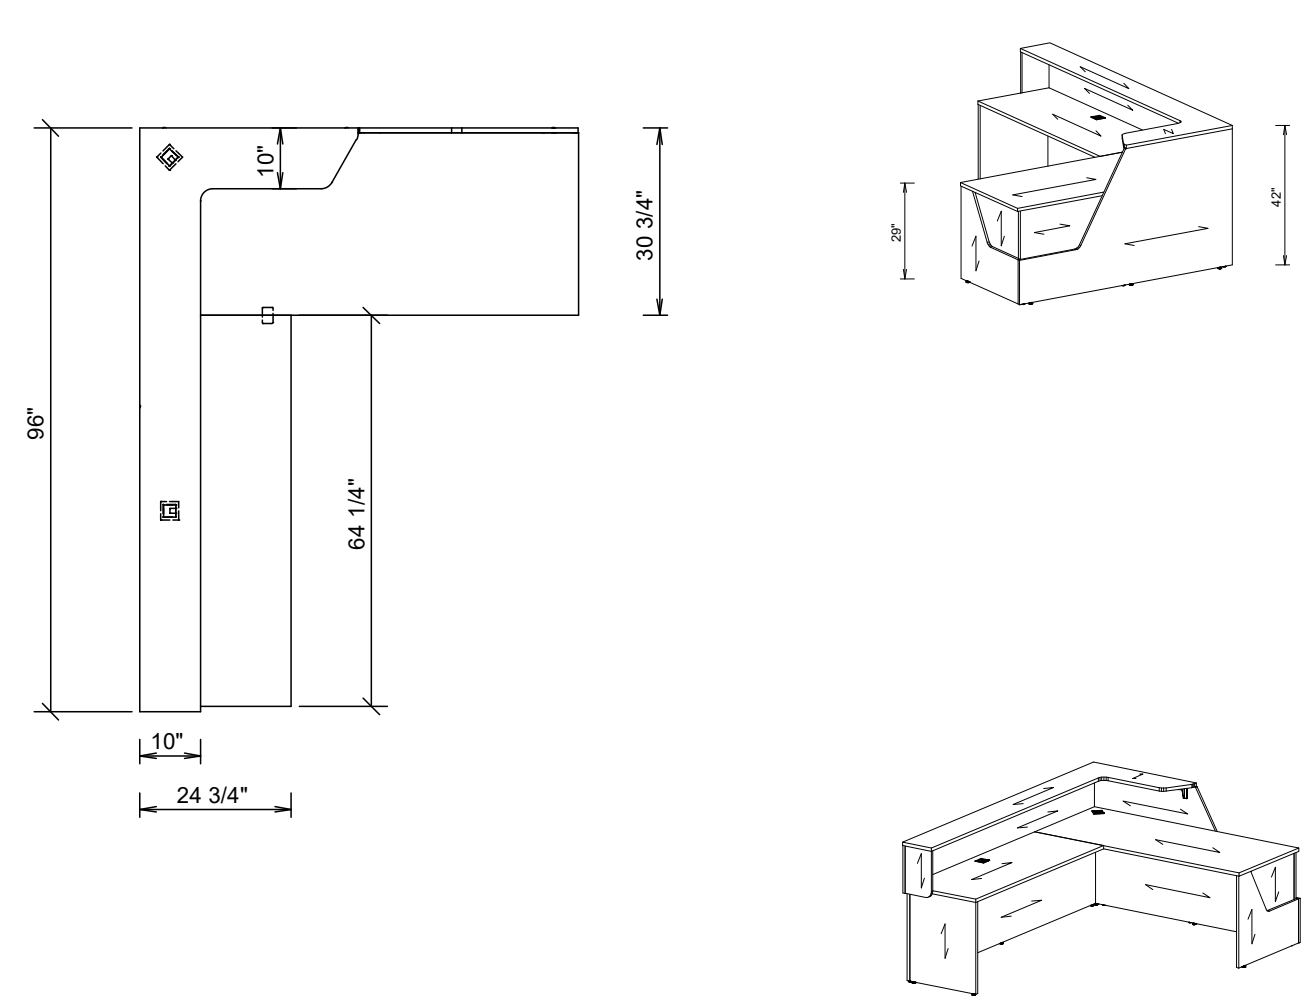

Aloha (72" & 84" Return) - Dimensions and Grain Direction

Aloha (96" Return) - Dimensions and Grain Direction

Maeva (72" & 84" Return) - Dimensions and Grain Direction

Maeva (96" Return) - Dimensions and Grain Direction

Karibu (72" & 84" Return) - Dimensions and Grain Direction

Karibu (96" Return) - Dimensions and Grain Direction

Left hand shown

without Metal Base

with Metal Base

**What's Included:**

One (1) complete straight waterfall reception desk with hardware and corresponding grommets