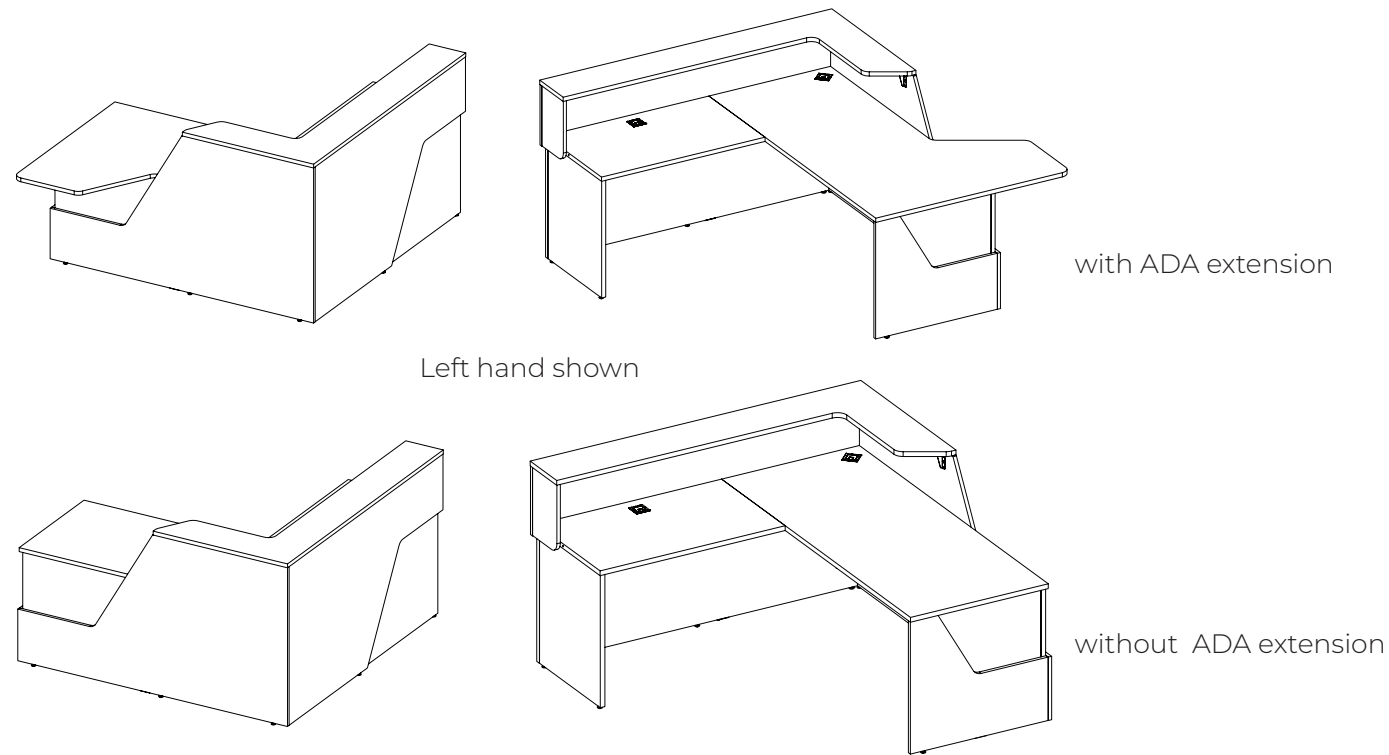

What's Included:

One (1) complete L-shape angled reception desk with hardware

How to Specify:

Refer to laminate swatches for laminate selections

Up to two laminate colors can be chosen - one for the angled portion and transaction top and the other for the desk core and worksurface

Notes:

Available with or without ADA extension

ADA transaction surface is 48"L by 29"W and protrudes 18"D off the main surface

L shape units come with two (2) grommets

Reception desk is sold as one unit including hardware, storage must be specified separately

Reception is shipped knocked down

User side will always have a partial transaction top to allow for ADA extension or open space for ADA parallel wheelchair access

Front transaction is 36"W for 72"W reception, 42"W for 84"W reception and 54"W for 96"W reception

Options:

Width: 72", 84", 96"

Length: 72", 84, 96"

Front worksurface depth: 30"

Return worksurface depth: 24"

With out without ADA extension

Laminate color for angled portion and transaction top

Laminate color for desk core and surface

With ADA extension

Code	Price	H	W	D
Left Hand				
R1-LATH-7272-A-L	$5921	43	72	72
R1-LATH-7284-A-L	$6114	42	72	84
R1-LATH-7296-A-L	$6568	42	72	84
R1-LATH-8472-A-L	$6194	42	84	72
R1-LATH-8484-A-L	$6537	42	84	84
R1-LATH-8496-A-L	$6892	42	84	96
R1-LATH-9672-A-L	$6607	42	96	72
R1-LATH-9684-A-L	$6967	42	96	84
R1-LATH-9696-A-L	$7346	42	96	96

Right Hand

R1-LATH-7272-A-R	$5921	43	72	72
R1-LATH-7284-A-R	$6114	42	72	84
R1-LATH-7296-A-R	$6568	42	72	84
R1-LATH-8472-A-R	$6194	42	84	72
R1-LATH-8484-A-R	$6537	42	84	84
R1-LATH-8496-A-R	$6892	42	84	96
R1-LATH-9672-A-R	$6607	42	96	72
R1-LATH-9684-A-R	$6967	42	96	84
R1-LATH-9696-A-R	$7346	42	96	96

Without ADA extension

Code	Price	H	W	D
Left Hand				
R1-LNTH-7272-A-L	$5833	43	72	72
R1-LNTH-7284-A-L	$6027	42	72	84
R1-LNTH-7296-A-L	$6481	42	72	84
R1-LNTH-8472-A-L	$6107	42	84	72
R1-LNTH-8484-A-L	$6449	42	84	84
R1-LNTH-8496-A-L	$6805	42	84	96
R1-LNTH-9672-A-L	$6519	42	96	72
R1-LNTH-9684-A-L	$6879	42	96	84
R1-LNTH-9696-A-L	$7259	42	96	96

Right Hand

R1-LNTH-7272-A-R	$5833	43	72	72
R1-LNTH-7284-A-R	$6027	42	72	84
R1-LNTH-7296-A-R	$6481	42	72	84
R1-LNTH-8472-A-R	$6107	42	84	72
R1-LNTH-8484-A-R	$6449	42	84	84
R1-LNTH-8496-A-R	$6805	42	84	96
R1-LNTH-9672-A-R	$6519	42	96	72
R1-LNTH-9684-A-R	$6879	42	96	84
R1-LNTH-9696-A-R	$7259	42	96	96