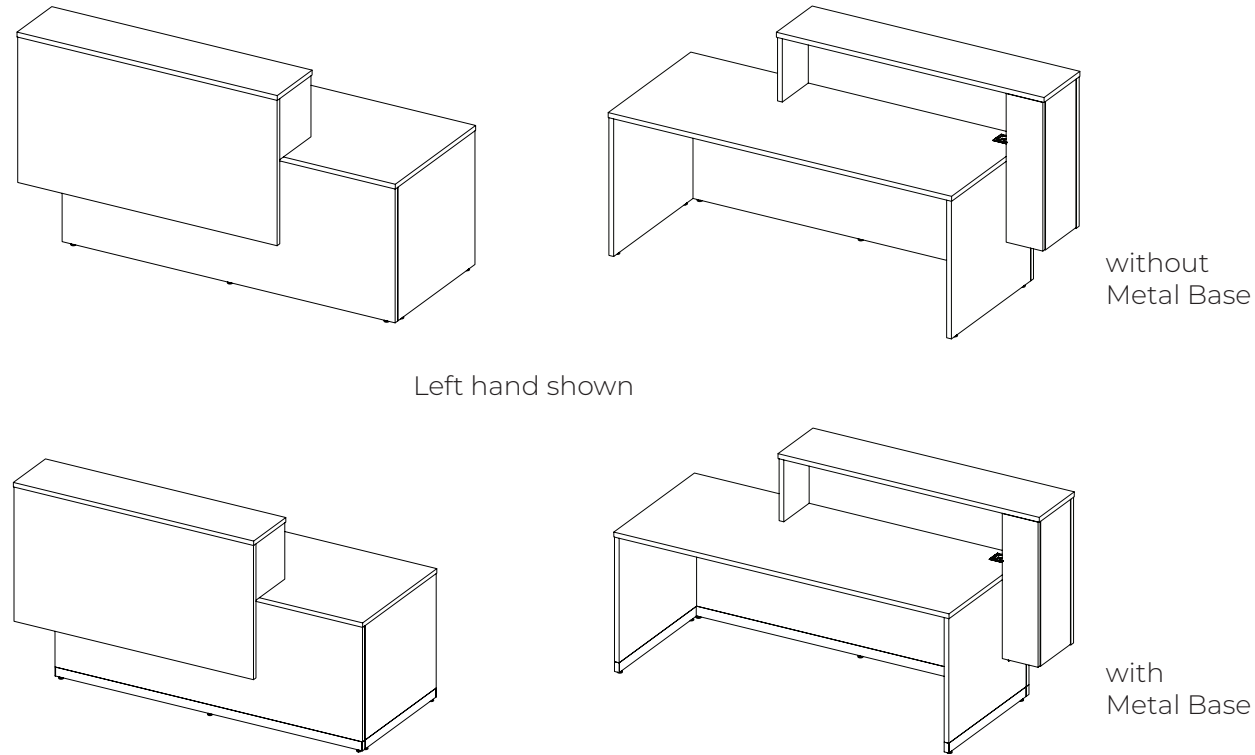

Aloha (72" & 84" Return) - Dimensions and Grain Direction

Aloha (96" Return) - Dimensions and Grain Direction

Maeva (72" & 84" Return) - Dimensions and Grain Direction

Maeva (96" Return) - Dimensions and Grain Direction

Karibu (72" & 84" Return) - Dimensions and Grain Direction

Karibu (96" Return) - Dimensions and Grain Direction

Left hand shown

without Metal Base

with Metal Base

**What's Included:**

One (1) complete straight waterfall reception desk with hardware and corresponding grommets