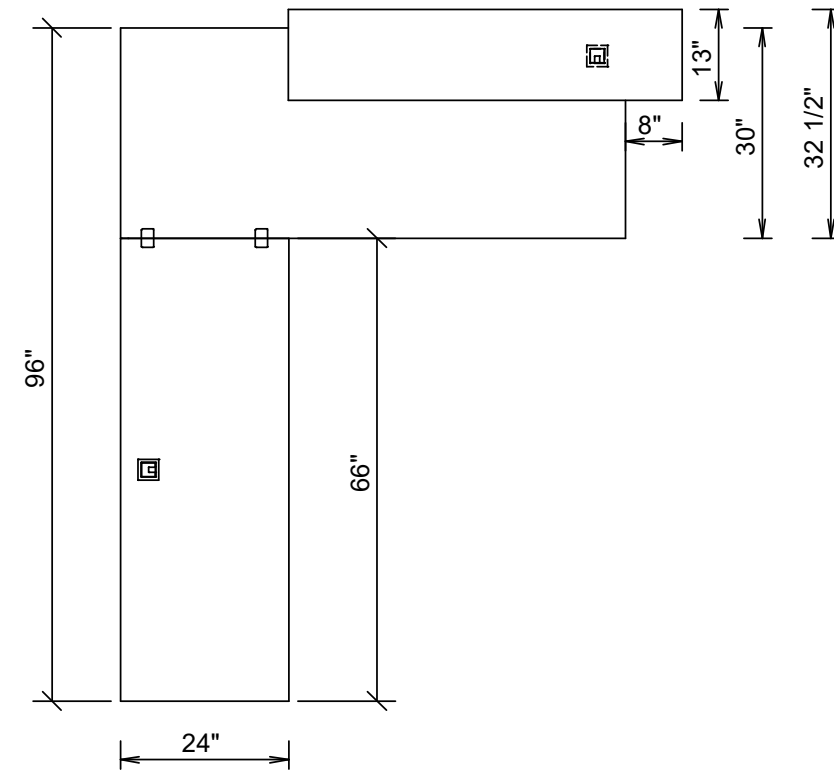

Aloha (96" Return) - Dimensions and Grain Direction