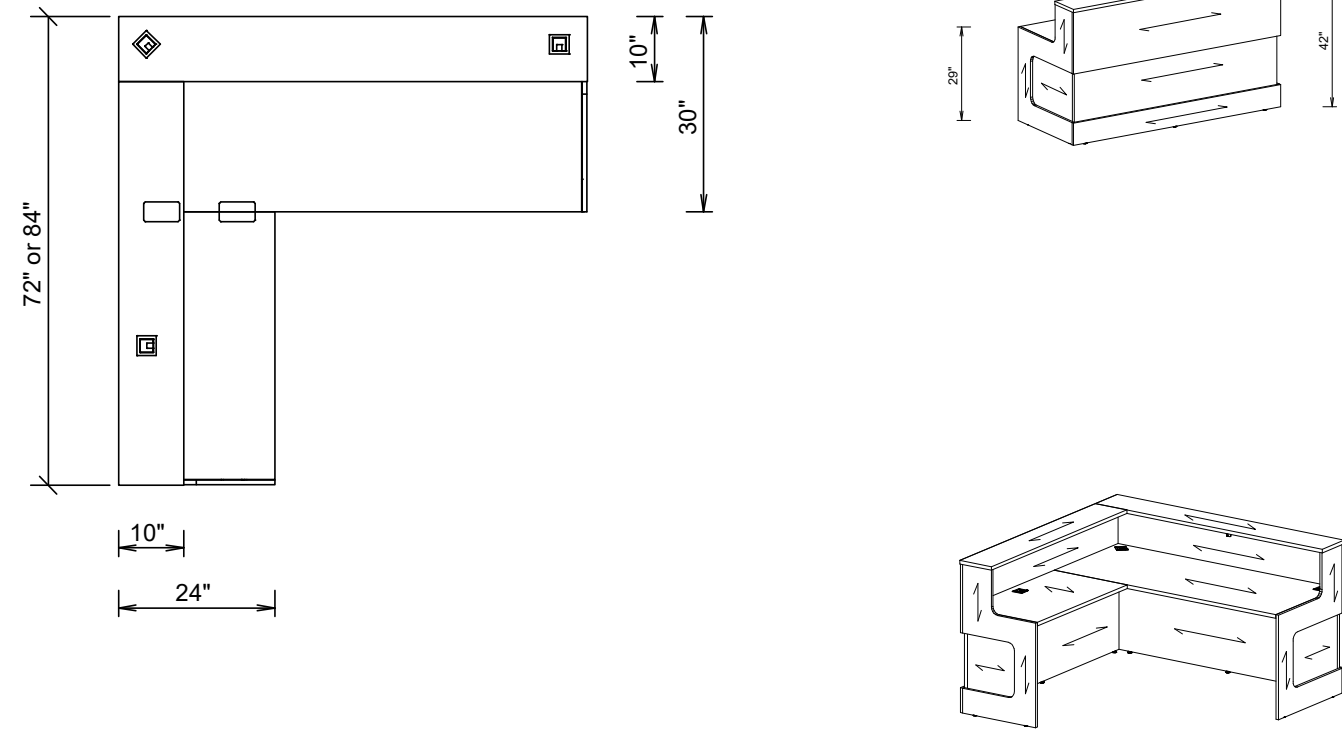

Maeva (72" & 84" Return) - Dimensions and Grain Direction