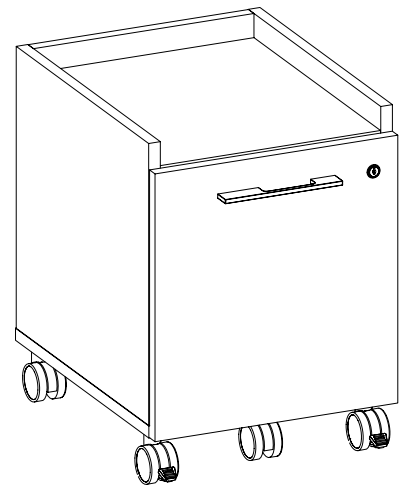

File

What's Included:

- Mobile Pedestal

How to Specify:

- Legs to be specified separately

Notes:

Options:

Widths: 16"

Depths: 19", 20"

Laminate

Paint Finish

Electrics

Code	Price	H	W	D	Volume	Weight
File						
H-FP0F-221620-M	901	22	16	19	4.0	34
Box/File						
H-FPBF-271620-M	959	27	16	19	4.0	34
Box Drawer/Open Bottom						
H-FPBO-271620-M	952	27	16	20	4.0	34