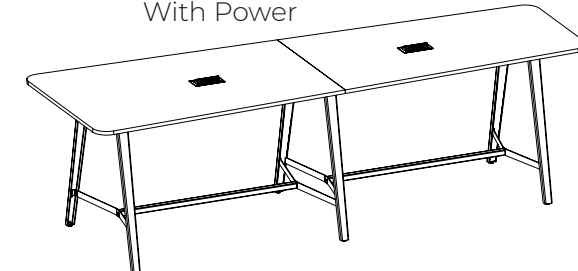

Mobile Table

What's Included:

- 1" thick rectangular top
- 4 A-legs with caster cover
- 4 casters

How to Specify:

Table is sold with base and casters

Notes:

Table corners have 4" radius
 One of the A-Legs will come with an infill with a small hole to run wires out the bottom

No Power

With Power

What's Included:

- 1" thick video top
- Sizes: 60"-96": 1-piece top, 4 A-legs with removable infill
- Sizes: 108"-144": 2-piece top, 6 A-legs with removable infill
- Reinforcement bar(s)
- Optional Electrics
 - In-surface powered option comes with one grommet per table piece with 2 AC outlets, dual USB-A chargers, and a blank slot to add an optional HDMI, RJ11, or RJ45 (see [page 178](#) for more options)