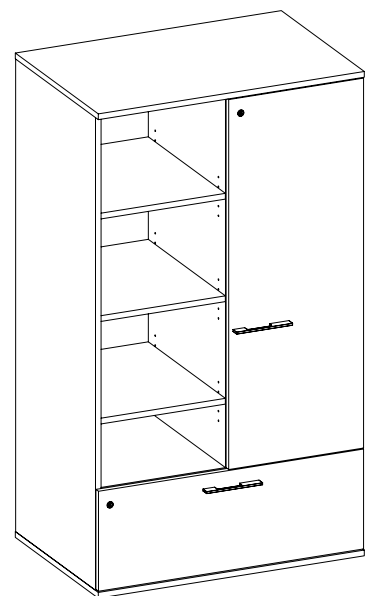

Combo Cabinet - Right
w/Open Shelf/File Drawer