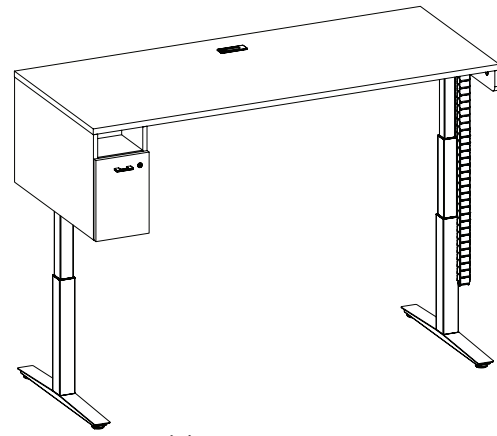

With Grommet

What's Included:

- Height Adjustable Table Base
- e-chain
- Worksurface
- Suspended storage

How to Specify:

LH storage or RH storage

Notes:

Options:

Widths: 60", 66", 72"

Depths: 24", 30"

Laminate

Paint Finish

Electrics

Code	Price	H	W	D	Volume	Weight
No Grommet						
H-HATN-B-6030-L	2750	26	60	30	4.0	132
H-HATN-B-6630-L	2770	26	66	30	5.0	136
H-HATN-B-7230-L	2787	26	72	30	6.0	140
H-HATN-B-6030-R	2750	26	60	30	4.0	132
H-HATN-B-6630-R	2770	26	66	30	5.0	136
H-HATN-B-7230-R	2787	26	72	30	6.0	140
w/ Grommet						
H-HATH-B-6030-L	2754	26	60	30	4.0	132
H-HATH-B-6630-L	2773	26	66	30	5.0	136
H-HATH-B-7230-L	2793	26	72	30	6.0	140
H-HATH-B-6030-R	2754	26	60	30	4.0	132
H-HATH-B-6630-R	2773	26	66	30	5.0	136
H-HATH-B-7230-R	2793	26	72	30	6.0	140