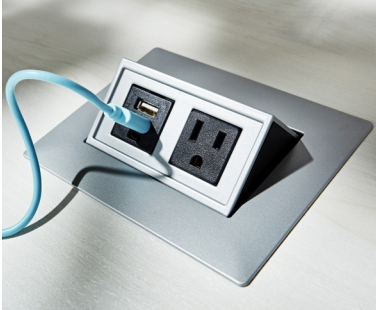

Metro

ELLORA B

Type In surface flip lid	Ports 6	Includes 2 power 1 USB A 1 USB C 3 open ports
Application Meeting Tables	Cut-Out Size 10-7/8"W x 4-7/8"D	
Cord Length 72"	Colours (Part #) Silver (8530-0327)	Add-Ons HDMI Port (H-HDMI) Cat 3 Jack (H-RJ11) Cat 6 Jack (H-RJ45)

Norris

MHO

Type In surface pop-up	Ports 4	Includes 2 Power Dual USB 1 Open Port
Application Meeting Tables	Cut-Out Size 8"W x 4"D	
Cord Length 120"	Colours (Part #) Silver (8530-0369)	Add-Ons HDMI Port (H-HDMI) Cat 3 Jack (H-RJ11) Cat 6 Jack (H-RJ45)

The Perfect Power SOLUTION.

Scene

GLENBEIGH

Type In surface pop-up	Ports 2	Includes 1 Power Dual USB
Application Work surfaces	Cut-Out Size 5"W x 3-3/4"D	
Cord Length 120"	Colours (Part #) Silver (8530-0168) Black (8530-0619) White (8530-0178)	

Switch

V-EMW-2AC

Type Clamp	Ports 3	Includes 2 Power 1 USB A 1 USB C
Application Community Tables	Cut-Out Size N/A	
Cord Length 120"	Colours (Part #) Black (8530-0466)	

Volley

Ridge Power Module

Type Clamp	Ports 3	Includes 2 Power 1 USB A 1 USB C
Application height adjustable tables	Cut-Out Size N/A	
Cord Length 120"	Colours (Part #) Power Module: Black (8530-0466) White (8530-0178) Metal Bracket: All 21 metal colors	