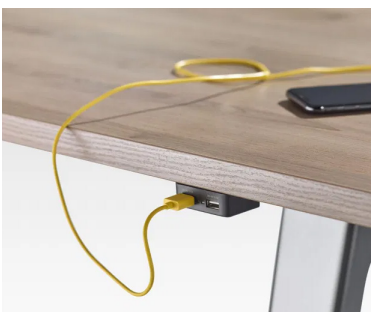

The Perfect Power SOLUTION.

Halifax

MHO

Type In surface pop-up	Ports 4	Includes 2 power 1 dual USB 1 open port
Application Meeting Tables	Cut-Out Size 8"W x 4"D	
Cord Length 120"	Colours (Part #) Silver (8530-0369)	Add-Ons HDMI Port (H-HDMI) Cat 3 Jack (H-RJ11) Cat 6 Jack (H-RJ45)

Dock-1100

Type Under Surface	Ports 2	Includes 1 power 1 dual USB
Application Work surfaces	Cut-Out Size N/A	
Cord Length 120"	Colours (Part #) Silver (H-ESMU-P)	

Kip

Dock-120

Type Under surface	Ports 2	Includes 1 USB A 1 USB C
Application Community Tables	Cut-Out N/A	
Cord Length 120"	Colours (Part #) Black (V-ESMU-A)	

The Perfect Power SOLUTION.

DOCK-1200

Type In surface/ No lid	Ports 3	Includes 2 power 1 dual USB
Application Community Tables	Cut-Out Size 5-5/8"W x 2-1/8"D	
Cord Length 120"	Colours (Part #) Black (8530-0383) White (8530-0384)	

Metro

ELLORA B

Type In surface flip lid	Ports 6	Includes 2 power 1 USB A 1 USB C 3 open ports
Application Meeting Tables	Cut-Out Size 10-7/8"W x 4-7/8"D	
Cord Length 72"	Colours (Part #) Silver (8530-0327)	Add-Ons HDMI Port (H-HDMI) Cat 3 Jack (H-RJ11) Cat 6 Jack (H-RJ45)