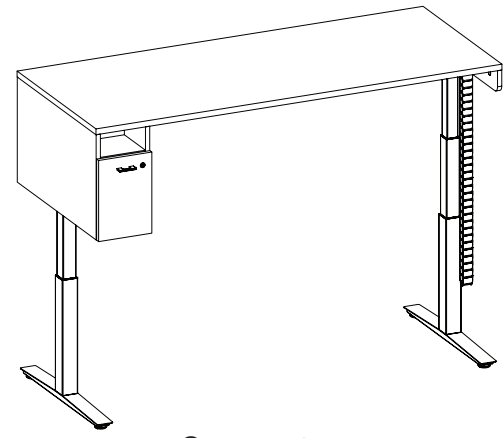

no Grommet

What's Included:

- Height Adjustable Table Base
- e-chain
- Worksurface
- Suspended storage

How to Specify:

LH storage or RH storage

Notes:

Options:

Widths: 60", 66", 72"

Depths: 24", 30"

Laminate

Paint Finish

Electrics

Code	Price	H	W	D	Volume	Weight
No Grommet						
H-HATN-B-6030-L	2750	26	60	30	4.0	132
H-HATN-B-6630-L	2770	26	66	30	5.0	136
H-HATN-B-7230-L	2787	26	72	30	6.0	140
H-HATN-B-6030-R	2750	26	60	30	4.0	132
H-HATN-B-6630-R	2770	26	66	30	5.0	136
H-HATN-B-7230-R	2787	26	72	30	6.0	140
w/ Grommet						
H-HATH-B-6030-L	2754	26	60	30	4.0	132
H-HATH-B-6630-L	2773	26	66	30	5.0	136
H-HATH-B-7230-L	2793	26	72	30	6.0	140
H-HATH-B-6030-R	2754	26	60	30	4.0	132
H-HATH-B-6630-R	2773	26	66	30	5.0	136
H-HATH-B-7230-R	2793	26	72	30	6.0	140