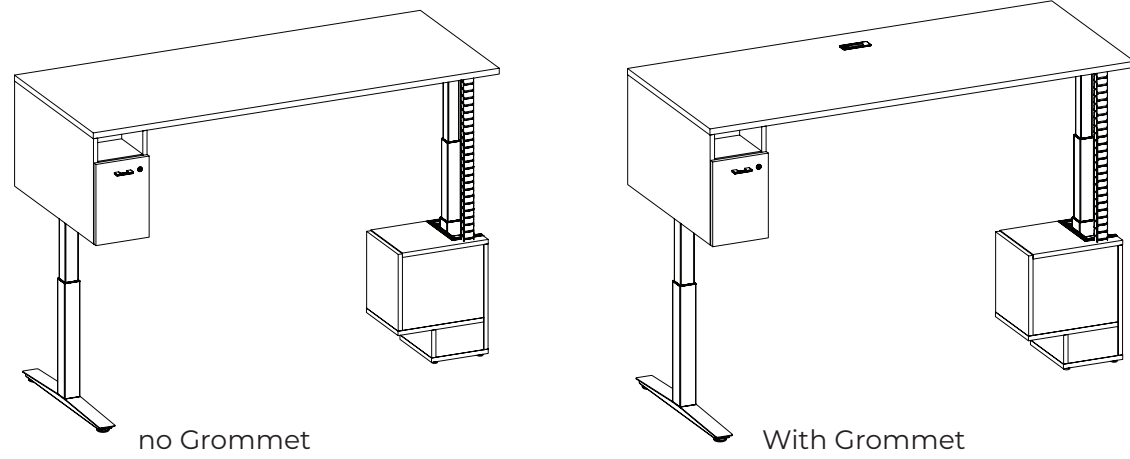

What's Included:

- Height Adjustable Table Base
- e-chain
- Worksurface
- Suspended storage
- Credenza Box

Notes:

How to Specify:

Extension to the RH or Extension to the LH

Options:

Widths: 60", 66", 72"

Depths: 24", 30"

Laminate

Paint Finish

Electrics

Code	Price	H	W	D	Volume	Weight
No Grommet						
H-HATN-D6-6030-L	3757	26	60	30	4.0	132
H-HATN-D6-6030-R	3757	26	60	30	4.0	132
H-HATN-D6-6630-L	3766	26	66	30	5.0	136
H-HATN-D6-6630-R	3766	26	66	30	5.0	136
H-HATN-D6-7230-L	3786	26	72	30	6.0	140
H-HATN-D6-7230-R	3786	26	72	30	6.0	140
H-HATN-D9-6030-L	3773	26	60	30	4.0	132
H-HATN-D9-6030-R	3773	26	60	30	4.0	132
H-HATN-D9-6630-L	3791	26	66	30	5.0	136
H-HATN-D9-6630-R	3791	26	66	30	5.0	136
H-HATN-D9-7230-L	3810	26	72	30	6.0	140
H-HATN-D9-7230-R	3810	26	72	30	6.0	140
w/ Grommet						
H-HATH-D6-6030-L	3773	26	60	30	4.0	132
H-HATH-D6-6630-L	3779	26	66	30	5.0	136
H-HATH-D6-7230-L	3799	26	72	30	6.0	140
H-HATH-D6-6030-R	3773	26	60	30	4.0	132
H-HATH-D6-6630-R	3779	26	66	30	5.0	136
H-HATH-D6-7230-R	3799	26	72	30	6.0	140
H-HATH-D9-6030-L	3786	26	60	30	4.0	132
H-HATH-D9-6630-L	3804	26	66	30	5.0	136
H-HATH-D9-7230-L	3827	26	72	30	6.0	140
H-HATH-D9-6030-R	3786	26	60	30	4.0	132
H-HATH-D9-6630-R	3804	26	66	30	5.0	136
H-HATH-D9-7230-R	3827	26	72	30	6.0	140