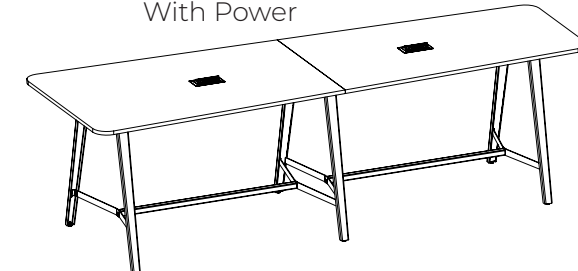

Mobile Table

What's Included:

- 1" thick rectangular top
- 4 A-legs with caster cover
- 4 casters

How to Specify:

Table is sold with base and casters

Notes:

Table corners have 4" radius
 One of the A-Legs will come with an infill with a small hole to run wires out the bottom

No Power

With Power

What's Included:

- 1" thick video top
- Sizes: 60"-96": 1-piece top, 4 A-legs with removable infill
- Sizes: 108"-144": Sizes: 108"-144": 2-piece top, 6 A-legs with removable infill
- Reinforcement bar(s)
- Optional Electrics
 - In-surface powered option comes with one grommet per table piece with 2 AC outlets, dual USB-A chargers, and a blank slot to add an optional HDMI, RJ11, or RJ45 (see [page 178](#) for more options)