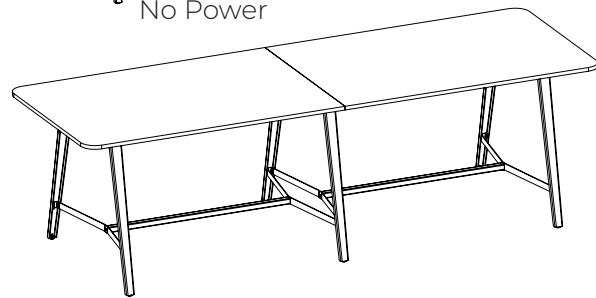

One of the A-Legs will come with an infill with a small hole to run wires out the bottom

Options:

24"D: Widths: 36", 42", 48", 54", 60"

30"D: Widths: 48", 54", 60"

36"D: Widths: 60"

Height: 14"

Worksurface Laminate

No Power

With Power

What's Included:

- 1" thick rectangular top
- Sizes: 60"-96: 1-piece top, 4 A-legs with removable infill
- Sizes: 108"-144: 2-piece top, 6 A-legs with removable infill
- Reinforcement bar(s)
- Optional Electrics