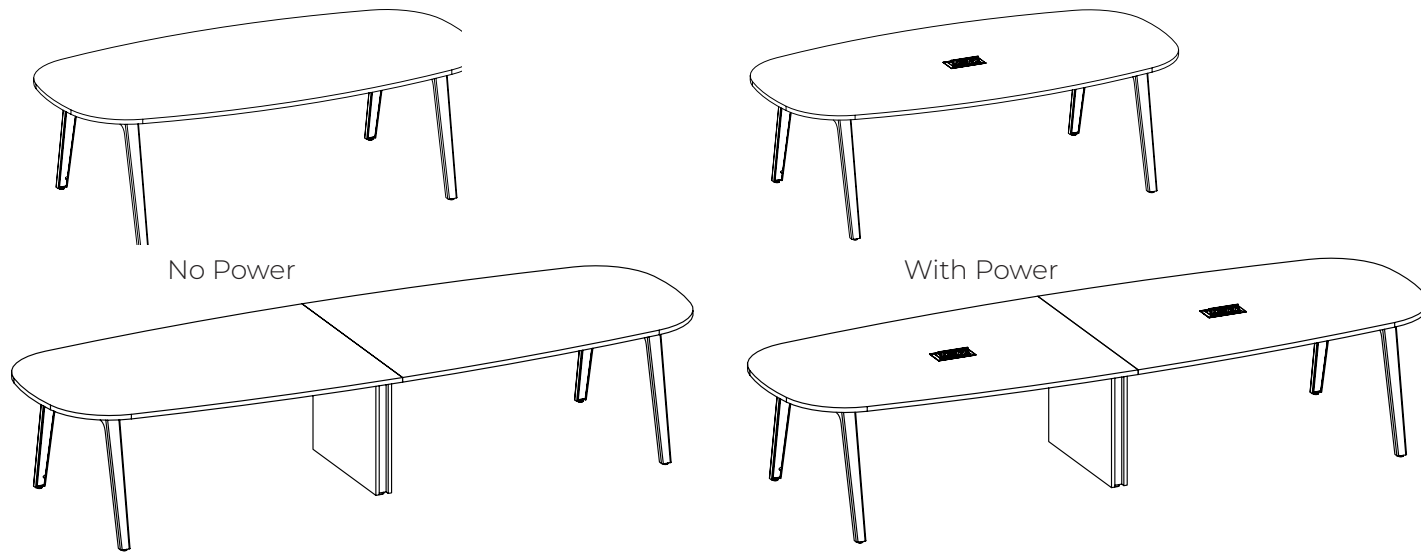

Table corners have 4" radius

Table legs come with adjustable glides up to 1/2"

A-leg has removable infill for wire management capabilities

One of the A-Legs will come with an infill with a small hole to run wires out the bottom

Reinforcement bars have wire management capabilities

Optional Electrics

In-surface power+USB module available, offered in silver finish

Optional side-mount USB module, offered in black finish

No Power

Code	Price	H	W	D	Vol.	Wt.
H-MEAN-427236	2483	42	72	36	7	104
H-MEAN-427242	3089	42	72	42	8	121
H-MEAN-427248	3275	42	72	48	10	138
H-MEAN-428436	2567	42	84	36	8	121
H-MEAN-428442	3183	42	84	42	10	141
H-MEAN-428448	3376	42	84	48	11	161
H-MEAN-429636	2715	42	96	36	10	138
H-MEAN-429642	3334	42	96	42	11	161
H-MEAN-429648	3535	42	96	48	13	184
H-MEAN-4210836	3257	42	108	36	11	156
H-MEAN-4210842	5168	42	108	42	13	181
H-MEAN-4210848	5384	42	108	48	14	207
H-MEAN-4212036	3419	42	120	36	12	173
H-MEAN-4212042	5358	42	120	42	14	202
H-MEAN-4212048	5575	42	120	48	16	230
H-MEAN-4213236	3499	42	132	36	13	190
H-MEAN-4213242	5465	42	132	42	15	222
H-MEAN-4213248	5681	42	132	48	18	253
H-MEAN-4214436	3579	42	144	36	14	207
H-MEAN-4214442	5619	42	144	42	17	242
H-MEAN-4214448	5818	42	144	48	19	276

What's Included:

- 1" thick super ellipse top
- Sizes: 60"-96: 1-piece top, 4 A-legs with removable infill
- Sizes: 108"-144: 2-piece top, 4 A-legs with removable infill and mid plinth
- Reinforcement bar(s)
- Optional Electrics
 - In-surface powered option comes with one grommet per table piece with 2 AC outlets, dual USB-A chargers, and a blank slot to add an optional HDMI, RJ11, or RJ45 (see [page 178](#) for more options)