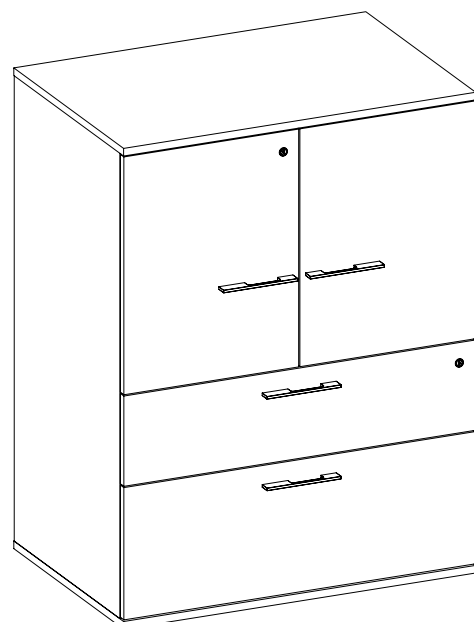

Combo Cabinet w/ double door

What's Included:

- Combo Cabinet

How to Specify:

Legs to be specified separately

Notes:

Options:

Widths: 18", 24", 30", 36", 42"

Depths: 19", 24"

Laminate

Paint Finish

Electrics

Code	Price	H	W	D	Volume	Weight
Single door						
H-FCSL-531819-L	1555	53	18	19	13.0	95
H-FCSL-531819-R	1555	53	18	19	13.0	95
H-FCSL-531824-L	1637	53	18	24	13.0	99
H-FCSL-531824-R	1637	53	18	24	13.0	99
H-FCSL-691819-L	1759	69	18	19	17.0	122
H-FCSL-691819-R	1759	69	18	19	17.0	122
H-FCSL-691824-L	1817	69	18	24	17.0	130
H-FCSL-691824-R	1817	69	18	24	17.0	130
Double Door						
H-FCSL-532419	1942	53	24	19	13.0	102
H-FCSL-533019	2063	53	30	19	16.0	127
H-FCSL-533619	2190	53	36	19	19.0	153
H-FCSL-534219	2309	53	36	24	22.0	178
H-FCSL-532424	2031	53	24	19	15.0	122
H-FCSL-533024	2165	53	30	24	19.0	153
H-FCSL-533624	2299	53	36	24	23.0	183
H-FCSL-534224	2420	53	42	24	27.0	214
H-FCSL-692419	2131	69	24	19	17.0	132
H-FCSL-693019	2271	69	30	19	21.0	166
H-FCSL-693619	2363	69	36	19	25.0	199
H-FCSL-694219	2483	69	42	19	29.0	232
H-FCSL-692424	2249	69	24	24	20.0	159
H-FCSL-693024	2405	69	30	24	25.0	199
H-FCSL-693624	2561	69	36	24	30.0	238
H-FCSL-694224	2681	69	42	19	35.0	278