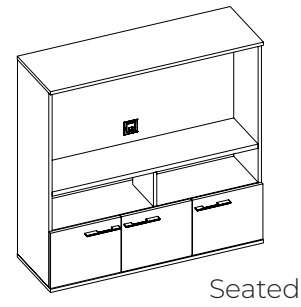

Seated

What's Included:

- AV Unit

How to Specify:

Legs to be specified separately

Notes:

- Seated 48"W unit accommodates up to 40" flat screen TV
- Seated 60"W unit accommodates up to 65" flat screen TV
- Standing 48"W unit accommodates up to 48" flat screen TV

Options:

Widths: 48", 60"

Depths: 16"

Height: 53", 69"

Laminate

Paint Finish

Electrics

Code	Price	H	W	D	Volume	Weight
Seated w/finished Back						
H-AVL0-534816	2262	53	48	16	16.0	142
H-AVL0-696016	2733	69	60	16	27.0	232
Seated /no finished back						
H-AVLN-534816	2001	53	48	16	21.0	142
H-AVLN-696016	2352	69	60	16	21.0	232
Standing w/finished back						
H-AVS0-694816	2483	69	48	16	16.0	185
Standing /no finished back						
H-AVSN-694816	2163	69	48	16	27.0	185

What's Included:

- 1 Storage support leg and hardware

How to Specify:

- Single or Shared
- Shared leg is used the front of two cabinet joints

Options:

Widths: 0

Depths: 0

Laminate

Paint Finish

Electrics

Code	Price	H	W	D	Volume	Weight
H-HCL-1	48	6	0	0	0.0	1
H-HCL-2	50	6	0	0	0.0	2