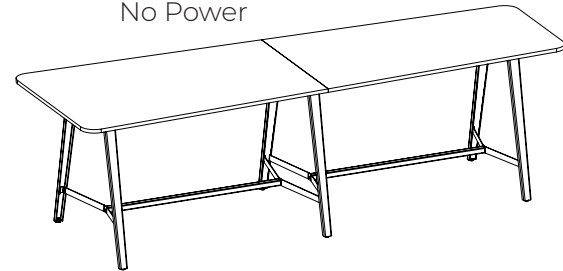

Mobile Table

What's Included:

- 1" thick rectangular top
- 4 A-legs with caster cover
- 4 casters

How to Specify:

Table is sold with base and casters

Notes:

Table corners have 4" radius
 One of the A-Legs will come with an infill with a small hole to run wires out the bottom

No Power

With Power

What's Included:

- 1" thick video top
- Sizes: 60"-96": 1-piece top, 4 A-legs with removable infill
- Sizes: 108"-144": Sizes: 108"-144": 2-piece top, 6 A-legs with removable infill
- Reinforcement bar(s)
- Optional Electrics
 - In-surface powered option comes with one grommet per table piece with 2 AC outlets, dual USB-A chargers, and a blank slot to add an optional HDMI, RJ11, or RJ45 (see [page 178](#) for more options)