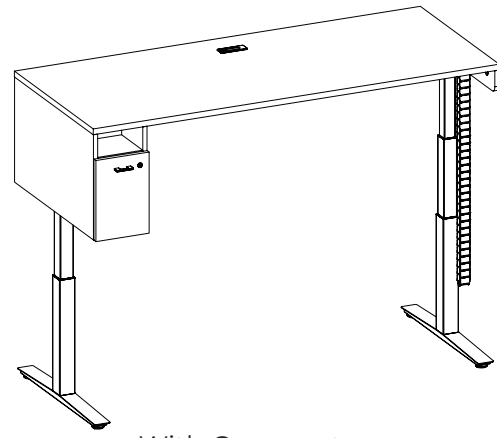

With Grommet

What's Included:

- Height Adjustable Table Base
- e-chain
- Worksurface
- Suspended storage

How to Specify:

LH storage or RH storage

Notes:

Options:

Widths: 60", 66", 72"

Depths: 24", 30"

Laminate

Paint Finish

Electrics

Code	Price	H	W	D	Volume	Weight
No Grommet						
H-HATN-B-6030-L	2750	26	60	30	4.0	132
H-HATN-B-6630-L	2770	26	66	30	5.0	136
H-HATN-B-7230-L	2787	26	72	30	6.0	140
H-HATN-B-6030-R	2750	26	60	30	4.0	132
H-HATN-B-6630-R	2770	26	66	30	5.0	136
H-HATN-B-7230-R	2787	26	72	30	6.0	140
w/ Grommet						
H-HATH-B-6030-L	2754	26	60	30	4.0	132
H-HATH-B-6630-L	2773	26	66	30	5.0	136
H-HATH-B-7230-L	2793	26	72	30	6.0	140
H-HATH-B-6030-R	2754	26	60	30	4.0	132
H-HATH-B-6630-R	2773	26	66	30	5.0	136
H-HATH-B-7230-R	2793	26	72	30	6.0	140