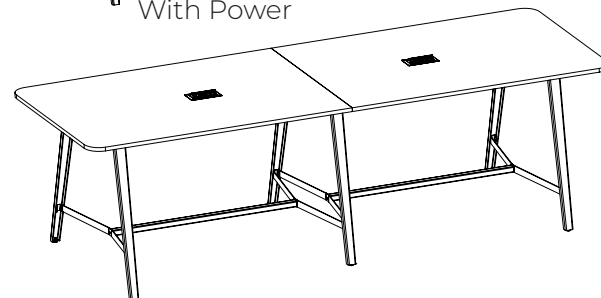

One of the A-Legs will come with an infill with a small hole to run wires out the bottom

Options:

24"D: Widths: 36", 42", 48", 54", 60"

30"D: Widths: 48", 54", 60"

36"D: Widths: 60"

Height: 14"

Worksurface Laminate

No Power

With Power

What's Included:

- 1" thick rectangular top
- Sizes: 60"-96: 1-piece top, 4 A-legs with removable infill
- Sizes: 108"-144: 2-piece top, 6 A-legs with removable infill
- Reinforcement bar(s)
- Optional Electrics