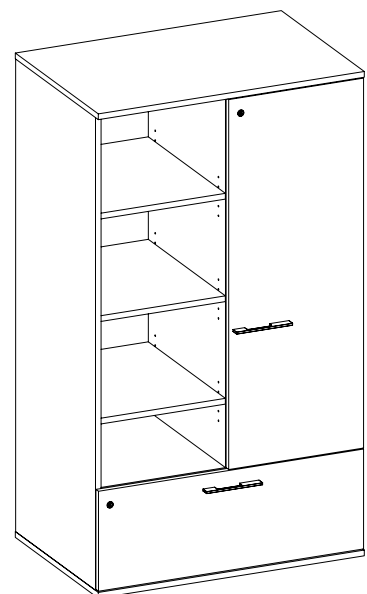

Combo Cabinet - Right
w/Open Shelf/File Drawer