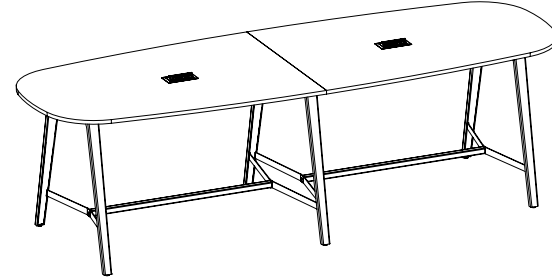

Halifax Pricebook August 2024 Tables

Tables

A-Leg

Super Ellipse Standing	8
Super Ellipse Seated	10
Super Ellipse Coffee	12
Rectangle Standing	14
Rectangle Seated	16
Rectangle Coffee	18
Rectangle Mobile	20
Video Standing	22
Video Seated	24
Square Seated	26
Square Coffee	27
Circle Seated	28
Circle Coffee	29
Squircle Seated	30
Squircle Coffee	31
Trilobe Seated	32
Trilobe Coffee	33

V-Leg

Super Ellipse Standing	34
Super Ellipse Seated	36
Super Ellipse Coffee	38
Rectangle Standing	40
Rectangle Seated	42
Rectangle Coffee	44
Video Standing	46
Video Seated	48
Square Seated	50
Square Coffee	51
Circle Seated	52
Circle Coffee	53
Squircle Seated	54
Squircle Coffee	55
Trilobe Seated	56
Trilobe Coffee	57

No Power

With Power

What's Included:

- 1" thick super ellipse top
- Sizes: 60"-96: 1-piece top, 4 A-legs with removable infill
- Sizes: 108"-144: 2-piece top, 6 A-legs with removable infill
- Reinforcement bar(s)
- Leg support structure
- Optional Electrics