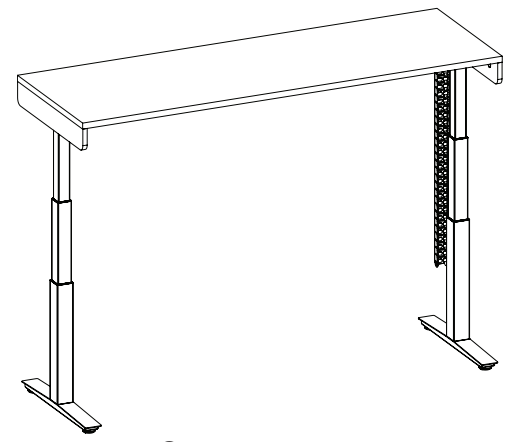

no Grommet

What's Included:

- Height Adjustable Table Base
- e-chain
- Worksurface

How to Specify:

Notes:

Options:

Widths: 60", 66", 72"

Depths: 24", 30"

Laminate

Paint Finish

Electrics

Code	Price	H	W	D	Volume	Weight
No Grommet						
H-HATN-A-6024	2017	26	60	24	3.0	128
H-HATN-A-6624	2037	26	66	24	4.0	132
H-HATN-A-7224	2051	26	72	24	5.0	136
H-HATN-A-6030	2091	26	60	30	4.0	132
H-HATN-A-6630	2113	26	66	30	5.0	136
H-HATN-A-7230	2132	26	72	30	6.0	140
w/ Grommet						
H-HATH-A-6024	2024	26	60	24	3.0	128
H-HATH-A-6624	2041	26	66	24	4.0	132
H-HATH-A-7224	2054	26	72	24	5.0	136
H-HATH-A-6030	2096	26	60	30	4.0	132
H-HATH-A-6630	2117	26	66	30	5.0	136
H-HATH-A-7230	2137	26	72	30	6.0	140