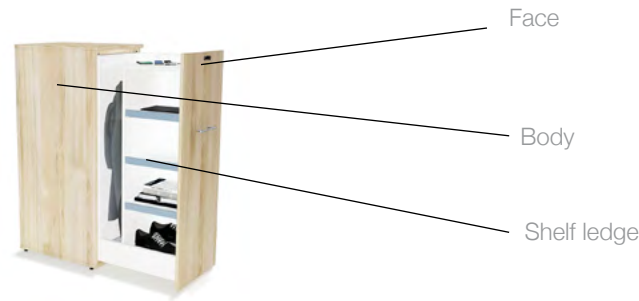

Referral made by (Name & Dealership): _____

Personal Tower

Lockers

Laminates & Vinyl Trim

- L170 \ V170 mastermind
- L169 \ V169 kiss curl
- L172 \ V172 mastermind
- L171 \ V171 first class
- L133 \ V133 charcoal linen
- L159 \ V159 shiraz cherry
- L141 \ V141 prestige maple
- L142 \ V142 bora bora
- L143 \ V143 acacia
- L165 \ V165 silver moon
- L155 \ V155 silver moon
- L132 \ V132 togo harbour
- L158 \ V158 southwester
- L160 \ V160 mojave
- L161 \ V161 sable island
- L163 \ V163 megenic
- L162 \ V162 tofino
- L164 \ V164 moonlight
- L121 \ V121 white
- L154 \ V154 summer drops
- L167 \ V167 black
- L112 \ V112 silver