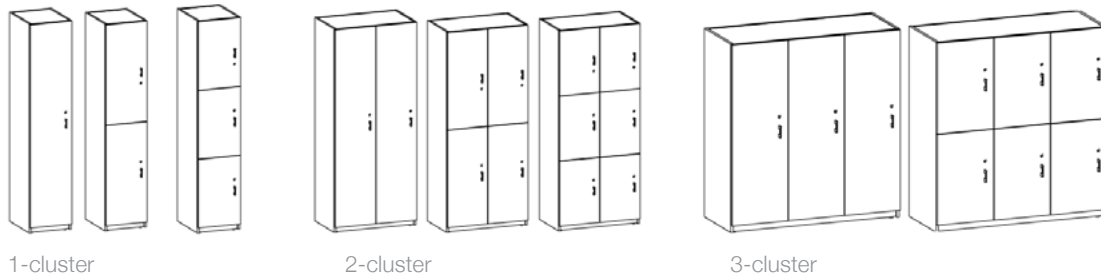

Referral made by (Name & Dealership): _____

Personal Tower

Lockers

Laminates & Vinyl Trim

- L170 \ V170 mastermind
- L169 \ V169 kiss curl
- L172 \ V172 mastermind
- L171 \ V171 first class
- L133 \ V133 charcoal linen
- L159 \ V159 shiraz cherry
- L141 \ V141 prestige maple
- L142 \ V142 bora bora
- L143 \ V143 acacia
- L165 \ V165 silver moon
- L155 \ V155 silver moon
- L132 \ V132 togo harbour
- L158 \ V158 southwester
- L160 \ V160 mojave
- L161 \ V161 sable island
- L163 \ V163 megenic
- L162 \ V162 tofino
- L164 \ V164 moonlight
- L121 \ V121 white
- L154 \ V154 summer drops
- L167 \ V167 black
- L112 \ V112 silver