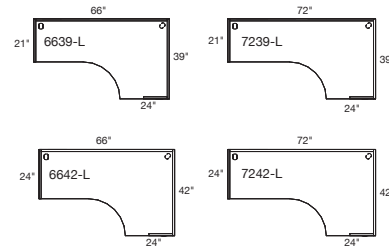

1.5" Curved Front Unitized Desk w/Partial Modesties, Full and Partial Gables, LH Shown

How to Specify:

Each laminate comes with matching vinyl trim color unless otherwise specified on your purchase order. Refer to the laminate finish card for details.

Notes:

Partial modesties are 10"H.

Options:

- laminate color

- grommet color

- metal color (for post support)

Code	Price	H	W	D	Volume (ft³)	Weight (lb)
M-UC4Z-6639-L	1900	29.5	66	39	43.94	104.04
M-UC4Z-6642-L	1979	29.5	66	42	47.32	137.95
M-UC4Z-7239-L	2024	29.5	72	39	47.94	110.22
M-UC4Z-7242-L	2373	29.5	72	42	51.62	149.72
M-UC4Z-6639-R	1900	29.5	66	39	43.94	104.04
M-UC4Z-6642-R	1979	29.5	66	42	47.32	137.95
M-UC4Z-7239-R	2024	29.5	72	39	47.94	110.22
M-UC4Z-7242-R	2373	29.5	72	42	51.62	149.72