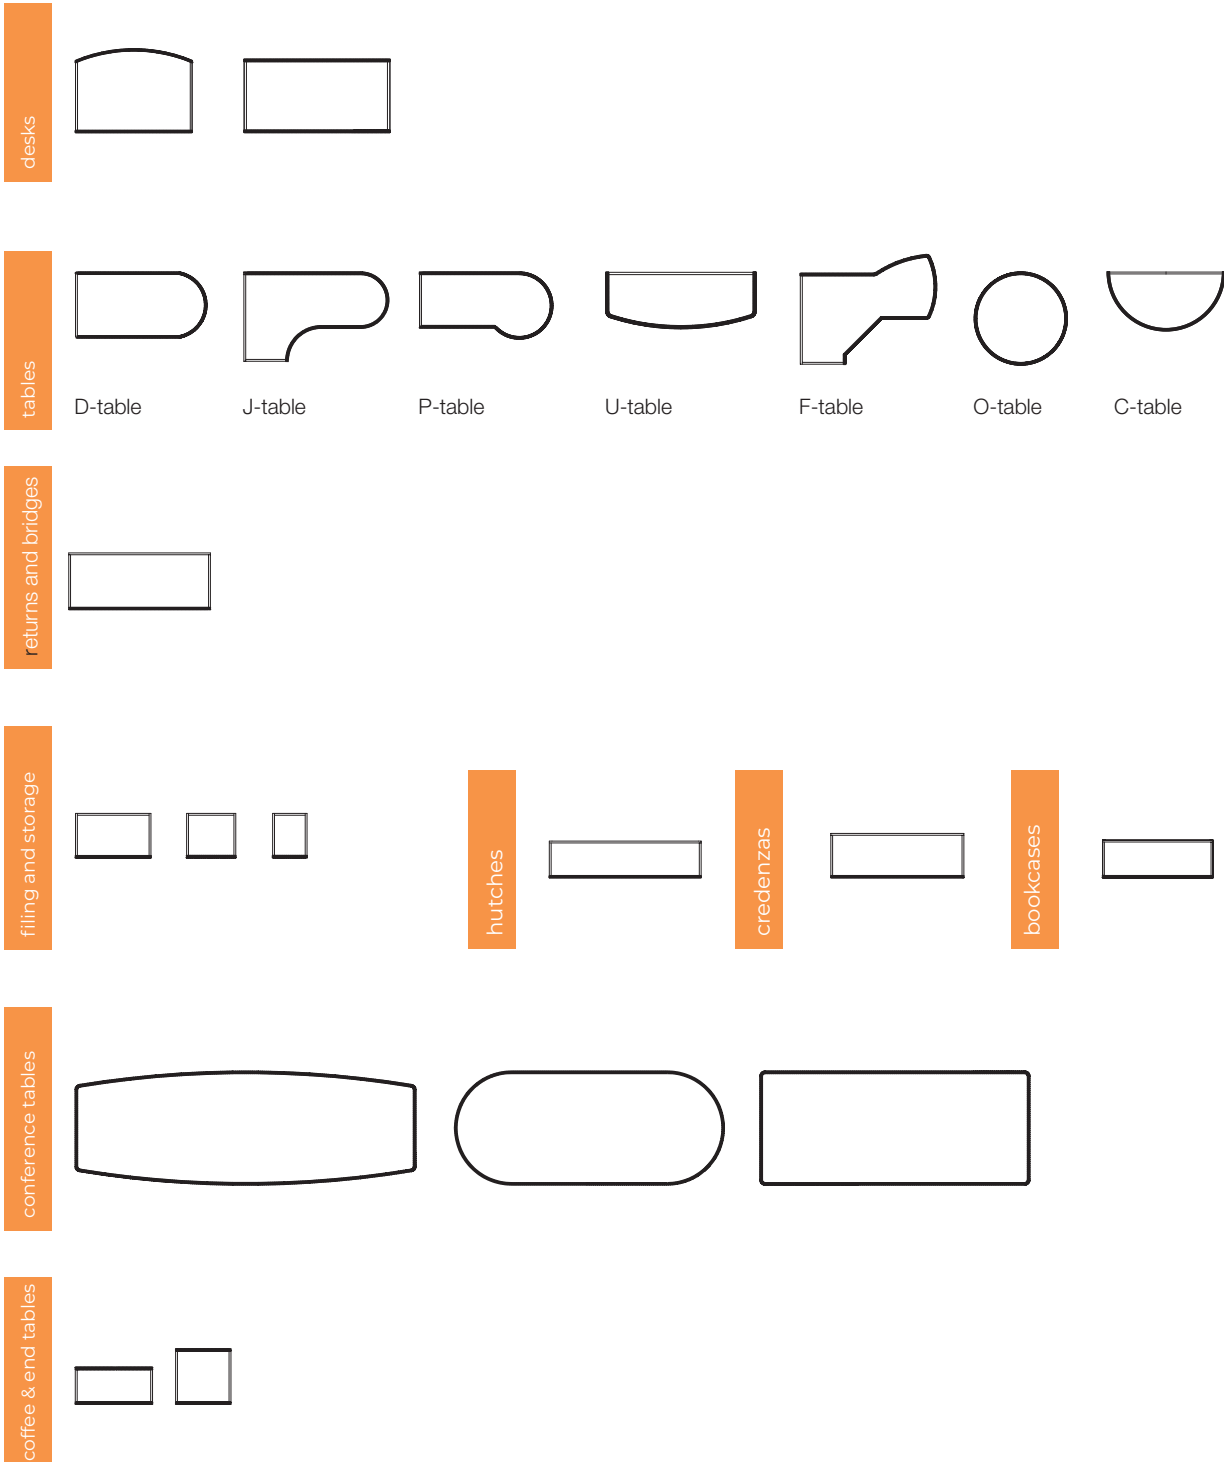

coffee and end tables

Union coffee and end tables coordinate with reception units and are available with or without a fixed shelf.

bookcases

Straight and radius bookcases have height-adjustable shelves with the exception of any desk-height shelves. They are fixed to add structural stability to the bookcase.

handle details

Six handle options are available in choice of colors. See order cover sheet for color details.

default vinyl color selections

Each laminate comes with matching vinyl trim color unless otherwise specified on your purchase order. Refer to the laminate finish card for details.

How to Order and Read your Code:

M or ML	TSOG	60	21
product line	item	width	depth

decorative trim placement

Generally the decorative trim is placed on the exposed surface edge.
 Straight trim is applied to surface edges that are placed next to a wall or another surface.