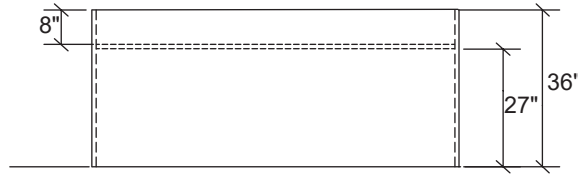

Notes:

Recessed modesty:

Code	Price	H	W	D	Volume (ft³)	Weight (lb)
M-TSRG-6030	1257	29.5	60	30	30.73	156.7
M-TSRG-6036	1456	29.5	60	36	36.88	178.2
M-TSRG-6630	1303	29.5	66	30	33.80	168.23
M-TSRG-6636	1511	29.5	66	36	40.56	190.8
M-TSRG-7230	1364	29.5	72	30	36.88	179.76
M-TSRG-7236	1569	29.5	72	36	44.25	203.4
M-TSRG-7830	1442	29.5	78	30	39.95	191.29
M-TSRG-7836	1637	29.5	78	36	47.94	216
M-TSRG-8430	1511	29.5	84	30	43.02	202.82
M-TSRG-8436	1696	29.5	84	36	51.62	228.6
M-TSRG-9030	1845	29.5	90	30	46.09	214.35
M-TSRG-9036	1941	29.5	90	36	55.31	241.2
M-TSRG-9630	1923	29.5	96	30	49.17	225.88
M-TSRG-9636	2024	29.5	96	36	59.00	253.8