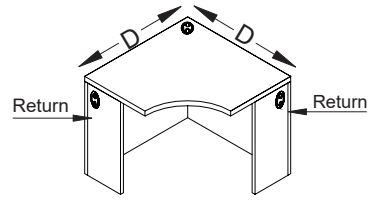

Notes:

Partial modesties are 10"H.

Options:

laminate color

grommet color

metal color (for post support)

Code	Price	H	D	Return	Volume (ft ³)	Weight (lb)
ML-W5C0-3621-P	1145	29	36	21	12.69	67.98
ML-W5C0-3624-P	1145	29	36	24	14.50	68.74
ML-W5C0-4221-P	1345	29	42	21	14.80	75.61
ML-W5C0-4224-P	1345	29	42	24	16.92	78.01