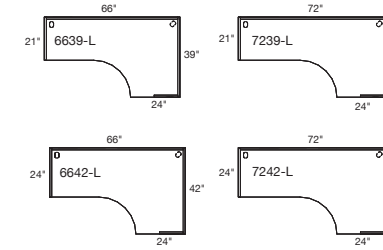

1" Curved Front Unitized Desk w/Partial Modesties, Full and Partial Gables, LH Shown

How to Specify:

Each laminate comes with matching vinyl trim color unless otherwise specified on your purchase order. Refer to the laminate finish card for details.

Notes:

Partial modesties are 10"H.

Options:

- laminate color

- grommet color

- metal color (for post support)

Code	Price	H	W	D	Volume (ft³)	Weight (lb)
ML-UC4Z-6639-L	1763	29	66	39	43.20	99.79
ML-UC4Z-7239-L	1874	29	72	39	47.12	108.77
ML-UC4Z-6642-L	1833	29	66	42	46.52	114.66
ML-UC4Z-7242-L	2200	29	72	42	50.75	126.11
ML-UC4Z-6639-R	1763	29	66	39	43.20	99.79
ML-UC4Z-7239-R	1874	29	72	39	47.12	108.77
ML-UC4Z-6642-R	1833	29	66	42	46.52	114.66
ML-UC4Z-7242-R	2200	29	72	42	50.75	126.11