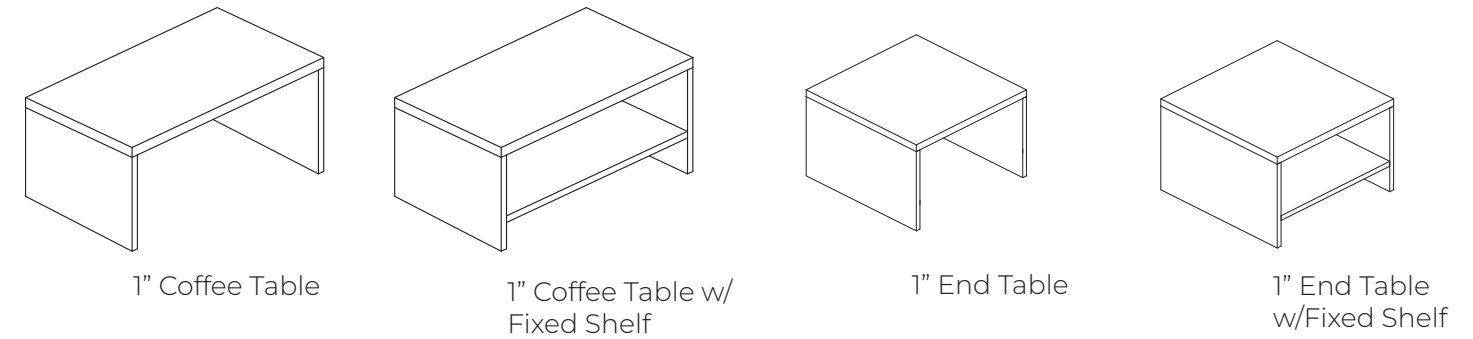

How to Specify:

Each laminate comes with matching vinyl trim color unless otherwise specified on your purchase order. Refer to the laminate finish card for details.

Options:

laminate color

Code	Price	H	W	D	Volume (ft³)	Weight (lb)
Coffee Table						
ML-TCT0-362017	480	17	36	20	7.08	39.45
ML-TCT0-422017	516	17	42	20	8.26	43.02
ML-TCT0-482017	566	17	48	20	9.44	46.59
Coffee Table w/Fixed Shelf						
ML-TCTS-362017	602	17	36	20	7.08	56.7
ML-TCTS-422017	640	17	42	20	8.26	43.02
ML-TCTS-482017	686	17	48	20	9.44	46.59
End Table						
ML-TCT0-202019	440	19	20	20	4.40	40.03
ML-TCT0-242419	506	19	24	24	6.33	53.05
ML-TCT0-303019	640	19	30	30	9.90	69.81
End Table w/Fixed Shelf						
ML-TCTS-202019	566	19	20	20	4.40	40.03
ML-TCTS-242419	625	19	24	24	6.33	53.05
ML-TCTS-303019	759	19	30	30	9.90	69.81