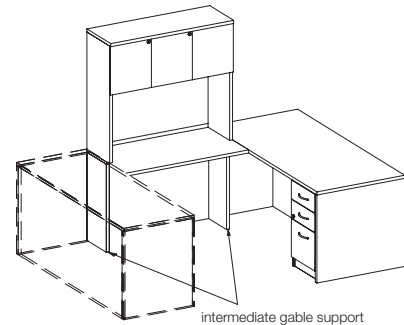

Some configurations require the use of an intermediate gable support. This support must be ordered separately. The situations requiring an intermediate gable support are:

- > For use under surfaces 60" wide or greater where there is no filing or storage to support the worksurface (see picture 1). This applies to Union Professional only. The intermediate support is not necessary for Union Executive configurations, unless a hutch is placed over a bridge or return surface (see picture 2)

surfaces 60" wide or greater

picture 1

under surfaces with a hutch

picture 2

- > Under return surfaces where the return meets the primary desk or Peninsula table. This applies to Union Professional only.

The 12" wide intermediary gable is for 21"- and 24"-deep surfaces and the 18"-wide intermediate gable is used with 30"- and 36"-deep worksurfaces.