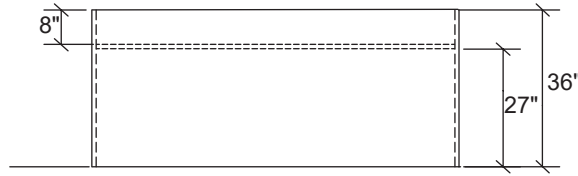

Notes:

Recessed modesty:

Options:

laminate color

grommet color

Code	Price	H	W	D	Volume (ft³)	Weight (lb)
ML-TSRG-6030	1164	29	60	30	30.21	137.93
ML-TSRG-6036	1348	29	60	36	36.25	150.3
ML-TSRG-6630	1209	29	66	30	33.23	149.46
ML-TSRG-6636	1397	29	66	36	39.88	160.2
ML-TSRG-7230	1262	29	72	30	36.25	160.99
ML-TSRG-7236	1451	29	72	36	43.50	170.1
ML-TSRG-7830	1332	29	78	30	39.27	172.52
ML-TSRG-7836	1515	29	78	36	47.12	180
ML-TSRG-8430	1397	29	84	30	42.29	184.05
ML-TSRG-8436	1571	29	84	36	50.75	189.9
ML-TSRG-9030	1648	29	90	30	45.31	195.58
ML-TSRG-9036	1733	29	90	36	54.38	199.8
ML-TSRG-9630	1782	29	96	30	48.33	207.11
ML-TSRG-9636	1880	29	96	36	58.00	209.7