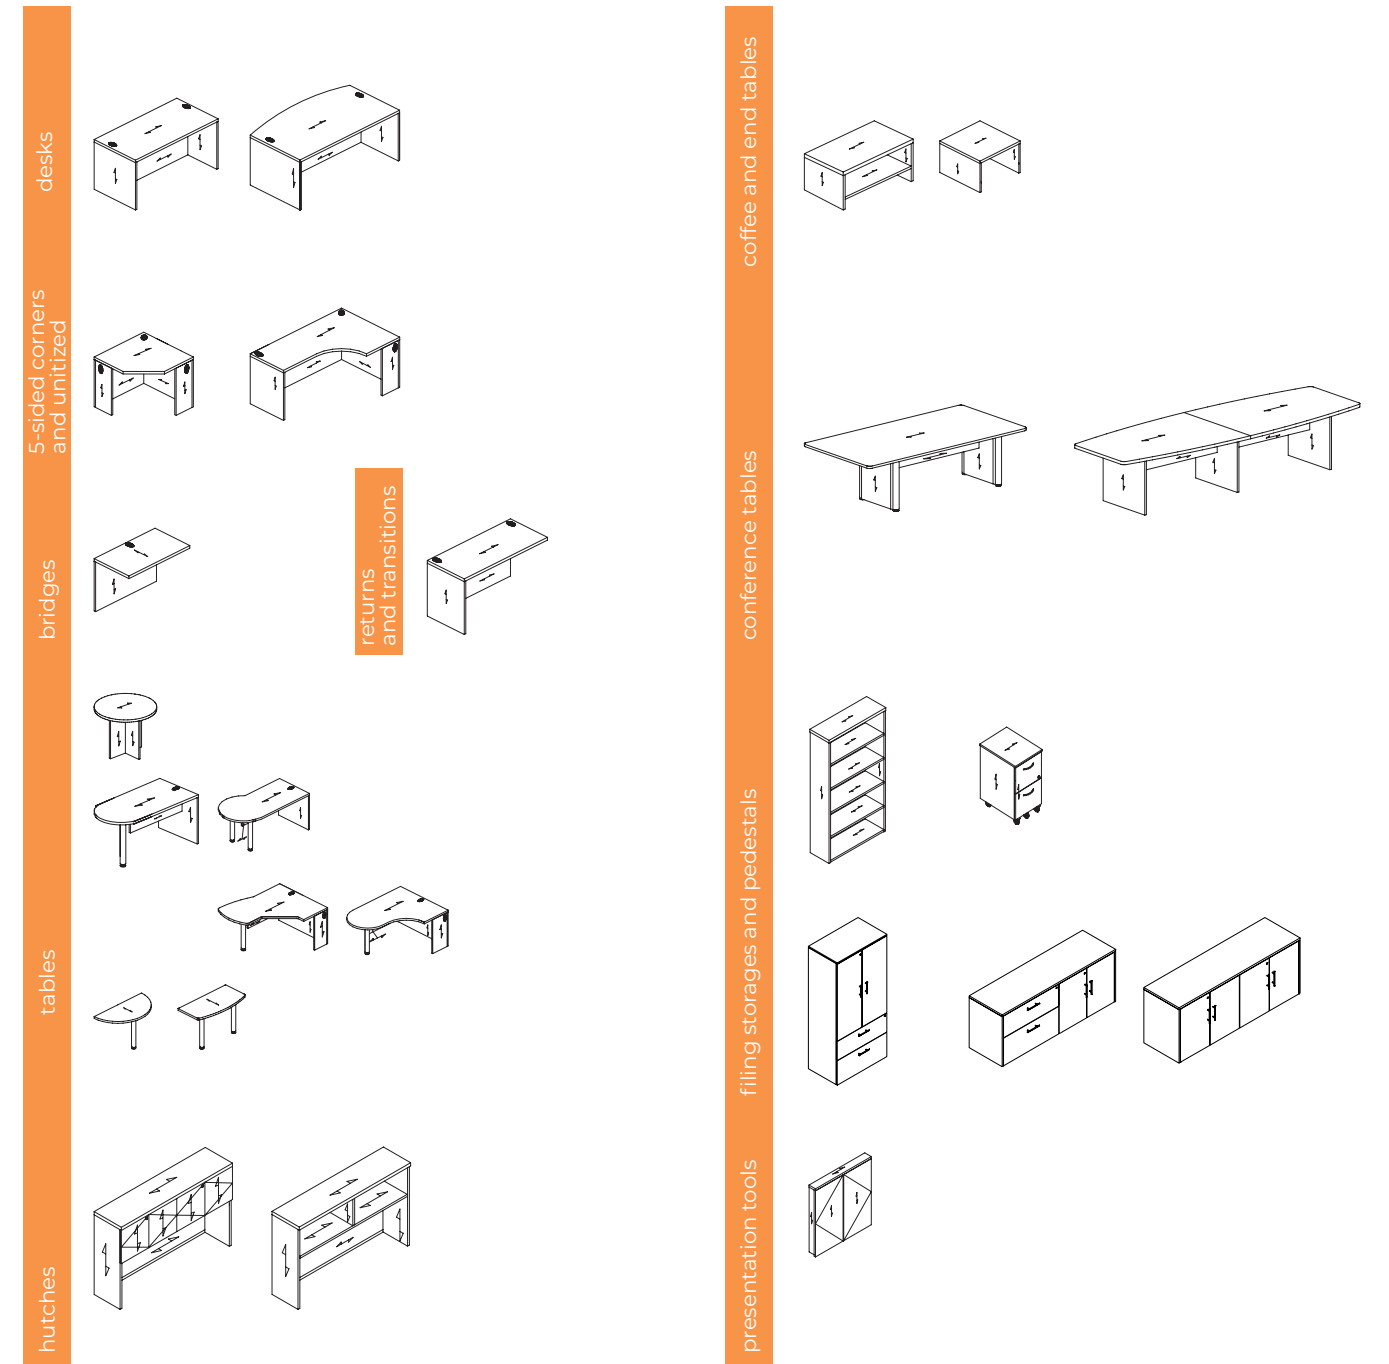

Vertical Surfaces

Directional laminates run vertically on vertical surfaces such as cabinet doors, pedestal drawer fronts and gables, as well as all cabinet, lateral file and pedestal kick-plates. The grain runs horizontally across the width of modesty panels.