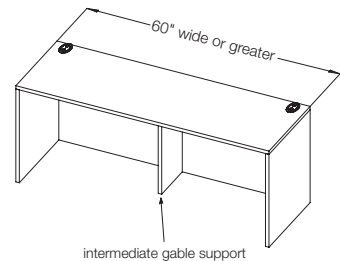

pedestals

All pedestal drawers are outfitted with full extension slides. Drawers can be easily removed by releasing the small catches on either side of the slide. Pedestals come standard with locks. One lock will lock both file drawers in a file/file pedestal and one box drawer and the file drawer in the box/box/file pedestal. File drawers will accommodate legal- or letter-size documents.

freestanding storage and combo cabinets

Various combination filing and storage units provide a place to hang a coat, store personal items and documents to suit any individual's needs.

intermediate gable supports

Some configurations require the use of an intermediate gable support. This support must be ordered separately. The situations requiring an intermediate gable support are:

- > For use under surfaces 60" wide or greater where there is no filing or storage to support the worksurface (see picture 1). This applies to Union Professional only. The intermediate support is not necessary for Union Executive configurations, unless a hutch is placed over a bridge or return surface (see picture 2)

surfaces 60" wide or greater

picture 1

under surfaces with a hutch

picture 2

- > Under return surfaces where the return meets the primary desk or Peninsula table. This applies to Union Professional only.

The 12" wide intermediary gable is for 21"- and 24"-deep surfaces and the 18"-wide intermediate gable is used with 30"- and 36"-deep worksurfaces.