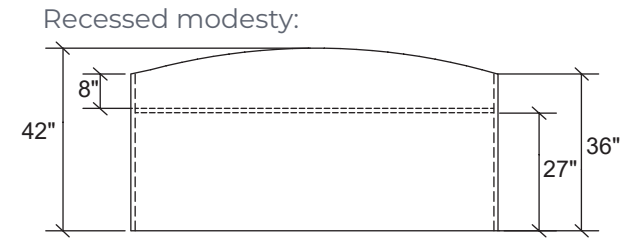

Notes:

1" Arc Desk w/Recessed Full Modesty and Grommets

How to Specify:

Each laminate comes with matching vinyl trim color unless otherwise specified on your purchase order. Refer to the laminate finish card for details.

Options:

- laminate color

- grommet color