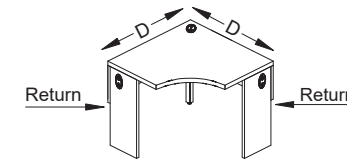

Notes:

Partial modesties are 10"H.

Options:

laminate color

grommet color

metal color (for post support)

Code	Price	H	D	Return	Volume (ft ³)	Weight (lb)
M-W5C0-3621-P	1233	29.5	36	21	12.91	82.62
M-W5C0-3624-P	1233	29.5	36	24	14.75	85.1
M-W5C0-4221-P	1451	29.5	42	21	15.06	94.27
M-W5C0-4224-P	1451	29.5	42	24	17.21	97.87