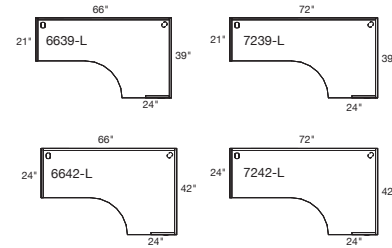

How to Specify:

Each laminate comes with matching vinyl trim color unless otherwise specified on your purchase order. Refer to the laminate finish card for details.

Notes:

Options:

- laminate color
- grommet color

Code	Price	H	W	D	Volume (ft³)	Weight (lb)
M-UC4G-6639-L-N	1739	29.5	66	39	43.94	146.65
M-UC4G-6642-L-N	1814	29.5	66	42	47.32	184.39
M-UC4G-7239-L-N	1864	29.5	72	39	47.94	181.17
M-UC4G-7242-L-N	2207	29.5	72	42	51.62	194.16
M-UC4G-6639-R-N	1739	29.5	66	39	43.94	146.65
M-UC4G-6642-R-N	1814	29.5	66	42	47.32	184.39
M-UC4G-7239-R-N	1864	29.5	72	39	47.94	181.17
M-UC4G-7242-R-N	2207	29.5	72	42	51.62	194.16