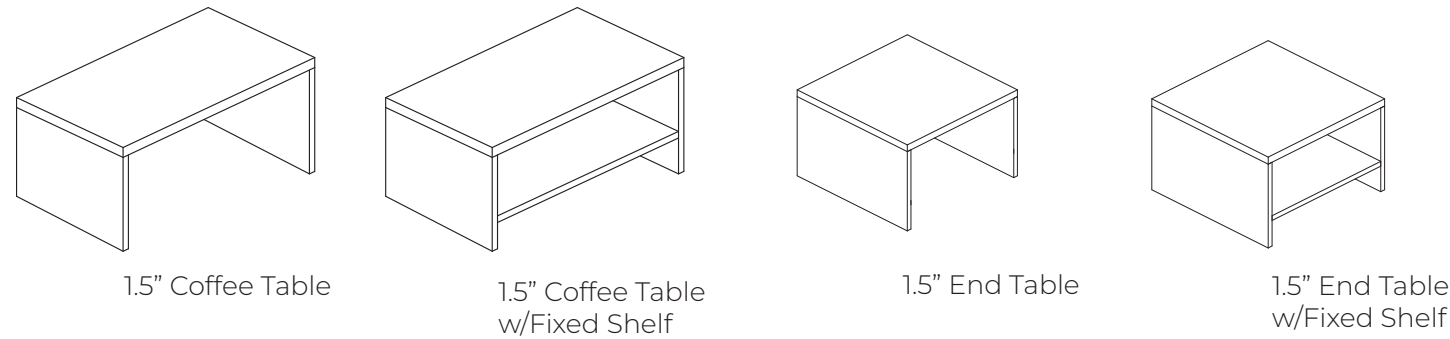

How to Specify:

Each laminate comes with matching vinyl trim color unless otherwise specified on your purchase order. Refer to the laminate finish card for details.

Options:

laminate color

Code	Price	H	W	D	Volume (ft³)	Weight (lb)
Coffee Table						
M-TCT0-362017	535	17.5	36	20	7.29	48.6
M-TCT0-422017	571	17.5	42	20	8.51	53.93
M-TCT0-482017	616	17.5	48	20	9.72	59.26
Coffee Table w/Fixed Shelf						
M-TCTS-362017	655	17.5	36	20	7.29	66.3
M-TCTS-422017	691	17.5	42	20	8.51	74.25
M-TCTS-482017	739	17.5	48	20	9.72	82.2
End Table						
M-TCT0-202019	499	19.5	20	20	4.51	35.7
M-TCT0-242419	560	19.5	24	24	6.50	47.03
M-TCT0-303019	691	19.5	30	30	10.16	58.36
End Table w/Fixed Shelf						
M-TCTS-202019	616	19.5	20	20	4.51	51.36
M-TCTS-242419	681	19.5	24	24	6.50	62.87
M-TCTS-303019	813	19.5	30	30	10.16	78.65