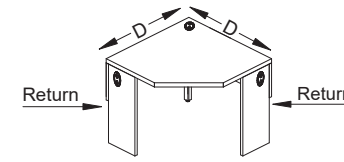

Notes:

Partial modesties are 10"H.

Options:

- laminate color

- grommet color

- metal color (for post support)

Code	Price	H	D	Return	Volume (ft ³)	Weight (lb)
M-W5S0-3621-P	1233	29.5	36	21	12.91	84.74
M-W5S0-3624-P	1233	29.5	36	24	14.75	86.65
M-W5S0-4221-P	1451	29.5	42	21	15.06	102.88
M-W5S0-4224-P	1451	29.5	42	24	17.21	105.16