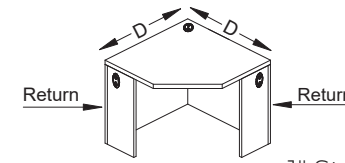

1" Straight Front Corner Worksurface
w/Full Modesties

How to Specify:

Each laminate comes with matching vinyl trim color unless otherwise specified on your purchase order. Refer to the laminate finish card for details.

Options:

laminate color

grommet color

Code	Price	H	D	Return	Volume (ft³)	Weight (lb)
ML-W5S0-3621	1145	29	36	21	99.20	12.69
ML-W5S0-3624	1145	29	36	24	14.50	100.27
ML-W5S0-4221	1345	29	42	21	14.80	117.14
ML-W5S0-4224	1345	29	42	24	16.92	118.66