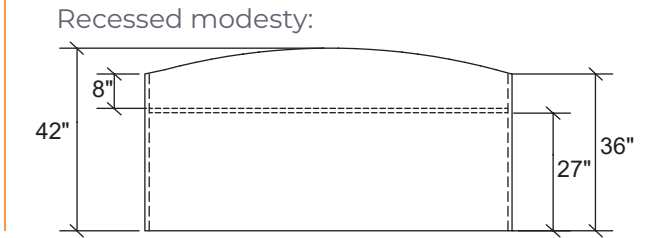

Notes:

Code	Price	H	W	D	Volume (ft³)	Weight (lb)
M-TARG-7236	1819	29.5	72	36	44.25	216.17
M-TARG-7836	1903	29.5	78	36	47.94	230.43
M-TARG-8436	1988	29.5	84	36	51.62	244.69
M-TARG-9036	2102	29.5	90	36	55.31	258.95
M-TARG-9636	2205	29.5	96	36	59.00	273.21

Code	Price	H	W	D	Volume (ft³)	Weight (lb)
ML-TARG-7236	1692	29	72	36	43.50	178.09
ML-TARG-7836	1776	29	78	36	47.12	188.84
ML-TARG-8436	1864	29	84	36	50.75	199.59
ML-TARG-9036	1941	29	90	36	54.38	210.34
ML-TARG-9636	2024	29	96	36	58.00	221.09