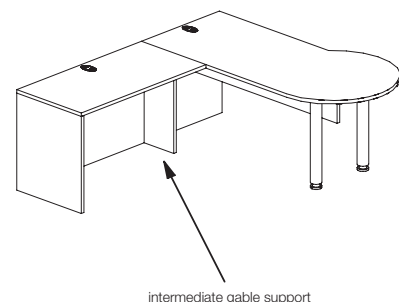

surfaces 60" wide or greater

picture 1

under surfaces with a hutch

picture 2

- > Under return surfaces where the return meets the primary desk or Peninsula table. This applies to Union Professional only.

The 12" wide intermediary gable is for 21"- and 24"-deep surfaces and the 18"-wide intermediate gable is used with 30"- and 36"-deep worksurfaces.

universal gable support

picture 3

accessories

Computer accessories include flat-screen monitor arms, articulating keyboard trays and CPU holders.

Heavy-duty flat-screen monitor arms adjust to the user while storing wires within the arm. The monitor mounting plate meets VESA standards to accommodate most monitors. Monitor arms can be grommet- or clamp-mounted to the worksurface. Articulating and retractable keyboard trays and mobile or underdesk-mounted CPU holders complete the workstation.