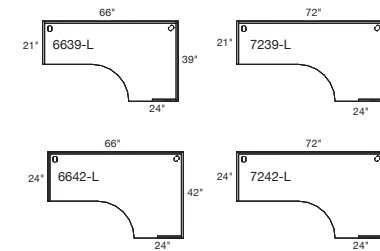

How to Specify:

Each laminate comes with matching vinyl trim color unless otherwise specified on your purchase order. Refer to the laminate finish card for details.

Notes:

Options:

- laminate color
- grommet color

Code	Price	H	W	D	Volume (ft³)	Weight (lb)
ML-UC4G-6639-L-N	1597	29	66	39	43.20	120.6
ML-UC4G-7239-L-N	1711	29	72	39	47.12	153.9
ML-UC4G-6642-L-N	1666	29	66	42	46.52	161.1
ML-UC4G-7242-L-N	2031	29	72	42	50.75	170.55
ML-UC4G-6639-R-N	1597	29	66	39	43.20	120.6
ML-UC4G-7239-R-N	1711	29	72	39	47.12	153.9
ML-UC4G-6642-R-N	1666	29	66	42	46.52	161.1
ML-UC4G-7242-R-N	2031	29	72	42	50.75	170.55