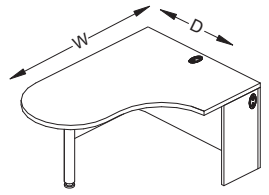

1.5" D-Table

How to Specify:

Each laminate comes with matching vinyl trim color unless otherwise specified on your purchase order. Refer to the laminate finish card for details.

Options:

- laminate color

- grommet color

- metal color (for post support)

Notes:

36"D D-tables include two post supports.