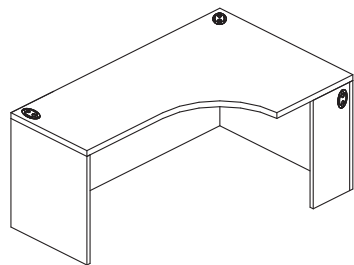

Executive Unitized Desks

1.5" Thick

M-UC4G-L / M-UC4G-R
Unitized Desk (Left Hand
shown)
Full Modesty w/ Full & Partial
Gable
W: 66" - 72"
D: 39" - 42"
Other D: 21" - 24"
H: 29.5"