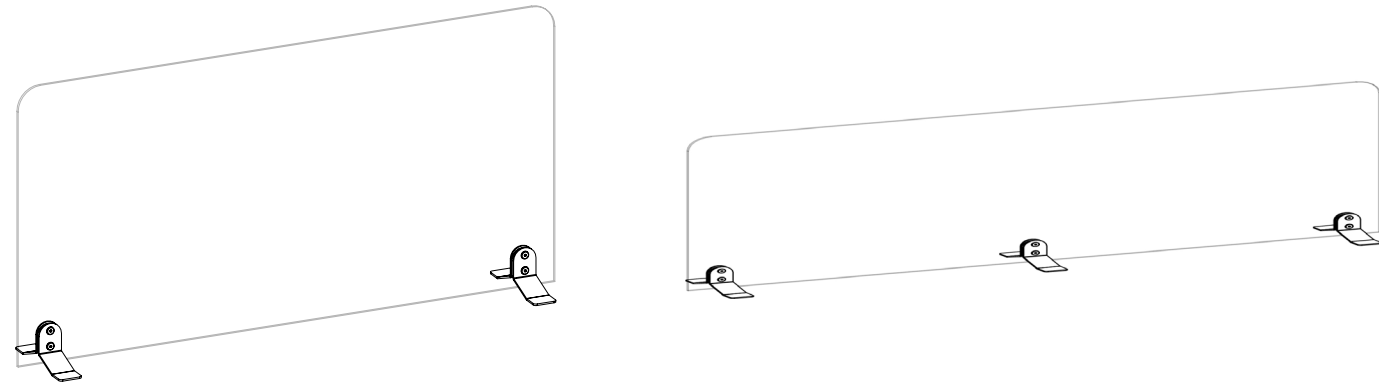

What's Included:

- 18"W-48"W:
  1 shield with 4 freestanding split feet
- 54"W-60"W
  1 shield with 6 freestanding split feet

Notes:

- Split feet require a 9" clearance
- Shield is raised by 3/4"
- Available in clear or frosted acrylic or P.E.T. Acoustic Board only
- Acrylic is 1/4" thick

How to Specify:

Specify required size based on size of the worksurface shield will sit on

Options:

- Widths: 18", 24", 30", 36", 42", 48", 54", 60"
- Heights: 24"
- Shield finish
- Metal split feet paint finish

Clear Acrylic

Code	Price	Height (in)	Width (in)
W-SF-P-2418-C	$711	24	18
W-SF-P-2424-C	$711	24	24
W-SF-P-2430-C	$818	24	30
W-SF-P-2436-C	$820	24	36
W-SF-P-2442-C	$826	24	42
W-SF-P-2448-C	$831	24	48
W-SF-P-2454-C	$1026	24	54
W-SF-P-2460-C	$1038	24	60

Frosted Acrylic

Code	Price	Height (in)	Width (in)
W-SF-P-2418-F	$768	24	18
W-SF-P-2424-F	$768	24	24
W-SF-P-2430-F	$921	24	30
W-SF-P-2436-F	$932	24	36
W-SF-P-2442-F	$941	24	42
W-SF-P-2448-F	$950	24	48
W-SF-P-2454-F	$1196	24	54
W-SF-P-2460-F	$1221	24	60

P.E.T. Acoustic Board

Code	Price	Height (in)	Width (in)
W-SF-P-2418-P	$921	24	18
W-SF-P-2424-P	$921	24	24
W-SF-P-2430-P	$1052	24	30
W-SF-P-2436-P	$1061	24	36
W-SF-P-2442-P	$1069	24	42
W-SF-P-2448-P	$1078	24	48
W-SF-P-2454-P	$1502	24	54
W-SF-P-2460-P	$1511	24	60