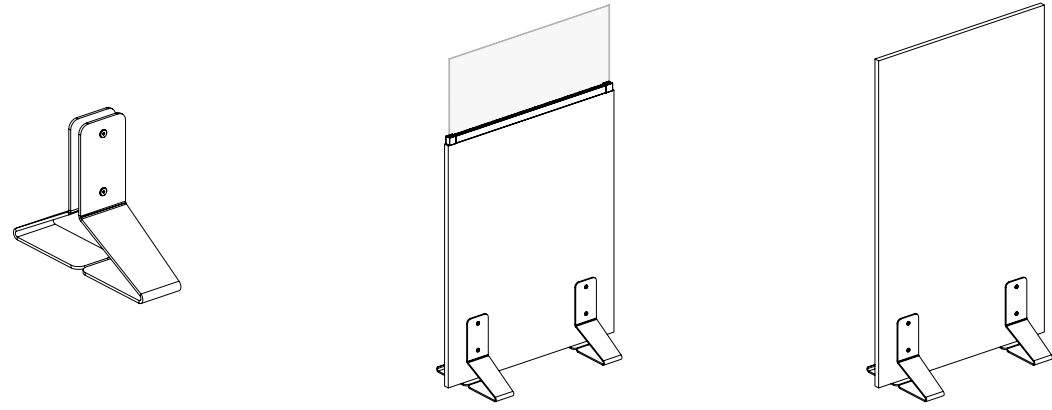

Skate foot

Acrylic

Laminate

What's Included:

- 1" thick laminate Gallery Shield
- 16" acrylic blade
- 4 stationary SKATE feet
- 1 acrylic blade channel
- 2 blade end caps

Notes:

Acrylic portion is always 16" High
18-1/4" clearance for feet

Options:

Height: 61", 66", 69", 72"

Width: 36", 42", 48"

Metal paint finish

Laminate finish

Acrylic finish

Whiteboard finish

Whiteboard

Code	Price	Height (in)	Width (in)	Depth (in)	Weight (lb)	Volume (ft³)
W-GH-F-6136-W	2455	61	36	1	29.28	1.17
W-GH-F-6142-W	2854	61	42	1	34.16	1.37
W-GH-F-6148-W	2857	61	48	1	39.04	1.56
W-GH-F-6636-W	2216	66	36	1	31.68	1.27
W-GH-F-6642-W	2855	66	42	1	36.96	1.48
W-GH-F-6648-W	2858	66	48	1	42.24	1.69
W-GH-F-6936-W	2217	69	36	1	33.12	1.32
W-GH-F-6942-W	2857	69	42	1	38.64	1.55
W-GH-F-6948-W	2858	69	48	1	44.16	1.77
W-GH-F-7236-W	2217	72	36	1	34.56	1.38
W-GH-F-7242-W	2858	72	42	1	40.32	1.61
W-GH-F-7248-W	2859	72	48	1	46.08	1.84

Clear Acrylic

Code	Price	Height (in)	Width (in)
W-GH-F-6136-C	1861	61	36
W-GH-F-6142-C	2244	61	42
W-GH-F-6148-C	2252	61	48
W-GH-F-6636-C	1877	66	36
W-GH-F-6642-C	2246	66	42
W-GH-F-6648-C	2253	66	48
W-GH-F-6936-C	1889	69	36
W-GH-F-6942-C	2247	69	42
W-GH-F-6948-C	2254	69	48
W-GH-F-7236-C	1904	72	36
W-GH-F-7242-C	2249	72	42
W-GH-F-7248-C	2254	72	48

Frosted Acrylic

Code	Price	Height (in)	Width (in)
W-GH-F-6136-F	1954	61	36
W-GH-F-6142-F	2340	61	42
W-GH-F-6148-F	2346	61	48
W-GH-F-6636-F	1973	66	36
W-GH-F-6642-F	2341	66	42
W-GH-F-6648-F	2347	66	48
W-GH-F-6936-F	1987	69	36
W-GH-F-6942-F	2341	69	42
W-GH-F-6948-F	2348	69	48
W-GH-F-7236-F	1997	72	36
W-GH-F-7242-F	2342	72	42
W-GH-F-7248-F	2350	72	48

Laminate

Code	Price	Height (in)	Width (in)
W-GH-F-6136-L	1359	61	36
W-GH-F-6142-L	1756	61	42
W-GH-F-6148-L	1763	61	48
W-GH-F-6636-L	1119	66	36
W-GH-F-6642-L	1757	66	42
W-GH-F-6648-L	1764	66	48
W-GH-F-6936-L	1121	69	36
W-GH-F-6942-L	1763	69	42
W-GH-F-6948-L	1764	69	48
W-GH-F-7236-L	1121	72	36
W-GH-F-7242-L	1764	72	42
W-GH-F-7248-L	1765	72	48