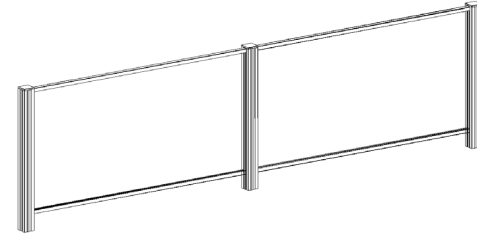

2 front shields

What's Included:

24"W-60"W:

- 2 Scene posts with 2 flat brackets
- 1 front shield
- 1 set of horizontal retainers

64"W-72":

- 3 Scene posts with 3 flat brackets
- 2 front shields
- 2 sets of horizontal retainers

How to Specify:

Specify based on width and depth of the worksurface the shield will be fastened to
Specify regular or cropped width

Notes:

Attached to surface with a clamp and does not require drilling into the surface

Shield can be placed along the width or the depth of the worksurface

Raised shield sits 4" above worksurface

Cropped width is 2" shorter

Clamp mount is clamped onto the worksurface and requires 1.5" of clearance

Available in clear acrylic only

Acrylic is 3/16" thick

Integrated Width Options:

Width: 34", 40", 52", 58", 64", 70"

Heights: 24"

Metal post & retainer paint finish

Standard Width Options:

Widths: 24", 30", 36", 42", 48", 54", 60", 66", 72"

Heights: 24"

Metal post & retainer paint finish

Clear Acrylic

Code	Price	Height (in)	Width (in)
W-SB-R-2424-C	$634	24	24
W-SB-R-2430-C	$641	24	30
W-SB-R-2434-C	$659	24	34
W-SB-R-2436-C	$667	24	36
W-SB-R-2440-C	$686	24	40
W-SB-R-2442-C	$695	24	42
W-SB-R-2446-C	$713	24	46
W-SB-R-2448-C	$719	24	48
W-SB-R-2452-C	$739	24	52
W-SB-R-2454-C	$744	24	54
W-SB-R-2458-C	$764	24	58
W-SB-R-2460-C	$776	24	60
W-SB-R-2464-C	$786	24	64
W-SB-R-2466-C	$800	24	66
W-SB-R-2470-C	$827	24	70
W-SB-R-2472-C	$840	24	72