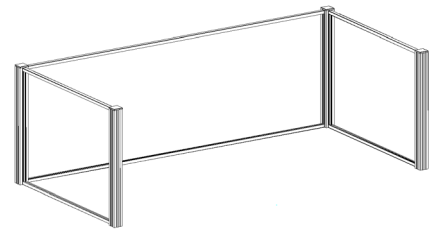

1 front shield