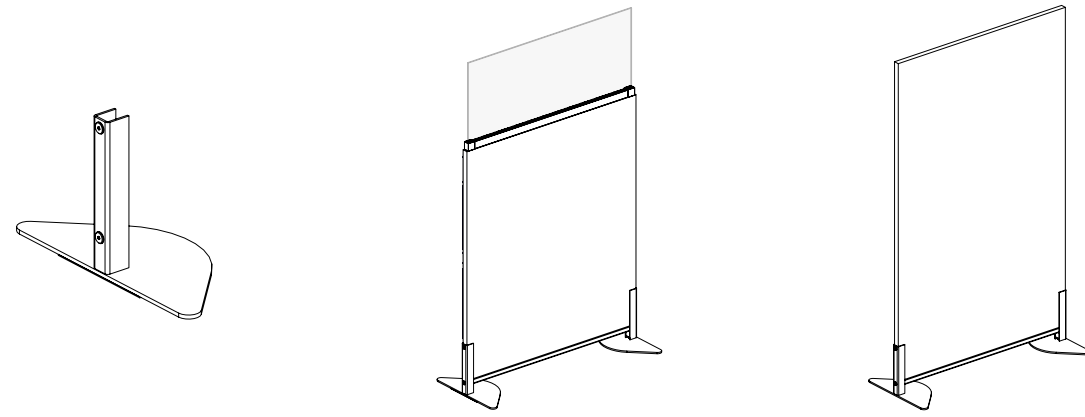

D-foot

Acrylic

Laminate

What's Included:

- 1" thick laminate Gallery Shield
- 16" acrylic blade
- 2 stationary D-feet
- 2 u-channels
- 1 bottom brace
- 1 acrylic blade channel
- 2 blade end caps

Notes:

Acrylic portion is always 16" high
15-1/8" clearance for feet

Height: 61", 66", 69", 72"

Width: 36", 42", 48"

Metal paint finish

Laminate finish

Acrylic finish

Whiteboard finish

Whiteboard

Code	Price	Height (in)	Width (in)	Depth (in)	Weight (lb)	Volume (ft³)
W-GD-F-6136-W	2588	61	36	1	29.28	1.17
W-GD-F-6142-W	2991	61	42	1	34.16	1.37
W-GD-F-6148-W	2992	61	48	1	39.04	1.56
W-GD-F-6636-W	2612	66	36	1	31.68	1.27
W-GD-F-6642-W	2992	66	42	1	36.96	1.48
W-GD-F-6648-W	2993	66	48	1	42.24	1.69
W-GD-F-6936-W	2625	69	36	1	33.12	1.32
W-GD-F-6942-W	2993	69	42	1	38.64	1.55
W-GD-F-6948-W	2995	69	48	1	44.16	1.77
W-GD-F-7236-W	2638	72	36	1	34.56	1.38
W-GD-F-7242-W	2993	72	42	1	40.32	1.61
W-GD-F-7248-W	2996	72	48	1	46.08	1.84

Clear Acrylic

Code	Price	Height (in)	Width (in)
W-GD-F-6136-C	2227	61	36
W-GD-F-6142-C	2653	61	42
W-GD-F-6148-C	2660	61	48
W-GD-F-6636-C	2250	66	36
W-GD-F-6642-C	2654	66	42
W-GD-F-6648-C	2663	66	48
W-GD-F-6936-C	2262	69	36
W-GD-F-6942-C	2655	69	42
W-GD-F-6948-C	2667	69	48
W-GD-F-7236-C	2276	72	36
W-GD-F-7242-C	2655	72	42
W-GD-F-7248-C	2667	72	48

Frosted Acrylic

Code	Price	Height (in)	Width (in)
W-GD-F-6136-F	2333	61	36
W-GD-F-6142-F	2757	61	42
W-GD-F-6148-F	2763	61	48
W-GD-F-6636-F	2352	66	36
W-GD-F-6642-F	2758	66	42
W-GD-F-6648-F	2764	66	48
W-GD-F-6936-F	2363	69	36
W-GD-F-6942-F	2758	69	42
W-GD-F-6948-F	2765	69	48
W-GD-F-7236-F	2378	72	36
W-GD-F-7242-F	2759	72	42
W-GD-F-7248-F	2771	72	48

Laminate

Code	Price	Height (in)	Width (in)
W-GD-F-6136-L	1491	61	36
W-GD-F-6142-L	1896	61	42
W-GD-F-6148-L	1897	61	48
W-GD-F-6636-L	1515	66	36
W-GD-F-6642-L	1897	66	42
W-GD-F-6648-L	1898	66	48
W-GD-F-6936-L	1528	69	36
W-GD-F-6942-L	1898	69	42
W-GD-F-6948-L	1899	69	48
W-GD-F-7236-L	1542	72	36
W-GD-F-7242-L	1898	72	42
W-GD-F-7248-L	1900	72	48