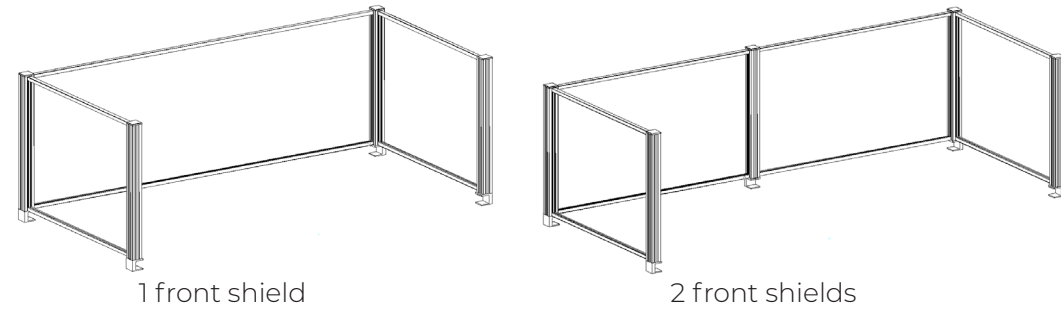

### **Instability Hazard**

Mobile items on casters such as flip top, personal and movable tables of any type and storage items of any type may present an instability hazard if not secured correctly while in use or in storage. Flip top tables or training tables of any type, are inherently more unstable when folded. Tayco provides the following guidelines & warnings when using mobile products:

USA  
Shield Pricebook  
January 2026  
Scene Shield

Scene Shield

<u>U-Shape Shield w/ Clamp</u>	8
<u>U-Shape Raised Shield w/ Clamp</u>	10
<u>U-Shape Shield w/ Bracket</u>	12
<u>Scene Post</u>	17
<u>U-Shape Raised Shield w/ Bracket</u>	18
<u>Single Shield w/ Clamp</u>	20
<u>Single Raised Shield w/ Clamp</u>	22
<u>Single Shield w/ Bracket</u>	24
<u>Single Raised Shield w/ Bracket</u>	26
<u>Shield - End-to-End</u>	28
<u>Raised Shield - End-to-End</u>	30
<u>Shield - End-to-Shared</u>	32
<u>Raised Shield - End-to-Shared</u>	34
<u>Shield - Shared-to-Shared</u>	36
<u>Raised Shield - Shared-to-Shared</u>	38
<u>Post Extended Shield</u>	40
<u>Extended Shield</u>	42