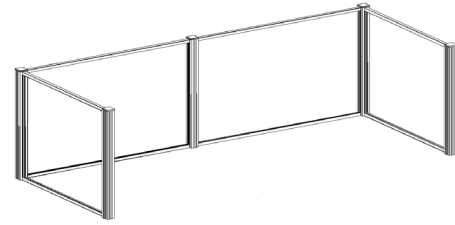

2 front shields

What's Included:

34"W-60"W:

- 4 Scene posts with 4 flat brackets
- 1 front shield and 2 side shields to create a u-shape
- 3 sets of horizontal retainers

64"W-72":

- 5 Scene posts with 5 flat brackets
- 2 front shield and 2 side shields to create a u-shape
- 4 sets of horizontal retainers

How to Specify:

Specify based on width and depth of the worksurface the shield will be fastened to

Integrated Options:

Depth: 23", 29"

Widths: 34", 40", 46", 52", 58", 64", 70"

Heights: 24"

Shield finish

Metal post & retainer paint finish

Notes:

Attached to surface with a bracket and requires drilling into the surface

23"D and 29" D are for integrated Height Adjustable Tables. A 1" pinch point on two sides and the front have been taken into account.

Acrylic is 3/16" thick

Standard Options:

Depth: 24", 30"

Widths at 24"D: 36", 42", 48", 54", 60", 66", 72"

Widths at 30"D: 48", 54", 60"

Heights: 24"

Shield finish

Metal post & retainer paint finish

Clear Acrylic

Code	Price	Height (in)	Depth (in)	Width (in)
W-SB-U-242334-C	$1371	24	23	34
W-SB-U-242340-C	$1397	24	23	40
W-SB-U-242346-C	$1426	24	23	46
W-SB-U-242352-C	$1449	24	23	52
W-SB-U-242358-C	$1476	24	23	58
W-SB-U-242364-C	$1688	24	23	64
W-SB-U-242370-C	$1704	24	23	70
W-SB-U-242436-C	$1390	24	24	36
W-SB-U-242442-C	$1416	24	24	42
W-SB-U-242448-C	$1443	24	24	48
W-SB-U-242454-C	$1470	24	24	54
W-SB-U-242460-C	$1494	24	24	60
W-SB-U-242466-C	$1731	24	24	66
W-SB-U-242472-C	$1756	24	24	72
W-SB-U-242934-C	$1426	24	29	34
W-SB-U-242940-C	$1449	24	29	40
W-SB-U-242946-C	$1476	24	29	46
W-SB-U-242952-C	$1502	24	29	52
W-SB-U-242958-C	$1529	24	29	58
W-SB-U-242964-C	$1771	24	29	64
W-SB-U-242970-C	$1797	24	29	70
W-SB-U-243036-C	$1443	24	30	36
W-SB-U-243042-C	$1470	24	30	42
W-SB-U-243048-C	$1494	24	30	48
W-SB-U-243054-C	$1522	24	30	54
W-SB-U-243060-C	$1548	24	30	60
W-SB-U-243066-C	$1792	24	30	66
W-SB-U-243072-C	$1817	24	30	72