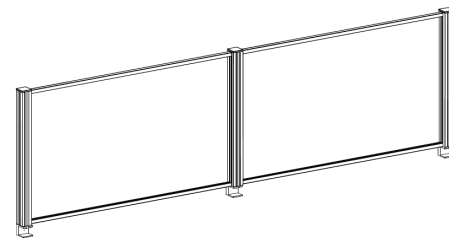

2 front shields

What's Included:

24"W-60"W:

- 2 Scene posts with 2 clamps
- 1 front shield
- 1 set of horizontal retainers

66"W-72":

- 3 Scene posts with 3 clamps
- 2 front shields
- 2 sets of horizontal retainers

How to Specify:

Specify based on width and depth of the worksurface the shield will be fastened to

Standard Width Options:

Widths: 24", 30", 36", 42", 48", 54", 60", 66", 72"

Heights: 24"

Shield finish

Metal post & retainer paint finish

Notes:

Attached to surface with a clamp and does not require drilling into the surface

Shield can be placed along the width or the depth of the worksurface

Clamp mount is clamped onto the worksurface and requires 1.5" of clearance

Acrylic is 3/16" thick

Clear Acrylic

Code	Price	Height (in)	Width (in)
W-SC-S-2424-C	$634	24	24
W-SC-S-2430-C	$641	24	30
W-SC-S-2436-C	$667	24	36
W-SC-S-2442-C	$695	24	42
W-SC-S-2448-C	$719	24	48
W-SC-S-2454-C	$744	24	54
W-SC-S-2460-C	$776	24	60
W-SC-S-2466-C	$800	24	66
W-SC-S-2472-C	$840	24	72

Frosted Acrylic

Code	Price	Height (in)	Width (in)
W-SC-S-2424-F	$768	24	24
W-SC-S-2430-F	$786	24	30
W-SC-S-2436-F	$811	24	36
W-SC-S-2442-F	$860	24	42
W-SC-S-2448-F	$908	24	48
W-SC-S-2454-F	$959	24	54
W-SC-S-2460-F	$1008	24	60
W-SC-S-2466-F	$1053	24	66
W-SC-S-2472-F	$1123	24	72

Laminate

Code	Price	Height (in)	Width (in)
W-SC-S-2424-L	$753	24	24
W-SC-S-2430-L	$760	24	30
W-SC-S-2436-L	$780	24	36
W-SC-S-2442-L	$799	24	42
W-SC-S-2448-L	$818	24	48
W-SC-S-2454-L	$837	24	54
W-SC-S-2460-L	$858	24	60
W-SC-S-2466-L	$889	24	66
W-SC-S-2472-L	$923	24	72

P.E.T. Acoustic Board

Code	Price	Height (in)	Width (in)
W-SC-S-2424-P	$1212	24	24
W-SC-S-2430-P	$1265	24	30
W-SC-S-2436-P	$1368	24	36
W-SC-S-2442-P	$1370	24	42
W-SC-S-2448-P	$1371	24	48
W-SC-S-2454-P	$1619	24	54
W-SC-S-2460-P	$1623	24	60
W-SC-S-2466-P	$1769	24	66
W-SC-S-2472-P	$1785	24	72