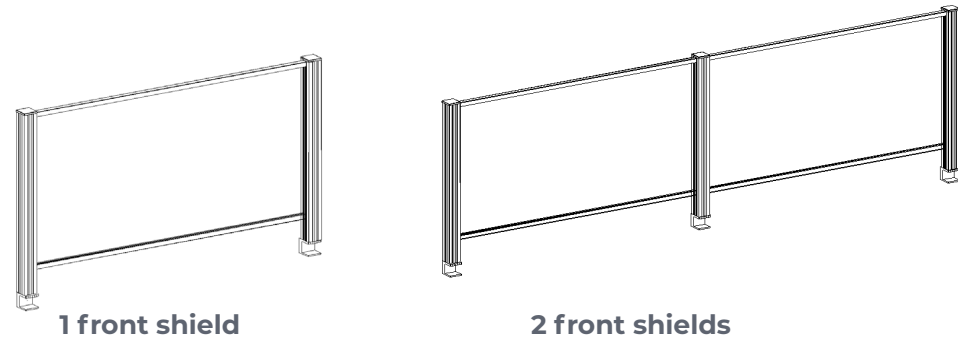

What's Included:

24"W-60"W:

- 2 Scene posts with 2 clamps
- 1 front shield
- 1 set of horizontal retainers

66"W-72":

- 3 Scene posts with 3 clamps
- 2 front shields
- 2 sets of horizontal retainers

Notes:

Attached to surface with a clamp and does not require drilling into the surface

Shield can be placed along the width or the depth of the worksurface

Clamp mount is clamped onto the worksurface and requires 1.5" of clearance

Shield is raised 4" above the worksurface

Available in clear acrylic only

Acrylic is 3/16" thick

How to Specify:

Specify based on width and depth of the worksurface the shield will be fastened to

Standard Width Options:

Widths: 24", 30", 36", 42", 48", 54", 60", 66", 72"

Heights: 24"

Metal post & retainer paint finish

Clear Acrylic

Code	Price	Height (in)	Width (in)	Weight
W-SC-R-2424-C	634	24	24	9.51
W-SC-R-2430-C	641	24	30	9.97
W-SC-R-2436-C	667	24	36	10.7
W-SC-R-2442-C	695	24	42	11.88
W-SC-R-2448-C	719	24	48	12.94
W-SC-R-2454-C	744	24	54	13.97
W-SC-R-2460-C	776	24	60	14.97
W-SC-R-2466-C	800	24	66	15.9
W-SC-R-2472-C	840	24	72	16.5