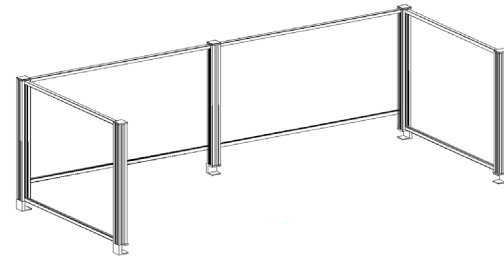

2 front shields

What's Included:

36"W-60"W:

- 4 Scene posts with 4 clamps
- 1 front shield and 2 side shields to create a u-shape
- 3 sets of horizontal retainers

66"W-72":

- 5 Scene posts with 5 clamps
- 2 front shield and 2 side shields to create a u-shape
- 4 sets of horizontal retainers

How to Specify:

Specify based on width and depth of the worksurface the shield will be fastened to

Notes:

Attached to surface with a clamp and does not require drilling into the surface

Clamp mount is clamped onto the worksurface and requires 1.5" of clearance

Front of shield is raised 4" off the worksurface

Shield finish available in clear acrylic only

Acrylic is 3/16" thick

Standard Options:

Depth: 30"

Widths: 48", 54", 60, 66, 72

Heights: 24"

Metal post & retainer paint finish

Clear Acrylic

Code	Price	Height (in)	Depth (in)	Width (in)
W-SC-R-243048-C	$1494	24	30	48
W-SC-R-243054-C	$1522	24	30	54
W-SC-R-243060-C	$1548	24	30	60
W-SC-R-243066-C	$1792	24	30	66
W-SC-R-243072-C	$1817	24	30	72