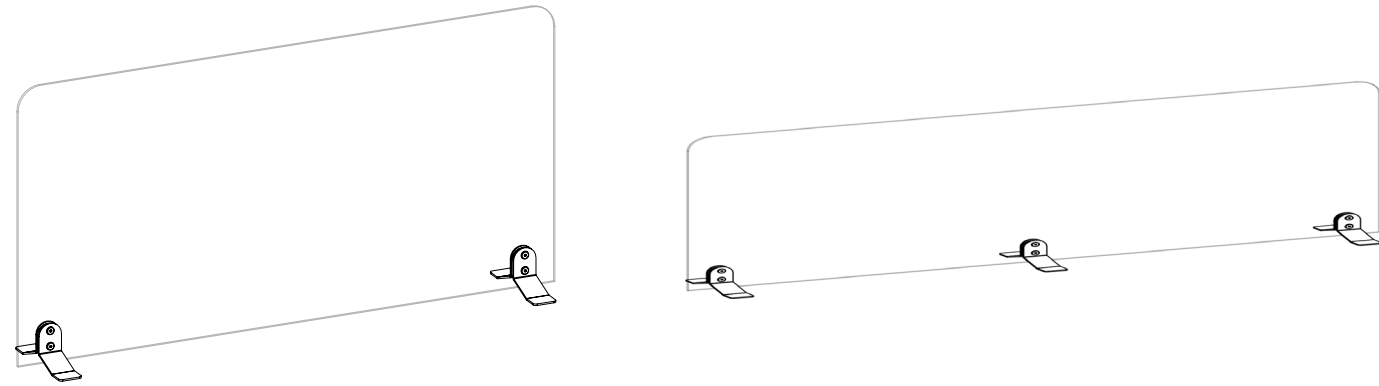

What's Included:

- 18"W-48"W:
  1 shield with 4 freestanding split feet
- 54"W-60"W:
  1 shield with 6 freestanding split feet

Notes:

- Split feet require a 9" clearance
- Shield is raised by 3/4"
- Available in clear or frosted acrylic or P.E.T. Acoustic Board only
- Acrylic is 1/4" thick

How to Specify:

Specify required size based on size of the worksurface shield will sit on

Options:

- Widths: 18", 24", 30", 36", 42", 48", 54", 60"
- Heights: 24"
- Shield finish
- Metal split feet paint finish

Clear Acrylic

Code	Price	Height (in)	Width (in)
W-SF-P-2418-C	$589	24	18
W-SF-P-2424-C	$589	24	24
W-SF-P-2430-C	$677	24	30
W-SF-P-2436-C	$679	24	36
W-SF-P-2442-C	$684	24	42
W-SF-P-2448-C	$688	24	48
W-SF-P-2454-C	$849	24	54
W-SF-P-2460-C	$859	24	60

Frosted Acrylic

Code	Price	Height (in)	Width (in)
W-SF-P-2418-F	$637	24	18
W-SF-P-2424-F	$637	24	24
W-SF-P-2430-F	$763	24	30
W-SF-P-2436-F	$772	24	36
W-SF-P-2442-F	$779	24	42
W-SF-P-2448-F	$787	24	48
W-SF-P-2454-F	$991	24	54
W-SF-P-2460-F	$1011	24	60

P.E.T. Acoustic Board

Code	Price	Height (in)	Width (in)
W-SF-P-2418-P	$763	24	18
W-SF-P-2424-P	$763	24	24
W-SF-P-2430-P	$871	24	30
W-SF-P-2436-P	$878	24	36
W-SF-P-2442-P	$886	24	42
W-SF-P-2448-P	$892	24	48
W-SF-P-2454-P	$1244	24	54
W-SF-P-2460-P	$1251	24	60