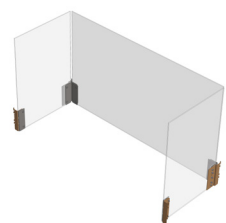

Clear Glass Bare Panel