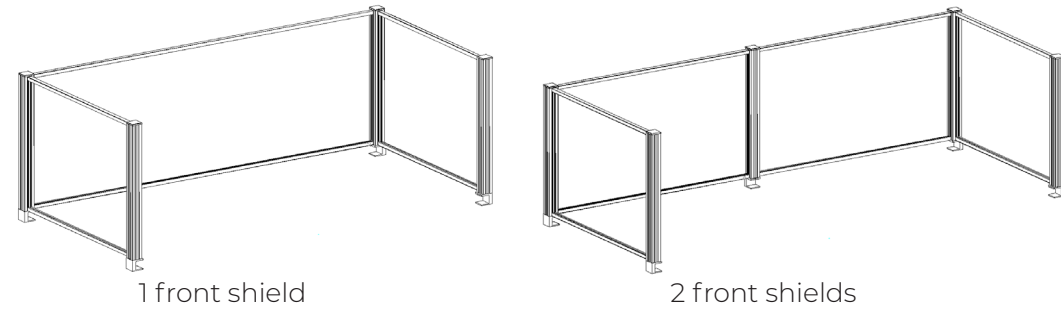

Instability Hazard

Mobile items on casters such as flip top, personal and movable tables of any type and storage items of any type may present an instability hazard if not secured correctly while in use or in storage. Flip top tables or training tables of any type, are inherently more unstable when folded. Tayco provides the following guidelines & warnings when using mobile products:

USA Shield Pricebook
January 2023
Scene Shield

Scene Shield

<u>U-Shape Shield w/ Clamp</u>	8
<u>U-Shape Raised Shield w/ Clamp</u>	10
<u>U-Shape Shield w/ Bracket</u>	12
<u>Scene Post</u>	17
<u>U-Shape Raised Shield w/ Bracket</u>	18
<u>Single Shield w/ Clamp</u>	20
<u>Single Raised Shield w/ Clamp</u>	22
<u>Single Shield w/ Bracket</u>	24
<u>Single Raised Shield w/ Bracket</u>	26
<u>Shield - End-to-End</u>	28
<u>Raised Shield - End-to-End</u>	30
<u>Shield - End-to-Shared</u>	32
<u>Raised Shield - End-to-Shared</u>	34
<u>Shield - Shared-to-Shared</u>	36
<u>Raised Shield - Shared-to-Shared</u>	38
<u>Post Extended Shield</u>	40
<u>Extended Shield</u>	42