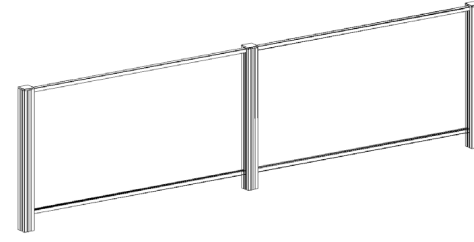

2 front shields

What's Included:

24"W-60"W:

- 2 Scene posts with 2 flat brackets
- 1 front shield
- 1 set of horizontal retainers

64"W-72":

- 3 Scene posts with 3 flat brackets
- 2 front shields
- 2 sets of horizontal retainers

How to Specify:

Specify based on width and depth of the worksurface the shield will be fastened to
Specify regular or cropped width

Notes:

Attached to surface with a clamp and does not require drilling into the surface

Shield can be placed along the width or the depth of the worksurface

Raised shield sits 4" above worksurface

Cropped width is 2" shorter

Clamp mount is clamped onto the worksurface and requires 1.5" of clearance

Available in clear acrylic only

Acrylic is 3/16" thick

Integrated Width Options:

Width: 34", 40", 52", 58", 64", 70"

Heights: 24"

Metal post & retainer paint finish

Standard Width Options:

Widths: 24", 30", 36", 42", 48", 54", 60", 66", 72"

Heights: 24"

Metal post & retainer paint finish

Clear Acrylic

Code	Price	Height (in)	Width (in)
W-SB-R-2424-C	$525	24	24
W-SB-R-2430-C	$531	24	30
W-SB-R-2434-C	$546	24	34
W-SB-R-2436-C	$553	24	36
W-SB-R-2440-C	$568	24	40
W-SB-R-2442-C	$576	24	42
W-SB-R-2446-C	$591	24	46
W-SB-R-2448-C	$596	24	48
W-SB-R-2452-C	$612	24	52
W-SB-R-2454-C	$617	24	54
W-SB-R-2458-C	$633	24	58
W-SB-R-2460-C	$642	24	60
W-SB-R-2464-C	$651	24	64
W-SB-R-2466-C	$662	24	66
W-SB-R-2470-C	$685	24	70
W-SB-R-2472-C	$696	24	72