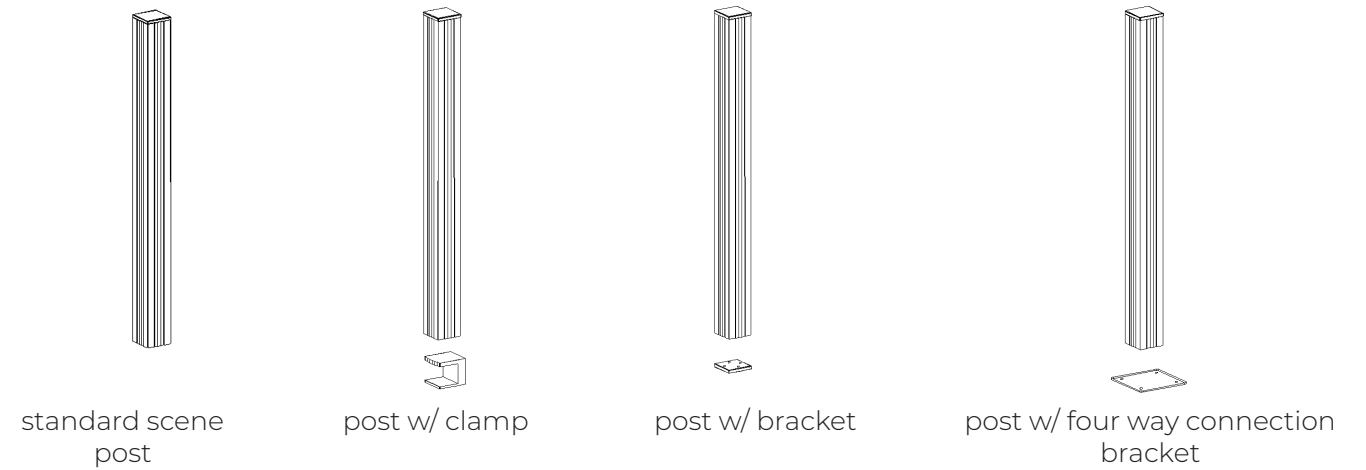

P.E.T. Acoustic Board

Code	Price	Height (in)	Depth (in)	Width (in)
W-SB-U-242334-P	$1822	24	23	34
W-SB-U-242340-P	$1823	24	23	40
W-SB-U-242346-P	$1826	24	23	46
W-SB-U-242352-P	$2008	24	23	52
W-SB-U-242358-P	$2011	24	23	58
W-SB-U-242364-P	$2360	24	23	64
W-SB-U-242370-P	$2376	24	23	70
W-SB-U-243054-C	$1260	24	30	54
W-SB-U-243060-C	$1282	24	30	60
W-SB-U-243066-C	$1484	24	30	66
W-SB-U-243072-C	$1505	24	30	72

What's Included:

- 1 Scene post
- Mounting hardware

How to Specify:

Specify by mounting type

Notes:

- Direct mount is fastened through the underside of the worksurface
- Flat bracket mount is fastened through the top of the worksurface
- Clamp mount is clamped onto the worksurface and requires 1.5" of clearance
- W-PS-24-C clamp mount accommodates 1" - 1 1/4" thick surface
- W-PS-24-CT clamp mount accommodates 1 1/4" - 1 5/8" thick surface

Options:

- Height: 24"
- Mounting hardware
- Metal post paint finish

Code	Price	Height (in)
W-PS-24	$85	24
W-PS-24-B	$120	24
W-PS-24-C	$120	24
W-PS-24-B-4	$135	24
W-PS-24-CT	$129	24