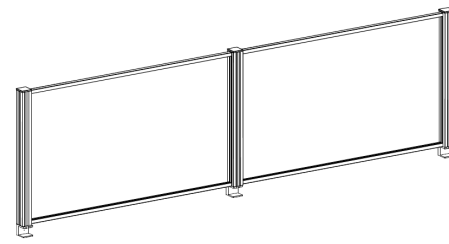

2 front shields

What's Included:

24"W-60"W:

- 2 Scene posts with 2 clamps
- 1 front shield
- 1 set of horizontal retainers

66"W-72":

- 3 Scene posts with 3 clamps
- 2 front shields
- 2 sets of horizontal retainers

How to Specify:

Specify based on width and depth of the worksurface the shield will be fastened to

Notes:

Attached to surface with a clamp and does not require drilling into the surface

Shield can be placed along the width or the depth of the worksurface

Clamp mount is clamped onto the worksurface and requires 1.5" of clearance

Acrylic is 3/16" thick

Standard Width Options:

Widths: 24", 30", 36", 42", 48", 54", 60", 66", 72"

Heights: 24"

Shield finish

Metal post & retainer paint finish

Clear Acrylic

Code	Price	Height (in)	Width (in)
W-SC-S-2424-C	$525	24	24
W-SC-S-2430-C	$531	24	30
W-SC-S-2436-C	$553	24	36
W-SC-S-2442-C	$576	24	42
W-SC-S-2448-C	$596	24	48
W-SC-S-2454-C	$617	24	54
W-SC-S-2460-C	$642	24	60
W-SC-S-2466-C	$662	24	66
W-SC-S-2472-C	$696	24	72

Frosted Acrylic

Code	Price	Height (in)	Width (in)
W-SC-S-2424-F	$637	24	24
W-SC-S-2430-F	$651	24	30
W-SC-S-2436-F	$672	24	36
W-SC-S-2442-F	$712	24	42
W-SC-S-2448-F	$752	24	48
W-SC-S-2454-F	$794	24	54
W-SC-S-2460-F	$835	24	60
W-SC-S-2466-F	$872	24	66
W-SC-S-2472-F	$930	24	72

Laminate

Code	Price	Height (in)	Width (in)
W-SC-S-2424-L	$624	24	24
W-SC-S-2430-L	$629	24	30
W-SC-S-2436-L	$646	24	36
W-SC-S-2442-L	$661	24	42
W-SC-S-2448-L	$677	24	48
W-SC-S-2454-L	$693	24	54
W-SC-S-2460-L	$710	24	60
W-SC-S-2466-L	$737	24	66
W-SC-S-2472-L	$765	24	72