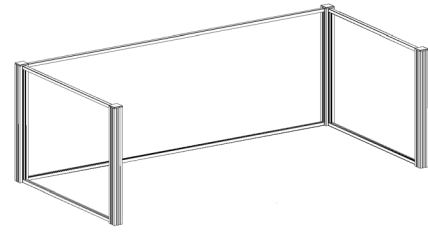

1 front shield