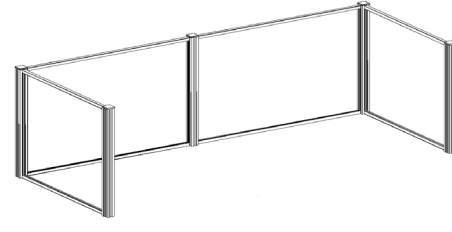

2 front shields

What's Included:

34"W-60"W:

- 4 Scene posts with 4 flat brackets
- 1 front shield and 2 side shields to create a u-shape
- 3 sets of horizontal retainers

64"W-72":

- 5 Scene posts with 5 flat brackets
- 2 front shield and 2 side shields to create a u-shape
- 4 sets of horizontal retainers

How to Specify:

Specify based on width and depth of the worksurface the shield will be fastened to

Integrated Options:

Depth: 23", 29"

Widths: 34", 40", 46", 52", 58", 64", 70"

Heights: 24"

Shield finish

Metal post & retainer paint finish

Notes:

Attached to surface with a bracket and requires drilling into the surface

23"D and 29" D are for integrated Height Adjustable Tables. A 1" pinch point on two sides and the front have been taken into account.

Acrylic is 3/16" thick

Standard Options:

Depth: 24", 30"

Widths at 24"D: 36", 42", 48", 54", 60", 66", 72"

Widths at 30"D: 48", 54", 60"

Heights: 24"

Shield finish

Metal post & retainer paint finish

Clear Acrylic

Code	Price	Height (in)	Depth (in)	Width (in)
W-SB-U-242334-C	$1136	24	23	34
W-SB-U-242340-C	$1158	24	23	40
W-SB-U-242346-C	$1181	24	23	46
W-SB-U-242352-C	$1200	24	23	52
W-SB-U-242358-C	$1223	24	23	58
W-SB-U-242364-C	$1398	24	23	64
W-SB-U-242370-C	$1411	24	23	70
W-SB-U-242436-C	$1151	24	24	36
W-SB-U-242442-C	$1173	24	24	42
W-SB-U-242448-C	$1195	24	24	48
W-SB-U-242454-C	$1218	24	24	54
W-SB-U-242460-C	$1238	24	24	60
W-SB-U-242466-C	$1434	24	24	66
W-SB-U-242472-C	$1455	24	24	72
W-SB-U-242934-C	$1181	24	29	34
W-SB-U-242940-C	$1200	24	29	40
W-SB-U-242946-C	$1223	24	29	46
W-SB-U-242952-C	$1244	24	29	52
W-SB-U-242958-C	$1267	24	29	58
W-SB-U-242964-C	$1467	24	29	64
W-SB-U-242970-C	$1489	24	29	70
W-SB-U-243036-C	$1195	24	30	36
W-SB-U-243042-C	$1218	24	30	42
W-SB-U-243048-C	$1238	24	30	48
W-SB-U-243054-C	$1260	24	30	54
W-SB-U-243060-C	$1282	24	30	60
W-SB-U-243066-C	$1484	24	30	66
W-SB-U-243072-C	$1505	24	30	72