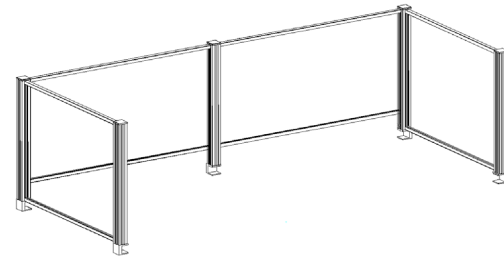

2 front shields

What's Included:

36"W-60"W:

- 4 Scene posts with 4 clamps
- 1 front shield and 2 side shields to create a u-shape
- 3 sets of horizontal retainers

66"W-72":

- 5 Scene posts with 5 clamps
- 2 front shield and 2 side shields to create a u-shape
- 4 sets of horizontal retainers

How to Specify:

Specify based on width and depth of the worksurface the shield will be fastened to

Notes:

Attached to surface with a clamp and does not require drilling into the surface

Clamp mount is clamped onto the worksurface and requires 1.5" of clearance

Front of shield is raised 4" off the worksurface

Shield finish available in clear acrylic only

Acrylic is 3/16" thick

Standard Options:

Depth: 30"

Widths: 48", 54", 60, 66, 72

Heights: 24"

Metal post & retainer paint finish

Clear Acrylic

Code	Price	Height (in)	Depth (in)	Width (in)
W-SC-R-243048-C	$1238	24	30	48
W-SC-R-243054-C	$1260	24	30	54
W-SC-R-243060-C	$1282	24	30	60
W-SC-R-243066-C	$1484	24	30	66
W-SC-R-243072-C	$1505	24	30	72