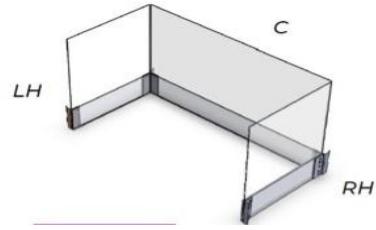

Clear Glass w/ Magnetic Fascia

What's Included:

- 3 shields
- 2 left hand brackets
- 2 right hand brackets
- 2 corner link bracket
- 3 fascias for tempered glass option

Notes:

- Requires 8" clearance from the top of the panel
- Available in Tempered Glass
- Clear Glass Bare Panel Shields do not come with magnetic fascia

How to Specify:

Match the height, depth and width of the shield to the panel it is going to be mounted on

Options:

- Widths: 18", 24", 30", 36", 42", 48", 54", 60", 66", 72"
- Heights: 24" +/- above the panel trim
- Shield finish
- Metal paint finish
- Screen Finish: Clear Tempered Glass

Clear Glass Bare Panel

Code	Price	Height (in)	Depth (in)	Width (in)
W-LP-U-242442CG	1960	24	24	42
W-LP-U-242448CG	2033	24	24	48
W-LP-U-242454CG	2042	24	24	54
W-LP-U-242460CG	2158	24	24	60
W-LP-U-242466CG	2201	24	24	66
W-LP-U-242472CG	2243	24	24	72
W-LP-U-243042CG	2060	24	30	42
W-LP-U-243048CG	2136	24	30	48
W-LP-U-243054CG	2143	24	30	54
W-LP-U-243060CG	2261	24	30	60
W-LP-U-243066CG	2302	24	30	66
W-LP-U-243072CG	2345	24	30	72
W-LP-U-243642CG	2143	24	36	42
W-LP-U-243648CG	2218	24	36	48
W-LP-U-243654CG	2226	24	36	54
W-LP-U-243660CG	2342	24	36	60
W-LP-U-243666CG	2385	24	36	66
W-LP-U-243672CG	2428	24	36	72

Clear Glass w/ Magnetic Fascia

Code	Price	Height (in)	Depth (in)	Width (in)
W-LY-U-242442CG	2176	24	24	42
W-LY-U-242448CG	2250	24	24	48
W-LY-U-242454CG	2267	24	24	54
W-LY-U-242460CG	2382	24	24	60
W-LY-U-242466CG	2441	24	24	66
W-LY-U-242472CG	2499	24	24	72
W-LY-U-243042CG	2291	24	30	42
W-LY-U-243048CG	2366	24	30	48
W-LY-U-243054CG	2382	24	30	54
W-LY-U-243060CG	2497	24	30	60
W-LY-U-243066CG	2558	24	30	66
W-LY-U-243072CG	2616	24	30	72
W-LY-U-243642CG	2388	24	36	42
W-LY-U-243648CG	2465	24	36	48
W-LY-U-243654CG	2479	24	36	54
W-LY-U-243660CG	2596	24	36	60
W-LY-U-243666CG	2652	24	36	66
W-LY-U-243672CG	2710	24	36	72