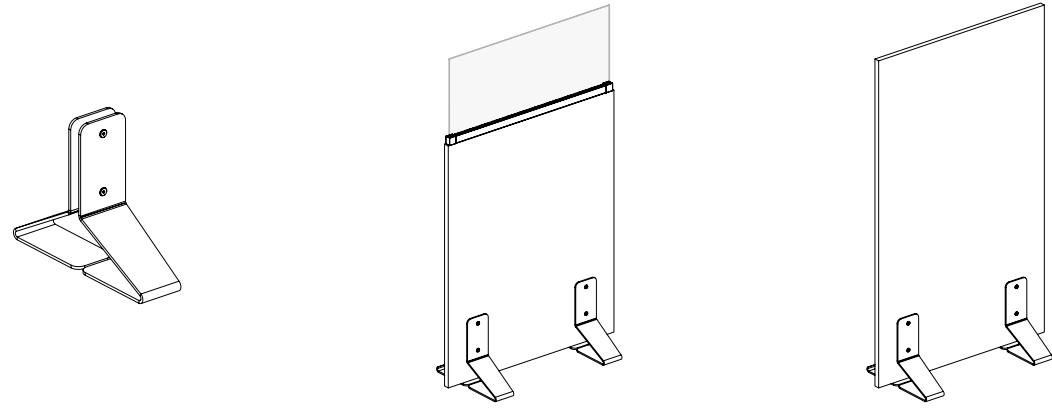

Skate foot

Acrylic

Laminate

What's Included:

- 1" thick laminate Gallery Shield
- 16" acrylic blade
- 4 stationary SKATE feet
- 1 acrylic blade channel
- 2 blade end caps

Notes:

Acrylic portion is always 16" High
18-1/4" clearance for feet

Options:

Height: 61", 66", 69", 72"

Width: 36", 42", 48"

Metal paint finish

Laminate finish

Acrylic finish

Whiteboard finish

Whiteboard

Code	Price	Height (in)	Width (in)	Depth (in)	Weight (lb)	Volume (ft³)
W-GH-F-6136-W	2033	61	36	1	29.28	1.17
W-GH-F-6142-W	2363	61	42	1	34.16	1.37
W-GH-F-6148-W	2366	61	48	1	39.04	1.56
W-GH-F-6636-W	1835	66	36	1	31.68	1.27
W-GH-F-6642-W	2364	66	42	1	36.96	1.48
W-GH-F-6648-W	2367	66	48	1	42.24	1.69
W-GH-F-6936-W	1836	69	36	1	33.12	1.32
W-GH-F-6942-W	2366	69	42	1	38.64	1.55
W-GH-F-6948-W	2367	69	48	1	44.16	1.77
W-GH-F-7236-W	1836	72	36	1	34.56	1.38
W-GH-F-7242-W	2367	72	42	1	40.32	1.61
W-GH-F-7248-W	2368	72	48	1	46.08	1.84

Clear Acrylic

Code	Price	Height (in)	Width (in)
W-GH-F-6136-C	1680	61	36
W-GH-F-6142-C	2025	61	42
W-GH-F-6148-C	2033	61	48
W-GH-F-6636-C	1694	66	36
W-GH-F-6642-C	2027	66	42
W-GH-F-6648-C	2034	66	48
W-GH-F-6936-C	1706	69	36
W-GH-F-6942-C	2028	69	42
W-GH-F-6948-C	2035	69	48
W-GH-F-7236-C	1719	72	36
W-GH-F-7242-C	2030	72	42
W-GH-F-7248-C	2035	72	48

Frosted Acrylic

Code	Price	Height (in)	Width (in)
W-GH-F-6136-F	1764	61	36
W-GH-F-6142-F	2112	61	42
W-GH-F-6148-F	2118	61	48
W-GH-F-6636-F	1781	66	36
W-GH-F-6642-F	2113	66	42
W-GH-F-6648-F	2119	66	48
W-GH-F-6936-F	1793	69	36
W-GH-F-6942-F	2113	69	42
W-GH-F-6948-F	2120	69	48
W-GH-F-7236-F	1803	72	36
W-GH-F-7242-F	2114	72	42
W-GH-F-7248-F	2122	72	48

Laminate

Code	Price	Height (in)	Width (in)
W-GH-F-6136-L	1125	61	36
W-GH-F-6142-L	1455	61	42
W-GH-F-6148-L	1459	61	48
W-GH-F-6636-L	927	66	36
W-GH-F-6642-L	1456	66	42
W-GH-F-6648-L	1460	66	48
W-GH-F-6936-L	928	69	36
W-GH-F-6942-L	1459	69	42
W-GH-F-6948-L	1460	69	48
W-GH-F-7236-L	928	72	36
W-GH-F-7242-L	1460	72	42
W-GH-F-7248-L	1461	72	48