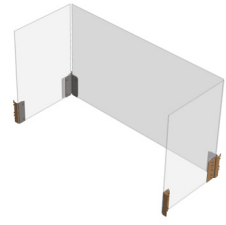

Clear Glass Bare Panel