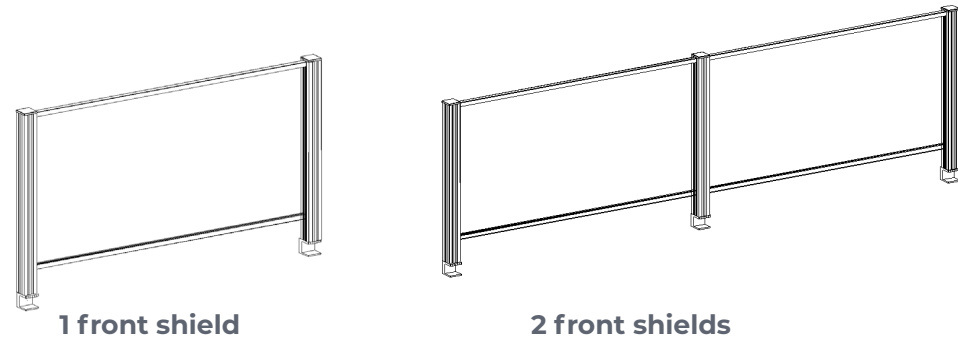

What's Included:

1. 24"W-60"W:
2. 2 Scene posts with 2 clamps
   - 1 front shield
   - 1 set of horizontal retainers
3. 66"W-72":
4. 3 Scene posts with 3 clamps
   - 2 front shields
   - 2 sets of horizontal retainers

Notes:

Attached to surface with a clamp and does not require drilling into the surface

Shield can be placed along the width or the depth of the worksurface

Clamp mount is clamped onto the worksurface and requires 1.5" of clearance

Shield is raised 4" above the worksurface

Available in clear acrylic only

Acrylic is 3/16" thick

How to Specify:

Specify based on width and depth of the worksurface the shield will be fastened to

Standard Width Options:

Widths: 24", 30", 36", 42", 48", 54", 60", 66", 72"

Heights: 24"

Metal post & retainer paint finish

Clear Acrylic

Code	Price	Height (in)	Width (in)	Weight
W-SC-R-2424-C	525	24	24	9.51
W-SC-R-2430-C	531	24	30	9.97
W-SC-R-2436-C	553	24	36	10.7
W-SC-R-2442-C	576	24	42	11.88
W-SC-R-2448-C	596	24	48	12.94
W-SC-R-2454-C	617	24	54	13.97
W-SC-R-2460-C	642	24	60	14.97
W-SC-R-2466-C	662	24	66	15.9
W-SC-R-2472-C	696	24	72	16.5