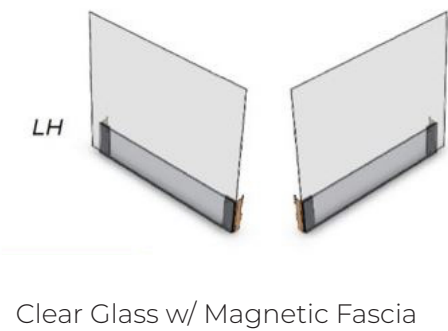

Clear Glass w/ Magnetic Fascia

What's Included:

- 1 shield
- 1 left hand bracket
- 1 right hand bracket
- 1 fascia for tempered glass option if chosen

How to Specify:

Match the width of the shield to the panel it is going to be mounted on
Determine extension by panel filler to the right or panel filler to the left

Notes:

- Requires 8" clearance from the top of the panel
- Can be used on 90, 120, 135 degree and T connection
- Fascia is the size of the panel shield it is mounted on
- Shield is extended by 2.75"
- Available in Tempered Glass
- 60" wide laminate is available in solid laminate colours only
- Clear Glass Bare Panel Shield does not come with magnetic fascia

Options:

- Widths: 18", 24", 30", 36", 42", 48", 54", 60", 66", 72"
- Heights: 24" above the panel trim
- Shield finish
- Metal paint finish
- Screen Finish: Clear Tempered Glass

Clear Glass Bare Panel - Left

Code	Price	Height (in)	Width (in)
W-CP-EL-2418-CG	569	24	18
W-CP-EL-2424-CG	626	24	24
W-CP-EL-2430-CG	675	24	30
W-CP-EL-2436-CG	716	24	36
W-CP-EL-2442-CG	734	24	42
W-CP-EL-2448-CG	809	24	48
W-CP-EL-2454-CG	815	24	54
W-CP-EL-2460-CG	933	24	60
W-CP-EL-2466-CG	976	24	66
W-CP-EL-2472-CG	1018	24	72

Clear Glass Bare Panel - Right

Code	Price	Height (in)	Width (in)
W-CP-ER-2418-CG	569	24	18
W-CP-ER-2424-CG	626	24	24
W-CP-ER-2430-CG	675	24	30
W-CP-ER-2436-CG	716	24	36
W-CP-ER-2442-CG	734	24	42
W-CP-ER-2448-CG	809	24	48
W-CP-ER-2454-CG	815	24	54
W-CP-ER-2460-CG	933	24	60
W-CP-ER-2466-CG	976	24	66
W-CP-ER-2472-CG	1018	24	72

Clear Glass w/Magnetic Fascia -Left

Code	Price	Height (in)	Width (in)
W-CY-EL-2418-CG	627	24	18
W-CY-EL-2424-CG	690	24	24
W-CY-EL-2430-CG	748	24	30
W-CY-EL-2436-CG	796	24	36
W-CY-EL-2442-CG	821	24	42
W-CY-EL-2448-CG	894	24	48
W-CY-EL-2454-CG	911	24	54
W-CY-EL-2460-CG	1027	24	60
W-CY-EL-2466-CG	1085	24	66
W-CY-EL-2472-CG	1142	24	72

Clear Glass w/Magnetic Fascia - Right

Code	Price	Height (in)	Width (in)
W-CY-ER-2418-CG	627	24	18
W-CY-ER-2424-CG	690	24	24
W-CY-ER-2430-CG	748	24	30
W-CY-ER-2436-CG	796	24	36
W-CY-ER-2442-CG	821	24	42
W-CY-ER-2448-CG	894	24	48
W-CY-ER-2454-CG	911	24	54
W-CY-ER-2460-CG	1027	24	60
W-CY-ER-2466-CG	1085	24	66
W-CY-ER-2472-CG	1142	24	72