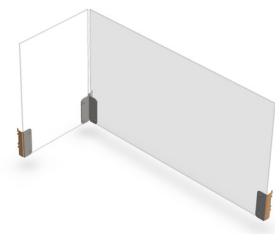

Clear Glass Bare Panel