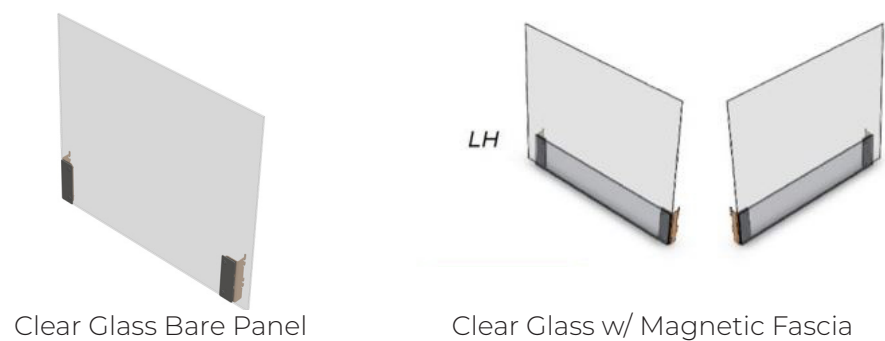

What's Included:

- 1 shield
- 1 left hand bracket
- 1 right hand bracket
- 1 fascia for tempered glass option

How to Specify:

Match the width of the shield to the panel it is going to be mounted on
Determine extension by panel filler to the right or panel filler to the left

Options:

- Widths: 18", 24", 30", 36", 42", 48", 54", 60", 66", 72"
- Heights: 24" +/- above the panel trim
- Shield finish
- Metal paint finish
- Screen Finish: Clear Tempered Glass

Clear Glass Bare Panel - Left

Code	Price	Height (in)	Width (in)
W-LP-EL-2418-CG	569	24	18
W-LP-EL-2424-CG	626	24	24
W-LP-EL-2430-CG	675	24	30
W-LP-EL-2436-CG	716	24	36
W-LP-EL-2442-CG	734	24	42
W-LP-EL-2448-CG	809	24	48
W-LP-EL-2454-CG	815	24	54
W-LP-EL-2460-CG	933	24	60
W-LP-EL-2466-CG	976	24	66
W-LP-EL-2472-CG	1018	24	72

Clear Glass Bare Panel - Right

Code	Price	Height (in)	Width (in)
W-LP-ER-2418-CG	569	24	18
W-LP-ER-2424-CG	626	24	24
W-LP-ER-2430-CG	675	24	30
W-LP-ER-2436-CG	716	24	36
W-LP-ER-2442-CG	734	24	42
W-LP-ER-2448-CG	809	24	48
W-LP-ER-2454-CG	815	24	54
W-LP-ER-2460-CG	933	24	60
W-LP-ER-2466-CG	976	24	66
W-LP-ER-2472-CG	1018	24	72

Notes:

- Requires 8" clearance from the top of the panel
- Can be used on 90, 120, 135 degree and T connection
- Fascia is the size of the panel shield it is mounted on
- Shield is extended by 2.75"
- Available in Tempered Glass
- Clear Glass Bare Panel Shields do not come with magnetic fascia

Clear Glass w/Magnetic Fascia -Left

Code	Price	Height (in)	Width (in)
W-LY-EL-2418-CG	627	24	18
W-LY-EL-2424-CG	690	24	24
W-LY-EL-2430-CG	748	24	30
W-LY-EL-2436-CG	796	24	36
W-LY-EL-2442-CG	821	24	42
W-LY-EL-2448-CG	894	24	48
W-LY-EL-2454-CG	911	24	54
W-LY-EL-2460-CG	1027	24	60
W-LY-EL-2466-CG	1085	24	66
W-LY-EL-2472-CG	1142	24	72

Clear Glass w/Magnetic Fascia - Right

Code	Price	Height (in)	Width (in)
W-LY-ER-2418-CG	627	24	18
W-LY-ER-2424-CG	690	24	24
W-LY-ER-2430-CG	748	24	30
W-LY-ER-2436-CG	796	24	36
W-LY-ER-2442-CG	821	24	42
W-LY-ER-2448-CG	894	24	48
W-LY-ER-2454-CG	911	24	54
W-LY-ER-2460-CG	1027	24	60
W-LY-ER-2466-CG	1085	24	66
W-LY-ER-2472-CG	1142	24	72