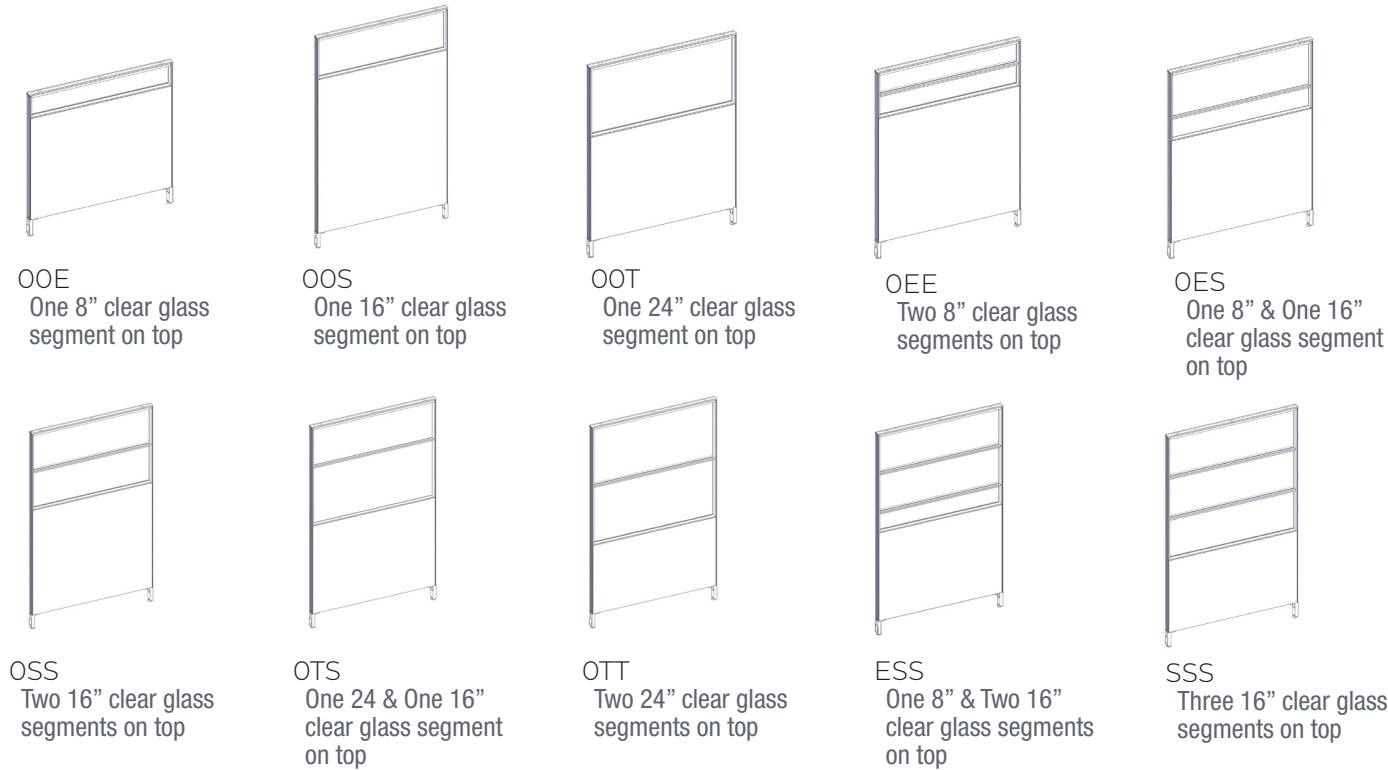

How to order and read your code

L - P E F C G - 42 24 - 0 0 E

product standard line P=glazed E=Elevated F=Fabric L=Laminate C=Clear F=Frosted A=Acrylic height width 0=No segment E=8 inch segment S=16 inch segment T=24 inch segment

What's Included:

One (1) 2" thick fabric panel with glazed glass top and laminate bottom, also with 1" incremented slotted channels, One (1) top trim

How to Specify:

Refer to panel fabric cards for fabric selections
Choose White, Black, Silver, Charcoal for Panel Frame colour

Options:

Height*:	34", 42", 50", 66", 82"
Width:	24", 30", 36", 42", 48", 54", 60", 66", 72"
Fabric	
Glass/Acrylic	
Metal Powder Coat Paint:	White, Black, Silver, Charcoal

*34" high - 50" high available up to 72" wide, 66" high available up to 60" wide, 82" high available up to 48" wide

Code	Price	H	W	D
One 8" clear glass segment on top				
L-PEFCG-4224-00E	1259	42	24	2
L-PEFCG-4230-00E	1337	42	30	2
L-PEFCG-4236-00E	1417	42	36	2
L-PEFCG-4242-00E	1495	42	42	2
L-PEFCG-4248-00E	1574	42	48	2
L-PEFCG-4254-00E	1653	42	54	2
L-PEFCG-4260-00E	1731	42	60	2
L-PEFCG-5024-00E	1259	50	24	2
L-PEFCG-5030-00E	1337	50	30	2
L-PEFCG-5036-00E	1417	50	36	2
L-PEFCG-5042-00E	1495	50	42	2
L-PEFCG-5048-00E	1574	50	48	2
L-PEFCG-5054-00E	1653	50	54	2
L-PEFCG-5060-00E	1731	50	60	2
One 16" clear glass segment on top				
L-PEFCG-5024-00S	1259	50	24	2
L-PEFCG-5030-00S	1337	50	30	2
L-PEFCG-5036-00S	1417	50	36	2
L-PEFCG-5042-00S	1495	50	42	2
L-PEFCG-5048-00S	1574	50	48	2
L-PEFCG-5054-00S	1653	50	54	2
L-PEFCG-5060-00S	1731	50	60	2
One 24" clear glass segment on top				
L-PEFCG-6624-00T	1311	66	24	2
L-PEFCG-6630-00T	1408	66	30	2
L-PEFCG-6636-00T	1509	66	36	2
L-PEFCG-6642-00T	1606	66	42	2
L-PEFCG-6648-00T	1707	66	48	2
L-PEFCG-6654-00T	1804	66	54	2
L-PEFCG-6660-00T	1902	66	60	2