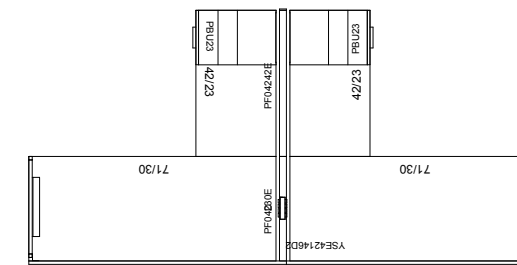

1" wire play along return