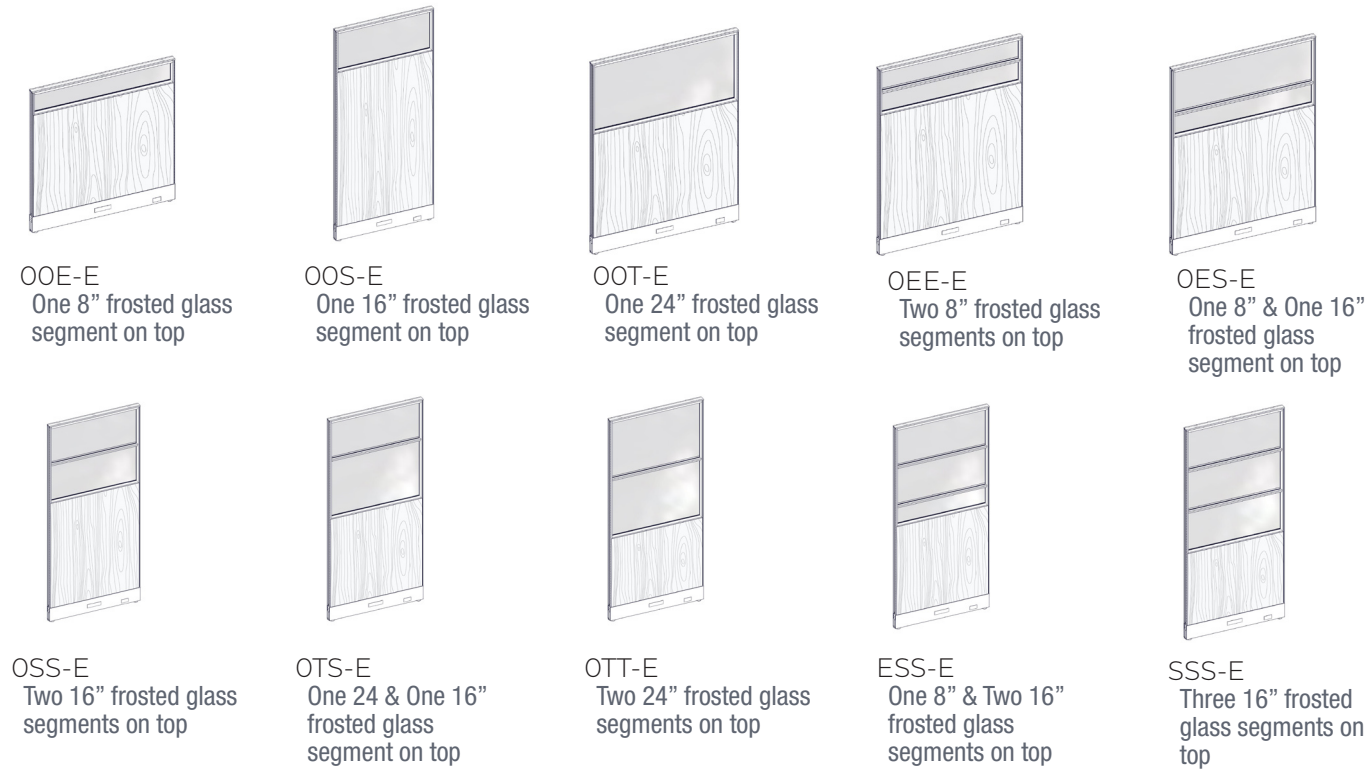

How to order and read your code

L - P P L F G - 42 24 - 00E - E

product standard P=glazed F=Fabric C=Clear A=Acrylic height width 0=No segment N=Non powered
line line E=Elevated L=Laminate F=Frosted G=Glass E=8 inch segment E=Powered
S=16 inch segment
T=24 inch segment

What's Included:

One (1) 2" thick laminate panel with 1" incremented slotted channels,
Two (2) raceway covers,
One (1) top trim

How to Specify:

Refer to laminate cards for laminate selections
Choose White, Black, Silver, Charcoal for Panel Frame colour

Options:

Height*: 34", 42", 50", 66", 82"

Width: 24", 30", 36", 42", 48"

Laminate

Metal Powder Coat Paint: White, Black, Silver, Charcoal

*82"H available up to 36"W

Code	Price	H	W	D
One 8" frosted glass segment on top				
L-PPLFG-4224-00E-E	1803	42	24	2
L-PPLFG-4230-00E-E	1437	42	30	2
L-PPLFG-4236-00E-E	1498	42	36	2
L-PPLFG-4242-00E-E	1568	42	42	2
L-PPLFG-4248-00E-E	1638	42	48	2
L-PPLFG-5024-00E-E	1412	50	24	2
L-PPLFG-5030-00E-E	1473	50	30	2
L-PPLFG-5036-00E-E	1536	50	36	2
L-PPLFG-5042-00E-E	1606	50	42	2
L-PPLFG-5048-00E-E	1675	50	48	2
One 16" frosted glass segment on top				
L-PPLFG-5024-00S-E	1490	50	24	2
L-PPLFG-5030-00S-E	1550	50	30	2
L-PPLFG-5036-00S-E	1615	50	36	2
L-PPLFG-5042-00S-E	1681	50	42	2
L-PPLFG-5048-00S-E	1753	50	48	2
L-PPLFG-6624-00S-E	1607	66	24	2
L-PPLFG-6630-00S-E	1683	66	30	2
L-PPLFG-6636-00S-E	1759	66	36	2
L-PPLFG-6642-00S-E	1857	66	42	2
L-PPLFG-6648-00S-E	1930	66	48	2
L-PPLFG-8224-00S-E	1664	82	24	2
L-PPLFG-8230-00S-E	1719	82	30	2
L-PPLFG-8236-00S-E	2298	82	36	2
One 24" frosted glass segment on top				
L-PPLFG-6624-00T-E	1649	66	24	2
L-PPLFG-6630-00T-E	1726	66	30	2
L-PPLFG-6636-00T-E	1804	66	36	2
L-PPLFG-6642-00T-E	1908	66	42	2
L-PPLFG-6648-00T-E	1997	66	48	2
Two 8" frosted glass segments on top				
L-PPLFG-6624-0EE-E	1689	66	24	2
L-PPLFG-6630-0EE-E	1742	66	30	2
L-PPLFG-6636-0EE-E	2060	66	36	2
L-PPLFG-6642-0EE-E	2110	66	42	2
L-PPLFG-6648-0EE-E	2186	66	48	2
One 8" & One 16" frosted glass segment on top				
L-PPLFG-6624-0ES-E	1689	66	24	2
L-PPLFG-6630-0ES-E	1772	66	30	2
L-PPLFG-6636-0ES-E	2128	66	36	2
L-PPLFG-6642-0ES-E	2212	66	42	2
L-PPLFG-6648-0ES-E	2321	66	48	2
Two 16" frosted glass segments on top				
L-PPLFG-8224-0SS-E	1745	82	24	2
L-PPLFG-8230-0SS-E	1833	82	30	2
L-PPLFG-8236-0SS-E	2223	82	36	2
One 24" & One 16" frosted glass segment on top				
L-PPLFG-8224-0TS-E	1804	82	24	2
L-PPLFG-8230-0TS-E	1939	82	30	2
L-PPLFG-8236-0TS-E	2346	82	36	2
Two 24" frosted glass segments on top				
L-PPLFG-8224-0TT-E	1803	82	24	2
L-PPLFG-8230-0TT-E	1960	82	30	2
L-PPLFG-8236-0TT-E	2303	82	36	2
One 8" & Two 16" frosted glass segments on top				
L-PPLFG-8224-ESS-E	2017	82	24	2
L-PPLFG-8230-ESS-E	2198	82	30	2
L-PPLFG-8236-ESS-E	2607	82	36	2
Three 16" frosted glass segments on top				
L-PPLFG-8224-SSS-E	1994	82	24	2
L-PPLFG-8230-SSS-E	2116	82	30	2
L-PPLFG-8236-SSS-E	2483	82	36	2