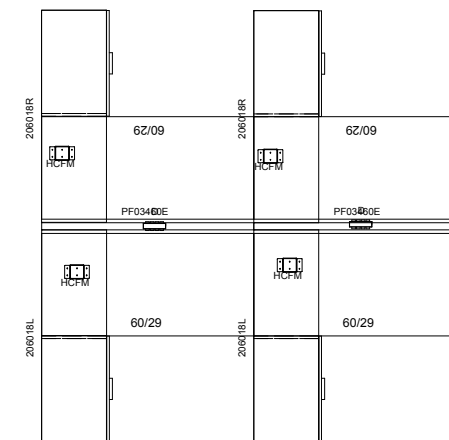

1" wire play along spine and worksurface