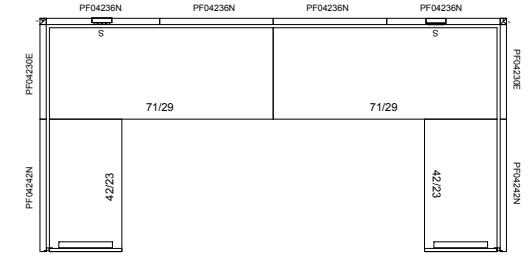

1" wire play along all surfaces