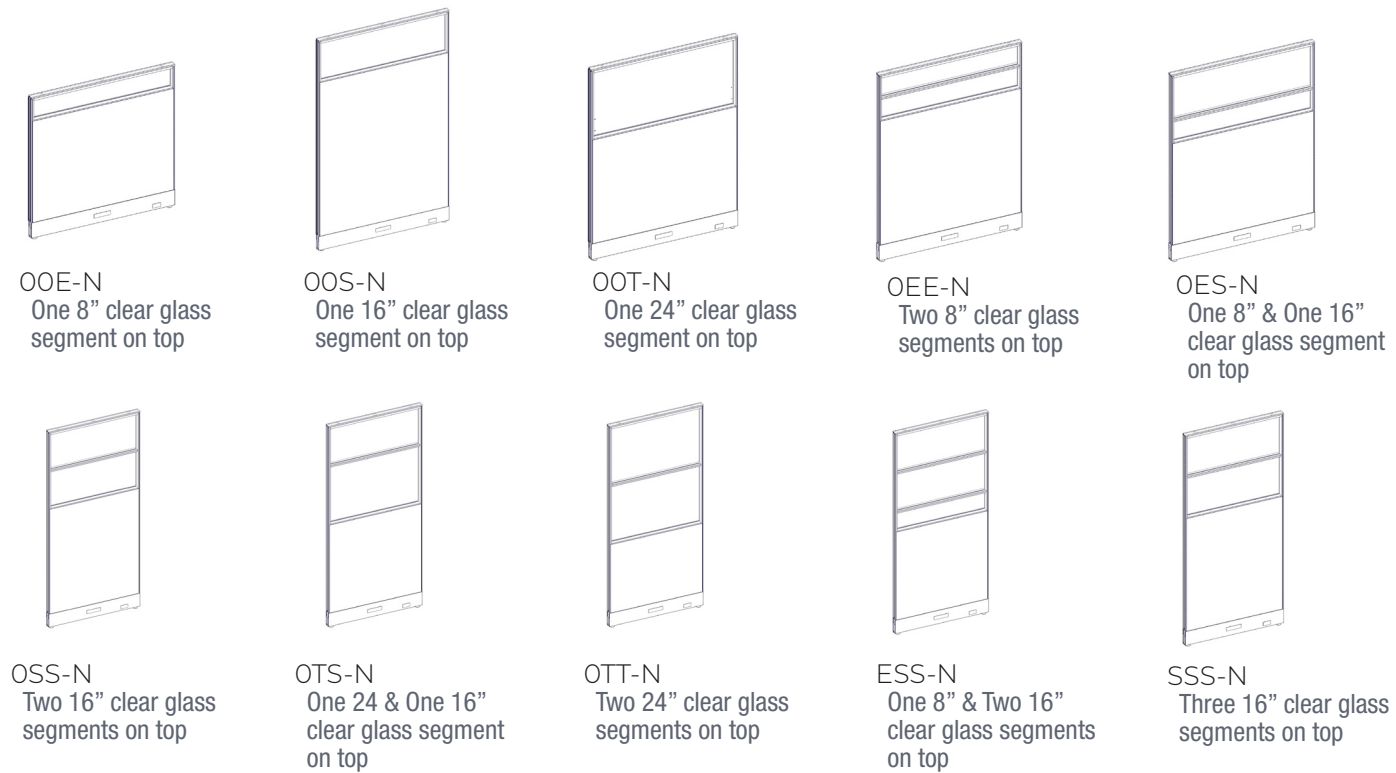

How to order and read your code

L - P P F C G - 42 24 - 00E - N

product standard line P=glazed E=Elevated F=Fabric L=Laminate C=Clear F=Frosted A=Acrylic G=Glass height width 0=No segment E=8 inch segment S=16 inch segment T=24 inch segment N=Non powered E=Powered

What's Included:

One (1) 2" thick fabric panel with 1" incremented slotted channels, Two (2) raceway covers, One (1) top trim

How to Specify:

Refer to panel fabric cards for fabric selections
Choose White, Black, Silver, Charcoal for Panel Frame colour

Options:

Height*: 34", 42", 50", 66", 82"
Width: 24", 30", 36", 42", 48", 54", 60", 66", 72"
Fabric
Metal Powder Coat Paint: White, Black, Silver, Charcoal

*34" high - 50" high available up to 72" wide, 66" high available up to 60" wide, 82" high available up to 48" wide

Code	Price	H	W	D
One 8" clear glass segment on top				
L-PPFCG-4224-00E-N	1259	42	24	2
L-PPFCG-4230-00E-N	1337	42	30	2
L-PPFCG-4236-00E-N	1417	42	36	2
L-PPFCG-4242-00E-N	1495	42	42	2
L-PPFCG-4248-00E-N	1574	42	48	2
L-PPFCG-4254-00E-N	1653	42	54	2
L-PPFCG-4260-00E-N	1731	42	60	2
L-PPFCG-5024-00E-N	1259	50	24	2
L-PPFCG-5030-00E-N	1337	50	30	2
L-PPFCG-5036-00E-N	1417	50	36	2
L-PPFCG-5042-00E-N	1495	50	42	2
L-PPFCG-5048-00E-N	1574	50	48	2
L-PPFCG-5054-00E-N	1653	50	54	2
L-PPFCG-5060-00E-N	1731	50	60	2
One 16" clear glass segment on top				
L-PPFCG-5024-00S-N	1259	50	24	2
L-PPFCG-5030-00S-N	1337	50	30	2
L-PPFCG-5036-00S-N	1417	50	36	2
L-PPFCG-5042-00S-N	1495	50	42	2
L-PPFCG-5048-00S-N	1574	50	48	2
L-PPFCG-5054-00S-N	1653	50	54	2
L-PPFCG-5060-00S-N	1731	50	60	2
L-PPFCG-6624-00S-N	1311	66	24	2
L-PPFCG-6630-00S-N	1408	66	30	2
L-PPFCG-6636-00S-N	1509	66	36	2
L-PPFCG-6642-00S-N	1606	66	42	2
L-PPFCG-6648-00S-N	1707	66	48	2
L-PPFCG-6654-00S-N	1804	66	54	2
L-PPFCG-6660-00S-N	1902	66	60	2
L-PPFCG-8224-00S-N	1495	82	24	2
L-PPFCG-8230-00S-N	1766	82	30	2
L-PPFCG-8236-00S-N	1881	82	36	2
L-PPFCG-8242-00S-N	1944	82	42	2
L-PPFCG-8248-00S-N	2052	82	48	2
One 24" clear glass segment on top				
L-PPFCG-6624-00T-N	1311	66	24	2
L-PPFCG-6630-00T-N	1408	66	30	2
L-PPFCG-6636-00T-N	1509	66	36	2
L-PPFCG-6642-00T-N	1606	66	42	2
L-PPFCG-6648-00T-N	1707	66	48	2
L-PPFCG-6654-00T-N	1804	66	54	2
L-PPFCG-6660-00T-N	1902	66	60	2