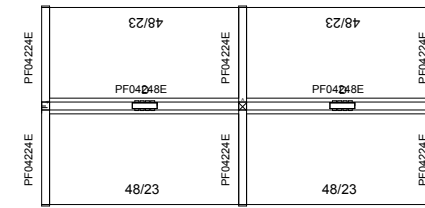

Wire Play Planning

1" wire play along spine