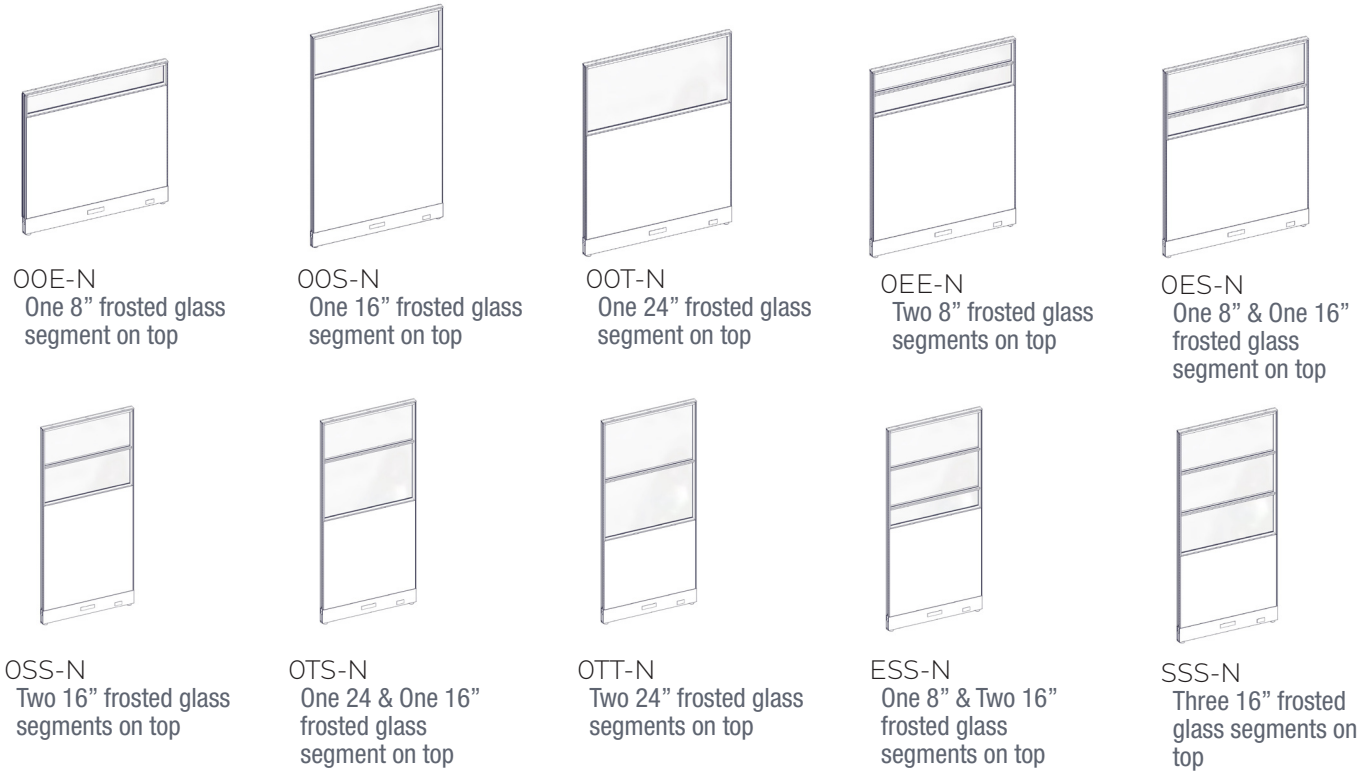

How to order and read your code

L - P P F F G - 42 24 - 00E - N

product line	standard	P=glazed E=Elevated	F=Fabric L=Laminate	C=Clear F=Frosted	A=Acrylic G=Glass	height width	0 = No segment E = 8 inch segment S = 16 inch segment T = 24 inch segment	N=Non powered E=Powered

What's Included:

One (1) 2" thick fabric panel with 1" incremented slotted channels, Two (2) raceway covers, One (1) top trim

How to Specify:

Refer to panel fabric cards for fabric selections
Choose White, Black, Silver, Charcoal for Panel Frame colour

Options:

Height*:	34", 42", 50", 66", 82"
Width:	24", 30", 36", 42", 48", 54", 60", 66", 72"
Fabric	
Metal Powder Coat Paint:	White, Black, Silver, Charcoal

*34" high - 50" high available up to 72" wide, 66" high available up to 60" wide, 82" high available up to 48" wide