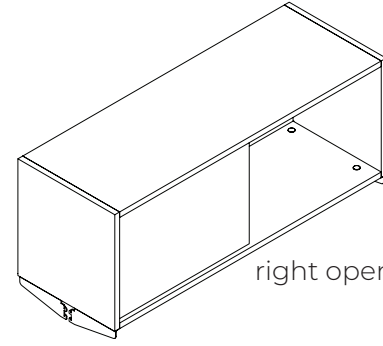

left open/right tackboard

right open/ left melamine

What's Included:

One (1) shared cabinet, (1) tackboard if tackboard option is selected, four (4) panel mount cantilevers for up to 60"W or six (6) panel mount cantilevers for 66", 72"W

How to Specify:

- Choose white, black, silver, charcoal for cantilever
- Refer to laminate card for laminate face options
- Refer to panel fabric card for tackboard fabric options

Notes:

- OM refers to open on left side
- MO refers to open on right side
- OT refers to open on left side with tackboard on right side
- TO refers to open on right side with tackboard on left side

Options:

Height*:	16"
Width:	36", 42", 48", 54", 60", 66", 72
Depth**:	15"

* Internal cabinet height is 13"   ** Internal cabinet depth is 13.5"

Code	Price	H	W	D	Weight (lb.)	Volume (ft³)
left open/right tackboard						
L-STOT-161536	845	16	36	15	43.2	5.00
L-STOT-161542	899	16	42	15	50.4	5.83
L-STOT-161548	958	16	48	15	57.6	6.67
L-STOT-161554	1011	16	54	15	64.8	7.50
L-STOT-161560	1069	16	60	15	72.0	8.33
L-STOT-161566	1125	16	66	15	79.2	9.17
L-STOT-161572	1180	16	72	15	86.4	10.00
right open/ left tackboard						
L-STTO-161536	845	16	36	15	43.2	5.00
L-STTO-161542	899	16	42	15	50.4	5.83
L-STTO-161548	958	16	48	15	57.6	6.67
L-STTO-161554	1011	16	54	15	64.8	7.50
L-STTO-161560	1069	16	60	15	72.0	8.33
L-STTO-161566	1125	16	66	15	79.2	9.17
L-STTO-161572	1180	16	72	15	86.4	10.00

Code	Price	H	W	D	Weight (lb.)	Volume (ft³)
right open/left melamine						
L-STMO-161536	634	16	36	15	43.2	5.00
L-STMO-161542	683	16	42	15	50.4	5.83
L-STMO-161548	731	16	48	15	57.6	6.67
L-STMO-161554	778	16	54	15	64.8	7.50
L-STMO-161560	827	16	60	15	72.0	8.33
L-STMO-161566	876	16	66	15	79.2	9.17
L-STMO-161572	924	16	72	15	86.4	10.00
left open/right melamine						
L-STOM-161536	634	16	36	15	43.2	5.00
L-STOM-161542	683	16	42	15	50.4	5.83
L-STOM-161548	731	16	48	15	57.6	6.67
L-STOM-161554	778	16	54	15	64.8	7.50
L-STOM-161560	827	16	60	15	72.0	8.33
L-STOM-161566	876	16	66	15	79.2	9.17
L-STOM-161572	924	16	72	15	86.4	10.00