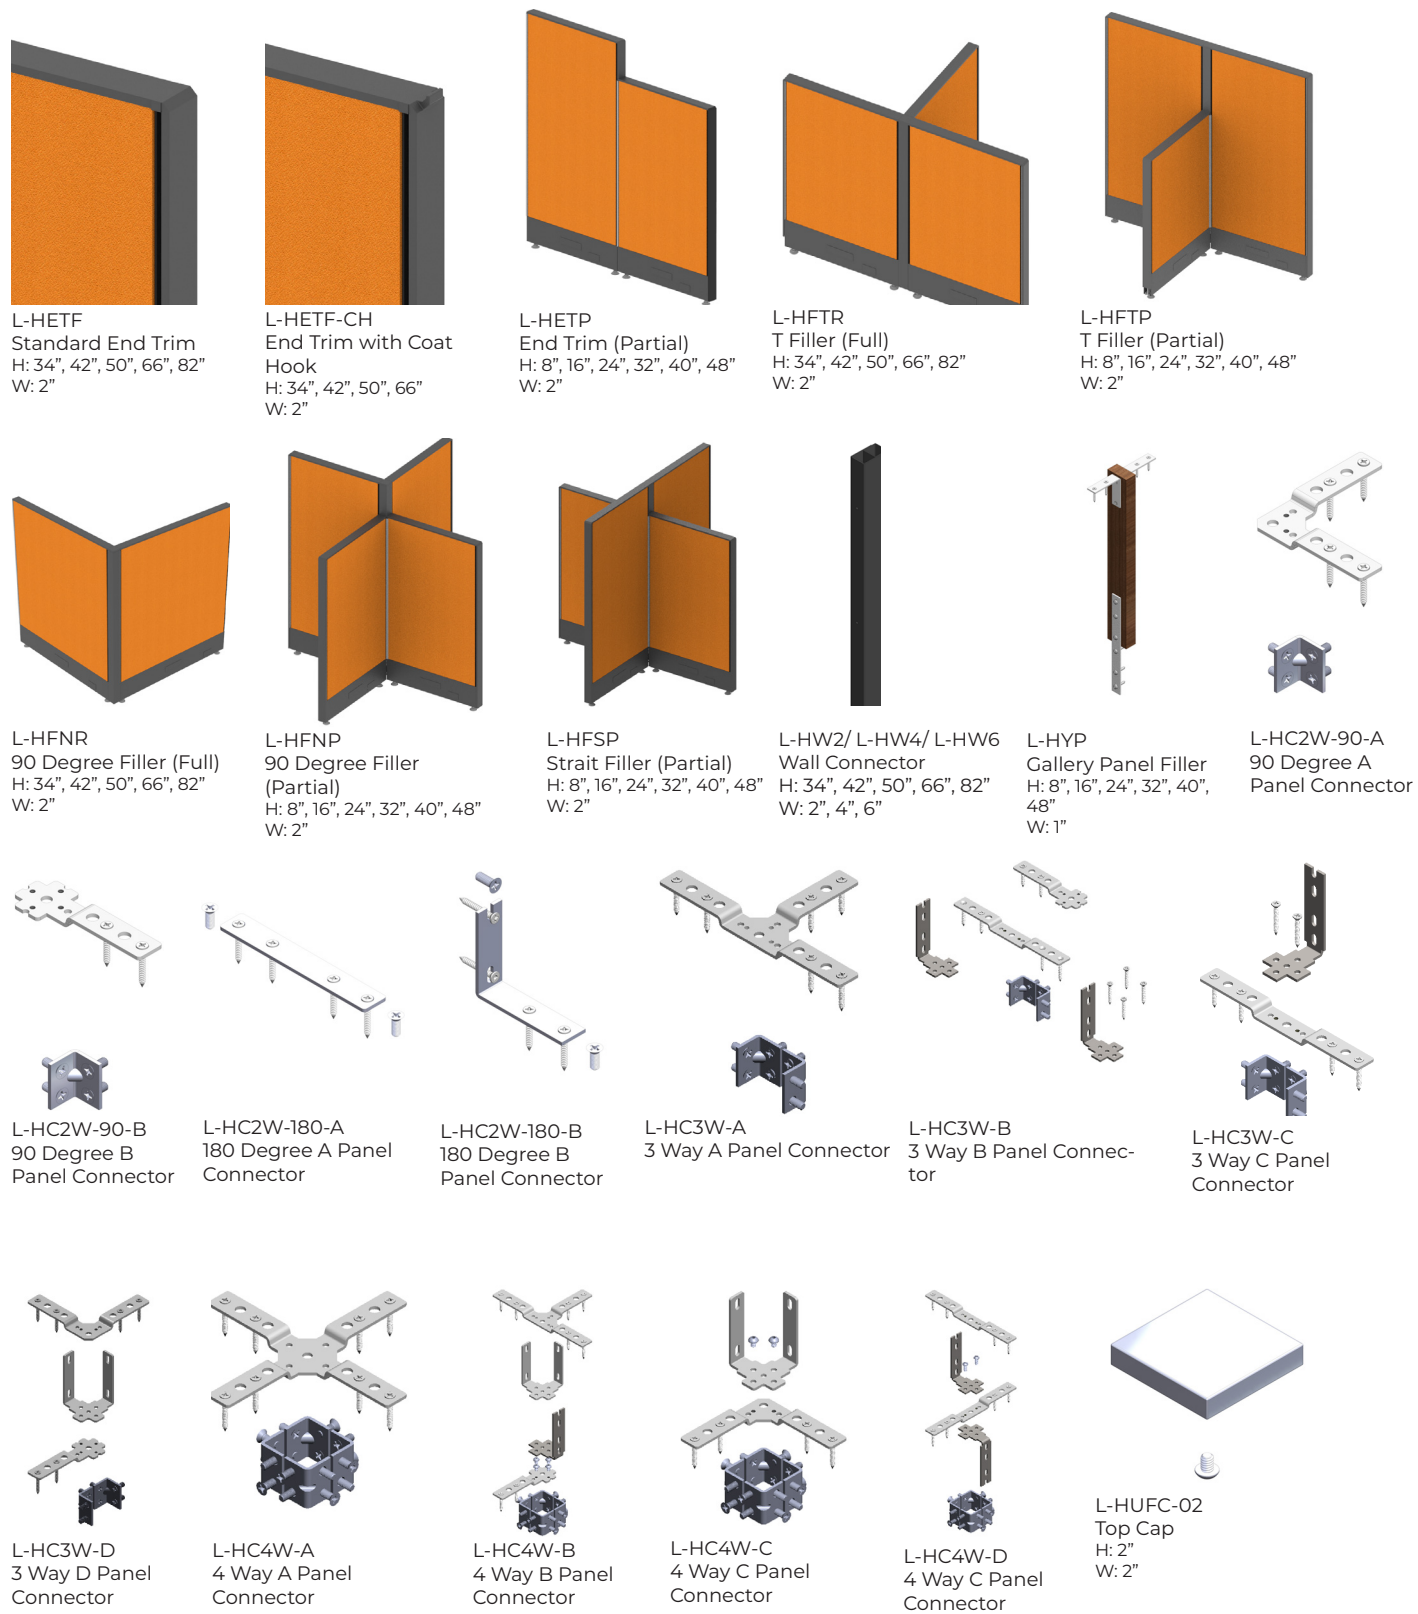

Connections & Trims