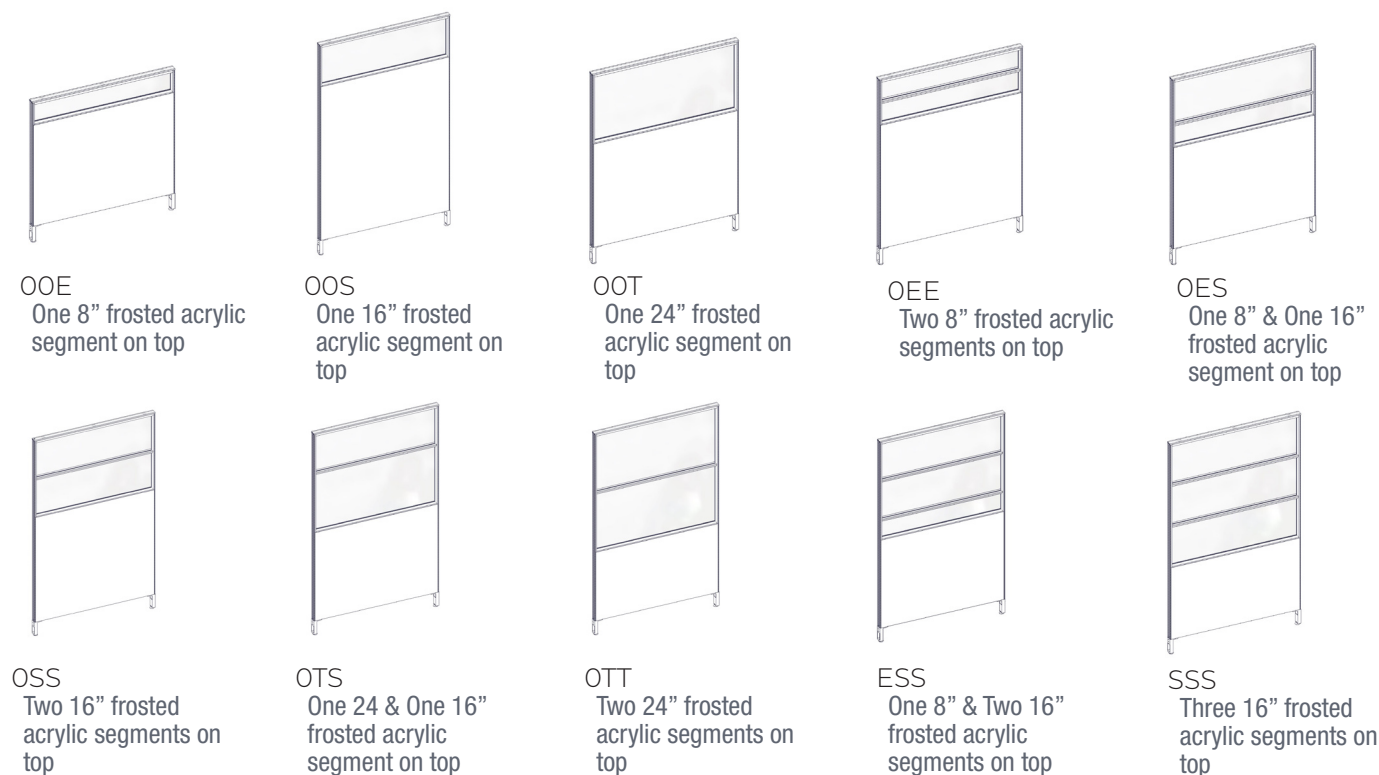

How to order and read your code

L - P E L F A - 4 2 2 4 - 0 0 E

product standard line P=glazed E=Elevated F=Fabric L=Laminate C=Clear F=Frosted A=Acrylic height G=Glass width 0 = No segment E = 8 inch segment S = 16 inch segment T = 24 inch segment

What's Included:

One (1) 2" thick panel with glazed glass top and laminate bottom, also 1" incremented slotted channels, One (1) top trim

How to Specify:

Refer to laminate cards for laminate selections
Choose glass or acrylic
Choose White, Black, Silver, Charcoal for Panel Frame colour

Options:

Height*	34", 42", 50", 66", 82"
Width:	24", 30", 36", 42", 48",
Laminate	
Glass/Acrylic	
Metal Powder Coat Paint:	White, Black, Silver, Charcoal

*82"H available up to 36"W

Notes:

Non-power capable panel.
Can be used in run with power-capable panels and allows wires to pass through.
Panels are non tackable. For tackable option see Panel Add-On section.

Code	Price	H	W	D
One 8" frosted acrylic segment on top				
L-PELFA-4224-00E	1254	24	42	2
L-PELFA-4230-00E	1305	30	42	2
L-PELFA-4236-00E	1360	36	42	2
L-PELFA-4242-00E	1442	42	42	2
L-PELFA-4248-00E	1483	48	42	2
L-PELFA-5024-00E	1289	24	50	2
L-PELFA-5030-00E	1343	30	50	2
L-PELFA-5036-00E	1396	36	50	2
L-PELFA-5042-00E	1506	42	50	2
L-PELFA-5048-00E	1537	48	50	2
One 16" frosted acrylic segment on top				
L-PELFA-5024-00S	1299	24	50	2
L-PELFA-5030-00S	1355	30	50	2
L-PELFA-5036-00S	1408	36	50	2
L-PELFA-5042-00S	1533	42	50	2
L-PELFA-5048-00S	1565	48	50	2
L-PELFA-6624-00S	1401	24	66	2
L-PELFA-6630-00S	1479	30	66	2
L-PELFA-6636-00S	1554	36	66	2
L-PELFA-6642-00S	1723	42	66	2
L-PELFA-6648-00S	1765	48	66	2
L-PELFA-8224-00S	1634	24	82	2
L-PELFA-8230-00S	1654	30	82	2
L-PELFA-8236-00S	2197	36	82	2
One 24" frosted acrylic segment on top				
L-PELFA-6624-00T	1401	24	66	2
L-PELFA-6630-00T	1494	30	66	2
L-PELFA-6636-00T	1586	36	66	2
L-PELFA-6642-00T	1723	42	66	2
L-PELFA-6648-00T	1803	48	66	2
Two 8" frosted acrylic segments on top				
L-PELFA-6624-0EE	1460	24	66	2
L-PELFA-6630-0EE	1486	30	66	2
L-PELFA-6636-0EE	1797	36	66	2
L-PELFA-6642-0EE	1823	42	66	2
L-PELFA-6648-0EE	1890	48	66	2
One 8" & One 16" frosted acrylic segment on top				
L-PELFA-6624-0ES	1453	24	66	2
L-PELFA-6630-0ES	1521	30	66	2
L-PELFA-6636-0ES	1843	36	66	2
L-PELFA-6642-0ES	1912	42	66	2
L-PELFA-6648-0ES	1963	48	66	2
Two 16" frosted acrylic segments on top				
L-PELFA-8224-0SS	1357	24	82	2
L-PELFA-8230-0SS	1374	30	82	2
L-PELFA-8236-0SS	1669	36	82	2
One 24" & One 16" frosted acrylic segment on top				
L-PELFA-8224-0TS	1595	24	82	2
L-PELFA-8230-0TS	1719	30	82	2
L-PELFA-8236-0TS	2014	36	82	2
Two 24" frosted acrylic segments on top				
L-PELFA-8224-0TT	1532	24	82	2
L-PELFA-8230-0TT	1642	30	82	2
L-PELFA-8236-0TT	1923	36	82	2
One 8" & Two 16" frosted acrylic segments on top				
L-PELFA-8224-ESS	1661	24	82	2
L-PELFA-8230-ESS	1857	30	82	2
L-PELFA-8236-ESS	2163	36	82	2
Three 16" frosted acrylic segments on top				
L-PELFA-8224-SSS	1629	24	82	2
L-PELFA-8230-SSS	1748	30	82	2
L-PELFA-8236-SSS	2152	36	82	2