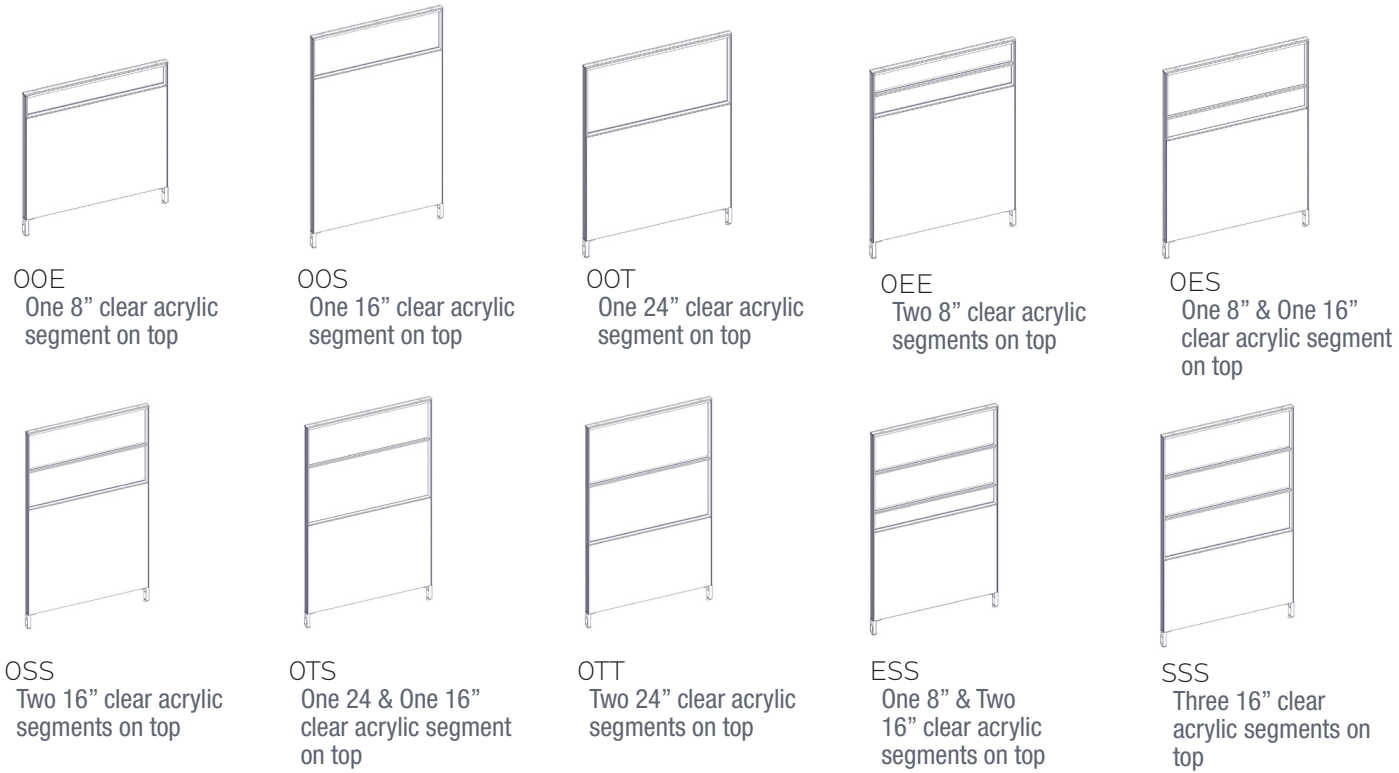

How to order and read your code

L - P E L C A - 42 24 - 0 0 E

product standard line P=glazed E=Elevated F=Fabric L=Laminate C=Clear F=Frosted A=Acrylic G=Glass height width 0 = No segment E = 8 inch segment S = 16 inch segment T = 24 inch segment

What's Included:

One (1) 2" thick panel with glazed glass top and laminate bottom, also 1" incremented slotted channels, One (1) top trim

How to Specify:

Refer to laminate cards for laminate selections
Choose glass or acrylic
Choose White, Black, Silver, Charcoal for Panel Frame colour

Options:

Height*:	34", 42", 50", 66", 82"
Width:	24", 30", 36", 42", 48",
Laminate	
Glass/Acrylic	
Metal Powder Coat Paint:	White, Black, Silver, Charcoal

*82"H available up to 36"W

Notes:

Non-power capable panel.
Can be used in run with power-capable panels and allows wires to pass through.
Panels are non tackable. For tackable option see Panel Add-On section.

Code	Price	H	W	D
One 8" clear acrylic segment on top				
L-PELCA-4224-00E	1151	42	24	2
L-PELCA-4230-00E	1203	42	30	2
L-PELCA-4236-00E	1258	42	36	2
L-PELCA-4242-00E	1340	42	42	2
L-PELCA-4248-00E	1381	42	48	2
L-PELCA-5024-00E	1187	50	24	2
L-PELCA-5030-00E	1241	50	30	2
L-PELCA-5036-00E	1294	50	36	2
L-PELCA-5042-00E	1404	50	42	2
L-PELCA-5048-00E	1436	50	48	2
One 16" clear acrylic segment on top				
L-PELCA-5024-00S	1197	50	24	2
L-PELCA-5030-00S	1254	50	30	2
L-PELCA-5036-00S	1306	50	36	2
L-PELCA-5042-00S	1431	50	42	2
L-PELCA-5048-00S	1462	50	48	2
L-PELCA-6624-00S	1299	66	24	2
L-PELCA-6630-00S	1375	66	30	2
L-PELCA-6636-00S	1452	66	36	2
L-PELCA-6642-00S	1621	66	42	2
L-PELCA-6648-00S	1662	66	48	2
L-PELCA-8224-00S	1598	82	24	2
L-PELCA-8230-00S	1607	82	30	2
L-PELCA-8236-00S	2134	82	36	2
One 24" clear acrylic segment on top				
L-PELCA-6624-00T	1299	66	24	2
L-PELCA-6630-00T	1392	66	30	2
L-PELCA-6636-00T	1484	66	36	2
L-PELCA-6642-00T	1621	66	42	2
L-PELCA-6648-00T	1700	66	48	2
Two 8" clear acrylic segments on top				
L-PELCA-6624-0EE	1395	66	24	2
L-PELCA-6630-0EE	1401	66	30	2
L-PELCA-6636-0EE	1684	66	36	2
L-PELCA-6642-0EE	1714	66	42	2
L-PELCA-6648-0EE	1760	66	48	2
One 8" & One 16" clear acrylic segment on top				
L-PELCA-6624-0ES	1400	66	24	2
L-PELCA-6630-0ES	1448	66	30	2
L-PELCA-6636-0ES	1756	66	36	2
L-PELCA-6642-0ES	1805	66	42	2
L-PELCA-6648-0ES	1856	66	48	2
Two 16" clear acrylic segments on top				
L-PELCA-8224-0SS	1457	82	24	2
L-PELCA-8230-0SS	1520	82	30	2
L-PELCA-8236-0SS	1860	82	36	2
One 24" & One 16" clear acrylic segment on top				
L-PELCA-8224-0TS	1487	82	24	2
L-PELCA-8230-0TS	1574	82	30	2
L-PELCA-8236-0TS	1869	82	36	2
Two 24" clear acrylic segments on top				
L-PELCA-8224-0TT	1423	82	24	2
L-PELCA-8230-0TT	1498	82	30	2
L-PELCA-8236-0TT	1749	82	36	2
One 8" & Two 16" clear acrylic segments on top				
L-PELCA-8224-ESS	1553	82	24	2
L-PELCA-8230-ESS	1715	82	30	2
L-PELCA-8236-ESS	2019	82	36	2
Three 16" clear acrylic segments on top				
L-PELCA-8224-SSS	1521	82	24	2
L-PELCA-8230-SSS	1605	82	30	2
L-PELCA-8236-SSS	1935	82	36	2