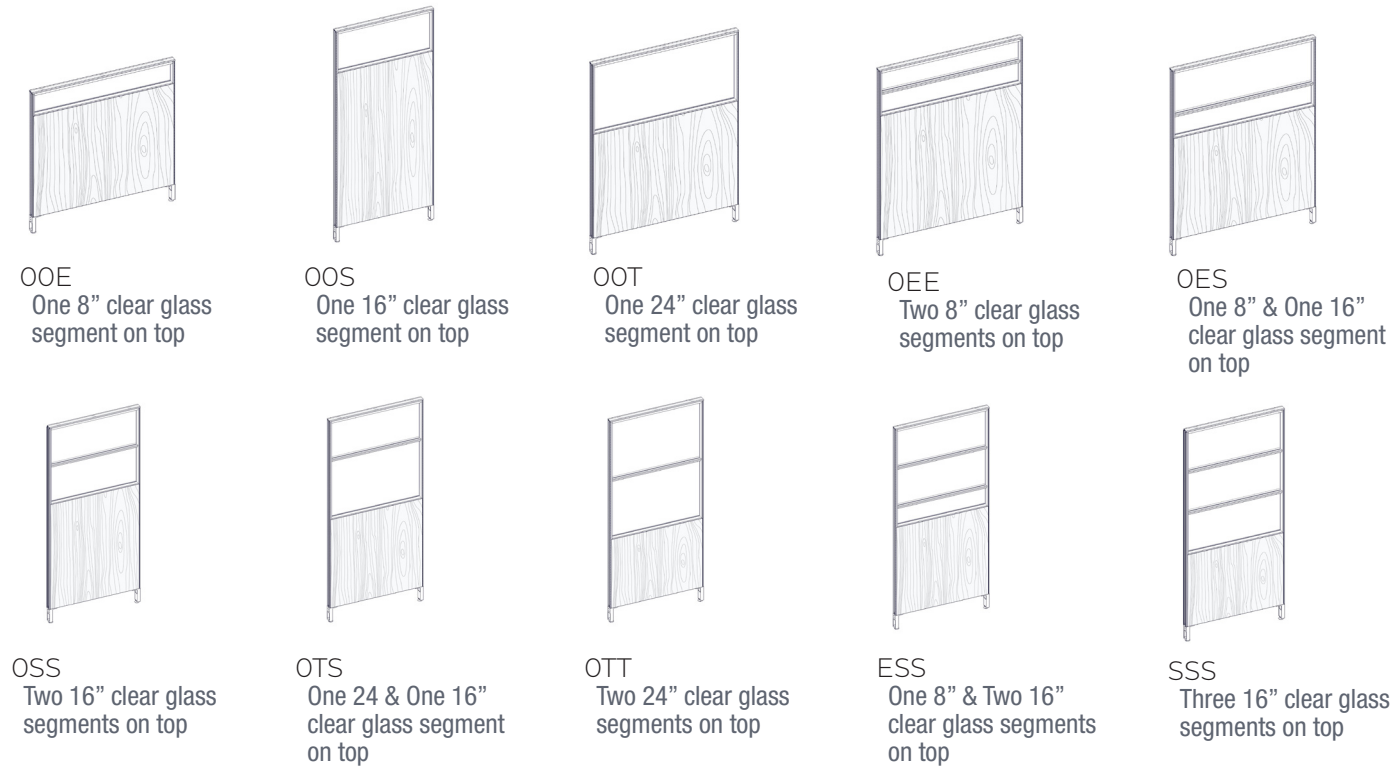

How to order and read your code

L - P E L C G - 42 24 - 00 E

product standard line P=glazed E=Elevated F=Fabric L=Laminate C=Clear F=Frosted A=Acrylic G=Glass height width 0 = No segment E = 8 inch segment S = 16 inch segment T = 24 inch segment

What's Included:

One (1) 2" thick panel with glazed glass top and laminate bottom, also 1" incremented slotted channels, One (1) top trim

How to Specify:

Refer to laminate cards for laminate selections
Choose glass or acrylic
Choose White, Black, Silver, Charcoal for Panel Frame color

Options:

Height*:	34", 42", 50", 66", 82"
Width:	24", 30", 36", 42", 48",
Laminate	
Glass/Acrylic	
Metal Powder Coat Paint:	White, Black, Silver, Charcoal

*82"H available up to 36"W

Code	Price	H	W	D
One 8" clear glass segment on top				
L-PELCG-4224-00E	1249	42	24	2
L-PELCG-4230-00E	1312	42	30	2
L-PELCG-4236-00E	1373	42	36	2
L-PELCG-4242-00E	1443	42	42	2
L-PELCG-4248-00E	1513	42	48	2
L-PELCG-5024-00E	1286	50	24	2
L-PELCG-5030-00E	1346	50	30	2
L-PELCG-5036-00E	1409	50	36	2
L-PELCG-5042-00E	1480	50	42	2
L-PELCG-5048-00E	1548	50	48	2
One 16" clear glass segment on top				
L-PELCG-5024-00S	1366	50	24	2
L-PELCG-5030-00S	1426	50	30	2
L-PELCG-5036-00S	1486	50	36	2
L-PELCG-5042-00S	1554	50	42	2
L-PELCG-5048-00S	1627	50	48	2
L-PELCG-6624-00S	1482	66	24	2
L-PELCG-6630-00S	1559	66	30	2
L-PELCG-6636-00S	1636	66	36	2
L-PELCG-6642-00S	1731	66	42	2
L-PELCG-6648-00S	1805	66	48	2
L-PELCG-8224-00S	1555	82	24	2
L-PELCG-8230-00S	1590	82	30	2
L-PELCG-8236-00S	2141	82	36	2
One 24" clear glass segment on top				
L-PELCG-6624-00T	1524	66	24	2
L-PELCG-6630-00T	1602	66	30	2
L-PELCG-6636-00T	1679	66	36	2
L-PELCG-6642-00T	1782	66	42	2
L-PELCG-6648-00T	1874	66	48	2
Two 8" clear glass segments on top				
L-PELCG-6624-0EE	1494	66	24	2
L-PELCG-6630-0EE	1536	66	30	2
L-PELCG-6636-0EE	1846	66	36	2
L-PELCG-6642-0EE	1885	66	42	2
L-PELCG-6648-0EE	1949	66	48	2
One 8" & One 16" clear glass segment on top				
L-PELCG-6624-0ES	1494	66	24	2
L-PELCG-6630-0ES	1555	66	30	2
L-PELCG-6636-0ES	1882	66	36	2
L-PELCG-6642-0ES	1938	66	42	2
L-PELCG-6648-0ES	2017	66	48	2
Two 16" clear glass segments on top				
L-PELCG-8224-0SS	1549	82	24	2
L-PELCG-8230-0SS	1608	82	30	2
L-PELCG-8236-0SS	1949	82	36	2
One 24" & One 16" clear glass segment on top				
L-PELCG-8224-0TS	1582	82	24	2
L-PELCG-8230-0TS	1668	82	30	2
L-PELCG-8236-0TS	2016	82	36	2
Two 24" clear glass segments on top				
L-PELCG-8224-0TT	1549	82	24	2
L-PELCG-8230-0TT	1640	82	30	2
L-PELCG-8236-0TT	1914	82	36	2
One 8" & Two 16" clear glass segments on top				
L-PELCG-8224-ESS	1736	82	24	2
L-PELCG-8230-ESS	1887	82	30	2
L-PELCG-8236-ESS	2245	82	36	2
Three 16" clear glass segments on top				
L-PELCG-8224-SSS	1714	82	24	2
L-PELCG-8230-SSS	1794	82	30	2
L-PELCG-8236-SSS	2094	82	36	2