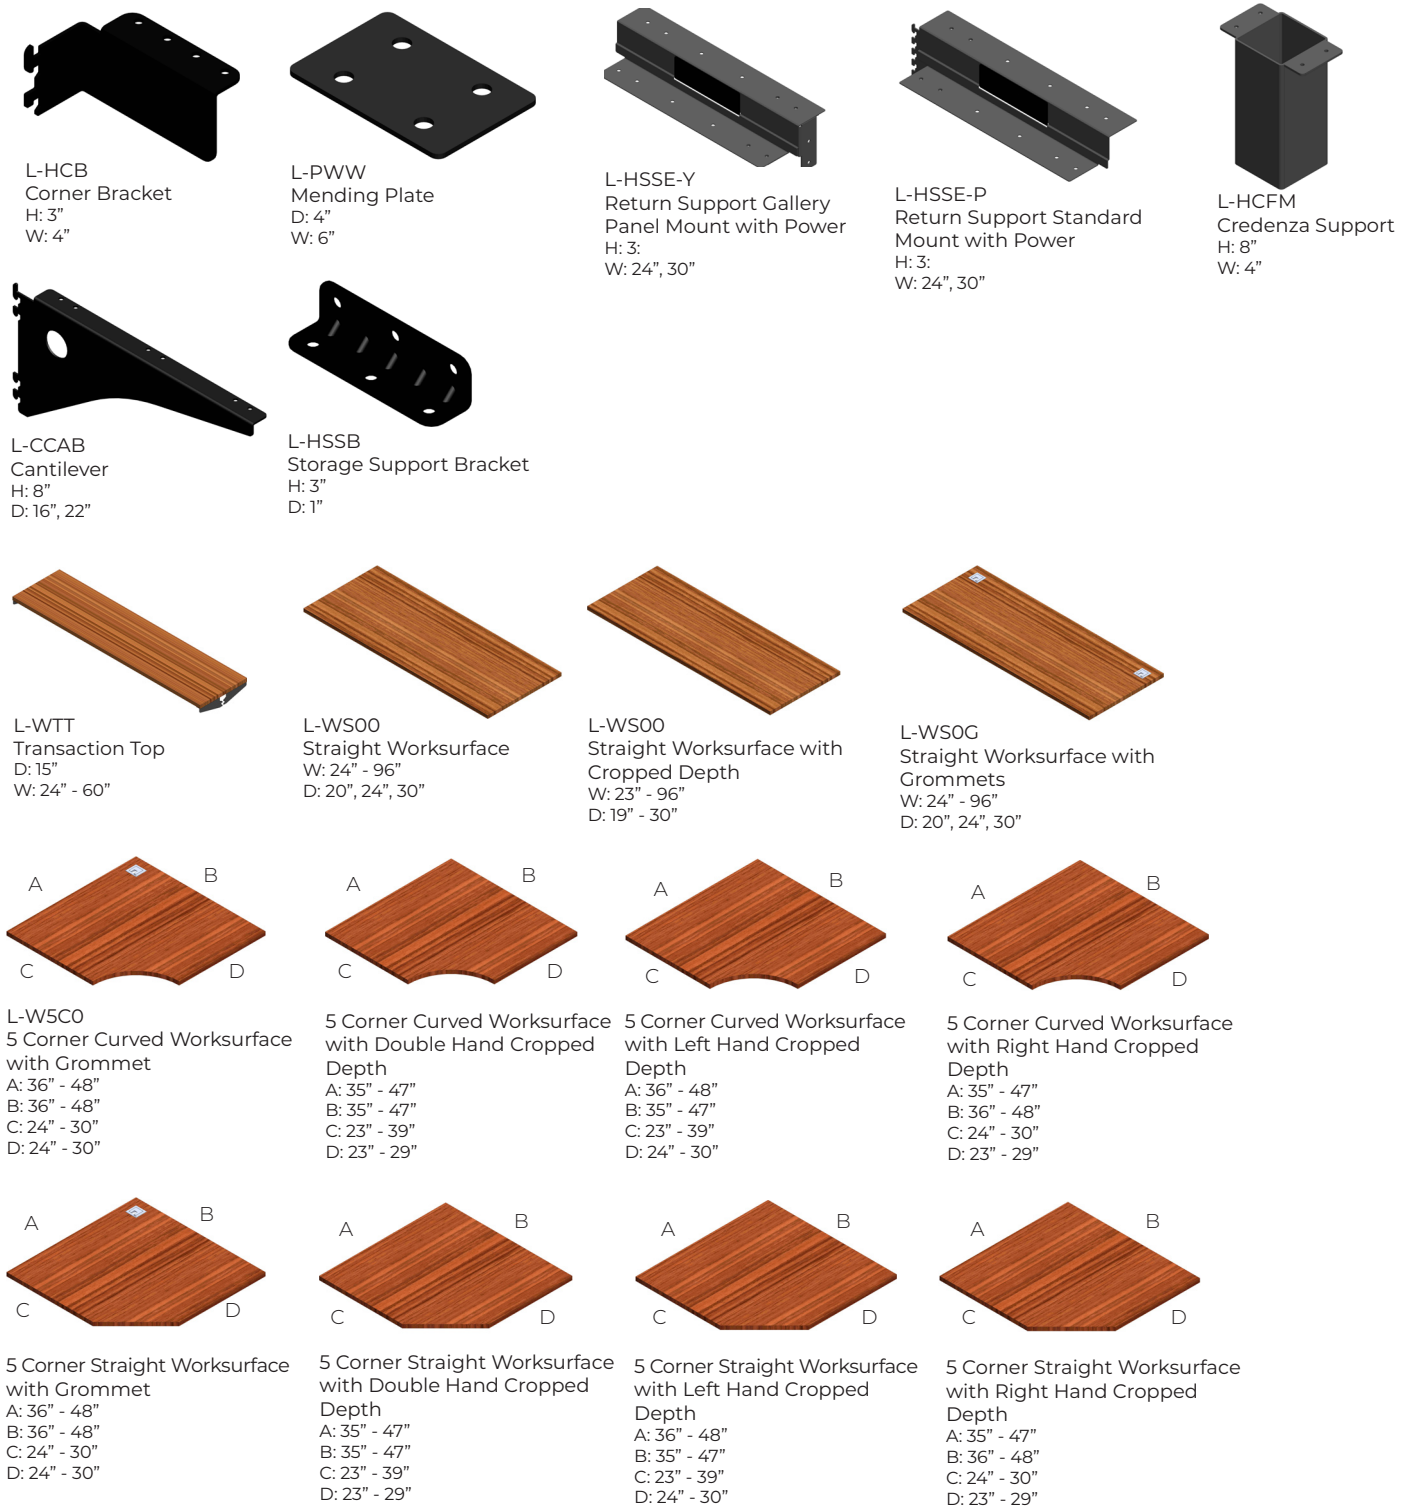

Worksurface & Supports