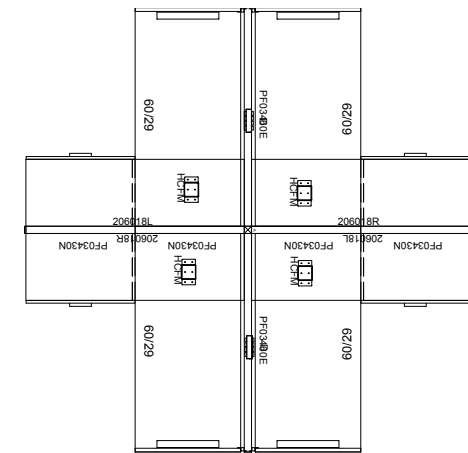

1" wire play along spine and worksurface