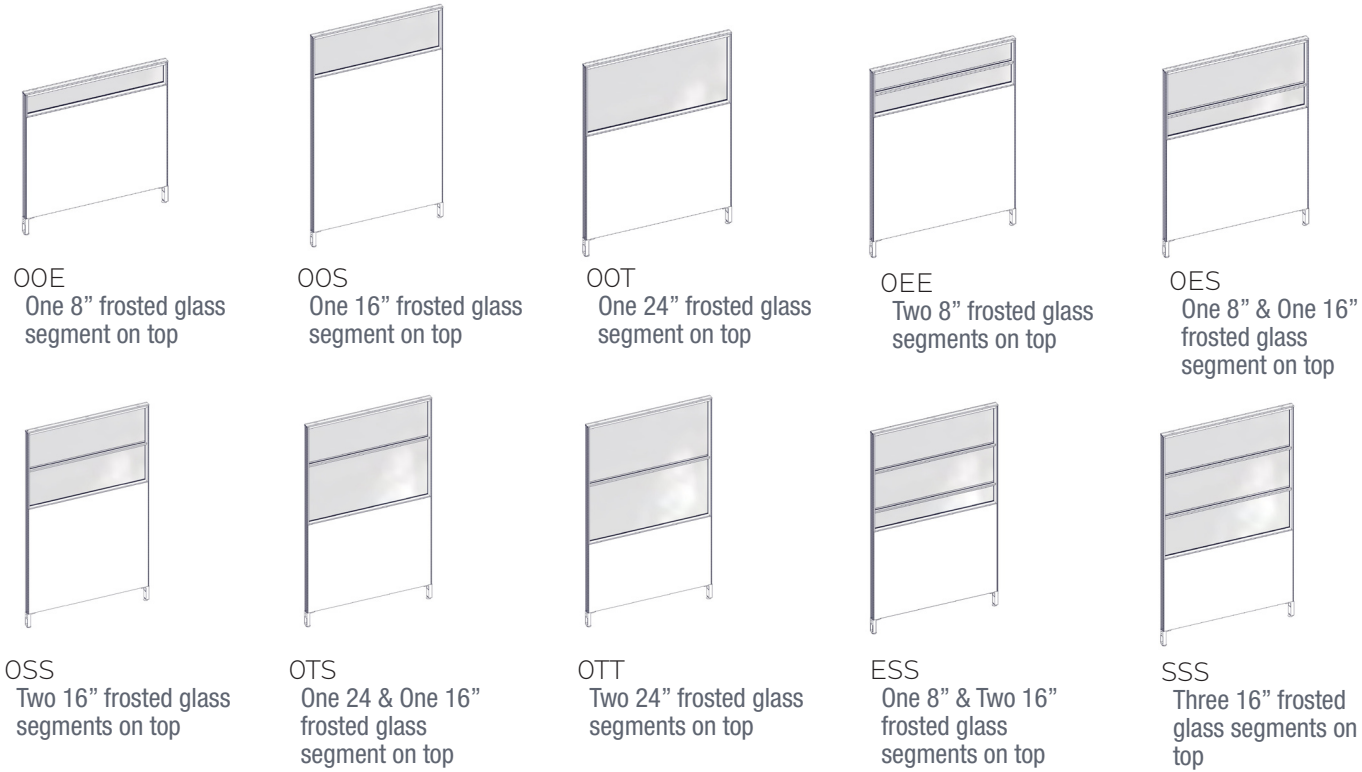

How to order and read your code

L - P E F F G - 42 24 - 00 E

product standard line P=glazed E=Elevated F=Fabric L=Laminate C=Clear F=Frosted A=Acrylic height G=Glass width O=No segment E=8 inch segment S=16 inch segment T=24 inch segment

What's Included:

One (1) 2" thick fabric panel with glazed glass top and laminate bottom, also with 1" incremented slotted channels, One (1) top trim

How to Specify:

Refer to panel fabric cards for fabric selections
Choose White, Black, Silver, Charcoal for Panel Frame colour

Options:

Height*	34", 42", 50", 66", 82"
Width:	24", 30", 36", 42", 48", 54", 60", 66", 72"
Fabric	
Glass/Acrylic	
Metal Powder Coat Paint:	White, Black, Silver, Charcoal

*34" high - 50" high available up to 72" wide, 66" high available up to 60" wide, 82" high available up to 48" wide