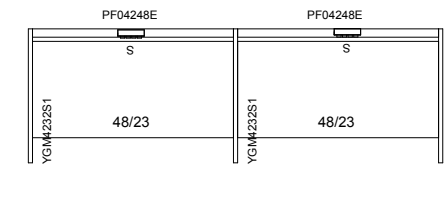

1" wire play along spine