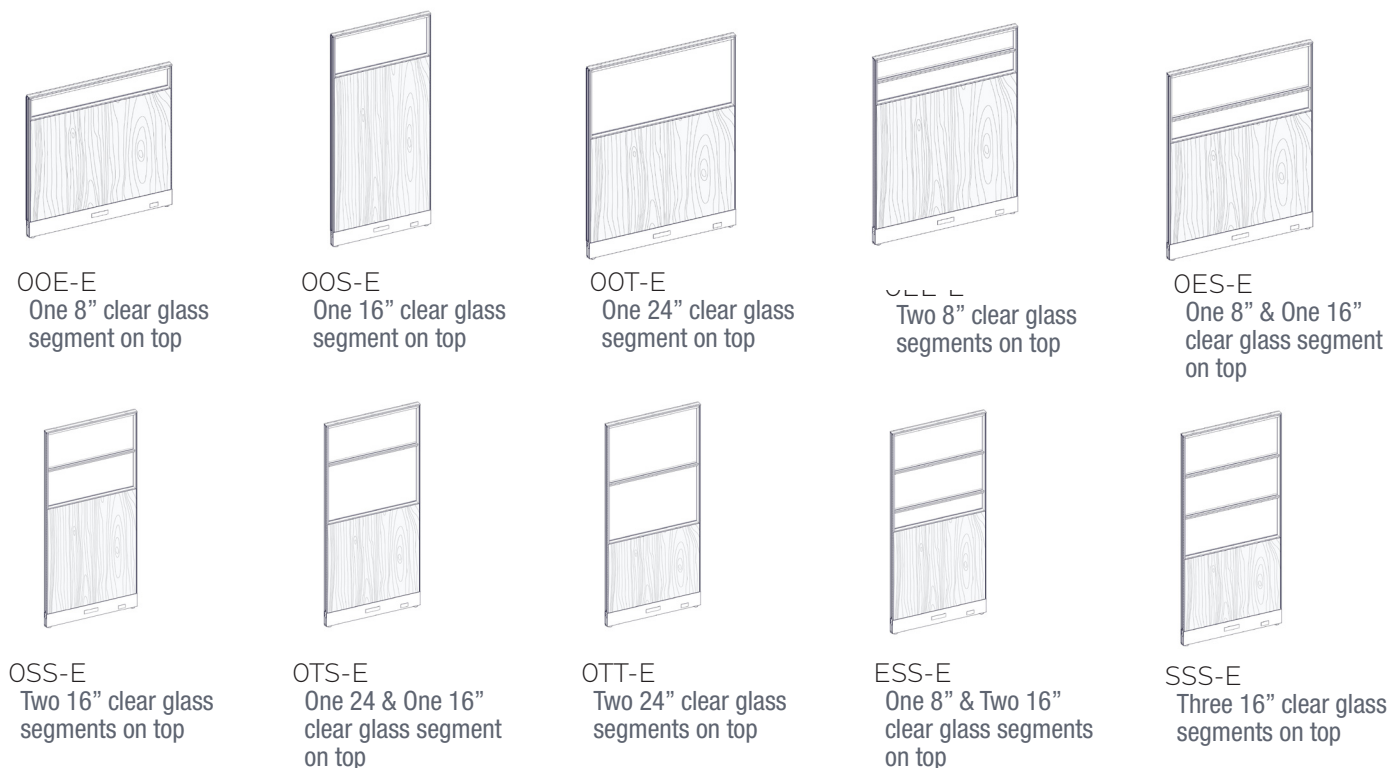

How to order and read your code

L - P P L C G - 42 24 - 00E - E

product standard P=glazed F=Fabric C=Clear A=Acrylic height width 0=No segment N=Non powered
line line E=Elevated L=Laminate F=Frosted G=Glass E=8 inch segment E=Powered
S=16 inch segment
T=24 inch segment

What's Included:

One (1) 2" thick laminate panel with 1" incremented slotted channels,
Two (2) raceway covers,
One (1) top trim

How to Specify:

Refer to laminate cards for laminate selections
Choose White, Black, Silver, Charcoal for Panel Frame colour

Options:

Height*: 34", 42", 50", 66", 82"

Width: 24", 30", 36", 42", 48",

Laminate

Metal Powder Coat Paint: White, Black, Silver, Charcoal

*82"H available up to 36"W

Code	Price	H	W	D
One 8" clear glass segment on top				
L-PPLCG-4224-00E-E	1700	42	24	2
L-PPLCG-4230-00E-E	1335	42	30	2
L-PPLCG-4236-00E-E	1396	42	36	2
L-PPLCG-4242-00E-E	1466	42	42	2
L-PPLCG-4248-00E-E	1536	42	48	2
L-PPLCG-5024-00E-E	1311	50	24	2
L-PPLCG-5030-00E-E	1372	50	30	2
L-PPLCG-5036-00E-E	1435	50	36	2
L-PPLCG-5042-00E-E	1504	50	42	2
L-PPLCG-5048-00E-E	1573	50	48	2
One 16" clear glass segment on top				
L-PPLCG-5024-00S-E	1386	50	24	2
L-PPLCG-5030-00S-E	1448	50	30	2
L-PPLCG-5036-00S-E	1511	50	36	2
L-PPLCG-5042-00S-E	1579	50	42	2
L-PPLCG-5048-00S-E	1650	50	48	2
L-PPLCG-6624-00S-E	1505	66	24	2
L-PPLCG-6630-00S-E	1582	66	30	2
L-PPLCG-6636-00S-E	1657	66	36	2
L-PPLCG-6642-00S-E	1755	66	42	2
L-PPLCG-6648-00S-E	1828	66	48	2
L-PPLCG-8224-00S-E	1577	82	24	2
L-PPLCG-8230-00S-E	1621	82	30	2
L-PPLCG-8236-00S-E	2183	82	36	2
One 24" clear glass segment on top				
L-PPLCG-6624-00T-E	1547	66	24	2
L-PPLCG-6630-00T-E	1624	66	30	2
L-PPLCG-6636-00T-E	1702	66	36	2
L-PPLCG-6642-00T-E	1806	66	42	2
L-PPLCG-6648-00T-E	1896	66	48	2

Code	Price	H	W	D
Two 8" clear glass segments on top				
L-PPLCG-6624-0EE-E	1515	66	24	2
L-PPLCG-6630-0EE-E	1568	66	30	2
L-PPLCG-6636-0EE-E	1887	66	36	2
L-PPLCG-6642-0EE-E	1938	66	42	2
L-PPLCG-6648-0EE-E	2012	66	48	2
One 8" & One 16" clear glass segment on top				
L-PPLCG-6624-0ES-E	1515	66	24	2
L-PPLCG-6630-0ES-E	1587	66	30	2
L-PPLCG-6636-0ES-E	1923	66	36	2
L-PPLCG-6642-0ES-E	1990	66	42	2
L-PPLCG-6648-0ES-E	2080	66	48	2
Two 16" clear glass segments on top				
L-PPLCG-8224-0SS-E	1572	82	24	2
L-PPLCG-8230-0SS-E	1640	82	30	2
L-PPLCG-8236-0SS-E	1992	82	36	2
One 24" & One 16" clear glass segment on top				
L-PPLCG-8224-0TS-E	1602	82	24	2
L-PPLCG-8230-0TS-E	1697	82	30	2
L-PPLCG-8236-0TS-E	2057	82	36	2
Two 24" clear glass segments on top				
L-PPLCG-8224-0TT-E	1571	82	24	2
L-PPLCG-8230-0TT-E	1672	82	30	2
L-PPLCG-8236-0TT-E	1955	82	36	2
One 8" & Two 16" clear glass segments on top				
L-PPLCG-8224-ESS-E	1756	82	24	2
L-PPLCG-8230-ESS-E	1919	82	30	2
L-PPLCG-8236-ESS-E	2288	82	36	2
Three 16" clear glass segments on top				
L-PPLCG-8224-SSS-E	1733	82	24	2
L-PPLCG-8230-SSS-E	1826	82	30	2
L-PPLCG-8236-SSS-E	2134	82	36	2