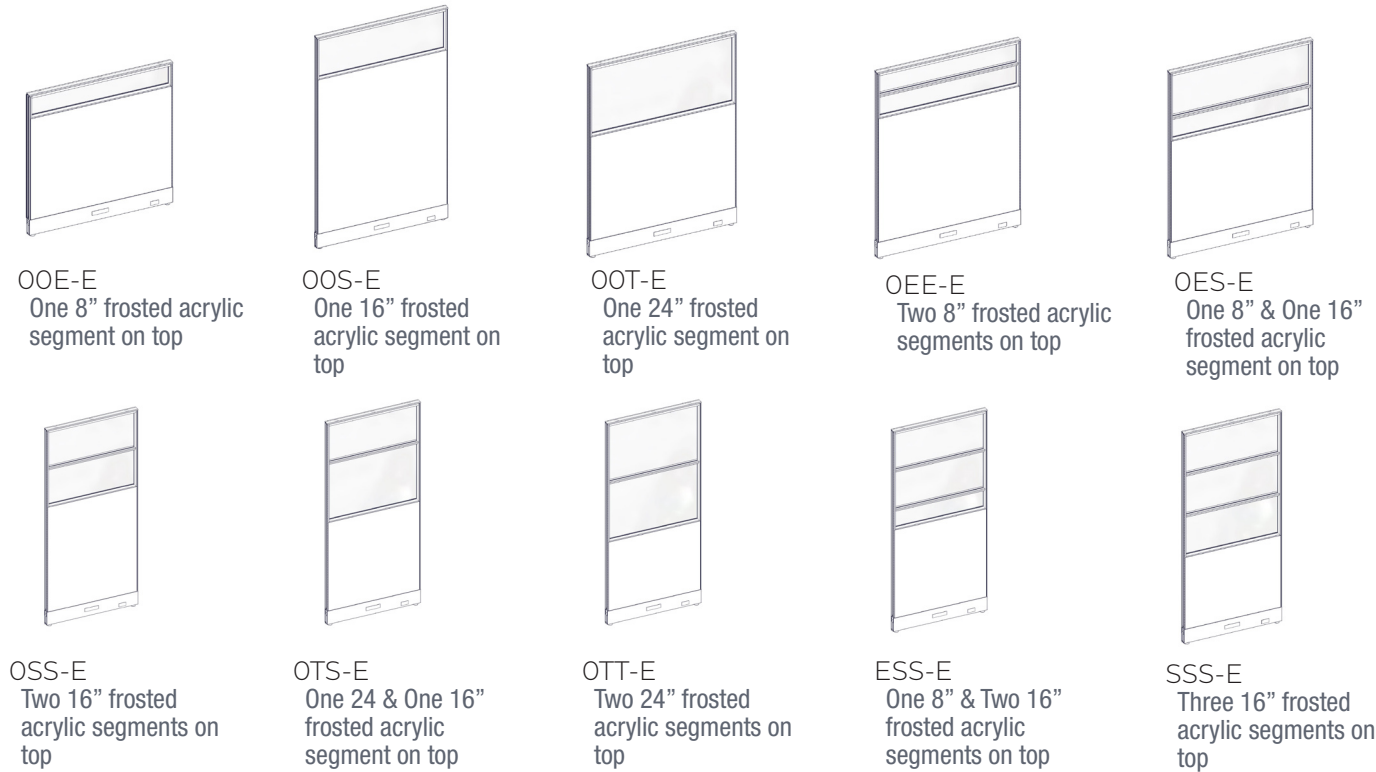

How to order and read your code

L - P P F F A - 42 24 - 00E - E

product standard P=glazed F=Fabric C=Clear A=Acrylic height width 0=No segment N=Non powered
line E=Elevated L=Laminate F=Frosted G=Glass E=8 inch segment E=Powered
S=16 inch segment
T=24 inch segment

What's Included:

One (1) 2" thick laminate panel with 1" incremented slotted channels,
Two (2) raceway covers,
One (1) top trim

How to Specify:

Refer to laminate cards for laminate selections
Choose White, Black, Silver, Charcoal for Panel Frame colour

Options:

Height*:	34", 42", 50", 66", 82"
Width:	24", 30", 36", 42", 48",
Laminate	
Metal Powder Coat Paint:	White, Black, Silver, Charcoal

*82"H available up to 36"W

Notes:

Power capable panel with bracket for power module.
Power module must be specified separately.
Panels are non tackable. For tackable option see Panel Add-On section.
Fabric Upcharge
Grade 2 - $216 per panel,
Grade 3- $266 per panel

Code	Price	H	W	D
One 8" frosted acrylic segment on top				
L-PPFFA-4224-00E-E	1218	42	24	2
L-PPFFA-4230-00E-E	1292	42	30	2
L-PPFFA-4236-00E-E	1338	42	36	2
L-PPFFA-4242-00E-E	1386	42	42	2
L-PPFFA-4248-00E-E	1436	42	48	2
L-PPFFA-4254-00E-E	1516	42	54	2
L-PPFFA-4260-00E-E	1548	42	60	2
One 16" frosted acrylic segment on top				
L-PPFFA-5024-00E-E	1218	50	24	2
L-PPFFA-5030-00E-E	1292	50	30	2
L-PPFFA-5036-00E-E	1338	50	36	2
L-PPFFA-5042-00E-E	1386	50	42	2
L-PPFFA-5048-00E-E	1436	50	48	2
L-PPFFA-5054-00E-E	1516	50	54	2
L-PPFFA-5060-00E-E	1548	50	60	2
One 24" frosted acrylic segment on top				
L-PPFFA-6624-00E-E	1333	66	24	2
L-PPFFA-6630-00E-E	1419	66	30	2
L-PPFFA-6636-00E-E	1499	66	36	2
L-PPFFA-6642-00E-E	1553	66	42	2
L-PPFFA-6648-00E-E	1620	66	48	2
L-PPFFA-6654-00E-E	1774	66	54	2
L-PPFFA-6660-00E-E	1804	66	60	2
One 8" & Two 16" frosted acrylic segments on top				
L-PPFFA-6624-00T-E	1333	66	24	2
L-PPFFA-6630-00T-E	1419	66	30	2
L-PPFFA-6636-00T-E	1499	66	36	2
L-PPFFA-6642-00T-E	1553	66	42	2
L-PPFFA-6648-00T-E	1620	66	48	2
L-PPFFA-6654-00T-E	1774	66	54	2
L-PPFFA-6660-00T-E	1804	66	60	2