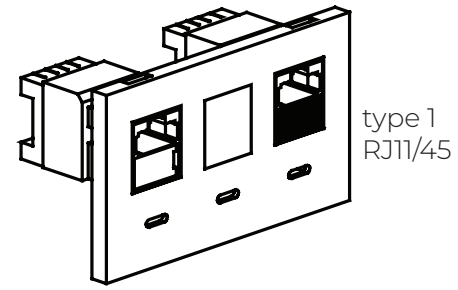

What's Included:

One (1) data plate with three (3) openings and chosen combination of RJ11/RJ45

How to Specify:

Specify RJ11 for phone connection
Specify RJ45 for data connection

Notes:

Data is placed on the right hand side of the cutout in the panel raceway

Options:

Panel cutout width: 2 3/4"

Panel cutout height: 1 3/8"

Code	Price	H	W	D	Weight (lb.)	Volume (ft³)
type 1						
L-ECK1	269	2	4	1	0.2	0.00
type 6						
L-ECK6	231	2	4	1	0.2	0.00