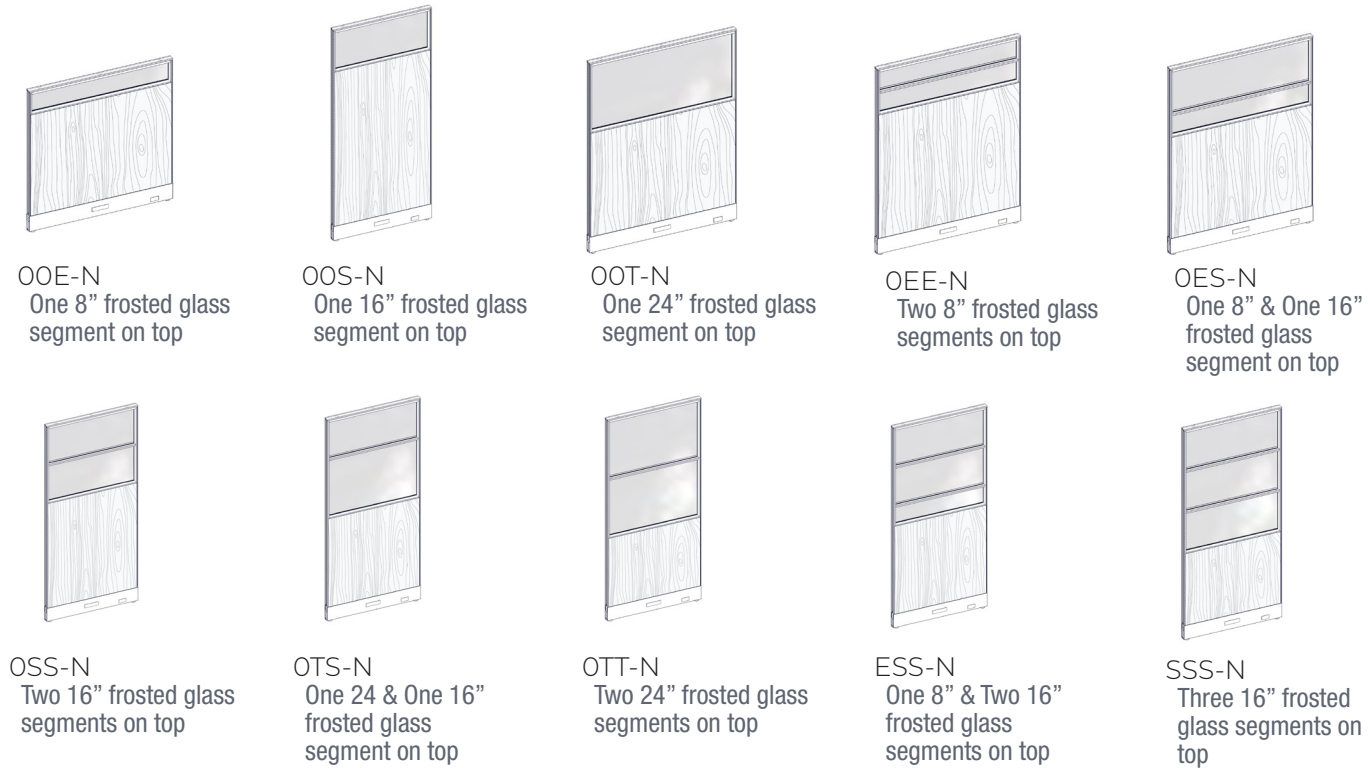

How to order and read your code

L - P P L F G - 42 24 - 00E - N

product standard P=glazed F=Fabric C=Clear A=Acrylic height width 0=No segment N=Non powered
line E=Elevated L=Laminate F=Frosted G=Glass E=Powered
S=16 inch segment
T=24 inch segment

What's Included:

One (1) 2" thick laminate panel with 1" incremented slotted channels,
Two (2) raceway covers,
One (1) top trim

How to Specify:

Refer to laminate cards for laminate selections
Choose White, Black, Silver, Charcoal for Panel Frame colour

Options:

Height*: 34", 42", 50", 66", 82"

Width: 24", 30", 36", 42", 48",

Laminate

Metal Powder Coat Paint: White, Black, Silver, Charcoal

*82"H available up to 36"W

Code	Price	H	W	D
One 8" frosted glass segment on top				
L-PPLFG-4224-00E-N	1352	42	24	2
L-PPLFG-4230-00E-N	1415	42	30	2
L-PPLFG-4236-00E-N	1474	42	36	2
L-PPLFG-4242-00E-N	1545	42	42	2
L-PPLFG-4248-00E-N	1616	42	48	2
L-PPLFG-5024-00E-N	1388	50	24	2
L-PPLFG-5030-00E-N	1448	50	30	2
L-PPLFG-5036-00E-N	1511	50	36	2
L-PPLFG-5042-00E-N	1582	50	42	2
L-PPLFG-5048-00E-N	1650	50	48	2
One 16" frosted glass segment on top				
L-PPLFG-5024-00S-N	1468	50	24	2
L-PPLFG-5030-00S-N	1529	50	30	2
L-PPLFG-5036-00S-N	1589	50	36	2
L-PPLFG-5042-00S-N	1656	50	42	2
L-PPLFG-5048-00S-N	1729	50	48	2
L-PPLFG-6624-00S-N	1584	66	24	2
L-PPLFG-6630-00S-N	1661	66	30	2
L-PPLFG-6636-00S-N	1740	66	36	2
L-PPLFG-6642-00S-N	1833	66	42	2
L-PPLFG-6648-00S-N	1907	66	48	2
L-PPLFG-8224-00S-N	1650	82	24	2
L-PPLFG-8230-00S-N	1704	82	30	2
L-PPLFG-8236-00S-N	2285	82	36	2
One 24" frosted glass segment on top				
L-PPLFG-6624-00T-N	1627	66	24	2
L-PPLFG-6630-00T-N	1703	66	30	2
L-PPLFG-6636-00T-N	1781	66	36	2
L-PPLFG-6642-00T-N	1884	66	42	2
L-PPLFG-6648-00T-N	1976	66	48	2
Two 8" frosted glass segments on top				
L-PPLFG-6624-0EE-N	1675	66	24	2
L-PPLFG-6630-0EE-N	1729	66	30	2
L-PPLFG-6636-0EE-N	2048	66	36	2
L-PPLFG-6642-0EE-N	2097	66	42	2
L-PPLFG-6648-0EE-N	2173	66	48	2
One 8" & One 16" frosted glass segment on top				
L-PPLFG-6624-0ES-N	1675	66	24	2
L-PPLFG-6630-0ES-N	1757	66	30	2
L-PPLFG-6636-0ES-N	2114	66	36	2
L-PPLFG-6642-0ES-N	2198	66	42	2
L-PPLFG-6648-0ES-N	2307	66	48	2
Two 16" frosted glass segments on top				
L-PPLFG-8224-0SS-N	1732	82	24	2
L-PPLFG-8230-0SS-N	1820	82	30	2
L-PPLFG-8236-0SS-N	2209	82	36	2
One 24" & One 16" frosted glass segment on top				
L-PPLFG-8224-0TS-N	1791	82	24	2
L-PPLFG-8230-0TS-N	1926	82	30	2
L-PPLFG-8236-0TS-N	2333	82	36	2
Two 24" frosted glass segments on top				
L-PPLFG-8224-0TT-N	1789	82	24	2
L-PPLFG-8230-0TT-N	1947	82	30	2
L-PPLFG-8236-0TT-N	2290	82	36	2
One 8" & Two 16" frosted glass segments on top				
L-PPLFG-8224-ESS-N	2004	82	24	2
L-PPLFG-8230-ESS-N	2185	82	30	2
L-PPLFG-8236-ESS-N	2594	82	36	2
Three 16" frosted glass segments on top				
L-PPLFG-8224-SSS-N	1982	82	24	2
L-PPLFG-8230-SSS-N	2102	82	30	2
L-PPLFG-8236-SSS-N	2469	82	36	2