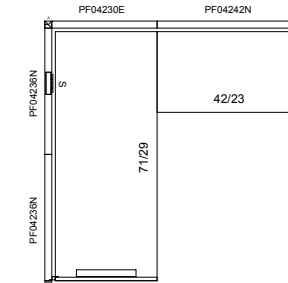

1" wire play along all surfaces