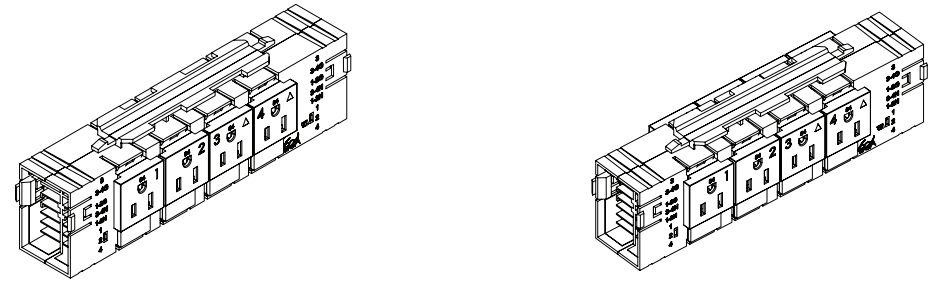

What's Included:

One (1) single power module with four (4) ac outlets or one (1) double sided power module with eight (8) ac outlets (four on each side)

How to Specify:

Available in grey only
Single sided, double sided

Options:

Width: 8"

Notes:

Power modules are installed in the center cut out power capable panels only

Double sided power module has four (4) ac outlets on each side

Refer to Switch electrical specification guide for more information

Code	Price	H	W	D	Weight (lb.)	Volume (ft³)
single sided						
L-EM84-S	211	3	6	3	1.7	0.03
double sided						
L-EM84-D	307	3	6	3	2.0	0.03

What's Included:

One (1) open wire starter harness

How to Specify:

Available in grey only
Single sided, double sided

Options:

Length: 72", 168"

Notes:

Switch electrical system is rated for 20 amps

Tayco recommends up to 8 workstations hardwired to one power source

Code	Price	L	D	Weight (lb.)	Volume (ft³)
L-ES84-072-0	320	72	0.75	2.6	0.40
L-ES84-168-0	466	168	0.75	5.1	0.50