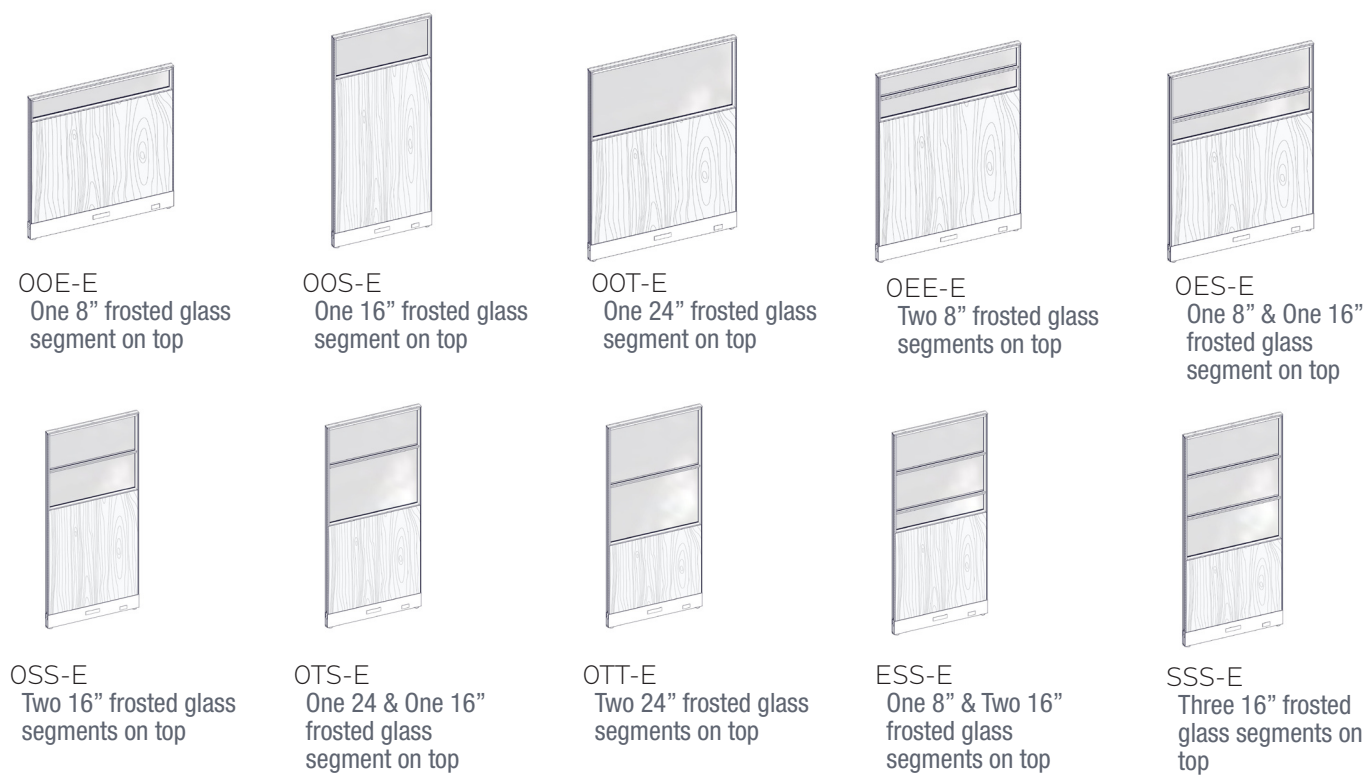

How to order and read your code

L - P P L F A - 42 24 - 00E - E

product standard P=glazed F=Fabric C=Clear A=Acrylic height width 0 = No segment N=Non powered
line E = Elevated L=Laminate F=Frosted G=Glass E = 8 inch segment E=Powered
S = 16 inch segment
T = 24 inch segment

What's Included:

One (1) 2" thick laminate panel with 1" incremented slotted channels,
Two (2) raceway covers,
One (1) top trim

How to Specify:

Refer to laminate cards for laminate selections
Choose White, Black, Silver, Charcoal for Panel Frame colour

Options:

Height*: 34", 42", 50", 66", 82"

Width: 24", 30", 36", 42", 48",

Laminate

Metal Powder Coat Paint: White, Black, Silver, Charcoal

*82"H available up to 36"W

Code	Price	H	W	D
One 8" frosted acrylic segment on top				
L-PPLFA-4224-00E-E	1275	42	24	2
L-PPLFA-4230-00E-E	1330	42	30	2
L-PPLFA-4236-00E-E	1382	42	36	2
L-PPLFA-4242-00E-E	1492	42	42	2
L-PPLFA-4248-00E-E	1506	42	48	2
L-PPLFA-5024-00E-E	1312	50	24	2
L-PPLFA-5030-00E-E	1366	50	30	2
L-PPLFA-5036-00E-E	1419	50	36	2
L-PPLFA-5042-00E-E	1553	50	42	2
L-PPLFA-5048-00E-E	1585	50	48	2
One 16" frosted acrylic segment on top				
L-PPLFA-5024-00S-E	1323	50	24	2
L-PPLFA-5030-00S-E	1378	50	30	2
L-PPLFA-5036-00S-E	1436	50	36	2
L-PPLFA-5042-00S-E	1579	50	42	2
L-PPLFA-5048-00S-E	1615	50	48	2
L-PPLFA-6624-00S-E	1423	66	24	2
L-PPLFA-6630-00S-E	1500	66	30	2
L-PPLFA-6636-00S-E	1578	66	36	2
L-PPLFA-6642-00S-E	1774	66	42	2
L-PPLFA-6648-00S-E	1815	66	48	2
L-PPLFA-8224-00S-E	1655	82	24	2
L-PPLFA-8230-00S-E	1686	82	30	2
L-PPLFA-8236-00S-E	2239	82	36	2
One 24" frosted acrylic segment on top				
L-PPLFA-6624-00T-E	1423	66	24	2
L-PPLFA-6630-00T-E	1517	66	30	2
L-PPLFA-6636-00T-E	1554	66	36	2
L-PPLFA-6642-00T-E	1774	66	42	2
L-PPLFA-6648-00T-E	1815	66	48	2

Code	Price	H	W	D
Two 8" frosted acrylic segments on top				
L-PPLFA-6624-0EE-E	1480	66	24	2
L-PPLFA-6630-0EE-E	1519	66	30	2
L-PPLFA-6636-0EE-E	1839	66	36	2
L-PPLFA-6642-0EE-E	1877	66	42	2
L-PPLFA-6648-0EE-E	1951	66	48	2
One 8" & One 16" frosted acrylic segment on top				
L-PPLFA-6624-0ES-E	1474	66	24	2
L-PPLFA-6630-0ES-E	1550	66	30	2
L-PPLFA-6636-0ES-E	1884	66	36	2
L-PPLFA-6642-0ES-E	1964	66	42	2
L-PPLFA-6648-0ES-E	2027	66	48	2
Two 16" frosted acrylic segments on top				
L-PPLFA-8224-0SS-E	1375	82	24	2
L-PPLFA-8230-0SS-E	1406	82	30	2
L-PPLFA-8236-0SS-E	1709	82	36	2
One 24" & One 16" frosted acrylic segment on top				
L-PPLFA-8224-0TS-E	1618	82	24	2
L-PPLFA-8230-0TS-E	1749	82	30	2
L-PPLFA-8236-0TS-E	2054	82	36	2
Two 24" frosted acrylic segments on top				
L-PPLFA-8224-0TT-E	1552	82	24	2
L-PPLFA-8230-0TT-E	1674	82	30	2
L-PPLFA-8236-0TT-E	1964	82	36	2
One 8" & Two 16" frosted acrylic segments on top				
L-PPLFA-8224-ESS-E	1681	82	24	2
L-PPLFA-8230-ESS-E	1889	82	30	2
L-PPLFA-8236-ESS-E	2204	82	36	2
Three 16" frosted acrylic segments on top				
L-PPLFA-8224-SSS-E	1649	82	24	2
L-PPLFA-8230-SSS-E	1780	82	30	2
L-PPLFA-8236-SSS-E	2193	82	36	2