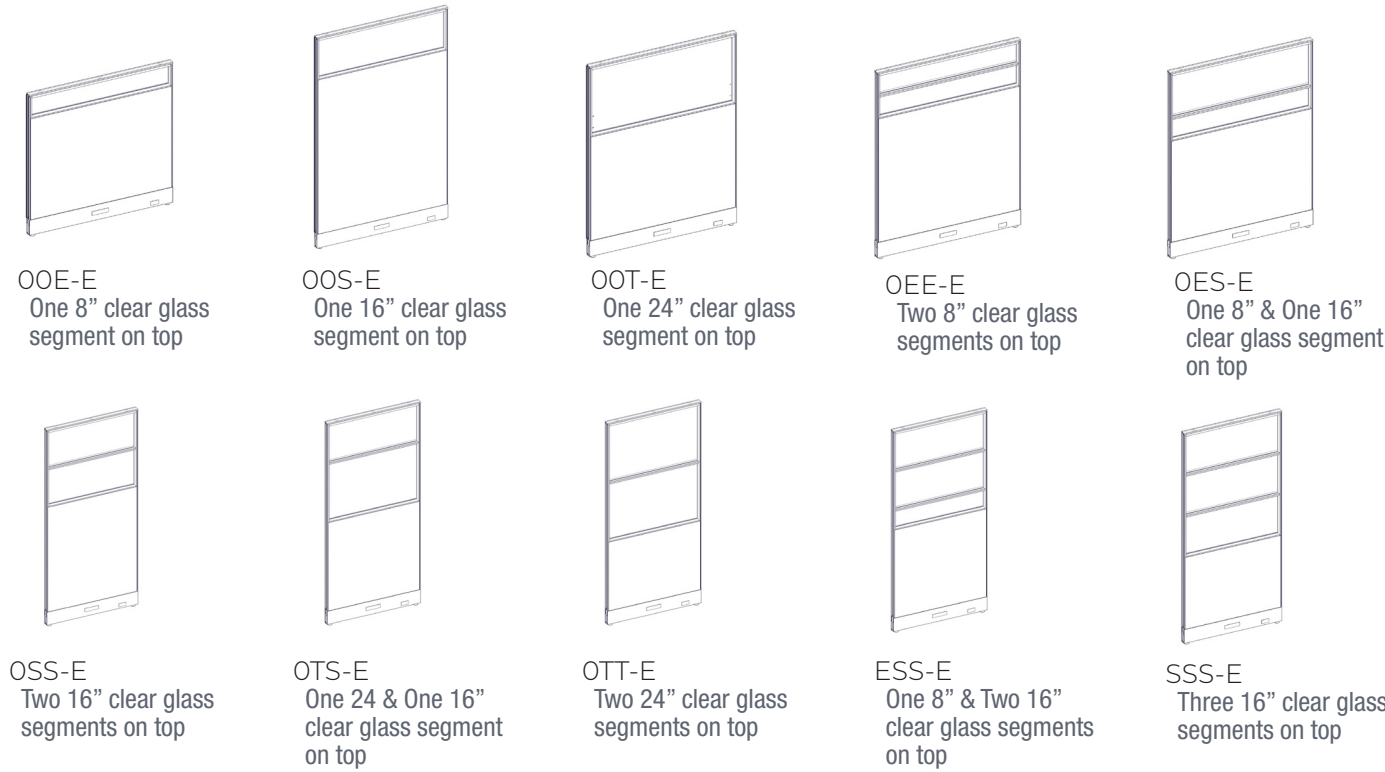

How to order and read your code

L - P P F C G - 42 24 - 00E - E

product standard P= glazed F=Fabric C=Clear A=Acrylic height width 0= No segment N=Non powered
line E = Elevated L=Laminate F=Frosted G=Glass E = Powered
S = 16 inch segment
T = 24 inch segment

What's Included:

One (1) 2" thick laminate panel with 1" incremented slotted channels,
Two (2) raceway covers,
One (1) top trim

How to Specify:

Refer to laminate cards for laminate selections
Choose White, Black, Silver, Charcoal for Panel Frame colour

Options:

Height*: 34", 42", 50", 66", 82"

Width: 24", 30", 36", 42", 48",

Laminate

Metal Powder Coat Paint: White, Black, Silver, Charcoal

*82"H available up to 36"W