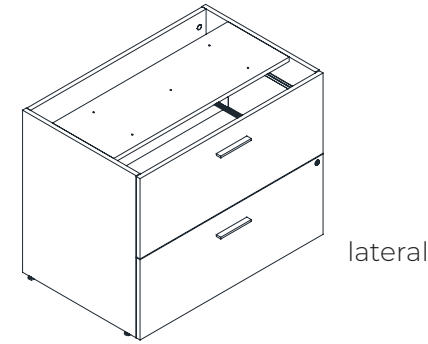

**What's Included:**

One (1) upholstered seat pad

**How to Specify:**

Refer to seating fabric card for fabric selection

**Notes:**

**Options:**

Height:	1"
Width:	24", 30", 36", 48", 60", 72"
Depth:	18"

Code	Price	H	W	D	Weight (lb.)	Volume (ft <sup>3</sup> )
L-PAD-1824	370	24	24	2	2.4	0.67
L-PAD-1830	426	24	30	2	3.0	0.83
L-PAD-1836	489	24	36	2	3.6	1.00
L-PAD-1848	577	24	48	2	4.8	1.33
L-PAD-1860	668	24	60	2	6.0	1.67
L-PAD-1872	756	24	72	2	7.2	2.00