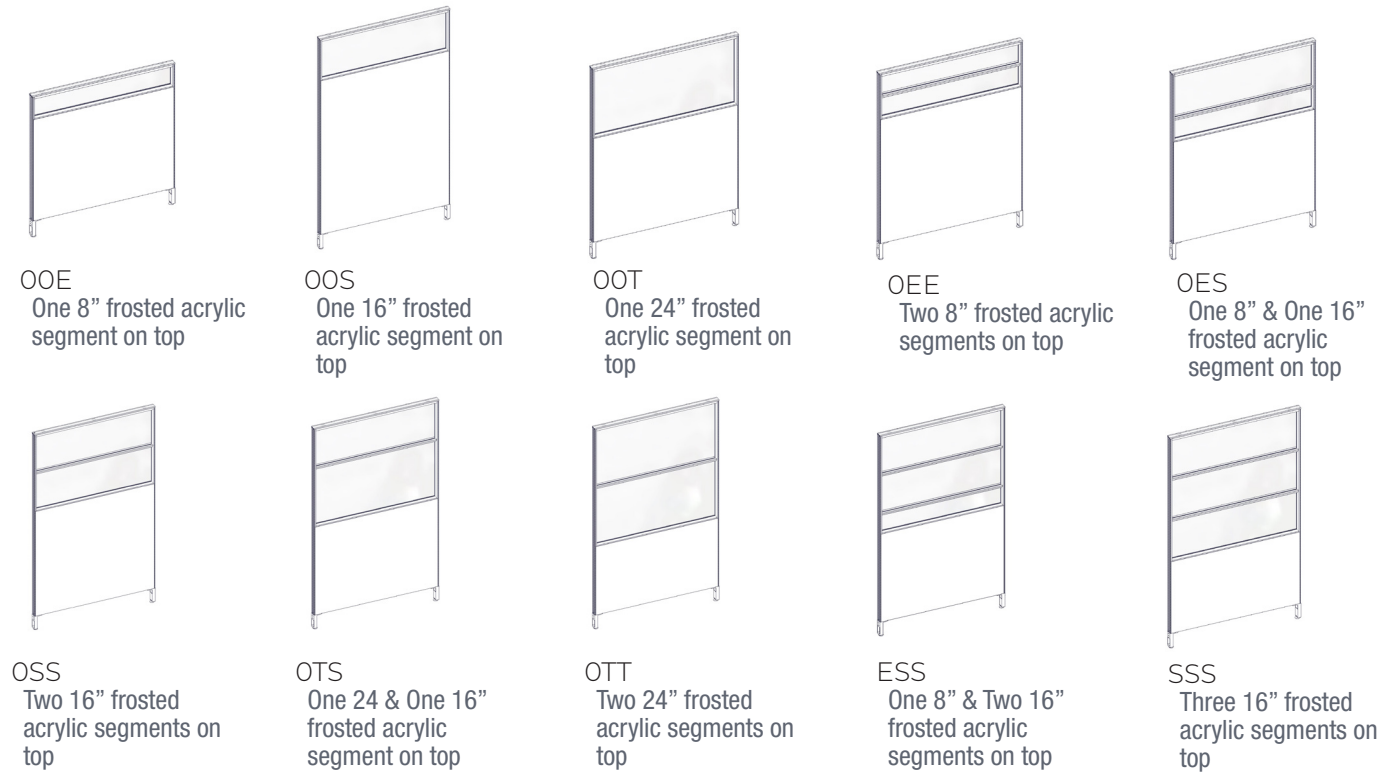

How to order and read your code

L - P E F F A - 42 24 - 00 E

product standard line P=glazed E=Elevated F=Fabric L=Laminate C=Clear F=Frosted A=Acrylic height G=Glass width 0 = No segment E = 8 inch segment S = 16 inch segment T = 24 inch segment

What's Included:

One (1) 2" thick fabric panel with glazed glass top and laminate bottom, also with 1" incremented slotted channels, One (1) top trim

How to Specify:

Refer to panel fabric cards for fabric selections
Choose White, Black, Silver, Charcoal for Panel Frame colour

Options:

Height*	34", 42", 50", 66", 82"
Width:	24", 30", 36", 42", 48", 54", 60", 66", 72"
Fabric	
Glass/Acrylic	
Metal Powder Coat Paint:	White, Black, Silver, Charcoal

*34" high - 50" high available up to 72" wide, 66" high available up to 60" wide, 82" high available up to 48" wide

Code	Price	H	W	D
One 8" frosted acrylic segment on top				
L-PEFFA-4224-00E	1171	42	24	2
L-PEFFA-4230-00E	1241	42	30	2
L-PEFFA-4236-00E	1292	42	36	2
L-PEFFA-4242-00E	1338	42	42	2
L-PEFFA-4248-00E	1386	42	48	2
L-PEFFA-4254-00E	1469	42	54	2
L-PEFFA-4260-00E	1499	42	60	2
L-PEFFA-5024-00E	1171	50	24	2
L-PEFFA-5030-00E	1241	50	30	2
L-PEFFA-5036-00E	1292	50	36	2
L-PEFFA-5042-00E	1338	50	42	2
L-PEFFA-5048-00E	1386	50	48	2
L-PEFFA-5054-00E	1469	50	54	2
L-PEFFA-5060-00E	1499	50	60	2
One 16" frosted acrylic segment on top				
L-PEFFA-5024-00S	1171	50	24	2
L-PEFFA-5030-00S	1241	50	30	2
L-PEFFA-5036-00S	1292	50	36	2
L-PEFFA-5042-00S	1338	50	42	2
L-PEFFA-5048-00S	1386	50	48	2
L-PEFFA-5054-00S	1469	50	54	2
L-PEFFA-5060-00S	1499	50	60	2
One 24" frosted acrylic segment on top				
L-PEFFA-6624-00S	1282	66	24	2
L-PEFFA-6630-00S	1372	66	30	2
L-PEFFA-6636-00S	1449	66	36	2
L-PEFFA-6642-00S	1532	66	42	2
L-PEFFA-6648-00S	1595	66	48	2
L-PEFFA-6654-00S	1723	66	54	2
L-PEFFA-6660-00S	1756	66	60	2
One 8" & Two 16" frosted acrylic segments on top				
L-PEFFA-8224-00S	1567	82	24	2
L-PEFFA-8230-00S	1812	82	30	2
L-PEFFA-8236-00S	1908	82	36	2
L-PEFFA-8242-00S	1953	82	42	2
L-PEFFA-8248-00S	2030	82	48	2
One 24" frosted acrylic segment on top				
L-PEFFA-6624-00T	1282	66	24	2
L-PEFFA-6630-00T	1372	66	30	2
L-PEFFA-6636-00T	1449	66	36	2
L-PEFFA-6642-00T	1532	66	42	2
L-PEFFA-6648-00T	1595	66	48	2
L-PEFFA-6654-00T	1723	66	54	2
L-PEFFA-6660-00T	1756	66	60	2