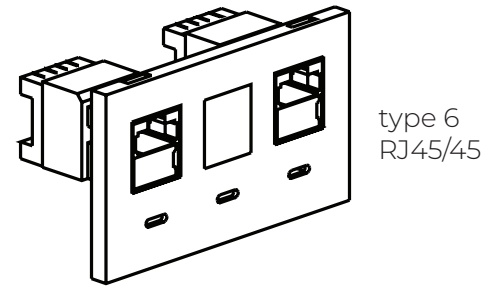

What's Included:

One (1) data plate with three (3) openings and chosen combination of RJ11/RJ45

How to Specify:

Specify RJ11 for phone connection
Specify RJ45 for data connection

Notes:

Data is placed on the right hand side of the cutout in the panel raceway

Options:

Panel cutout width: 2 3/4"

Panel cutout height: 1 3/8"

Code	Price	H	W	D	Weight (lb.)	Volume (ft³)
type 1						
L-ECK1	269	2	4	1	0.2	0.00
type 6						
L-ECK6	231	2	4	1	0.2	0.00