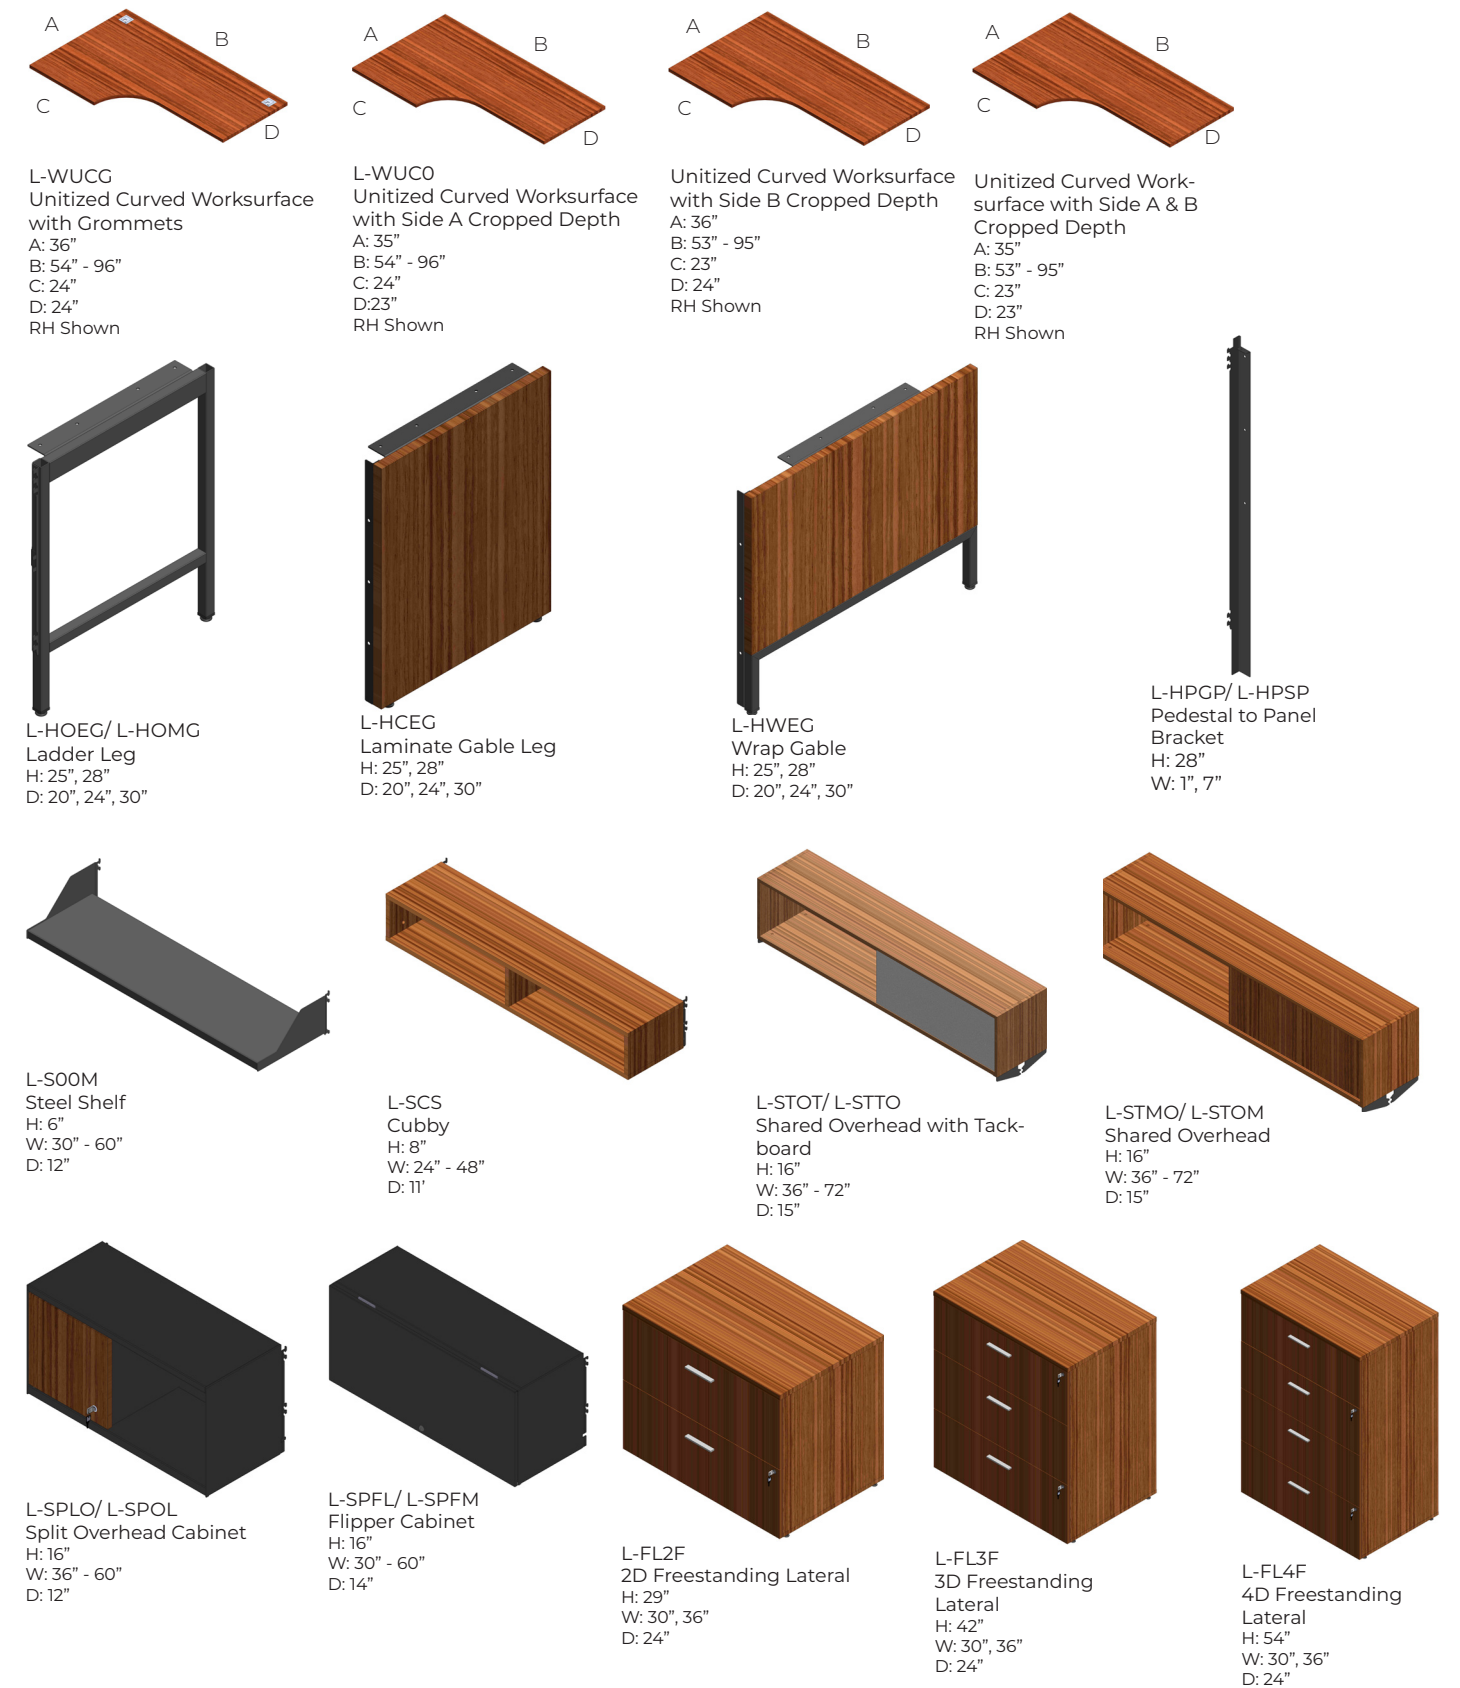

Worksurface & Supports