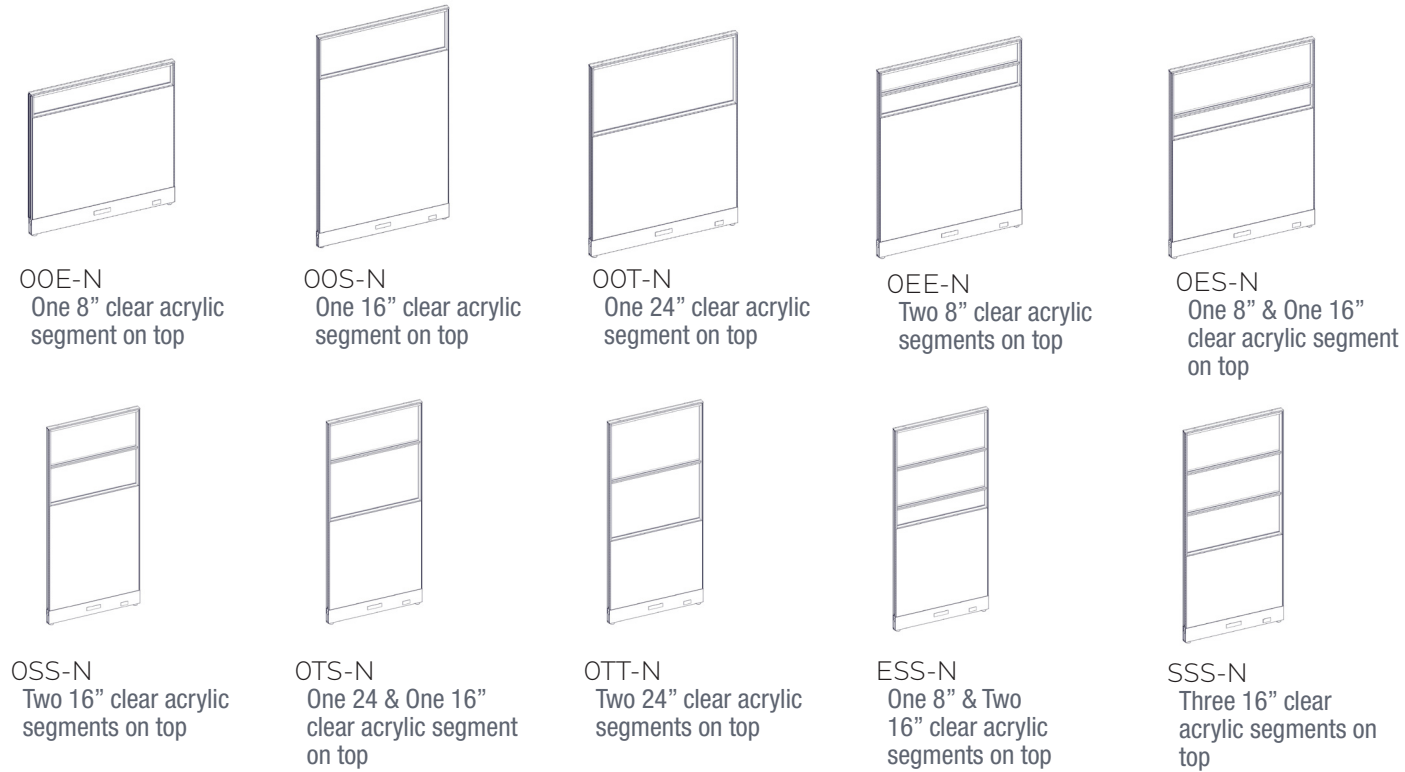

How to order and read your code

L - P P F C A - 42 24 - 00E - N

product line	standard	P=glazed E=Elevated	F=Fabric L=Laminate	C=Clear F=Frosted	A=Acrylic height G=Glass	width	O = No segment E = 8 inch segment S = 16 inch segment T = 24 inch segment	N=Non powered E=Powered

What's Included:

One (1) 2" thick fabric panel with 1" incremented slotted channels, Two (2) raceway covers, One (1) top trim

How to Specify:

Refer to panel fabric cards for fabric selections
Choose White, Black, Silver, Charcoal for Panel Frame colour

Options:

Height*:	34", 42", 50", 66", 82"
Width:	24", 30", 36", 42", 48", 54", 60", 66", 72"
Fabric	
Metal Powder Coat Paint:	White, Black, Silver, Charcoal

*34" high - 50" high available up to 72" wide, 66" high available up to 60" wide, 82" high available up to 48" wide