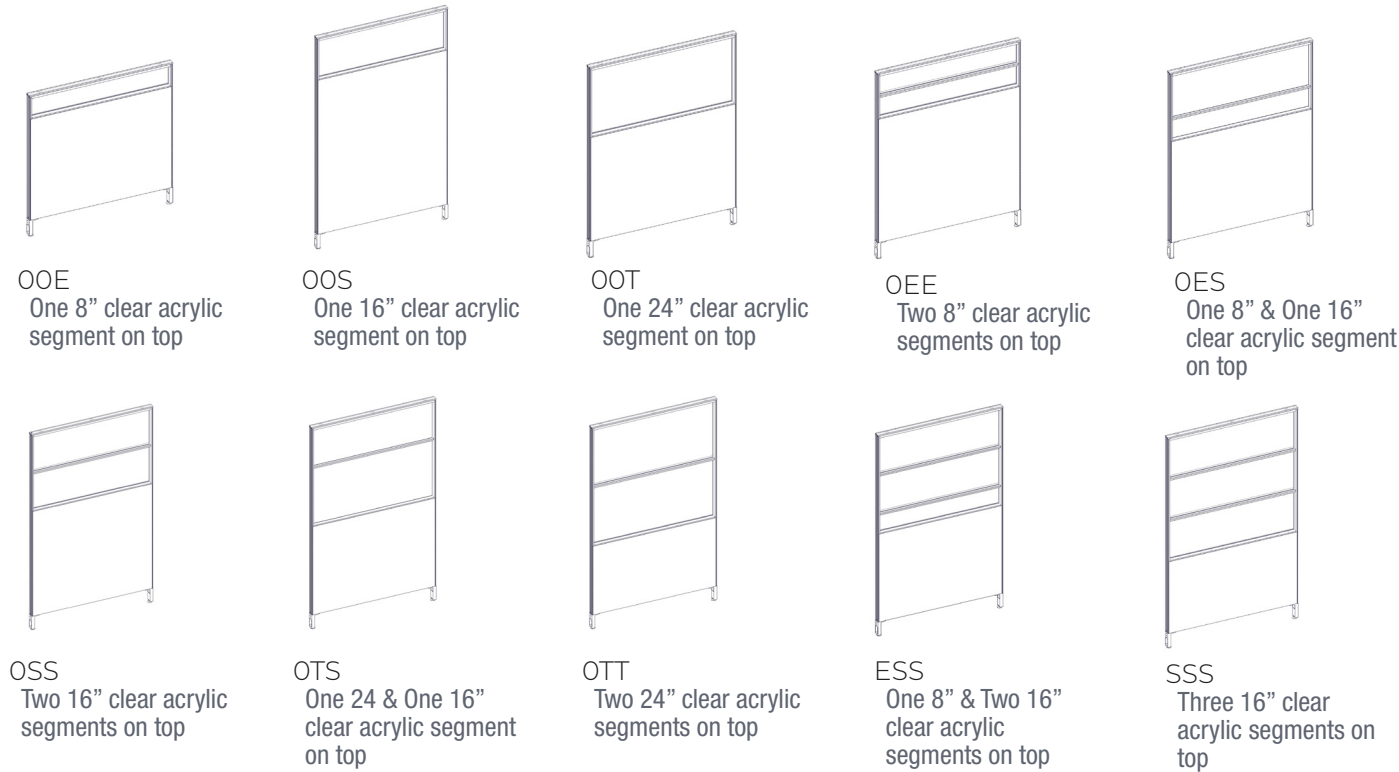

**How to order and read your code**

**L - P E F C A - 42 24 - 0 0 E**

product standard line P=glazed E=Elevated F=Fabric L=Laminate C=Clear F=Frosted A=Acrylic height G=Glass width 0 = No segment E = 8 inch segment S = 16 inch segment T = 24 inch segment