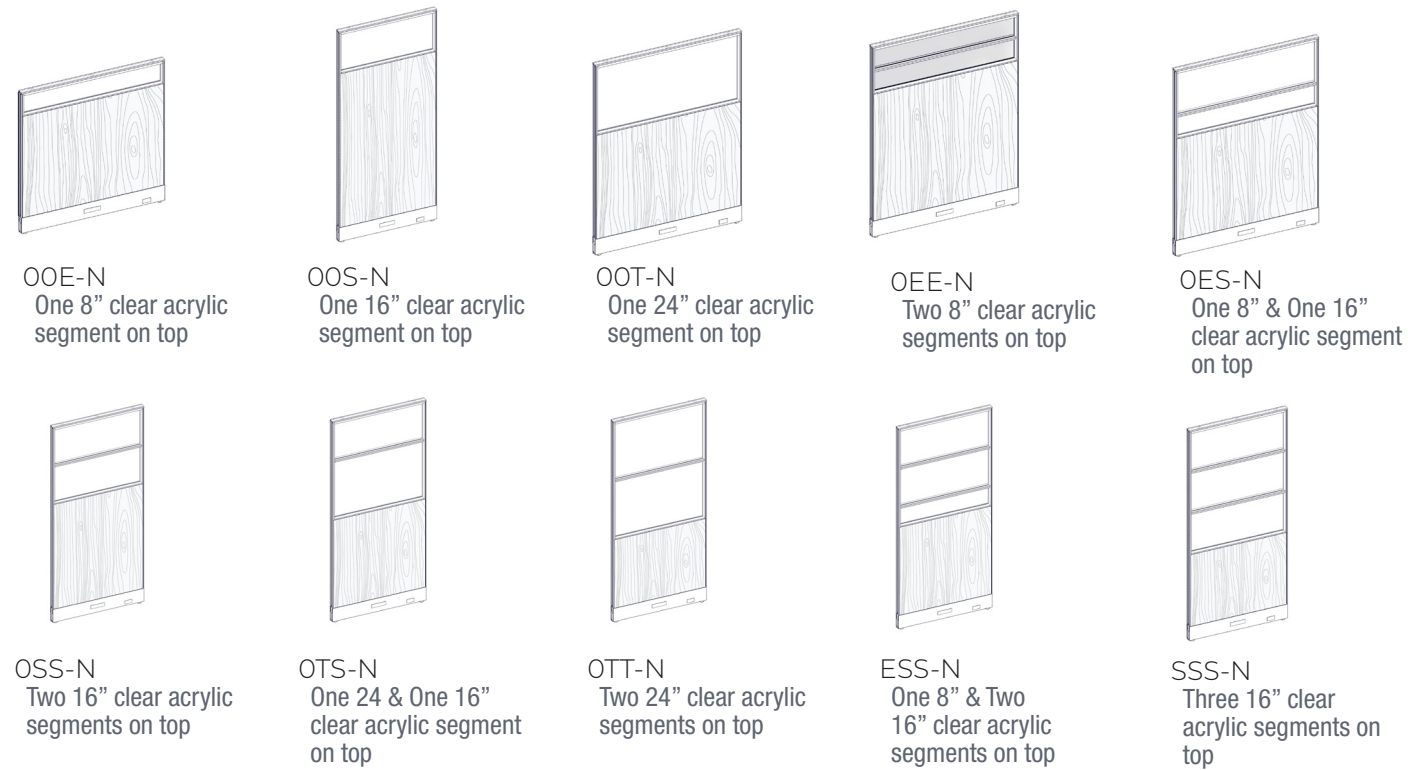

How to order and read your code

L - P P L C A - 42 24 - 00E - N

product line	standard	P=glazed E=Elevated	F=Fabric L=Laminate	C=Clear F=Frosted	A=Acrylic height G=Glass	width	0=No segment E=8 inch segment S=16 inch segment T=24 inch segment	N=Non powered E=Powered

What's Included:

One (1) 2" thick laminate panel with 1" incremented slotted channels,
Two (2) raceway covers,
One (1) top trim

How to Specify:

Refer to laminate cards for laminate selections
Choose White, Black, Silver, Charcoal for Panel Frame colour

Options:

Height*:	34", 42", 50", 66", 82"
Width:	24", 30", 36", 42", 48",
Laminate	
Metal Powder Coat Paint:	White, Black, Silver, Charcoal

*82"H available up to 36"W

Code	Price	H	W	D
One 8" clear acrylic segment on top				
L-PPLCA-4224-00E-N	1151	42	24	2
L-PPLCA-4230-00E-N	1203	42	30	2
L-PPLCA-4236-00E-N	1258	42	36	2
L-PPLCA-4242-00E-N	1367	42	42	2
L-PPLCA-4248-00E-N	1396	42	48	2
L-PPLCA-5024-00E-N	1187	50	24	2
L-PPLCA-5030-00E-N	1241	50	30	2
L-PPLCA-5036-00E-N	1294	50	36	2
L-PPLCA-5042-00E-N	1430	50	42	2
L-PPLCA-5048-00E-N	1460	50	48	2
One 16" clear acrylic segment on top				
L-PPLCA-5024-00S-N	1197	50	24	2
L-PPLCA-5030-00S-N	1254	50	30	2
L-PPLCA-5036-00S-N	1311	50	36	2
L-PPLCA-5042-00S-N	1452	50	42	2
L-PPLCA-5048-00S-N	1485	50	48	2
L-PPLCA-6624-00S-N	1299	66	24	2
L-PPLCA-6630-00S-N	1375	66	30	2
L-PPLCA-6636-00S-N	1452	66	36	2
L-PPLCA-6642-00S-N	1647	66	42	2
L-PPLCA-6648-00S-N	1687	66	48	2
L-PPLCA-8224-00S-N	1606	82	24	2
L-PPLCA-8230-00S-N	1623	82	30	2
L-PPLCA-8236-00S-N	2163	82	36	2
One 24" clear acrylic segment on top				
L-PPLCA-6624-00T-N	1299	66	24	2
L-PPLCA-6630-00T-N	1392	66	30	2
L-PPLCA-6636-00T-N	1484	66	36	2
L-PPLCA-6642-00T-N	1647	66	42	2
L-PPLCA-6648-00T-N	1700	66	48	2
Two 8" clear acrylic segments on top				
L-PPLCA-6624-0EE-N	1401	66	24	2
L-PPLCA-6630-0EE-N	1419	66	30	2
L-PPLCA-6636-0EE-N	1712	66	36	2
L-PPLCA-6642-0EE-N	1752	66	42	2
L-PPLCA-6648-0EE-N	1809	66	48	2
One 8" & One 16" clear acrylic segment on top				
L-PPLCA-6624-0ES-N	1408	66	24	2
L-PPLCA-6630-0ES-N	1468	66	30	2
L-PPLCA-6636-0ES-N	1783	66	36	2
L-PPLCA-6642-0ES-N	1844	66	42	2
L-PPLCA-6648-0ES-N	1903	66	48	2
Two 16" clear acrylic segments on top				
L-PPLCA-8224-0SS-N	1463	82	24	2
L-PPLCA-8230-0SS-N	1537	82	30	2
L-PPLCA-8236-0SS-N	1889	82	36	2
One 24" & One 16" clear acrylic segment on top				
L-PPLCA-8224-0TS-N	1495	82	24	2
L-PPLCA-8230-0TS-N	1592	82	30	2
L-PPLCA-8236-0TS-N	1898	82	36	2
Two 24" clear acrylic segments on top				
L-PPLCA-8224-0TT-N	1431	82	24	2
L-PPLCA-8230-0TT-N	1516	82	30	2
L-PPLCA-8236-0TT-N	1779	82	36	2
One 8" & Two 16" clear acrylic segments on top				
L-PPLCA-8224-ESS-N	1561	82	24	2
L-PPLCA-8230-ESS-N	1731	82	30	2
L-PPLCA-8236-ESS-N	2048	82	36	2
Three 16" clear acrylic segments on top				
L-PPLCA-8224-SSS-N	1529	82	24	2
L-PPLCA-8230-SSS-N	1621	82	30	2
L-PPLCA-8236-SSS-N	1963	82	36	2