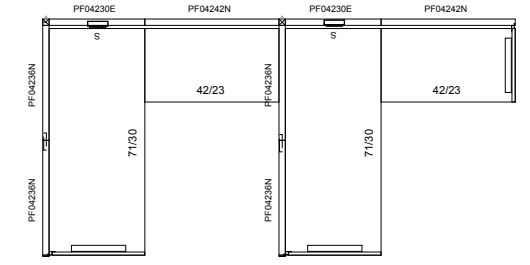

1" wire play along spine