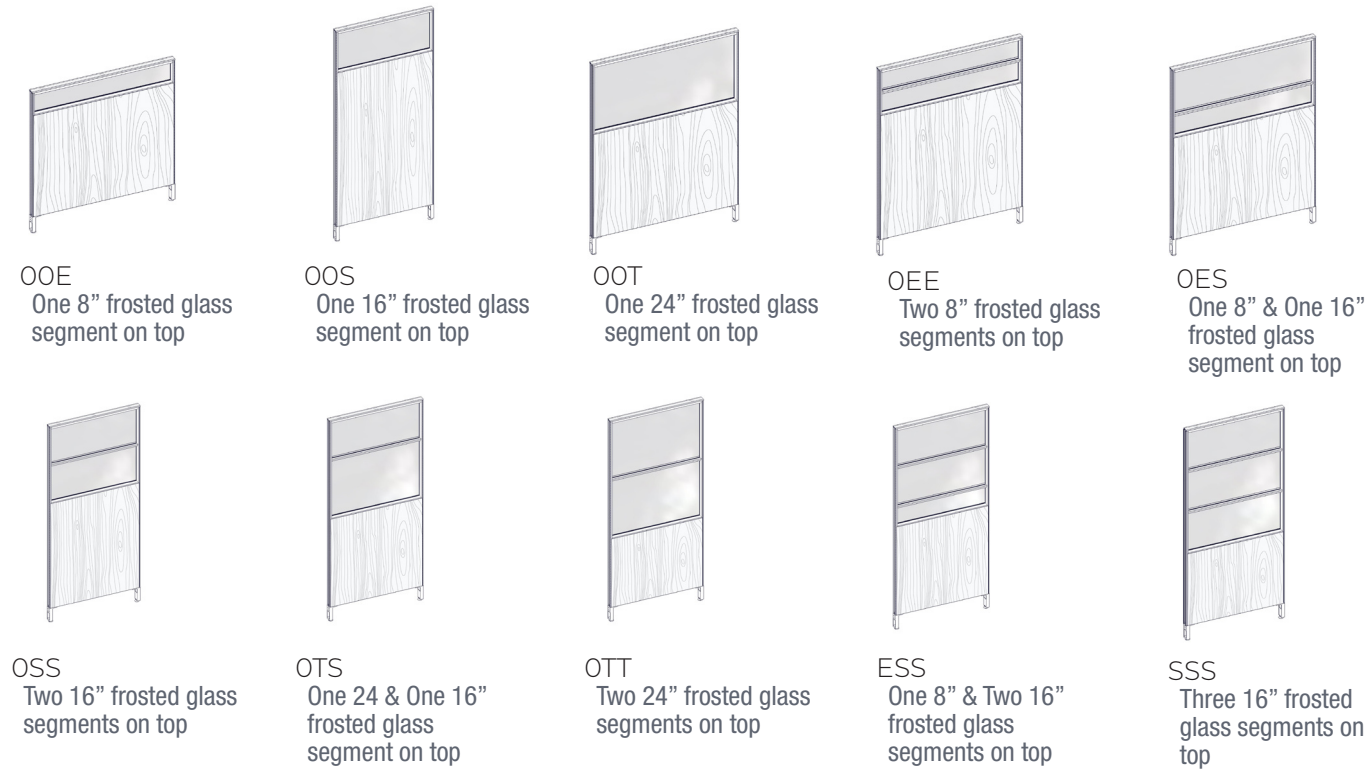

How to order and read your code

L - P E L F G - 42 24 - 00 E

product standard line P=glazed E=Elevated F=Fabric L=Laminate C=Clear F=Frosted A=Acrylic height width G=Glass
0 = No segment
E = 8 inch segment
S = 16 inch segment
T = 24 inch segment

What's Included:

One (1) 2" thick panel with glazed glass top and laminate bottom, also 1" incremented slotted channels, One (1) top trim

How to Specify:

Refer to laminate cards for laminate selections
Choose glass or acrylic
Choose White, Black, Silver, Charcoal for Panel Frame colour

Options:

Height*:	34", 42", 50", 66", 82"
Width:	24", 30", 36", 42", 48",
Laminate	
Glass/Acrylic	
Metal Powder Coat Paint:	White, Black, Silver, Charcoal

*82"H available up to 36"W

Code	Price	H	W	D
One 8" frosted glass segment on top				
L-PELFG-4224-00E	1352	24	42	2
L-PELFG-4230-00E	1415	30	42	2
L-PELFG-4236-00E	1474	36	42	2
L-PELFG-4242-00E	1545	42	42	2
L-PELFG-4248-00E	1616	48	42	2
L-PELFG-5024-00E	1388	24	50	2
L-PELFG-5030-00E	1448	30	50	2
L-PELFG-5036-00E	1511	36	50	2
L-PELFG-5042-00E	1582	42	50	2
L-PELFG-5048-00E	1650	48	50	2
One 16" frosted glass segment on top				
L-PELFG-5024-00S	1468	24	50	2
L-PELFG-5030-00S	1529	30	50	2
L-PELFG-5036-00S	1589	36	50	2
L-PELFG-5042-00S	1656	42	50	2
L-PELFG-5048-00S	1729	48	50	2
L-PELFG-6624-00S	1584	24	66	2
L-PELFG-6630-00S	1661	30	66	2
L-PELFG-6636-00S	1740	36	66	2
L-PELFG-6642-00S	1833	42	66	2
L-PELFG-6648-00S	1907	48	66	2
L-PELFG-8224-00S	1745	24	82	2
L-PELFG-8230-00S	1789	30	82	2
L-PELFG-8236-00S	2359	36	82	2
One 24" frosted glass segment on top				
L-PELFG-6624-00T	1627	24	66	2
L-PELFG-6630-00T	1703	30	66	2
L-PELFG-6636-00T	1781	36	66	2
L-PELFG-6642-00T	1884	42	66	2
L-PELFG-6648-00T	1976	48	66	2
Two 8" frosted glass segments on top				
L-PELFG-6624-0EE	1669	24	66	2
L-PELFG-6630-0EE	1710	30	66	2
L-PELFG-6636-0EE	2021	36	66	2
L-PELFG-6642-0EE	2059	42	66	2
L-PELFG-6648-0EE	2123	48	66	2
One 8" & One 16" frosted glass segment on top				
L-PELFG-6624-0ES	1669	24	66	2
L-PELFG-6630-0ES	1741	30	66	2
L-PELFG-6636-0ES	2085	36	66	2
L-PELFG-6642-0ES	2160	42	66	2
L-PELFG-6648-0ES	2259	48	66	2
Two 16" frosted glass segments on top				
L-PELFG-8224-0SS	1723	24	82	2
L-PELFG-8230-0SS	1801	30	82	2
L-PELFG-8236-0SS	2183	36	82	2
One 24" & One 16" frosted glass segment on top				
L-PELFG-8224-0TS	1783	24	82	2
L-PELFG-8230-0TS	1907	30	82	2
L-PELFG-8236-0TS	2306	36	82	2
Two 24" frosted glass segments on top				
L-PELFG-8224-0TT	1781	24	82	2
L-PELFG-8230-0TT	1929	30	82	2
L-PELFG-8236-0TT	2263	36	82	2
One 8" & Two 16" frosted glass segments on top				
L-PELFG-8224-ESS	1996	24	82	2
L-PELFG-8230-ESS	2167	30	82	2
L-PELFG-8236-ESS	2567	36	82	2
Three 16" frosted glass segments on top				
L-PELFG-8224-SSS	1973	24	82	2
L-PELFG-8230-SSS	2086	30	82	2
L-PELFG-8236-SSS	2443	36	82	2