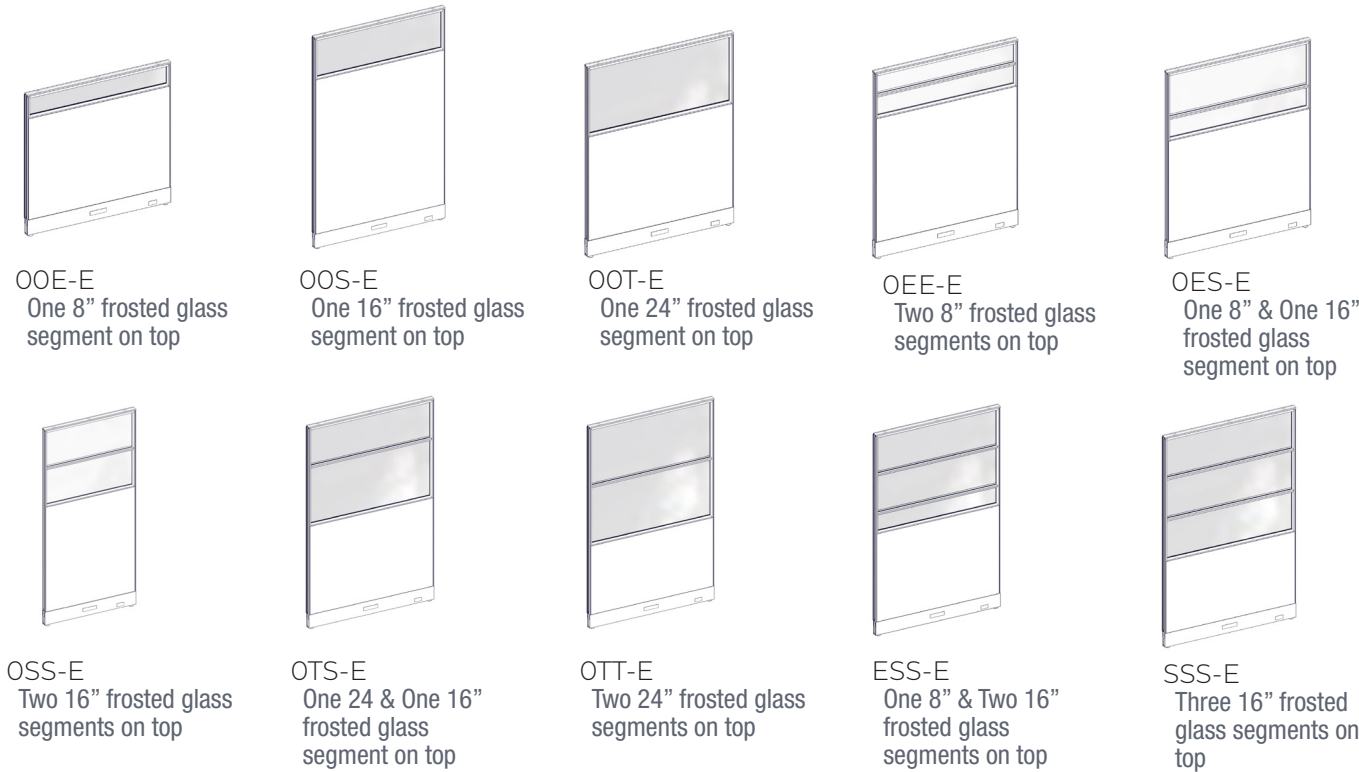

**Options:**

Height\*: 34", 42", 50", 66", 82"

Width: 24", 30", 36", 42", 48",

Laminate

Metal Powder Coat Paint: White, Black, Silver, Charcoal

\*82"H available up to 36"W

Code	Price	H	W	D
One 8" clear glass segment on top				
L-PPFCG-4224-00E-E	1281	42	24	2
L-PPFCG-4230-00E-E	1362	42	30	2
L-PPFCG-4236-00E-E	1440	42	36	2
L-PPFCG-4242-00E-E	1568	42	42	2
L-PPFCG-4248-00E-E	1628	42	48	2
L-PPFCG-4254-00E-E	1677	42	54	2
L-PPFCG-4260-00E-E	1754	42	60	2
L-PPFCG-5024-00E-E	1281	50	24	2
L-PPFCG-5030-00E-E	1362	50	30	2
L-PPFCG-5036-00E-E	1440	50	36	2
L-PPFCG-5042-00E-E	1568	50	42	2
L-PPFCG-5048-00E-E	1628	50	48	2
L-PPFCG-5054-00E-E	1677	50	54	2
L-PPFCG-5060-00E-E	1754	50	60	2
One 16" clear glass segment on top				
L-PPFCG-5024-00S-E	1281	50	24	2
L-PPFCG-5030-00S-E	1362	50	30	2
L-PPFCG-5036-00S-E	1440	50	36	2
L-PPFCG-5042-00S-E	1568	50	42	2
L-PPFCG-5048-00S-E	1628	50	48	2
L-PPFCG-5054-00S-E	1677	50	54	2
L-PPFCG-5060-00S-E	1754	50	60	2
L-PPFCG-6624-00S-E	1334	66	24	2
L-PPFCG-6630-00S-E	1432	66	30	2
L-PPFCG-6636-00S-E	1531	66	36	2
L-PPFCG-6642-00S-E	1629	66	42	2
L-PPFCG-6648-00S-E	1729	66	48	2
L-PPFCG-6654-00S-E	1827	66	54	2
L-PPFCG-6660-00S-E	1927	66	60	2
L-PPFCG-8224-00S-E	1509	82	24	2
L-PPFCG-8230-00S-E	1780	82	30	2
L-PPFCG-8236-00S-E	1893	82	36	2
L-PPFCG-8242-00S-E	1956	82	42	2
L-PPFCG-8248-00S-E	2065	82	48	2
One 24" clear glass segment on top				
L-PPFCG-6624-00T-E	1334	66	24	2
L-PPFCG-6630-00T-E	1432	66	30	2
L-PPFCG-6636-00T-E	1531	66	36	2
L-PPFCG-6642-00T-E	1629	66	42	2
L-PPFCG-6648-00T-E	1729	66	48	2
L-PPFCG-6654-00T-E	1827	66	54	2
L-PPFCG-6660-00T-E	1927	66	60	2
Two 8" clear glass segments on top				
L-PPFCG-6624-0EE-E	1630	66	24	2
L-PPFCG-6630-0EE-E	1867	66	30	2
L-PPFCG-6636-0EE-E	1966	66	36	2
L-PPFCG-6642-0EE-E	2036	66	42	2
L-PPFCG-6648-0EE-E	2132	66	48	2
L-PPFCG-6654-0EE-E	2257	66	54	2
L-PPFCG-6660-0EE-E	2321	66	60	2
One 8" & One 16" clear glass segment on top				
L-PPFCG-6624-0ES-E	1589	66	24	2
L-PPFCG-6630-0ES-E	1797	66	30	2
L-PPFCG-6636-0ES-E	1899	66	36	2
L-PPFCG-6642-0ES-E	1992	66	42	2
L-PPFCG-6648-0ES-E	2110	66	48	2
L-PPFCG-6654-0ES-E	2243	66	54	2
L-PPFCG-6660-0ES-E	2315	66	60	2
Two 16" clear glass segments on top				
L-PPFCG-8224-0SS-E	1687	82	24	2
L-PPFCG-8230-0SS-E	1939	82	30	2
L-PPFCG-8236-0SS-E	2070	82	36	2
L-PPFCG-8242-0SS-E	2173	82	42	2
L-PPFCG-8248-0SS-E	2301	82	48	2
One 24" & One 16" clear glass segment on top				
L-PPFCG-8224-0TS-E	1675	82	24	2
L-PPFCG-8230-0TS-E	1907	82	30	2
L-PPFCG-8236-0TS-E	2034	82	36	2
L-PPFCG-8242-0TS-E	2151	82	42	2
L-PPFCG-8248-0TS-E	2293	82	48	2
Two 24" clear glass segments on top				
L-PPFCG-8224-0TT-E	1704	82	24	2
L-PPFCG-8230-0TT-E	1930	82	30	2
L-PPFCG-8236-0TT-E	2048	82	36	2
L-PPFCG-8242-0TT-E	2168	82	42	2
L-PPFCG-8248-0TT-E	2309	82	48	2
One 8" & Two 16" clear glass segments on top				
L-PPFCG-8224-0SS-E	1830	82	24	2
L-PPFCG-8230-0SS-E	2129	82	30	2
L-PPFCG-8236-0SS-E	2264	82	36	2
L-PPFCG-8242-0SS-E	2288	82	42	2
L-PPFCG-8248-0SS-E	2467	82	48	2
Three 16" clear glass segments on top				
L-PPFCG-8224-0SS-E	1868	82	24	2
L-PPFCG-8230-0SS-E	2086	82	30	2
L-PPFCG-8236-0SS-E	2228	82	36	2
L-PPFCG-8242-0SS-E	2365	82	42	2
L-PPFCG-8248-0SS-E	2525	82	48	2