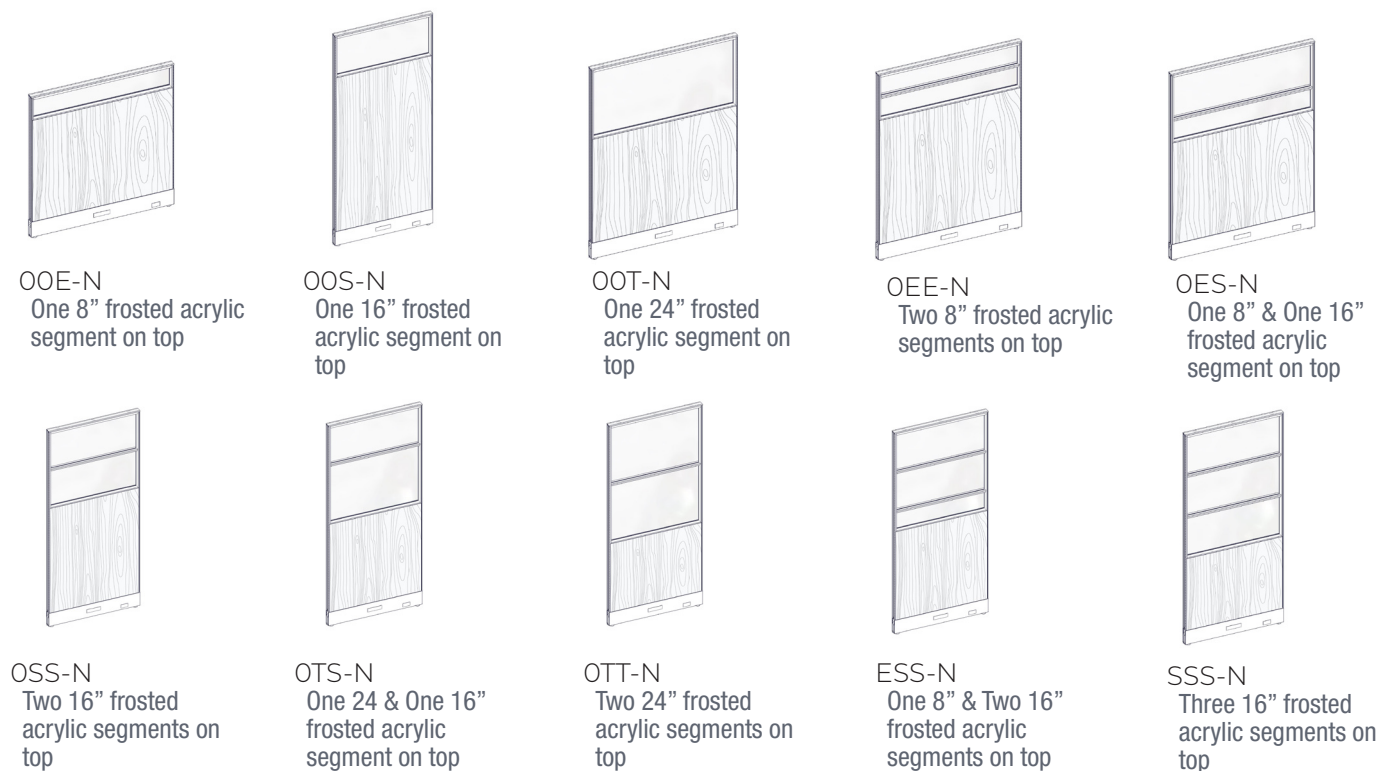

How to order and read your code

L - P P L F A - 42 24 - 00E - N

product line	standard	P=glazed E=Elevated	F=Fabric L=Laminate	C=Clear F=Frosted	A=Acrylic height G=Glass	width	0=No segment E=8 inch segment S=16 inch segment T=24 inch segment	N=Non powered E=Powered

What's Included:

One (1) 2" thick laminate panel with 1" incremented slotted channels,
Two (2) raceway covers,
One (1) top trim

How to Specify:

Refer to laminate cards for laminate selections
Choose White, Black, Silver, Charcoal for Panel Frame colour

Options:

Height*:	34", 42", 50", 66", 82"
Width:	24", 30", 36", 42", 48",
Laminate	
Metal Powder Coat Paint:	White, Black, Silver, Charcoal

*82"H available up to 36"W

Code	Price	H	W	D
One 8" frosted acrylic segment on top				
L-PPLFA-4224-00E-N	1254	42	24	2
L-PPLFA-4230-00E-N	1305	42	30	2
L-PPLFA-4236-00E-N	1360	42	36	2
L-PPLFA-4242-00E-N	1469	42	42	2
L-PPLFA-4248-00E-N	1498	42	48	2
L-PPLFA-5024-00E-N	1289	50	24	2
L-PPLFA-5030-00E-N	1343	50	30	2
L-PPLFA-5036-00E-N	1396	50	36	2
L-PPLFA-5042-00E-N	1532	50	42	2
L-PPLFA-5048-00E-N	1561	50	48	2
One 16" frosted acrylic segment on top				
L-PPLFA-5024-00S-N	1299	50	24	2
L-PPLFA-5030-00S-N	1355	50	30	2
L-PPLFA-5036-00S-N	1412	50	36	2
L-PPLFA-5042-00S-N	1554	50	42	2
L-PPLFA-5048-00S-N	1587	50	48	2
L-PPLFA-6624-00S-N	1401	66	24	2
L-PPLFA-6630-00S-N	1479	66	30	2
L-PPLFA-6636-00S-N	1554	66	36	2
L-PPLFA-6642-00S-N	1749	66	42	2
L-PPLFA-6648-00S-N	1789	66	48	2
L-PPLFA-8224-00S-N	1642	82	24	2
L-PPLFA-8230-00S-N	1673	82	30	2
L-PPLFA-8236-00S-N	2225	82	36	2
One 24" frosted acrylic segment on top				
L-PPLFA-6624-00T-N	1401	66	24	2
L-PPLFA-6630-00T-N	1494	66	30	2
L-PPLFA-6636-00T-N	1542	66	36	2
L-PPLFA-6642-00T-N	1749	66	42	2
L-PPLFA-6648-00T-N	1803	66	48	2
Two 8" frosted acrylic segments on top				
L-PPLFA-6624-0EE-N	1466	66	24	2
L-PPLFA-6630-0EE-N	1505	66	30	2
L-PPLFA-6636-0EE-N	1824	66	36	2
L-PPLFA-6642-0EE-N	1860	66	42	2
L-PPLFA-6648-0EE-N	1938	66	48	2
One 8" & One 16" frosted acrylic segment on top				
L-PPLFA-6624-0ES-N	1462	66	24	2
L-PPLFA-6630-0ES-N	1537	66	30	2
L-PPLFA-6636-0ES-N	1870	66	36	2
L-PPLFA-6642-0ES-N	1951	66	42	2
L-PPLFA-6648-0ES-N	2012	66	48	2
Two 16" frosted acrylic segments on top				
L-PPLFA-8224-0SS-N	1362	82	24	2
L-PPLFA-8230-0SS-N	1392	82	30	2
L-PPLFA-8236-0SS-N	1695	82	36	2
One 24" & One 16" frosted acrylic segment on top				
L-PPLFA-8224-0TS-N	1605	82	24	2
L-PPLFA-8230-0TS-N	1736	82	30	2
L-PPLFA-8236-0TS-N	2041	82	36	2
Two 24" frosted acrylic segments on top				
L-PPLFA-8224-0TT-N	1540	82	24	2
L-PPLFA-8230-0TT-N	1658	82	30	2
L-PPLFA-8236-0TT-N	1951	82	36	2
One 8" & Two 16" frosted acrylic segments on top				
L-PPLFA-8224-ESS-N	1669	82	24	2
L-PPLFA-8230-ESS-N	1877	82	30	2
L-PPLFA-8236-ESS-N	2191	82	36	2
Three 16" frosted acrylic segments on top				
L-PPLFA-8224-SSS-N	1635	82	24	2
L-PPLFA-8230-SSS-N	1766	82	30	2
L-PPLFA-8236-SSS-N	2178	82	36	2