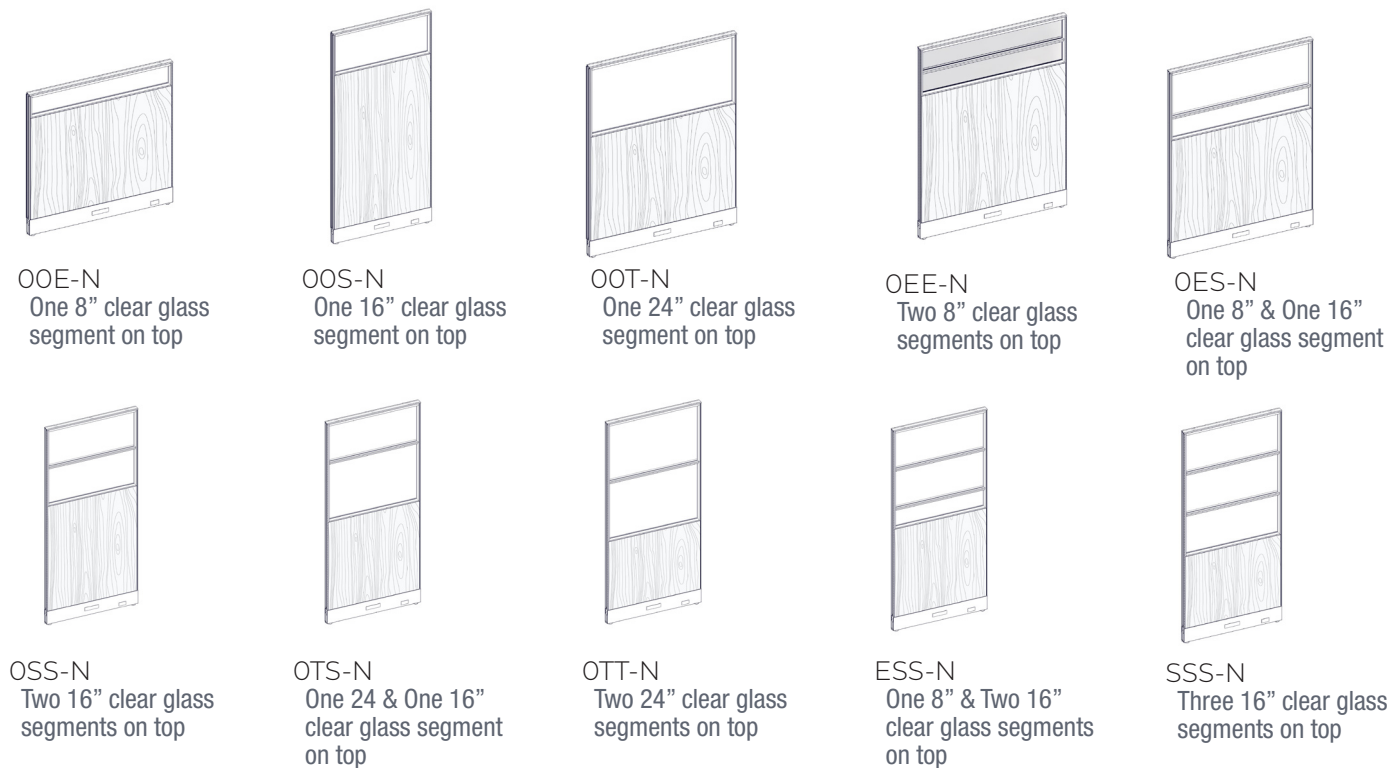

How to order and read your code

L - P P L C G - 42 24 - 00E - N

product standard P=glazed F=Fabric C=Clear A=Acrylic height width 0=No segment N=Non powered
line E=Elevated L=Laminate F=Frosted G=Glass E=Powered
S=16 inch segment
T=24 inch segment

What's Included:

One (1) 2" thick laminate panel with 1" incremented slotted channels,
Two (2) raceway covers,
One (1) top trim

How to Specify:

Refer to laminate cards for laminate selections
Choose White, Black, Silver, Charcoal for Panel Frame colour

Options:

Height*: 34", 42", 50", 66", 82"
Width: 24", 30", 36", 42", 48",
Laminate
Metal Powder Coat Paint: White, Black, Silver, Charcoal

*82"H available up to 36"W

Code	Price	H	W	D
One 8" clear glass segment on top				
L-PPLCG-4224-00E-N	1249	42	24	2
L-PPLCG-4230-00E-N	1312	42	30	2
L-PPLCG-4236-00E-N	1373	42	36	2
L-PPLCG-4242-00E-N	1443	42	42	2
L-PPLCG-4248-00E-N	1513	42	48	2
L-PPLCG-5024-00E-N	1286	50	24	2
L-PPLCG-5030-00E-N	1346	50	30	2
L-PPLCG-5036-00E-N	1409	50	36	2
L-PPLCG-5042-00E-N	1480	50	42	2
L-PPLCG-5048-00E-N	1548	50	48	2
One 16" clear glass segment on top				
L-PPLCG-5024-00S-N	1366	50	24	2
L-PPLCG-5030-00S-N	1426	50	30	2
L-PPLCG-5036-00S-N	1486	50	36	2
L-PPLCG-5042-00S-N	1554	50	42	2
L-PPLCG-5048-00S-N	1627	50	48	2
L-PPLCG-6624-00S-N	1482	66	24	2
L-PPLCG-6630-00S-N	1559	66	30	2
L-PPLCG-6636-00S-N	1636	66	36	2
L-PPLCG-6642-00S-N	1731	66	42	2
L-PPLCG-6648-00S-N	1805	66	48	2
L-PPLCG-8224-00S-N	1565	82	24	2
L-PPLCG-8230-00S-N	1608	82	30	2
L-PPLCG-8236-00S-N	2168	82	36	2
One 24" clear glass segment on top				
L-PPLCG-6624-00T-N	1524	66	24	2
L-PPLCG-6630-00T-N	1602	66	30	2
L-PPLCG-6636-00T-N	1679	66	36	2
L-PPLCG-6642-00T-N	1782	66	42	2
L-PPLCG-6648-00T-N	1874	66	48	2
Two 8" clear glass segments on top				
L-PPLCG-6624-0EE-N	1500	66	24	2
L-PPLCG-6630-0EE-N	1553	66	30	2
L-PPLCG-6636-0EE-N	1874	66	36	2
L-PPLCG-6642-0EE-N	1924	66	42	2
L-PPLCG-6648-0EE-N	1997	66	48	2
One 8" & One 16" clear glass segment on top				
L-PPLCG-6624-0ES-N	1500	66	24	2
L-PPLCG-6630-0ES-N	1574	66	30	2
L-PPLCG-6636-0ES-N	1908	66	36	2
L-PPLCG-6642-0ES-N	1976	66	42	2
L-PPLCG-6648-0ES-N	2065	66	48	2
Two 16" clear glass segments on top				
L-PPLCG-8224-0SS-N	1556	82	24	2
L-PPLCG-8230-0SS-N	1627	82	30	2
L-PPLCG-8236-0SS-N	1980	82	36	2
One 24" & One 16" clear glass segment on top				
L-PPLCG-8224-0TS-N	1587	82	24	2
L-PPLCG-8230-0TS-N	1684	82	30	2
L-PPLCG-8236-0TS-N	2044	82	36	2
Two 24" clear glass segments on top				
L-PPLCG-8224-0TT-N	1555	82	24	2
L-PPLCG-8230-0TT-N	1656	82	30	2
L-PPLCG-8236-0TT-N	1942	82	36	2
One 8" & Two 16" clear glass segments on top				
L-PPLCG-8224-ESS-N	1743	82	24	2
L-PPLCG-8230-ESS-N	1904	82	30	2
L-PPLCG-8236-ESS-N	2275	82	36	2
Three 16" clear glass segments on top				
L-PPLCG-8224-SSS-N	1720	82	24	2
L-PPLCG-8230-SSS-N	1812	82	30	2
L-PPLCG-8236-SSS-N	2121	82	36	2