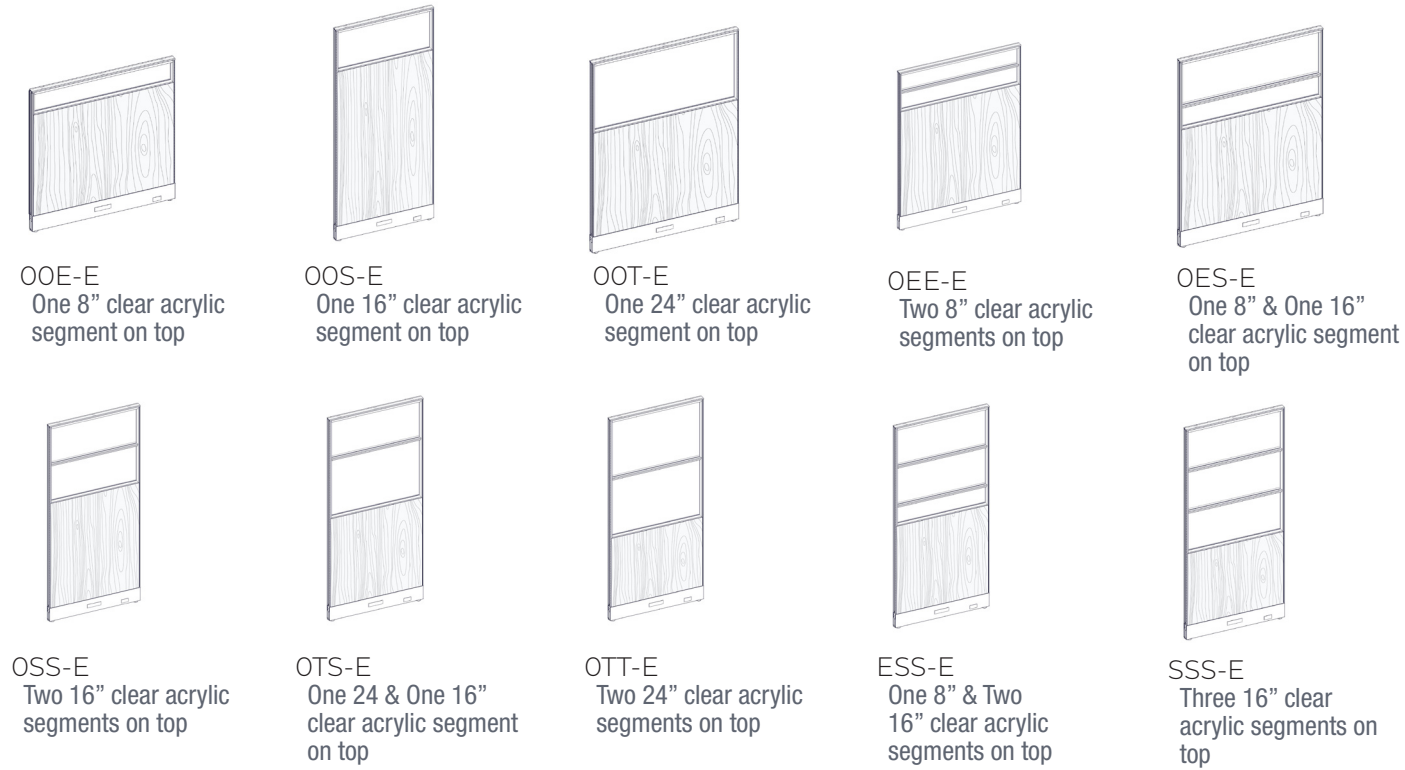

How to order and read your code

L - P P L C A - 42 24 - 00E - E

product standard P=glazed F=Fabric C=Clear A=Acrylic height width 0=No segment N=Non powered
line line E=Elevated L=Laminate F=Frosted G=Glass E=8 inch segment E=Powered
S=16 inch segment
T=24 inch segment

What's Included:

One (1) 2" thick laminate panel with 1" incremented slotted channels,
Two (2) raceway covers,
One (1) top trim

How to Specify:

Refer to laminate cards for laminate selections
Choose White, Black, Silver, Charcoal for Panel Frame colour

Options:

Height*: 34", 42", 50", 66", 82"
Width: 24", 30", 36", 42", 48",
Laminate
Metal Powder Coat Paint: White, Black, Silver, Charcoal

*82"H available up to 36"W

Code	Price	H	W	D
One 8" clear acrylic segment on top				
L-PPLCA-4224-00E-E	1173	42	24	2
L-PPLCA-4230-00E-E	1228	42	30	2
L-PPLCA-4236-00E-E	1280	42	36	2
L-PPLCA-4242-00E-E	1391	42	42	2
L-PPLCA-4248-00E-E	1404	42	48	2
L-PPLCA-5024-00E-E	1210	50	24	2
L-PPLCA-5030-00E-E	1262	50	30	2
L-PPLCA-5036-00E-E	1317	50	36	2
L-PPLCA-5042-00E-E	1450	50	42	2
L-PPLCA-5048-00E-E	1483	50	48	2
One 16" clear acrylic segment on top				
L-PPLCA-5024-00S-E	1221	50	24	2
L-PPLCA-5030-00S-E	1275	50	30	2
L-PPLCA-5036-00S-E	1334	50	36	2
L-PPLCA-5042-00S-E	1479	50	42	2
L-PPLCA-5048-00S-E	1511	50	48	2
L-PPLCA-6624-00S-E	1321	66	24	2
L-PPLCA-6630-00S-E	1398	66	30	2
L-PPLCA-6636-00S-E	1477	66	36	2
L-PPLCA-6642-00S-E	1672	66	42	2
L-PPLCA-6648-00S-E	1712	66	48	2
L-PPLCA-8224-00S-E	1619	82	24	2
L-PPLCA-8230-00S-E	1636	82	30	2
L-PPLCA-8236-00S-E	2177	82	36	2
One 24" clear acrylic segment on top				
L-PPLCA-6624-00T-E	1321	66	24	2
L-PPLCA-6630-00T-E	1416	66	30	2
L-PPLCA-6636-00T-E	1509	66	36	2
L-PPLCA-6642-00T-E	1672	66	42	2
L-PPLCA-6648-00T-E	1712	66	48	2

Code	Price	H	W	D
Two 8" clear acrylic segments on top				
L-PPLCA-6624-0EE-E	1416	66	24	2
L-PPLCA-6630-0EE-E	1432	66	30	2
L-PPLCA-6636-0EE-E	1724	66	36	2
L-PPLCA-6642-0EE-E	1765	66	42	2
L-PPLCA-6648-0EE-E	1823	66	48	2
One 8" & One 16" clear acrylic segment on top				
L-PPLCA-6624-0ES-E	1422	66	24	2
L-PPLCA-6630-0ES-E	1481	66	30	2
L-PPLCA-6636-0ES-E	1797	66	36	2
L-PPLCA-6642-0ES-E	1857	66	42	2
L-PPLCA-6648-0ES-E	1918	66	48	2
Two 16" clear acrylic segments on top				
L-PPLCA-8224-0SS-E	1477	82	24	2
L-PPLCA-8230-0SS-E	1550	82	30	2
L-PPLCA-8236-0SS-E	1902	82	36	2
One 24" & One 16" clear acrylic segment on top				
L-PPLCA-8224-0TS-E	1509	82	24	2
L-PPLCA-8230-0TS-E	1606	82	30	2
L-PPLCA-8236-0TS-E	1911	82	36	2
Two 24" clear acrylic segments on top				
L-PPLCA-8224-0TT-E	1445	82	24	2
L-PPLCA-8230-0TT-E	1530	82	30	2
L-PPLCA-8236-0TT-E	1792	82	36	2
One 8" & Two 16" clear acrylic segments on top				
L-PPLCA-8224-ESS-E	1574	82	24	2
L-PPLCA-8230-ESS-E	1744	82	30	2
L-PPLCA-8236-ESS-E	2060	82	36	2
Three 16" clear acrylic segments on top				
L-PPLCA-8224-SSS-E	1542	82	24	2
L-PPLCA-8230-SSS-E	1635	82	30	2
L-PPLCA-8236-SSS-E	1978	82	36	2