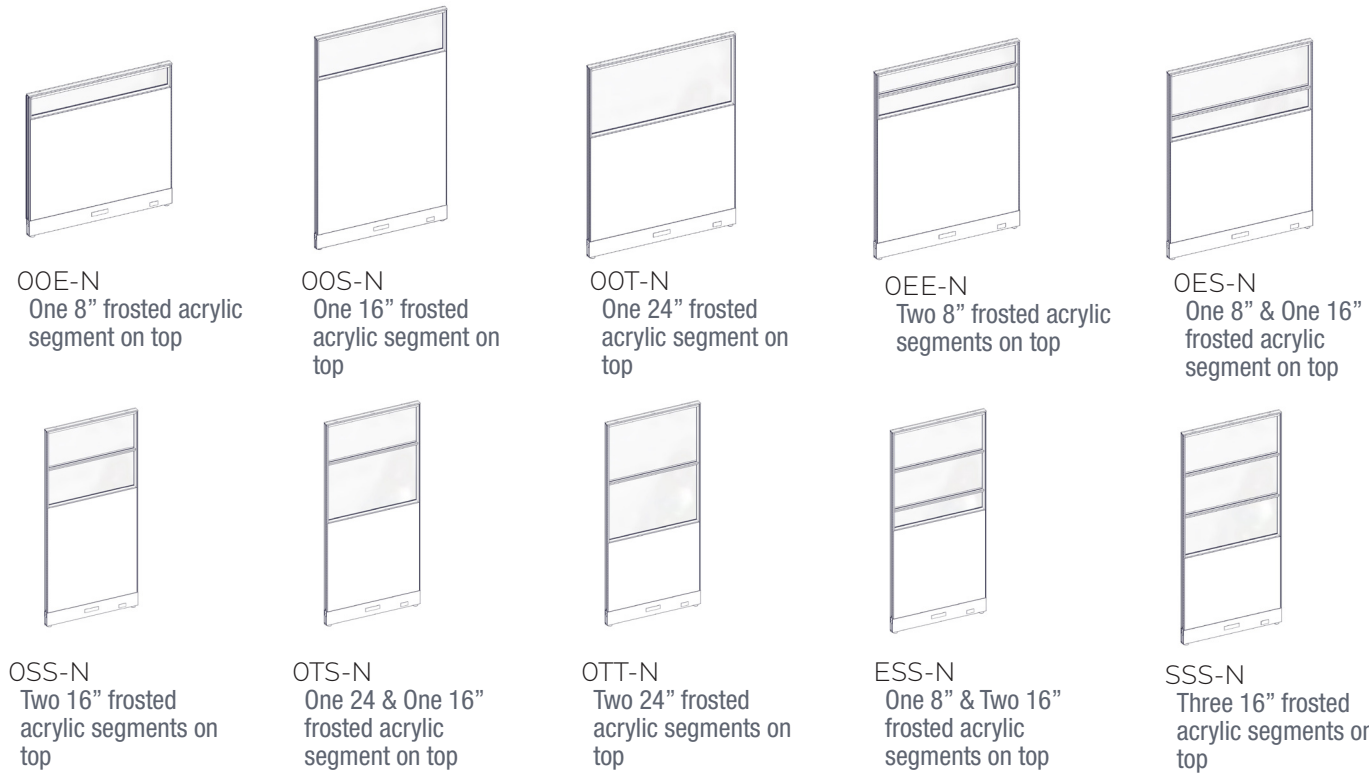

How to order and read your code

L - P P F F A - 42 24 - 00E - N

product standard line P=glazed E=Elevated F=Fabric L=Laminate C=Clear F=Frosted A=Acrylic height G=Glass width 0=No segment E=8 inch segment S=16 inch segment T=24 inch segment N=Non powered E=Powered

What's Included:

One (1) 2" thick fabric panel with 1" incremented slotted channels, Two (2) raceway covers, One (1) top trim

How to Specify:

Refer to panel fabric cards for fabric selections
Choose White, Black, Silver, Charcoal for Panel Frame colour

Options:

Height*:	34", 42", 50", 66", 82"
Width:	24", 30", 36", 42", 48", 54", 60", 66", 72"
Fabric	
Metal Powder Coat Paint:	White, Black, Silver, Charcoal

*34" high - 50" high available up to 72" wide, 66" high available up to 60" wide, 82" high available up to 48" wide