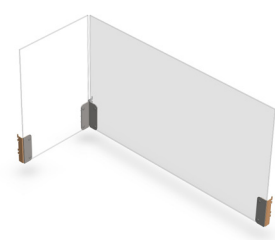

Clear Glass Bare Panel