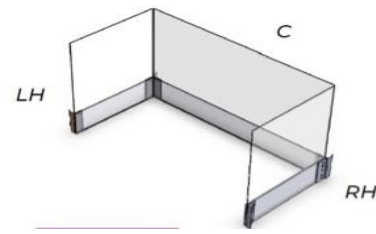

Clear Glass w/ Magnetic Fascia

What's Included:

- 3 shields
- 2 left hand brackets
- 2 right hand brackets
- 2 corner link bracket
- 3 fascias for tempered glass option

Notes:

- Requires 8" clearance from the top of the panel
- Available in Tempered Glass
- Clear Glass Bare Panel Shields do not come with magnetic fascia

How to Specify:

Match the height, depth and width of the shield to the panel it is going to be mounted on

Options:

- Widths: 18", 24", 30", 36", 42", 48", 54", 60", 66", 72"
- Heights: 24" +/- above the panel trim
- Shield finish
- Metal paint finish
- Screen Finish: Clear Tempered Glass

Clear Glass Bare Panel

Code	Price	Height (in)	Depth (in)	Width (in)
W-LP-U-242442CG	2928	24	24	42
W-LP-U-242448CG	2968	24	24	48
W-LP-U-242454CG	3009	24	24	54
W-LP-U-242460CG	3051	24	24	60
W-LP-U-242466CG	3089	24	24	66
W-LP-U-242472CG	3131	24	24	72
W-LP-U-243042CG	3009	24	30	42
W-LP-U-243048CG	3052	24	30	48
W-LP-U-243054CG	3092	24	30	54
W-LP-U-243060CG	3132	24	30	60
W-LP-U-243066CG	3172	24	30	66
W-LP-U-243072CG	3215	24	30	72
W-LP-U-243642CG	3092	24	36	42
W-LP-U-243648CG	3132	24	36	48
W-LP-U-243654CG	3172	24	36	54
W-LP-U-243660CG	3215	24	36	60
W-LP-U-243666CG	3255	24	36	66
W-LP-U-243672CG	3296	24	36	72

Clear Glass w/ Magnetic Fascia

Code	Price	Height (in)	Depth (in)	Width (in)
W-LY-U-242442CG	3194	24	24	42
W-LY-U-242448CG	3232	24	24	48
W-LY-U-242454CG	3284	24	24	54
W-LY-U-242460CG	3324	24	24	60
W-LY-U-242466CG	3369	24	24	66
W-LY-U-242472CG	3413	24	24	72
W-LY-U-243042CG	3294	24	30	42
W-LY-U-243048CG	3335	24	30	48
W-LY-U-243054CG	3382	24	30	54
W-LY-U-243060CG	3426	24	30	60
W-LY-U-243066CG	3472	24	30	66
W-LY-U-243072CG	3516	24	30	72
W-LY-U-243642CG	3395	24	36	42
W-LY-U-243648CG	3432	24	36	48
W-LY-U-243654CG	3485	24	36	54
W-LY-U-243660CG	3525	24	36	60
W-LY-U-243666CG	3569	24	36	66
W-LY-U-243672CG	3616	24	36	72