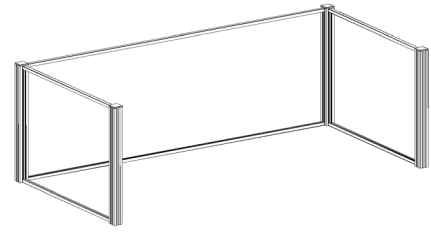

Front of shield is raised 4" off the worksurface

Shield finish available in clear acrylic only

Acrylic is 3/16" thick

Clear Acrylic

| Code | Price | Height (in) | Depth (in) | Width (in) |
|-----------------|--------|-------------|------------|------------|
| W-SC-R-243048-C | \$1312 | 24 | 30 | 48 |
| W-SC-R-243054-C | \$1336 | 24 | 30 | 54 |
| W-SC-R-243060-C | \$1359 | 24 | 30 | 60 |
| W-SC-R-243066-C | \$1573 | 24 | 30 | 66 |
| W-SC-R-243072-C | \$1595 | 24 | 30 | 72 |

Standard Options:

- Depth: 30"
- Widths: 48", 54", 60, 66, 72
- Heights: 24"
- Metal post & retainer paint finish

1 front shield

2 front shields

What's Included:

34"W-60"W:

- 4 Scene posts with 4 flat brackets
- 1 front shield and 2 side shields to create a u-shape
- 3 sets of horizontal retainers