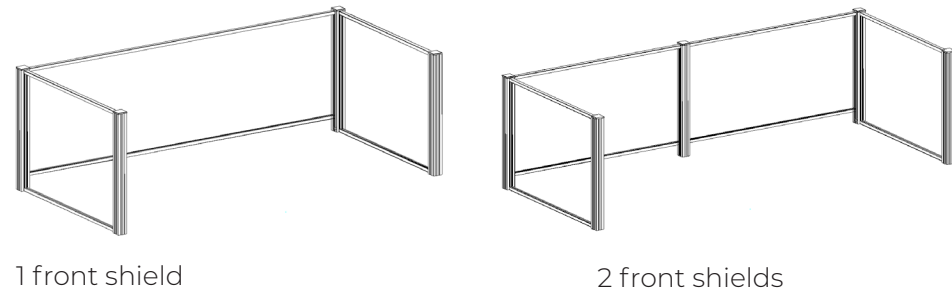

What's Included:

34"W-60"W:

- 4 Scene posts with 4 flat brackets
- 1 front shield and 2 side shields to create a u-shape
- 3 sets of horizontal retainers

64"W-72":

- 5 Scene posts with 5 flat brackets
- 2 front shield and 2 side shields to create a u-shape
- 4 sets of horizontal retainers

How to Specify:

Specify based on width and depth of the worksurface the shield will be fastened to

Specify regular or cropped width

Integrated Options

Depth: 24", 30"

Width: 34", 40", 52", 58", 64", 70"

Heights: 24"

Metal post & retainer paint finish

Notes:

Attached to surface with a clamp and does not require drilling into the surface

Shield can be placed along the width or the depth of the worksurface

Cropped width is 2" shorter

Clamp mount is clamped onto the worksurface and requires 1.5" of clearance

Front shield is raised 4" off the worksurface

Available in clear acrylic only

Acrylic is 3/16" thick

Standard Width Options:

Depth: 24", 30"

Widths: 36", 42", 48", 54", 60", 66", 72"

Heights: 24"

Metal post & retainer paint finish

Clear Acrylic

Code	Price	Height (in)	Depth (in)	Width (in)
W-SB-R-242334-C	$1204	24	23	34
W-SB-R-242340-C	$1227	24	23	40
W-SB-R-242346-C	$1252	24	23	46
W-SB-R-242352-C	$1272	24	23	52
W-SB-R-242358-C	$1296	24	23	58
W-SB-R-242364-C	$1482	24	23	64
W-SB-R-242370-C	$1496	24	23	70
W-SB-R-242934-C	$1252	24	29	34
W-SB-R-242940-C	$1272	24	29	40
W-SB-R-242946-C	$1296	24	29	46
W-SB-R-242952-C	$1319	24	29	52
W-SB-R-242958-C	$1343	24	29	58
W-SB-R-242964-C	$1555	24	29	64
W-SB-R-242970-C	$1578	24	29	70
W-SB-R-242436-C	$1220	24	24	36
W-SB-R-242442-C	$1243	24	24	42
W-SB-R-242448-C	$1267	24	24	48
W-SB-R-242454-C	$1291	24	24	54
W-SB-R-242460-C	$1312	24	24	60
W-SB-R-242466-C	$1520	24	24	66
W-SB-R-242472-C	$1542	24	24	72
W-SB-R-243036-C	$1267	24	30	36
W-SB-R-243042-C	$1291	24	30	42
W-SB-R-243048-C	$1312	24	30	48
W-SB-R-243054-C	$1336	24	30	54
W-SB-R-243060-C	$1359	24	30	60
W-SB-R-243066-C	$1573	24	30	66
W-SB-R-243072-C	$1595	24	30	72