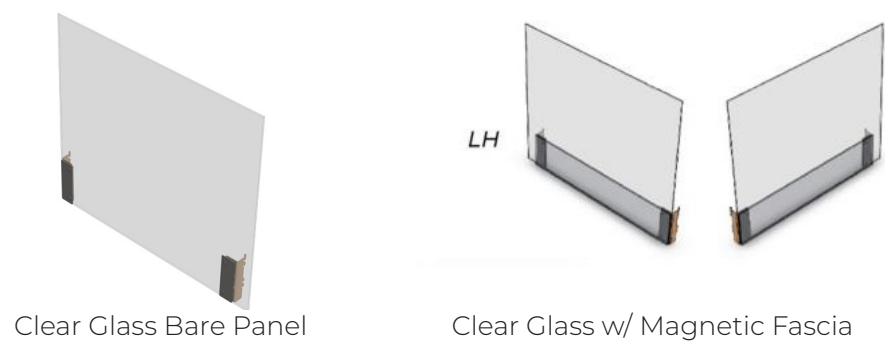

Clear Glass Bare Panel

Clear Glass w/ Magnetic Fascia

What's Included:

- 1 shield
- 1 left hand bracket
- 1 right hand bracket
- 1 fascia for tempered glass option

How to Specify:

Match the width of the shield to the panel it is going to be mounted on
Determine extension by panel filler to the right or panel filler to the left

Options:

- Widths: 18", 24", 30", 36", 42", 48", 54", 60", 66", 72"
- Heights: 24" +/- above the panel trim
- Shield finish
- Metal paint finish
- Screen Finish: Clear Tempered Glass

Clear Glass Bare Panel - Left

Code	Price	Height (in)	Width (in)
W-LP-EL-2418-CG	924	24	18
W-LP-EL-2424-CG	966	24	24
W-LP-EL-2430-CG	1005	24	30
W-LP-EL-2436-CG	1047	24	36
W-LP-EL-2442-CG	1089	24	42
W-LP-EL-2448-CG	1128	24	48
W-LP-EL-2454-CG	1167	24	54
W-LP-EL-2460-CG	1211	24	60
W-LP-EL-2466-CG	1251	24	66
W-LP-EL-2472-CG	1291	24	72

Clear Glass Bare Panel - Right

Code	Price	Height (in)	Width (in)
W-LP-ER-2418-CG	924	24	18
W-LP-ER-2424-CG	966	24	24
W-LP-ER-2430-CG	1005	24	30
W-LP-ER-2436-CG	1047	24	36
W-LP-ER-2442-CG	1089	24	42
W-LP-ER-2448-CG	1128	24	48
W-LP-ER-2454-CG	1167	24	54
W-LP-ER-2460-CG	1211	24	60
W-LP-ER-2466-CG	1251	24	66
W-LP-ER-2472-CG	1291	24	72

Clear Glass w/Magnetic Fascia -Left

Code	Price	Height (in)	Width (in)
W-LY-EL-2418-CG	995	24	18
W-LY-EL-2424-CG	1044	24	24
W-LY-EL-2430-CG	1094	24	30
W-LY-EL-2436-CG	1144	24	36
W-LY-EL-2442-CG	1194	24	42
W-LY-EL-2448-CG	1234	24	48
W-LY-EL-2454-CG	1284	24	54
W-LY-EL-2460-CG	1326	24	60
W-LY-EL-2466-CG	1371	24	66
W-LY-EL-2472-CG	1415	24	72

Clear Glass w/Magnetic Fascia - Right

Code	Price	Height (in)	Width (in)
W-LY-ER-2418-CG	995	24	18
W-LY-ER-2424-CG	1044	24	24
W-LY-ER-2430-CG	1094	24	30
W-LY-ER-2436-CG	1144	24	36
W-LY-ER-2442-CG	1194	24	42
W-LY-ER-2448-CG	1234	24	48
W-LY-ER-2454-CG	1284	24	54
W-LY-ER-2460-CG	1326	24	60
W-LY-ER-2466-CG	1371	24	66
W-LY-ER-2472-CG	1415	24	72

Notes:

- Requires 8" clearance from the top of the panel
- Can be used on 90, 120, 135 degree and T connection
- Fascia is the size of the panel shield it is mounted on
- Shield is extended by 2.75"
- Available in Tempered Glass
- Clear Glass Bare Panel Shields do not come with magnetic fascia