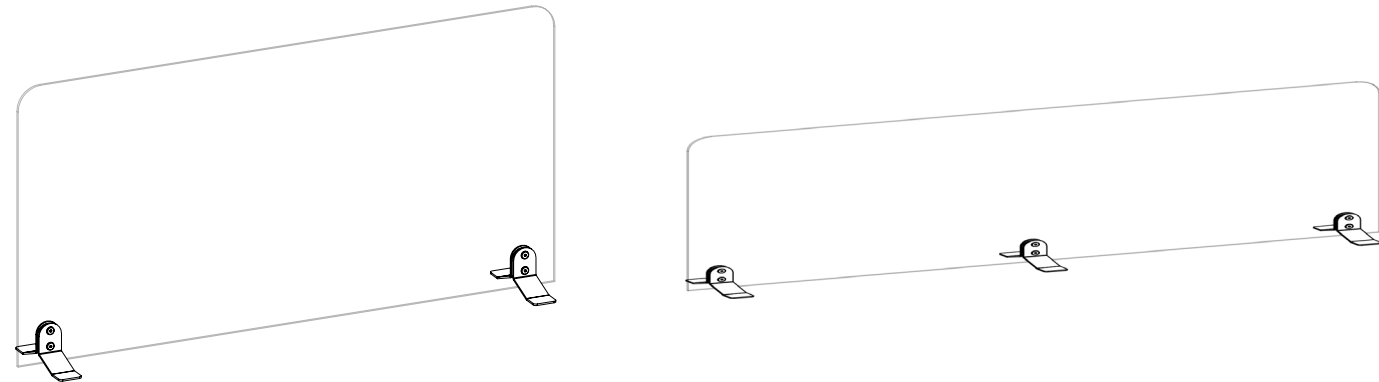

What's Included:

- 18"W-48"W:
  1 shield with 4 freestanding split feet
- 54"W-60"W:
  1 shield with 6 freestanding split feet

Notes:

- Split feet require a 9" clearance
- Shield is raised by 3/4"
- Available in clear or frosted acrylic or P.E.T. Acoustic Board only
- Acrylic is 1/4" thick

How to Specify:

Specify required size based on size of the worksurface shield will sit on

Options:

- Widths: 18", 24", 30", 36", 42", 48", 54", 60"
- Heights: 24"
- Shield finish
- Metal split feet paint finish

Clear Acrylic

Code	Price	Height (in)	Width (in)
W-SF-P-2418-C	$624	24	18
W-SF-P-2424-C	$624	24	24
W-SF-P-2430-C	$718	24	30
W-SF-P-2436-C	$720	24	36
W-SF-P-2442-C	$725	24	42
W-SF-P-2448-C	$729	24	48
W-SF-P-2454-C	$900	24	54
W-SF-P-2460-C	$911	24	60

Frosted Acrylic

Code	Price	Height (in)	Width (in)
W-SF-P-2418-F	$675	24	18
W-SF-P-2424-F	$675	24	24
W-SF-P-2430-F	$809	24	30
W-SF-P-2436-F	$818	24	36
W-SF-P-2442-F	$826	24	42
W-SF-P-2448-F	$834	24	48
W-SF-P-2454-F	$1050	24	54
W-SF-P-2460-F	$1072	24	60

P.E.T. Acoustic Board

Code	Price	Height (in)	Width (in)
W-SF-P-2418-P	$809	24	18
W-SF-P-2424-P	$809	24	24
W-SF-P-2430-P	$923	24	30
W-SF-P-2436-P	$931	24	36
W-SF-P-2442-P	$939	24	42
W-SF-P-2448-P	$946	24	48
W-SF-P-2454-P	$1319	24	54
W-SF-P-2460-P	$1326	24	60