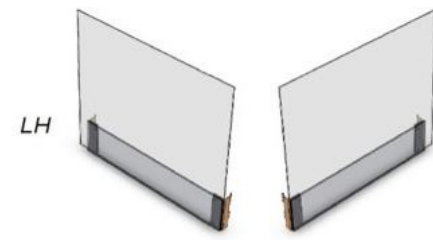

Clear Glass w/ Magnetic Fascia

What's Included:

- 1 shield
- 1 left hand bracket
- 1 right hand bracket
- 1 fascia for tempered glass option if chosen

How to Specify:

- Match the width of the shield to the panel it is going to be mounted on
- Determine extension by panel filler to the right or panel filler to the left

Options:

- Widths: 18", 24", 30", 36", 42", 48", 54", 60", 66", 72"
- Heights: 24" above the panel trim
- Shield finish
- Metal paint finish
- Screen Finish: Clear Tempered Glass

Notes:

- Requires 8" clearance from the top of the panel
- Can be used on 90, 120, 135 degree and T connection
- Fascia is the size of the panel shield it is mounted on
- Shield is extended by 2.75"
- Available in Tempered Glass
- 60" wide laminate is available in solid laminate colours only
- Clear Glass Bare Panel Shield does not come with magnetic fascia

Clear Glass Bare Panel - Left

Code	Price	Height (in)	Width (in)
W-CP-EL-2418-CG	924	24	18
W-CP-EL-2424-CG	966	24	24
W-CP-EL-2430-CG	1005	24	30
W-CP-EL-2436-CG	1047	24	36
W-CP-EL-2442-CG	1089	24	42
W-CP-EL-2448-CG	1128	24	48
W-CP-EL-2454-CG	1167	24	54
W-CP-EL-2460-CG	1211	24	60
W-CP-EL-2466-CG	1251	24	66
W-CP-EL-2472-CG	1291	24	72

Clear Glass Bare Panel - Right

Code	Price	Height (in)	Width (in)
W-CP-ER-2418-CG	924	24	18
W-CP-ER-2424-CG	966	24	24
W-CP-ER-2430-CG	1005	24	30
W-CP-ER-2436-CG	1047	24	36
W-CP-ER-2442-CG	1089	24	42
W-CP-ER-2448-CG	1128	24	48
W-CP-ER-2454-CG	1167	24	54
W-CP-ER-2460-CG	1211	24	60
W-CP-ER-2466-CG	1251	24	66
W-CP-ER-2472-CG	1291	24	72

Clear Glass w/Magnetic Fascia -Left

Code	Price	Height (in)	Width (in)
W-CY-EL-2418-CG	995	24	18
W-CY-EL-2424-CG	1044	24	24
W-CY-EL-2430-CG	1094	24	30
W-CY-EL-2436-CG	1144	24	36
W-CY-EL-2442-CG	1194	24	42
W-CY-EL-2448-CG	1234	24	48
W-CY-EL-2454-CG	1284	24	54
W-CY-EL-2460-CG	1326	24	60
W-CY-EL-2466-CG	1371	24	66
W-CY-EL-2472-CG	1415	24	72

Clear Glass w/Magnetic Fascia - Right

Code	Price	Height (in)	Width (in)
W-CY-ER-2418-CG	995	24	18
W-CY-ER-2424-CG	1044	24	24
W-CY-ER-2430-CG	1094	24	30
W-CY-ER-2436-CG	1144	24	36
W-CY-ER-2442-CG	1194	24	42
W-CY-ER-2448-CG	1234	24	48
W-CY-ER-2454-CG	1284	24	54
W-CY-ER-2460-CG	1326	24	60
W-CY-ER-2466-CG	1371	24	66
W-CY-ER-2472-CG	1415	24	72