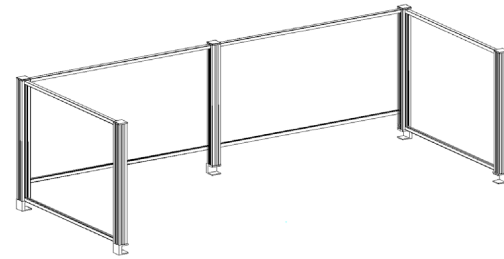

2 front shields

What's Included:

36"W-60"W:

- 4 Scene posts with 4 clamps
- 1 front shield and 2 side shields to create a u-shape
- 3 sets of horizontal retainers

66"W-72":

- 5 Scene posts with 5 clamps
- 2 front shield and 2 side shields to create a u-shape
- 4 sets of horizontal retainers

How to Specify:

Specify based on width and depth of the worksurface the shield will be fastened to

Notes:

Attached to surface with a clamp and does not require drilling into the surface

Clamp mount is clamped onto the worksurface and requires 1.5" of clearance

Front of shield is raised 4" off the worksurface

Shield finish available in clear acrylic only

Acrylic is 3/16" thick

Clear Acrylic

Code	Price	Height (in)	Depth (in)	Width (in)
W-SC-R-243048-C	$1312	24	30	48
W-SC-R-243054-C	$1336	24	30	54
W-SC-R-243060-C	$1359	24	30	60
W-SC-R-243066-C	$1573	24	30	66
W-SC-R-243072-C	$1595	24	30	72

Standard Options:

- Depth: 30"
- Widths: 48", 54", 60, 66, 72
- Heights: 24"
- Metal post & retainer paint finish