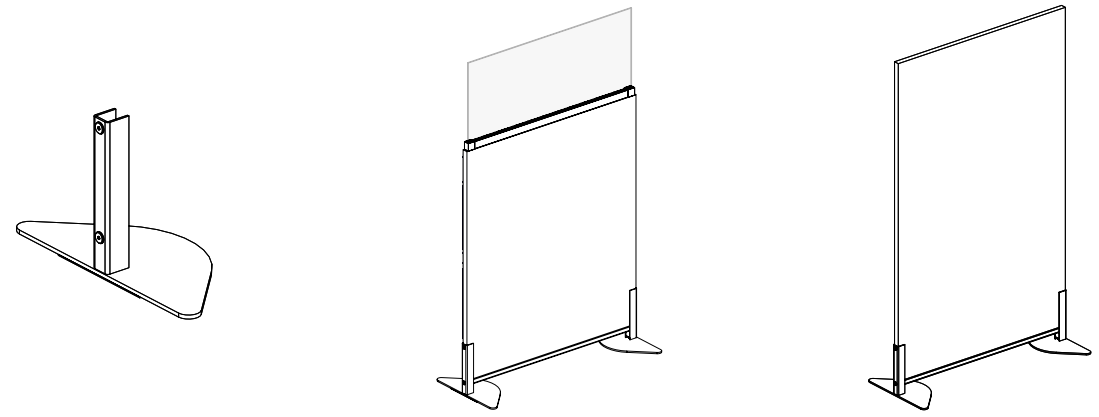

Clear Glass

| Code | Price | Height (in) | Width (in) |
|---------|-------|-------------|------------|
| W-CP-EC | 127 | 86 | 18 |

Canada
Shield Pricebook
January 2024
Gallery Shield

Gallery Shield

| | |
|--|-----|
| <u>Freestanding w/ Stationary D-Feet</u> | 96 |
| <u>Stationary Skate Feet</u> | 98 |
| <u>Mobile Roller Skate Feet</u> | 100 |
| <u>Indent w/Stationary Skate Feet</u> | 102 |
| <u>Indent w/Mobile Roller Skate Feet</u> | 104 |