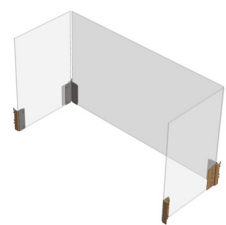

Clear Glass Bare Panel