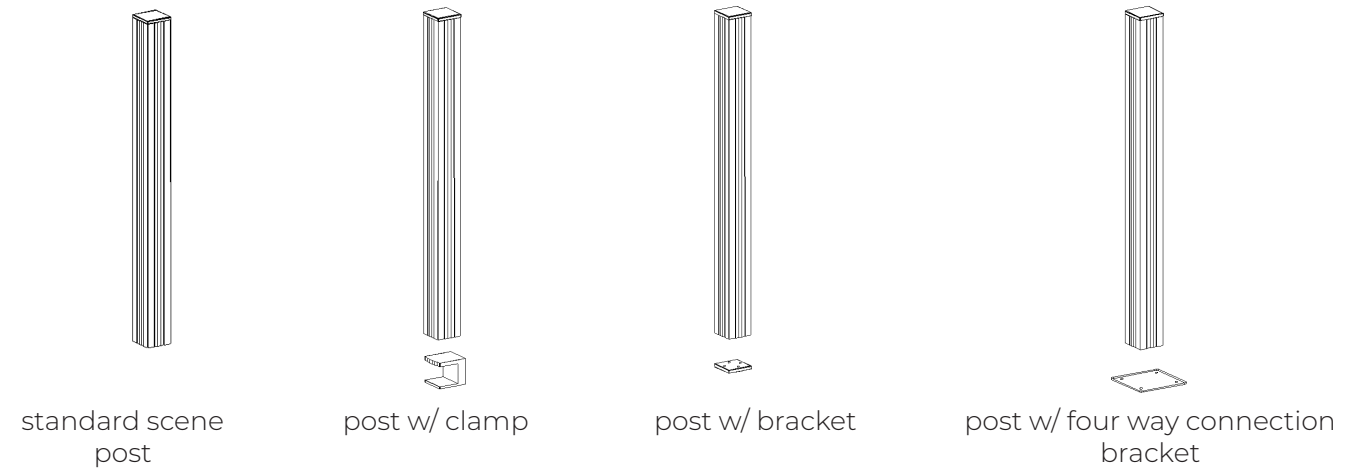

P.E.T. Acoustic Board

Code	Price	Height (in)	Depth (in)	Width (in)
W-SB-U-242334-P	$1931	24	23	34
W-SB-U-242340-P	$1932	24	23	40
W-SB-U-242346-P	$1936	24	23	46
W-SB-U-242352-P	$2128	24	23	52
W-SB-U-242358-P	$2132	24	23	58
W-SB-U-242364-P	$2502	24	23	64
W-SB-U-242370-P	$2519	24	23	70
W-SB-U-243054-C	$1336	24	30	54
W-SB-U-243060-C	$1359	24	30	60
W-SB-U-243066-C	$1573	24	30	66
W-SB-U-243072-C	$1595	24	30	72

What's Included:

- 1 Scene post
- Mounting hardware

How to Specify:

Specify by mounting type

Notes:

- Direct mount is fastened through the underside of the worksurface
- Flat bracket mount is fastened through the top of the worksurface
- Clamp mount is clamped onto the worksurface and requires 1.5" of clearance
- W-PS-24-C clamp mount accommodates 1" - 1 1/4" thick surface
- W-PS-24-CT clamp mount accommodates 1 1/4" - 1 5/8" thick surface

Options:

- Height: 24"
- Mounting hardware
- Metal post paint finish

Code	Price	Height (in)
W-PS-24	$90	24
W-PS-24-B	$127	24
W-PS-24-C	$127	24
W-PS-24-B-4	$143	24
W-PS-24-CT	$137	24