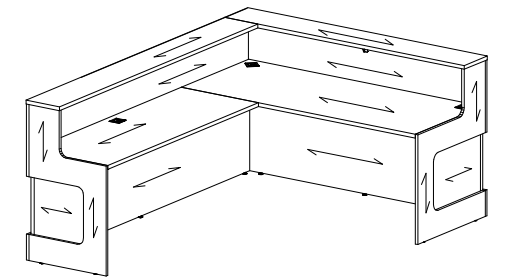

Aloha (72" & 84" Return) - Dimensions and Grain Direction

Aloha (96" Return) - Dimensions and Grain Direction

Maeva (72" & 84" Return) - Dimensions and Grain Direction

Maeva (96" Return) - Dimensions and Grain Direction

Karibu (72" & 84" Return) - Dimensions and Grain Direction

Karibu (96" Return) - Dimensions and Grain Direction

Left hand shown

without Metal Base

with Metal Base

**What's Included:**

One (1) complete straight waterfall reception desk with hardware and corresponding grommets