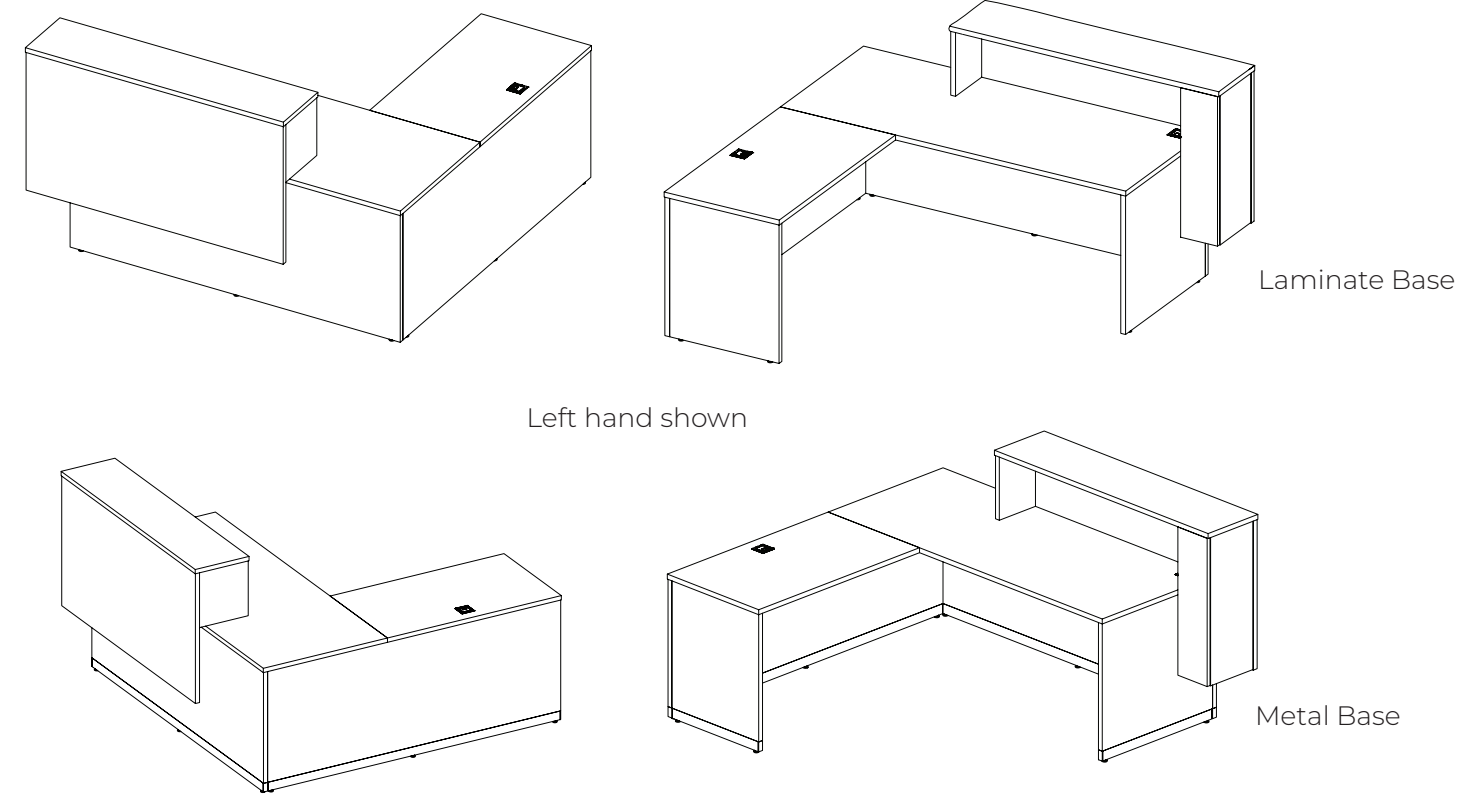

Metal Kickplate Base

Short Transaction Top

Code	Price	H	W	D
Left Hand				
R3-S0MW-S-7230-L	$4586	42	72	30
R3-S0MW-S-7830-L	$4651	42	78	30
R3-S0MW-S-8430-L	$4781	42	84	30
R3-S0MW-S-9030-L	$4976	42	90	30
R3-S0MW-S-9630-L	$5105	42	96	30
Right Hand				
R3-S0MW-S-7230-R	$4586	42	72	30
R3-S0MW-S-7830-R	$4651	42	78	30
R3-S0MW-S-8430-R	$4781	42	84	30
R3-S0MW-S-9030-R	$4976	42	90	30
R3-S0MW-S-9630-R	$5105	42	96	30

Long Transaction Top

Code	Price	H	W	D
Left Hand				
R3-S0MW-L-7230-L	$4702	42	72	30
R3-S0MW-L-7830-L	$4768	42	78	30
R3-S0MW-L-8430-L	$4897	42	84	30
R3-S0MW-L-9030-L	$5092	42	90	30
R3-S0MW-L-9630-L	$5222	42	96	30
Right Hand				
R3-S0MW-L-7230-R	$4702	42	72	30
R3-S0MW-L-7830-R	$4768	42	78	30
R3-S0MW-L-8430-R	$4897	42	84	30
R3-S0MW-L-9030-R	$5092	42	90	30
R3-S0MW-L-9630-R	$5222	42	96	30

What's Included:

One (1) complete L-shape waterfall reception desk with hardware and corresponding grommets

How to Specify:

Refer to laminate swatches for laminate selections

Refer to metal swatches for metal selections

Long or short transaction top can be chosen based on style preference

Options:

Width: 72", 84", 96"

Length: 72", 84", 96"

Front worksurface depth: 30"

Return worksurface depth: 24"

Transaction Top: 13" D

With or without metal kick plate

Laminate color for waterfall transaction top

Laminate color for desk core body and worksurface

Metal color for kick plate if chosen

Notes:

Includes (2) grommets

Up to two laminate colors can be chosen - one for the waterfall transaction portion and the other for the desk core and worksurface

Reception desk is sold as one unit including hardware, storage must be specified separately

Reception is shipped knocked down

Waterfall reception has a 8" overhang and is not accounted for in the width options