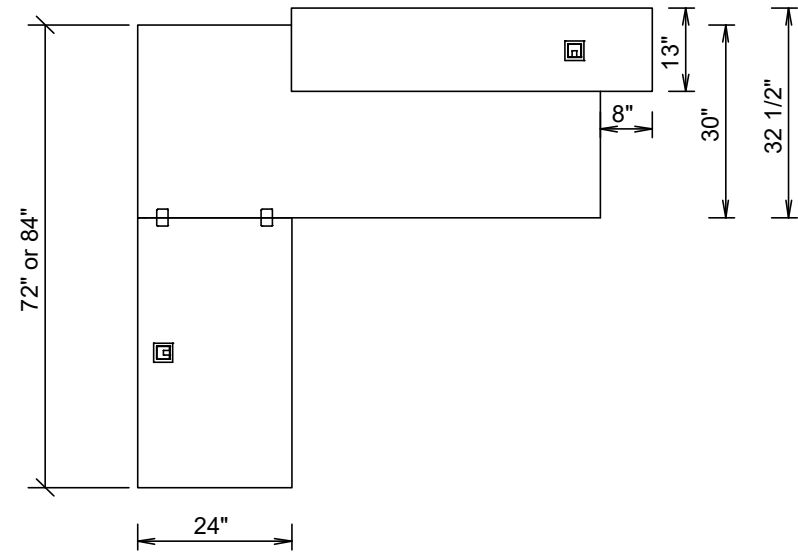

Aloha (72" & 84" Return) - Dimensions and Grain Direction