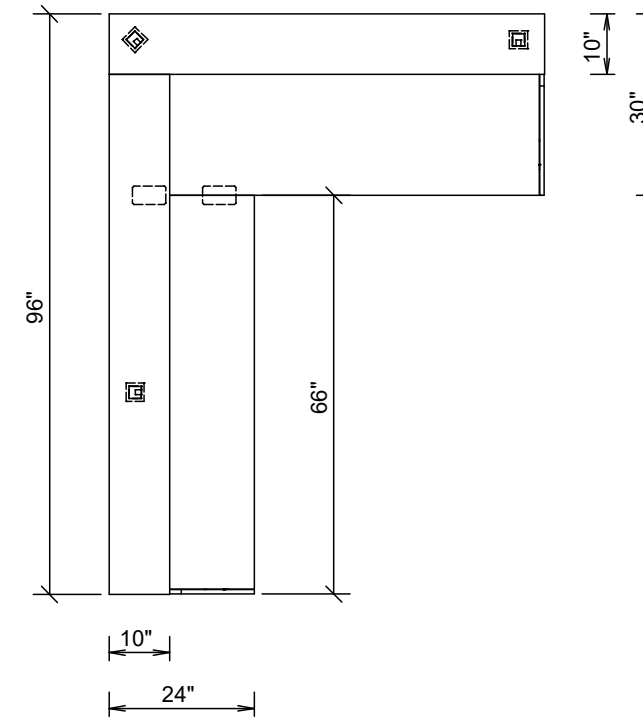

Aloha (72" & 84" Return) - Dimensions and Grain Direction

Aloha (96" Return) - Dimensions and Grain Direction

Maeva (72" & 84" Return) - Dimensions and Grain Direction

Maeva (96" Return) - Dimensions and Grain Direction

Karibu (72" & 84" Return) - Dimensions and Grain Direction

Karibu (96" Return) - Dimensions and Grain Direction

Left hand shown

without Metal Base

with Metal Base

**What's Included:**

One (1) complete straight waterfall reception desk with hardware and corresponding grommets