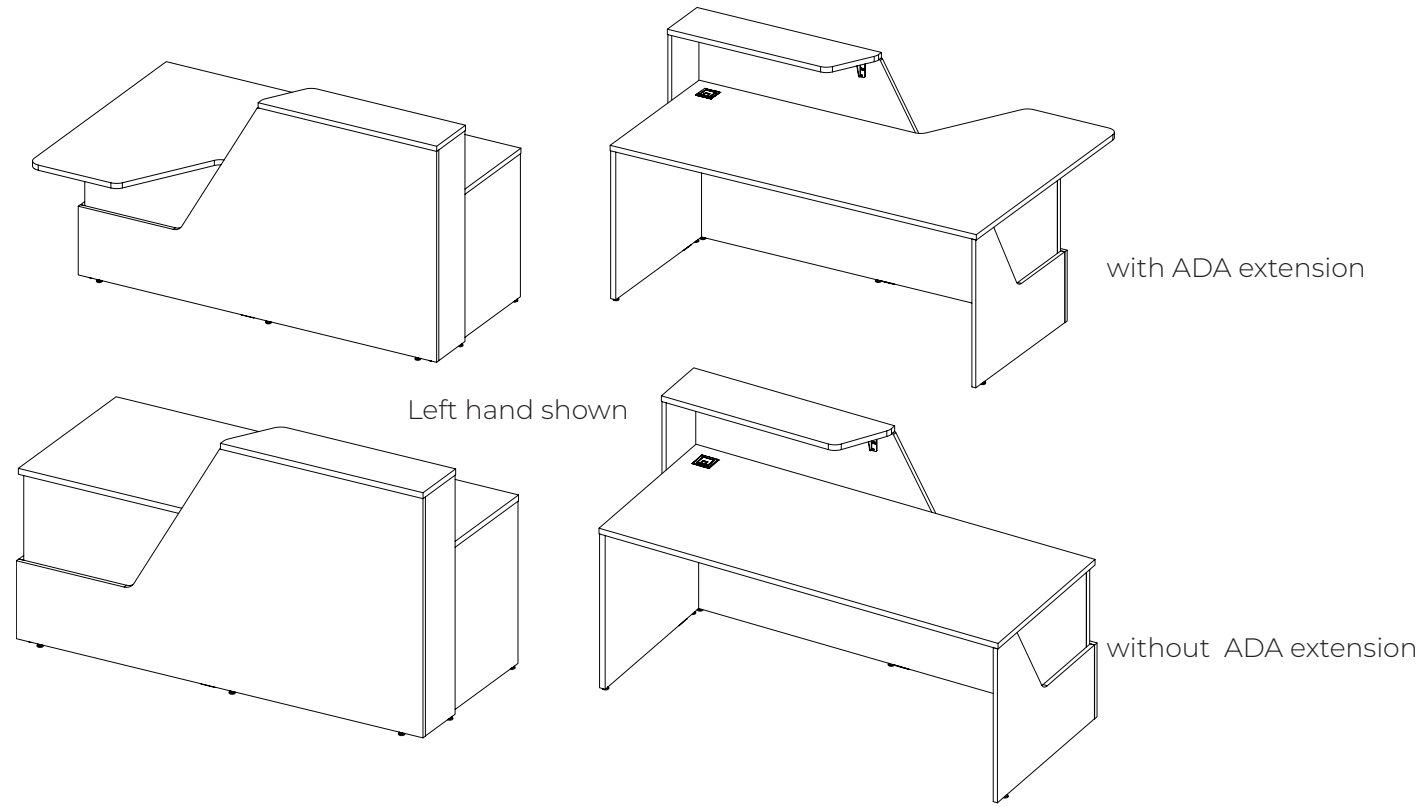

What's Included:

One (1) complete straight angled reception desk with hardware

How to Specify:

Refer to laminate swatches for laminate selections

Notes:

- Available with or without ADA
- ADA transaction surface is 48"L by 29"W and protrudes 18"D off the main surface
- Straight units come with one (1) grommet
- Up to two laminate colors can be chosen - one for the angled portion and transaction top and the other for the desk core and worksurface
- Reception desk is sold as one unit including hardware, storage must be specified separately
- Reception is shipped knocked down
- Front transaction is 36"W for 72"W reception, 42"W for 84"W reception and 54"W for 96"W reception

Options:

Width: 72", 84", 96"

Depth: 30"

With or without ADA extension

Laminate color for angled portion and transaction top

Laminate color for desk core and surface

With ADA extension

Code	Price	H	W	D
Left Hand				
R1-SATS-7230-L	$3653	42	72	30
R1-SATS-7830-L	$3718	42	78	30
R1-SATS-8430-L	$3848	42	84	30
R1-SATS-9030-L	$4043	42	90	30
R1-SATS-9630-L	$4172	42	96	30
Right Hand				
R1-SATS-7230-R	$3653	42	72	30
R1-SATS-7830-R	$3718	42	78	30
R1-SATS-8430-R	$3848	42	84	30
R1-SATS-9030-R	$4043	42	90	30
R1-SATS-9630-R	$4172	42	96	30

Without ADA extension

Code	Price	H	W	D
Left Hand				
R1-SNTS-7230-L	$3566	42	72	30
R1-SNTS-7830-L	$3631	42	78	30
R1-SNTS-8430-L	$3761	42	84	30
R1-SNTS-9030-L	$3955	42	90	30
R1-SNTS-9630-L	$4084	42	96	30
Right Hand				
R1-SNTS-7230-R	$3566	42	72	30
R1-SNTS-7830-R	$3631	42	78	30
R1-SNTS-8430-R	$3761	42	84	30
R1-SNTS-9030-R	$3955	42	90	30
R1-SNTS-9630-R	$4084	42	96	30