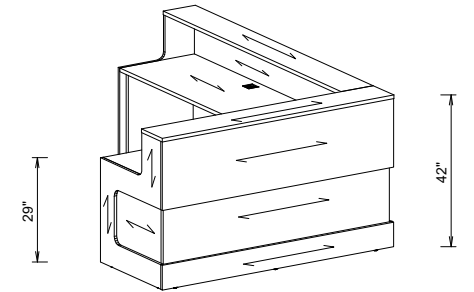

Aloha (72" & 84" Return) - Dimensions and Grain Direction

Aloha (96" Return) - Dimensions and Grain Direction

Maeva (72" & 84" Return) - Dimensions and Grain Direction

Maeva (96" Return) - Dimensions and Grain Direction

Karibu (72" & 84" Return) - Dimensions and Grain Direction

Karibu (96" Return) - Dimensions and Grain Direction

Left hand shown

without Metal Base

with Metal Base

**What's Included:**

One (1) complete straight waterfall reception desk with hardware and corresponding grommets