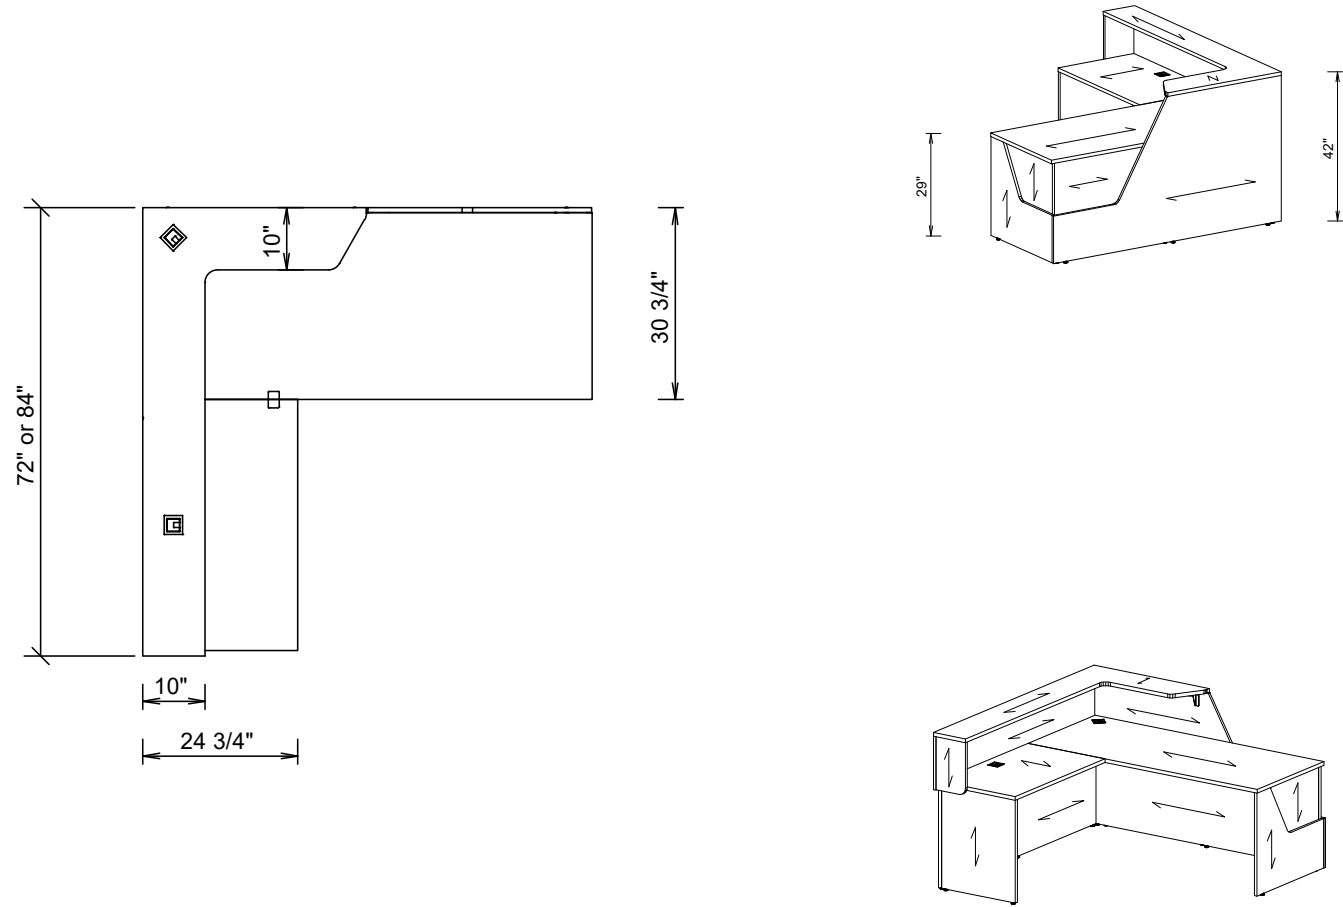

Aloha (72" & 84" Return) - Dimensions and Grain Direction

Aloha (96" Return) - Dimensions and Grain Direction

Maeva (72" & 84" Return) - Dimensions and Grain Direction

Maeva (96" Return) - Dimensions and Grain Direction

Karibu (72" & 84" Return) - Dimensions and Grain Direction

Karibu (96" Return) - Dimensions and Grain Direction

Left hand shown

without Metal Base

with Metal Base

**What's Included:**

One (1) complete straight waterfall reception desk with hardware and corresponding grommets