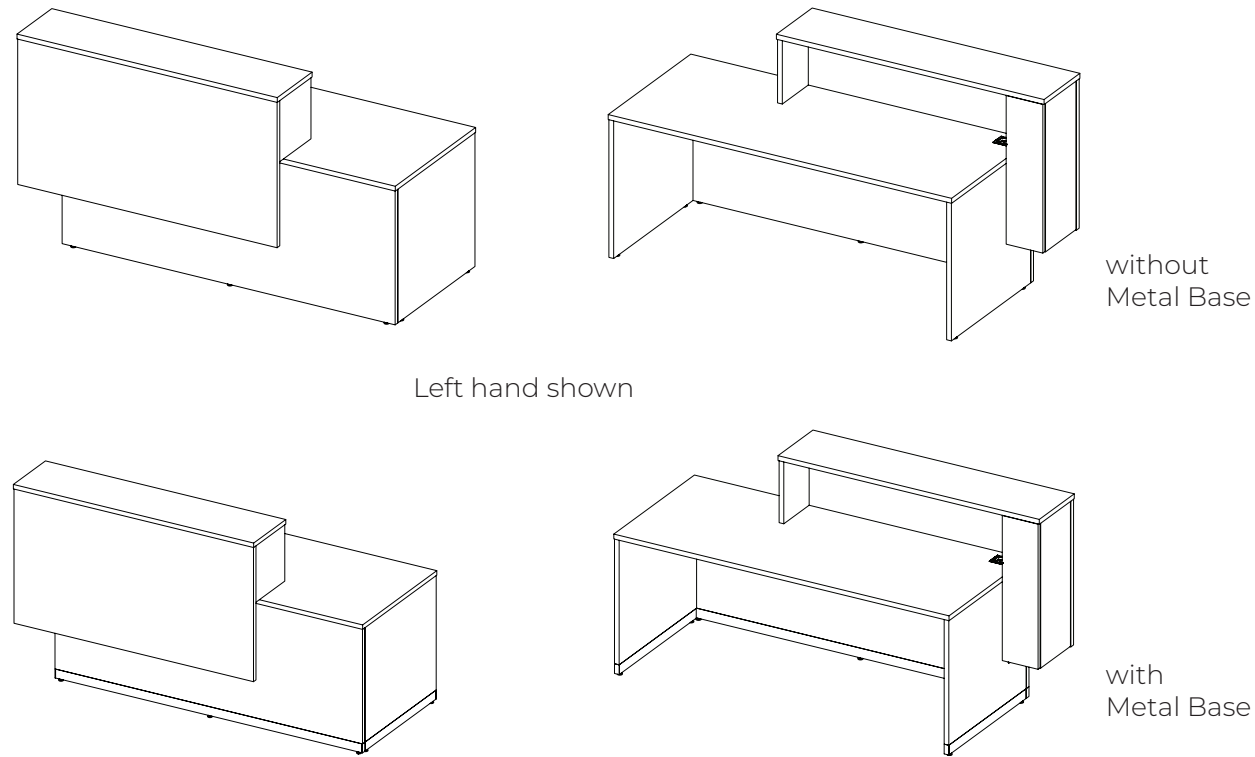

Aloha (72" & 84" Return) - Dimensions and Grain Direction

Aloha (96" Return) - Dimensions and Grain Direction

Maeva (72" & 84" Return) - Dimensions and Grain Direction

Maeva (96" Return) - Dimensions and Grain Direction

Karibu (72" & 84" Return) - Dimensions and Grain Direction

Karibu (96" Return) - Dimensions and Grain Direction

Left hand shown

without Metal Base

with Metal Base

**What's Included:**

One (1) complete straight waterfall reception desk with hardware and corresponding grommets