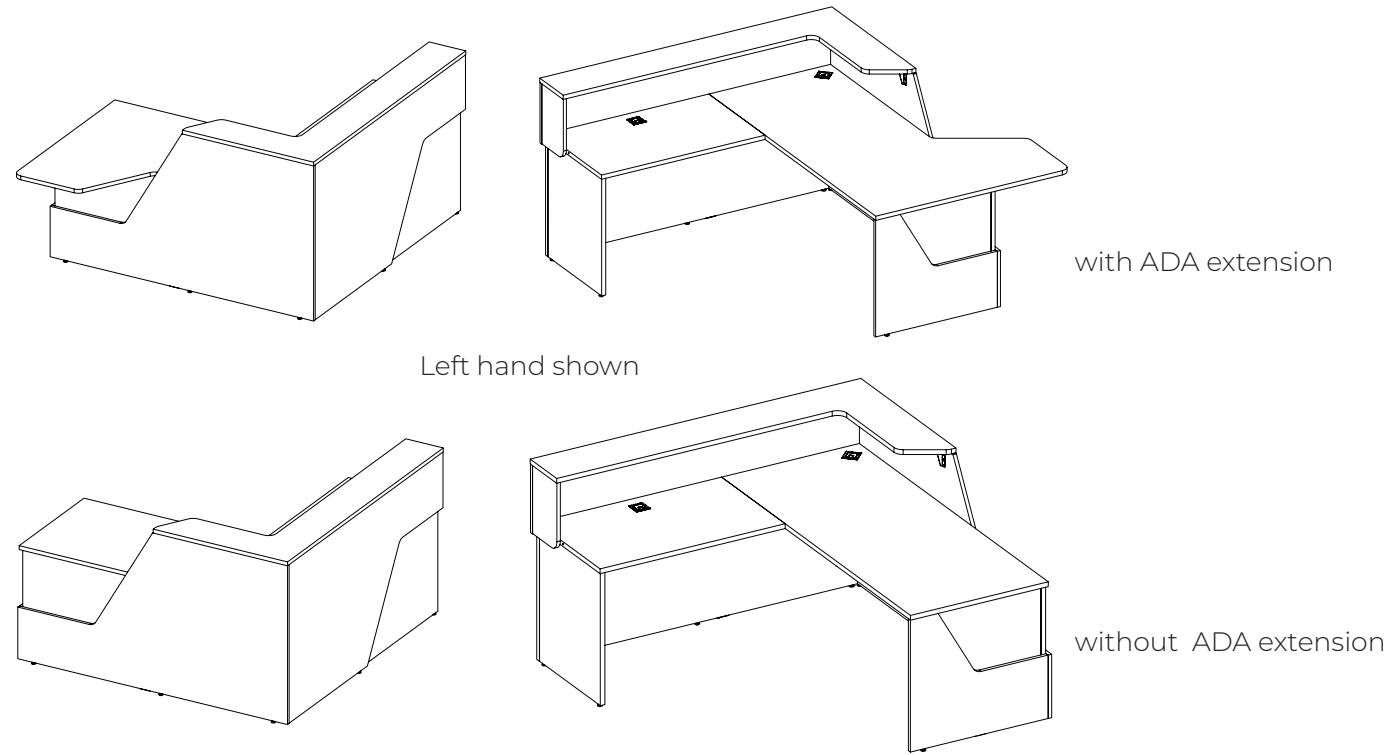

What's Included:

One (1) complete L-shape angled reception desk with hardware

How to Specify:

Refer to laminate swatches for laminate selections

Up to two laminate colors can be chosen - one for the angled portion and transaction top and the other for the desk core and worksurface

Notes:

Available with or without ADA extension

ADA transaction surface is 48"L by 29"W and protrudes 18"D off the main surface

L shape units come with two (2) grommets

Reception desk is sold as one unit including hardware, storage must be specified separately

Reception is shipped knocked down

User side will always have a partial transaction top to allow for ADA extension or open space for ADA parallel wheelchair access

Front transaction is 36"W for 72"W reception, 42"W for 84"W reception and 54"W for 96"W reception

Options:

Width: 72", 84", 96"

Length: 72", 84, 96"

Front worksurface depth: 30"

Return worksurface depth: 24"

With out without ADA extension

Laminate color for angled portion and transaction top

Laminate color for desk core and surface

With ADA extension

Code	Price	H	W	D
Left Hand				
R1-LATH-7272-A-L	$5921	43	72	72
R1-LATH-7284-A-L	$6114	42	72	84
R1-LATH-7296-A-L	$6568	42	72	84
R1-LATH-8472-A-L	$6194	42	84	72
R1-LATH-8484-A-L	$6537	42	84	84
R1-LATH-8496-A-L	$6892	42	84	96
R1-LATH-9672-A-L	$6607	42	96	72
R1-LATH-9684-A-L	$6967	42	96	84
R1-LATH-9696-A-L	$7346	42	96	96

Right Hand

R1-LATH-7272-A-R	$5921	43	72	72
R1-LATH-7284-A-R	$6114	42	72	84
R1-LATH-7296-A-R	$6568	42	72	84
R1-LATH-8472-A-R	$6194	42	84	72
R1-LATH-8484-A-R	$6537	42	84	84
R1-LATH-8496-A-R	$6892	42	84	96
R1-LATH-9672-A-R	$6607	42	96	72
R1-LATH-9684-A-R	$6967	42	96	84
R1-LATH-9696-A-R	$7346	42	96	96

Without ADA extension

Code	Price	H	W	D
Left Hand				
R1-LNTH-7272-A-L	$5833	43	72	72
R1-LNTH-7284-A-L	$6027	42	72	84
R1-LNTH-7296-A-L	$6481	42	72	84
R1-LNTH-8472-A-L	$6107	42	84	72
R1-LNTH-8484-A-L	$6449	42	84	84
R1-LNTH-8496-A-L	$6805	42	84	96
R1-LNTH-9672-A-L	$6519	42	96	72
R1-LNTH-9684-A-L	$6879	42	96	84
R1-LNTH-9696-A-L	$7259	42	96	96

Right Hand

R1-LNTH-7272-A-R	$5833	43	72	72
R1-LNTH-7284-A-R	$6027	42	72	84
R1-LNTH-7296-A-R	$6481	42	72	84
R1-LNTH-8472-A-R	$6107	42	84	72
R1-LNTH-8484-A-R	$6449	42	84	84
R1-LNTH-8496-A-R	$6805	42	84	96
R1-LNTH-9672-A-R	$6519	42	96	72
R1-LNTH-9684-A-R	$6879	42	96	84
R1-LNTH-9696-A-R	$7259	42	96	96