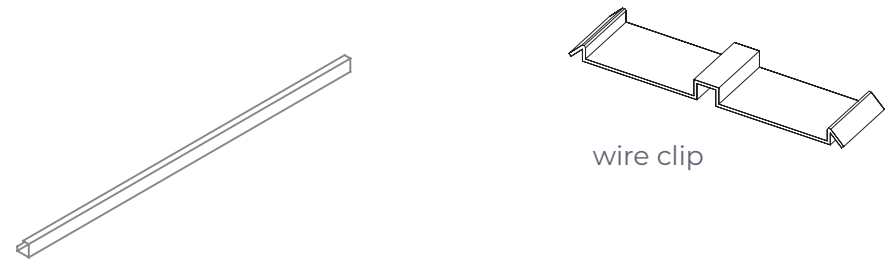

What's Included:

One (1) cable manager

How to Specify:

Available in black only

Notes:

Dimensions:

length 12", 18", 24", 30", 36", 42", 48", 54", 60", 66", 72"

Code	Price	H	W	D	Weight (lb.)	Volume (ft³)
horizontal wire manager						
V-EWHB-12	8	1.5	12	1.5	0.15	0.02
V-EWHB-18	12	1.5	18	1.5	0.25	0.02
V-EWHB-24	16	1.5	24	1.5	0.35	0.03
V-EWHB-30	20	1.5	30	1.5	0.45	0.04
V-EWHB-36	23	1.5	36	1.5	0.55	0.05
V-EWHB-42	27	1.5	42	1.5	0.65	0.05
V-EWHB-48	30	1.5	48	1.5	0.75	0.06
V-EWHB-54	33	1.5	54	1.5	0.85	0.07
V-EWHB-60	37	1.5	60	1.5	0.95	0.08
V-EWHB-66	41	1.5	66	1.5	1.05	0.09
V-EWHB-72	43	1.5	72	1.5	1.15	0.09
worksurface wire clips						
V-EWHC	39