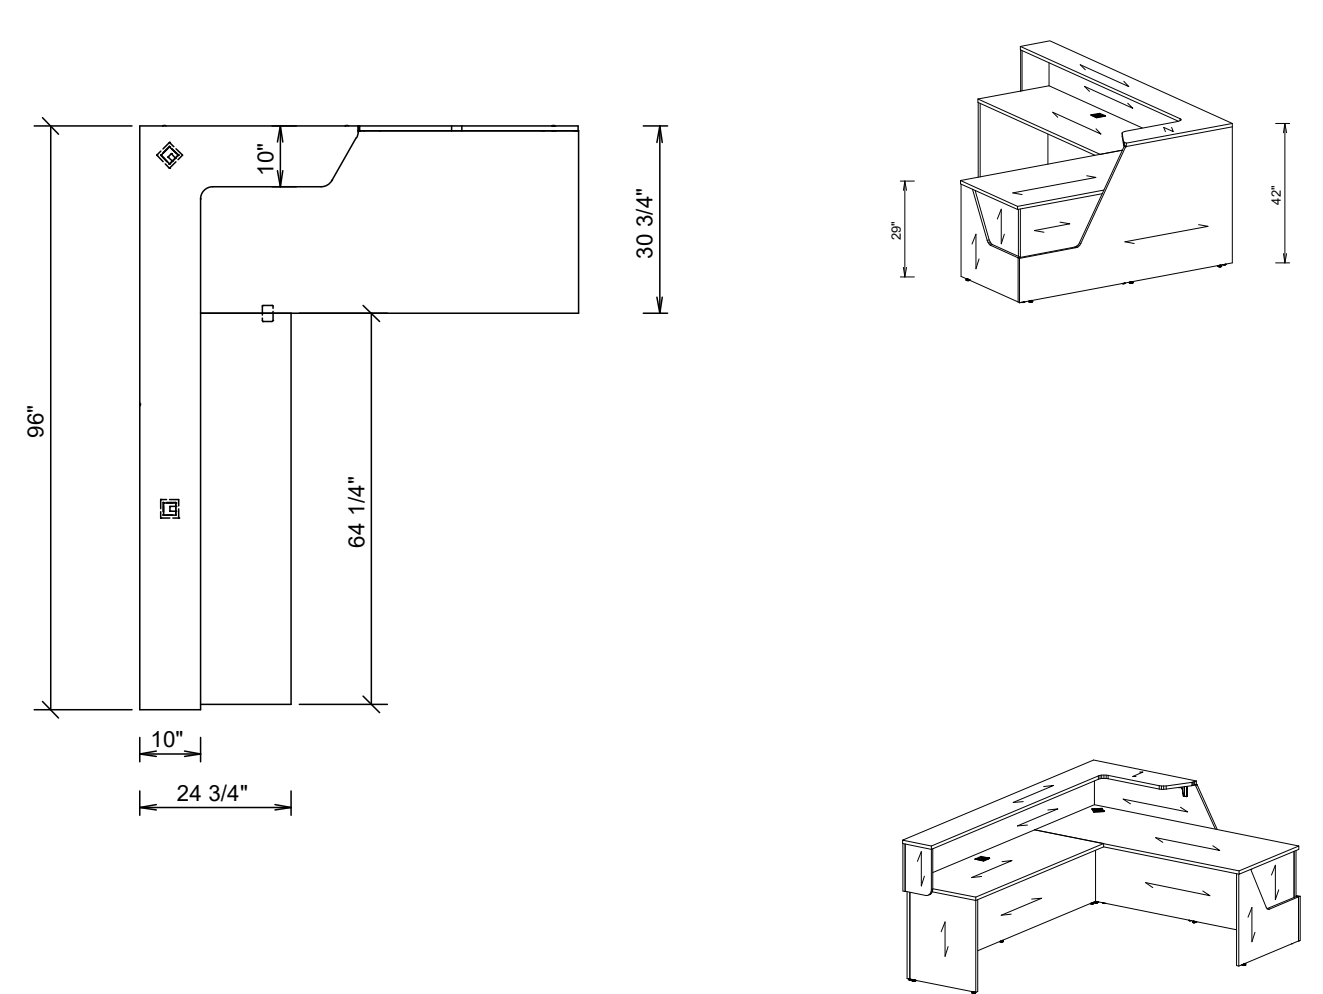

Aloha (72" & 84" Return) - Dimensions and Grain Direction

Aloha (96" Return) - Dimensions and Grain Direction

Maeva (72" & 84" Return) - Dimensions and Grain Direction

Maeva (96" Return) - Dimensions and Grain Direction

Karibu (72" & 84" Return) - Dimensions and Grain Direction

Karibu (96" Return) - Dimensions and Grain Direction

Left hand shown

without Metal Base

with Metal Base

**What's Included:**

One (1) complete straight waterfall reception desk with hardware and corresponding grommets