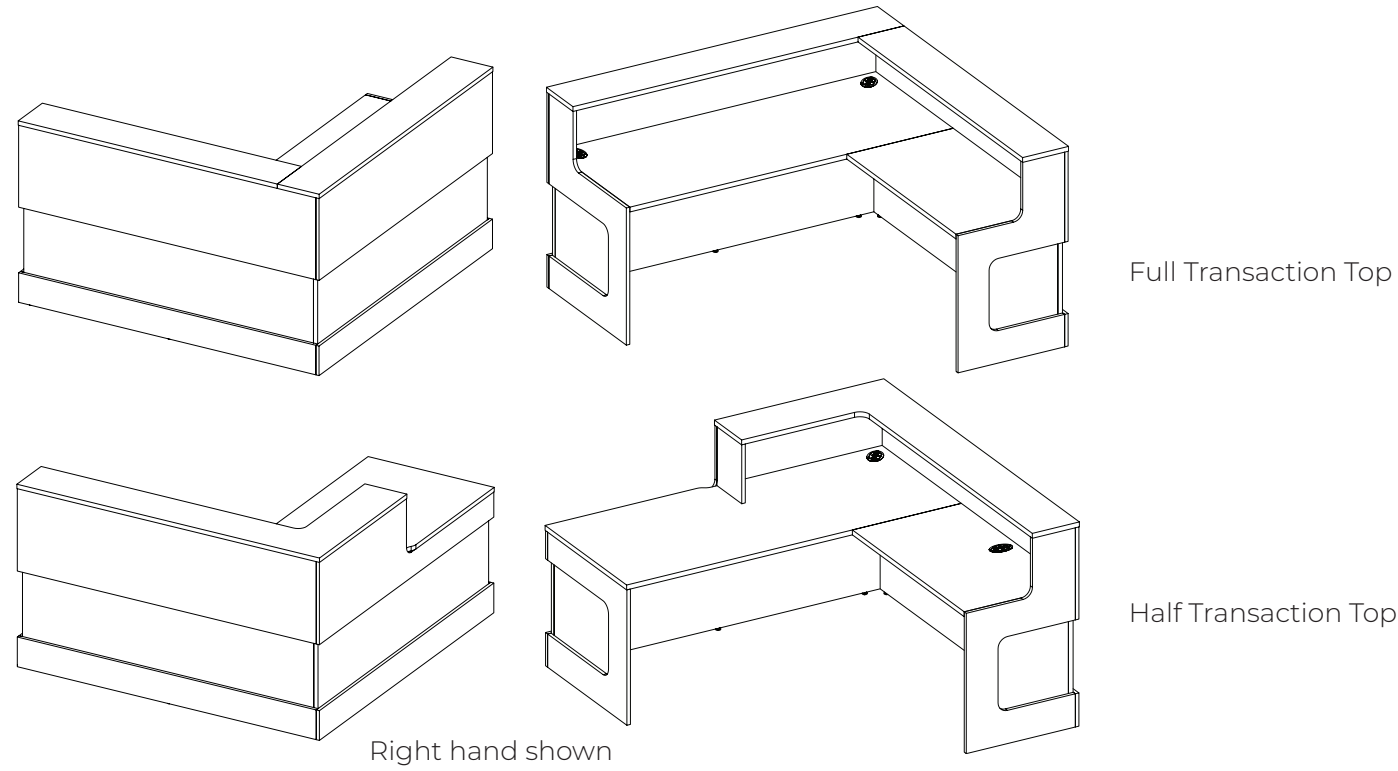

What's Included:

One (1) complete L-shape borderreception desk with hardware and corresponding grommets

How to Specify:

Refer to laminate swatches for laminate selections

Notes:

- Available with full or Half Transaction top
- Half Transaction top allows for parallel wheelchair access
- Full transaction tops come with three (3) grommets. Half transaction tops come with two (2) grommets
- Up to two laminate colors can be chosen - one for the outer border portion, transaction top and worksurface the other for the desk core inner border portion
- Reception desk is sold as one unit including hardware, storage must be specified separately
- Reception is shipped knocked down
- Front half transaction is 36"W for 72"W reception, 48"W for 84"W reception, and 60"W for 96"W reception

Options:

- Width: 72", 84", 96"
- Length: 72", 84", 96"
- Front worksurface depth: 30"
- Return worksurface depth: 24"
- With full transaction or Half Transaction top
- Laminate color for border shell and transaction top
- Laminate color for desk core inner body and worksurface

Full Transaction Top

Code	Price	H	W	D
Left Hand				
R2-L0TF-7272-A-L	$6533	42	72	72
R2-L0TF-7284-A-L	$6727	42	72	84
R2-L0TF-7296-A-L	$7180	42	72	96
R2-L0TF-8472-A-L	$6806	42	84	72
R2-L0TF-8484-A-L	$7149	42	84	84
R2-L0TF-8496-A-L	$7505	42	84	96
R2-L0TF-9672-A-L	$7219	42	96	72
R2-L0TF-9684-A-L	$7579	42	96	84
R2-L0TF-9696-A-L	$7958	42	96	96
Right Hand				
R2-L0TF-7272-A-R	$6533	42	72	72
R2-L0TF-7284-A-R	$6727	42	72	84
R2-L0TF-7296-A-R	$7180	42	72	96
R2-L0TF-8472-A-R	$6806	42	84	72
R2-L0TF-8484-A-R	$7149	42	84	84
R2-L0TF-8496-A-R	$7505	42	84	96
R2-L0TF-9672-A-R	$7219	42	96	72
R2-L0TF-9684-A-R	$7579	42	96	84
R2-L0TF-9696-A-R	$7958	42	96	96

Half Transaction Topw

Code	Price	H	W	D
Left Hand				
R2-L0TH-7272-A-L	$6300	42	72	72
R2-L0TH-7284-A-L	$6494	42	72	84
R2-L0TH-7296-A-L	$6947	42	72	96
R2-L0TH-8472-A-L	$6573	42	84	72
R2-L0TH-8484-A-L	$6915	42	84	84
R2-L0TH-8496-A-L	$7272	42	84	96
R2-L0TH-9672-A-L	$6985	42	96	72
R2-L0TH-9684-A-L	$7346	42	96	84
R2-L0TH-9696-A-L	$7725	42	96	96
Right Hand				
R2-L0TH-7272-A-R	$6300	42	72	72
R2-L0TH-7284-A-R	$6494	42	72	84
R2-L0TH-7296-A-R	$6947	42	72	96
R2-L0TH-8472-A-R	$6573	42	84	72
R2-L0TH-8484-A-R	$6915	43	84	84
R2-L0TH-8496-A-R	$7272	43	84	96
R2-L0TH-9672-A-R	$6985	42	96	72
R2-L0TH-9684-A-R	$7346	42	96	84
R2-L0TH-9696-A-R	$7725	42	96	96