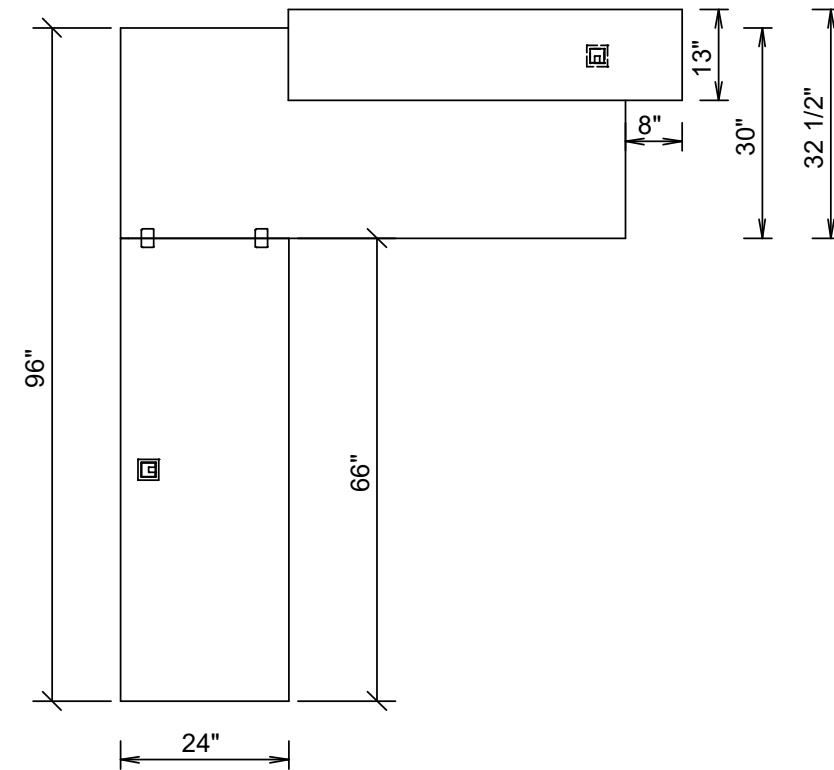

Aloha (96" Return) - Dimensions and Grain Direction