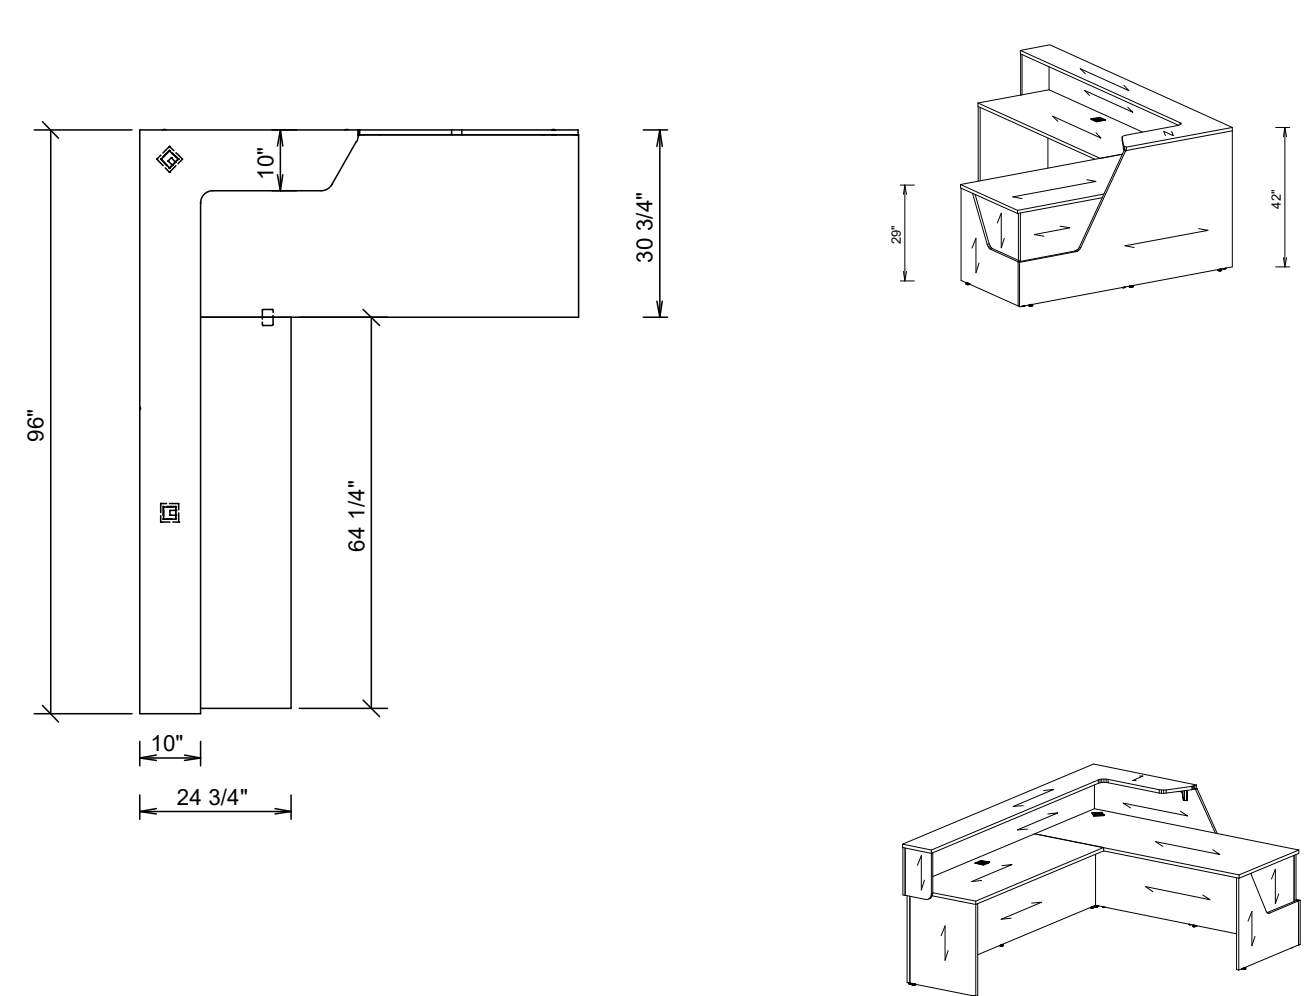

Aloha (72" & 84" Return) - Dimensions and Grain Direction

Aloha (96" Return) - Dimensions and Grain Direction

Maeva (72" & 84" Return) - Dimensions and Grain Direction

Maeva (96" Return) - Dimensions and Grain Direction

Karibu (72" & 84" Return) - Dimensions and Grain Direction

Karibu (96" Return) - Dimensions and Grain Direction

Left hand shown

without Metal Base

with Metal Base

What's Included:

One (1) complete straight waterfall reception desk with hardware and corresponding grommets