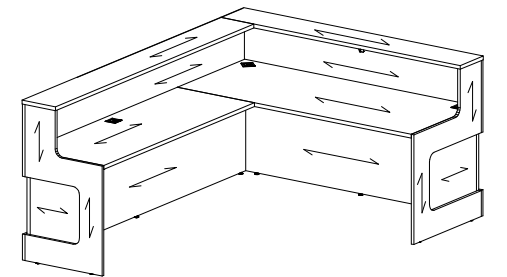

Aloha (72" & 84" Return) - Dimensions and Grain Direction

Aloha (96" Return) - Dimensions and Grain Direction

Maeva (72" & 84" Return) - Dimensions and Grain Direction

Maeva (96" Return) - Dimensions and Grain Direction

Karibu (72" & 84" Return) - Dimensions and Grain Direction

Karibu (96" Return) - Dimensions and Grain Direction

Left hand shown

without Metal Base

with Metal Base

What's Included:

One (1) complete straight waterfall reception desk with hardware and corresponding grommets