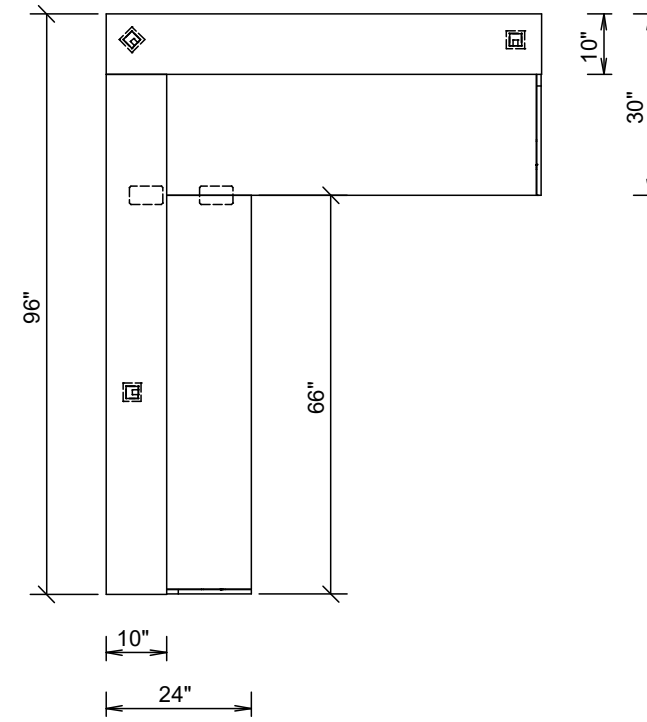

Aloha (72" & 84" Return) - Dimensions and Grain Direction

Aloha (96" Return) - Dimensions and Grain Direction

Maeva (72" & 84" Return) - Dimensions and Grain Direction

Maeva (96" Return) - Dimensions and Grain Direction

Karibu (72" & 84" Return) - Dimensions and Grain Direction

Karibu (96" Return) - Dimensions and Grain Direction

Left hand shown

without Metal Base

with Metal Base

What's Included:

One (1) complete straight waterfall reception desk with hardware and corresponding grommets