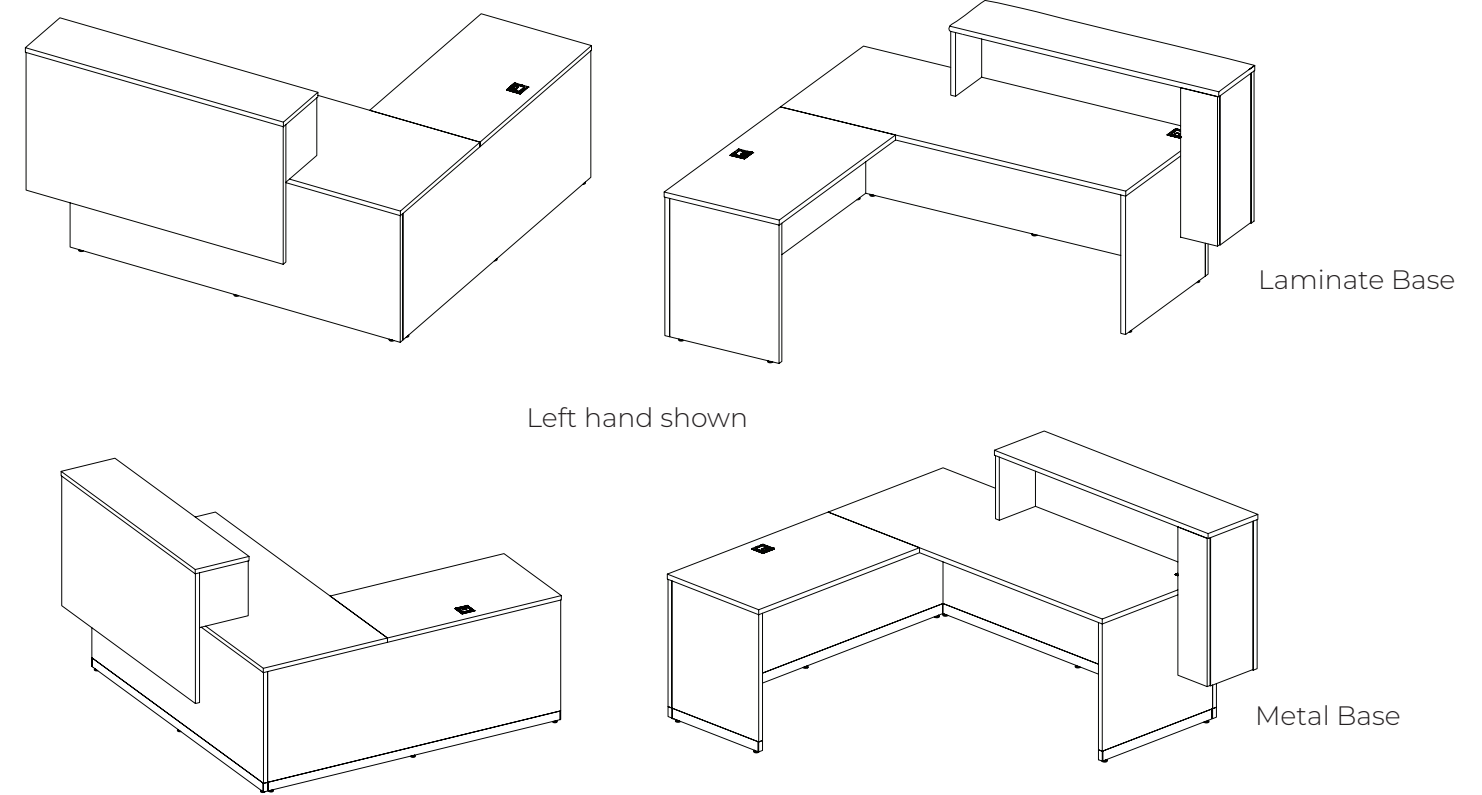

Metal Kickplate Base

Short Transaction Top

Code	Price	H	W	D
Left Hand				
R3-S0MW-S-7230-L	$5223	43	72	30
R3-S0MW-S-7830-L	$5297	43	78	30
R3-S0MW-S-8430-L	$5446	43	84	30
R3-S0MW-S-9030-L	$5668	43	90	30
R3-S0MW-S-9630-L	$5815	43	96	30
Right Hand				
R3-S0MW-S-7230-R	$5223	43	72	30
R3-S0MW-S-7830-R	$5297	43	78	30
R3-S0MW-S-8430-R	$5446	43	84	30
R3-S0MW-S-9030-R	$5668	43	90	30
R3-S0MW-S-9630-R	$5815	43	96	30

Long Transaction Top

Code	Price	H	W	D
Left Hand				
R3-S0MW-L-7230-L	$5356	43	72	30
R3-S0MW-L-7830-L	$5431	43	78	30
R3-S0MW-L-8430-L	$5578	43	84	30
R3-S0MW-L-9030-L	$5800	43	90	30
R3-S0MW-L-9630-L	$5948	43	96	30
Right Hand				
R3-S0MW-L-7230-R	$5356	43	72	30
R3-S0MW-L-7830-R	$5431	43	78	30
R3-S0MW-L-8430-R	$5578	43	84	30
R3-S0MW-L-9030-R	$5800	43	90	30
R3-S0MW-L-9630-R	$5948	43	96	30

What's Included:

One (1) complete L-shape waterfall reception desk with hardware and corresponding grommets

How to Specify:

Refer to laminate swatches for laminate selections

Refer to metal swatches for metal selections

Long or short transaction top can be chosen based on style preference

Options:

Width: 72", 84", 96"

Length: 72", 84", 96"

Front worksurface depth: 30"

Return worksurface depth: 24"

Transaction Top: 13" D

With or without metal kick plate

Laminate color for waterfall transaction top

Laminate color for desk core body and worksurface

Metal color for kick plate if chosen

Notes:

Includes (2) grommets

Up to two laminate colors can be chosen - one for the waterfall transaction portion and the other for the desk core and worksurface

Reception desk is sold as one unit including hardware, storage must be specified separately

Reception is shipped knocked down

Waterfall reception has a 8" overhang and is not accounted for in the width options