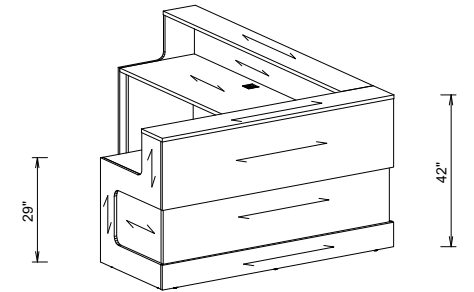

Aloha (72" & 84" Return) - Dimensions and Grain Direction

Aloha (96" Return) - Dimensions and Grain Direction

Maeva (72" & 84" Return) - Dimensions and Grain Direction

Maeva (96" Return) - Dimensions and Grain Direction

Karibu (72" & 84" Return) - Dimensions and Grain Direction

Karibu (96" Return) - Dimensions and Grain Direction

Left hand shown

without Metal Base

with Metal Base

What's Included:

One (1) complete straight waterfall reception desk with hardware and corresponding grommets