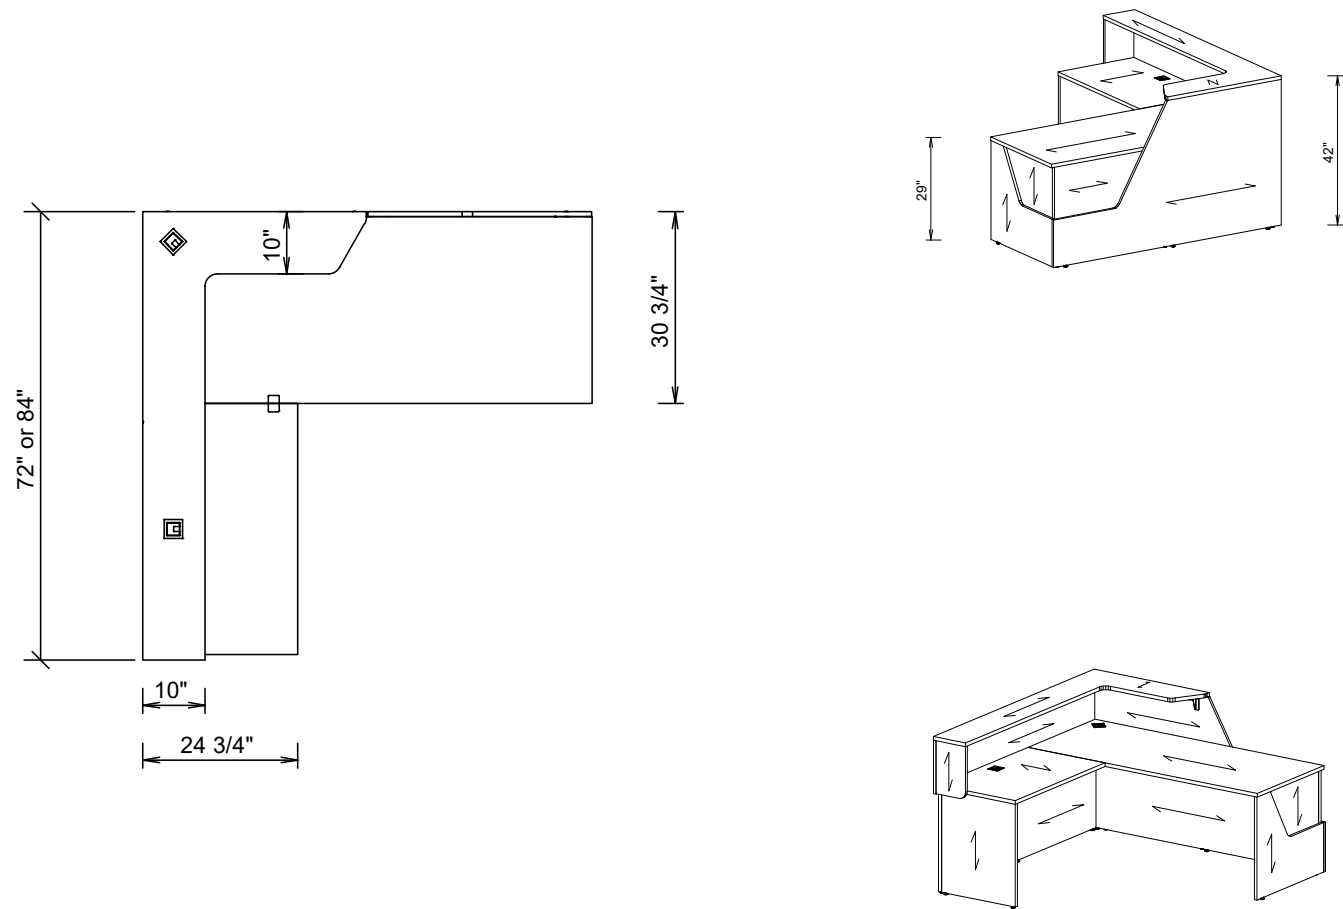

Aloha (72" & 84" Return) - Dimensions and Grain Direction

Aloha (96" Return) - Dimensions and Grain Direction

Maeva (72" & 84" Return) - Dimensions and Grain Direction

Maeva (96" Return) - Dimensions and Grain Direction

Karibu (72" & 84" Return) - Dimensions and Grain Direction

Karibu (96" Return) - Dimensions and Grain Direction

Left hand shown

without Metal Base

with Metal Base

What's Included:

One (1) complete straight waterfall reception desk with hardware and corresponding grommets