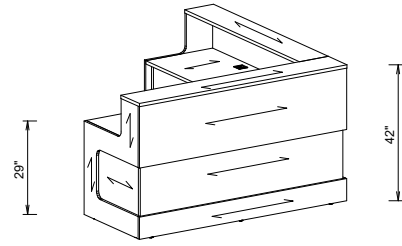

Maeva (72" & 84" Return) - Dimensions and Grain Direction