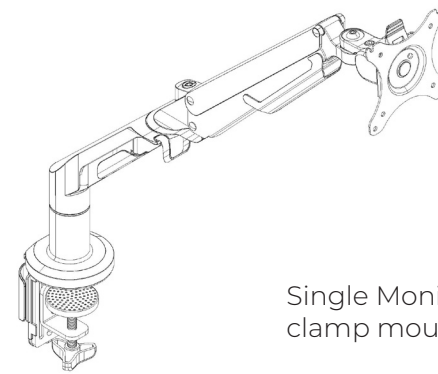

Notes:

Task light comes in black finish.

Task lights come with built-in occupancy sensor with 30 minute delay

Code	Price	H	W	D	Volume (ft³)	Weight (lb)
V-ELU-24	344	0	24	0	0	9.5
V-ELU-36	387	0	36	0	0	13.7
V-ELU-48	486	0	48	0.15	0	17.9