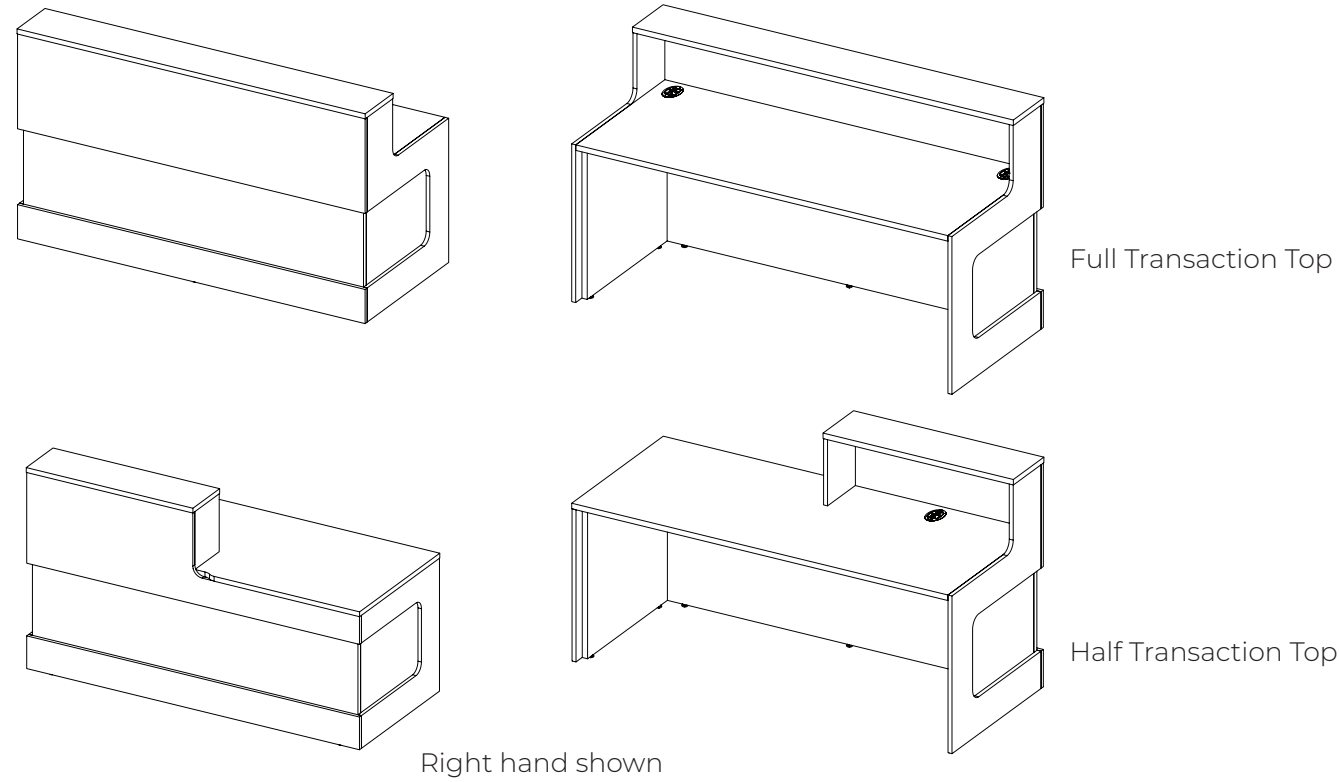

What's Included:

One (1) complete straight border reception desk with hardware and corresponding grommets

How to Specify:

Refer to laminate swatches for laminate selections

Notes:

Available with full or half Transaction top

Full transaction tops come with three (3) grommets. Half transaction tops come with two (2) grommets

Up to two laminate colors can be chosen - one for the outer border portion, transaction top and worksurface the other for the desk core inner border portion

Reception desk is sold as one unit including hardware, storage must be specified separately

Reception is shipped knocked down

Front half transaction is 36"W for 72"W reception, 48"W for 84"W reception, and 60"W for 96"W reception

Options:

Width: 72", 78", 84", 90", 96"

Depth: 30"

With full transaction or half transaction top

Laminate color for border shell and transaction top

Laminate color for desk core inner body and worksurface

Full Transaction Top

Code	Price	H	W	D
R2-S0TF-7230	$4559	42	72	30
R2-S0TF-7830	$4634	42	78	30
R2-S0TF-8430	$4782	42	84	30
R2-S0TF-9030	$5004	42	90	30
R2-S0TF-9630	$5150	42	96	30

Half Transaction Top

Code	Price	H	W	D
Left Hand				
R2-S0TH-7230-L	$4426	42	72	30
R2-S0TH-7830-L	$4502	42	78	30
R2-S0TH-8430-L	$4649	42	84	30
R2-S0TH-9030-L	$4870	42	90	30
R2-S0TH-9630-L	$5017	42	96	30
Right Hand				
R2-S0TH-7230-R	$4426	42	72	30
R2-S0TH-7830-R	$4502	42	78	30
R2-S0TH-8430-R	$4649	42	84	30
R2-S0TH-9030-R	$4870	42	90	30
R2-S0TH-9630-R	$5017	42	96	30