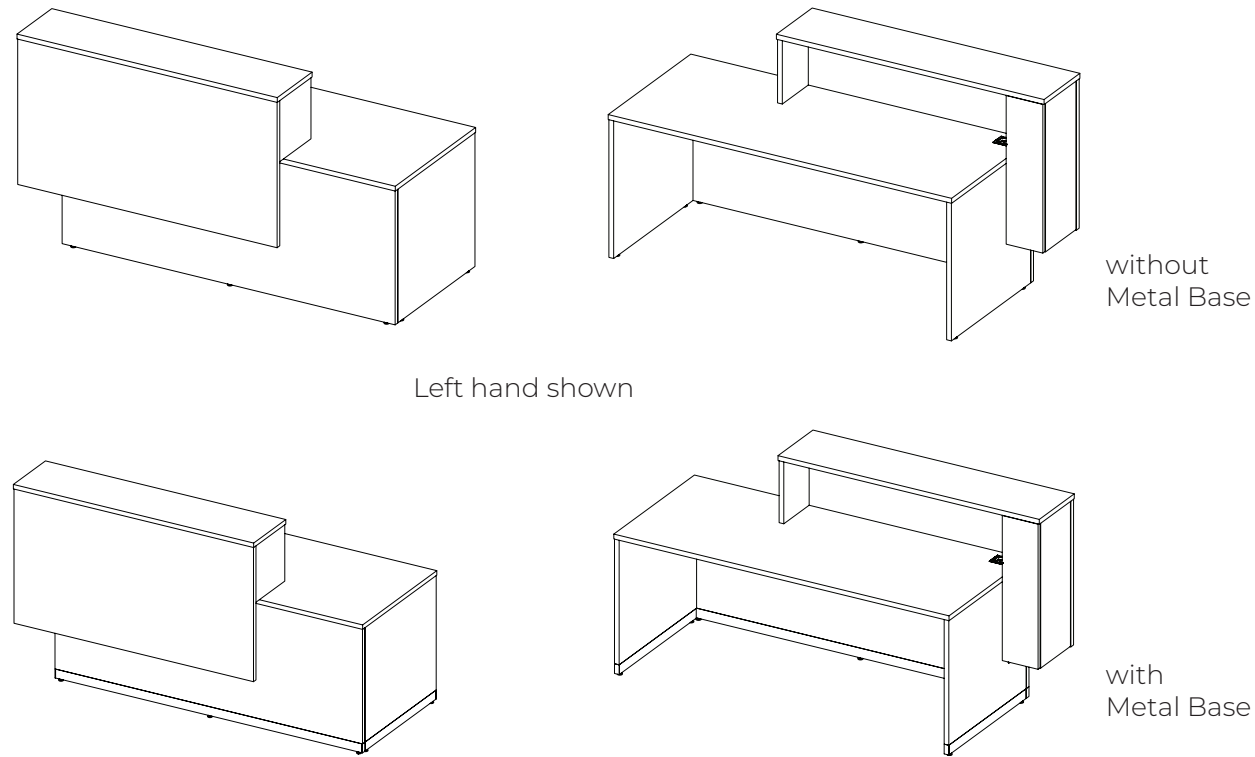

Aloha (72" & 84" Return) - Dimensions and Grain Direction

Aloha (96" Return) - Dimensions and Grain Direction

Maeva (72" & 84" Return) - Dimensions and Grain Direction

Maeva (96" Return) - Dimensions and Grain Direction

Karibu (72" & 84" Return) - Dimensions and Grain Direction

Karibu (96" Return) - Dimensions and Grain Direction

Left hand shown

without Metal Base

with Metal Base

What's Included:

One (1) complete straight waterfall reception desk with hardware and corresponding grommets