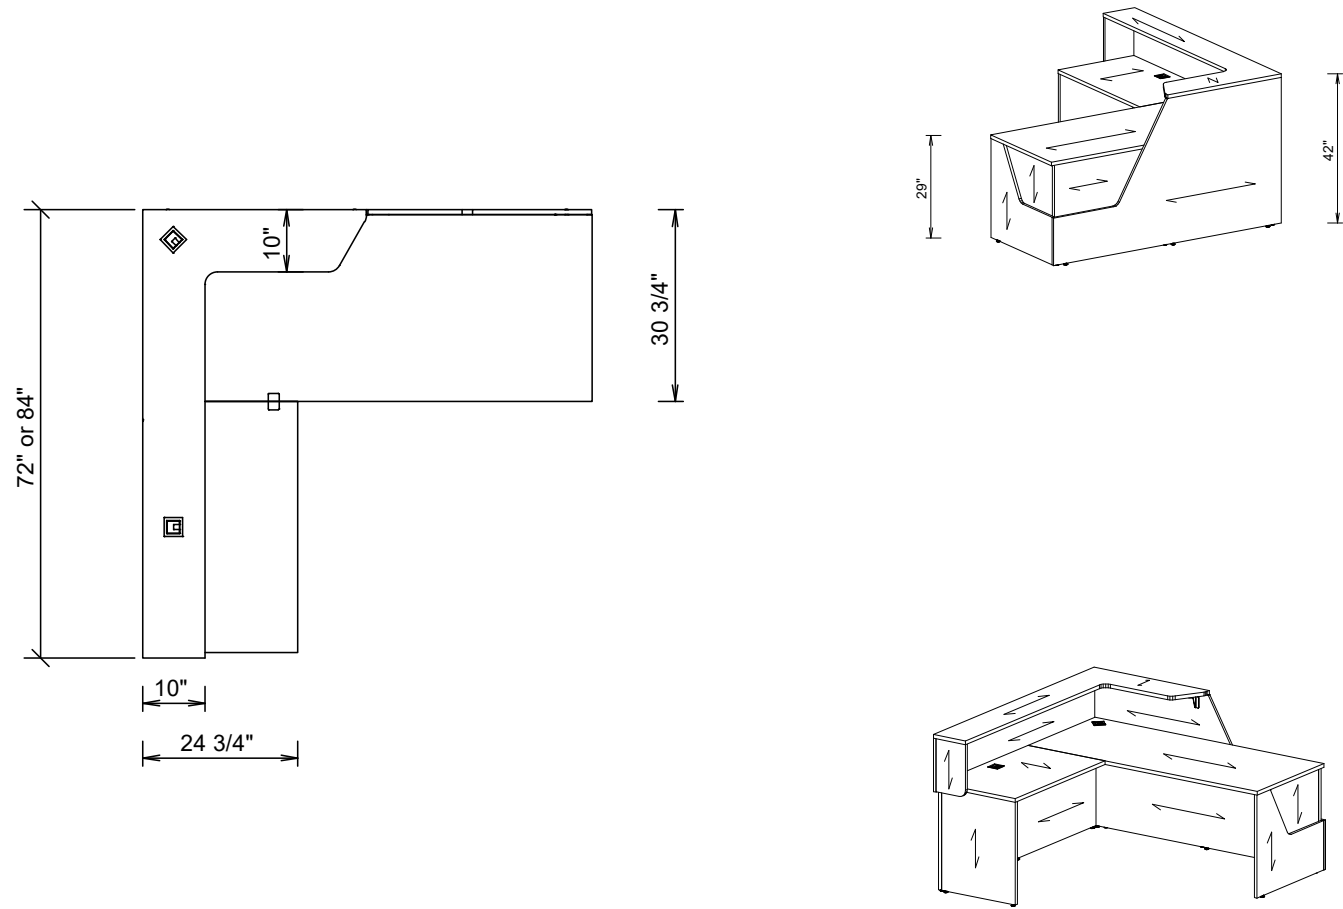

Aloha (72" & 84" Return) - Dimensions and Grain Direction

Aloha (96" Return) - Dimensions and Grain Direction

Maeva (72" & 84" Return) - Dimensions and Grain Direction

Maeva (96" Return) - Dimensions and Grain Direction

Karibu (72" & 84" Return) - Dimensions and Grain Direction

Karibu (96" Return) - Dimensions and Grain Direction

Left hand shown

without Metal Base

with Metal Base

What's Included:

One (1) complete straight waterfall reception desk with hardware and corresponding grommets