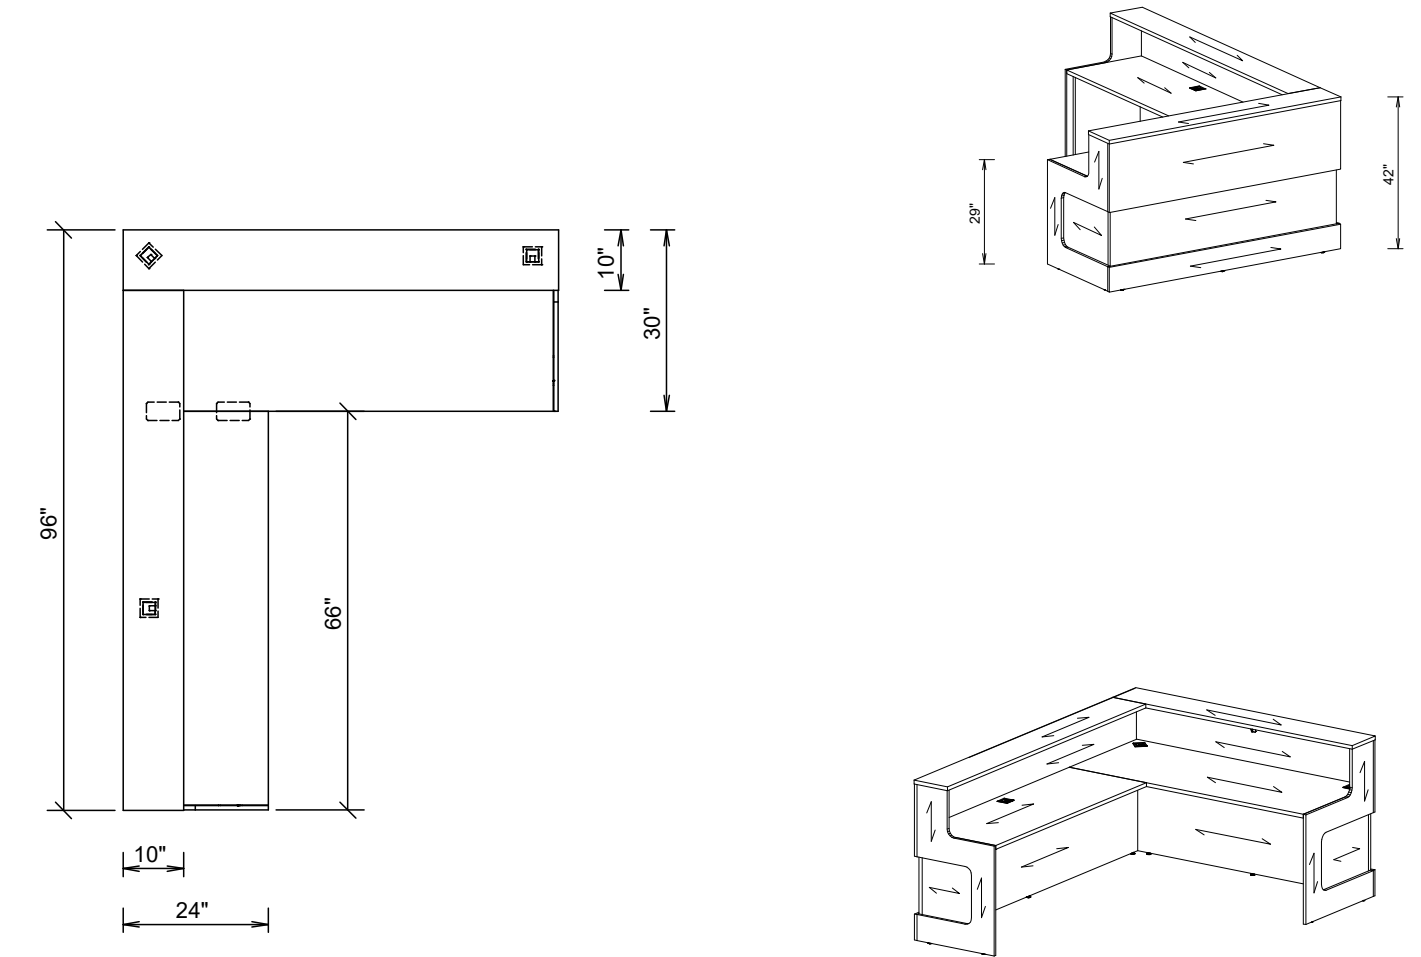

Karibu (72" & 84" Return) - Dimensions and Grain Direction

Karibu (96" Return) - Dimensions and Grain Direction

Left hand shown

without Metal Base

with Metal Base

What's Included:

One (1) complete straight waterfall reception desk with hardware and corresponding grommets