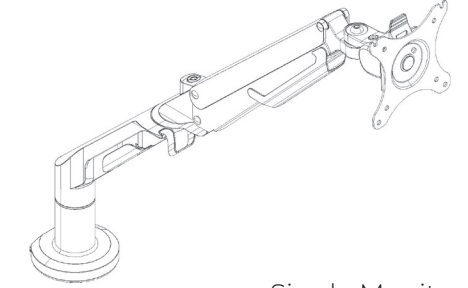

Task Light

Notes:

Task light comes in black finish.

Code	Price	H	W	D	Volume (ft ³)	Weight (lb)
V-ELU-24	285	0	24	0	0	9.5
V-ELU-36	321	0	36	0	0	13.7
V-ELU-48	403	0	48	0.15	0	17.9

Single Monitor Arm - clamp mount

Single Monitor Arm - grommet mount

Double Monitor Arm - clamp mount

Double Monitor Arm - grommet mount

What's Included:

One monitor arm and installation hardware for both clamp and grommet mount

How to Specify: