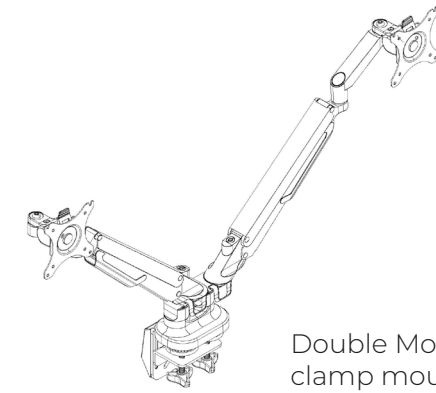

Task Light

Notes:

Task light comes in black finish.

Code	Price	H	W	D	Volume (ft ³)	Weight (lb)
V-ELU-24	285	0	24	0	0	9.5
V-ELU-36	321	0	36	0	0	13.7
V-ELU-48	403	0	48	0.15	0	17.9

Single Monitor Arm - clamp mount

Single Monitor Arm - grommet mount

Double Monitor Arm - clamp mount

Double Monitor Arm - grommet mount

What's Included:

One monitor arm and installation hardware for both clamp and grommet mount

How to Specify: