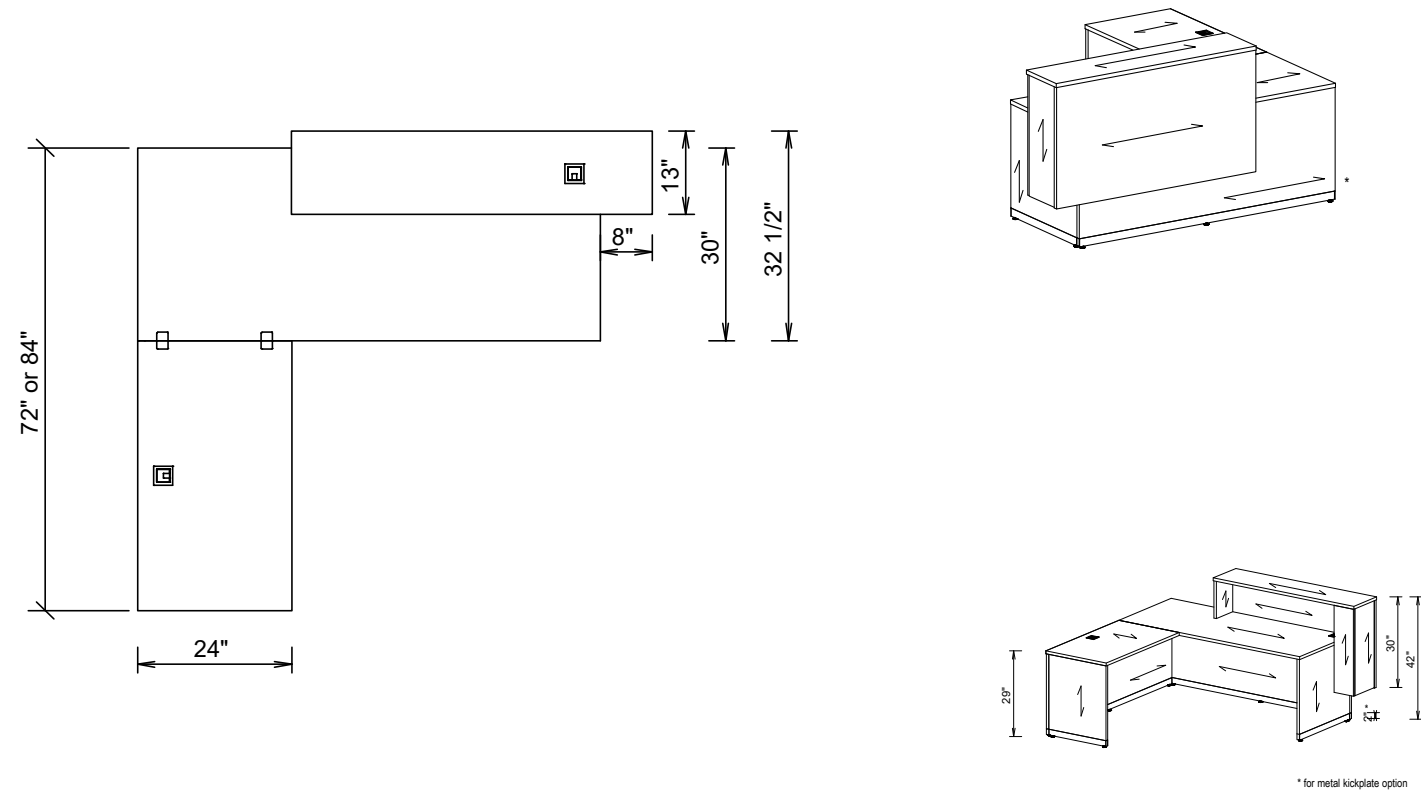

Aloha (72" & 84" Return) - Dimensions and Grain Direction