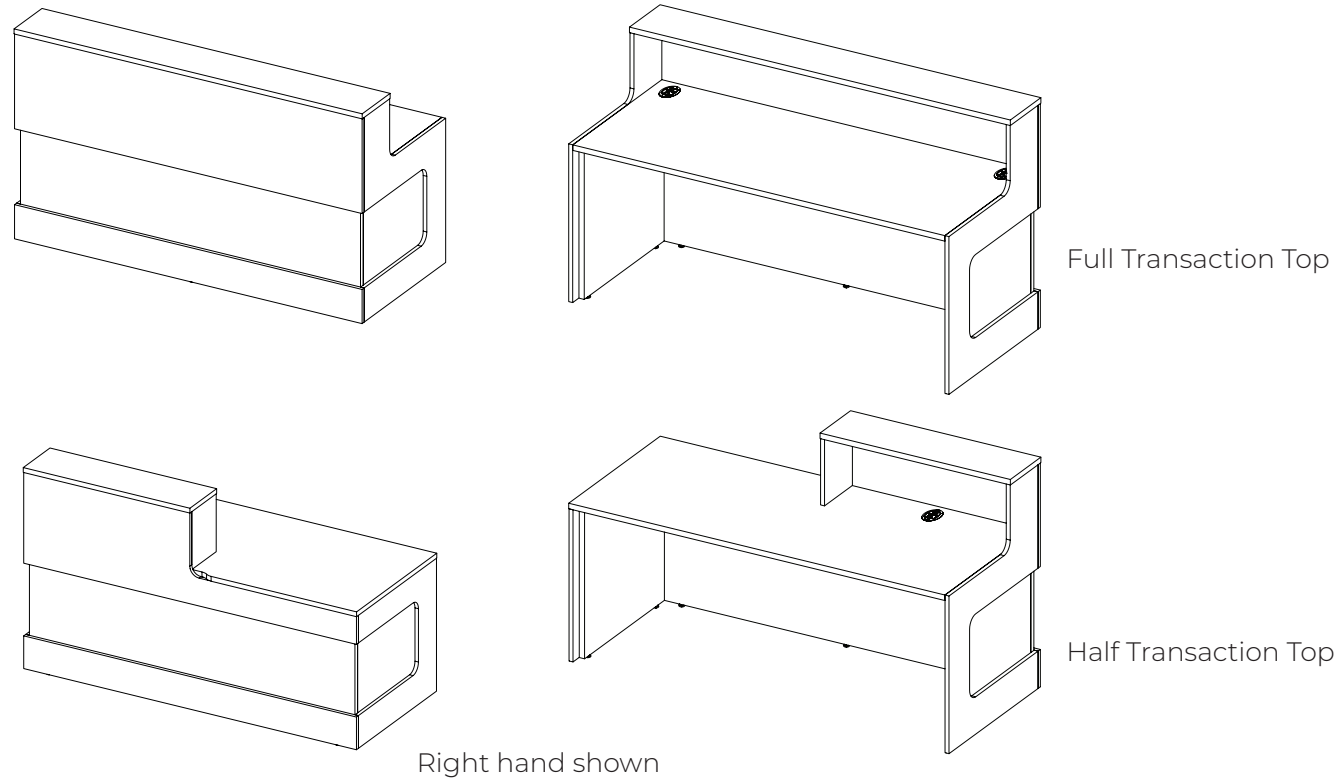

What's Included:

One (1) complete straight border reception desk with hardware and corresponding grommets

How to Specify:

Refer to laminate swatches for laminate selections

Notes:

Available with full or half Transaction top

Full transaction tops come with three (3) grommets. Half transaction tops come with two (2) grommets

Up to two laminate colors can be chosen - one for the outer border portion, transaction top and worksurface the other for the desk core inner border portion

Reception desk is sold as one unit including hardware, storage must be specified separately

Reception is shipped knocked down

Front half transaction is 36"W for 72"W reception, 48"W for 84"W reception, and 60"W for 96"W reception

Options:

Width: 72", 78", 84", 90", 96"

Depth: 30"

With full transaction or half transaction top

Laminate color for border shell and transaction top

Laminate color for desk core inner body and worksurface

Full Transaction Top

Code	Price	H	W	D
R2-S0TF-7230	$3776	42	72	30
R2-S0TF-7830	$3838	42	78	30
R2-S0TF-8430	$3960	42	84	30
R2-S0TF-9030	$4144	42	90	30
R2-S0TF-9630	$4266	42	96	30

Half Transaction Top

Code	Price	H	W	D
Left Hand				
R2-S0TH-7230-L	$3666	42	72	30
R2-S0TH-7830-L	$3728	42	78	30
R2-S0TH-8430-L	$3850	42	84	30
R2-S0TH-9030-L	$4034	42	90	30
R2-S0TH-9630-L	$4156	42	96	30
Right Hand				
R2-S0TH-7230-R	$3666	42	72	30
R2-S0TH-7830-R	$3728	42	78	30
R2-S0TH-8430-R	$3850	42	84	30
R2-S0TH-9030-R	$4034	42	90	30
R2-S0TH-9630-R	$4156	42	96	30