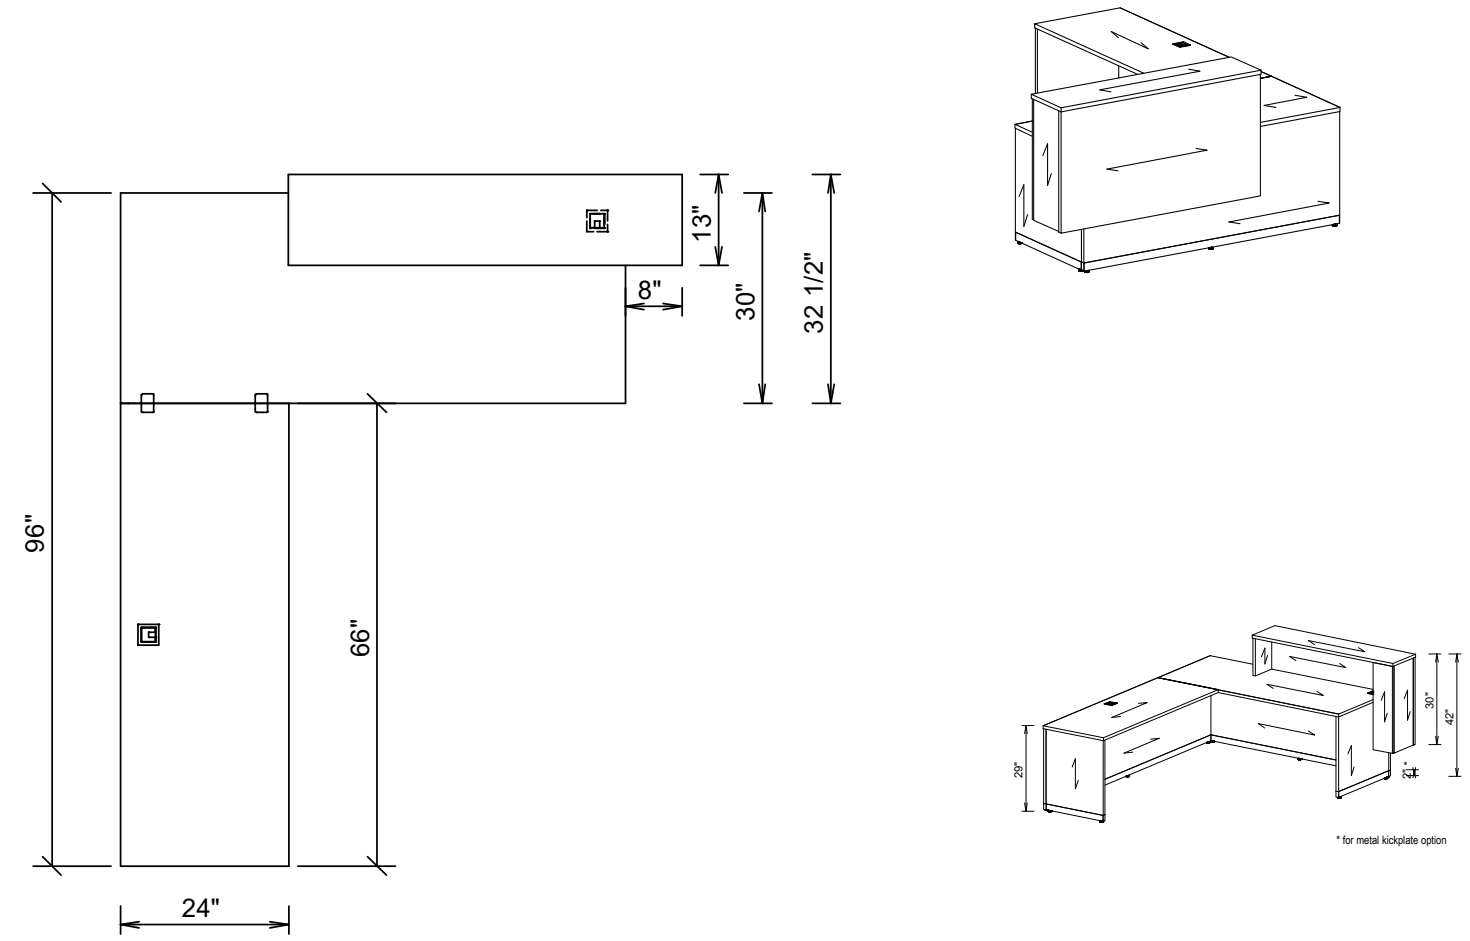

Aloha (96" Return) - Dimensions and Grain Direction