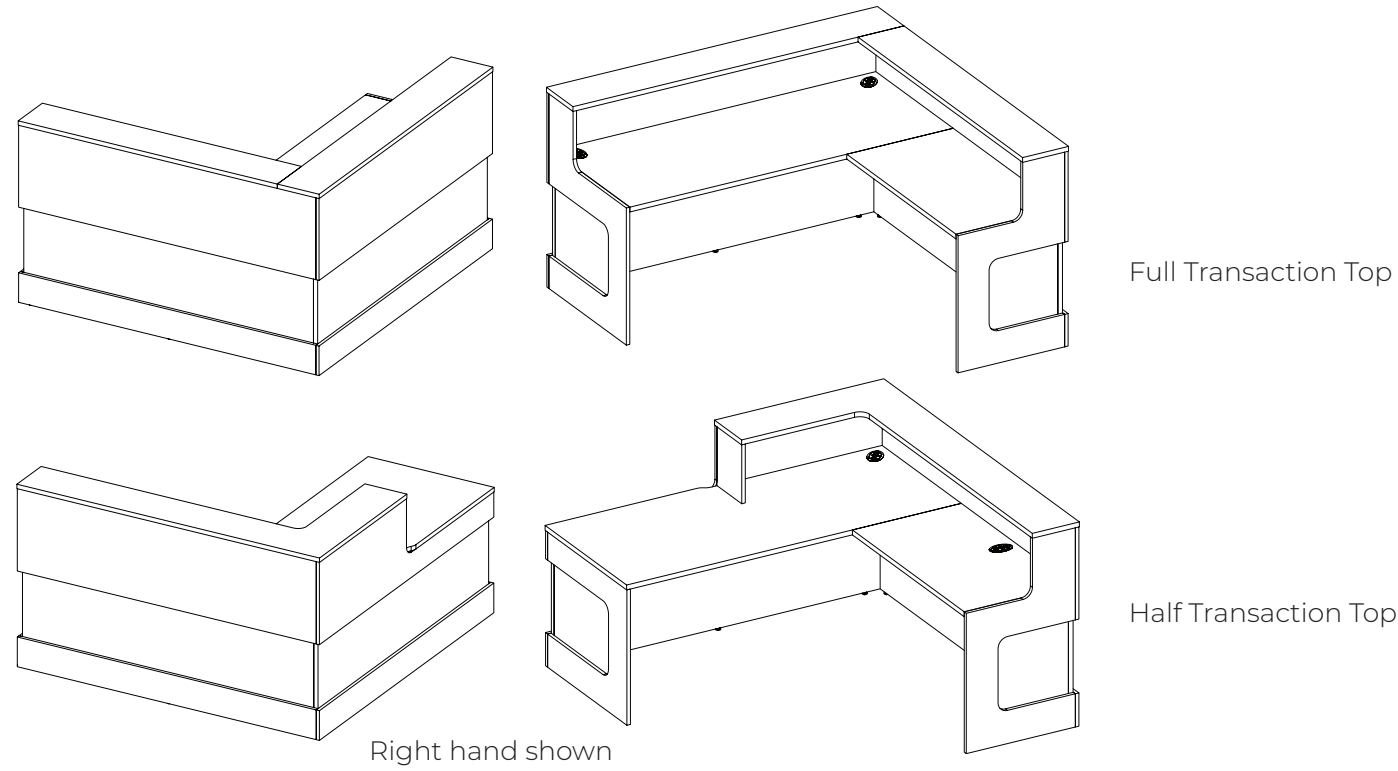

What's Included:

One (1) complete L-shape borderreception desk with hardware and corresponding grommets

How to Specify:

Refer to laminate swatches for laminate selections

Notes:

- Available with full or Half Transaction top
- Half Transaction top allows for parallel wheelchair access
- Full transaction tops come with three (3) grommets. Half transaction tops come with two (2) grommets
- Up to two laminate colors can be chosen - one for the outer border portion, transaction top and worksurface the other for the desk core inner border portion
- Reception desk is sold as one unit including hardware, storage must be specified separately
- Reception is shipped knocked down
- Front half transaction is 36"W for 72"W reception, 48"W for 84"W reception, and 60"W for 96"W reception

Options:

- Width: 72", 84", 96"
- Length: 72", 84, 96"
- Front worksurface depth: 30"
- Return worksurface depth: 24"
- With full transaction or Half Transaction top
- Laminate color for border shell and transaction top
- Laminate color for desk core inner body and worksurface

Full Transaction Top

Code	Price	H	W	D
Left Hand				
R2-L0TF-7272-A-L	$6163	42	72	72
R2-L0TF-7284-A-L	$6346	42	72	84
R2-L0TF-7296-A-L	$6774	42	72	96
R2-L0TF-8472-A-L	$6421	42	84	72
R2-L0TF-8484-A-L	$6744	42	84	84
R2-L0TF-8496-A-L	$7080	42	84	96
R2-L0TF-9672-A-L	$6810	42	96	72
R2-L0TF-9684-A-L	$7150	42	96	84
R2-L0TF-9696-A-L	$7508	42	96	96
Right Hand				
R2-L0TF-7272-A-R	$6163	42	72	72
R2-L0TF-7284-A-R	$6346	42	72	84
R2-L0TF-7296-A-R	$6774	42	72	96
R2-L0TF-8472-A-R	$6421	42	84	72
R2-L0TF-8484-A-R	$6744	42	84	84
R2-L0TF-8496-A-R	$7080	42	84	96
R2-L0TF-9672-A-R	$6810	42	96	72
R2-L0TF-9684-A-R	$7150	42	96	84
R2-L0TF-9696-A-R	$7508	42	96	96

Half Transaction Topw

Code	Price	H	W	D
Left Hand				
R2-L0TH-7272-A-L	$5943	42	72	72
R2-L0TH-7284-A-L	$6126	42	72	84
R2-L0TH-7296-A-L	$6554	42	72	96
R2-L0TH-8472-A-L	$6201	42	84	72
R2-L0TH-8484-A-L	$6524	42	84	84
R2-L0TH-8496-A-L	$6860	42	84	96
R2-L0TH-9672-A-L	$6590	42	96	72
R2-L0TH-9684-A-L	$6930	42	96	84
R2-L0TH-9696-A-L	$7288	42	96	96
Right Hand				
R2-L0TH-7272-A-R	$5943	42	72	72
R2-L0TH-7284-A-R	$6126	42	72	84
R2-L0TH-7296-A-R	$6554	42	72	96
R2-L0TH-8472-A-R	$6201	42	84	72
R2-L0TH-8484-A-R	$6524	43	84	84
R2-L0TH-8496-A-R	$6860	43	84	96
R2-L0TH-9672-A-R	$6590	42	96	72
R2-L0TH-9684-A-R	$6930	42	96	84
R2-L0TH-9696-A-R	$7288	42	96	96