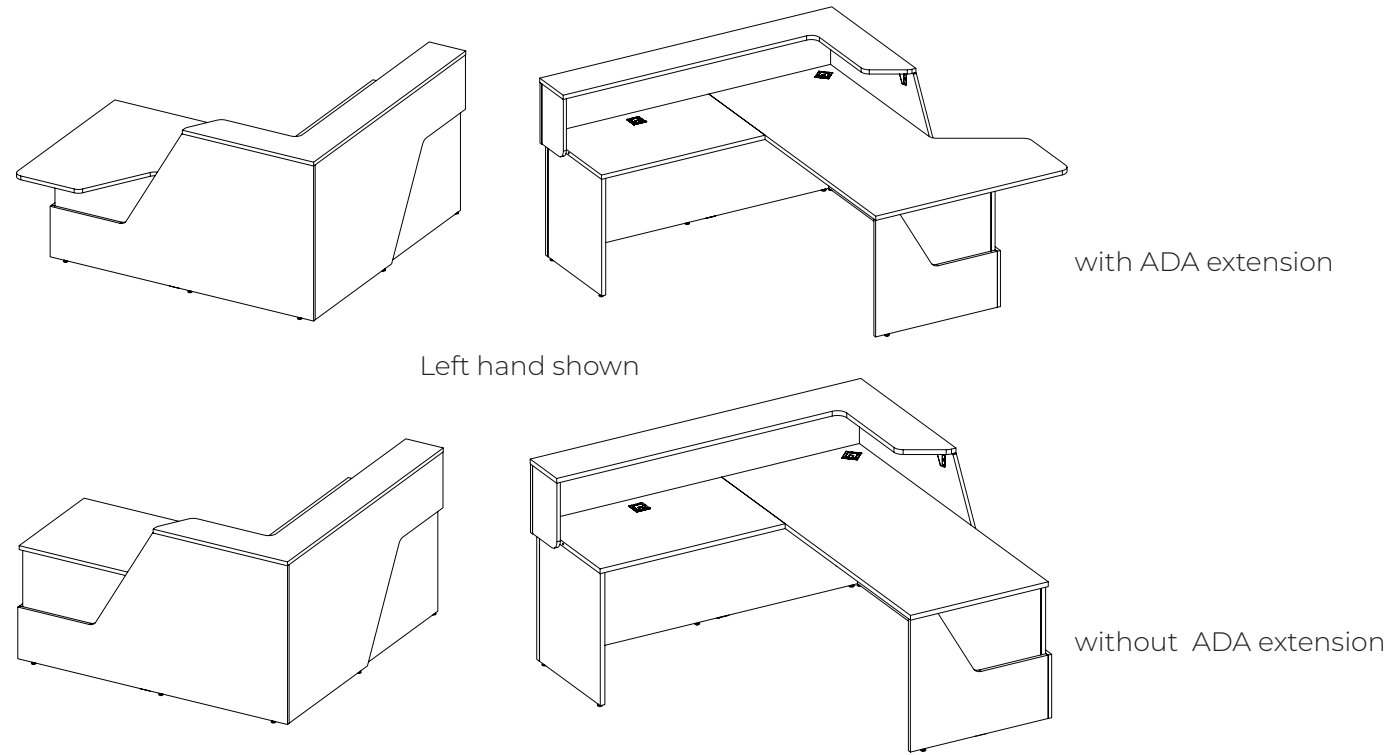

What's Included:

One (1) complete L-shape angled reception desk with hardware

How to Specify:

Refer to laminate swatches for laminate selections

Up to two laminate colors can be chosen - one for the angled portion and transaction top and the other for the desk core and worksurface

Notes:

Available with or without ADA extension

ADA transaction surface is 48"L by 29"W and protrudes 18"D off the main surface

L shape units come with two (2) grommets

Reception desk is sold as one unit including hardware, storage must be specified separately

Reception is shipped knocked down

User side will always have a partial transaction top to allow for ADA extension or open space for ADA parallel wheelchair access

Front transaction is 36"W for 72"W reception, 42"W for 84"W reception and 54"W for 96"W reception

Options:

Width: 72", 84", 96"

Length: 72", 84, 96"

Front worksurface depth: 30"

Return worksurface depth: 24"

With out without ADA extension

Laminate color for angled portion and transaction top

Laminate color for desk core and surface

With ADA extension

Code	Price	H	W	D
Left Hand				
R1-LATH-7272-A-L	$5586	43	72	72
R1-LATH-7284-A-L	$5768	42	72	84
R1-LATH-7296-A-L	$6196	42	72	84
R1-LATH-8472-A-L	$5843	42	84	72
R1-LATH-8484-A-L	$6167	42	84	84
R1-LATH-8496-A-L	$6502	42	84	96
R1-LATH-9672-A-L	$6233	42	96	72
R1-LATH-9684-A-L	$6573	42	96	84
R1-LATH-9696-A-L	$6930	42	96	96

Right Hand

R1-LATH-7272-A-R	$5586	43	72	72
R1-LATH-7284-A-R	$5768	42	72	84
R1-LATH-7296-A-R	$6196	42	72	84
R1-LATH-8472-A-R	$5843	42	84	72
R1-LATH-8484-A-R	$6167	42	84	84
R1-LATH-8496-A-R	$6502	42	84	96
R1-LATH-9672-A-R	$6233	42	96	72
R1-LATH-9684-A-R	$6573	42	96	84
R1-LATH-9696-A-R	$6930	42	96	96

Without ADA extension

Code	Price	H	W	D
Left Hand				
R1-LNTH-7272-A-L	$5503	43	72	72
R1-LNTH-7284-A-L	$5686	42	72	84
R1-LNTH-7296-A-L	$6114	42	72	84
R1-LNTH-8472-A-L	$5761	42	84	72
R1-LNTH-8484-A-L	$6084	42	84	84
R1-LNTH-8496-A-L	$6420	42	84	96
R1-LNTH-9672-A-L	$6150	42	96	72
R1-LNTH-9684-A-L	$6490	42	96	84
R1-LNTH-9696-A-L	$6848	42	96	96

Right Hand

R1-LNTH-7272-A-R	$5503	43	72	72
R1-LNTH-7284-A-R	$5686	42	72	84
R1-LNTH-7296-A-R	$6114	42	72	84
R1-LNTH-8472-A-R	$5761	42	84	72
R1-LNTH-8484-A-R	$6084	42	84	84
R1-LNTH-8496-A-R	$6420	42	84	96
R1-LNTH-9672-A-R	$6150	42	96	72
R1-LNTH-9684-A-R	$6490	42	96	84
R1-LNTH-9696-A-R	$6848	42	96	96