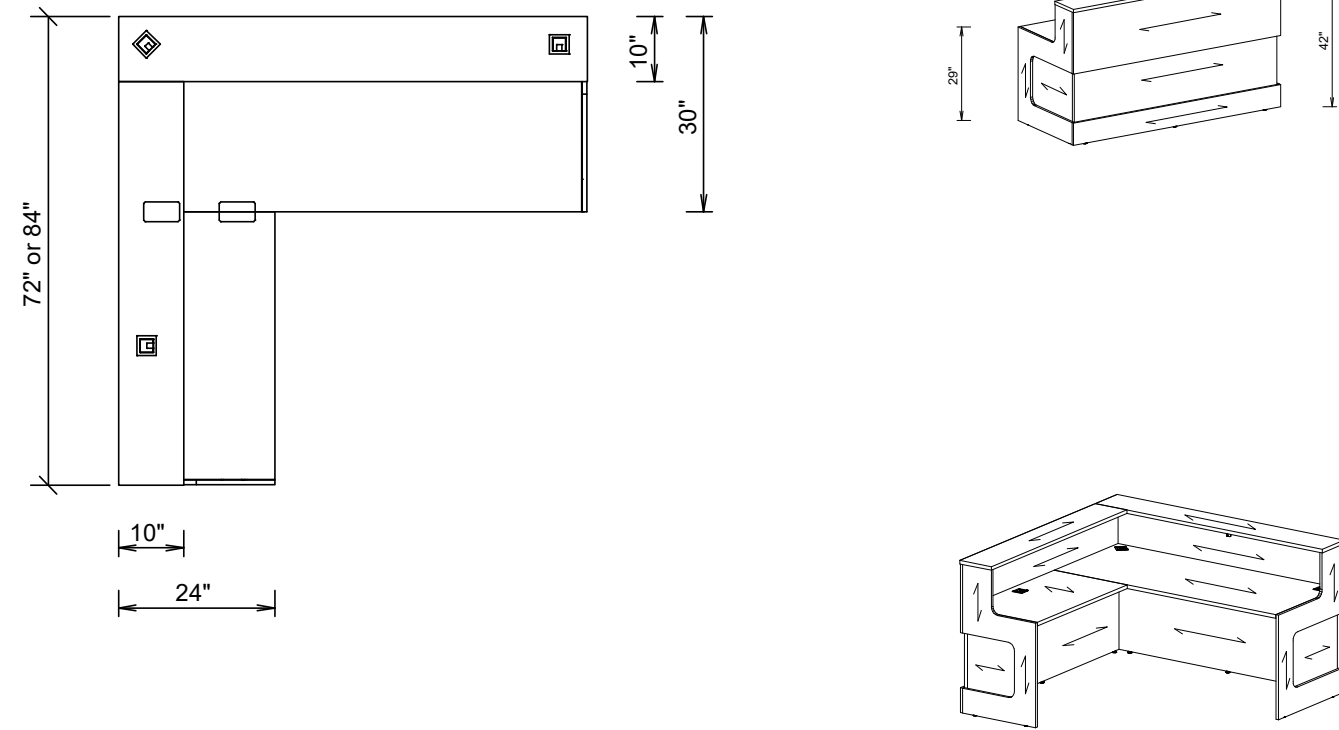

Maeva (72" & 84" Return) - Dimensions and Grain Direction