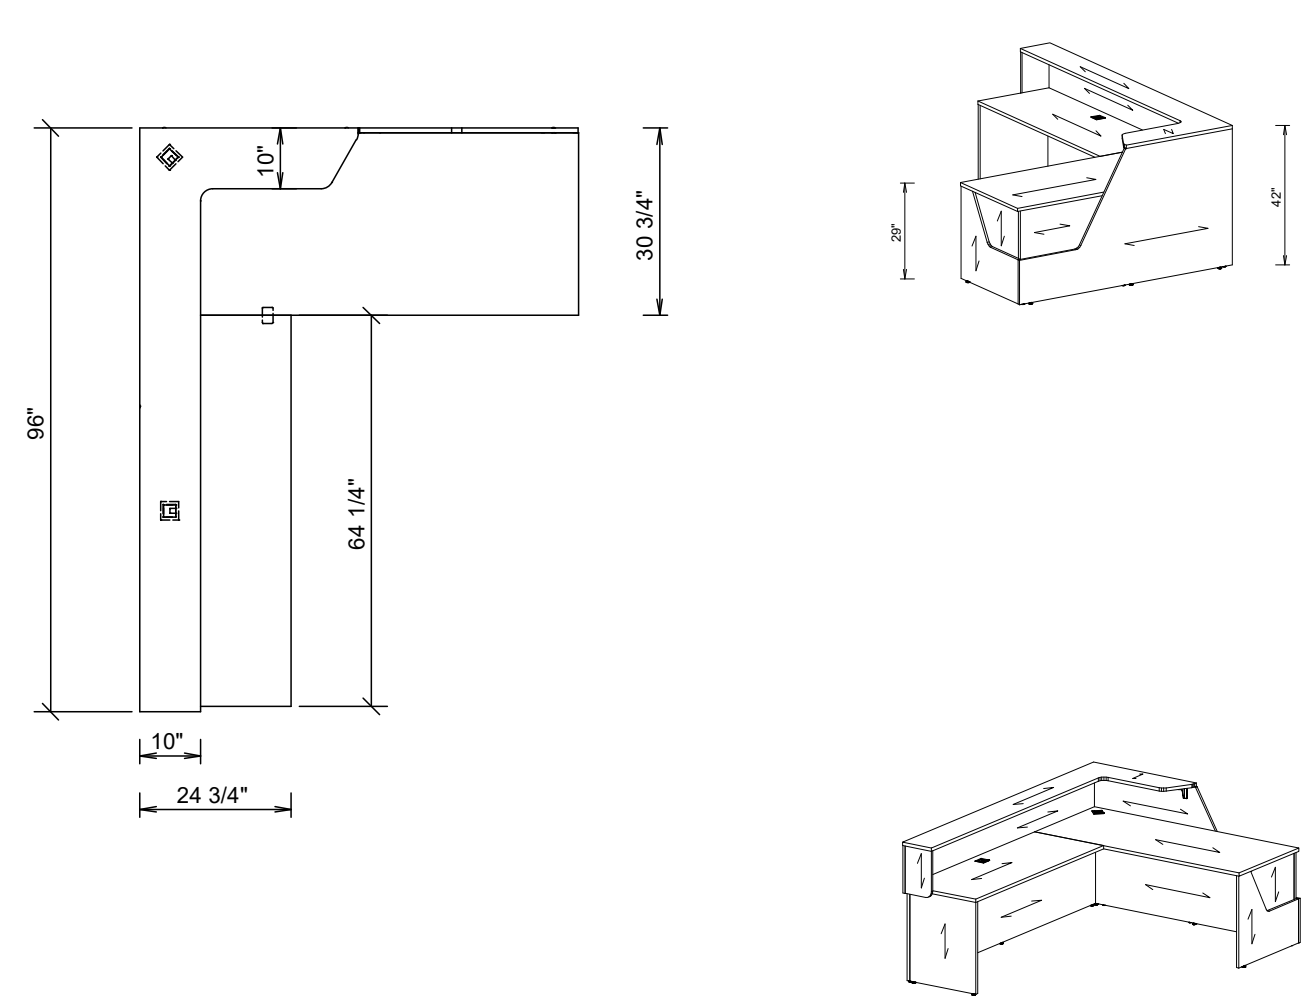

Aloha (72" & 84" Return) - Dimensions and Grain Direction

Aloha (96" Return) - Dimensions and Grain Direction

Maeva (72" & 84" Return) - Dimensions and Grain Direction

Maeva (96" Return) - Dimensions and Grain Direction

Karibu (72" & 84" Return) - Dimensions and Grain Direction

Karibu (96" Return) - Dimensions and Grain Direction

Left hand shown

without Metal Base

with Metal Base

What's Included:

One (1) complete straight waterfall reception desk with hardware and corresponding grommets