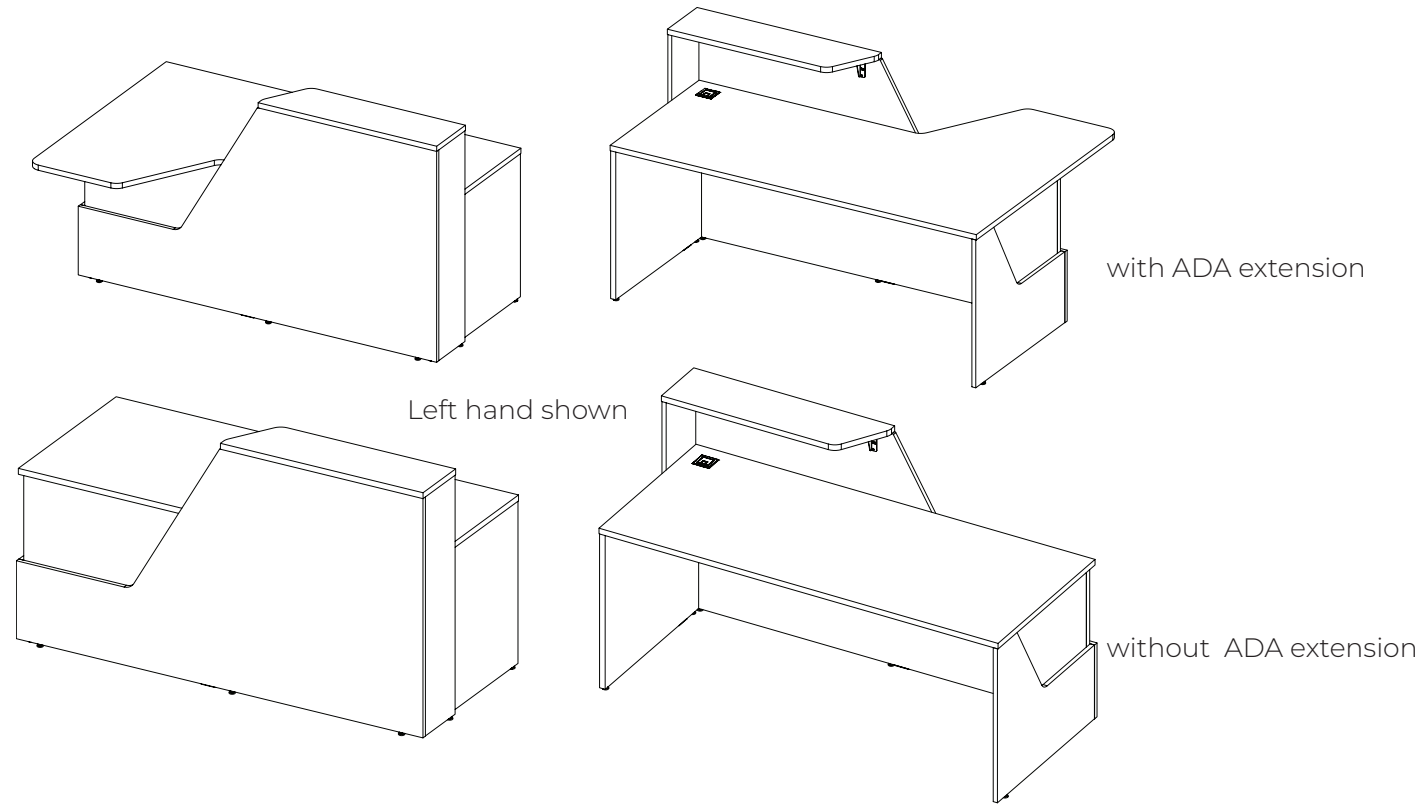

What's Included:

One (1) complete straight angled reception desk with hardware

How to Specify:

Refer to laminate swatches for laminate selections

Notes:

- Available with or without ADA
- ADA transaction surface is 48"L by 29"W and protrudes 18"D off the main surface
- Straight units come with one (1) grommet
- Up to two laminate colors can be chosen - one for the angled portion and transaction top and the other for the desk core and worksurface
- Reception desk is sold as one unit including hardware, storage must be specified separately
- Reception is shipped knocked down
- Front transaction is 36"W for 72"W reception, 42"W for 84"W reception and 54"W for 96"W reception

Options:

Width: 72", 84", 96"

Depth: 30"

With or without ADA extension

Laminate color for angled portion and transaction top

Laminate color for desk core and surface

With ADA extension

Code	Price	H	W	D
Left Hand				
R1-SATS-7230-L	$3446	42	72	30
R1-SATS-7830-L	$3508	42	78	30
R1-SATS-8430-L	$3630	42	84	30
R1-SATS-9030-L	$3814	42	90	30
R1-SATS-9630-L	$3936	42	96	30
Right Hand				
R1-SATS-7230-R	$3446	42	72	30
R1-SATS-7830-R	$3508	42	78	30
R1-SATS-8430-R	$3630	42	84	30
R1-SATS-9030-R	$3814	42	90	30
R1-SATS-9630-R	$3936	42	96	30

Without ADA extension

Code	Price	H	W	D
Left Hand				
R1-SNTS-7230-L	$3364	42	72	30
R1-SNTS-7830-L	$3425	42	78	30
R1-SNTS-8430-L	$3548	42	84	30
R1-SNTS-9030-L	$3731	42	90	30
R1-SNTS-9630-L	$3853	42	96	30
Right Hand				
R1-SNTS-7230-R	$3364	42	72	30
R1-SNTS-7830-R	$3425	42	78	30
R1-SNTS-8430-R	$3548	42	84	30
R1-SNTS-9030-R	$3731	42	90	30
R1-SNTS-9630-R	$3853	42	96	30