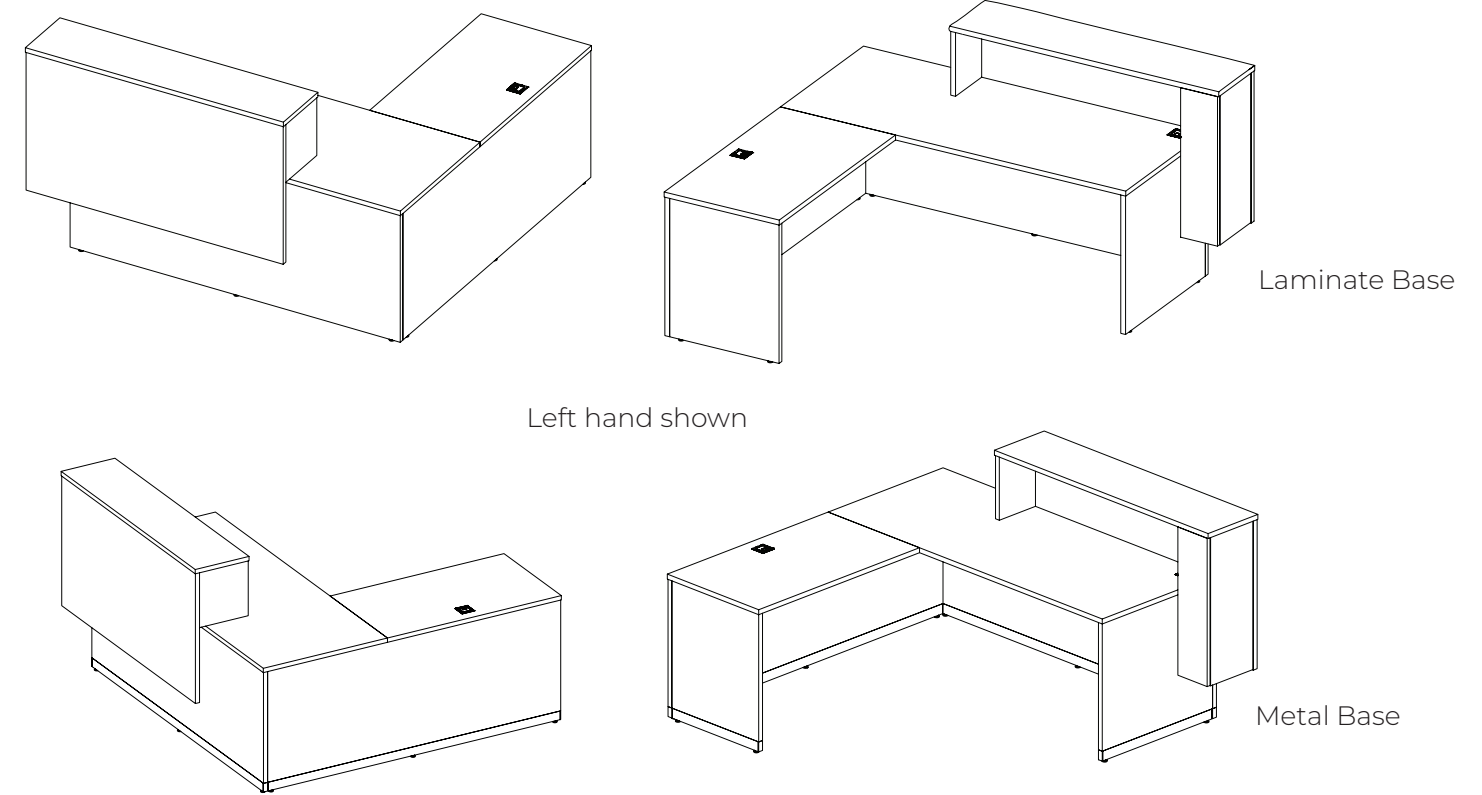

Metal Kickplate Base

Short Transaction Top

Code	Price	H	W	D
Left Hand				
R3-S0MW-S-7230-L	$4326	42	72	30
R3-S0MW-S-7830-L	$4388	42	78	30
R3-S0MW-S-8430-L	$4510	42	84	30
R3-S0MW-S-9030-L	$4694	42	90	30
R3-S0MW-S-9630-L	$4816	42	96	30
Right Hand				
R3-S0MW-S-7230-R	$4326	42	72	30
R3-S0MW-S-7830-R	$4388	42	78	30
R3-S0MW-S-8430-R	$4510	42	84	30
R3-S0MW-S-9030-R	$4694	42	90	30
R3-S0MW-S-9630-R	$4816	42	96	30

Long Transaction Top

Code	Price	H	W	D
Left Hand				
R3-S0MW-L-7230-L	$4436	42	72	30
R3-S0MW-L-7830-L	$4498	42	78	30
R3-S0MW-L-8430-L	$4620	42	84	30
R3-S0MW-L-9030-L	$4804	42	90	30
R3-S0MW-L-9630-L	$4926	42	96	30
Right Hand				
R3-S0MW-L-7230-R	$4436	42	72	30
R3-S0MW-L-7830-R	$4498	42	78	30
R3-S0MW-L-8430-R	$4620	42	84	30
R3-S0MW-L-9030-R	$4804	42	90	30
R3-S0MW-L-9630-R	$4926	42	96	30

What's Included:

One (1) complete L-shape waterfall reception desk with hardware and corresponding grommets

How to Specify:

Refer to laminate swatches for laminate selections

Refer to metal swatches for metal selections

Long or short transaction top can be chosen based on style preference

Options:

Width: 72", 84", 96"

Length: 72", 84", 96"

Front worksurface depth: 30"

Return worksurface depth: 24"

Transaction Top: 13" D

With or without metal kick plate

Laminate color for waterfall transaction top

Laminate color for desk core body and worksurface

Metal color for kick plate if chosen

Notes:

Includes (2) grommets

Up to two laminate colors can be chosen - one for the waterfall transaction portion and the other for the desk core and worksurface

Reception desk is sold as one unit including hardware, storage must be specified separately

Reception is shipped knocked down

Waterfall reception has a 8" overhang and is not accounted for in the width options