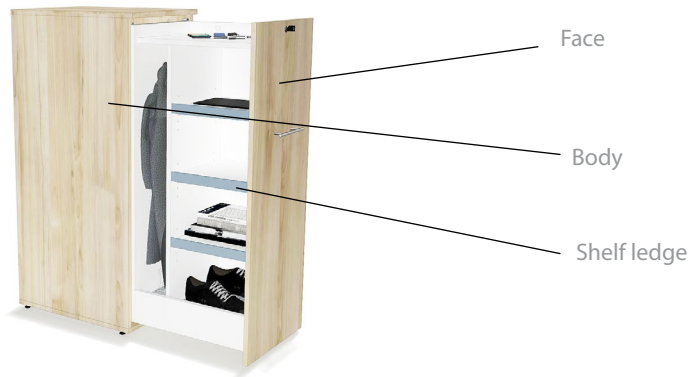

Order Date: _____ PO Number: _____

Dealer Name: _____ Tayco Quote Number: _____

Salesperson Name: _____ Project Name: _____

Shipping Method: _____ Matching Existing Finishes Order Number: _____

Tayco Installation: No / Yes IF YES - PLEASE SUBMIT INSTALLATION CHECKLIST Discount: _____

Requested Ship/Install Date: _____ Discount Approved by: _____

Telephone Number: _____ Email: _____

Were you referred? _____ Is this your first order with Tayco? _____ Referral made by (Name & Dealership): _____

Personal Tower

Laminates & Vinyl Trim

		L100 \ V100 congo	L102 \ V102 auburn	L103 \ V103 wheat	L132 \ V132 tuxedo	L133 \ V133 copa cabana	L141 \ V141 shiraz chery	L142 \ V142 prestige maple	L143 \ V143 bora bora	L155 \ V155 silver moon	L158 \ V158 fogo harbour	L168 \ V168 truffle	L160 \ V160 southwest	L161 \ V161 sable island	L163 \ V163 megantic	L162 \ V162 tofino	L121 \ V121 white	L164 \ V164 moonlight	L112 \ V112 silver	L167 \ V167 black	L154 \ V154 summer drops	
Personal Towers	Face																					
	Body																					

Each laminate comes with matching vinyl trim colour as shown below unless otherwise specified
Personal Tower interior is always white

Key Lock

Random	
Alike	
Master Key ($39 list) 8540-0074	QTY

Continue on next page