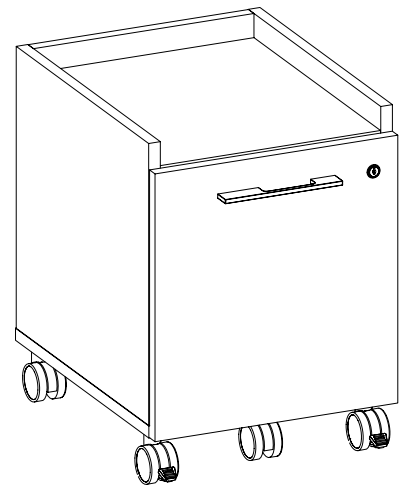

File

What's Included:

- Mobile Pedestal

How to Specify:

- Legs to be specified separately

Notes:

Options:

Widths: 16"

Depths: 19", 20"

Laminate

Paint Finish

Electrics

Code	Price	H	W	D	Volume	Weight
File						
H-FP0F-221620-M	1027	22	16	19	4.0	34
Box/File						
H-FPBF-271620-M	1092	27	16	19	4.0	34
Box Drawer/Open Bottom						
H-FPBO-271620-M	1085	27	16	20	4.0	34