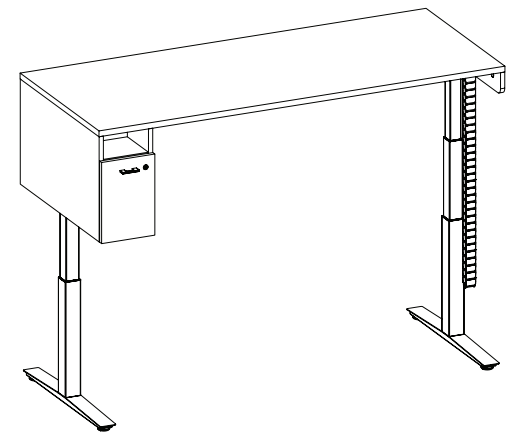

no Grommet

What's Included:

- Height Adjustable Table Base
- e-chain
- Worksurface
- Suspended storage

How to Specify:

LH storage or RH storage

Notes:

Options:

Widths: 60", 66", 72"

Depths: 24", 30"

Laminate

Paint Finish

Electrics

Code	Price	H	W	D	Volume	Weight
No Grommet						
H-HATN-B-6030-L	3133	26	60	30	4.0	132
H-HATN-B-6630-L	3156	26	66	30	5.0	136
H-HATN-B-7230-L	3174	26	72	30	6.0	140
H-HATN-B-6030-R	3133	26	60	30	4.0	132
H-HATN-B-6630-R	3156	26	66	30	5.0	136
H-HATN-B-7230-R	3174	26	72	30	6.0	140
w/ Grommet						
H-HATH-B-6030-L	3137	26	60	30	4.0	132
H-HATH-B-6630-L	3159	26	66	30	5.0	136
H-HATH-B-7230-L	3182	26	72	30	6.0	140
H-HATH-B-6030-R	3137	26	60	30	4.0	132
H-HATH-B-6630-R	3159	26	66	30	5.0	136
H-HATH-B-7230-R	3182	26	72	30	6.0	140