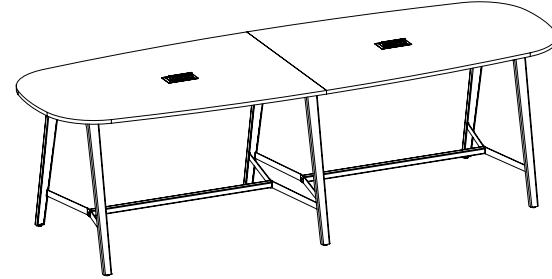

Halifax Pricebook January 2026 Tables

Tables

A-Leg

Super Ellipse Standing	8
Super Ellipse Seated	10
Super Ellipse Coffee	12
Rectangle Standing	14
Rectangle Seated	16
Rectangle Coffee	18
Rectangle Mobile	20
Video Standing	22
Video Seated	24
Square Seated	26
Square Coffee	27
Circle Seated	28
Circle Coffee	29
Squircle Seated	30
Squircle Coffee	31
Trilobe Seated	32
Trilobe Coffee	33

V-Leg

Super Ellipse Standing	34
Super Ellipse Seated	36
Super Ellipse Coffee	38
Rectangle Standing	40
Rectangle Seated	42
Rectangle Coffee	44
Video Standing	46
Video Seated	48
Square Seated	50
Square Coffee	51
Circle Seated	52
Circle Coffee	53
Squircle Seated	54
Squircle Coffee	55
Trilobe Seated	56
Trilobe Coffee	57

No Power

With Power

What's Included:

- 1" thick super ellipse top
- Sizes: 60"-96: 1-piece top, 4 A-legs with removable infill
- Sizes: 108"-144: 2-piece top, 6 A-legs with removable infill
- Reinforcement bar(s)
- Leg support structure
- Optional Electrics