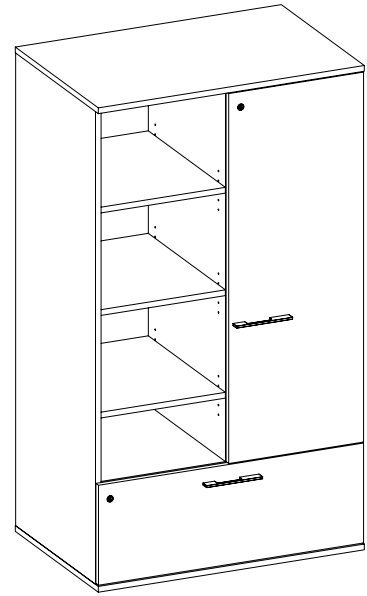

Combo Cabinet - Right w/Open Shelf/File Drawer