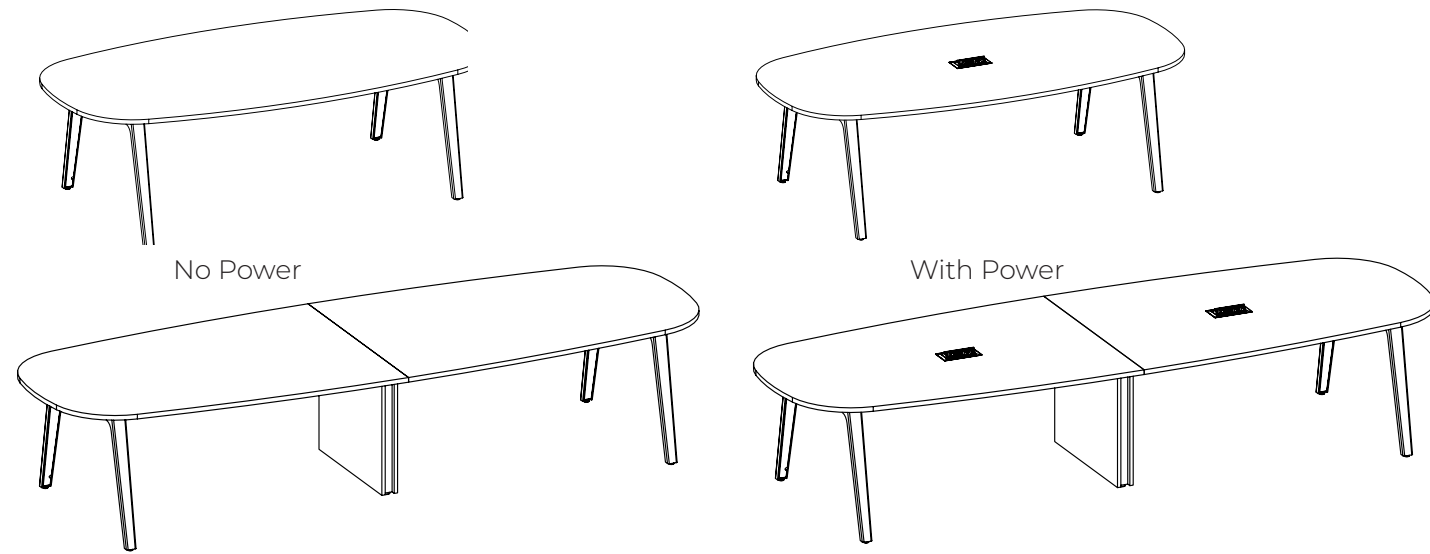

Table corners have 4" radius

Table legs come with adjustable glides up to 1/2"

A-leg has removable infill for wire management capabilities

One of the A-Legs will come with an infill with a small hole to run wires out the bottom

Reinforcement bars have wire management capabilities

Optional Electrics

In-surface power+USB module available, offered in silver finish

Optional side-mount USB module, offered in black finish

No Power

Code	Price	H	W	D	Vol.	Wt.
H-MEAN-427236	2829	42	72	36	7	104
H-MEAN-427242	3519	42	72	42	8	121
H-MEAN-427248	3730	42	72	48	10	138
H-MEAN-428436	2924	42	84	36	8	121
H-MEAN-428442	3625	42	84	42	10	141
H-MEAN-428448	3846	42	84	48	11	161
H-MEAN-429636	3092	42	96	36	10	138
H-MEAN-429642	3798	42	96	42	11	161
H-MEAN-429648	4026	42	96	48	13	184
H-MEAN-4210836	3710	42	108	36	11	156
H-MEAN-4210842	5887	42	108	42	13	181
H-MEAN-4210848	6132	42	108	48	14	207
H-MEAN-4212036	3895	42	120	36	12	173
H-MEAN-4212042	6103	42	120	42	14	202
H-MEAN-4212048	6350	42	120	48	16	230
H-MEAN-4213236	3985	42	132	36	13	190
H-MEAN-4213242	6225	42	132	42	15	222
H-MEAN-4213248	6471	42	132	48	18	253
H-MEAN-4214436	4077	42	144	36	14	207
H-MEAN-4214442	6400	42	144	42	17	242
H-MEAN-4214448	6627	42	144	48	19	276

What's Included:

- 1" thick super ellipse top
- Sizes: 60"-96: 1-piece top, 4 A-legs with removable infill
- Sizes: 108"-144: 2-piece top, 4 A-legs with removable infill and mid plinth
- Reinforcement bar(s)
- Optional Electrics
 - In-surface powered option comes with one grommet per table piece with 2 AC outlets, dual USB-A chargers, and a blank slot to add an optional HDMI, RJ11, or RJ45 (see [page 178](#) for more options)