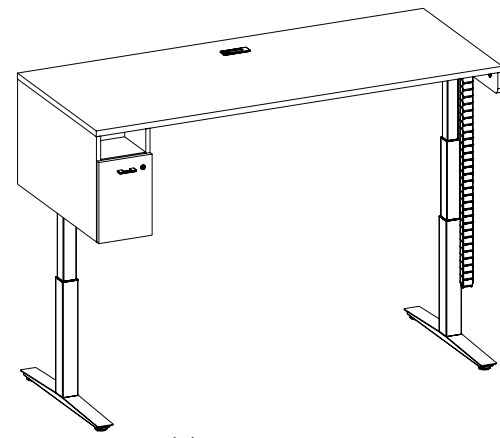

With Grommet

What's Included:

- Height Adjustable Table Base
- e-chain
- Worksurface
- Suspended storage

How to Specify:

LH storage or RH storage

Notes:

Options:

Widths: 60", 66", 72"

Depths: 24", 30"

Laminate

Paint Finish

Electrics

Code	Price	H	W	D	Volume	Weight
No Grommet						
H-HATN-B-6030-L	3133	26	60	30	4.0	132
H-HATN-B-6630-L	3156	26	66	30	5.0	136
H-HATN-B-7230-L	3174	26	72	30	6.0	140
H-HATN-B-6030-R	3133	26	60	30	4.0	132
H-HATN-B-6630-R	3156	26	66	30	5.0	136
H-HATN-B-7230-R	3174	26	72	30	6.0	140
w/ Grommet						
H-HATH-B-6030-L	3137	26	60	30	4.0	132
H-HATH-B-6630-L	3159	26	66	30	5.0	136
H-HATH-B-7230-L	3182	26	72	30	6.0	140
H-HATH-B-6030-R	3137	26	60	30	4.0	132
H-HATH-B-6630-R	3159	26	66	30	5.0	136
H-HATH-B-7230-R	3182	26	72	30	6.0	140