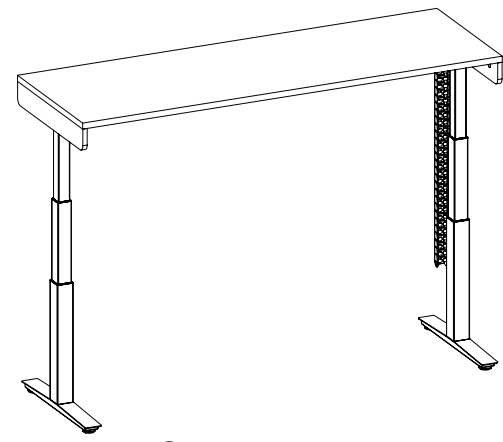

no Grommet

What's Included:

- Height Adjustable Table Base
- e-chain
- Worksurface

How to Specify:

Notes:

Options:

Widths: 60", 66", 72"

Depths: 24", 30"

Laminate

Paint Finish

Electrics

Code	Price	H	W	D	Volume	Weight
No Grommet						
H-HATN-A-6024	2298	26	60	24	3.0	128
H-HATN-A-6624	2321	26	66	24	4.0	132
H-HATN-A-7224	2336	26	72	24	5.0	136
H-HATN-A-6030	2382	26	60	30	4.0	132
H-HATN-A-6630	2407	26	66	30	5.0	136
H-HATN-A-7230	2429	26	72	30	6.0	140
w/ Grommet						
H-HATH-A-6024	2305	26	60	24	3.0	128
H-HATH-A-6624	2325	26	66	24	4.0	132
H-HATH-A-7224	2339	26	72	24	5.0	136
H-HATH-A-6030	2387	26	60	30	4.0	132
H-HATH-A-6630	2411	26	66	30	5.0	136
H-HATH-A-7230	2434	26	72	30	6.0	140