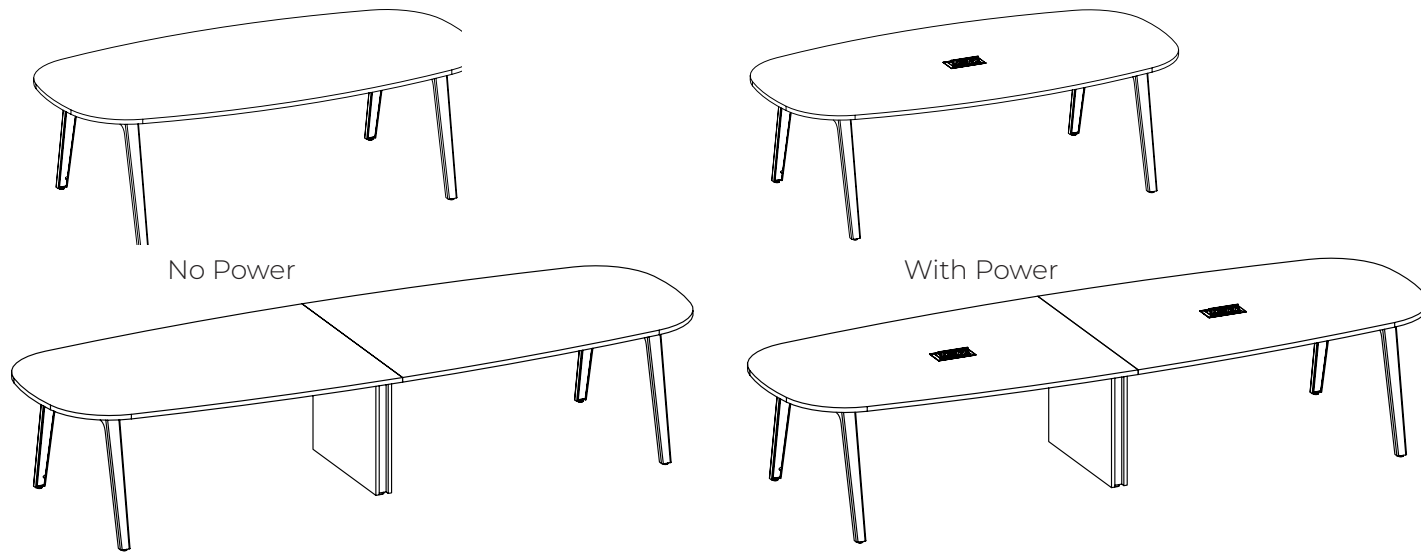

Table corners have 4" radius

Table legs come with adjustable glides up to 1/2"

A-leg has removable infill for wire management capabilities

One of the A-Legs will come with an infill with a small hole to run wires out the bottom

Reinforcement bars have wire management capabilities

Optional Electrics

In-surface power+USB module available, offered in silver finish

Optional side-mount USB module, offered in black finish

No Power

Code	Price	H	W	D	Vol.	Wt.
H-MEAN-427236	2342	42	72	36	7	104
H-MEAN-427242	2914	42	72	42	8	121
H-MEAN-427248	3090	42	72	48	10	138
H-MEAN-428436	2422	42	84	36	8	121
H-MEAN-428442	3003	42	84	42	10	141
H-MEAN-428448	3185	42	84	48	11	161
H-MEAN-429636	2561	42	96	36	10	138
H-MEAN-429642	3145	42	96	42	11	161
H-MEAN-429648	3335	42	96	48	13	184
H-MEAN-4210836	3073	42	108	36	11	156
H-MEAN-4210842	4875	42	108	42	13	181
H-MEAN-4210848	5079	42	108	48	14	207
H-MEAN-4212036	3225	42	120	36	12	173
H-MEAN-4212042	5055	42	120	42	14	202
H-MEAN-4212048	5259	42	120	48	16	230
H-MEAN-4213236	3301	42	132	36	13	190
H-MEAN-4213242	5156	42	132	42	15	222
H-MEAN-4213248	5359	42	132	48	18	253
H-MEAN-4214436	3376	42	144	36	14	207
H-MEAN-4214442	5301	42	144	42	17	242
H-MEAN-4214448	5489	42	144	48	19	276

What's Included:

- 1" thick super ellipse top
- Sizes: 60"-96: 1-piece top, 4 A-legs with removable infill
- Sizes: 108"-144: 2-piece top, 4 A-legs with removable infill and mid plinth
- Reinforcement bar(s)
- Optional Electrics
 - In-surface powered option comes with one grommet per table piece with 2 AC outlets, dual USB-A chargers, and a blank slot to add an optional HDMI, RJ11, or RJ45 (see [page 178](#) for more options)