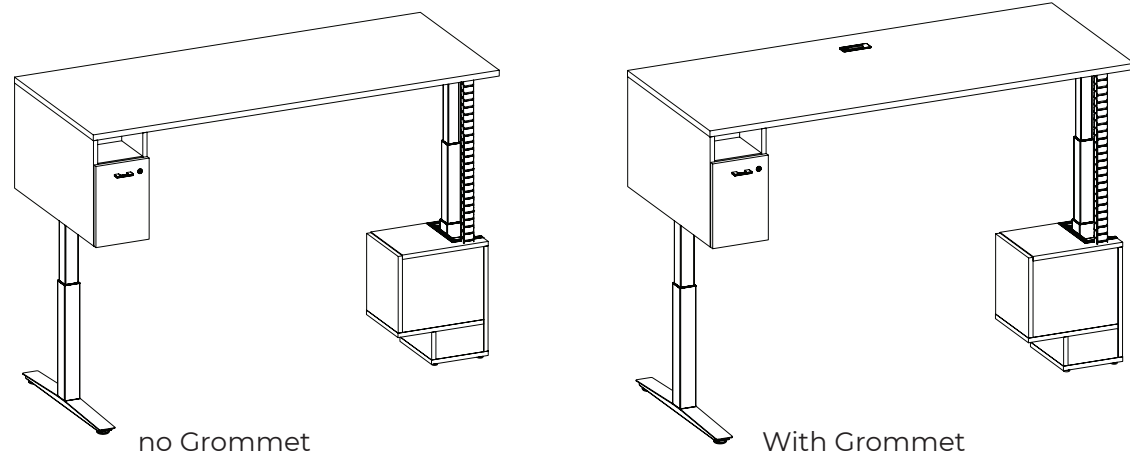

What's Included:

- Height Adjustable Table Base
- e-chain
- Worksurface
- Suspended storage
- Credenza Box

How to Specify:

Extension to the RH or Extension to the LH

Notes:

Options:

Widths: 60", 66", 72"

Depths: 24", 30"

Laminate

Paint Finish

Electrics

Code	Price	H	W	D	Volume	Weight
No Grommet						
H-HATN-D6-6030-L	3544	26	60	30	4.0	132
H-HATN-D6-6030-R	3544	26	60	30	4.0	132
H-HATN-D6-6630-L	3553	26	66	30	5.0	136
H-HATN-D6-6630-R	3553	26	66	30	5.0	136
H-HATN-D6-7230-L	3572	26	72	30	6.0	140
H-HATN-D6-7230-R	3572	26	72	30	6.0	140
H-HATN-D9-6030-L	3559	26	60	30	4.0	132
H-HATN-D9-6030-R	3559	26	60	30	4.0	132
H-HATN-D9-6630-L	3576	26	66	30	5.0	136
H-HATN-D9-6630-R	3576	26	66	30	5.0	136
H-HATN-D9-7230-L	3594	26	72	30	6.0	140
H-HATN-D9-7230-R	3594	26	72	30	6.0	140
w/ Grommet						
H-HATH-D6-6030-L	3559	26	60	30	4.0	132
H-HATH-D6-6630-L	3565	26	66	30	5.0	136
H-HATH-D6-7230-L	3584	26	72	30	6.0	140
H-HATH-D6-6030-R	3559	26	60	30	4.0	132
H-HATH-D6-6630-R	3565	26	66	30	5.0	136
H-HATH-D6-7230-R	3584	26	72	30	6.0	140
H-HATH-D9-6030-L	3572	26	60	30	4.0	132
H-HATH-D9-6630-L	3589	26	66	30	5.0	136
H-HATH-D9-7230-L	3610	26	72	30	6.0	140
H-HATH-D9-6030-R	3572	26	60	30	4.0	132
H-HATH-D9-6630-R	3589	26	66	30	5.0	136
H-HATH-D9-7230-R	3610	26	72	30	6.0	140