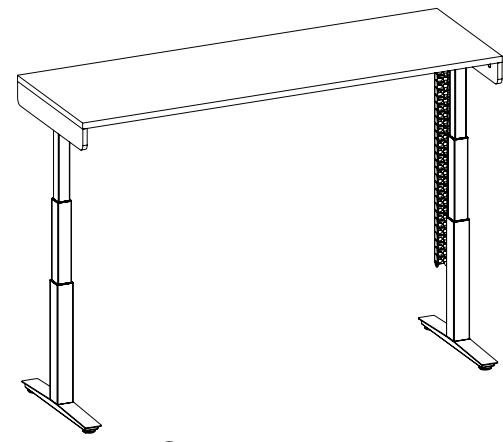

no Grommet

What's Included:

- Height Adjustable Table Base
- e-chain
- Worksurface

How to Specify:

Notes:

Options:

Widths: 60", 66", 72"

Depths: 24", 30"

Laminate

Paint Finish

Electrics

Code	Price	H	W	D	Volume	Weight
No Grommet						
H-HATN-A-6024	1903	26	60	24	3.0	128
H-HATN-A-6624	1922	26	66	24	4.0	132
H-HATN-A-7224	1935	26	72	24	5.0	136
H-HATN-A-6030	1973	26	60	30	4.0	132
H-HATN-A-6630	1993	26	66	30	5.0	136
H-HATN-A-7230	2011	26	72	30	6.0	140
w/ Grommet						
H-HATH-A-6024	1909	26	60	24	3.0	128
H-HATH-A-6624	1925	26	66	24	4.0	132
H-HATH-A-7224	1938	26	72	24	5.0	136
H-HATH-A-6030	1977	26	60	30	4.0	132
H-HATH-A-6630	1997	26	66	30	5.0	136
H-HATH-A-7230	2016	26	72	30	6.0	140