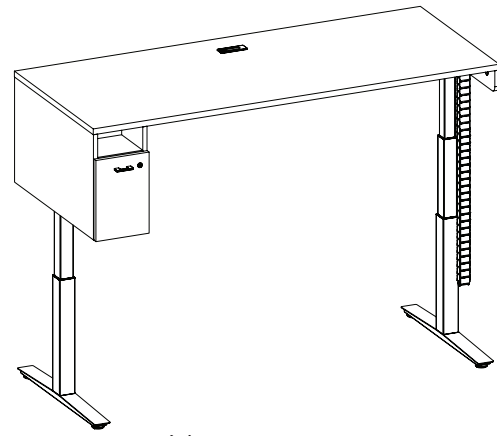

With Grommet

What's Included:

- Height Adjustable Table Base
- e-chain
- Worksurface
- Suspended storage

How to Specify:

LH storage or RH storage

Notes:

Options:

Widths: 60", 66", 72"

Depths: 24", 30"

Laminate

Paint Finish

Electrics

Code	Price	H	W	D	Volume	Weight
No Grommet						
H-HATN-B-6030-L	2594	26	60	30	4.0	132
H-HATN-B-6630-L	2613	26	66	30	5.0	136
H-HATN-B-7230-L	2629	26	72	30	6.0	140
H-HATN-B-6030-R	2594	26	60	30	4.0	132
H-HATN-B-6630-R	2613	26	66	30	5.0	136
H-HATN-B-7230-R	2629	26	72	30	6.0	140
w/ Grommet						
H-HATH-B-6030-L	2598	26	60	30	4.0	132
H-HATH-B-6630-L	2616	26	66	30	5.0	136
H-HATH-B-7230-L	2635	26	72	30	6.0	140
H-HATH-B-6030-R	2598	26	60	30	4.0	132
H-HATH-B-6630-R	2616	26	66	30	5.0	136
H-HATH-B-7230-R	2635	26	72	30	6.0	140