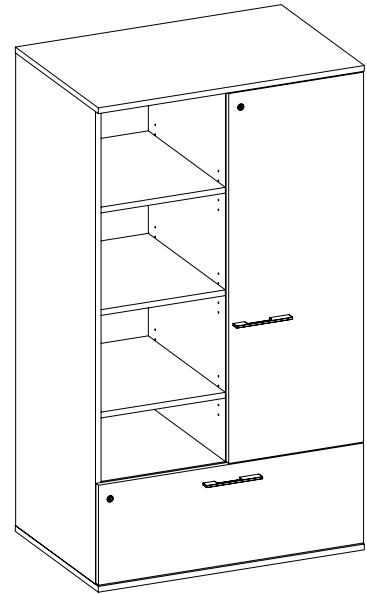

Combo Cabinet - Right w/Open Shelf/File Drawer