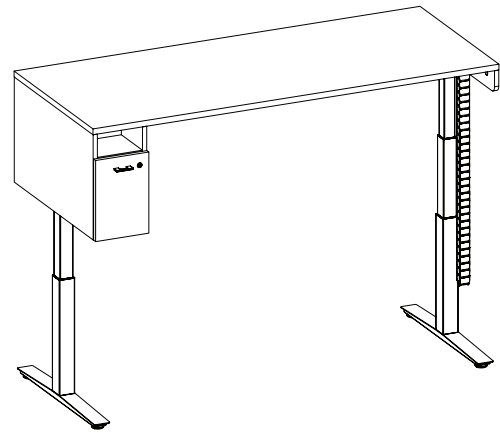

no Grommet

What's Included:

- Height Adjustable Table Base
- e-chain
- Worksurface
- Suspended storage

How to Specify:

LH storage or RH storage

Notes:

Options:

Widths: 60", 66", 72"

Depths: 24", 30"

Laminate

Paint Finish

Electrics

Code	Price	H	W	D	Volume	Weight
No Grommet						
H-HATN-B-6030-L	2594	26	60	30	4.0	132
H-HATN-B-6630-L	2613	26	66	30	5.0	136
H-HATN-B-7230-L	2629	26	72	30	6.0	140
H-HATN-B-6030-R	2594	26	60	30	4.0	132
H-HATN-B-6630-R	2613	26	66	30	5.0	136
H-HATN-B-7230-R	2629	26	72	30	6.0	140
w/ Grommet						
H-HATH-B-6030-L	2598	26	60	30	4.0	132
H-HATH-B-6630-L	2616	26	66	30	5.0	136
H-HATH-B-7230-L	2635	26	72	30	6.0	140
H-HATH-B-6030-R	2598	26	60	30	4.0	132
H-HATH-B-6630-R	2616	26	66	30	5.0	136
H-HATH-B-7230-R	2635	26	72	30	6.0	140