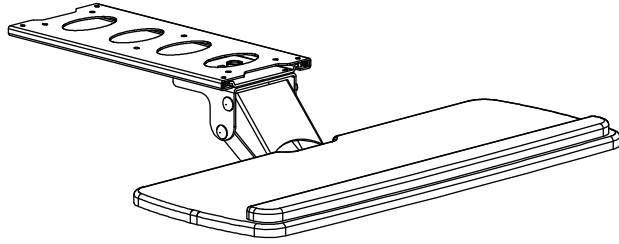

MOUNTING INSTRUCTIONS

► PARTS INCLUDED

- | | | |
|---|---|---|
|  |  |  |
| [A] x6 Screw M5x15mm | [B] x6 Washer 15x5.3x1.2mm | [C] x4 Bolt M5x12mm |
|  | | |
| [D] x6 Screw M5x20mm | | |

► Tools Needed (Not Included)

- | | | |
|---|---|---|
|  |  |  |
| Pencil | Drill | 5/64in. (2mm) Wood Drill |
|  | | |
| Phillips Screwdriver | | |

► PARTS INCLUDED

- | | | | |
|--|---|---|---|
|  |  |  |  |
| x1 | x1 | x1 | x1 |

► INSTALLATION

- | |
|---|
|  |
| M5x15 A |
|  |
| 15x5.3x1.2 B |
|  |
| M5x20 D |

▶ INSTALLATION

3

4

5

Telescopic Adjustment

6

Swivel and Tilt Adjustment