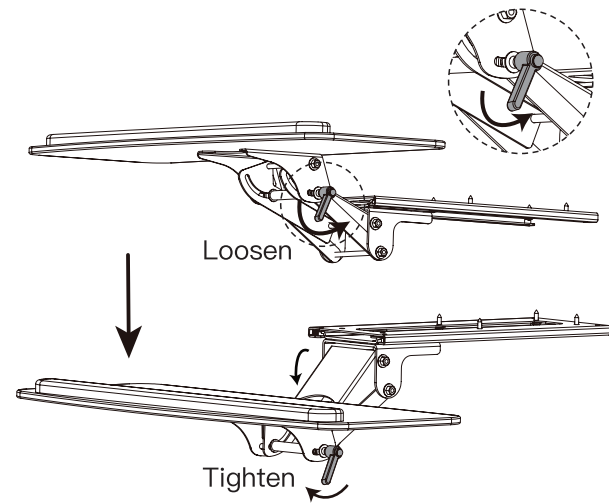

MOUNTING INSTRUCTIONS

► PARTS INCLUDED

- | | | |
|---|---|---|
|  |  |  |
| [A] x6 Screw M5x15mm | [B] x6 Washer 15x5.3x1.2mm | [C] x4 Bolt M5x12mm |
|  | | |
| [D] x6 Screw M5x20mm | | |

► Tools Needed (Not Included)

- | | | |
|---|---|---|
|  |  |  |
| Pencil | Drill | 5/64in. (2mm) Wood Drill |
|  | | |
| Phillips Screwdriver | | |

► PARTS INCLUDED

- | | | | |
|--|---|---|---|
|  |  |  |  |
| x1 | x1 | x1 | x1 |

► INSTALLATION

- | |
|---|
|  |
| M5x15 A |
|  |
| 15x5.3x1.2 B |
|  |
| M5x20 D |

▶ INSTALLATION

3

4

5

Telescopic Adjustment

6

Swivel and Tilt Adjustment