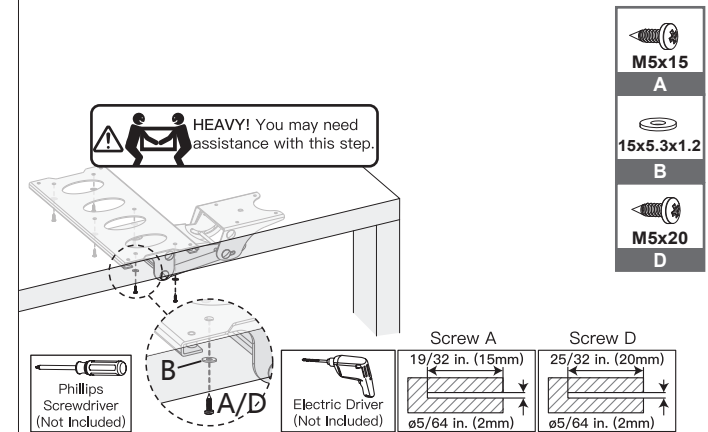

MOUNTING INSTRUCTIONS

► PARTS INCLUDED

- | | | |
|---|---|---|
|  |  |  |
| [A] x6 Screw M5x15mm | [B] x6 Washer 15x5.3x1.2mm | [C] x4 Bolt M5x12mm |
|  | | |
| [D] x6 Screw M5x20mm | | |

► Tools Needed (Not Included)

- | | | |
|---|---|---|
|  |  |  |
| Pencil | Drill | 5/64in. (2mm) Wood Drill |
|  | | |
| Phillips Screwdriver | | |

► PARTS INCLUDED

- | | | | |
|--|---|---|---|
|  |  |  |  |
| x1 | x1 | x1 | x1 |

► INSTALLATION

- | |
|---|
|  |
| M5x15 A |
|  |
| 15x5.3x1.2 B |
|  |
| M5x20 D |

▶ INSTALLATION

3

4

5

Telescopic Adjustment

6

Swivel and Tilt Adjustment