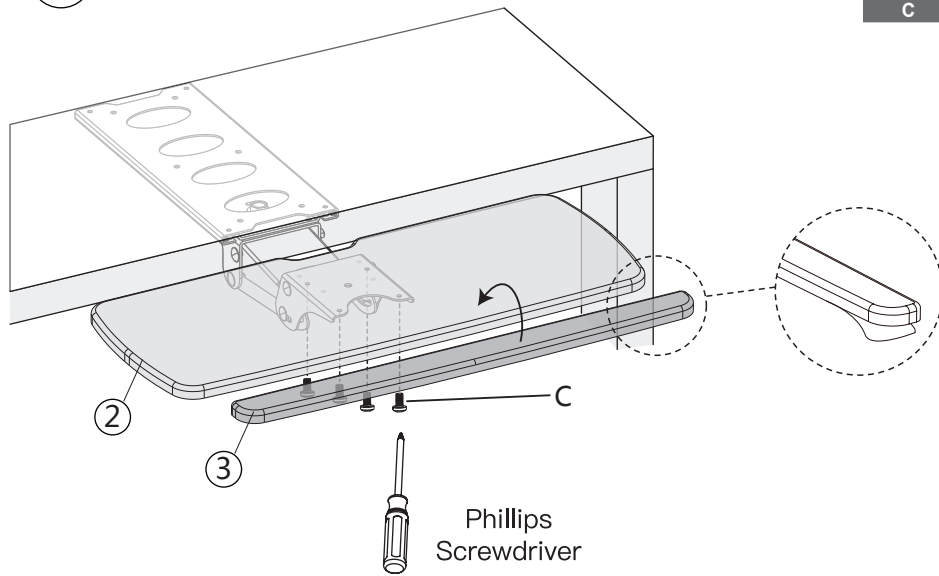

MOUNTING INSTRUCTIONS

► PARTS INCLUDED

- | | | |
|---|---|---|
|  |  |  |
| [A] x6 Screw M5x15mm | [B] x6 Washer 15x5.3x1.2mm | [C] x4 Bolt M5x12mm |
|  | | |
| [D] x6 Screw M5x20mm | | |

► Tools Needed (Not Included)

- | | | |
|---|---|---|
|  |  |  |
| Pencil | Drill | 5/64in. (2mm) Wood Drill |
|  | | |
| Phillips Screwdriver | | |

► PARTS INCLUDED

- | | | | |
|--|---|---|---|
|  |  |  |  |
| x1 | x1 | x1 | x1 |

► INSTALLATION

- | |
|---|
|  |
| M5x15 A |
|  |
| 15x5.3x1.2 B |
|  |
| M5x20 D |

▶ INSTALLATION

3

4

5

Telescopic Adjustment

6

Swivel and Tilt Adjustment