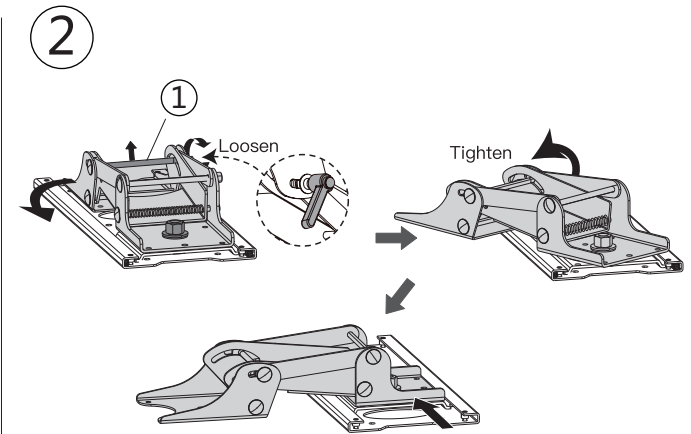

MOUNTING INSTRUCTIONS

► PARTS INCLUDED

- | | | |
|---|---|---|
|  |  |  |
| [A] x6 Screw M5x15mm | [B] x6 Washer 15x5.3x1.2mm | [C] x4 Bolt M5x12mm |
|  | | |
| [D] x6 Screw M5x20mm | | |

► Tools Needed (Not Included)

- | | | |
|---|---|---|
|  |  |  |
| Pencil | Drill | 5/64in. (2mm) Wood Drill |
|  | | |
| Phillips Screwdriver | | |

► PARTS INCLUDED

- | | | | |
|--|---|---|---|
|  |  |  |  |
| x1 | x1 | x1 | x1 |

► INSTALLATION

- | |
|---|
|  |
| M5x15 A |
|  |
| 15x5.3x1.2 B |
|  |
| M5x20 D |

▶ INSTALLATION

3

4

5

Telescopic Adjustment

6

Swivel and Tilt Adjustment