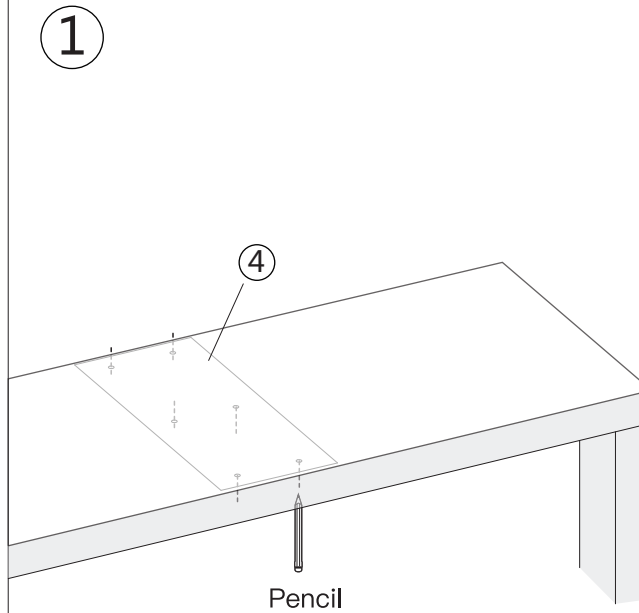

MOUNTING INSTRUCTIONS

► PARTS INCLUDED

- | | | |
|---|---|---|
|  |  |  |
| [A] x6 Screw M5x15mm | [B] x6 Washer 15x5.3x1.2mm | [C] x4 Bolt M5x12mm |
|  | | |
| [D] x6 Screw M5x20mm | | |

► Tools Needed (Not Included)

- | | | |
|---|---|---|
|  |  |  |
| Pencil | Drill | 5/64in. (2mm) Wood Drill |
|  | | |
| Phillips Screwdriver | | |

► PARTS INCLUDED

- | | | | |
|--|---|---|---|
|  |  |  |  |
| x1 | x1 | x1 | x1 |

► INSTALLATION

- | |
|---|
|  |
| M5x15 A |
|  |
| 15x5.3x1.2 B |
|  |
| M5x20 D |

▶ INSTALLATION

3

4

5

Telescopic Adjustment

6

Swivel and Tilt Adjustment