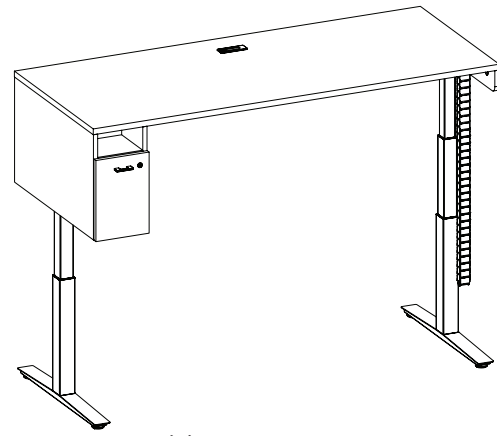

With Grommet

What's Included:

- Height Adjustable Table Base
- e-chain
- Worksurface
- Suspended storage

How to Specify:

LH storage or RH storage

Notes:

Options:

Widths: 60", 66", 72"

Depths: 24", 30"

Laminate

Paint Finish

Electrics

Code	Price	H	W	D	Volume	Weight
No Grommet						
H-HATN-B-6030-L	2594	26	60	30	4.0	132
H-HATN-B-6630-L	2613	26	66	30	5.0	136
H-HATN-B-7230-L	2629	26	72	30	6.0	140
H-HATN-B-6030-R	2594	26	60	30	4.0	132
H-HATN-B-6630-R	2613	26	66	30	5.0	136
H-HATN-B-7230-R	2629	26	72	30	6.0	140
w/ Grommet						
H-HATH-B-6030-L	2598	26	60	30	4.0	132
H-HATH-B-6630-L	2616	26	66	30	5.0	136
H-HATH-B-7230-L	2635	26	72	30	6.0	140
H-HATH-B-6030-R	2598	26	60	30	4.0	132
H-HATH-B-6630-R	2616	26	66	30	5.0	136
H-HATH-B-7230-R	2635	26	72	30	6.0	140