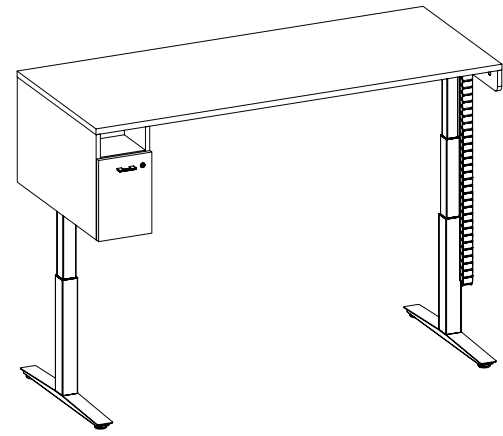

no Grommet

What's Included:

- Height Adjustable Table Base
- e-chain
- Worksurface
- Suspended storage

How to Specify:

LH storage or RH storage

Notes:

Options:

Widths: 60", 66", 72"

Depths: 24", 30"

Laminate

Paint Finish

Electrics

Code	Price	H	W	D	Volume	Weight
No Grommet						
H-HATN-B-6030-L	2594	26	60	30	4.0	132
H-HATN-B-6630-L	2613	26	66	30	5.0	136
H-HATN-B-7230-L	2629	26	72	30	6.0	140
H-HATN-B-6030-R	2594	26	60	30	4.0	132
H-HATN-B-6630-R	2613	26	66	30	5.0	136
H-HATN-B-7230-R	2629	26	72	30	6.0	140
w/ Grommet						
H-HATH-B-6030-L	2598	26	60	30	4.0	132
H-HATH-B-6630-L	2616	26	66	30	5.0	136
H-HATH-B-7230-L	2635	26	72	30	6.0	140
H-HATH-B-6030-R	2598	26	60	30	4.0	132
H-HATH-B-6630-R	2616	26	66	30	5.0	136
H-HATH-B-7230-R	2635	26	72	30	6.0	140