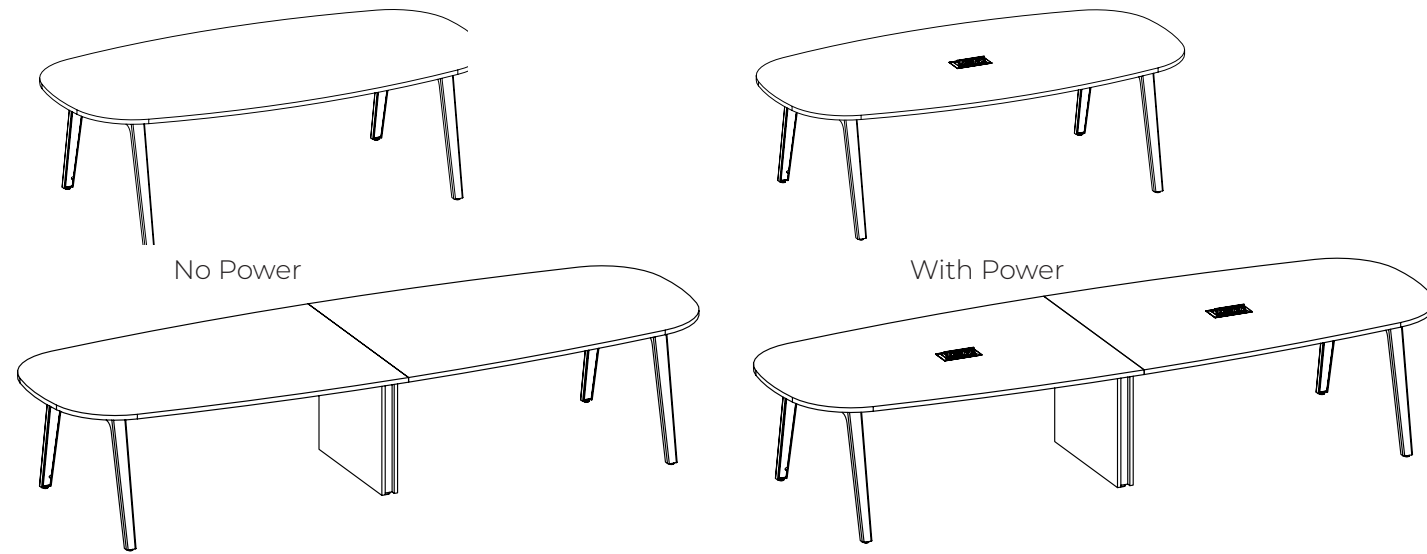

Table corners have 4" radius

Table legs come with adjustable glides up to 1/2"

A-leg has removable infill for wire management capabilities

One of the A-Legs will come with an infill with a small hole to run wires out the bottom

Reinforcement bars have wire management capabilities

Optional Electrics

In-surface power+USB module available, offered in silver finish

Optional side-mount USB module, offered in black finish

No Power

Code	Price	H	W	D	Vol.	Wt.
H-MEAN-427236	2342	42	72	36	7	104
H-MEAN-427242	2914	42	72	42	8	121
H-MEAN-427248	3090	42	72	48	10	138
H-MEAN-428436	2422	42	84	36	8	121
H-MEAN-428442	3003	42	84	42	10	141
H-MEAN-428448	3185	42	84	48	11	161
H-MEAN-429636	2561	42	96	36	10	138
H-MEAN-429642	3145	42	96	42	11	161
H-MEAN-429648	3335	42	96	48	13	184
H-MEAN-4210836	3073	42	108	36	11	156
H-MEAN-4210842	4875	42	108	42	13	181
H-MEAN-4210848	5079	42	108	48	14	207
H-MEAN-4212036	3225	42	120	36	12	173
H-MEAN-4212042	5055	42	120	42	14	202
H-MEAN-4212048	5259	42	120	48	16	230
H-MEAN-4213236	3301	42	132	36	13	190
H-MEAN-4213242	5156	42	132	42	15	222
H-MEAN-4213248	5359	42	132	48	18	253
H-MEAN-4214436	3376	42	144	36	14	207
H-MEAN-4214442	5301	42	144	42	17	242
H-MEAN-4214448	5489	42	144	48	19	276

What's Included:

- 1" thick super ellipse top
- Sizes: 60"-96: 1-piece top, 4 A-legs with removable infill
- Sizes: 108"-144: 2-piece top, 4 A-legs with removable infill and mid plinth
- Reinforcement bar(s)
- Optional Electrics
 - In-surface powered option comes with one grommet per table piece with 2 AC outlets, dual USB-A chargers, and a blank slot to add an optional HDMI, RJ11, or RJ45 (see [page 178](#) for more options)