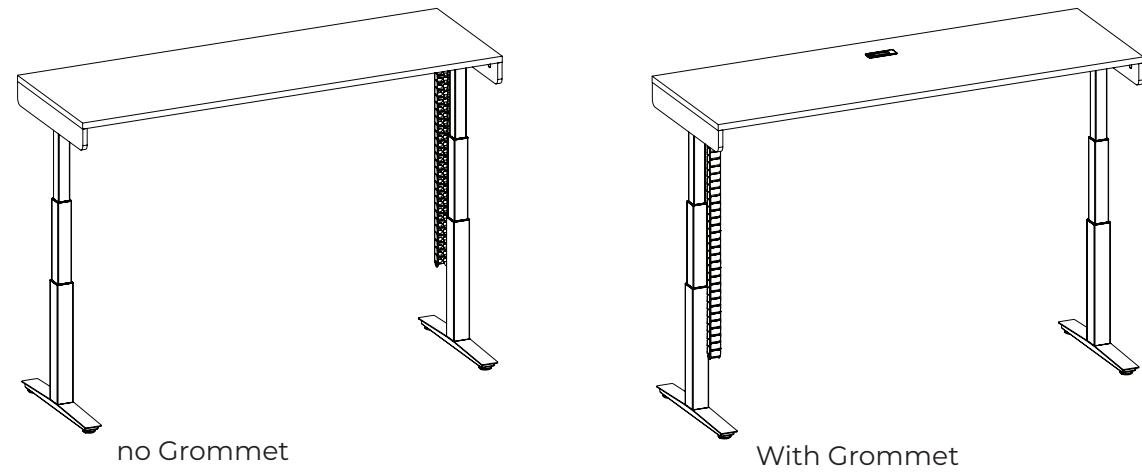

What's Included:

- Height Adjustable Table Base
- e-chain
- Worksurface

How to Specify:

Notes:

Options:

Widths: 60", 66", 72"

Depths: 24", 30"

Laminate

Paint Finish

Electrics

Code	Price	H	W	D	Volume	Weight
No Grommet						
H-HATN-A-6024	1903	26	60	24	3.0	128
H-HATN-A-6624	1922	26	66	24	4.0	132
H-HATN-A-7224	1935	26	72	24	5.0	136
H-HATN-A-6030	1973	26	60	30	4.0	132
H-HATN-A-6630	1993	26	66	30	5.0	136
H-HATN-A-7230	2011	26	72	30	6.0	140
w/ Grommet						
H-HATH-A-6024	1909	26	60	24	3.0	128
H-HATH-A-6624	1925	26	66	24	4.0	132
H-HATH-A-7224	1938	26	72	24	5.0	136
H-HATH-A-6030	1977	26	60	30	4.0	132
H-HATH-A-6630	1997	26	66	30	5.0	136
H-HATH-A-7230	2016	26	72	30	6.0	140