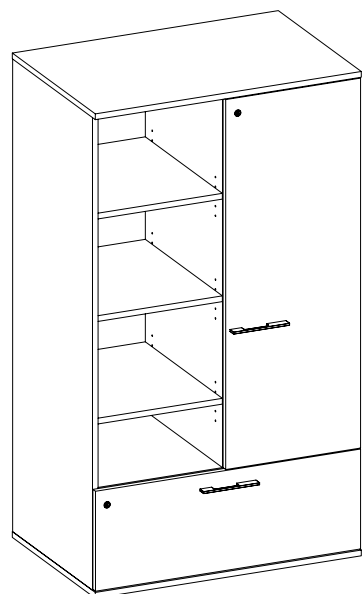

Combo Cabinet - Right
w/Open Shelf/File Drawer