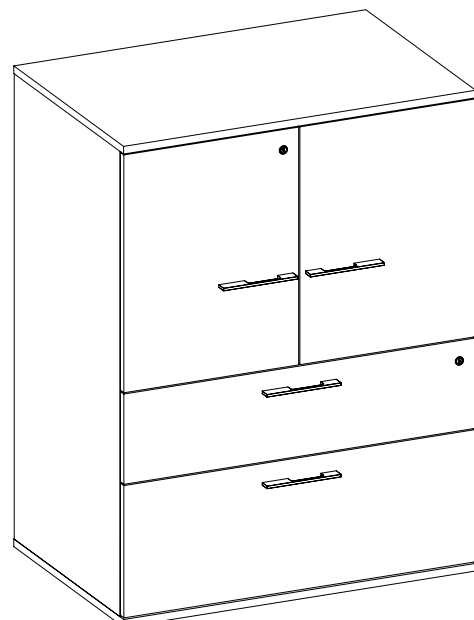

Combo Cabinet w/ double door

What's Included:

- Combo Cabinet

How to Specify:

Legs to be specified separately

Notes:

Options:

Widths: 18", 24", 30", 36", 42"

Depths: 19", 24"

Laminate

Paint Finish

Electrics

Code	Price	H	W	D	Volume	Weight
Single door						
H-FCSL-531819-L	1467	53	18	19	13.0	95
H-FCSL-531819-R	1467	53	18	19	13.0	95
H-FCSL-531824-L	1544	53	18	24	13.0	99
H-FCSL-531824-R	1544	53	18	24	13.0	99
H-FCSL-691819-L	1659	69	18	19	17.0	122
H-FCSL-691819-R	1659	69	18	19	17.0	122
H-FCSL-691824-L	1714	69	18	24	17.0	130
H-FCSL-691824-R	1714	69	18	24	17.0	130
Double Door						
H-FCSL-532419	1832	53	24	19	13.0	102
H-FCSL-533019	1946	53	30	19	16.0	127
H-FCSL-533619	2066	53	36	19	19.0	153
H-FCSL-534219	2178	53	36	24	22.0	178
H-FCSL-532424	1916	53	24	19	15.0	122
H-FCSL-533024	2042	53	30	24	19.0	153
H-FCSL-533624	2169	53	36	24	23.0	183
H-FCSL-534224	2283	53	42	24	27.0	214
H-FCSL-692419	2010	69	24	19	17.0	132
H-FCSL-693019	2142	69	30	19	21.0	166
H-FCSL-693619	2229	69	36	19	25.0	199
H-FCSL-694219	2342	69	42	19	29.0	232
H-FCSL-692424	2122	69	24	24	20.0	159
H-FCSL-693024	2269	69	30	24	25.0	199
H-FCSL-693624	2416	69	36	24	30.0	238
H-FCSL-694224	2529	69	42	19	35.0	278