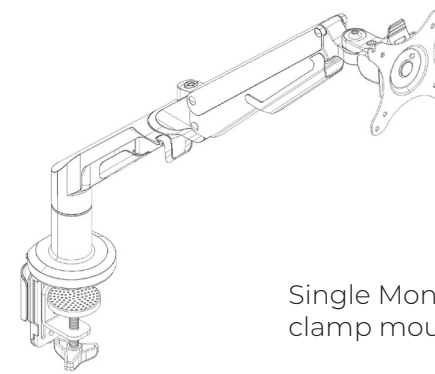

Halifax LED Light 30"(1) with transformer, Wire manager, Mounting Plate and hardware

Halifax LED Light 30"(2) with transformer, Wire manager, Mounting Plate and hardware

What's Included:

- LED Tasklight
- Transformer
- Mounting Plate
- Mounting Hardware

How to Specify:

3666 fits under overheads between 36"-66"W
7284 fits under overheads between 72-84"W

Options:

Available in Silver only

Notes:

7284 consists of two 30" lights
Hardware includes screws for wood overhead and magnets for metal overheads

Code	Price
Tasklight	
V-ELU-3666	398
V-ELU-7284	738

What's Included:

One monitor arm and installation hardware for both clamp and grommet mount

How to Specify:

- Specify type

Notes:

Available in silver and black
Single Monitor Arm
• Screen Size - 17"-36"
• Load Capacity - 6.6-26.4lbs/3-12kg
• Tilt Range - -90 degrees - -15 degrees
Dual Monitor Arm
• Screen Size - 17"-32"
• Load Capacity - 4.4-19.8lbs/2-9kg
• Tilt Range - -90 degrees - -15 degrees

Dimensions:

Vesa: 75x75 and 100x100

Code	Price
Monitor Arm - Single Mount	
V-AFMA-01	353
Monitor Arm - Double Mount	
V-AFMA-02	589