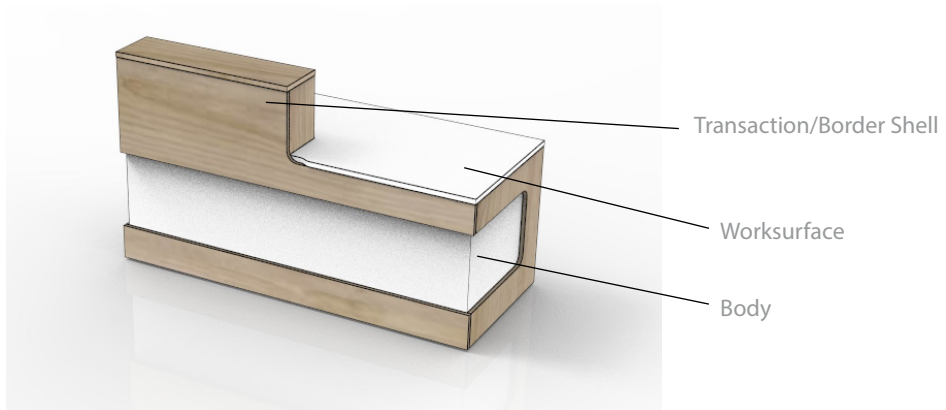

Referral made by (Name & Dealership): _____

Aloha

Karibu

Continue on next page

Maeva

Each laminate comes with matching vinyl trim colour as shown below unless otherwise specified

Laminates & Vinyl Trim		Laminate / Vinyl Trim Options																							
		L100 \ V100 congo	L102 \ V102 auburn	L103 \ V103 wheat	L132 \ V132 tuxedo	L133 \ V133 copa cabana	L141 \ V141 shiraz cherry	L142 \ V142 prestige maple	L143 \ V143 bora bora	L155 \ V155 acacia	L165 \ V165 silver moon	L158 \ V158 fogo harbour	L168 \ V168 truffle	L160 \ V160 southwester	L161 \ V161 sable island	L162 \ V162 tofino	L163 \ V163 megantic	L121 \ V121 white	L164 \ V164 moonlight	L112 \ V112 silver	L167 \ V167 black	L154 \ V154* summer drops			
Pedestal / Lateral	Face																								
	Body																								
Aloha	Transaction waterfall																					X	X	X	X
	Body / worksurface																								
Karibu	Transaction / angled shell																								
	Body / worksurface																								
Maeva	Transaction / border shell																								
	Body / worksurface																								