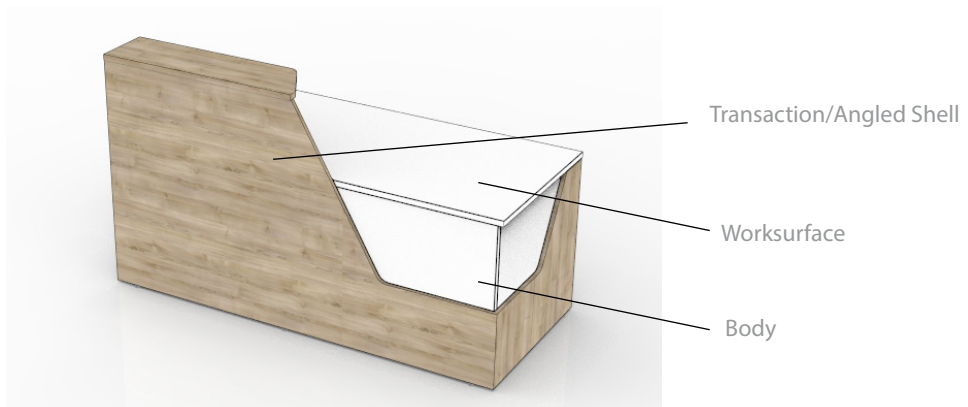

Referral made by (Name & Dealership): _____

Aloha

Karibu

Continue on next page

Maeva

Each laminate comes with matching vinyl trim colour as shown below unless otherwise specified

Laminates & Vinyl Trim		Laminate / Vinyl Trim Options																							
		L100 \ V100 congo	L102 \ V102 auburn	L103 \ V103 wheat	L132 \ V132 tuxedo	L133 \ V133 copa cabana	L141 \ V141 shiraz cherry	L142 \ V142 prestige maple	L143 \ V143 bora bora	L155 \ V155 acacia	L165 \ V165 silver moon	L158 \ V158 fogo harbour	L168 \ V168 truffle	L160 \ V160 southwester	L161 \ V161 sable island	L162 \ V162 tofino	L163 \ V163 megantic	L121 \ V121 white	L164 \ V164 moonlight	L112 \ V112 silver	L167 \ V167 black	L154 \ V154* summer drops			
Pedestal / Lateral	Face																								
	Body																								
Aloha	Transaction waterfall																					X	X	X	X
	Body / worksurface																								
Karibu	Transaction / angled shell																								
	Body / worksurface																								
Maeva	Transaction / border shell																								
	Body / worksurface																								