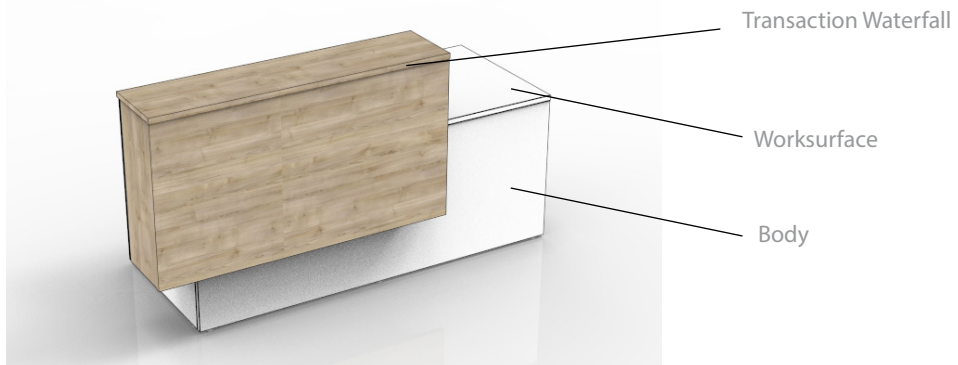

Referral made by (Name & Dealership): _____

Aloha

Karibu

Continue on next page

Maeva

Each laminate comes with matching vinyl trim colour as shown below unless otherwise specified

Laminates & Vinyl Trim		Laminate / Vinyl Trim Options																							
		L100 \ V100 congo	L102 \ V102 auburn	L103 \ V103 wheat	L132 \ V132 tuxedo	L133 \ V133 copa cabana	L141 \ V141 shiraz cherry	L142 \ V142 prestige maple	L143 \ V143 bora bora	L155 \ V155 acacia	L165 \ V165 silver moon	L158 \ V158 fogo harbour	L168 \ V168 truffle	L160 \ V160 southwester	L161 \ V161 sable island	L162 \ V162 tofino	L163 \ V163 megantic	L121 \ V121 white	L164 \ V164 moonlight	L112 \ V112 silver	L167 \ V167 black	L154 \ V154* summer drops			
Pedestal / Lateral	Face																								
	Body																								
Aloha	Transaction waterfall																					X	X	X	X
	Body / worksurface																								
Karibu	Transaction / angled shell																								
	Body / worksurface																								
Maeva	Transaction / border shell																								
	Body / worksurface																								