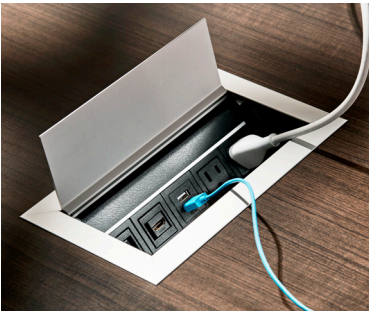

Dock-1100

\$245 list

Type Under Surface	Ports 2	Includes 1 power 1 dual USB
Application Work surfaces	Cut-Out Size N/A	
Cord Length 120"	Colours (Part #) Silver (H-ESMU-P)	

Kip

Dock-120

\$169 list

Type Under surface	Ports 2	Includes 1 USB A 1 USB C
Application Community Tables	Cut-Out N/A	
Cord Length 120"	Colours (Part #) Black (V-ESMU-A)	

The Perfect Power SOLUTION.

DOCK-1200

\$650 list

Type In surface/ No lid	Ports 3	Includes 2 power 1 dual USB
Application Community Tables	Cut-Out Size 5-5/8"W x 2-1/8"D	
Cord Length 120"	Colours (Part #) Black (8530-0372) White (8530-0411)	

Metro

ELLORA B

\$970 list

Type In surface flip lid	Ports 6	Includes 2 power 1 USB A 1 USB C 3 open ports
Application Meeting Tables	Cut-Out Size 10-7/8"W x 4-7/8"D	
Cord Length 72"	Colours (Part #) Silver (8530-0327)	Add-Ons HDMI Port (T-HDMI): \$186 list Cat 3 Jack (T-RJ11): 73 list Cat 6 Jack (T-RJ45): \$193 list