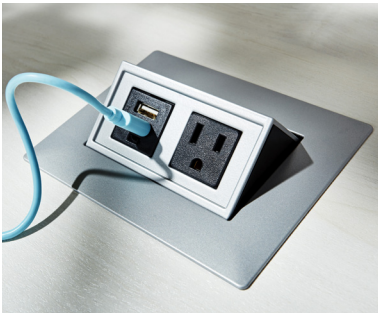

The Perfect Power SOLUTION.

One Touch

INTERPORT

\$535 list

Type In surface pop-up	Ports 4	Includes 2 power 2 open ports
Application Community Tables	Cut-Out Size N/A	
Cord Length 72"	Colours (Part #) Silver (8530-0005) Black (8530-0004)	Add-Ons Cat 3 Jack (8440-0003): \$33 list

Scene

GLENBEIGH

\$650 list

Type In surface pop-up	Ports 2	Includes 1 Power Dual USB
Application Work surfaces	Cut-Out Size 5"W x 3-3/4"D	
Cord Length 120"	Colours (Part #) Silver (8530-0168) Black (8530-0619) White (8530-0178)	