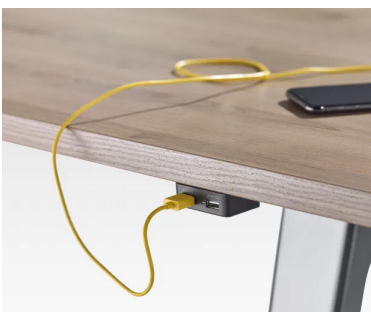

Dock-1100

\$245 list

Type Under Surface	Ports 2	Includes 1 power 1 dual USB
Application Work surfaces	Cut-Out Size N/A	
Cord Length 120"	Colours (Part #) Silver (H-ESMU-P)	

Kip

Dock-120

\$169 list

Type Under surface	Ports 2	Includes 1 USB A 1 USB C
Application Community Tables	Cut-Out N/A	
Cord Length 120"	Colours (Part #) Black (V-ESMU-A)	

The Perfect Power SOLUTION.

DOCK-1200

\$650 list

Type In surface/ No lid	Ports 3	Includes 2 power 1 dual USB
Application Community Tables	Cut-Out Size 5-5/8"W x 2-1/8"D	
Cord Length 120"	Colours (Part #) Black (8530-0372) White (8530-0411)	

Metro

ELLORA B

\$970 list

Type In surface flip lid	Ports 6	Includes 2 power 1 USB A 1 USB C 3 open ports
Application Meeting Tables	Cut-Out Size 10-7/8"W x 4-7/8"D	
Cord Length 72"	Colours (Part #) Silver (8530-0327)	Add-Ons HDMI Port (T-HDMI): \$186 list Cat 3 Jack (T-RJ11): 73 list Cat 6 Jack (T-RJ45): \$193 list