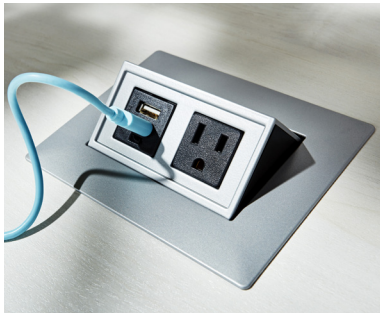

Scene

GLENBEIGH

$650 list

Type In surface pop-up	Ports 2	Includes 1 Power Dual USB
Application Work surfaces	Cut-Out Size 5"W x 3-3/4"D	
Cord Length 120"	Colours (Part #) Silver (8530-0168) Black (8530-0619) White (8530-0178)