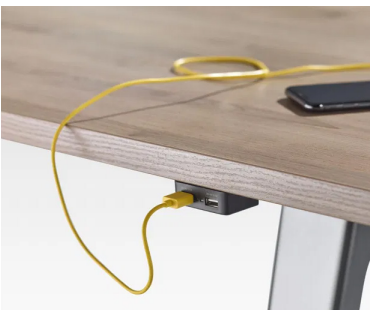

Kip

Dock-120

$169 list

Type Under surface	Ports 2	Includes 1 USB A 1 USB C
Application Community Tables	Cut-Out N/A	
Cord Length 120"	Colours (Part #) Black (V-ESMU-A)