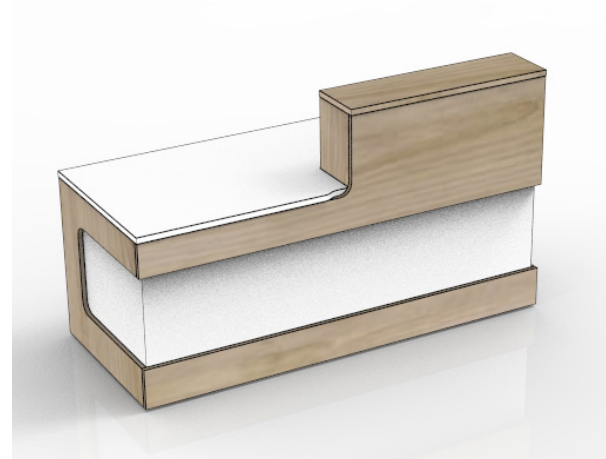

Receptions

MAEVA

tayco®

Welcome guests with MAEVA

Maeva (ma.e.va), the Tahitian word for welcome. Maeva's dynamic curvature creates a smooth, inviting façade, making a great first impression on any visitor.

With Maeva guests are always welcome. Its sophisticated, balanced design creates a truly inviting space, where everyone can connect effectively.

Features

L Shape

- 72", 84", 96"L x 72", 84", 96"W
- 30"D main worksurface
- 24"D return surface
- Full Transaction Top - 3 grommets
- Half Transaction Top - 2 grommets

Straight

- 72", 78", 84", 90", 96"W
- 30"D main worksurface
- Full Transaction Top - 2 grommets
- Half Transaction Top - 1 grommet

Transaction Top

- 36", 42", 48", 54", 60"W
- 10"D

Optional Storage

- Underdesk pedestal
- Underdesk lateral
- Mobile pedestal

Unique Details

- Partial transaction top offers parallel wheelchair access
- Inset desk core surrounded by the exterior rounded border
- 22 laminate colours to choose from
- Ability to showcase company branding