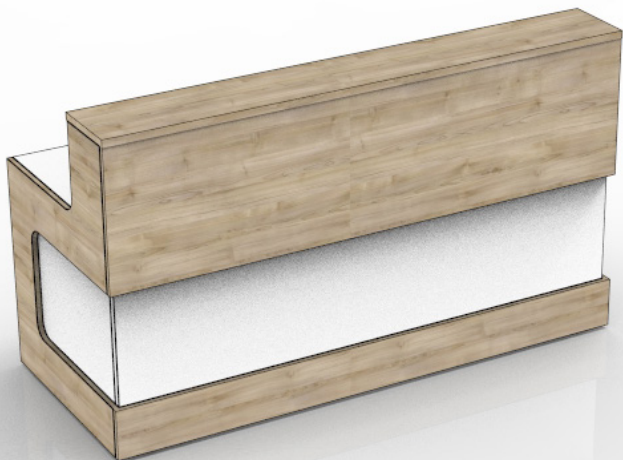

Receptions

MAEVA

tayco®

Welcome guests with MAEVA

Maeva (ma.e.va), the Tahitian word for welcome. Maeva's dynamic curvature creates a smooth, inviting façade, making a great first impression on any visitor.

With Maeva guests are always welcome. Its sophisticated, balanced design creates a truly inviting space, where everyone can connect effectively.

Features

L Shape

- 72", 84", 96"L x 72", 84", 96"W
- 30"D main worksurface
- 24"D return surface
- Full Transaction Top - 3 grommets
- Half Transaction Top - 2 grommets

Straight

- 72", 78", 84", 90", 96"W
- 30"D main worksurface
- Full Transaction Top - 2 grommets
- Half Transaction Top - 1 grommet

Transaction Top

- 36", 42", 48", 54", 60"W
- 10"D

Optional Storage

- Underdesk pedestal
- Underdesk lateral
- Mobile pedestal

Unique Details

- Partial transaction top offers parallel wheelchair access
- Inset desk core surrounded by the exterior rounded border
- 22 laminate colours to choose from
- Ability to showcase company branding