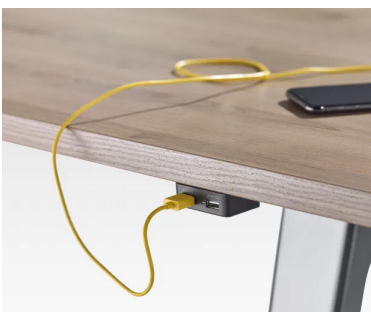

Dock-1100

\$203 list

Type Under Surface	Ports 2	Includes 1 power 1 dual USB
Application Work surfaces	Cut-Out Size N/A	
Cord Length 120"	Colours (Part #) Silver (H-ESMU-P)	

Kip

Dock-120

\$112 list

Type Under surface	Ports 2	Includes 2 USB
Application Community Tables	Cut-Out N/A	
Cord Length 120"	Colours (Part #) Black (R-ESMU-A)	

The Perfect Power SOLUTION.

DOCK-1200

\$537 list

Type In surface/ No lid	Ports 3	Includes 2 power 1 dual USB
Application Community Tables	Cut-Out Size 5-5/8"W x 2-1/8"D	
Cord Length 120"	Colours (Part #) Black (8530-0372) White (8530-0411)	

Metro

ELLORA B

\$802 list

Type In surface flip lid	Ports 6	Includes 2 power 1 dual USB 3 open ports
Application Meeting Tables	Cut-Out Size 10-7/8"W x 4-7/8"D	
Cord Length 72"	Colours (Part #) Silver (8530-0327)	Add-Ons HDMI Port (T-HDMI): \$153 list Cat 3 Jack (T-RJ11): \$60 list Cat 6 Jack (T-RJ45): \$158 list