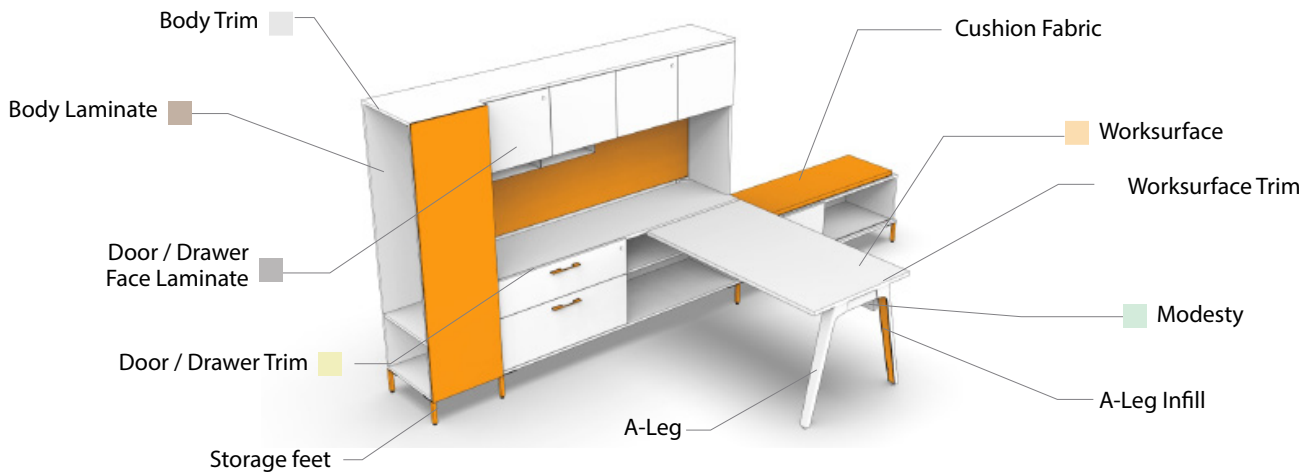

Referral made by (Name & Dealership): _____

Laminates & Vinyl Trim

- L100 \ V100 congo
- L102 \ V102 auburn
- L103 \ V103 wheat
- L132 \ V132 tuxedo
- L133 \ V133 copa cabana
- L159 \ V159 shiraz cherry
- L141 \ V141 prestige maple
- L142 \ V142 bora bora
- L143 \ V143 acacia
- L155 \ V155 silver moon
- L165 \ V165 fogo harbour
- L158 \ V158 southwester
- L168 \ V168 truffle
- L160 \ V160 mojave
- L161 \ V161 sable island
- L162 \ V162 tofino
- L163 \ V163 megantic
- L121 \ V121 white
- L164 \ V164 moonlight
- L112 \ V112 silver
- L154 \ V154 summer drops
- L167 \ V167 black