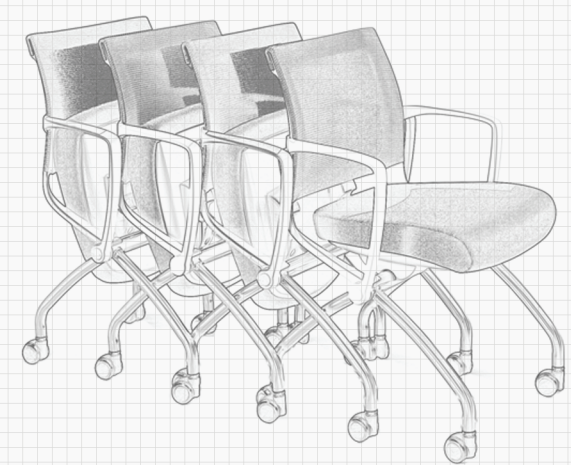

BETTER DESIGN.

FIND OUT MORE ABOUT OUR FULL
RANGE OF PRODUCTS AT TAYCO.COM

tayco®

400 NORRIS GLEN RD,
TORONTO, ON
M9C 1H5, CANADA
1 (800) 675-4092