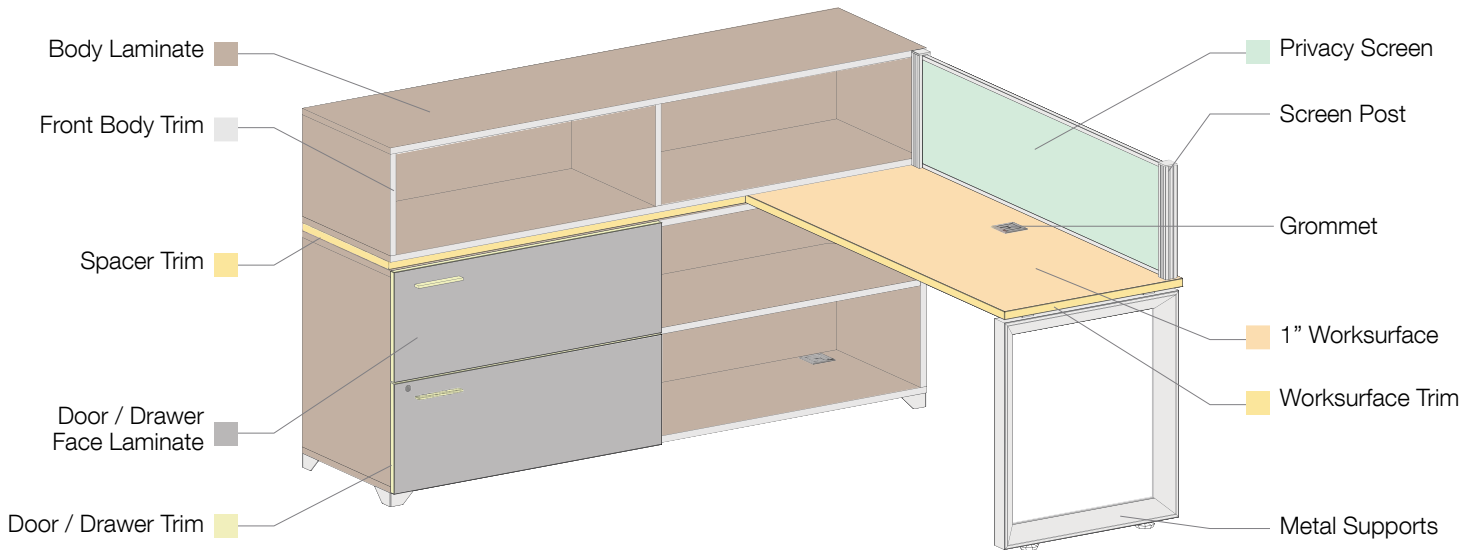

Referral made by (Name + Dealership): _____

Laminates & Vinyl Trim

		L169 \ V169 kiss curl	L170 \ V170 mastermind	L171 \ V171 first class	L172 \ V172 charcoal linen	L133 \ V133 copa cabana	L159 \ V159 shiraz cherry	L141 \ V141 prestige maple	L142 \ V142 bora bora	L143 \ V143 acacia	L165 \ V165 silver moon	L155 \ V155 fogo harbour	L132 \ V132 tuxedo	L168 \ V168 southwester	L161 \ V161 sable island	L160 \ V160 mojave	L162 \ V162 tofino	L121 \ V121 white	L184 \ V184 moonlight	L112 \ V112 silver	L154 \ V154 summer drops	L167 \ V167 black	
Storage	Door / Drawer Face laminate																						
	Door / Drawer Trim																						
	Body Laminate																						
	Front Body Trim																						
Worksurface / Spacer	1" Worksurface / Spacer																						
	Worksurface / Spacer Trim																						
Solid Privacy Screen	Laminate																						