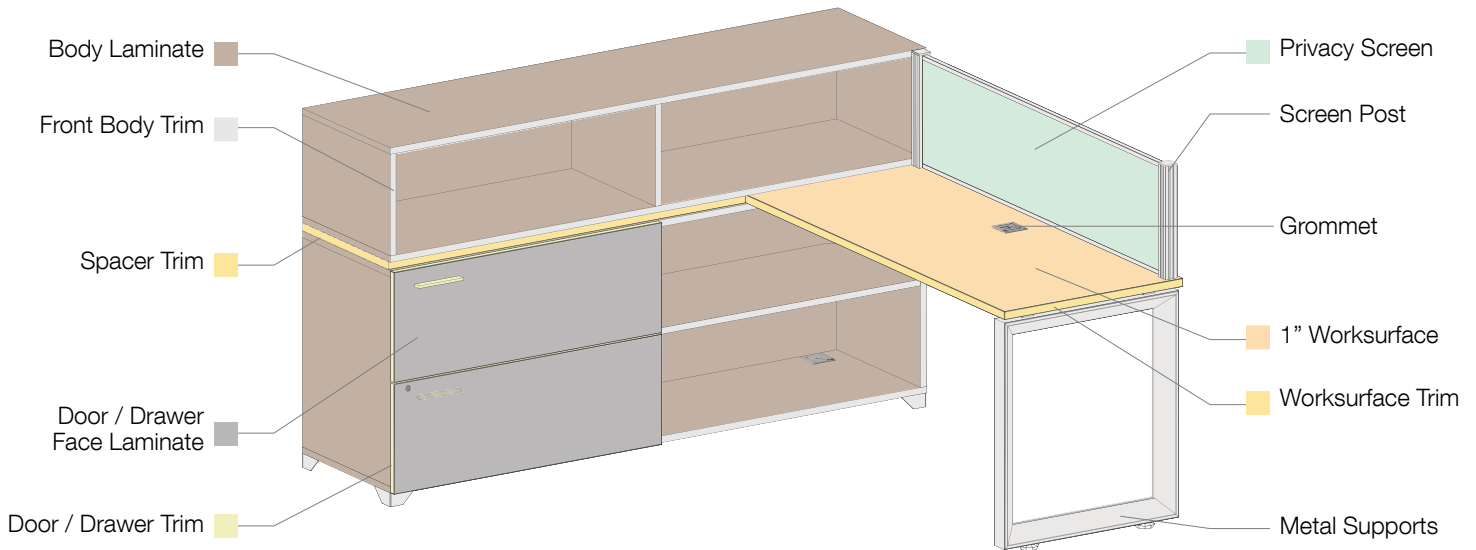

Referral made by (Name + Dealership): _____

Laminates & Vinyl Trim

		L169 \ V169 kiss curl	L170 \ V170 mastermind	L171 \ V171 first class	L172 \ V172 charcoal linen	L133 \ V133 copa cabana	L159 \ V159 shiraz cherry	L141 \ V141 prestige maple	L142 \ V142 bora bora	L143 \ V143 acacia	L165 \ V165 silver moon	L166 \ V166 fogo harbour	L132 \ V132 tuxedo	L158 \ V158 southwester	L161 \ V161 sable island	L160 \ V160 mojave	L162 \ V162 tofino	L121 \ V121 white	L184 \ V184 moonlight	L112 \ V112 silver	L154 \ V154 summer drops	L167 \ V167 black	
Storage	Door / Drawer Face laminate																						
	Door / Drawer Trim																						
	Body Laminate																						
	Front Body Trim																						
Worksurface / Spacer	1" Worksurface / Spacer																						
	Worksurface / Spacer Trim																						
Solid Privacy Screen	Laminate																						