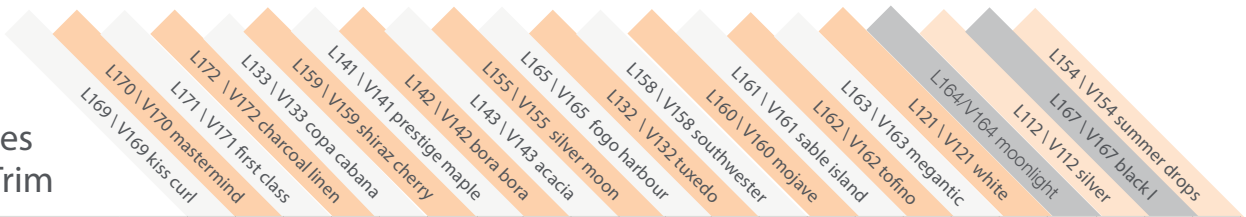

Referral made by (Name & Dealership): _____

Each laminate comes with matching vinyl trim colour as shown below unless otherwise specified

Laminates & Vinyl Trim

		L170 \ V170 kiss curl	L169 \ V169 kiss curl	L172 \ V172 mastermind	L171 \ V171 first class	L133 \ V133 charcoal linen	L159 \ V159 copa cabana	L141 \ V141 shiraz cherry	L142 \ V142 prestige maple	L143 \ V143 bora bora	L155 \ V155 silver moon	L165 \ V165 fogo harbour	L158 \ V158 southwester	L132 \ V132 tuxedo	L160 \ V160 mojave	L161 \ V161 sable island	L162 \ V162 tofino	L163 \ V163 megantic	L164 \ V164 moonlight	L121 \ V121 white	L112 \ V112 silver	L154 \ V154 summer drops	L167 \ V167 black I	
Pedestal / Cabinet	Face																							
	Body																							
	Top																							
Overhead Storage	Face																							
	Body																							
	Top																							
Gable & Modesty																								
Laminate Screen																								
Worksurface / Storage top	1"																							
	1.5"																							
Surface Trim	Straight																							

Continue on next page

Handle Style

	H154 Brushed Nickel	H112 Silver	H121 White	H114 Black
Horizon HOR (Standard)				
Brooklyn BRO				
Clifton CLF				
Melbourne MEL				
Manhattan MAN				
Rosdale ROS				

Grommet Colour