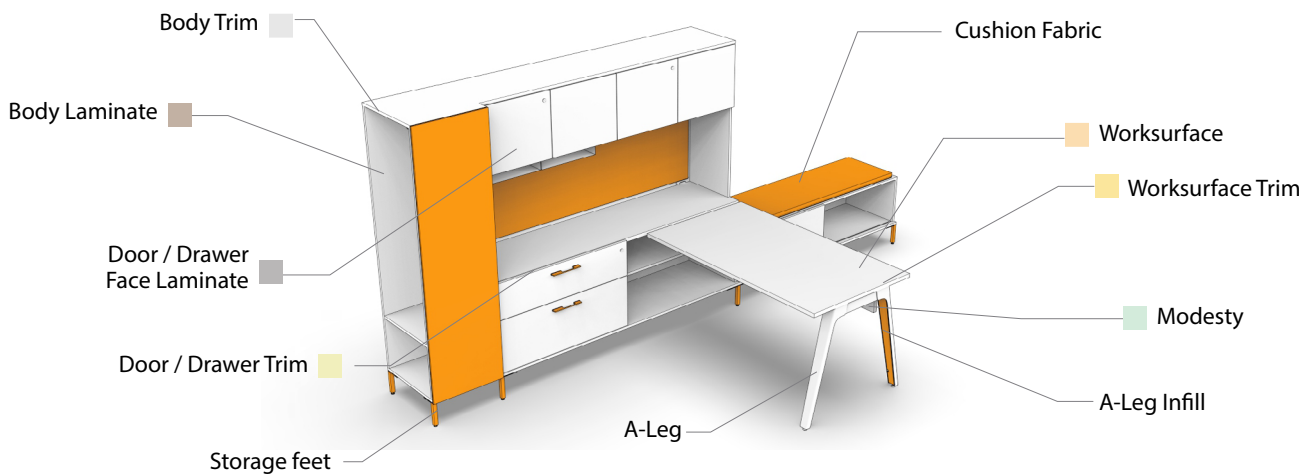

I was referred by (Name + Dealer): _____

Laminates & Vinyl Trim

- L100 \ V100 congo
- L102 \ V102 auburn
- L103 \ V103 wheat
- L132 \ V132 tuxedo
- L133 \ V133 copa cabana
- L159 \ V159 shiraz cherry
- L141 \ V141 prestige maple
- L142 \ V142 bora bora
- L143 \ V143 acacia
- L155 \ V155 silver moon
- L165 \ V165 fogo harbour
- L166 \ V166 mochaccino
- L158 \ V158 southwester
- L161 \ V161 sable island
- L160 \ V160 mojave
- L162 \ V162 tofino
- L163 \ V163 megantic
- L121 \ V121 white
- L112 \ V112 silver
- L164 \ V164 moonlight
- L114 \ V114 black crystal
- L154 \ V154 summer drops