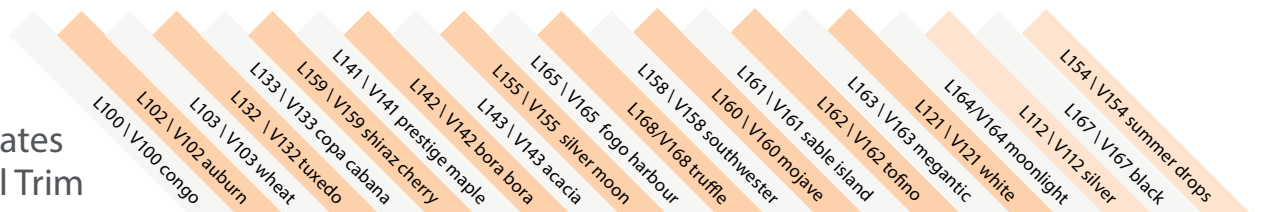

Each laminate comes with matching vinyl trim colour as shown below unless otherwise specified

Laminates & Vinyl Trim

Pedestal / Cabinet	Face																		
	Body																		
	Top																		
Overhead Storage	Face																		
	Body																		
	Top																		
Gable & Modesty																			
Laminate Tile																			
Worksurface	1"																		
	1.5"																		
1.5" Surface Trim	Straight																		

*Colours listed from Sunrise to Sushi are only available on Thin Trim. Radius and Straight Trim have a limited colour selection.

Handle Style

	H154 Brushed Nickel	H112 Silver	H121 White	H114 Black
Horizon HOR (Standard)	X			
Brooklyn BRO				
Clifton CLF				
Melbourne MEL				
Humber HUM				
Manhattan MAN				
Rosadale ROS				