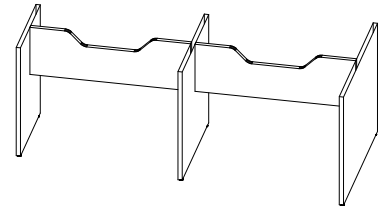

TB-MBBP
Boat-Shaped Tabletop with Power
W: 72" - 240"
D: 36" - 60"

Conference Table Tops

1.5" Thick

TB-MRRX
Racetrack Tabletop
W: 72" - 240"
D: 36" - 60"

TB-MRRP
Racetrack Tabletop with Power
W: 72" - 240"
D: 36" - 60"

TB-MTTX
Tapered Tabletop
W: 84" - 240"
D: 48" - 78"

TB-MTTP
Tapered Tabletop with Power
W: 84" - 240"
D: 48" - 78"

Conference Gable & Modesty Base

1.5" Thick

TB-B4
Gable Base for Straight/Boat Tabletop
W: 42" - 60"
D: 21" - 240"
H: 28"

TB-B4-R
Gable Base for Racetrack Tabletop
W: 48" - 60"
D: 84" - 240"
H: 28"

TB-B4-T
Gable Base for Tapered Tabletop
W: 48" - 78"
D: 84" - 240"
H: 28"

Conference Elliptical Base

1.5" Thick

TB-B5
Elliptical Base for Straight/Boat Tabletop
W: 36" - 60"
D: 72" - 204"
H: 28"