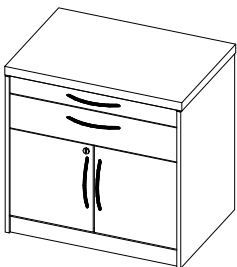

TB-FCS0
Serving Cabinet
W: 30" - 36"
D: 21"
H: 29.5"