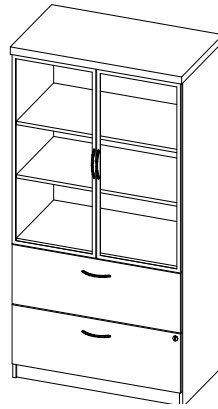

T-FSDS-L / T-FSDS-R
Storage Cabinet w/ Shelves
(Left Hand shown)
W: 18"
D: 21"
H: 68"

T-FCSB-L / T-FCSB-R
Combo Cabinet w/Storage and
Box/Box/File
(Left Hand shown)
W: 18"
D: 21"
H: 68"

T-FCSF-L / T-FCSF-R
Combo Cabinet w/Storage and
File/File
(Left Hand shown)
W: 18"
D: 21"
H: 68"

T-FSDC-L / T-FSDC-R
Combo Cabinet w/ Coat Bar and
Shelves
(Left Hand shown)
W: 24"
D: 21"
H: 68"

Executivel Filing & Storage

1.5" Thick

T-FSDS
Double Door Storage Cabinet
w/ Shelves
W: 36"
D: 21"
H: 68"

T-FCSL
Combo Cabinet w/Storage and
Lateral File
W: 36"
D: 21"
H: 68"

T-FCSL-G
Combo Cabinet w/Storage, Lateral
File. Glazed Double Doors
W: 36"
D: 21"
H: 68"

T-SB0X
Bookcase
W: 24" - 42"
D: 12"/ 15"/ 21"
H: 29"/ 42"/ 54"/ 68"/ 78"

Professional Overhead Storage

1" Thick

TL-SHO0
Open Hutch
W: 30" - 84"
D: 15"
H: 38.5"