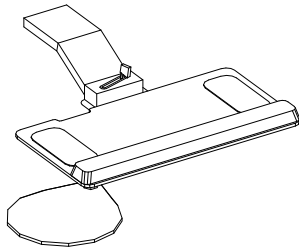

Accessories

Keyboard

T-KAS0-L / T-KAS0-R
Articulating Keyboard
Tray with Mouse Tray
W: 20"
D: 11"