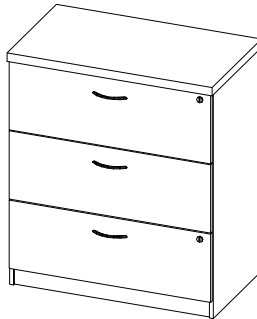

TL-FSDC-L / TL-FSDC-R
Storage Cabinet w/ Coat Bar
and Shelves
(Left Hand shown)
W: 24"
D: 21"
H: 67"

Professional Filing & Storage

1" Thick

TL-FSDS
Double Door Storage Cabinet
w/ Shelves
W: 36"
D: 21"
H: 67"

TL-FCSL
Combo Cabinet w/Storage and
Lateral File
W: 36"
D: 21"
H: 67"

TL-FCSL-G
Combo Cabinet w/Storage, Lateral
File, Glazed Double Doors
W: 36"
D: 21"
H: 67"

TL-SBOX
Bookcase
W: 24" - 42"
D: 12" / 15" / 21"
H: 29" / 42" / 54" / 67" / 77"

Executive Filing & Storage

1.5" Thick

T-FL2F
Freestanding 2-Drawer Lateral File
W: 30" - 42"
D: 21"
H: 29.5"

T-FL3F
Freestanding 3-Drawer Lateral File
W: 30" - 36"
D: 21"
H: 40.5"

T-FL4F
Freestanding 4-Drawer Lateral File
W: 30" - 36"
D: 21"
H: 52.5"