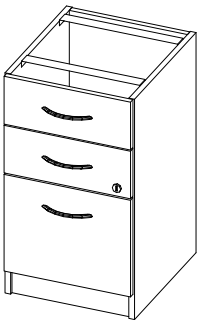

Pedestals

T-FPBU
Underdesk Box/Box/File
W: 16"
D: 18" - 24"
H: 28"