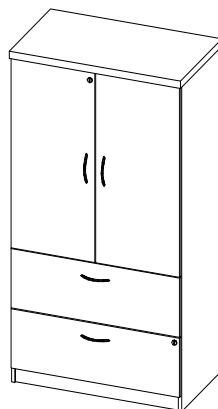

T-STEREO

Conference Filing and Storage

1.5" Thick

TB-FCSL-G
Combo Cabinet with Storage,
Lateral Files and Acrylic
Doors
W: 36"
D: 21"
H: 78"

TB-FSDC-L / TB-FSDC-R
Storage Cabinet with Coat
Bar and Shelves
(Left Hand shown)
W: 24"
D: 21"
H: 78"

TB-VB00
Whiteboard Cabinet
W: 48"
D: 5.6"
H: 51"

U-TCDS
1" Computer Desk with
1.5" Top
W: 28"
D: 24"
H: 54"

TB-FCS0
Serving Cabinet
W: 30" - 36"
D: 21"
H: 29.5"

TB-FSDS-L / TB-FSDS-R
Storage Cabinet with
Shelves
(Left Hand shown)
W: 18"
D: 21"
H: 78"