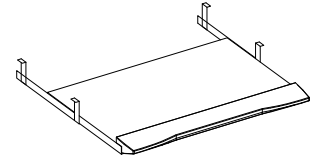

T-KRS0
Retractable Laminate
Keyboard Tray
W: 25"
D: 16"