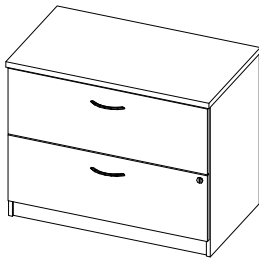

Professional Filing & Storage

1" Thick

TL-FL2F
Freestanding 2-Drawer Lateral File
W: 30" - 42"
D: 21"
H: 29"