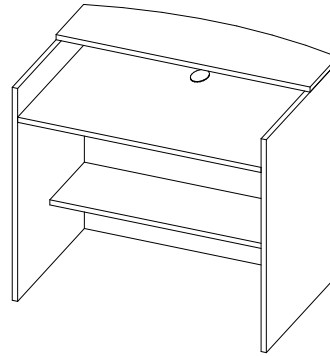

TL-RCWG-A
Service Write Up Desk w/ Arc Countertop
W: 30 - 84"
D: 30"
H: 43"