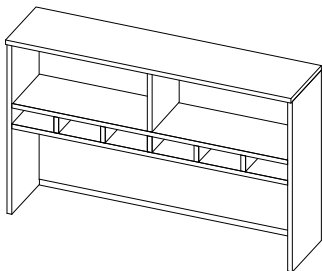

T-FSDC-L / T-FSDC-R
Combo Cabinet w/ Coat Bar and
Shelves
(Left Hand shown)
W: 24"
D: 21"
H: 68"

Executivel Filing & Storage

1.5" Thick

T-FSDS
Double Door Storage Cabinet
w/ Shelves
W: 36"
D: 21"
H: 68"

T-FCSL
Combo Cabinet w/Storage and
Lateral File
W: 36"
D: 21"
H: 68"

T-FCSL-G
Combo Cabinet w/Storage, Lateral
File. Glazed Double Doors
W: 36"
D: 21"
H: 68"

T-SB0X
Bookcase
W: 24" - 42"
D: 12"/ 15"/ 21"
H: 29"/ 42"/ 54"/ 68"/ 78"

Professional Overhead Storage

1" Thick

TL-SHO0
Open Hutch
W: 30" - 84"
D: 15"
H: 38.5"

TL-SHOS
Wall Mounted Open Hutch
W: 72"
D: 15.5"
H: 20.19"

TL-SHH0
Hinged Door Hutch
W: 30" - 84"
D: 15"
H: 38.5"

TL-SHH0-G
Hinged Door Hutch w/ Acrylic Doors
W: 30" - 84"
D: 15"
H: 38.5"

TL-SHOP
Open Hutch w/ Pigeon Holes
W: 30" - 84"
D: 15"
H: 38.5"