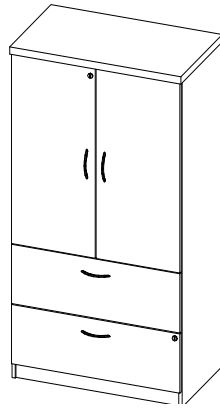

Executive Filing & Storage

1.5" Thick

T-FL2F
Freestanding 2-Drawer Lateral File
W: 30" - 42"
D: 21"
H: 29.5"

T-FL3F
Freestanding 3-Drawer Lateral File
W: 30" - 36"
D: 21"
H: 40.5"

T-FL4F
Freestanding 4-Drawer Lateral File
W: 30" - 36"
D: 21"
H: 52.5"

T-FSDS-L / T-FSDS-R
Storage Cabinet w/ Shelves
(Left Hand shown)
W: 18"
D: 21"
H: 68"

T-FCSB-L / T-FCSB-R
Combo Cabinet w/Storage and
Box/Box/File
(Left Hand shown)
W: 18"
D: 21"
H: 68"

T-FCSF-L / T-FCSF-R
Combo Cabinet w/Storage and
File/File
(Left Hand shown)
W: 18"
D: 21"
H: 68"

T-FSDC-L / T-FSDC-R
Combo Cabinet w/ Coat Bar and
Shelves
(Left Hand shown)
W: 24"
D: 21"
H: 68"

Executivel Filing & Storage

1.5" Thick

T-FSDS
Double Door Storage Cabinet
w/ Shelves
W: 36"
D: 21"
H: 68"

T-FCSL
Combo Cabinet w/Storage and
Lateral File
W: 36"
D: 21"
H: 68"