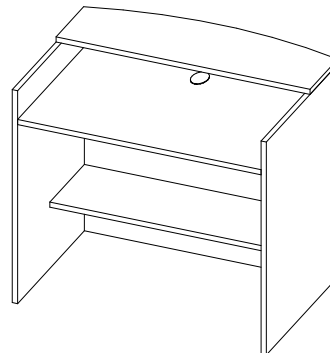

T-RCWG-A
Service Write Up Desk w/ Arc Countertop
W: 30 - 84"
D: 30"
H: 43"