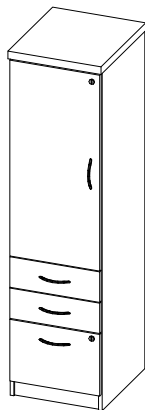

TL-FSDC-L / TL-FSDC-R
Storage Cabinet w/ Coat Bar
and Shelves
(Left Hand shown)
W: 24"
D: 21"
H: 67"

Professional Filing & Storage

1" Thick

TL-FSDS
Double Door Storage Cabinet
w/ Shelves
W: 36"
D: 21"
H: 67"

TL-FCSL
Combo Cabinet w/Storage and
Lateral File
W: 36"
D: 21"
H: 67"

TL-FCSL-G
Combo Cabinet w/Storage, Lateral
File, Glazed Double Doors
W: 36"
D: 21"
H: 67"

TL-SBOX
Bookcase
W: 24" - 42"
D: 12" / 15" / 21"
H: 29" / 42" / 54" / 67" / 77"

Executive Filing & Storage

1.5" Thick

T-FL2F
Freestanding 2-Drawer Lateral File
W: 30" - 42"
D: 21"
H: 29.5"

T-FL3F
Freestanding 3-Drawer Lateral File
W: 30" - 36"
D: 21"
H: 40.5"

T-FL4F
Freestanding 4-Drawer Lateral File
W: 30" - 36"
D: 21"
H: 52.5"

T-FSDS-L / T-FSDS-R
Storage Cabinet w/ Shelves
(Left Hand shown)
W: 18"
D: 21"
H: 68"

T-FCSB-L / T-FCSB-R
Combo Cabinet w/Storage and
Box/Box/File
(Left Hand shown)
W: 18"
D: 21"
H: 68"

T-FCSF-L / T-FCSF-R
Combo Cabinet w/Storage and
File/File
(Left Hand shown)
W: 18"
D: 21"
H: 68"