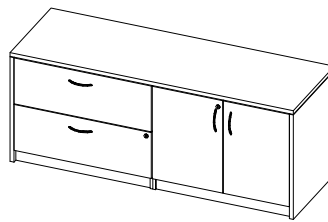

U-CRCL-L / U-CRCL-R
Open Credenza w/ Door
W: 72"
D: 18"
H: 15"

Executive Credenzas

1.5" Thick Top

T-CRLL
Credenza w/ Double Lateral Files
W: 72"
D: 21" - 24"
H: 29.5"

T-CRSS
Credenza w/ Double Storage Files
W: 72"
D: 21" - 24"
H: 29.5"