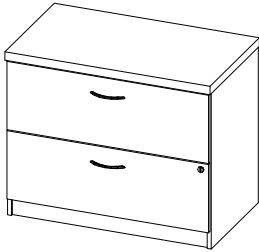

Executive Filing & Storage

1.5" Thick

T-FL2F
Freestanding 2-Drawer Lateral File
W: 30" - 42"
D: 21"
H: 29.5"