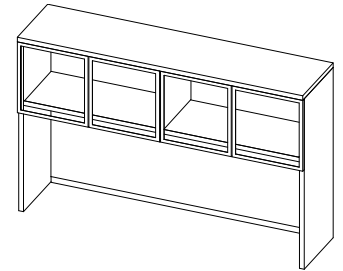

TL-SHH0-G
Hinged Door Hutch w/ Acrylic Doors
W: 30" - 84"
D: 15"
H: 38.5"