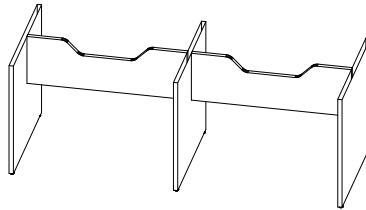

TB-MBBP
Boat-Shaped Tabletop with Power
W: 72" - 240"
D: 36" - 60"

Conference Table Tops

1.5" Thick

TB-MRRX
Racetrack Tabletop
W: 72" - 240"
D: 36" - 60"

TB-MRRP
Racetrack Tabletop with Power
W: 72" - 240"
D: 36" - 60"

TB-MTTX
Tapered Tabletop
W: 84" - 240"
D: 48" - 78"

TB-MTTP
Tapered Tabletop with Power
W: 84" - 240"
D: 48" - 78"

Conference Gable & Modesty Base

1.5" Thick

TB-B4
Gable Base for Straight/Boat Tabletop
W: 42" - 60"
D: 21" - 240"
H: 28"

TB-B4-R
Gable Base for Racetrack Tabletop
W: 48" - 60"
D: 84" - 240"
H: 28"

TB-B4-T
Gable Base for Tapered Tabletop
W: 48" - 78"
D: 84" - 240"
H: 28"

Conference Elliptical Base

1.5" Thick

TB-B5
Elliptical Base for Straight/Boat Tabletop
W: 36" - 60"
D: 72" - 204"
H: 28"