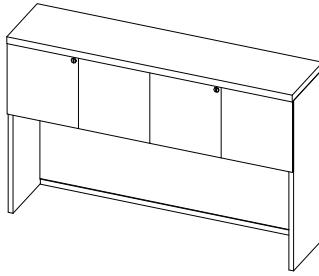

TL-SHOS
Wall Mounted Open Hutch
W: 72"
D: 15.5"
H: 20.19"

TL-SHH0
Hinged Door Hutch
W: 30" - 84"
D: 15"
H: 38.5"

TL-SHH0-G
Hinged Door Hutch w/ Acrylic Doors
W: 30" - 84"
D: 15"
H: 38.5"

TL-SHOP
Open Hutch w/ Pigeon Holes
W: 30" - 84"
D: 15"
H: 38.5"

TL-SHHP-L
Hinged Door Hutch w/ Pigeon Holes
W: 30" - 84"
D: 15"
H: 38.5"

TL-SHHW-L
Wall Mounted Hinged Door Hutch
W: 30" - 72"
D: 15"
H: 16.5"

TL-SHHW-G
Wall Mounted Hinged Door Hutch w/
Acrylic Doors
W: 30" - 72"
D: 15"
H: 16.5"

Executive Overhead Storage

1.5" Thick

T-SHO0
Open Hutch
W: 30" - 84"
D: 15"
H: 38.5"

T-SHH0
Hinged Door Hutch
W: 30" - 84"
D: 15"
H: 38.5"

T-SHH0-G
Hinged Door Hutch w/ Acrylic Doors
W: 30" - 84"
D: 15"
H: 38.5"