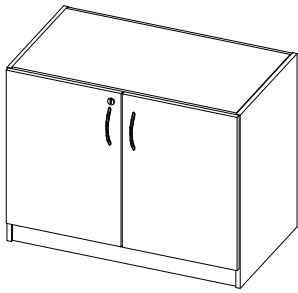

Filing & Storage

Professional & Executive

T-FSU0
Underdesk Storage Cabinet
W: 30" - 42"
D: 20" - 21"
H: 28"