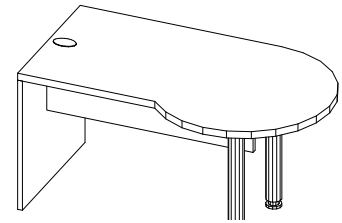

Executive Desks

1.5" Thick Desks

T-TSOG
Straight w/ Full Modesty
W: 30" - 96"
D: 21" - 30"
H: 29.5"

T-TSOZ
Straight w/ Partial Modesty
W: 30" - 96"
D: 21" - 30"
H: 29.5"

T-TSRG
Straight w/ Full Recessed Modesty
W: 60" - 96"
D: 30" - 36"
H: 29.5"

T-TARG
Arc w/ Full Recessed Modesty
W: 72" - 96"
D: 36"
H: 29.5"

Executive Tables

1.5" Thick

T-TD0G
D-Table
W: 60" - 84"
D: 30" - 36"
H: 29.5"

T-TJ0G-L / T-TJ0G-R
J-Table (Left Hand shown)
W: 60" - 84"
D: 24"
H: 29.5"

T-TP0G-L / T-TP0G-R
P-Table (Left Hand shown)
W: 60" - 84"
D: 30"
H: 29.5"

T-TFSG-L / T-TFSG-R
F-Table (Left Hand shown)
W: 60" - 84"
D: 24"
H: 29.5"

T-WEU0
U-Table
W: 42" - 60"
D: 24"
H: 29.5"

T-TC00
C-Table
W: 42" - 60"
D: 21" - 30"
H: 29.5"