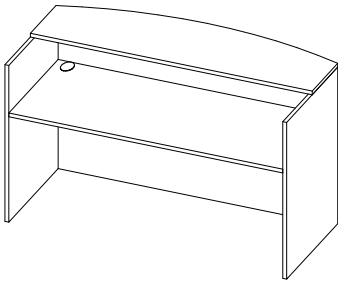

Professional Reception Unit

1" Thick

TL-RC0G
Reception Unit w/ Countertop
W: 72"
D: 30"
H: 43"