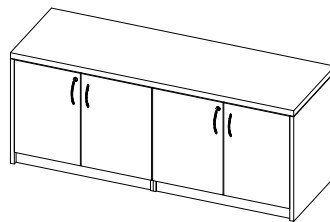

TL-CRSS
Credenza w/ Double Storage Files
W: 72"
D: 21" - 24"
H: 29"

TL-CRLS
Credenza w/ Lateral File LH,
Storage Cabinet RH
W: 72"
D: 21" - 24"
H: 29"

TL-CRSL
Credenza w/ Storage Cabinet LH,
Lateral File RH
W: 72"
D: 21" - 24"
H: 29"

U-CRCL-L / U-CRCL-R
Open Credenza w/ Door
W: 72"
D: 18"
H: 15"

Executive Credenzas

1.5" Thick Top

T-CRLL
Credenza w/ Double Lateral Files
W: 72"
D: 21" - 24"
H: 29.5"

T-CRSS
Credenza w/ Double Storage Files
W: 72"
D: 21" - 24"
H: 29.5"