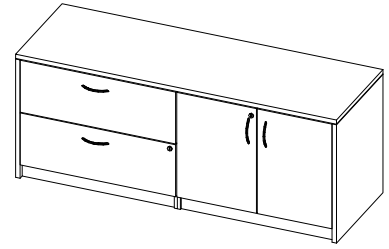

TL-CRLS
Credenza w/ Lateral File LH,
Storage Cabinet RH
W: 72"
D: 21" - 24"
H: 29"