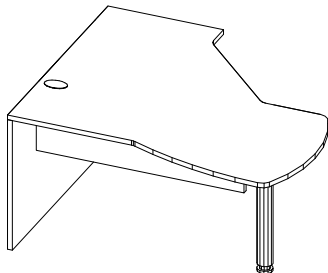

Professional Desks

1" Thick Desks

TL-TSOG
Straight w/ Full Modesty
W: 30"- 96"
D: 21" - 30"
H: 29"

TL-TSOZ
Straight w/ Partial Modesty
W: 30"- 96"
D: 21" - 30"
H: 29"

TL-TSRG
Straight w/ Full Recessed Modesty
W: 60"- 96"
D: 30" - 36"
H: 29"

TL-TARG
Arc w/ Full Recessed Modesty
W: 72"- 96"
D: 36"
H: 29"

Professional Tables

1" Thick

TL-TD0G
D-Table
W: 60"- 84"
D: 30"-36"
H: 29"

TL-TJ0G-L / TL-TJ0G-R
J-Table (Left Hand shown)
W: 60"- 84"
D: 24"
H: 29"

TL-TP0G-L / TL-TP0G-R
P-Table (Left Hand shown)
W: 60"- 84"
D: 30"
H: 29"

TL-TFSG-L / TL-TFSG-R
F-Table (Left Hand shown)
W: 60"- 84"
D: 24"
H: 29"

TL-WEU0
U-Table
W: 42"- 60"
D: 24"
H: 29"

TL-TC00
C-Table
W: 42"- 60"
D: 21"-30"
H: 29"