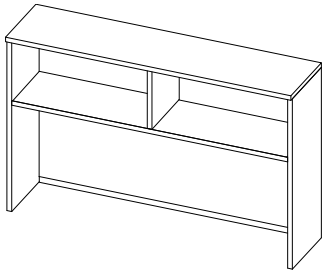

TL-SHOS
Wall Mounted Open Hutch
W: 72"
D: 15.5"
H: 20.19"

Professional Overhead Storage

1" Thick

TL-SHO0
Open Hutch
W: 30" - 84"
D: 15"
H: 38.5"