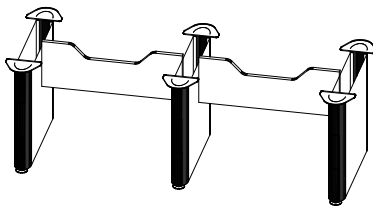

TB-MBBP
Boat-Shaped Tabletop with Power
W: 72" - 240"
D: 36" - 60"

Conference Table Tops

1.5" Thick

TB-MRRX
Racetrack Tabletop
W: 72" - 240"
D: 36" - 60"

TB-MRRP
Racetrack Tabletop with Power
W: 72" - 240"
D: 36" - 60"

TB-MTTX
Tapered Tabletop
W: 84" - 240"
D: 48" - 78"

TB-MTTP
Tapered Tabletop with Power
W: 84" - 240"
D: 48" - 78"

Conference Gable & Modesty Base

1.5" Thick

TB-B4
Gable Base for Straight/Boat Tabletop
W: 42" - 60"
D: 21" - 240"
H: 28"

TB-B4-R
Gable Base for Racetrack Tabletop
W: 48" - 60"
D: 84" - 240"
H: 28"

TB-B4-T
Gable Base for Tapered Tabletop
W: 48" - 78"
D: 84" - 240"
H: 28"

Conference Elliptical Base

1.5" Thick

TB-B5
Elliptical Base for Straight/Boat Tabletop
W: 36" - 60"
D: 72" - 204"
H: 28"