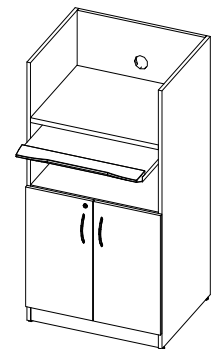

U-TCDS
1" Computer Desk with
1.5" Top
W: 28"
D: 24"
H: 54"