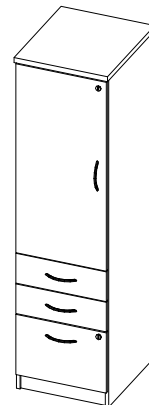

T-FPJU-L / T-FPJU-R
Underdesk Combo Pedestal
w/Box/Box/File and File/File
LH/ RH (LH shown)
W: 36"
D: 20" - 21"
H: 28"

T-FL2U
Underdesk 2-Drawer Lateral File
W: 30" - 42"
D: 20" - 21"
H: 28"

T-FSF0
1.5" Freestanding Storage Cabinet
W: 30" - 42"
D: 21"
H: 29.5"

Professional Filing & Storage

1" Thick

TL-FL2F
Freestanding 2-Drawer Lateral File
W: 30" - 42"
D: 21"
H: 29"

TL-FL3F
Freestanding 3-Drawer Lateral File
W: 30" - 36"
D: 21"
H: 40"

TL-FL4F
Freestanding 4-Drawer Lateral File
W: 30" - 36"
D: 21"
H: 52"

TL-FSDS-L / TL-FSDS-R
Storage Cabinet w/ Shelves
(Left Hand shown)
W: 18"
D: 21"
H: 67"

TL-FCSB-L / TL-FCSB-R
Combo Cabinet w/Storage and
Box/Box/File
(Left Hand shown)
W: 18"
D: 21"
H: 67"

TL-FCSF-L / TL-FCSF-R
Combo Cabinet w/Storage
and File/File
(Left Hand shown)
W: 18"
D: 21"
H: 67"

TL-FSDC-L / TL-FSDC-R
Storage Cabinet w/ Coat Bar
and Shelves
(Left Hand shown)
W: 24"
D: 21"
H: 67"

Professional Filing & Storage

1" Thick

TL-FSDS
Double Door Storage Cabinet
w/ Shelves
W: 36"
D: 21"
H: 67"