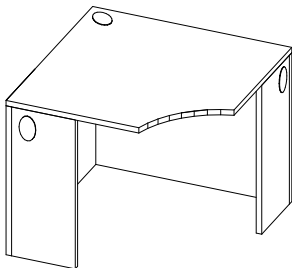

TL-W5C0
Curve Front
Full Modesty w/ Intermediate Gable
W: 36" - 42"
D: 21" - 24"
H: 29"