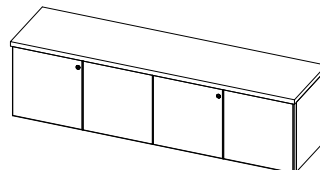

TL-SHOS
Wall Mounted Open Hutch
W: 72"
D: 15.5"
H: 20.19"

TL-SHH0
Hinged Door Hutch
W: 30" - 84"
D: 15"
H: 38.5"

TL-SHH0-G
Hinged Door Hutch w/ Acrylic Doors
W: 30" - 84"
D: 15"
H: 38.5"

TL-SHOP
Open Hutch w/ Pigeon Holes
W: 30" - 84"
D: 15"
H: 38.5"

TL-SHHP-L
Hinged Door Hutch w/ Pigeon Holes
W: 30" - 84"
D: 15"
H: 38.5"

TL-SHHW-L
Wall Mounted Hinged Door Hutch
W: 30" - 72"
D: 15"
H: 16.5"

TL-SHHW-G
Wall Mounted Hinged Door Hutch w/
Acrylic Doors
W: 30" - 72"
D: 15"
H: 16.5"