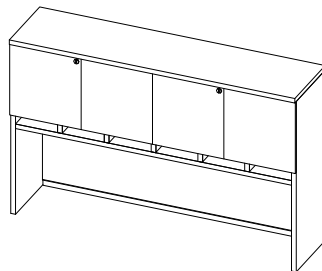

TL-SHOS
Wall Mounted Open Hutch
W: 72"
D: 15.5"
H: 20.19"

TL-SHH0
Hinged Door Hutch
W: 30" - 84"
D: 15"
H: 38.5"

TL-SHH0-G
Hinged Door Hutch w/ Acrylic Doors
W: 30" - 84"
D: 15"
H: 38.5"

TL-SHOP
Open Hutch w/ Pigeon Holes
W: 30" - 84"
D: 15"
H: 38.5"

TL-SHHP-L
Hinged Door Hutch w/ Pigeon Holes
W: 30" - 84"
D: 15"
H: 38.5"

TL-SHHW-L
Wall Mounted Hinged Door Hutch
W: 30" - 72"
D: 15"
H: 16.5"

TL-SHHW-G
Wall Mounted Hinged Door Hutch w/
Acrylic Doors
W: 30" - 72"
D: 15"
H: 16.5"