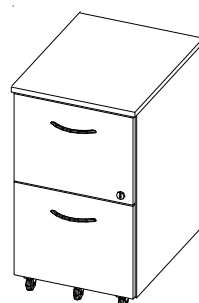

T-FPFU
Underdesk File/File
W: 16"
D: 18" - 24"
H: 28"

T-FPFU-X
Underdesk File/File
Full Back
W: 16"
D: 18" - 24"
H: 28"

T-FPSU
Suspended Box/File
W: 16"
D: 18"
H: 16"

T-FPBM
Mobile Box/Box/File
W: 16"
D: 21"
H: 28"

T-FPFM
Mobile File/File
W: 16"
D: 21"
H: 28"

T-1030
Mobile Box/File w/ Seat Cushion
W: 16"
D: 18"
H: 23"

Filing & Storage

Professional & Executive

T-FSU0
Underdesk Storage Cabinet
W: 30" - 42"
D: 20" - 21"
H: 28"