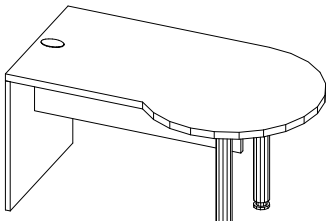

Executive Desks

1.5" Thick Desks

T-TSOG
Straight w/ Full Modesty
W: 30" - 96"
D: 21" - 30"
H: 29.5"

T-TSOZ
Straight w/ Partial Modesty
W: 30" - 96"
D: 21" - 30"
H: 29.5"

T-TSRG
Straight w/ Full Recessed Modesty
W: 60" - 96"
D: 30" - 36"
H: 29.5"

T-TARG
Arc w/ Full Recessed Modesty
W: 72" - 96"
D: 36"
H: 29.5"

Executive Tables

1.5" Thick

T-TD0G
D-Table
W: 60" - 84"
D: 30" - 36"
H: 29.5"

T-TJ0G-L / T-TJ0G-R
J-Table (Left Hand shown)
W: 60" - 84"
D: 24"
H: 29.5"

T-TP0G-L / T-TP0G-R
P-Table (Left Hand shown)
W: 60" - 84"
D: 30"
H: 29.5"

T-TFSG-L / T-TFSG-R
F-Table (Left Hand shown)
W: 60" - 84"
D: 24"
H: 29.5"

T-WEU0
U-Table
W: 42" - 60"
D: 24"
H: 29.5"

T-TC00
C-Table
W: 42" - 60"
D: 21" - 30"
H: 29.5"