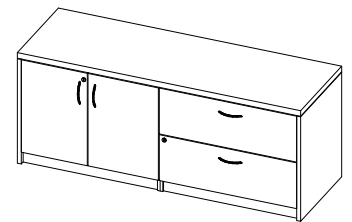

T-CRSL
Credenza w/ Storage Cabinet LH,
Lateral File RH
W: 72"
D: 21" - 24"
H: 29.5"