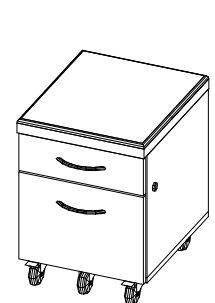

T-FPFU
Underdesk File/File
W: 16"
D: 18" - 24"
H: 28"

T-FPFU-X
Underdesk File/File
Full Back
W: 16"
D: 18" - 24"
H: 28"

T-FPSU
Suspended Box/File
W: 16"
D: 18"
H: 16"

T-FPBM
Mobile Box/Box/File
W: 16"
D: 21"
H: 28"

T-FPFM
Mobile File/File
W: 16"
D: 21"
H: 28"

T-1030
Mobile Box/File w/ Seat Cushion
W: 16"
D: 18"
H: 23"

Filing & Storage

Professional & Executive

T-FSU0
Underdesk Storage Cabinet
W: 30" - 42"
D: 20" - 21"
H: 28"