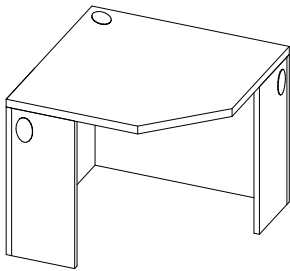

Executive Corners

1.5" Thick

T-W5S0
Straight Front
Full Modesty w/ Intermediate Gable
W: 36" - 42"
D: 21" - 24"
H: 29.5"