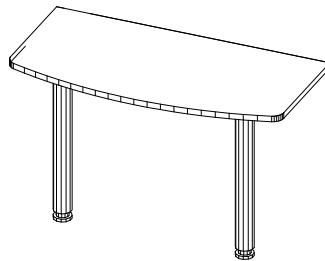

Professional Desks

1" Thick Desks

TL-TSOG
Straight w/ Full Modesty
W: 30"- 96"
D: 21" - 30"
H: 29"

TL-TSOZ
Straight w/ Partial Modesty
W: 30"- 96"
D: 21" - 30"
H: 29"

TL-TSRG
Straight w/ Full Recessed Modesty
W: 60"- 96"
D: 30" - 36"
H: 29"

TL-TARG
Arc w/ Full Recessed Modesty
W: 72"- 96"
D: 36"
H: 29"

Professional Tables

1" Thick

TL-TD0G
D-Table
W: 60"- 84"
D: 30"-36"
H: 29"

TL-TJ0G-L / TL-TJ0G-R
J-Table (Left Hand shown)
W: 60"- 84"
D: 24"
H: 29"

TL-TP0G-L / TL-TP0G-R
P-Table (Left Hand shown)
W: 60"- 84"
D: 30"
H: 29"

TL-TFSG-L / TL-TFSG-R
F-Table (Left Hand shown)
W: 60"- 84"
D: 24"
H: 29"

TL-WEU0
U-Table
W: 42"- 60"
D: 24"
H: 29"

TL-TC00
C-Table
W: 42"- 60"
D: 21"-30"
H: 29"

Executive Desks

1.5" Thick Desks

T-TSOG
Straight w/ Full Modesty
W: 30" - 96"
D: 21" - 30"
H: 29.5"

T-TSOZ
Straight w/ Partial Modesty
W: 30" - 96"
D: 21" - 30"
H: 29.5"

T-TSRG
Straight w/ Full Recessed Modesty
W: 60" - 96"
D: 30" - 36"
H: 29.5"