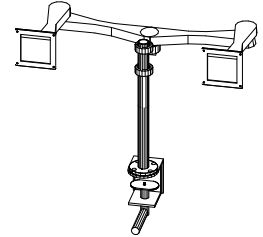

Tackboard for Hutch

T-ATH0
14"H Tackboard for Hutch
with Pigeon Holes
W: 27" - 81"
D: 0.5"
H: 14"

T-ATH0
21"H Tackboard for Hutch
without Pigeon Holes
W: 27" - 81"
D: 0.5"
H: 21"

Pencil Drawer

T-ADPP
Plastic Pencil Drawer
W: 21"
D: 16"
H: 2.8"

Tasklight

T-ELU
Task Light
W: 24"/ 36"

Monitor Arm

T-AFMA-G
Monitor Arm - Grommet Mount
W: 20"
H: 16"

T-AFMA-C
Monitor Arm - Clamp Mount
W: 20"
H: 16"

T-AFMA-G-2
Dual Monitor Arm - Grommet Mount
W: 40"
H: 16"