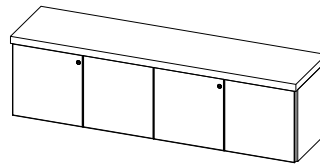

Executive Overhead Storage

1.5" Thick

T-SHO0
Open Hutch
W: 30" - 84"
D: 15"
H: 38.5"

T-SHH0
Hinged Door Hutch
W: 30" - 84"
D: 15"
H: 38.5"

T-SHH0-G
Hinged Door Hutch w/ Acrylic Doors
W: 30" - 84"
D: 15"
H: 38.5"

T-SHOP
Open Hutch w/ Pigeon Holes
W: 30" - 84"
D: 15"
H: 38.5"

T-SHHP-L
Hinged Door Hutch w/ Pigeon Holes
W: 30" - 84"
D: 15"
H: 38.5"

T-SHHW-L
Wall Mounted Hinged Door Hutch
W: 30" - 72"
D: 15"
H: 16.5"