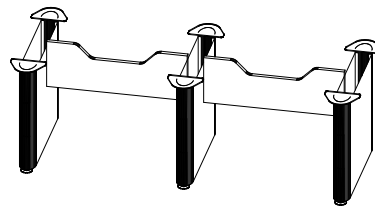

TB-MTTX
Tapered Tabletop
W: 84" - 240"
D: 48" - 78"

TB-MTTP
Tapered Tabletop with Power
W: 84" - 240"
D: 48" - 78"

Conference Gable & Modesty Base

1.5" Thick

TB-B4
Gable Base for Straight/Boat Tabletop
W: 42" - 60"
D: 21" - 240"
H: 28"

TB-B4-R
Gable Base for Racetrack Tabletop
W: 48" - 60"
D: 84" - 240"
H: 28"

TB-B4-T
Gable Base for Tapered Tabletop
W: 48" - 78"
D: 84" - 240"
H: 28"

Conference Elliptical Base

1.5" Thick

TB-B5
Elliptical Base for Straight/Boat Tabletop
W: 36" - 60"
D: 72" - 204"
H: 28"