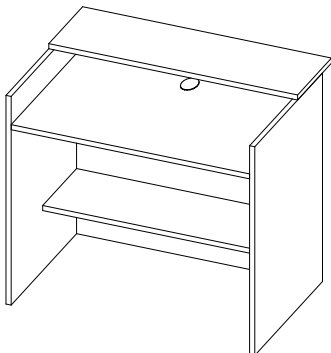

1" Thick

TL-RCWG-S
Service Write Up Desk w/ Straight Countertop
W: 30 - 84"
D: 30"
H: 43"

TL-RCWG-A
Service Write Up Desk w/ Arc Countertop
W: 30 - 84"
D: 30"
H: 43"

Executive Service Write Up Desk

1.5" Thick