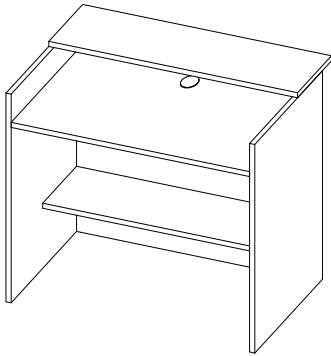

Professional Service Write Up Desk

1" Thick

TL-RCWG-S
Service Write Up Desk w/ Straight Countertop
W: 30 - 84"
D: 30"
H: 43"