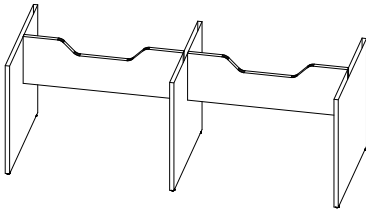

Conference Table Tops

1.5" Thick

TB-MSSX
Straight Tabletop
W: 72" - 240"
D: 36" - 60"

TB-MSSP
Straight Tabletop with Power
W: 72" - 240"
D: 36" - 60"

TB-MBBX
Boat-Shaped Tabletop
W: 72" - 240"
D: 36" - 60"

TB-MBBP
Boat-Shaped Tabletop with Power
W: 72" - 240"
D: 36" - 60"

Conference Table Tops

1.5" Thick

TB-MRRX
Racetrack Tabletop
W: 72" - 240"
D: 36" - 60"

TB-MRRP
Racetrack Tabletop with Power
W: 72" - 240"
D: 36" - 60"

TB-MTTX
Tapered Tabletop
W: 84" - 240"
D: 48" - 78"

TB-MTTP
Tapered Tabletop with Power
W: 84" - 240"
D: 48" - 78"

Conference Gable & Modesty Base

1.5" Thick

TB-B4
Gable Base for Straight/Boat Tabletop
W: 42" - 60"
D: 21" - 240"
H: 28"