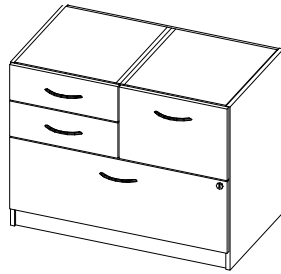

T-FPFM
Mobile File/File
W: 16"
D: 21"
H: 28"

T-1030
Mobile Box/File w/ Seat Cushion
W: 16"
D: 18"
H: 23"

Filing & Storage

Professional & Executive

T-FSU0
Underdesk Storage Cabinet
W: 30" - 42"
D: 20" - 21"
H: 28"