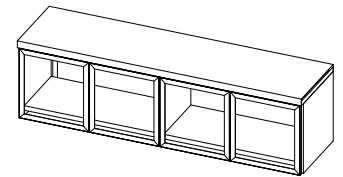

T-SHHW-G
Wall Mounted Hinged Door Hutch w/ Acrylic Doors
W: 30" - 72"
D: 15"
H: 16.5"