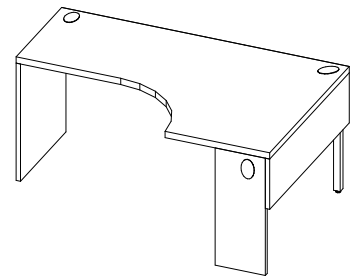

T-UC4Z-L / T-UC4G-R
Unitized Desk (Left Hand shown)
Partial Modesty w/ Intermediate Gable
W: 66" - 72"
D: 39" - 42"
Other D: 21" - 24"
H: 29.5"