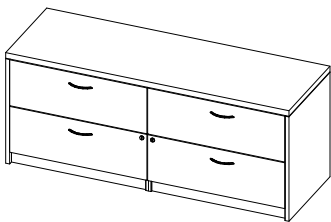

Executive Credenzas

1.5" Thick Top

T-CRLL
Credenza w/ Double Lateral Files
W: 72"
D: 21" - 24"
H: 29.5"