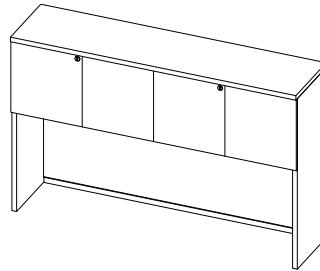

T-FSDC-L / T-FSDC-R
Combo Cabinet w/ Coat Bar and
Shelves
(Left Hand shown)
W: 24"
D: 21"
H: 68"

Executivel Filing & Storage

1.5" Thick

T-FSDS
Double Door Storage Cabinet
w/ Shelves
W: 36"
D: 21"
H: 68"

T-FCSL
Combo Cabinet w/Storage and
Lateral File
W: 36"
D: 21"
H: 68"

T-FCSL-G
Combo Cabinet w/Storage, Lateral
File. Glazed Double Doors
W: 36"
D: 21"
H: 68"

T-SB0X
Bookcase
W: 24" - 42"
D: 12"/ 15"/ 21"
H: 29"/ 42"/ 54"/ 68"/ 78"

Professional Overhead Storage

1" Thick

TL-SHO0
Open Hutch
W: 30" - 84"
D: 15"
H: 38.5"

TL-SHOS
Wall Mounted Open Hutch
W: 72"
D: 15.5"
H: 20.19"

TL-SHH0
Hinged Door Hutch
W: 30" - 84"
D: 15"
H: 38.5"

TL-SHH0-G
Hinged Door Hutch w/ Acrylic Doors
W: 30" - 84"
D: 15"
H: 38.5"

TL-SHOP
Open Hutch w/ Pigeon Holes
W: 30" - 84"
D: 15"
H: 38.5"