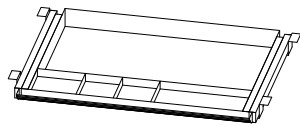

Tackboard for Hutch

T-ATH0
14"H Tackboard for Hutch
with Pigeon Holes
W: 27" - 81"
D: 0.5"
H: 14"

T-ATH0
21"H Tackboard for Hutch
without Pigeon Holes
W: 27" - 81"
D: 0.5"
H: 21"

Pencil Drawer

T-ADPP
Plastic Pencil Drawer
W: 21"
D: 16"
H: 2.8"