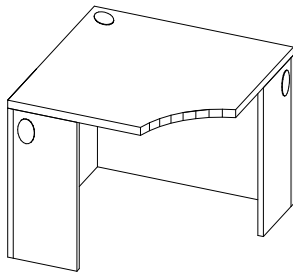

T-W5C0
Curve Front
Full Modesty w/ Intermediate Gable
W: 36" - 42"
D: 21" - 24"
H: 29.5"