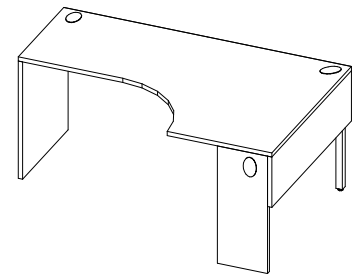

TL-UC4Z-L / TL-UC4G-R
Unitized Desk (Left Hand shown)
Partial Modesty w/ Intermediate Gable
W: 66" - 72"
D: 39" - 42"
Other D: 21" - 24"
H: 29"