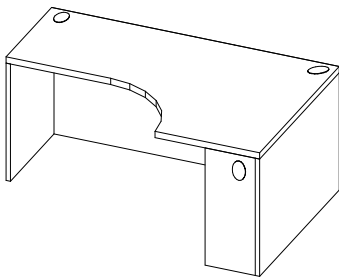

Executive Unitized Desks

1.5" Thick

T-UC4G-L / T-UC4G-R
Unitized Desk (Left Hand shown)
Full Modesty w/ Intermediate Gable
W: 66" - 72"
D: 39" - 42"
Other D: 21" - 24"
H: 29.5"