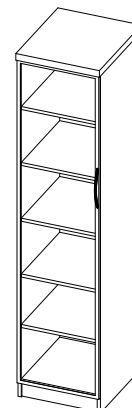

TB-FSDS-LG / TB-FSDS-RG
Storage Cabinet with Shelves
and Acrylic Doors
(Left Hand shown)
W: 18"
D: 21"
H: 78"