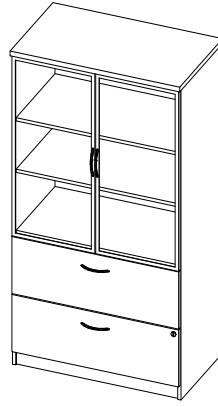

TL-FSDS-L / TL-FSDS-R
Storage Cabinet w/ Shelves
(Left Hand shown)
W: 18"
D: 21"
H: 67"

TL-FCSB-L / TL-FCSB-R
Combo Cabinet w/Storage and
Box/Box/File
(Left Hand shown)
W: 18"
D: 21"
H: 67"

TL-FCSF-L / TL-FCSF-R
Combo Cabinet w/Storage
and File/File
(Left Hand shown)
W: 18"
D: 21"
H: 67"

TL-FSDC-L / TL-FSDC-R
Storage Cabinet w/ Coat Bar
and Shelves
(Left Hand shown)
W: 24"
D: 21"
H: 67"

Professional Filing & Storage

1" Thick

TL-FSDS
Double Door Storage Cabinet
w/ Shelves
W: 36"
D: 21"
H: 67"

TL-FCSL
Combo Cabinet w/Storage and
Lateral File
W: 36"
D: 21"
H: 67"

TL-FCSL-G
Combo Cabinet w/Storage, Lateral
File, Glazed Double Doors
W: 36"
D: 21"
H: 67"

TL-SBOX
Bookcase
W: 24" - 42"
D: 12" / 15" / 21"
H: 29" / 42" / 54" / 67" / 77"