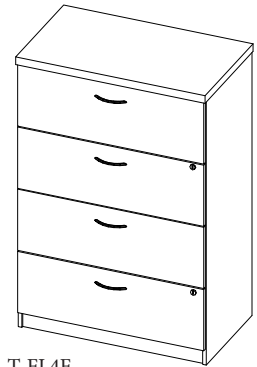

TL-FCSL
Combo Cabinet w/Storage and
Lateral File
W: 36"
D: 21"
H: 67"

TL-FCSL-G
Combo Cabinet w/Storage, Lateral
File, Glazed Double Doors
W: 36"
D: 21"
H: 67"

TL-SBOX
Bookcase
W: 24" - 42"
D: 12" / 15" / 21"
H: 29" / 42" / 54" / 67" / 77"

Executive Filing & Storage

1.5" Thick

T-FL2F
Freestanding 2-Drawer Lateral File
W: 30" - 42"
D: 21"
H: 29.5"

T-FL3F
Freestanding 3-Drawer Lateral File
W: 30" - 36"
D: 21"
H: 40.5"

T-FL4F
Freestanding 4-Drawer Lateral File
W: 30" - 36"
D: 21"
H: 52.5"