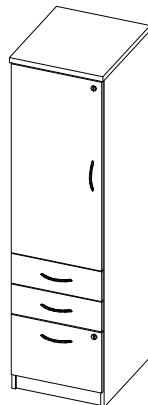

T-FPJU-L / T-FPJU-R
Underdesk Combo Pedestal
w/Box/Box/File and File/File
LH/ RH (LH shown)
W: 36"
D: 20" - 21"
H: 28"

T-FL2U
Underdesk 2-Drawer Lateral File
W: 30" - 42"
D: 20" - 21"
H: 28"

T-FSF0
1.5" Freestanding Storage Cabinet
W: 30" - 42"
D: 21"
H: 29.5"

Professional Filing & Storage

1" Thick

TL-FL2F
Freestanding 2-Drawer Lateral File
W: 30" - 42"
D: 21"
H: 29"

TL-FL3F
Freestanding 3-Drawer Lateral File
W: 30" - 36"
D: 21"
H: 40"

TL-FL4F
Freestanding 4-Drawer Lateral File
W: 30" - 36"
D: 21"
H: 52"

TL-FSDS-L / TL-FSDS-R
Storage Cabinet w/ Shelves
(Left Hand shown)
W: 18"
D: 21"
H: 67"

TL-FCSB-L / TL-FCSB-R
Combo Cabinet w/Storage and
Box/Box/File
(Left Hand shown)
W: 18"
D: 21"
H: 67"

TL-FCSF-L / TL-FCSF-R
Combo Cabinet w/Storage
and File/File
(Left Hand shown)
W: 18"
D: 21"
H: 67"

TL-FSDC-L / TL-FSDC-R
Storage Cabinet w/ Coat Bar
and Shelves
(Left Hand shown)
W: 24"
D: 21"
H: 67"

Professional Filing & Storage

1" Thick

TL-FSDS
Double Door Storage Cabinet
w/ Shelves
W: 36"
D: 21"
H: 67"