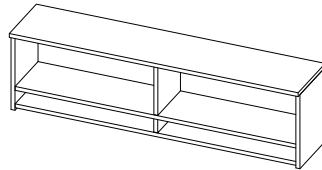

T-FSDC-L / T-FSDC-R
Combo Cabinet w/ Coat Bar and
Shelves
(Left Hand shown)
W: 24"
D: 21"
H: 68"

Executivel Filing & Storage

1.5" Thick

T-FSDS
Double Door Storage Cabinet
w/ Shelves
W: 36"
D: 21"
H: 68"

T-FCSL
Combo Cabinet w/Storage and
Lateral File
W: 36"
D: 21"
H: 68"

T-FCSL-G
Combo Cabinet w/Storage, Lateral
File. Glazed Double Doors
W: 36"
D: 21"
H: 68"

T-SB0X
Bookcase
W: 24" - 42"
D: 12"/ 15"/ 21"
H: 29"/ 42"/ 54"/ 68"/ 78"

Professional Overhead Storage

1" Thick

TL-SHO0
Open Hutch
W: 30" - 84"
D: 15"
H: 38.5"