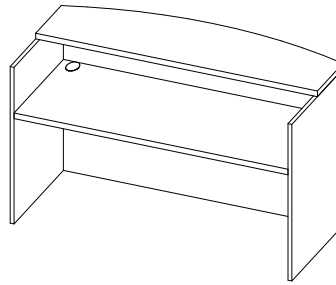

Professional Reception Unit

1" Thick

TL-RC0G
Reception Unit w/ Countertop
W: 72"
D: 30"
H: 43"

Executive Reception Unit

1.5" Thick

T-RC0G
Reception Unit w/ Countertop
W: 72"
D: 30"
H: 43"

Professional Service Write Up Desk