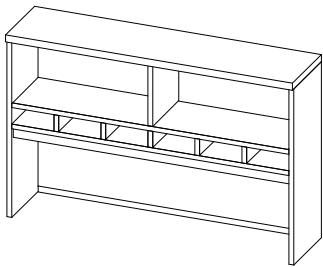

TL-SHHP-L
Hinged Door Hutch w/ Pigeon Holes
W: 30" - 84"
D: 15"
H: 38.5"

TL-SHHW-L
Wall Mounted Hinged Door Hutch
W: 30" - 72"
D: 15"
H: 16.5"

TL-SHHW-G
Wall Mounted Hinged Door Hutch w/
Acrylic Doors
W: 30" - 72"
D: 15"
H: 16.5"

Executive Overhead Storage

1.5" Thick

T-SHO0
Open Hutch
W: 30" - 84"
D: 15"
H: 38.5"

T-SHH0
Hinged Door Hutch
W: 30" - 84"
D: 15"
H: 38.5"

T-SHH0-G
Hinged Door Hutch w/ Acrylic Doors
W: 30" - 84"
D: 15"
H: 38.5"

T-SHOP
Open Hutch w/ Pigeon Holes
W: 30" - 84"
D: 15"
H: 38.5"

T-SHHP-L
Hinged Door Hutch w/ Pigeon Holes
W: 30" - 84"
D: 15"
H: 38.5"

T-SHHW-L
Wall Mounted Hinged Door Hutch
W: 30" - 72"
D: 15"
H: 16.5"