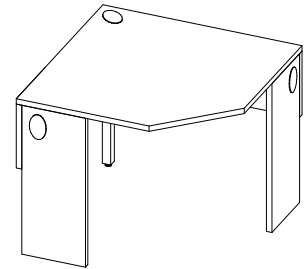

Professional Corners

1" Thick

TL-W5S0
Straight Front
Full Modesty w/ Intermediate Gable
W: 36" - 42"
D: 21" - 24"
H: 29"

TL-W5S0-N
Straight Front
Full Modesty/ No Intermediate Gable
W: 36" - 42"
D: 21" - 24"
H: 29"