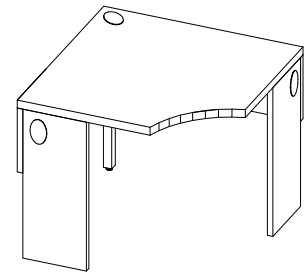

T-W5C0-P
Curve Front
Partial Modesty w/ Intermediate Gable
W: 36" - 42"
D: 21" - 24"
H: 29.5"