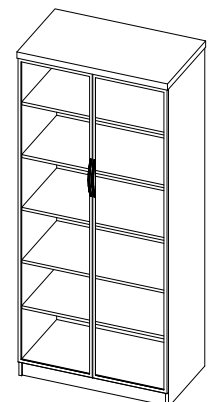

TB-FSDS-G
Double Door Storage
Cabinet with Shelves and
Acrylic Doors
W: 36"
D: 21"
H: 78"