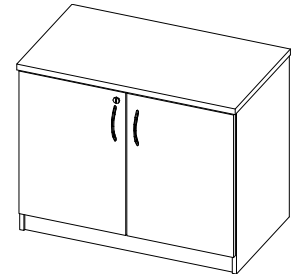

T-FSF0
1.5" Freestanding Storage Cabinet
W: 30" - 42"
D: 21"
H: 29.5"