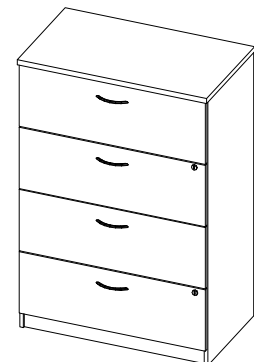

Professional Filing & Storage

1" Thick

TL-FL2F
Freestanding 2-Drawer Lateral File
W: 30" - 42"
D: 21"
H: 29"

TL-FL3F
Freestanding 3-Drawer Lateral File
W: 30" - 36"
D: 21"
H: 40"

TL-FL4F
Freestanding 4-Drawer Lateral File
W: 30" - 36"
D: 21"
H: 52"