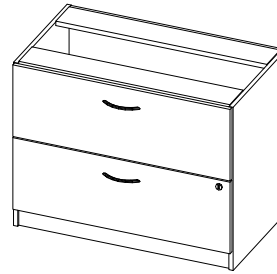

T-FL2U
Underdesk 2-Drawer Lateral File
W: 30" - 42"
D: 20" - 21"
H: 28"