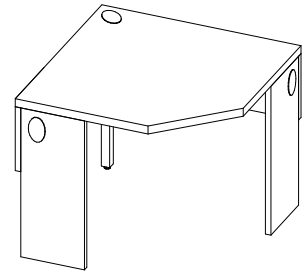

Executive Corners

1.5" Thick

T-W5S0
Straight Front
Full Modesty w/ Intermediate Gable
W: 36" - 42"
D: 21" - 24"
H: 29.5"

T-W5S0-N
Straight Front
Full Modesty/ No Intermediate Gable
W: 36" - 42"
D: 21" - 24"
H: 29.5"