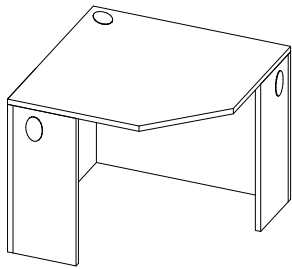

Professional Corners

1" Thick

TL-W5S0
Straight Front
Full Modesty w/ Intermediate Gable
W: 36" - 42"
D: 21" - 24"
H: 29"