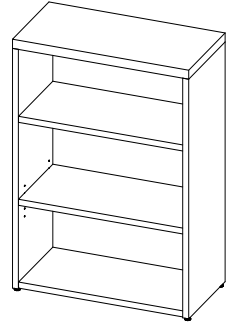

T-FSDS-L / T-FSDS-R
Storage Cabinet w/ Shelves
(Left Hand shown)
W: 18"
D: 21"
H: 68"

T-FCSB-L / T-FCSB-R
Combo Cabinet w/Storage and
Box/Box/File
(Left Hand shown)
W: 18"
D: 21"
H: 68"

T-FCSF-L / T-FCSF-R
Combo Cabinet w/Storage and
File/File
(Left Hand shown)
W: 18"
D: 21"
H: 68"

T-FSDC-L / T-FSDC-R
Combo Cabinet w/ Coat Bar and
Shelves
(Left Hand shown)
W: 24"
D: 21"
H: 68"

Executivel Filing & Storage

1.5" Thick

T-FSDS
Double Door Storage Cabinet
w/ Shelves
W: 36"
D: 21"
H: 68"

T-FCSL
Combo Cabinet w/Storage and
Lateral File
W: 36"
D: 21"
H: 68"

T-FCSL-G
Combo Cabinet w/Storage, Lateral
File. Glazed Double Doors
W: 36"
D: 21"
H: 68"

T-SB0X
Bookcase
W: 24" - 42"
D: 12"/ 15"/ 21"
H: 29"/ 42"/ 54"/ 68"/ 78"

Professional Overhead Storage

1" Thick

TL-SHO0
Open Hutch
W: 30" - 84"
D: 15"
H: 38.5"