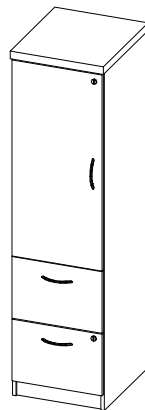

TL-FSDC-L / TL-FSDC-R
Storage Cabinet w/ Coat Bar
and Shelves
(Left Hand shown)
W: 24"
D: 21"
H: 67"

Professional Filing & Storage

1" Thick

TL-FSDS
Double Door Storage Cabinet
w/ Shelves
W: 36"
D: 21"
H: 67"

TL-FCSL
Combo Cabinet w/Storage and
Lateral File
W: 36"
D: 21"
H: 67"

TL-FCSL-G
Combo Cabinet w/Storage, Lateral
File, Glazed Double Doors
W: 36"
D: 21"
H: 67"

TL-SBOX
Bookcase
W: 24" - 42"
D: 12" / 15" / 21"
H: 29" / 42" / 54" / 67" / 77"

Executive Filing & Storage

1.5" Thick

T-FL2F
Freestanding 2-Drawer Lateral File
W: 30" - 42"
D: 21"
H: 29.5"

T-FL3F
Freestanding 3-Drawer Lateral File
W: 30" - 36"
D: 21"
H: 40.5"

T-FL4F
Freestanding 4-Drawer Lateral File
W: 30" - 36"
D: 21"
H: 52.5"

T-FSDS-L / T-FSDS-R
Storage Cabinet w/ Shelves
(Left Hand shown)
W: 18"
D: 21"
H: 68"

T-FCSB-L / T-FCSB-R
Combo Cabinet w/Storage and
Box/Box/File
(Left Hand shown)
W: 18"
D: 21"
H: 68"

T-FCSF-L / T-FCSF-R
Combo Cabinet w/Storage and
File/File
(Left Hand shown)
W: 18"
D: 21"
H: 68"