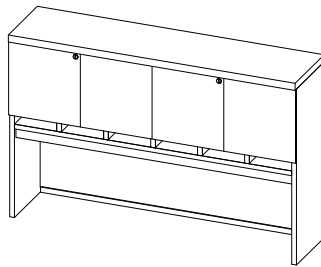

TL-SHHP-L
Hinged Door Hutch w/ Pigeon Holes
W: 30" - 84"
D: 15"
H: 38.5"

TL-SHHW-L
Wall Mounted Hinged Door Hutch
W: 30" - 72"
D: 15"
H: 16.5"

TL-SHHW-G
Wall Mounted Hinged Door Hutch w/
Acrylic Doors
W: 30" - 72"
D: 15"
H: 16.5"

Executive Overhead Storage

1.5" Thick

T-SHO0
Open Hutch
W: 30" - 84"
D: 15"
H: 38.5"

T-SHH0
Hinged Door Hutch
W: 30" - 84"
D: 15"
H: 38.5"

T-SHH0-G
Hinged Door Hutch w/ Acrylic Doors
W: 30" - 84"
D: 15"
H: 38.5"

T-SHOP
Open Hutch w/ Pigeon Holes
W: 30" - 84"
D: 15"
H: 38.5"

T-SHHP-L
Hinged Door Hutch w/ Pigeon Holes
W: 30" - 84"
D: 15"
H: 38.5"

T-SHHW-L
Wall Mounted Hinged Door Hutch
W: 30" - 72"
D: 15"
H: 16.5"