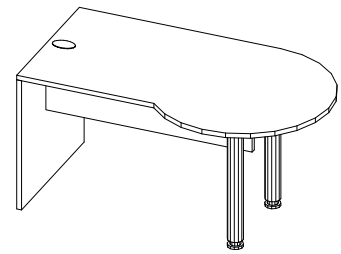

Professional Desks

1" Thick Desks

TL-TSOG
Straight w/ Full Modesty
W: 30"- 96"
D: 21" - 30"
H: 29"

TL-TSOZ
Straight w/ Partial Modesty
W: 30"- 96"
D: 21" - 30"
H: 29"

TL-TSRG
Straight w/ Full Recessed Modesty
W: 60"- 96"
D: 30" - 36"
H: 29"

TL-TARG
Arc w/ Full Recessed Modesty
W: 72"- 96"
D: 36"
H: 29"

Professional Tables

1" Thick

TL-TD0G
D-Table
W: 60"- 84"
D: 30"-36"
H: 29"

TL-TJ0G-L / TL-TJ0G-R
J-Table (Left Hand shown)
W: 60"- 84"
D: 24"
H: 29"

TL-TP0G-L / TL-TP0G-R
P-Table (Left Hand shown)
W: 60"- 84"
D: 30"
H: 29"

TL-TFSG-L / TL-TFSG-R
F-Table (Left Hand shown)
W: 60"- 84"
D: 24"
H: 29"

TL-WEU0
U-Table
W: 42"- 60"
D: 24"
H: 29"

TL-TC00
C-Table
W: 42"- 60"
D: 21"-30"
H: 29"