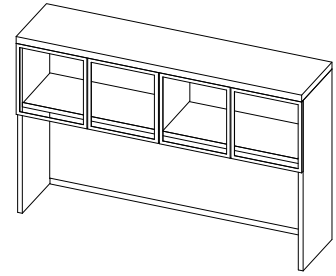

Executive Overhead Storage

1.5" Thick

T-SHO0
Open Hutch
W: 30" - 84"
D: 15"
H: 38.5"

T-SHH0
Hinged Door Hutch
W: 30" - 84"
D: 15"
H: 38.5"

T-SHH0-G
Hinged Door Hutch w/ Acrylic Doors
W: 30" - 84"
D: 15"
H: 38.5"

T-SHOP
Open Hutch w/ Pigeon Holes
W: 30" - 84"
D: 15"
H: 38.5"

T-SHHP-L
Hinged Door Hutch w/ Pigeon Holes
W: 30" - 84"
D: 15"
H: 38.5"

T-SHHW-L
Wall Mounted Hinged Door Hutch
W: 30" - 72"
D: 15"
H: 16.5"