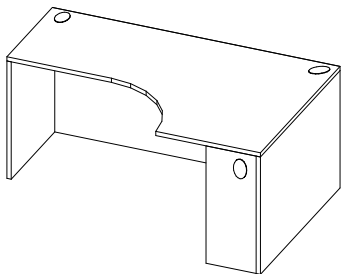

Professional Unitized Desks

1" Thick

TL-UC4G-L / TL-UC4G-R
Unitized Desk (Left Hand shown)
Full Modesty w/ Intermediate Gable
W: 66" - 72"
D: 39" - 42"
Other D: 21" - 24"
H: 29"