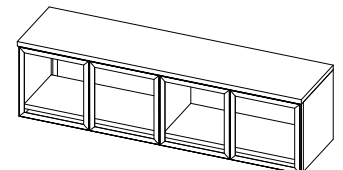

TL-SHHW-G
Wall Mounted Hinged Door Hutch w/
Acrylic Doors
W: 30" - 72"
D: 15"
H: 16.5"