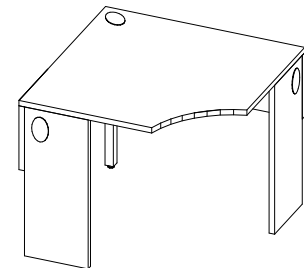

TL-W5C0-P
Curve Front
Partial Modesty w/ Intermediate Gable
W: 36" - 42"
D: 21" - 24"
H: 29"