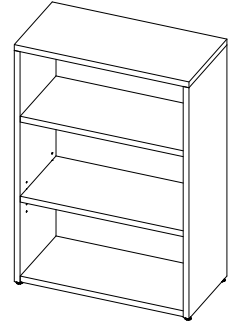

TL-FSDS-L / TL-FSDS-R
Storage Cabinet w/ Shelves
(Left Hand shown)
W: 18"
D: 21"
H: 67"

TL-FCSB-L / TL-FCSB-R
Combo Cabinet w/Storage and
Box/Box/File
(Left Hand shown)
W: 18"
D: 21"
H: 67"

TL-FCSF-L / TL-FCSF-R
Combo Cabinet w/Storage
and File/File
(Left Hand shown)
W: 18"
D: 21"
H: 67"

TL-FSDC-L / TL-FSDC-R
Storage Cabinet w/ Coat Bar
and Shelves
(Left Hand shown)
W: 24"
D: 21"
H: 67"

Professional Filing & Storage

1" Thick

TL-FSDS
Double Door Storage Cabinet
w/ Shelves
W: 36"
D: 21"
H: 67"

TL-FCSL
Combo Cabinet w/Storage and
Lateral File
W: 36"
D: 21"
H: 67"

TL-FCSL-G
Combo Cabinet w/Storage, Lateral
File, Glazed Double Doors
W: 36"
D: 21"
H: 67"

TL-SBOX
Bookcase
W: 24" - 42"
D: 12" / 15" / 21"
H: 29" / 42" / 54" / 67" / 77"