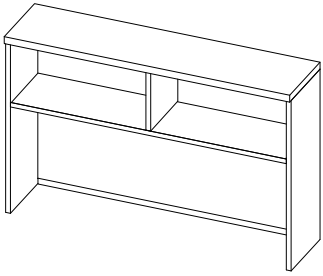

TL-SHHP-L
Hinged Door Hutch w/ Pigeon Holes
W: 30" - 84"
D: 15"
H: 38.5"

TL-SHHW-L
Wall Mounted Hinged Door Hutch
W: 30" - 72"
D: 15"
H: 16.5"

TL-SHHW-G
Wall Mounted Hinged Door Hutch w/
Acrylic Doors
W: 30" - 72"
D: 15"
H: 16.5"

Executive Overhead Storage

1.5" Thick

T-SHO0
Open Hutch
W: 30" - 84"
D: 15"
H: 38.5"

T-SHH0
Hinged Door Hutch
W: 30" - 84"
D: 15"
H: 38.5"

T-SHH0-G
Hinged Door Hutch w/ Acrylic Doors
W: 30" - 84"
D: 15"
H: 38.5"