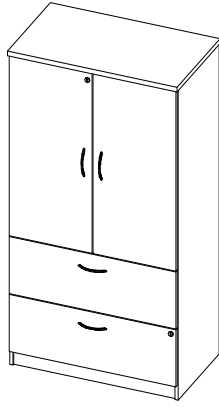

TL-FSDS-L / TL-FSDS-R
Storage Cabinet w/ Shelves
(Left Hand shown)
W: 18"
D: 21"
H: 67"

TL-FCSB-L / TL-FCSB-R
Combo Cabinet w/Storage and
Box/Box/File
(Left Hand shown)
W: 18"
D: 21"
H: 67"

TL-FCSF-L / TL-FCSF-R
Combo Cabinet w/Storage
and File/File
(Left Hand shown)
W: 18"
D: 21"
H: 67"

TL-FSDC-L / TL-FSDC-R
Storage Cabinet w/ Coat Bar
and Shelves
(Left Hand shown)
W: 24"
D: 21"
H: 67"

Professional Filing & Storage

1" Thick

TL-FSDS
Double Door Storage Cabinet
w/ Shelves
W: 36"
D: 21"
H: 67"