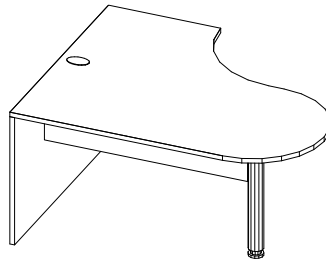

Professional Desks

1" Thick Desks

TL-TSOG
Straight w/ Full Modesty
W: 30"- 96"
D: 21" - 30"
H: 29"

TL-TSOZ
Straight w/ Partial Modesty
W: 30"- 96"
D: 21" - 30"
H: 29"

TL-TSRG
Straight w/ Full Recessed Modesty
W: 60"- 96"
D: 30" - 36"
H: 29"

TL-TARG
Arc w/ Full Recessed Modesty
W: 72"- 96"
D: 36"
H: 29"

Professional Tables

1" Thick

TL-TD0G
D-Table
W: 60"- 84"
D: 30"-36"
H: 29"

TL-TJ0G-L / TL-TJ0G-R
J-Table (Left Hand shown)
W: 60"- 84"
D: 24"
H: 29"