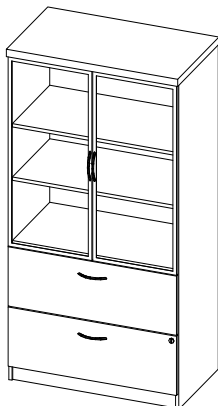

T-STEREO

Conference Filing and Storage

1.5" Thick

TB-FCSL-G
Combo Cabinet with Storage,
Lateral Files and Acrylic
Doors
W: 36"
D: 21"
H: 78"

TB-FSDC-L / TB-FSDC-R
Storage Cabinet with Coat
Bar and Shelves
(Left Hand shown)
W: 24"
D: 21"
H: 78"