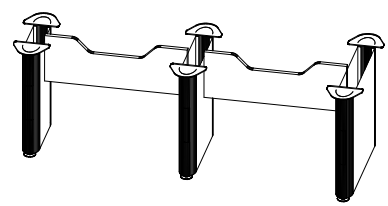

TB-B5-T
Elliptical Base for Tapered Tabletop
W: 48" - 60"
D: 84" - 204"
H: 28"