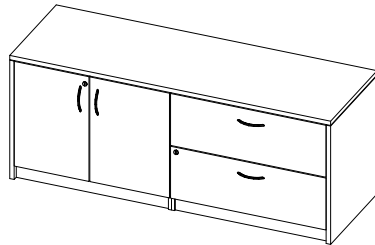

TL-CRSL
Credenza w/ Storage Cabinet LH,
Lateral File RH
W: 72"
D: 21" - 24"
H: 29"