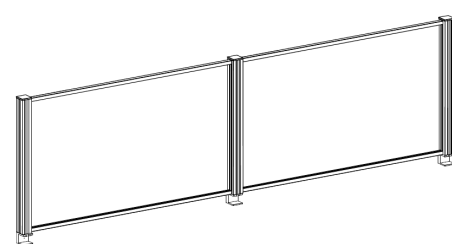

2 front shields

What's Included:

24"W-60"W:

- 2 Scene posts with 2 clamps
- 1 front shield
- 1 set of horizontal retainers

66"W-72":

- 3 Scene posts with 3 clamps
- 2 front shields
- 2 sets of horizontal retainers

Notes:

Attached to surface with a clamp and does not require drilling into the surface

Shield can be placed along the width or the depth of the worksurface

Clamp mount is clamped onto the worksurface and requires 1.5" of clearance

Acrylic is 3/16" thick

How to Specify:

Specify based on width and depth of the worksurface the shield will be fastened to

Standard Width Options:

Widths: 24", 30", 36", 42", 48", 54", 60", 66", 72"

Heights: 24"

Shield finish

Metal post & retainer paint finish

Clear Acrylic

Code	Price	Height (in)	Width (in)
W-SC-S-2424-C	$370	24	24
W-SC-S-2430-C	$375	24	30
W-SC-S-2436-C	$391	24	36
W-SC-S-2442-C	$407	24	42
W-SC-S-2448-C	$422	24	48
W-SC-S-2454-C	$437	24	54
W-SC-S-2460-C	$453	24	60
W-SC-S-2466-C	$468	24	66
W-SC-S-2472-C	$492	24	72

Frosted Acrylic

Code	Price	Height (in)	Width (in)
W-SC-S-2424-F	$450	24	24
W-SC-S-2430-F	$460	24	30
W-SC-S-2436-F	$474	24	36
W-SC-S-2442-F	$503	24	42
W-SC-S-2448-F	$532	24	48
W-SC-S-2454-F	$561	24	54
W-SC-S-2460-F	$590	24	60
W-SC-S-2466-F	$616	24	66
W-SC-S-2472-F	$656	24	72

Laminate

Code	Price	Height (in)	Width (in)
W-SC-S-2424-L	$440	24	24
W-SC-S-2430-L	$445	24	30
W-SC-S-2436-L	$456	24	36
W-SC-S-2442-L	$467	24	42
W-SC-S-2448-L	$478	24	48
W-SC-S-2454-L	$490	24	54
W-SC-S-2460-L	$501	24	60
W-SC-S-2466-L	$521	24	66
W-SC-S-2472-L	$541	24	72

P.E.T. Acoustic Board

Code	Price	Height (in)	Width (in)
W-SC-S-2424-P	$710	24	24
W-SC-S-2430-P	$740	24	30
W-SC-S-2436-P	$800	24	36
W-SC-S-2442-P	$802	24	42
W-SC-S-2448-P	$803	24	48
W-SC-S-2454-P	$948	24	54
W-SC-S-2460-P	$950	24	60
W-SC-S-2466-P	$1035	24	66
W-SC-S-2472-P	$1045	24	72