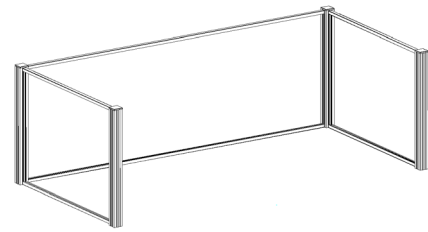

1 front shield