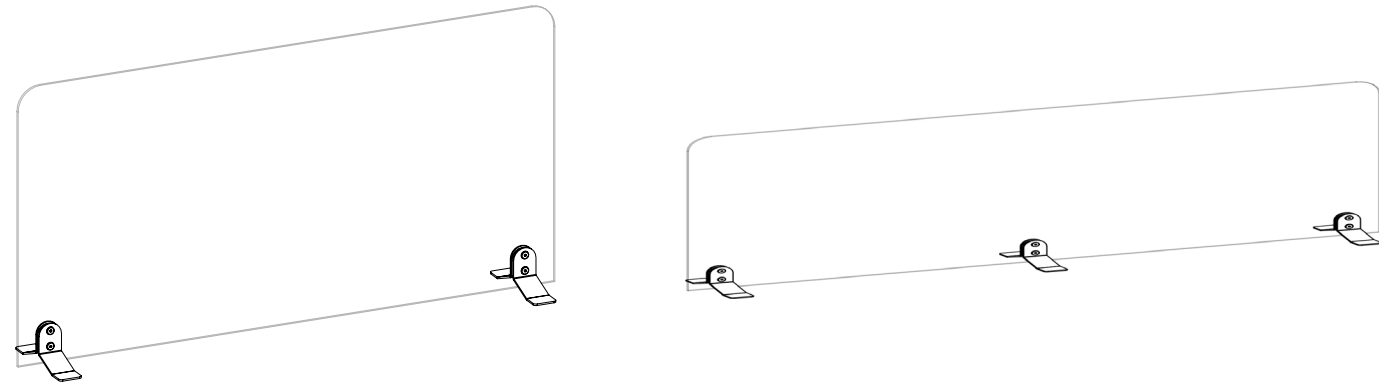

What's Included:

- 18"W-48"W:
  1 shield with 4 freestanding split feet
- 54"W-60"W:
  1 shield with 6 freestanding split feet

Notes:

- Split feet require a 9" clearance
- Shield is raised by 3/4"
- Available in clear or frosted acrylic or P.E.T. Acoustic Board only
- Acrylic is 1/4" thick

How to Specify:

Specify required size based on size of the worksurface shield will sit on

Options:

- Widths: 18", 24", 30", 36", 42", 48", 54", 60"
- Heights: 24"
- Shield finish
- Metal split feet paint finish

Clear Acrylic

Code	Price	Height (in)	Width (in)
W-SF-P-2418-C	$415	24	18
W-SF-P-2424-C	$415	24	24
W-SF-P-2430-C	$478	24	30
W-SF-P-2436-C	$480	24	36
W-SF-P-2442-C	$482	24	42
W-SF-P-2448-C	$485	24	48
W-SF-P-2454-C	$600	24	54
W-SF-P-2460-C	$607	24	60

Frosted Acrylic

Code	Price	Height (in)	Width (in)
W-SF-P-2418-F	$450	24	18
W-SF-P-2424-F	$450	24	24
W-SF-P-2430-F	$540	24	30
W-SF-P-2436-F	$545	24	36
W-SF-P-2442-F	$550	24	42
W-SF-P-2448-F	$555	24	48
W-SF-P-2454-F	$700	24	54
W-SF-P-2460-F	$714	24	60

P.E.T. Acoustic Board

Code	Price	Height (in)	Width (in)
W-SF-P-2418-P	$540	24	18
W-SF-P-2424-P	$540	24	24
W-SF-P-2430-P	$615	24	30
W-SF-P-2436-P	$620	24	36
W-SF-P-2442-P	$625	24	42
W-SF-P-2448-P	$630	24	48
W-SF-P-2454-P	$880	24	54
W-SF-P-2460-P	$883	24	60