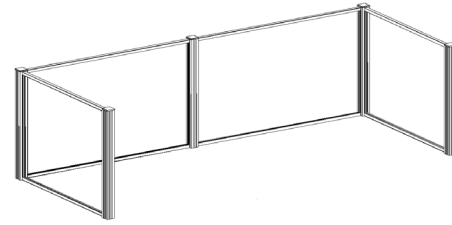

2 front shields

What's Included:

34"W-60"W:

- 4 Scene posts with 4 flat brackets
- 1 front shield and 2 side shields to create a u-shape
- 3 sets of horizontal retainers

64"W-72":

- 5 Scene posts with 5 flat brackets
- 2 front shield and 2 side shields to create a u-shape
- 4 sets of horizontal retainers

How to Specify:

Specify based on width and depth of the worksurface the shield will be fastened to

Integrated Options:

Depth: 23", 29"

Widths: 34", 40", 46", 52", 58", 64", 70"

Heights: 24"

Shield finish

Metal post & retainer paint finish

Notes:

Attached to surface with a bracket and requires drilling into the surface

23"D and 29" D are for integrated Height Adjustable Tables. A 1" pinch point on two sides and the front have been taken into account.

Acrylic is 3/16" thick

Standard Options:

Depth: 24", 30"

Widths at 24"D: 36", 42", 48", 54", 60", 66", 72"

Widths at 30"D: 48", 54", 60"

Heights: 24"

Shield finish

Metal post & retainer paint finish

Clear Acrylic

Code	Price	Height (in)	Depth (in)	Width (in)
W-SB-U-242334-C	$803	24	23	34
W-SB-U-242340-C	$819	24	23	40
W-SB-U-242346-C	$834	24	23	46
W-SB-U-242352-C	$849	24	23	52
W-SB-U-242358-C	$865	24	23	58
W-SB-U-242364-C	$988	24	23	64
W-SB-U-242370-C	$998	24	23	70
W-SB-U-242436-C	$813	24	24	36
W-SB-U-242442-C	$829	24	24	42
W-SB-U-242448-C	$844	24	24	48
W-SB-U-242454-C	$860	24	24	54
W-SB-U-242460-C	$875	24	24	60
W-SB-U-242466-C	$1013	24	24	66
W-SB-U-242472-C	$1029	24	24	72
W-SB-U-242934-C	$834	24	29	34
W-SB-U-242940-C	$849	24	29	40
W-SB-U-242946-C	$865	24	29	46
W-SB-U-242952-C	$880	24	29	52
W-SB-U-242958-C	$895	24	29	58
W-SB-U-242964-C	$1037	24	29	64
W-SB-U-242970-C	$1053	24	29	70
W-SB-U-243036-C	$844	24	30	36
W-SB-U-243042-C	$860	24	30	42
W-SB-U-243048-C	$875	24	30	48
W-SB-U-243054-C	$890	24	30	54
W-SB-U-243060-C	$906	24	30	60
W-SB-U-243066-C	$1049	24	30	66
W-SB-U-243072-C	$1065	24	30	72