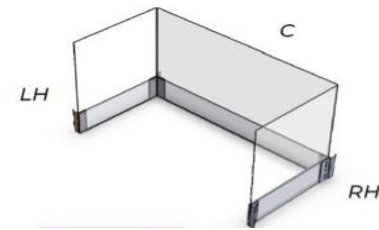

Clear Glass w/ Magnetic Fascia

What's Included:

- 3 shields
- 2 left hand brackets
- 2 right hand brackets
- 2 corner link bracket
- 3 fascias for tempered glass option

How to Specify:

Match the height, depth and width of the shield to the panel it is going to be mounted on

Notes:

- Requires 8" clearance from the top of the panel
- Available in Tempered Glass and Laminate
- Laminate and Clear Glass Bare Panel Shields do not come with magnetic fascia

Options:

- Widths: 18", 24", 30", 36", 42", 48", 54", 60", 66", 72"
- Heights: 24" above the panel trim
- Shield finish
- Metal paint finish
- Screen Finish: Clear Tempered Glass, Laminate

Laminate

Code	Price	Height (in)	Depth (in)	Width (in)
W-CP-U-242442-L	$1046	24	24	42
W-CP-U-242448-L	$1061	24	24	48
W-CP-U-242454-L	$1076	24	24	54
W-CP-U-242460-L	$1092	24	24	60
W-CP-U-242466-L	$1107	24	24	66
W-CP-U-242472-L	$1122	24	24	72
W-CP-U-243042-L	$1076	24	30	42
W-CP-U-243048-L	$1092	24	30	48
W-CP-U-243054-L	$1107	24	30	54
W-CP-U-243060-L	$1122	24	30	60
W-CP-U-243066-L	$1137	24	30	66
W-CP-U-243072-L	$1152	24	30	72
W-CP-U-243642-L	$1107	24	36	42
W-CP-U-243648-L	$1122	24	36	48
W-CP-U-243654-L	$1137	24	36	54
W-CP-U-243660-L	$1152	24	36	60
W-CP-U-243666-L	$1167	24	36	66
W-CP-U-243672-L	$1182	24	36	72

Clear Glass Bare Panel

Code	Price	Height (in)	Depth (in)	Width (in)
W-CP-U-242442CG	$1385	24	24	42
W-CP-U-242448CG	$1437	24	24	48
W-CP-U-242454CG	$1443	24	24	54
W-CP-U-242460CG	$1525	24	24	60
W-CP-U-242466CG	$1556	24	24	66
W-CP-U-242472CG	$1586	24	24	72
W-CP-U-243042CG	$1456	24	30	42
W-CP-U-243048CG	$1509	24	30	48
W-CP-U-243054CG	$1515	24	30	54
W-CP-U-243060CG	$1597	24	30	60
W-CP-U-243066CG	$1628	24	30	66
W-CP-U-243072CG	$1658	24	30	72
W-CP-U-243642CG	$1515	24	36	42
W-CP-U-243648CG	$1567	24	36	48
W-CP-U-243654CG	$1573	24	36	54
W-CP-U-243660CG	$1655	24	36	60
W-CP-U-243666CG	$1686	24	36	66
W-CP-U-243672CG	$1716	24	36	72

see next page for Clear Glass w/ Magnetic Fascia