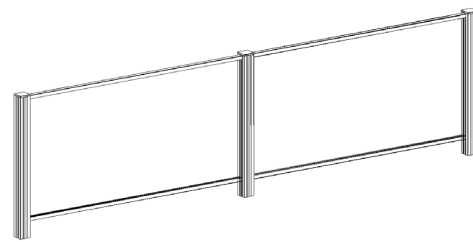

2 front shields

What's Included:

24"W-60"W:

- 2 Scene posts with 2 flat brackets
- 1 front shield
- 1 set of horizontal retainers

64"W-72":

- 3 Scene posts with 3 flat brackets
- 2 front shields
- 2 sets of horizontal retainers

How to Specify:

Specify based on width and depth of the worksurface the shield will be fastened to
Specify regular or cropped width

Notes:

Attached to surface with a clamp and does not require drilling into the surface

Shield can be placed along the width or the depth of the worksurface

Raised shield sits 4" above worksurface

Cropped width is 2" shorter

Clamp mount is clamped onto the worksurface and requires 1.5" of clearance

Available in clear acrylic only

Acrylic is 3/16" thick

Integrated Width Options:

Width: 34", 40", 52", 58", 64", 70"

Heights: 24"

Metal post & retainer paint finish

Standard Width Options:

Widths: 24", 30", 36", 42", 48", 54", 60", 66", 72"

Heights: 24"

Metal post & retainer paint finish

Clear Acrylic

Code	Price	Height (in)	Width (in)
W-SB-R-2424-C	$370	24	24
W-SB-R-2430-C	$375	24	30
W-SB-R-2434-C	$386	24	34
W-SB-R-2436-C	$391	24	36
W-SB-R-2440-C	$402	24	40
W-SB-R-2442-C	$407	24	42
W-SB-R-2446-C	$417	24	46
W-SB-R-2448-C	$422	24	48
W-SB-R-2452-C	$432	24	52
W-SB-R-2454-C	$437	24	54
W-SB-R-2458-C	$448	24	58
W-SB-R-2460-C	$453	24	60
W-SB-R-2464-C	$460	24	64
W-SB-R-2466-C	$468	24	66
W-SB-R-2470-C	$484	24	70
W-SB-R-2472-C	$492	24	72