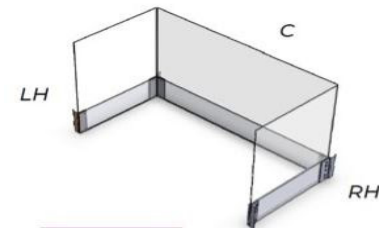

Clear Glass w/ Magnetic Fascia

What's Included:

- 3 shields
- 2 left hand brackets
- 2 right hand brackets
- 2 corner link bracket
- 3 fascias for tempered glass option

Notes:

- Requires 8" clearance from the top of the panel
- Available in Tempered Glass and Laminate
- Laminate and Clear Glass Bare Panel Shield do not come with magnetic fascia

How to Specify:

Match the height, depth and width of the shield to the panel it is going to be mounted on

Options:

- Widths: 18", 24", 30", 36", 42", 48", 54", 60", 66", 72"
- Heights: 24.25" above the panel trim
- Shield finish
- Metal paint finish
- Screen Finish: Clear Tempered Glass, Laminate

Laminate

Code	Price	Height (in)	Depth (in)	Width (in)
W-LP-U-242442-L	$1046	24.25	24	42
W-LP-U-242448-L	$1061	24.25	24	48
W-LP-U-242454-L	$1076	24.25	24	54
W-LP-U-242460-L	$1092	24.25	24	60
W-LP-U-242466-L	$1107	24.25	24	66
W-LP-U-242472-L	$1122	24.25	24	72
W-LP-U-243042-L	$1076	24.25	30	42
W-LP-U-243048-L	$1092	24.25	30	48
W-LP-U-243054-L	$1107	24.25	30	54
W-LP-U-243060-L	$1122	24.25	30	60
W-LP-U-243066-L	$1137	24.25	30	66
W-LP-U-243072-L	$1152	24.25	30	72
W-LP-U-243642-L	$1107	24.25	36	42
W-LP-U-243648-L	$1122	24.25	36	48
W-LP-U-243654-L	$1137	24.25	36	54
W-LP-U-243660-L	$1152	24.25	36	60
W-LP-U-243666-L	$1167	24.25	36	66
W-LP-U-243672-L	$1182	24.25	36	72

Clear Glass Bare Panel

Code	Price	Height (in)	Depth (in)	Width (in)
W-LP-U-242442CG	$1385	24.25	24	42
W-LP-U-242448CG	$1437	24.25	24	48
W-LP-U-242454CG	$1443	24.25	24	54
W-LP-U-242460CG	$1525	24.25	24	60
W-LP-U-242466CG	$1556	24.25	24	66
W-LP-U-242472CG	$1586	24.25	24	72
W-LP-U-243042CG	$1456	24.25	30	42
W-LP-U-243048CG	$1509	24.25	30	48
W-LP-U-243054CG	$1515	24.25	30	54
W-LP-U-243060CG	$1597	24.25	30	60
W-LP-U-243066CG	$1628	24.25	30	66
W-LP-U-243072CG	$1658	24.25	30	72
W-LP-U-243642CG	$1515	24.25	36	42
W-LP-U-243648CG	$1567	24.25	36	48
W-LP-U-243654CG	$1573	24.25	36	54
W-LP-U-243660CG	$1655	24.25	36	60
W-LP-U-243666CG	$1686	24.25	36	66
W-LP-U-243672CG	$1716	24.25	36	72

see next page for Clear Glass w/ Magnetic Fascia