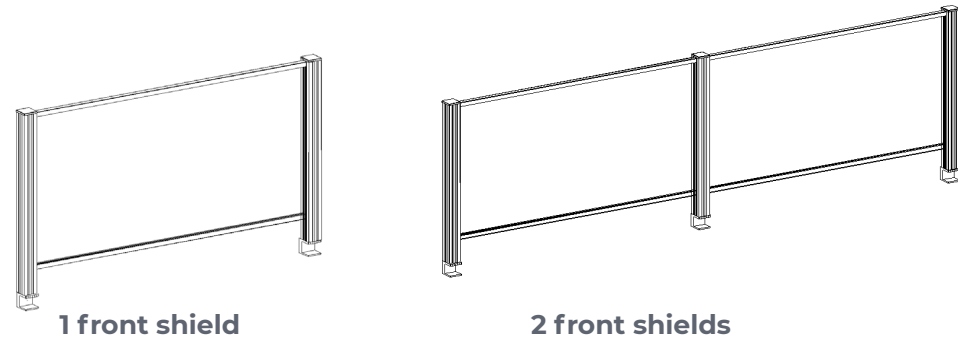

What's Included:

24"W-60"W:

- 2 Scene posts with 2 clamps
- 1 front shield
- 1 set of horizontal retainers

66"W-72":

- 3 Scene posts with 3 clamps
- 2 front shields
- 2 sets of horizontal retainers

Notes:

Attached to surface with a clamp and does not require drilling into the surface

Shield can be placed along the width or the depth of the worksurface

Clamp mount is clamped onto the worksurface and requires 1.5" of clearance

Shield is raised 4" above the worksurface

Available in clear acrylic only

Acrylic is 3/16" thick

How to Specify:

Specify based on width and depth of the worksurface the shield will be fastened to

Standard Width Options:

Widths: 24", 30", 36", 42", 48", 54", 60", 66", 72"

Heights: 24"

Metal post & retainer paint finish

Clear Acrylic

Code	Price	Height (in)	Width (in)
W-SC-R-2424-C	$370	24	24
W-SC-R-2430-C	$375	24	30
W-SC-R-2436-C	$391	24	36
W-SC-R-2442-C	$407	24	42
W-SC-R-2448-C	$422	24	48
W-SC-R-2454-C	$437	24	54
W-SC-R-2460-C	$453	24	60
W-SC-R-2466-C	$468	24	66
W-SC-R-2472-C	$492	24	72