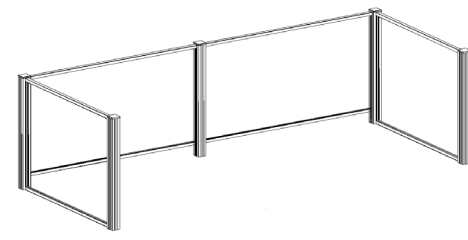

2 front shields

What's Included:

34"W-60"W:

- 4 Scene posts with 4 flat brackets
- 1 front shield and 2 side shields to create a u-shape
- 3 sets of horizontal retainers

64"W-72":

- 5 Scene posts with 5 flat brackets
- 2 front shield and 2 side shields to create a u-shape
- 4 sets of horizontal retainers

How to Specify:

Specify based on width and depth of the worksurface the shield will be fastened to

Specify regular or cropped width

Integrated Options

Depth: 24", 30"

Width: 34", 40", 52", 58", 64", 70"

Heights: 24"

Metal post & retainer paint finish

Notes:

Attached to surface with a clamp and does not require drilling into the surface

Shield can be placed along the width or the depth of the worksurface

Cropped width is 2" shorter

Clamp mount is clamped onto the worksurface and requires 1.5" of clearance

Front shield is raised 4" off the worksurface

Available in clear acrylic only

Acrylic is 3/16" thick

Standard Width Options:

Depth: 24", 30"

Widths: 36", 42", 48", 54", 60", 66", 72"

Heights: 24"

Metal post & retainer paint finish

Clear Acrylic

Code	Price	Height (in)	Depth (in)	Width (in)
W-SB-R-242334-C	$803	24	23	34
W-SB-R-242340-C	$819	24	23	40
W-SB-R-242346-C	$834	24	23	46
W-SB-R-242352-C	$849	24	23	52
W-SB-R-242358-C	$865	24	23	58
W-SB-R-242364-C	$988	24	23	64
W-SB-R-242370-C	$998	24	23	70
W-SB-R-242934-C	$834	24	29	34
W-SB-R-242940-C	$849	24	29	40
W-SB-R-242946-C	$865	24	29	46
W-SB-R-242952-C	$880	24	29	52
W-SB-R-242958-C	$895	24	29	58
W-SB-R-242964-C	$1037	24	29	64
W-SB-R-242970-C	$1053	24	29	70
W-SB-R-242436-C	$813	24	24	36
W-SB-R-242442-C	$829	24	24	42
W-SB-R-242448-C	$844	24	24	48
W-SB-R-242454-C	$860	24	24	54
W-SB-R-242460-C	$875	24	24	60
W-SB-R-242466-C	$1013	24	24	66
W-SB-R-242472-C	$1029	24	24	72
W-SB-R-243036-C	$844	24	30	36
W-SB-R-243042-C	$860	24	30	42
W-SB-R-243048-C	$875	24	30	48
W-SB-R-243054-C	$890	24	30	54
W-SB-R-243060-C	$906	24	30	60
W-SB-R-243066-C	$1049	24	30	66
W-SB-R-243072-C	$1065	24	30	72