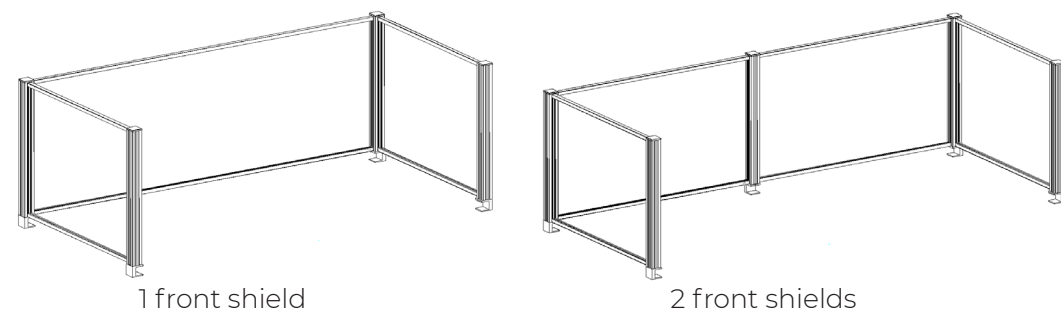

Contents

Cosmo Inside U-Shape	82
Cosmo End Cap	85
Switch	
Switch Straight	86
Switch Straight Extended	88
Switch Inside Corner	90
Switch Inside U-Shape	100
Switch End Cap	103
Gallery Shield	104
Freestanding w/ Stationary D-Feet	106
Stationary Skate Feet	108
Mobile Roller Skate Feet	110
Indent w/Stationary Skate Feet	112
Indent w/Mobile Roller Skate Feet	114

Canada
Shield Pricebook
July 2020
Scene Shield

Scene Shield

<u>U-Shape Shield w/ Clamp</u>	8
<u>U-Shape Raised Shield w/ Clamp</u>	10
<u>U-Shape Shield w/ Bracket</u>	12
<u>Scene Post</u>	17
<u>U-Shape Raised Shield w/ Bracket</u>	18
<u>Single Shield w/ Clamp</u>	20
<u>Single Raised Shield w/ Clamp</u>	22
<u>Single Shield w/ Bracket</u>	24
<u>Single Raised Shield w/ Bracket</u>	26
<u>Shield - End-to-End</u>	28
<u>Raised Shield - End-to-End</u>	30
<u>Shield - End-to-Shared</u>	32
<u>Raised Shield - End-to-Shared</u>	34
<u>Shield - Shared-to-Shared</u>	36
<u>Raised Shield - Shared-to-Shared</u>	38
<u>Post Extended Shield</u>	40
<u>Extended Shield</u>	42