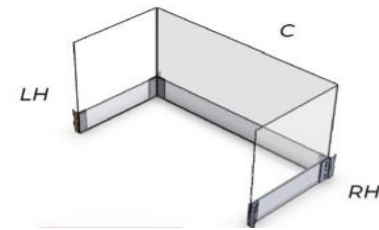

Clear Glass w/ Magnetic Fascia

What's Included:

- 3 shields
- 2 left hand brackets
- 2 right hand brackets
- 2 corner link bracket
- 3 fascias for tempered glass option

Notes:

- Requires 8" clearance from the top of the panel
- Available in Tempered Glass and Laminate
- Laminate and Clear Glass Bare Panel Shield do not come with magnetic fascia

How to Specify:

Match the height, depth and width of the shield to the panel it is going to be mounted on

Options:

- Widths: 18", 24", 30", 36", 42", 48", 54", 60", 66", 72"
- Heights: 24.25" above the panel trim
- Shield finish
- Metal paint finish
- Screen Finish: Clear Tempered Glass, Laminate

Laminate

Code	Price	Height (in)	Depth (in)	Width (in)
W-LP-U-242442-L	$1436	24.25	24	42
W-LP-U-242448-L	$1457	24.25	24	48
W-LP-U-242454-L	$1477	24.25	24	54
W-LP-U-242460-L	$1498	24.25	24	60
W-LP-U-242466-L	$1520	24.25	24	66
W-LP-U-242472-L	$1541	24.25	24	72
W-LP-U-243042-L	$1477	24.25	30	42
W-LP-U-243048-L	$1498	24.25	30	48
W-LP-U-243054-L	$1519	24.25	30	54
W-LP-U-243060-L	$1540	24.25	30	60
W-LP-U-243066-L	$1562	24.25	30	66
W-LP-U-243072-L	$1583	24.25	30	72
W-LP-U-243642-L	$1519	24.25	36	42
W-LP-U-243648-L	$1540	24.25	36	48
W-LP-U-243654-L	$1561	24.25	36	54
W-LP-U-243660-L	$1581	24.25	36	60
W-LP-U-243666-L	$1602	24.25	36	66
W-LP-U-243672-L	$1623	24.25	36	72

Clear Glass Bare Panel

Code	Price	Height (in)	Depth (in)	Width (in)
W-LP-U-242442CG	$1952	24.25	24	42
W-LP-U-242448CG	$1979	24.25	24	48
W-LP-U-242454CG	$2006	24.25	24	54
W-LP-U-242460CG	$2033	24.25	24	60
W-LP-U-242466CG	$2060	24.25	24	66
W-LP-U-242472CG	$2087	24.25	24	72
W-LP-U-243042CG	$2006	24.25	30	42
W-LP-U-243048CG	$2034	24.25	30	48
W-LP-U-243054CG	$2061	24.25	30	54
W-LP-U-243060CG	$2088	24.25	30	60
W-LP-U-243066CG	$2116	24.25	30	66
W-LP-U-243072CG	$2143	24.25	30	72
W-LP-U-243642CG	$2061	24.25	36	42
W-LP-U-243648CG	$2088	24.25	36	48
W-LP-U-243654CG	$2116	24.25	36	54
W-LP-U-243660CG	$2143	24.25	36	60
W-LP-U-243666CG	$2170	24.25	36	66
W-LP-U-243672CG	$2197	24.25	36	72

see next page for Clear Glass w/ Magnetic Fascia