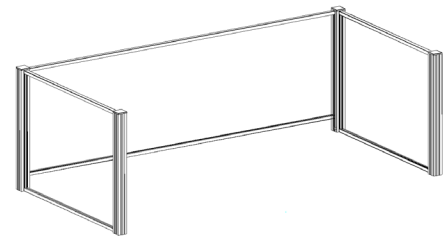

1 front shield