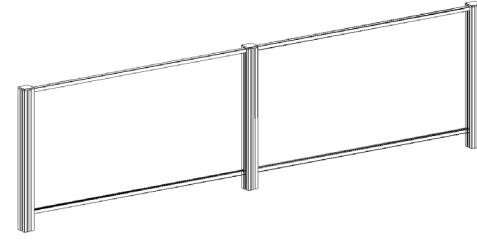

2 front shields

What's Included:

24"W-60"W:

- 2 Scene posts with 2 flat brackets
- 1 front shield
- 1 set of horizontal retainers

64"W-72":

- 3 Scene posts with 3 flat brackets
- 2 front shields
- 2 sets of horizontal retainers

How to Specify:

Specify based on width and depth of the worksurface the shield will be fastened to
Specify regular or cropped width

Notes:

Attached to surface with a clamp and does not require drilling into the surface

Shield can be placed along the width or the depth of the worksurface

Raised shield sits 4" above worksurface

Cropped width is 2" shorter

Clamp mount is clamped onto the worksurface and requires 1.5" of clearance

Available in clear acrylic only

Acrylic is 3/16" thick

Integrated Width Options:

Width: 34", 40", 52", 58", 64", 70"

Heights: 24"

Metal post & retainer paint finish

Standard Width Options:

Widths: 24", 30", 36", 42", 48", 54", 60", 66", 72"

Heights: 24"

Metal post & retainer paint finish

Clear Acrylic

Code	Price	Height (in)	Width (in)
W-SB-R-2424-C	$370	24	24
W-SB-R-2430-C	$375	24	30
W-SB-R-2434-C	$386	24	34
W-SB-R-2436-C	$391	24	36
W-SB-R-2440-C	$402	24	40
W-SB-R-2442-C	$407	24	42
W-SB-R-2446-C	$417	24	46
W-SB-R-2448-C	$422	24	48
W-SB-R-2452-C	$432	24	52
W-SB-R-2454-C	$437	24	54
W-SB-R-2458-C	$448	24	58
W-SB-R-2460-C	$453	24	60
W-SB-R-2464-C	$460	24	64
W-SB-R-2466-C	$468	24	66
W-SB-R-2470-C	$484	24	70
W-SB-R-2472-C	$492	24	72