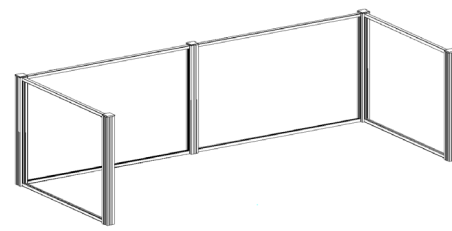

2 front shields

What's Included:

34"W-60"W:

- 4 Scene posts with 4 flat brackets
- 1 front shield and 2 side shields to create a u-shape
- 3 sets of horizontal retainers

64"W-72":

- 5 Scene posts with 5 flat brackets
- 2 front shield and 2 side shields to create a u-shape
- 4 sets of horizontal retainers

How to Specify:

Specify based on width and depth of the worksurface the shield will be fastened to

Integrated Options:

Depth: 23", 29"

Widths: 34", 40", 46", 52", 58", 64", 70"

Heights: 24"

Shield finish

Metal post & retainer paint finish

Notes:

Attached to surface with a bracket and requires drilling into the surface

23"D and 29" D are for integrated Height Adjustable Tables. A 1" pinch point on two sides and the front have been taken into account.

Acrylic is 3/16" thick

Standard Options:

Depth: 24", 30"

Widths at 24"D: 36", 42", 48", 54", 60", 66", 72"

Widths at 30"D: 48", 54", 60"

Heights: 24"

Shield finish

Metal post & retainer paint finish

Clear Acrylic

Code	Price	Height (in)	Depth (in)	Width (in)
W-SB-U-242334-C	$803	24	23	34
W-SB-U-242340-C	$819	24	23	40
W-SB-U-242346-C	$834	24	23	46
W-SB-U-242352-C	$849	24	23	52
W-SB-U-242358-C	$865	24	23	58
W-SB-U-242364-C	$988	24	23	64
W-SB-U-242370-C	$998	24	23	70
W-SB-U-242436-C	$813	24	24	36
W-SB-U-242442-C	$829	24	24	42
W-SB-U-242448-C	$844	24	24	48
W-SB-U-242454-C	$860	24	24	54
W-SB-U-242460-C	$875	24	24	60
W-SB-U-242466-C	$1013	24	24	66
W-SB-U-242472-C	$1029	24	24	72
W-SB-U-242934-C	$834	24	29	34
W-SB-U-242940-C	$849	24	29	40
W-SB-U-242946-C	$865	24	29	46
W-SB-U-242952-C	$880	24	29	52
W-SB-U-242958-C	$895	24	29	58
W-SB-U-242964-C	$1037	24	29	64
W-SB-U-242970-C	$1053	24	29	70
W-SB-U-243036-C	$844	24	30	36
W-SB-U-243042-C	$860	24	30	42
W-SB-U-243048-C	$875	24	30	48
W-SB-U-243054-C	$890	24	30	54
W-SB-U-243060-C	$906	24	30	60
W-SB-U-243066-C	$1049	24	30	66
W-SB-U-243072-C	$1065	24	30	72