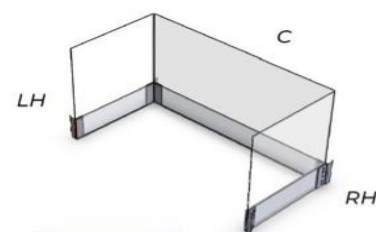

Clear Glass w/ Magnetic Fascia

What's Included:

- 3 shields
- 2 left hand brackets
- 2 right hand brackets
- 2 corner link bracket
- 3 fascias for tempered glass option

How to Specify:

Match the height, depth and width of the shield to the panel it is going to be mounted on

Notes:

- Requires 8" clearance from the top of the panel
- Available in Tempered Glass and Laminate
- Laminate and Clear Glass Bare Panel Shields do not come with magnetic fascia

Options:

- Widths: 18", 24", 30", 36", 42", 48", 54", 60", 66", 72"
- Heights: 24" above the panel trim
- Shield finish
- Metal paint finish
- Screen Finish: Clear Tempered Glass, Laminate

Laminate

Code	Price	Height (in)	Depth (in)	Width (in)
W-CP-U-242442-L	$1436	24	24	42
W-CP-U-242448-L	$1457	24	24	48
W-CP-U-242454-L	$1477	24	24	54
W-CP-U-242460-L	$1498	24	24	60
W-CP-U-242466-L	$1520	24	24	66
W-CP-U-242472-L	$1541	24	24	72
W-CP-U-243042-L	$1477	24	30	42
W-CP-U-243048-L	$1498	24	30	48
W-CP-U-243054-L	$1519	24	30	54
W-CP-U-243060-L	$1540	24	30	60
W-CP-U-243066-L	$1562	24	30	66
W-CP-U-243072-L	$1583	24	30	72
W-CP-U-243642-L	$1519	24	36	42
W-CP-U-243648-L	$1540	24	36	48
W-CP-U-243654-L	$1561	24	36	54
W-CP-U-243660-L	$1581	24	36	60
W-CP-U-243666-L	$1602	24	36	66
W-CP-U-243672-L	$1623	24	36	72

Clear Glass Bare Panel

Code	Price	Height (in)	Depth (in)	Width (in)
W-CP-U-242442CG	$1952	24	24	42
W-CP-U-242448CG	$1979	24	24	48
W-CP-U-242454CG	$2006	24	24	54
W-CP-U-242460CG	$2033	24	24	60
W-CP-U-242466CG	$2060	24	24	66
W-CP-U-242472CG	$2087	24	24	72
W-CP-U-243042CG	$2006	24	30	42
W-CP-U-243048CG	$2034	24	30	48
W-CP-U-243054CG	$2061	24	30	54
W-CP-U-243060CG	$2088	24	30	60
W-CP-U-243066CG	$2116	24	30	66
W-CP-U-243072CG	$2143	24	30	72
W-CP-U-243642CG	$2061	24	36	42
W-CP-U-243648CG	$2088	24	36	48
W-CP-U-243654CG	$2116	24	36	54
W-CP-U-243660CG	$2143	24	36	60
W-CP-U-243666CG	$2170	24	36	66
W-CP-U-243672CG	$2197	24	36	72

see next page for Clear Glass w/ Magnetic Fascia