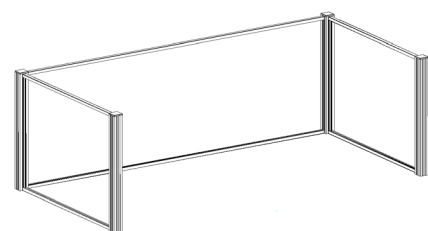

1 front shield