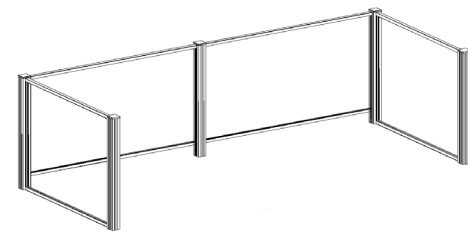

2 front shields

What's Included:

34"W-60"W:

- 4 Scene posts with 4 flat brackets
- 1 front shield and 2 side shields to create a u-shape
- 3 sets of horizontal retainers

64"W-72":

- 5 Scene posts with 5 flat brackets
- 2 front shield and 2 side shields to create a u-shape
- 4 sets of horizontal retainers

How to Specify:

Specify based on width and depth of the worksurface the shield will be fastened to

Specify regular or cropped width

Integrated Options

Depth: 24", 30"

Width: 34", 40", 52", 58", 64", 70"

Heights: 24"

Metal post & retainer paint finish

Notes:

Attached to surface with a clamp and does not require drilling into the surface

Shield can be placed along the width or the depth of the worksurface

Cropped width is 2" shorter

Clamp mount is clamped onto the worksurface and requires 1.5" of clearance

Front shield is raised 4" off the worksurface

Available in clear acrylic only

Acrylic is 3/16" thick

Standard Width Options:

Depth: 24", 30"

Widths: 36", 42", 48", 54", 60", 66", 72"

Heights: 24"

Metal post & retainer paint finish

Clear Acrylic

Code	Price	Height (in)	Depth (in)	Width (in)
W-SB-R-242334-C	$803	24	23	34
W-SB-R-242340-C	$819	24	23	40
W-SB-R-242346-C	$834	24	23	46
W-SB-R-242352-C	$849	24	23	52
W-SB-R-242358-C	$865	24	23	58
W-SB-R-242364-C	$988	24	23	64
W-SB-R-242370-C	$998	24	23	70
W-SB-R-242934-C	$834	24	29	34
W-SB-R-242940-C	$849	24	29	40
W-SB-R-242946-C	$865	24	29	46
W-SB-R-242952-C	$880	24	29	52
W-SB-R-242958-C	$895	24	29	58
W-SB-R-242964-C	$1037	24	29	64
W-SB-R-242970-C	$1053	24	29	70
W-SB-R-242436-C	$813	24	24	36
W-SB-R-242442-C	$829	24	24	42
W-SB-R-242448-C	$844	24	24	48
W-SB-R-242454-C	$860	24	24	54
W-SB-R-242460-C	$875	24	24	60
W-SB-R-242466-C	$1013	24	24	66
W-SB-R-242472-C	$1029	24	24	72
W-SB-R-243036-C	$844	24	30	36
W-SB-R-243042-C	$860	24	30	42
W-SB-R-243048-C	$875	24	30	48
W-SB-R-243054-C	$890	24	30	54
W-SB-R-243060-C	$906	24	30	60
W-SB-R-243066-C	$1049	24	30	66
W-SB-R-243072-C	$1065	24	30	72