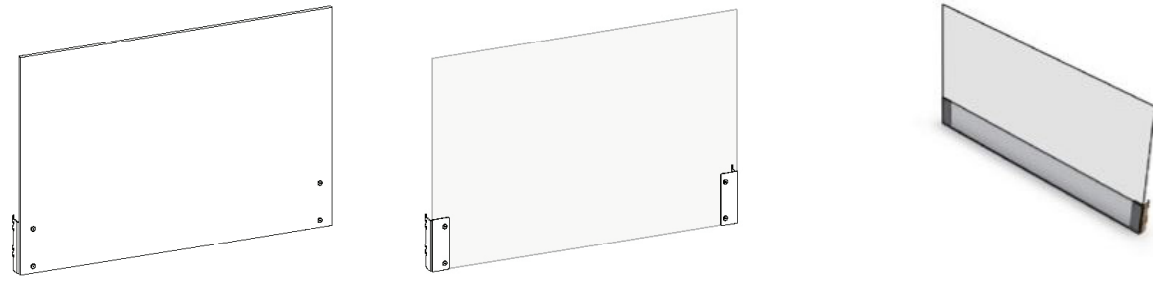

Clear Glass

Code	Price	Height (in)	Width (in)
W-CP-EC	\$84	24.25	18

Clear Glass w/ Magnetic Fascia

What's Included:

- 1 shield
- 1 left handed bracket
- 1 right handed bracket
- 1 fascia for tempered glass option only