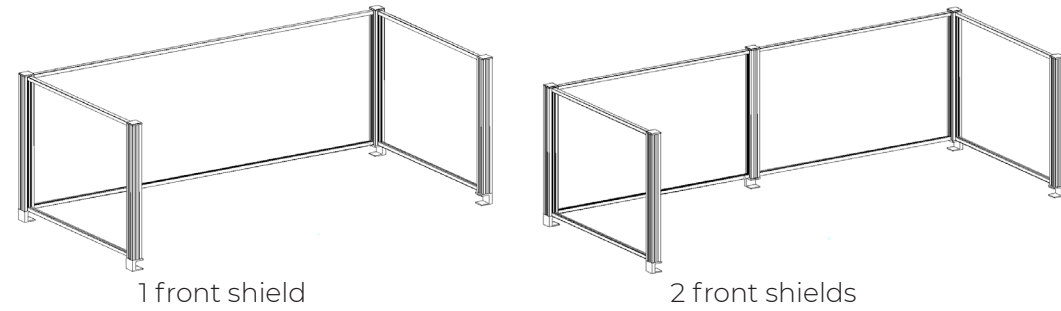

Contents

Splits Shield	44
Freestanding Splits Shield	46
Up Shield	48
Clamp Mounted Shield	49
Visitor Shield	50
Clear Acrylic Shield	51
Transaction Shield	52
Clear Acrylic Shield	54
Transaction Counter	56
Frameless Blade	58
Panel Mounted Shield	60
Freestanding Shield	62
w/ Stationary Wing Base	64
Panel Shield	66
Cosmo	
Cosmo Straight	68
Cosmo Straight Extended	70
Cosmo Inside Corner	72

Contents

Cosmo Inside U-Shape	82
Cosmo End Cap	85
Switch	
Switch Straight	86
Switch Straight Extended	88
Switch Inside Corner	90
Switch Inside U-Shape	100
Switch End Cap	103
Gallery Shield	104
Freestanding w/ Stationary D-Feet	106
Stationary Skate Feet	108
Mobile Roller Skate Feet	110
Indent w/Stationary Skate Feet	112
Indent w/Mobile Roller Skate Feet	114

Canada
Shield Pricebook
August 2020
Scene Shield

Scene Shield

<u>U-Shape Shield w/ Clamp</u>	8
<u>U-Shape Raised Shield w/ Clamp</u>	10
<u>U-Shape Shield w/ Bracket</u>	12
<u>Scene Post</u>	17
<u>U-Shape Raised Shield w/ Bracket</u>	18
<u>Single Shield w/ Clamp</u>	20
<u>Single Raised Shield w/ Clamp</u>	22
<u>Single Shield w/ Bracket</u>	24
<u>Single Raised Shield w/ Bracket</u>	26
<u>Shield - End-to-End</u>	28
<u>Raised Shield - End-to-End</u>	30
<u>Shield - End-to-Shared</u>	32
<u>Raised Shield - End-to-Shared</u>	34
<u>Shield - Shared-to-Shared</u>	36
<u>Raised Shield - Shared-to-Shared</u>	38
<u>Post Extended Shield</u>	40
<u>Extended Shield</u>	42