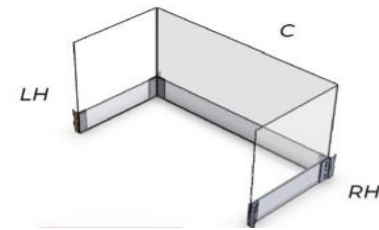

Clear Glass w/ Magnetic Fascia

What's Included:

- 3 shields
- 2 left hand brackets
- 2 right hand brackets
- 2 corner link bracket
- 3 fascias for tempered glass option

Notes:

Requires 8" clearance from the top of the panel
Available in Tempered Glass and Laminate
Laminate and Clear Glass Bare Panel Shield do not come with magnetic fascia

How to Specify:

Match the height, depth and width of the shield to the panel it is going to be mounted on

Options:

- Widths: 18", 24", 30", 36", 42", 48", 54", 60", 66", 72"
- Heights: 24" +/- above the panel trim
- Shield finish
- Metal paint finish
- Screen Finish: Clear Tempered Glass, Laminate

Laminate

Code	Price	Height (in)	Depth (in)	Width (in)
W-LP-U-242442-L	$1046	24+/-	24	42
W-LP-U-242448-L	$1061	24+/-	24	48
W-LP-U-242454-L	$1076	24+/-	24	54
W-LP-U-242460-L	$1092	24+/-	24	60
W-LP-U-242466-L	$1107	24+/-	24	66
W-LP-U-242472-L	$1122	24+/-	24	72
W-LP-U-243042-L	$1076	24+/-	30	42
W-LP-U-243048-L	$1092	24+/-	30	48
W-LP-U-243054-L	$1107	24+/-	30	54
W-LP-U-243060-L	$1122	24+/-	30	60
W-LP-U-243066-L	$1137	24+/-	30	66
W-LP-U-243072-L	$1152	24+/-	30	72
W-LP-U-243642-L	$1107	24+/-	36	42
W-LP-U-243648-L	$1122	24+/-	36	48
W-LP-U-243654-L	$1137	24+/-	36	54
W-LP-U-243660-L	$1152	24+/-	36	60
W-LP-U-243666-L	$1167	24+/-	36	66
W-LP-U-243672-L	$1182	24+/-	36	72

Clear Glass Bare Panel

Code	Price	Height (in)	Depth (in)	Width (in)
W-LP-U-242442CG	$1385	24+/-	24	42
W-LP-U-242448CG	$1437	24+/-	24	48
W-LP-U-242454CG	$1443	24+/-	24	54
W-LP-U-242460CG	$1525	24+/-	24	60
W-LP-U-242466CG	$1556	24+/-	24	66
W-LP-U-242472CG	$1586	24+/-	24	72
W-LP-U-243042CG	$1456	24+/-	30	42
W-LP-U-243048CG	$1509	24+/-	30	48
W-LP-U-243054CG	$1515	24+/-	30	54
W-LP-U-243060CG	$1597	24+/-	30	60
W-LP-U-243066CG	$1628	24+/-	30	66
W-LP-U-243072CG	$1658	24+/-	30	72
W-LP-U-243642CG	$1515	24+/-	36	42
W-LP-U-243648CG	$1567	24+/-	36	48
W-LP-U-243654CG	$1573	24+/-	36	54
W-LP-U-243660CG	$1655	24+/-	36	60
W-LP-U-243666CG	$1686	24+/-	36	66
W-LP-U-243672CG	$1716	24+/-	36	72

see next page for Clear Glass w/ Magnetic Fascia