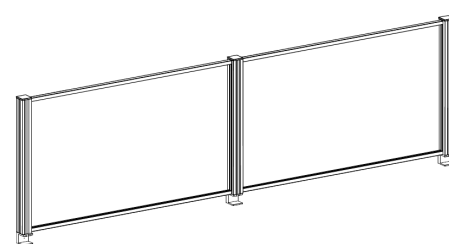

2 front shields

What's Included:

24"W-60"W:

- 2 Scene posts with 2 clamps
- 1 front shield
- 1 set of horizontal retainers

66"W-72":

- 3 Scene posts with 3 clamps
- 2 front shields
- 2 sets of horizontal retainers

Notes:

Attached to surface with a clamp and does not require drilling into the surface

Shield can be placed along the width or the depth of the worksurface

Clamp mount is clamped onto the worksurface and requires 1.5" of clearance

Acrylic is 3/16" thick

How to Specify:

Specify based on width and depth of the worksurface the shield will be fastened to

Standard Width Options:

Widths: 24", 30", 36", 42", 48", 54", 60", 66", 72"

Heights: 24"

Shield finish

Metal post & retainer paint finish

Clear Acrylic

Code	Price	Height (in)	Width (in)
W-SC-S-2424-C	$370	24	24
W-SC-S-2430-C	$375	24	30
W-SC-S-2436-C	$391	24	36
W-SC-S-2442-C	$407	24	42
W-SC-S-2448-C	$422	24	48
W-SC-S-2454-C	$437	24	54
W-SC-S-2460-C	$453	24	60
W-SC-S-2466-C	$468	24	66
W-SC-S-2472-C	$492	24	72

Frosted Acrylic

Code	Price	Height (in)	Width (in)
W-SC-S-2424-F	$450	24	24
W-SC-S-2430-F	$460	24	30
W-SC-S-2436-F	$474	24	36
W-SC-S-2442-F	$503	24	42
W-SC-S-2448-F	$532	24	48
W-SC-S-2454-F	$561	24	54
W-SC-S-2460-F	$590	24	60
W-SC-S-2466-F	$616	24	66
W-SC-S-2472-F	$656	24	72

Laminate

Code	Price	Height (in)	Width (in)
W-SC-S-2424-L	$440	24	24
W-SC-S-2430-L	$445	24	30
W-SC-S-2436-L	$456	24	36
W-SC-S-2442-L	$467	24	42
W-SC-S-2448-L	$478	24	48
W-SC-S-2454-L	$490	24	54
W-SC-S-2460-L	$501	24	60
W-SC-S-2466-L	$521	24	66
W-SC-S-2472-L	$541	24	72

P.E.T. Acoustic Board

Code	Price	Height (in)	Width (in)
W-SC-S-2424-P	$710	24	24
W-SC-S-2430-P	$740	24	30
W-SC-S-2436-P	$800	24	36
W-SC-S-2442-P	$802	24	42
W-SC-S-2448-P	$803	24	48
W-SC-S-2454-P	$948	24	54
W-SC-S-2460-P	$950	24	60
W-SC-S-2466-P	$1035	24	66
W-SC-S-2472-P	$1045	24	72