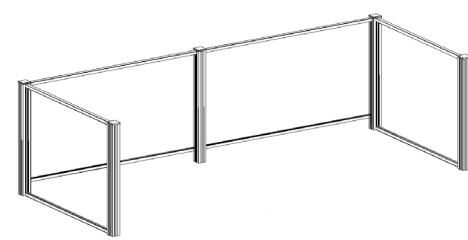

## Contents

<u>Scene Shield</u>	6
<u>U-Shape Shield w/ Clamp</u>	8
<u>U-Shape Raised Shield w/ Clamp</u>	10
<u>U-Shape Shield w/ Bracket</u>	12
<u>Scene Post</u>	17
<u>U-Shape Raised Shield w/ Bracket</u>	18
<u>Single Shield w/ Clamp</u>	20
<u>Single Raised Shield w/ Clamp</u>	22
<u>Single Shield w/ Bracket</u>	24
<u>Single Raised Shield w/ Bracket</u>	26
<u>Shield - End-to-End</u>	28
<u>Raised Shield - End-to-End</u>	30
<u>Shield - End-to-Shared</u>	32
<u>Raised Shield - End-to-Shared</u>	34
<u>Shield - Shared-to-Shared</u>	36
<u>Raised Shield - Shared-to-Shared</u>	38
<u>Post Extended Shield</u>	40
<u>Extended Shield</u>	42

**Options:**

- Height: 24"
- Mounting hardware
- Metal post paint finish

Code	Price	Height (in)
W-PS-24	\$60	24
W-PS-24-B	\$85	24
W-PS-24-C	\$85	24
W-PS-24-B-4	\$95	24
W-PS-24-CT	\$90	24

1 front shield

2 front shields