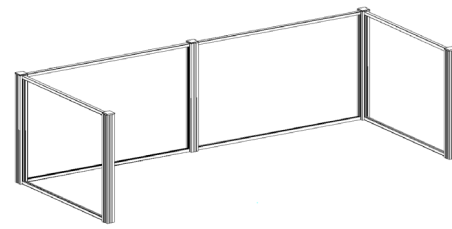

2 front shields

What's Included:

34"W-60"W:

- 4 Scene posts with 4 flat brackets
- 1 front shield and 2 side shields to create a u-shape
- 3 sets of horizontal retainers

64"W-72":

- 5 Scene posts with 5 flat brackets
- 2 front shield and 2 side shields to create a u-shape
- 4 sets of horizontal retainers

How to Specify:

Specify based on width and depth of the worksurface the shield will be fastened to

Integrated Options:

Depth: 23", 29"

Widths: 34", 40", 46", 52", 58", 64", 70"

Heights: 24"

Shield finish

Metal post & retainer paint finish

Notes:

Attached to surface with a bracket and requires drilling into the surface

23"D and 29" D are for integrated Height Adjustable Tables. A 1" pinch point on two sides and the front have been taken into account.

Acrylic is 3/16" thick

Standard Options:

Depth: 24", 30"

Widths at 24"D: 36", 42", 48", 54", 60", 66", 72"

Widths at 30"D: 48", 54", 60"

Heights: 24"

Shield finish

Metal post & retainer paint finish

Clear Acrylic

Code	Price	Height (in)	Depth (in)	Width (in)
W-SB-U-242334-C	$803	24	23	34
W-SB-U-242340-C	$819	24	23	40
W-SB-U-242346-C	$834	24	23	46
W-SB-U-242352-C	$849	24	23	52
W-SB-U-242358-C	$865	24	23	58
W-SB-U-242364-C	$988	24	23	64
W-SB-U-242370-C	$998	24	23	70
W-SB-U-242436-C	$813	24	24	36
W-SB-U-242442-C	$829	24	24	42
W-SB-U-242448-C	$844	24	24	48
W-SB-U-242454-C	$860	24	24	54
W-SB-U-242460-C	$875	24	24	60
W-SB-U-242466-C	$1013	24	24	66
W-SB-U-242472-C	$1029	24	24	72
W-SB-U-242934-C	$834	24	29	34
W-SB-U-242940-C	$849	24	29	40
W-SB-U-242946-C	$865	24	29	46
W-SB-U-242952-C	$880	24	29	52
W-SB-U-242958-C	$895	24	29	58
W-SB-U-242964-C	$1037	24	29	64
W-SB-U-242970-C	$1053	24	29	70
W-SB-U-243036-C	$844	24	30	36
W-SB-U-243042-C	$860	24	30	42
W-SB-U-243048-C	$875	24	30	48
W-SB-U-243054-C	$890	24	30	54
W-SB-U-243060-C	$906	24	30	60
W-SB-U-243066-C	$1049	24	30	66
W-SB-U-243072-C	$1065	24	30	72