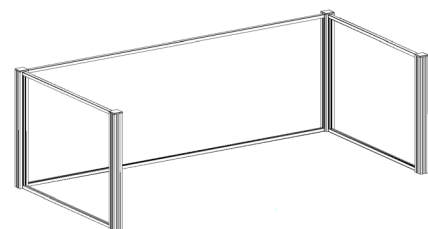

1 front shield