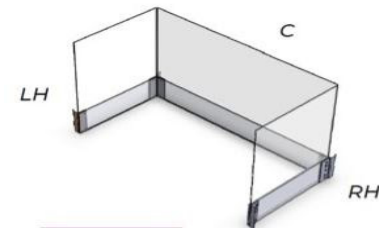

Clear Glass w/ Magnetic Fascia

What's Included:

- 3 shields
- 2 left hand brackets
- 2 right hand brackets
- 2 corner link bracket
- 3 fascias for tempered glass option

How to Specify:

Match the height, depth and width of the shield to the panel it is going to be mounted on

Notes:

- Requires 8" clearance from the top of the panel
- Available in Tempered Glass and Laminate
- Laminate and Clear Glass Bare Panel Shields do not come with magnetic fascia

Options:

- Widths: 18", 24", 30", 36", 42", 48", 54", 60", 66", 72"
- Heights: 24" above the panel trim
- Shield finish
- Metal paint finish
- Screen Finish: Clear Tempered Glass, Laminate

Laminate

Code	Price	Height (in)	Depth (in)	Width (in)
W-CP-U-242442-L	$1436	24	24	42
W-CP-U-242448-L	$1457	24	24	48
W-CP-U-242454-L	$1477	24	24	54
W-CP-U-242460-L	$1498	24	24	60
W-CP-U-242466-L	$1520	24	24	66
W-CP-U-242472-L	$1541	24	24	72
W-CP-U-243042-L	$1477	24	30	42
W-CP-U-243048-L	$1498	24	30	48
W-CP-U-243054-L	$1519	24	30	54
W-CP-U-243060-L	$1540	24	30	60
W-CP-U-243066-L	$1562	24	30	66
W-CP-U-243072-L	$1583	24	30	72
W-CP-U-243642-L	$1519	24	36	42
W-CP-U-243648-L	$1540	24	36	48
W-CP-U-243654-L	$1561	24	36	54
W-CP-U-243660-L	$1581	24	36	60
W-CP-U-243666-L	$1602	24	36	66
W-CP-U-243672-L	$1623	24	36	72

Clear Glass Bare Panel

Code	Price	Height (in)	Depth (in)	Width (in)
W-CP-U-242442CG	$1952	24	24	42
W-CP-U-242448CG	$1979	24	24	48
W-CP-U-242454CG	$2006	24	24	54
W-CP-U-242460CG	$2033	24	24	60
W-CP-U-242466CG	$2060	24	24	66
W-CP-U-242472CG	$2087	24	24	72
W-CP-U-243042CG	$2006	24	30	42
W-CP-U-243048CG	$2034	24	30	48
W-CP-U-243054CG	$2061	24	30	54
W-CP-U-243060CG	$2088	24	30	60
W-CP-U-243066CG	$2116	24	30	66
W-CP-U-243072CG	$2143	24	30	72
W-CP-U-243642CG	$2061	24	36	42
W-CP-U-243648CG	$2088	24	36	48
W-CP-U-243654CG	$2116	24	36	54
W-CP-U-243660CG	$2143	24	36	60
W-CP-U-243666CG	$2170	24	36	66
W-CP-U-243672CG	$2197	24	36	72

see next page for Clear Glass w/ Magnetic Fascia