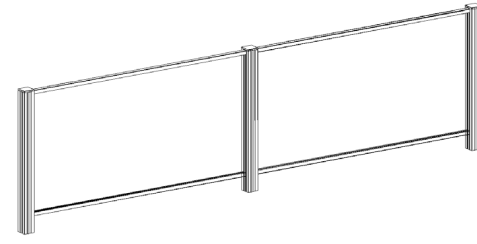

2 front shields

What's Included:

24"W-60"W:

- 2 Scene posts with 2 flat brackets
- 1 front shield
- 1 set of horizontal retainers

64"W-72":

- 3 Scene posts with 3 flat brackets
- 2 front shields
- 2 sets of horizontal retainers

How to Specify:

Specify based on width and depth of the worksurface the shield will be fastened to
Specify regular or cropped width

Notes:

Attached to surface with a clamp and does not require drilling into the surface

Shield can be placed along the width or the depth of the worksurface

Raised shield sits 4" above worksurface

Cropped width is 2" shorter

Clamp mount is clamped onto the worksurface and requires 1.5" of clearance

Available in clear acrylic only

Acrylic is 3/16" thick

Integrated Width Options:

Width: 34", 40", 52", 58", 64", 70"

Heights: 24"

Metal post & retainer paint finish

Standard Width Options:

Widths: 24", 30", 36", 42", 48", 54", 60", 66", 72"

Heights: 24"

Metal post & retainer paint finish

Clear Acrylic

Code	Price	Height (in)	Width (in)
W-SB-R-2424-C	$370	24	24
W-SB-R-2430-C	$375	24	30
W-SB-R-2434-C	$386	24	34
W-SB-R-2436-C	$391	24	36
W-SB-R-2440-C	$402	24	40
W-SB-R-2442-C	$407	24	42
W-SB-R-2446-C	$417	24	46
W-SB-R-2448-C	$422	24	48
W-SB-R-2452-C	$432	24	52
W-SB-R-2454-C	$437	24	54
W-SB-R-2458-C	$448	24	58
W-SB-R-2460-C	$453	24	60
W-SB-R-2464-C	$460	24	64
W-SB-R-2466-C	$468	24	66
W-SB-R-2470-C	$484	24	70
W-SB-R-2472-C	$492	24	72