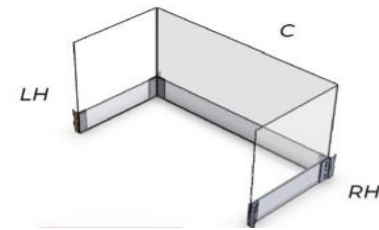

Clear Glass w/ Magnetic Fascia

What's Included:

- 3 shields
- 2 left hand brackets
- 2 right hand brackets
- 2 corner link bracket
- 3 fascias for tempered glass option

Notes:

- Requires 8" clearance from the top of the panel
- Available in Tempered Glass and Laminate
- Laminate and Clear Glass Bare Panel Shield do not come with magnetic fascia

How to Specify:

Match the height, depth and width of the shield to the panel it is going to be mounted on

Options:

- Widths: 18", 24", 30", 36", 42", 48", 54", 60", 66", 72"
- Heights: 24" +/- above the panel trim
- Shield finish
- Metal paint finish
- Screen Finish: Clear Tempered Glass, Laminate

Laminate

Code	Price	Height (in)	Depth (in)	Width (in)
W-LP-U-242442-L	$1436	24+/-	24	42
W-LP-U-242448-L	$1457	24+/-	24	48
W-LP-U-242454-L	$1477	24+/-	24	54
W-LP-U-242460-L	$1498	24+/-	24	60
W-LP-U-242466-L	$1520	24+/-	24	66
W-LP-U-242472-L	$1541	24+/-	24	72
W-LP-U-243042-L	$1477	24+/-	30	42
W-LP-U-243048-L	$1498	24+/-	30	48
W-LP-U-243054-L	$1519	24+/-	30	54
W-LP-U-243060-L	$1540	24+/-	30	60
W-LP-U-243066-L	$1562	24+/-	30	66
W-LP-U-243072-L	$1583	24+/-	30	72
W-LP-U-243642-L	$1519	24+/-	36	42
W-LP-U-243648-L	$1540	24+/-	36	48
W-LP-U-243654-L	$1561	24+/-	36	54
W-LP-U-243660-L	$1581	24+/-	36	60
W-LP-U-243666-L	$1602	24+/-	36	66
W-LP-U-243672-L	$1623	24+/-	36	72

Clear Glass Bare Panel

Code	Price	Height (in)	Depth (in)	Width (in)
W-LP-U-242442CG	$1952	24+/-	24	42
W-LP-U-242448CG	$1979	24+/-	24	48
W-LP-U-242454CG	$2006	24+/-	24	54
W-LP-U-242460CG	$2033	24+/-	24	60
W-LP-U-242466CG	$2060	24+/-	24	66
W-LP-U-242472CG	$2087	24+/-	24	72
W-LP-U-243042CG	$2006	24+/-	30	42
W-LP-U-243048CG	$2034	24+/-	30	48
W-LP-U-243054CG	$2061	24+/-	30	54
W-LP-U-243060CG	$2088	24+/-	30	60
W-LP-U-243066CG	$2116	24+/-	30	66
W-LP-U-243072CG	$2143	24+/-	30	72
W-LP-U-243642CG	$2061	24+/-	36	42
W-LP-U-243648CG	$2088	24+/-	36	48
W-LP-U-243654CG	$2116	24+/-	36	54
W-LP-U-243660CG	$2143	24+/-	36	60
W-LP-U-243666CG	$2170	24+/-	36	66
W-LP-U-243672CG	$2197	24+/-	36	72

see next page for Clear Glass w/ Magnetic Fascia