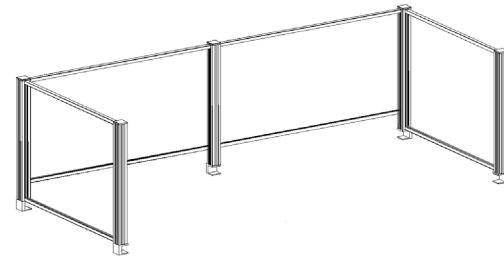

2 front shields

What's Included:

36"W-60"W:

- 4 Scene posts with 4 clamps
- 1 front shield and 2 side shields to create a u-shape
- 3 sets of horizontal retainers

66"W-72":

- 5 Scene posts with 5 clamps
- 2 front shield and 2 side shields to create a u-shape
- 4 sets of horizontal retainers

How to Specify:

Specify based on width and depth of the worksurface the shield will be fastened to

Notes:

Attached to surface with a clamp and does not require drilling into the surface

Clamp mount is clamped onto the worksurface and requires 1.5" of clearance

Front of shield is raised 4" off the worksurface

Shield finish available in clear acrylic only

Acrylic is 3/16" thick

Standard Options:

Depth: 30"

Widths: 48", 54", 60, 66, 72

Heights: 24"

Metal post & retainer paint finish

Clear Acrylic

Code	Price	Height (in)	Depth (in)	Width (in)
W-SC-R-243048-C	$875	24	30	48
W-SC-R-243054-C	$890	24	30	54
W-SC-R-243060-C	$906	24	30	60
W-SC-R-243066-C	$1049	24	30	66
W-SC-R-243072-C	$1065	24	30	72