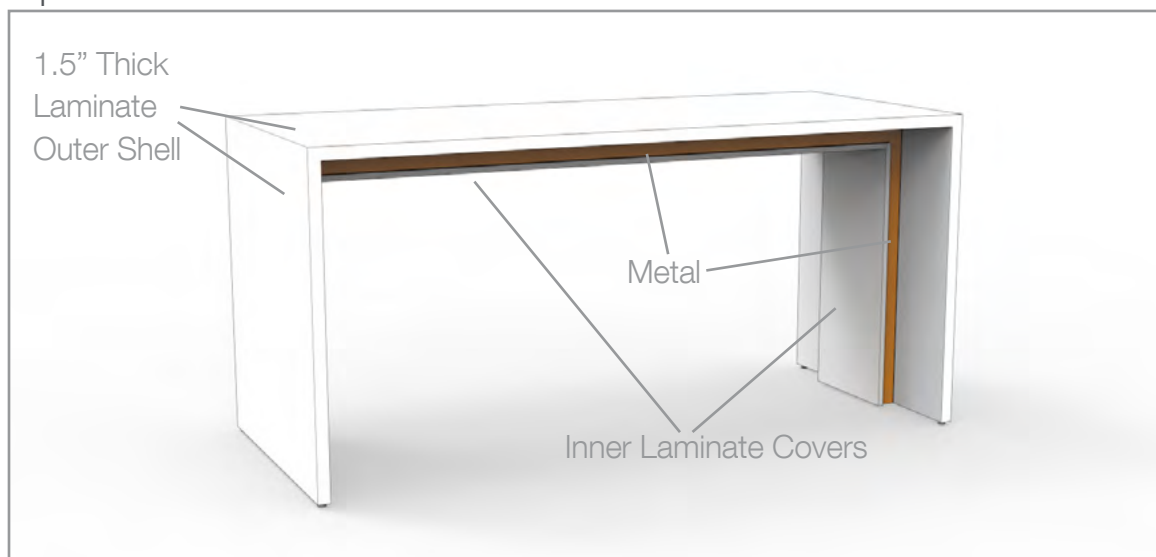

Referral made by (Name & Dealership): _____

Norris

Kip

Continue on next page

Each laminate comes with matching vinyl trim colour as shown below unless otherwise specified

Laminates & Vinyl Trim

		L172 \ V172 charcoal linen	L133 \ V133 copa cabana	L141 \ V141 shiraz chery	L142 \ V142 prestige maple	L155 \ V155 bora bora	L165 \ V165 silver moon	L158 \ V158 togo harbour	L132 \ V132 tuxedo	L161 \ V161 southwester	L163 \ V163 sable island	L162 \ V162 tofino	L121 \ V121 megantic	L164 \ V164 moonlight	L112 \ V112 white	L167 \ V167 silver	L154 \ V154 summer drops
Kip Outer Shell	1.5"																X
Kip Inner Covers																	X
Norris Worksurface	1.5"																X
Norris Gable/Plinth/Bridge Cover																	X
Hanna Worksurface	1"																
Studi Worksurface	1"																
Volley Worksurface	1"																
Volley Enclosures																	
Echo PET Tables	1"																