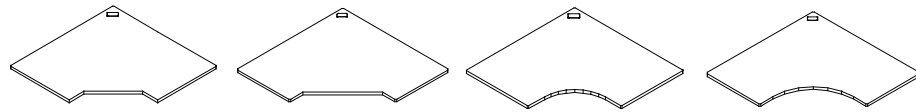

Work Surfaces

Angled Work Surfaces:

1" standard thickness
PVC edging standard
Grommet included {black grommet standard}

When Ordering Angled Surfaces Please Specify:

Laminate color
Trim color

Sample Code

| | | | | |
|----------------|--------------|-----------|-----------|------------------|
| 7 | WAC0 | 30 | 24 | P |
| Product Family | Product Code | Width | Depth | Product Modifier |