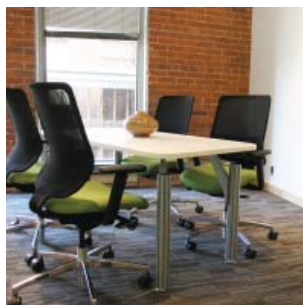

PROJECT SUMMARY

CLIENT
 INNOCEAN
 Toronto, ON

DESIGN FIRM
 X-Design

PRODUCT
 Up post and beam system
 Moneypenny task chair
 Lily Mesh task chair
 Choo lounge chair

SIZE
 17 Workstations
 12 Private offices
 4 Meeting rooms
 2 Lunch rooms

INNOCEAN

Starting as a small creative agency in Asia with a staff of 54, INNOCEAN has now expanded to employ over 300 people worldwide. When their west-end Toronto studio required furnishing, INNOCEAN turned to Tayco and Boss Design. The space was outfitted in the Up post and beam system for their private offices, meeting rooms, and open plan, while a selection of Boss Design seating products were used to resolve task, executive, conference, guest and lounge applications. The distinctive orange of INNOCEAN's corporate identity was injected as an accent color throughout the furniture layouts.