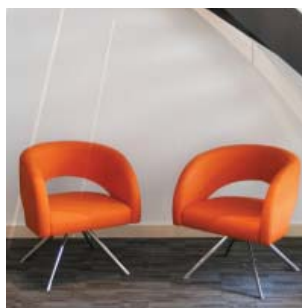

PROJECT SUMMARY

CLIENT
 INNOCEAN
 Toronto, ON

DESIGN FIRM
 X-Design

PRODUCT
 Up post and beam system
 Moneypenny task chair
 Lily Mesh task chair
 Choo lounge chair

SIZE
 17 Workstations
 12 Private offices
 4 Meeting rooms
 2 Lunch rooms

INNOCEAN

Starting as a small creative agency in Asia with a staff of 54, INNOCEAN has now expanded to employ over 300 people worldwide. When their west-end Toronto studio required furnishing, INNOCEAN turned to Tayco and Boss Design. The space was outfitted in the Up post and beam system for their private offices, meeting rooms, and open plan, while a selection of Boss Design seating products were used to resolve task, executive, conference, guest and lounge applications. The distinctive orange of INNOCEAN's corporate identity was injected as an accent color throughout the furniture layouts.