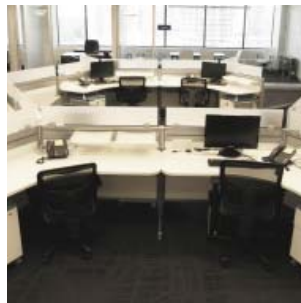

100+ workstations
Private offices
Training room
Lounge area

EasyHome Ltd.

EasyHome is Canada's largest merchandise lease company, and the third largest in North America, offering top-quality, brand name household furnishings, appliances and home electronic products to consumers under weekly or monthly lease agreements. After acquiring a new space, EasyHome desired a departure from their traditional cubicles and were seeking a furniture system that would facilitate an open, friendly environment. EasyHome's previous experience with Tayco, lead them to choose the Up post and beam system for their open office. In addition, Tayco's Metropolis casegoods furnished private offices while the One-Touch training table outfitted corporate training centers.