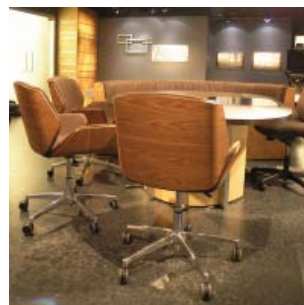

tayco.
work well.™
www.tayco.com

boss
design
www.boss-design.com